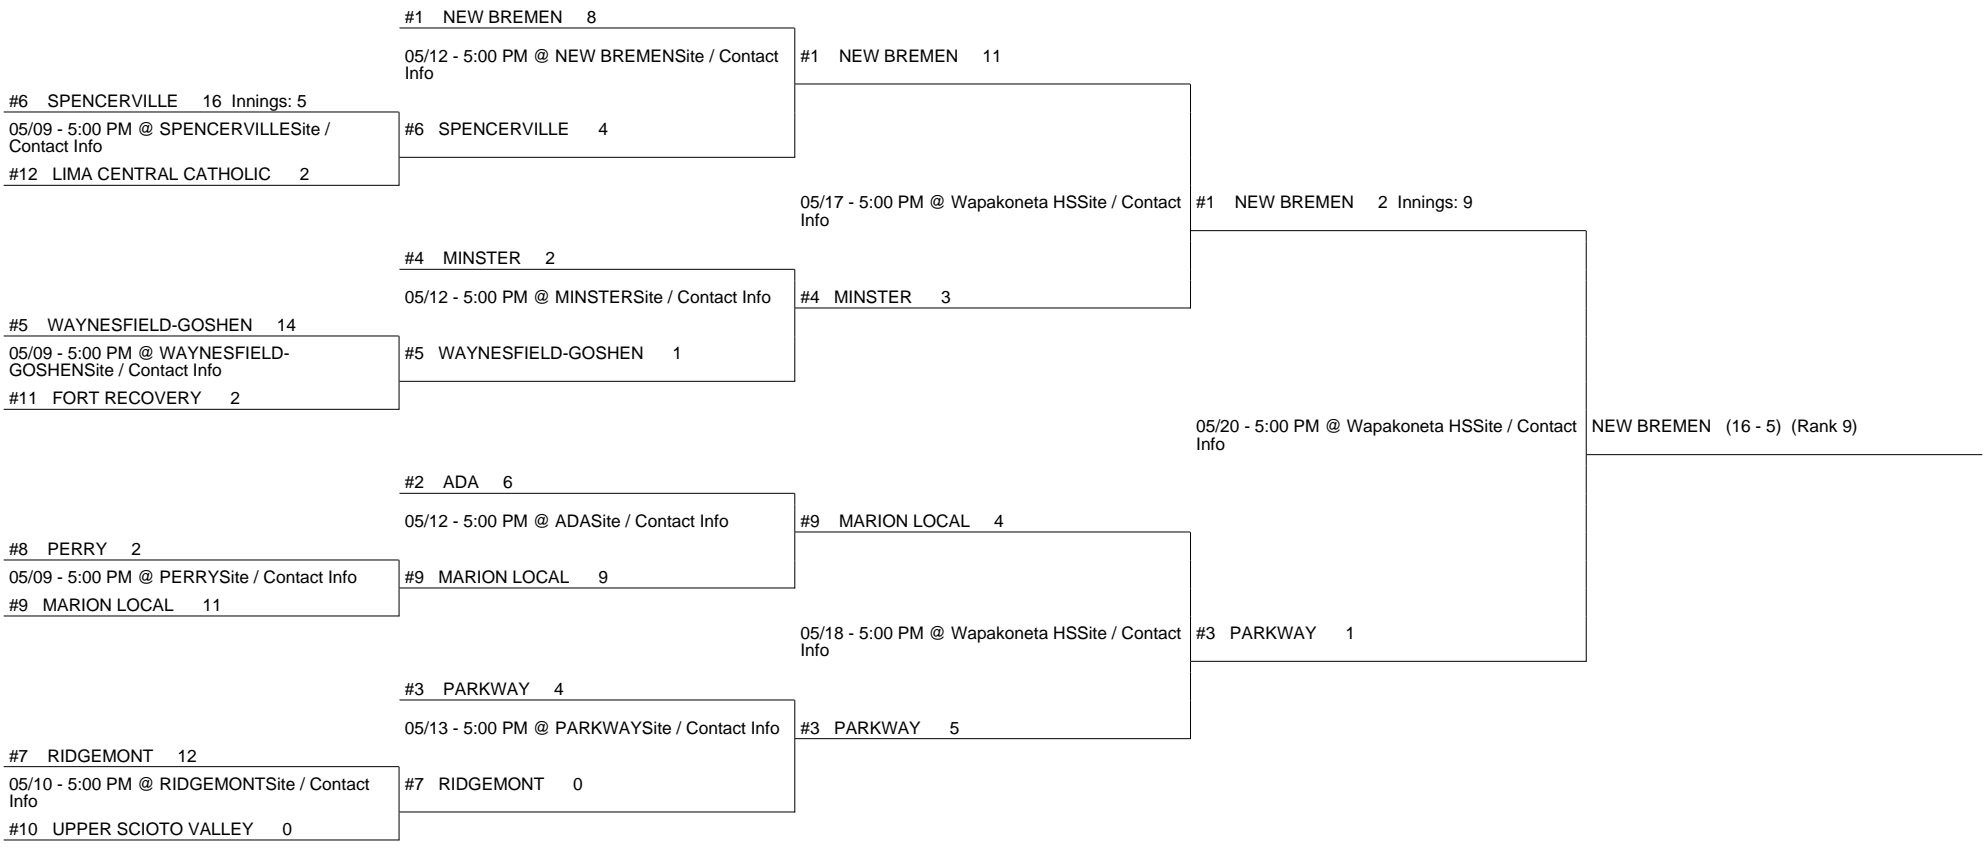

2016 OHSAA Girls Fast-Pitch Softball Division IV District Tournament

Wapakoneta District

#6 SPENCERVILLE 16 Innings: 5
 05/09 - 5:00 PM @ SPENCERVILLE Site / Contact Info
 #12 LIMA CENTRAL CATHOLIC 2

#5 WAYNESFIELD-GOSHEN 14
 05/09 - 5:00 PM @ WAYNESFIELD-GOSHEN Site / Contact Info
 #11 FORT RECOVERY 2

#8 PERRY 2
 05/09 - 5:00 PM @ PERRY Site / Contact Info
 #9 MARION LOCAL 11

#7 RIDGEMONT 12
 05/10 - 5:00 PM @ RIDGEMONT Site / Contact Info
 #10 UPPER SCIOTO VALLEY 0