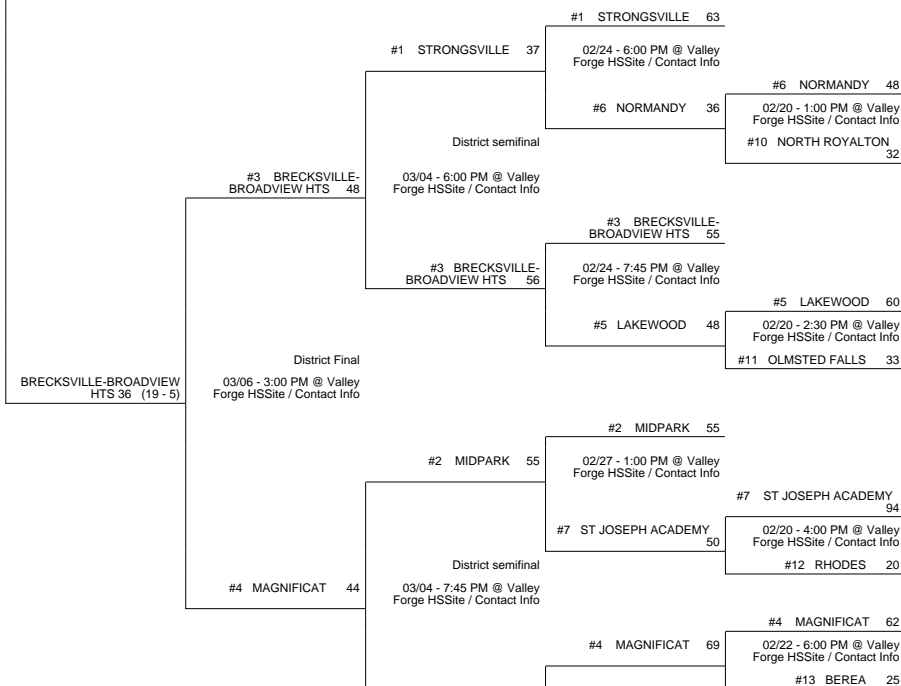

Parma District