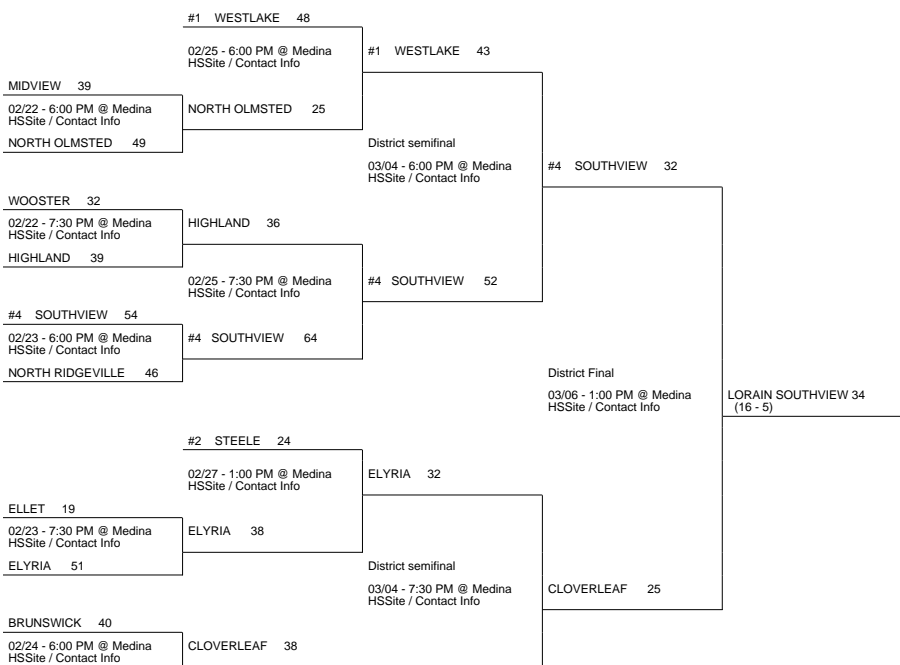

# 2010 OHSAA Girls Basketball Tournament - Division I, Norwalk - Region 2

## Perrysburg District

## Medina District

## Parma District