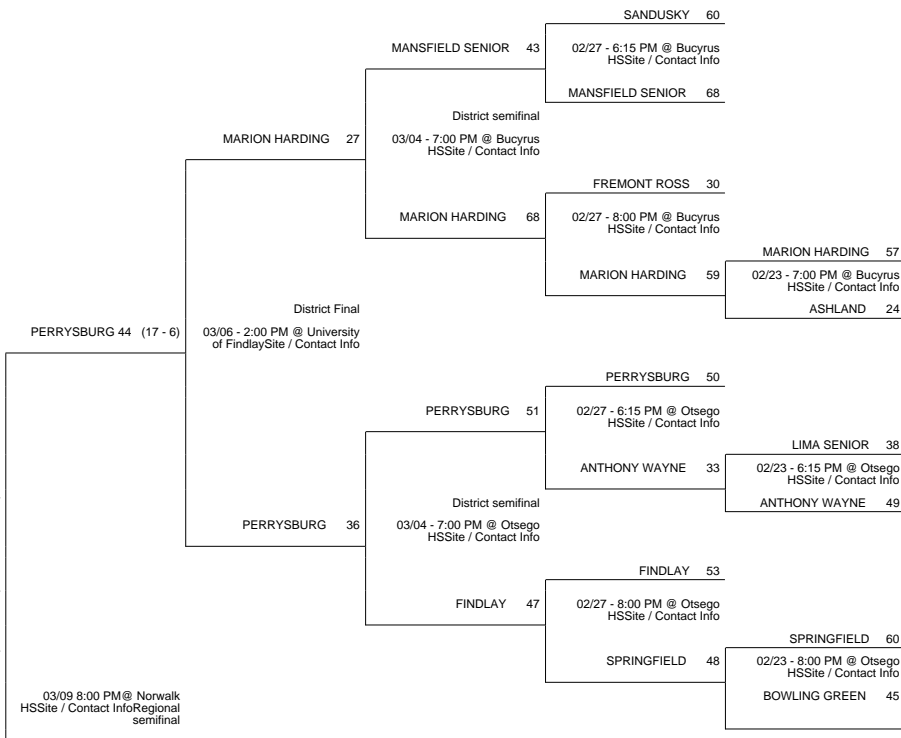

2010 OHSAA Girls Basketball Tournament - Division I, Norwalk - Region 2

Perrysburg District

Medina District

Findlay District

Parma District

2010 OHSAA Girls Basketball Tournament - Division I, Norwalk - Region 2