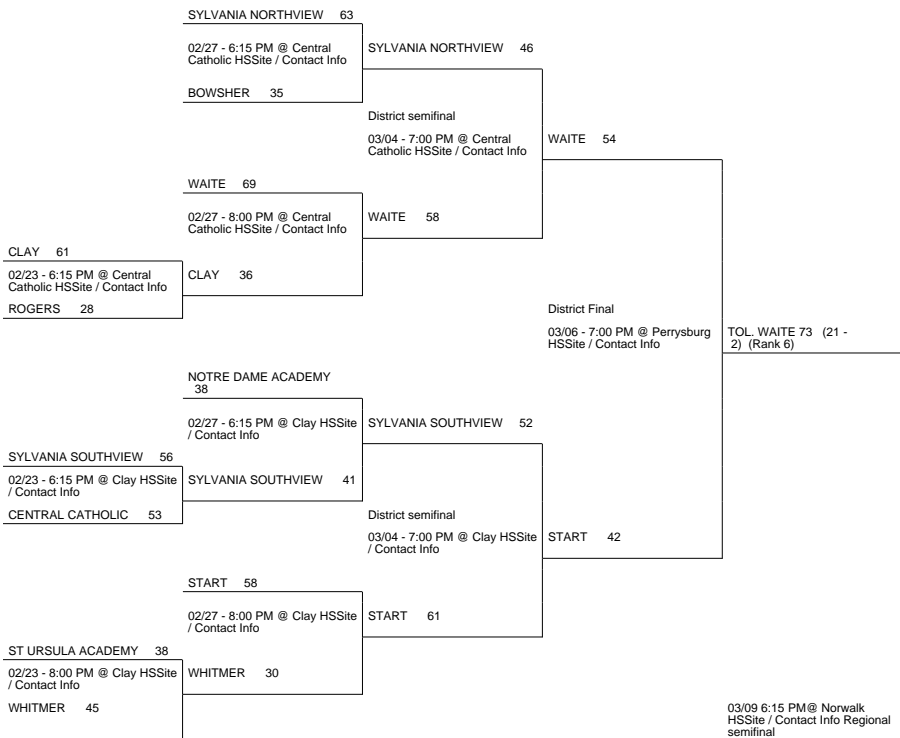

2010 OHSAA Girls Basketball Tournament - Division I, Norwalk - Region 2

Perrysburg District

Findlay District