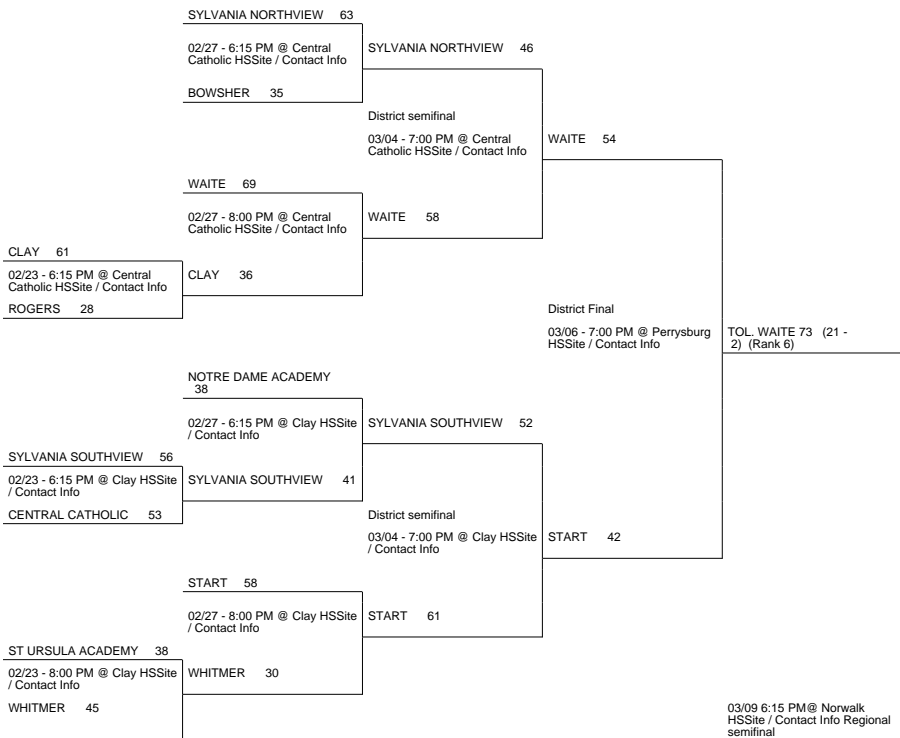

# 2010 OHSAA Girls Basketball Tournament - Division I, Norwalk - Region 2

## Perrysburg District

## Findlay District

## Medina District