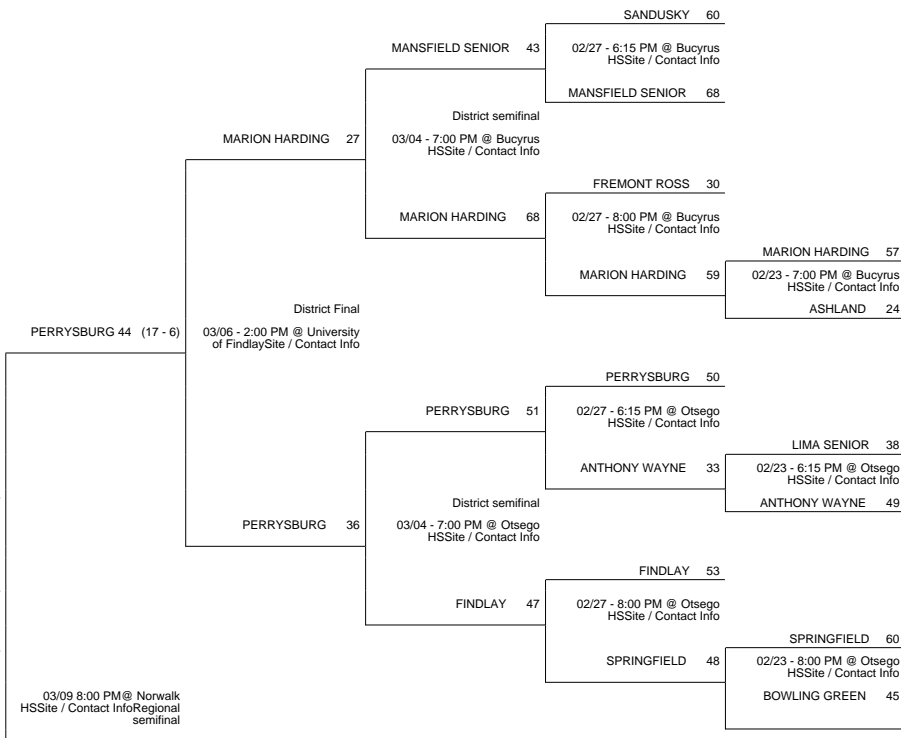

# 2010 OHSAA Girls Basketball Tournament - Division I, Norwalk - Region 2

## Perrysburg District

## Findlay District

## Medina District