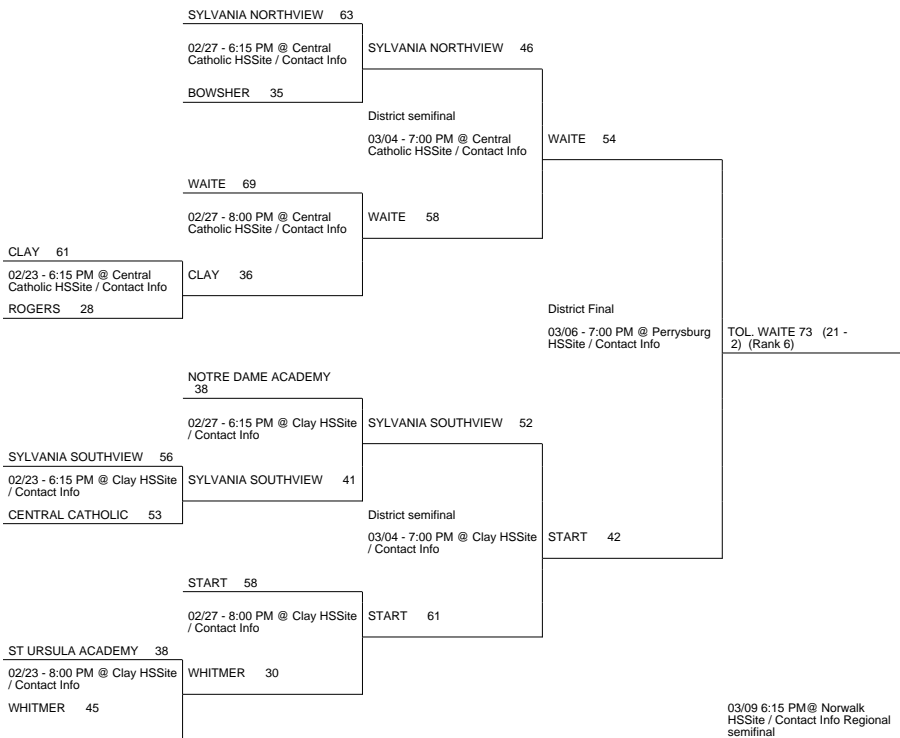

2010 OHSAA Girls Basketball Tournament - Division I, Norwalk - Region 2

Perrysburg District

Medina District

Findlay District

Parma District

2010 OHSAA Girls Basketball Tournament - Division I, Norwalk - Region 2