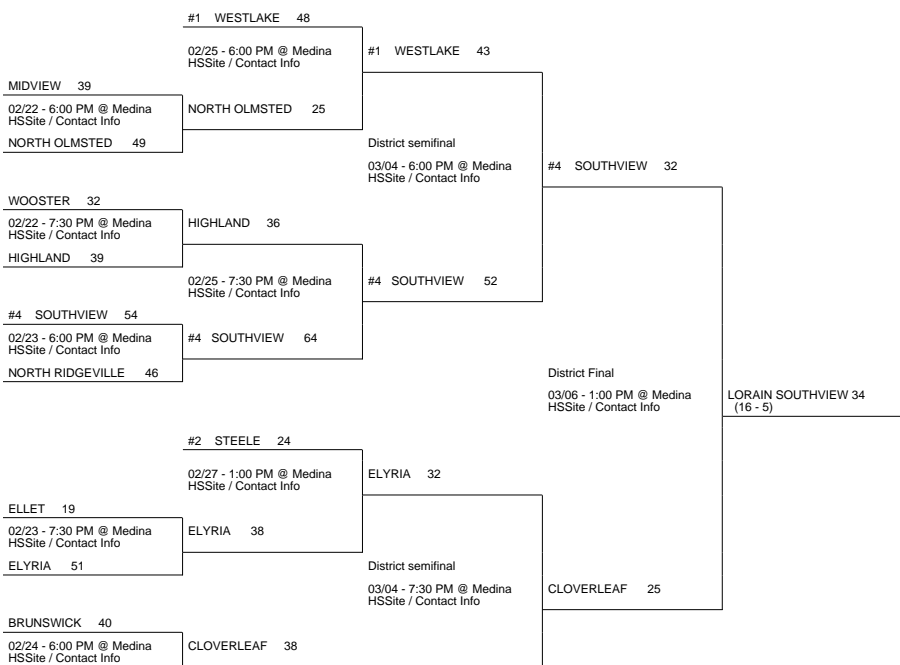

Medina District