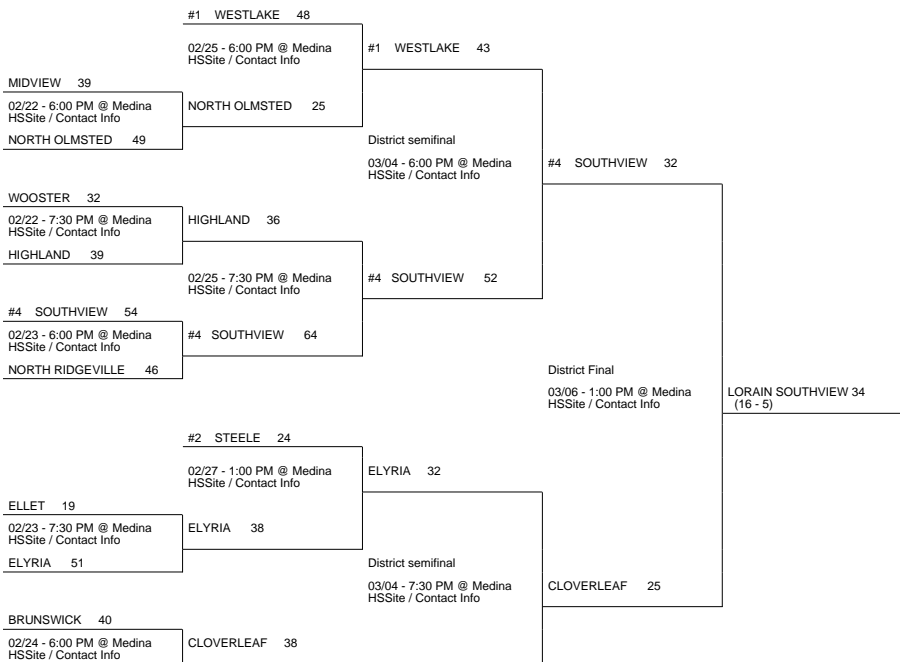

2010 OHSAA Girls Basketball Tournament - Division I, Norwalk - Region 2

Perrysburg District

Medina District

Findlay District

Parma District

2010 OHSAA Girls Basketball Tournament - Division I, Norwalk - Region 2