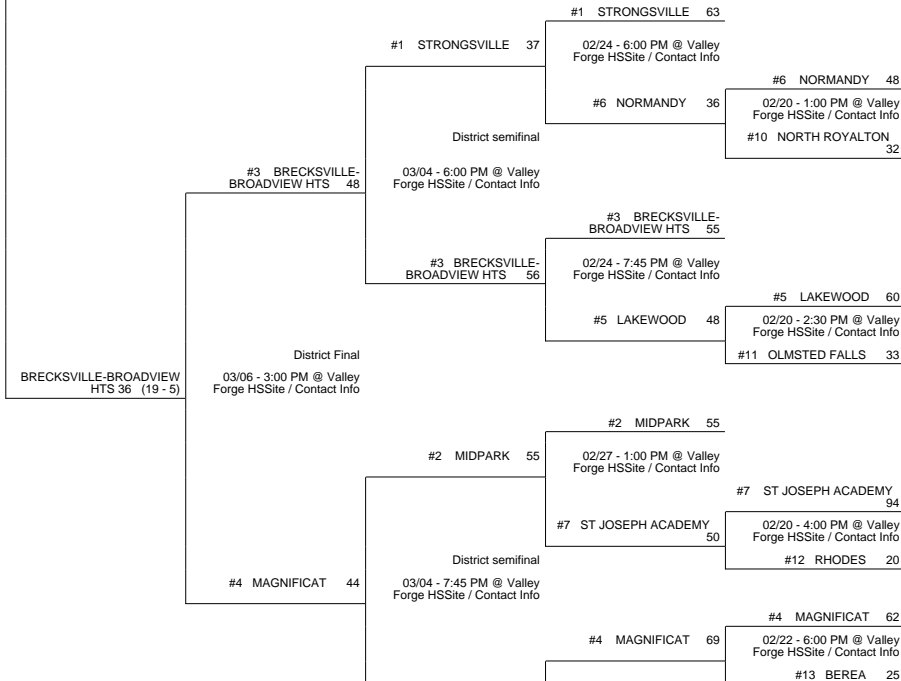

2010 OHSAA Girls Basketball Tournament - Division I, Norwalk - Region 2

Perrysburg District

Medina District

Findlay District

Parma District

2010 OHSAA Girls Basketball Tournament - Division I, Norwalk - Region 2