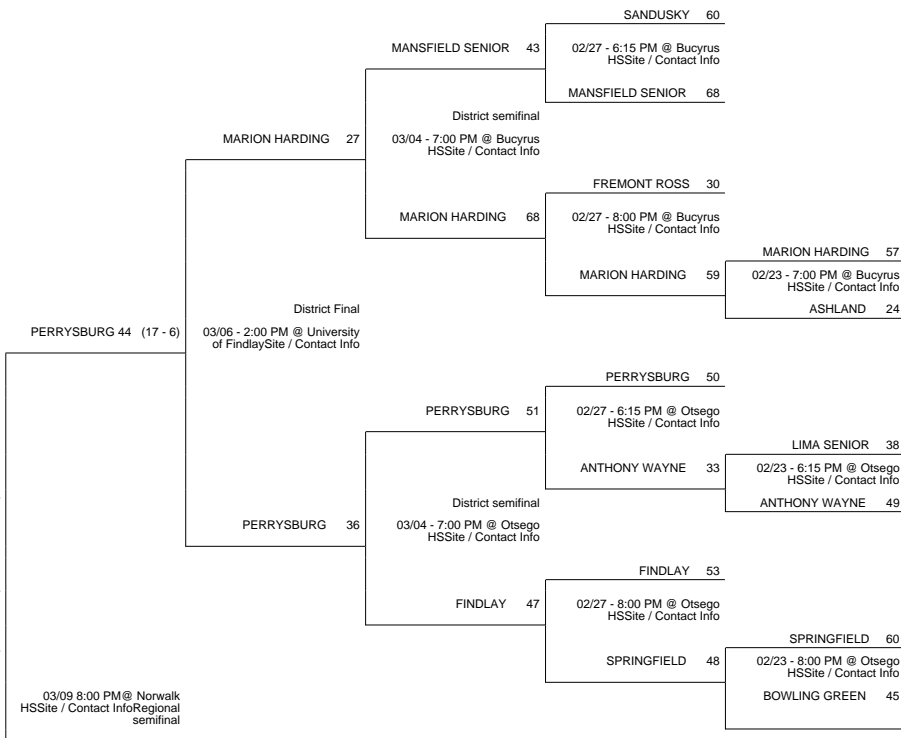

2010 OHSAA Girls Basketball Tournament - Division I, Norwalk - Region 2

Perrysburg District

Findlay District