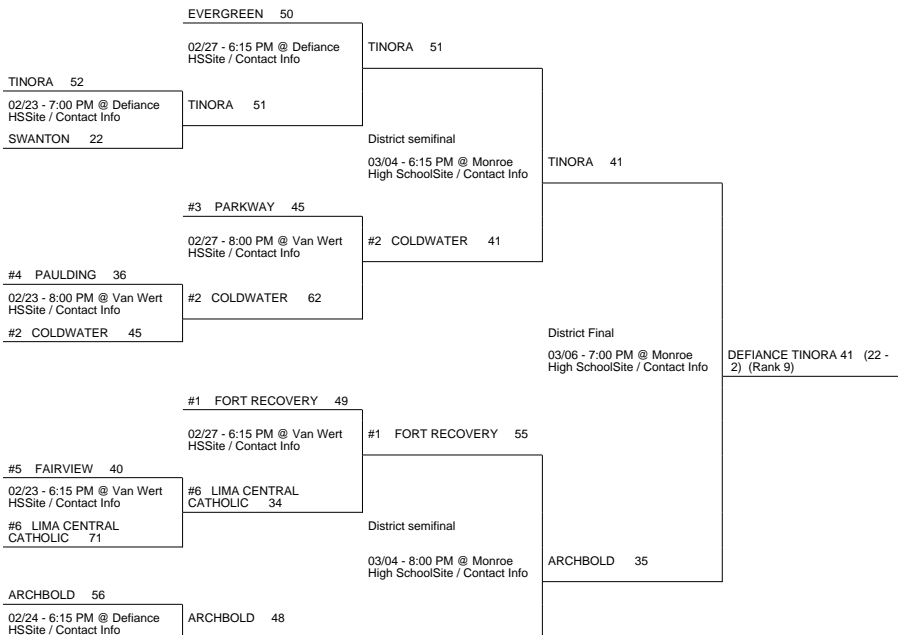

2010 OHSAA Girls Basketball Tournament - Division III, Lexington - Region 10

Whitehouse District

Napoleon District

Old Fort District

Lewis Center 1 District

2010 OHSAA Girls Basketball Tournament - Division III, Lexington - Region 10