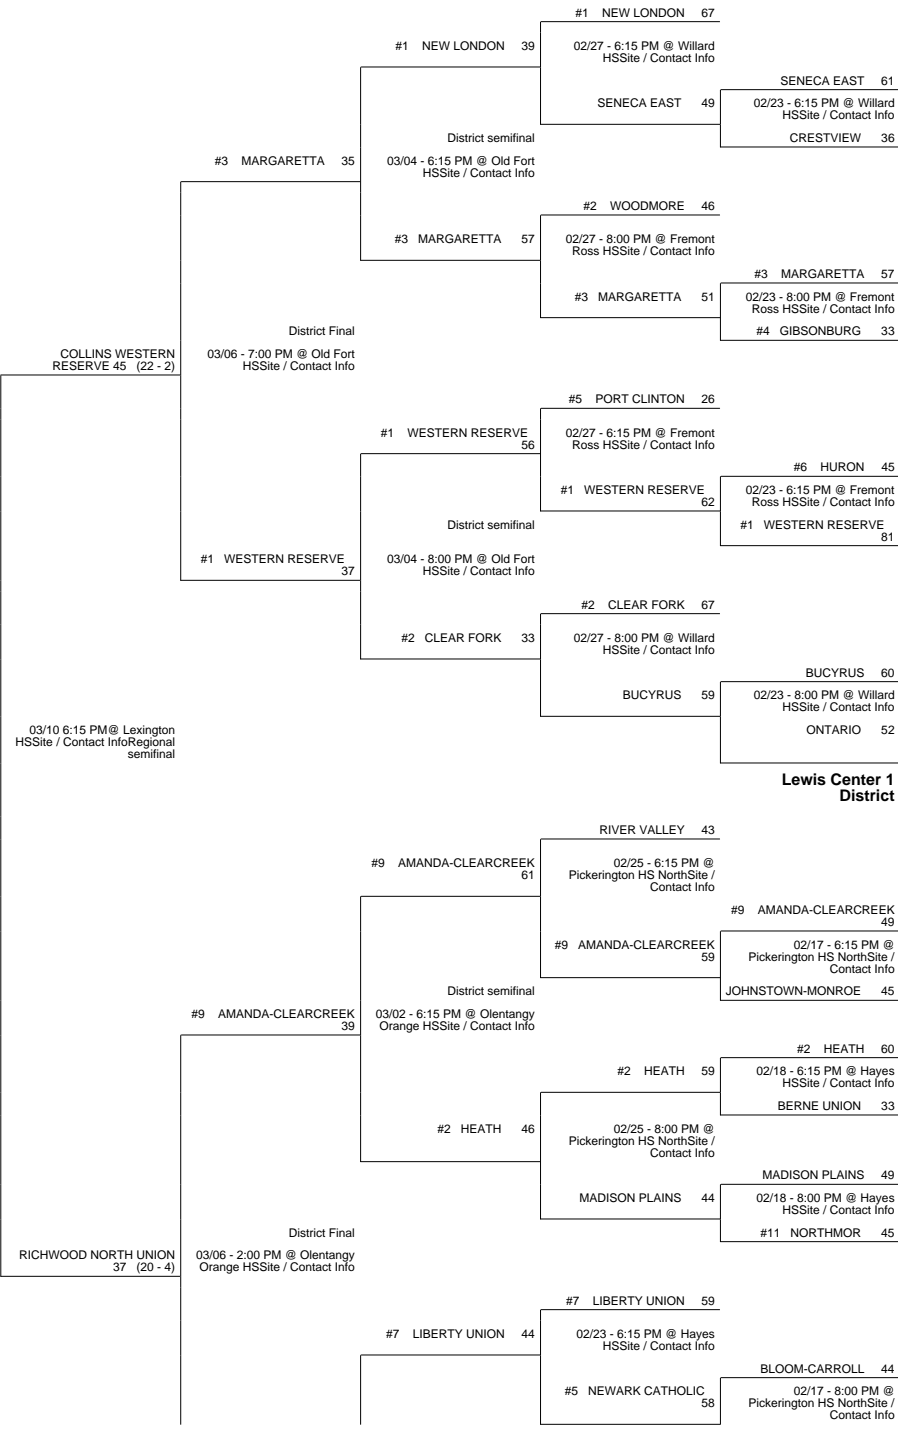

2010 OHSAA Girls Basketball Tournament - Division III, Lexington - Region 10

Whitehouse District

Napoleon District

Old Fort District

Lewis Center 1 District

2010 OHSAA Girls Basketball Tournament - Division III, Lexington - Region 10