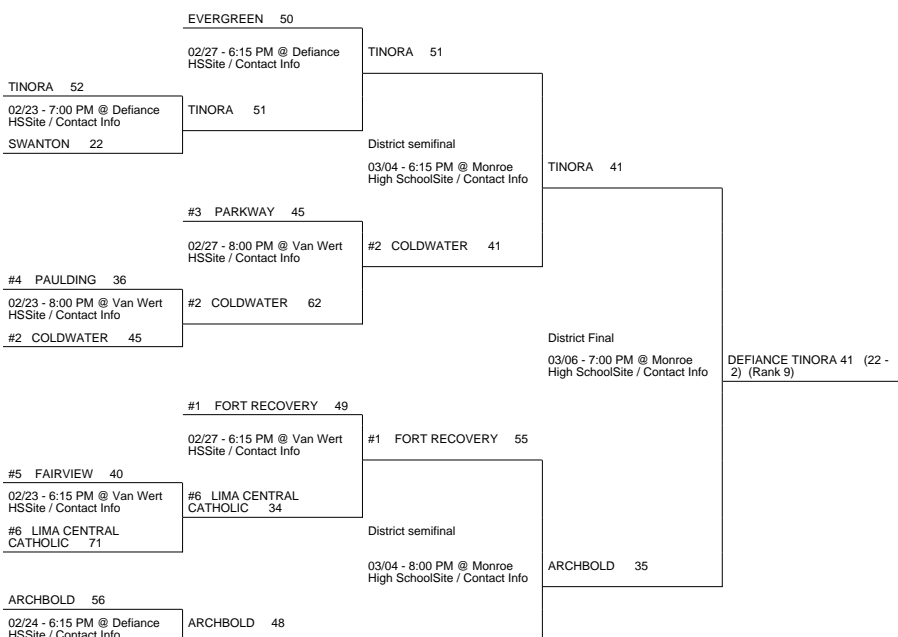

2010 OHSAA Girls Basketball Tournament - Division III, Lexington - Region 10

Whitehouse District

Napoleon District

Old Fort District

Lewis Center 1 District

2010 OHSAA Girls Basketball Tournament - Division III, Lexington - Region 10