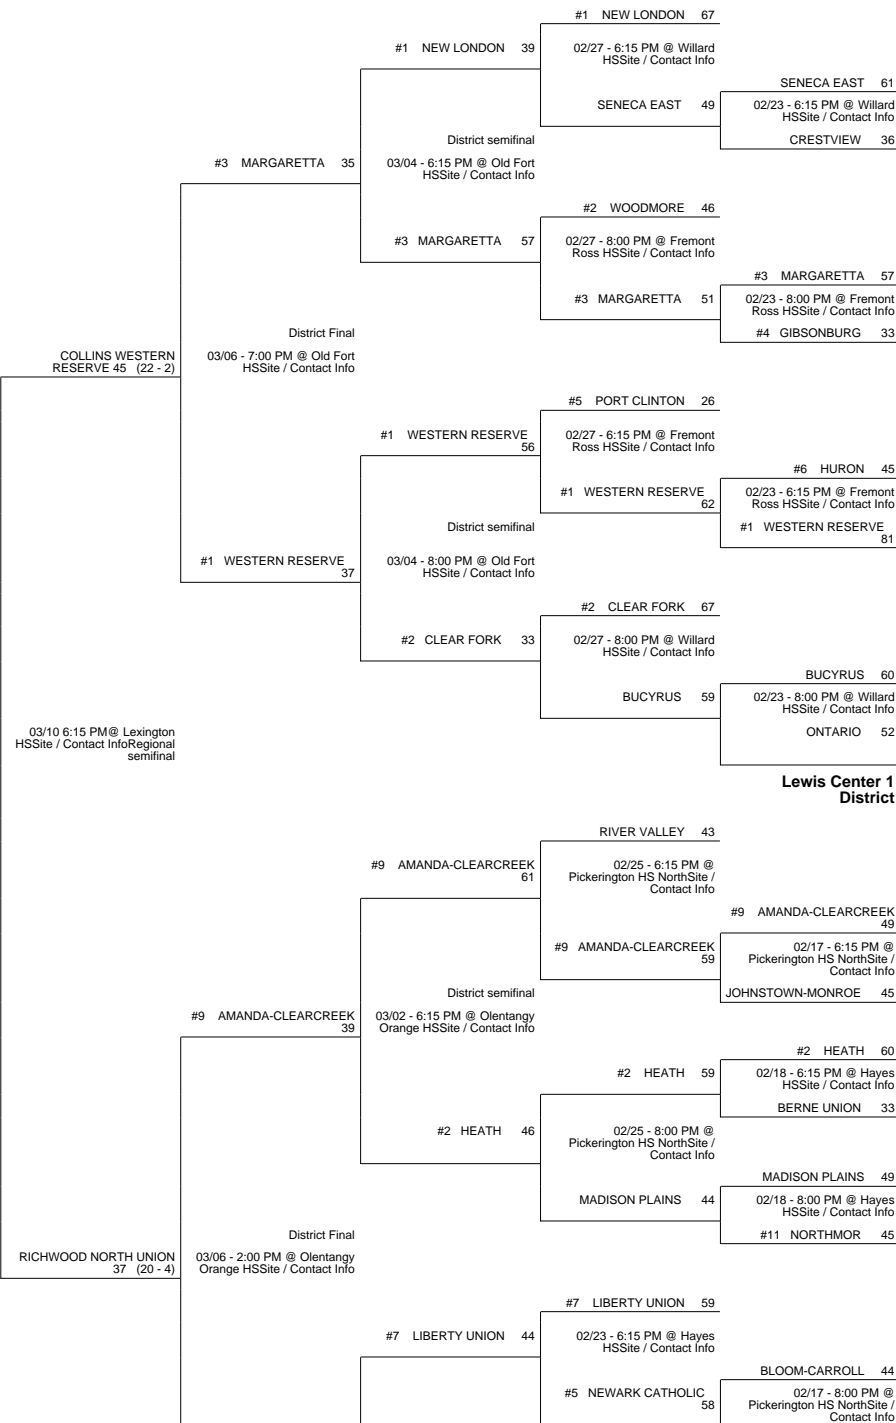

2010 OHSAA Girls Basketball Tournament - Division III, Lexington - Region 10

Whitehouse District

Napoleon District

Old Fort District

Lewis Center 1 District

2010 OHSAA Girls Basketball Tournament - Division III, Lexington - Region 10