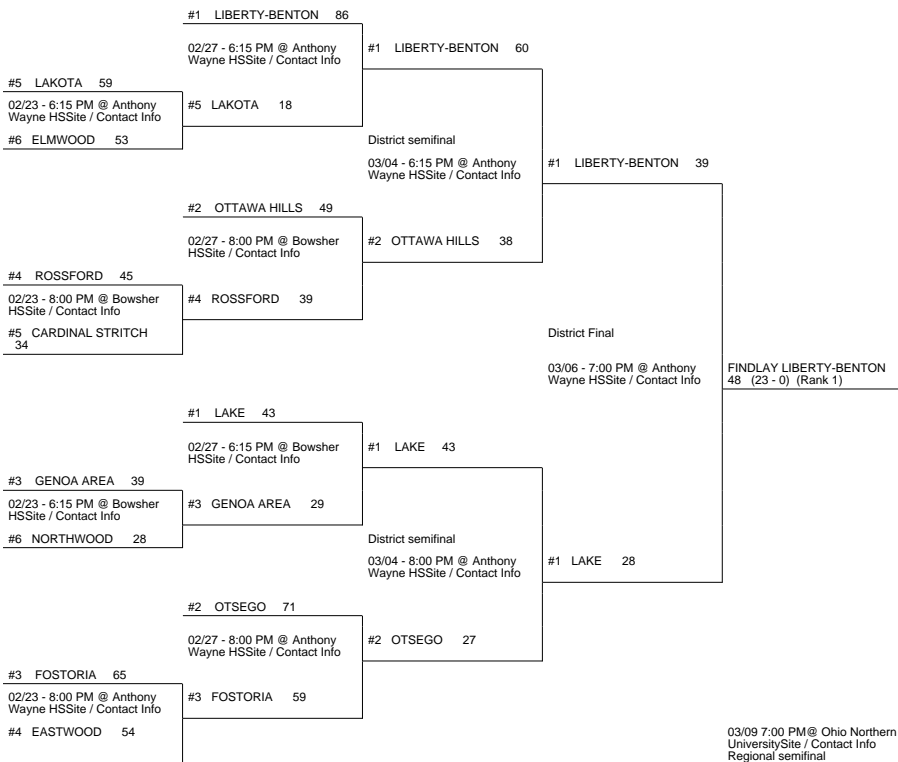

2010 OHSAA Girls Basketball Tournament - Division III, Lexington - Region 10

Whitehouse District

Napoleon District

Old Fort District

Lewis Center 1 District

2010 OHSAA Girls Basketball Tournament - Division III, Lexington - Region 10