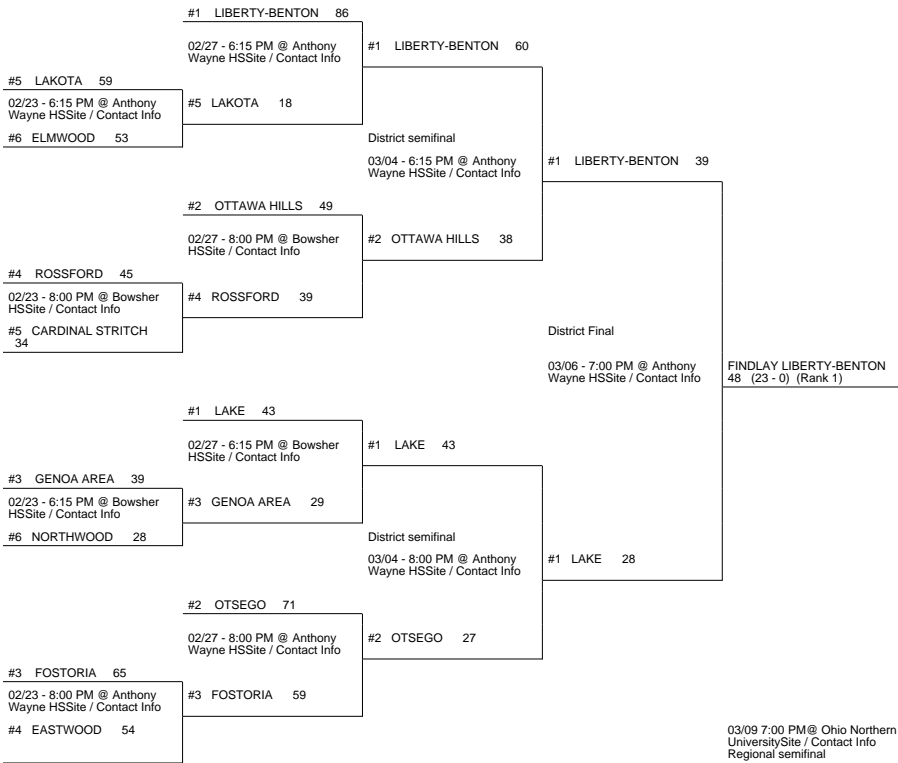

2010 OHSAA Girls Basketball Tournament - Division III, Lexington - Region 10

Whitehouse District

Napoleon District

Old Fort District

Lewis Center 1 District

2010 OHSAA Girls Basketball Tournament - Division III, Lexington - Region 10