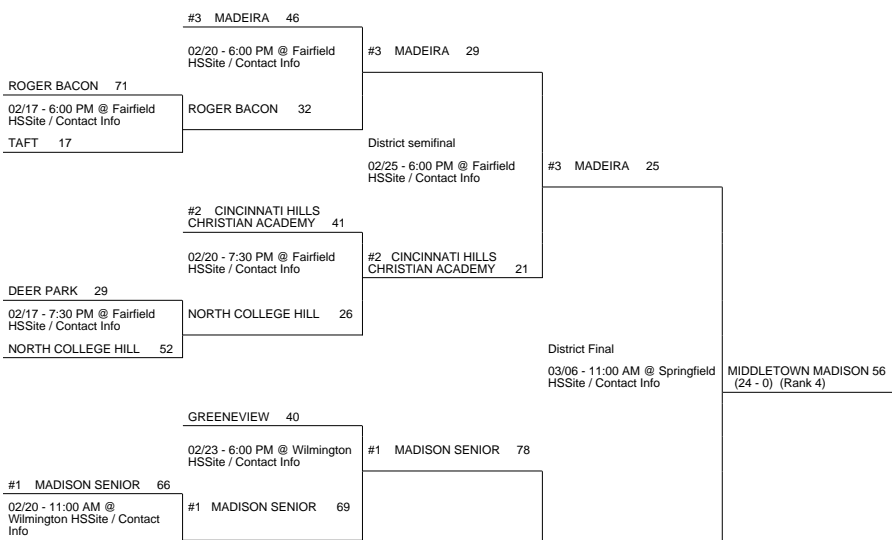

2010 OHSAA Girls Basketball Tournament - Division III, Springfield - Region 12

Lewis Center 2 District

Springfield 3 District

Springfield 2 District

Springfield 1 District

2010 OHSAA Girls Basketball Tournament - Division III, Springfield - Region 12