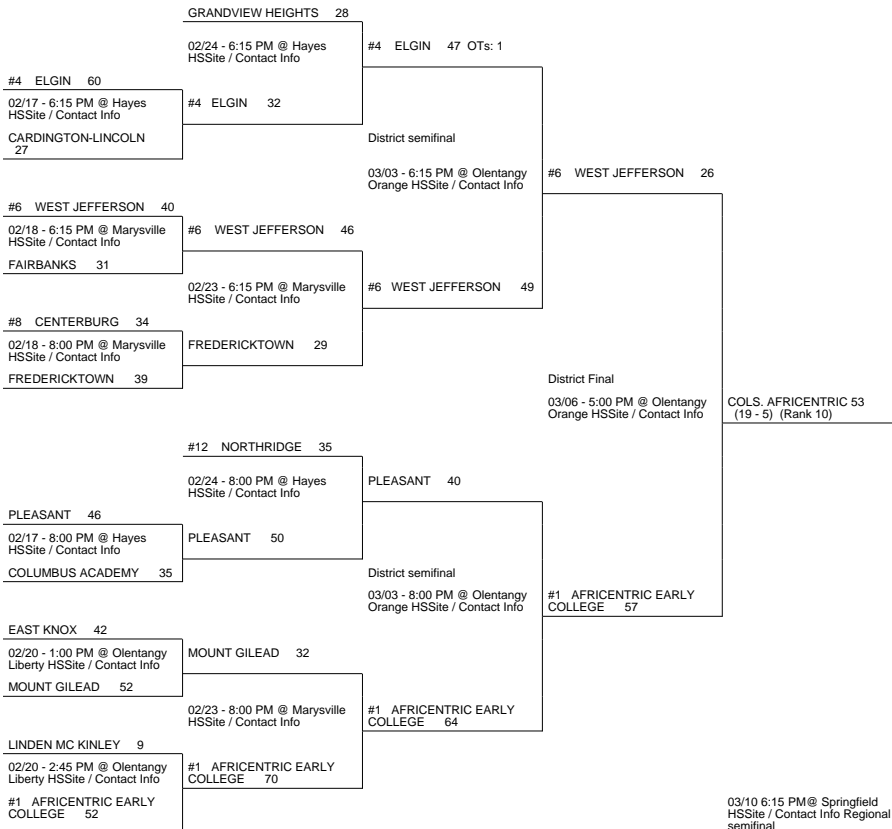

2010 OHSAA Girls Basketball Tournament - Division III, Springfield - Region 12

Lewis Center 2 District

Springfield 3 District

Springfield 2 District

Springfield 1 District

2010 OHSAA Girls Basketball Tournament - Division III, Springfield - Region 12