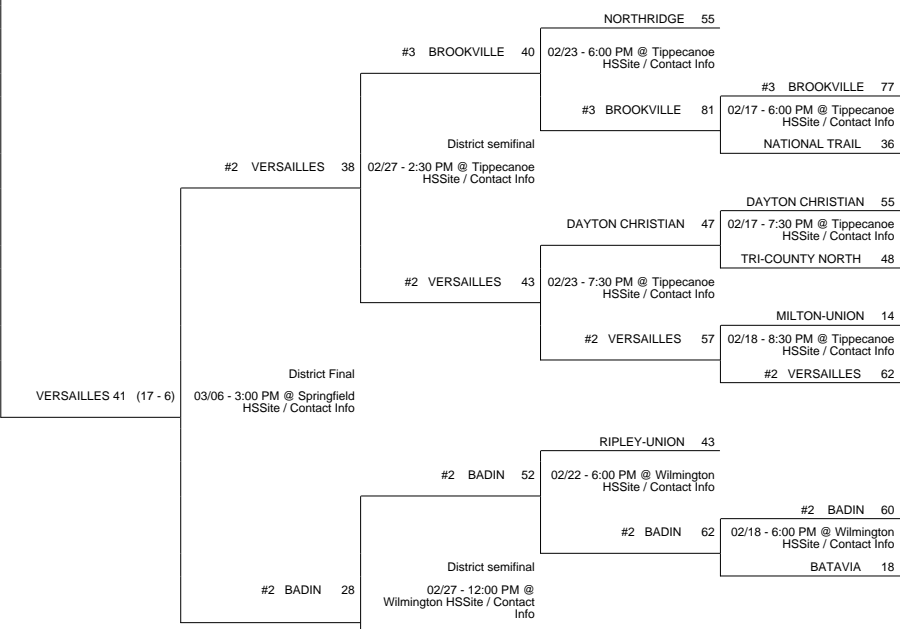

2010 OHSAA Girls Basketball Tournament - Division III, Springfield - Region 12

Lewis Center 2 District

Springfield 3 District

Springfield 2 District

Springfield 1 District

2010 OHSAA Girls Basketball Tournament - Division III, Springfield - Region 12