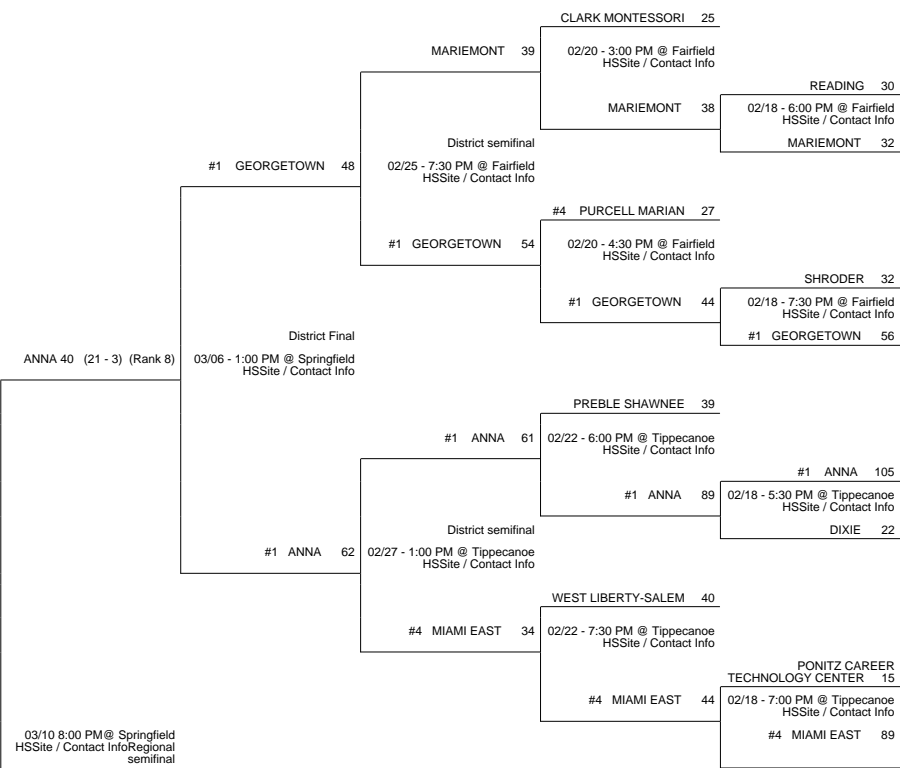

2010 OHSAA Girls Basketball Tournament - Division III, Springfield - Region 12

Lewis Center 2 District

Springfield 3 District

Springfield 2 District

Springfield 1 District

2010 OHSAA Girls Basketball Tournament - Division III, Springfield - Region 12