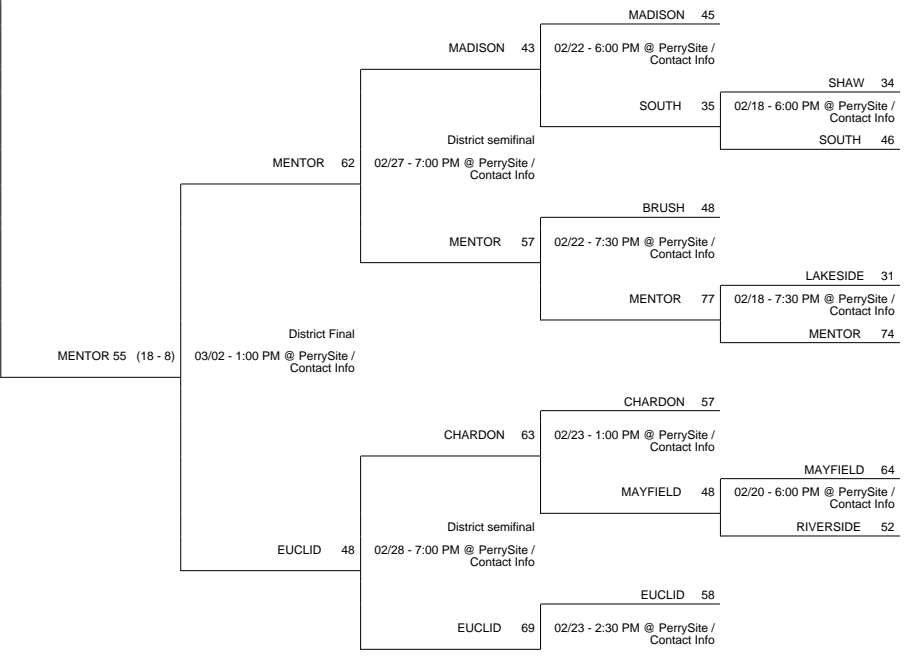

Perry District