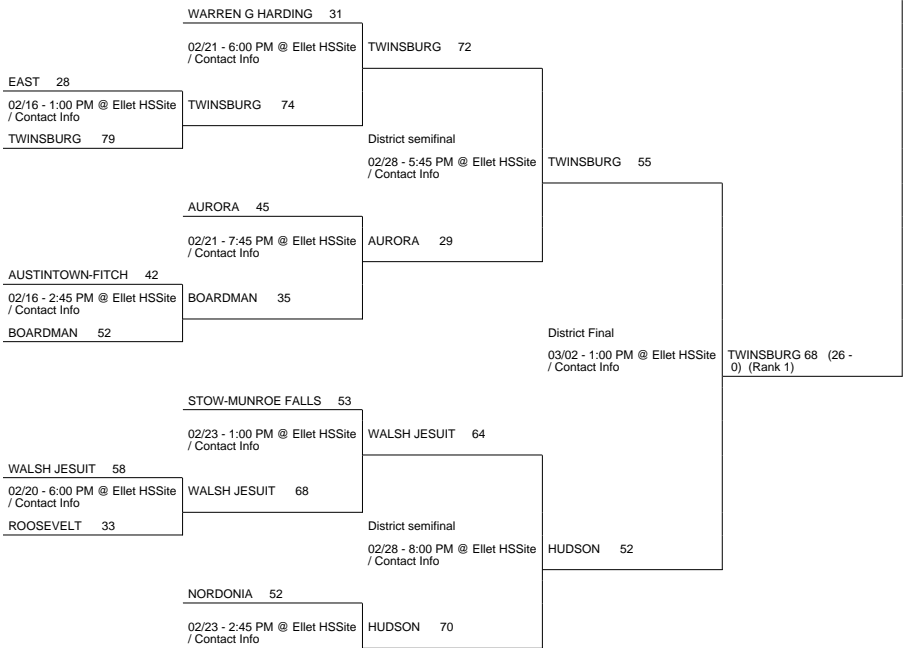

# 2013 OHSAA Girls Basketball Tournament - Division I, Region 1 - Canton

## Parma District

## Akron District

## Bedford District