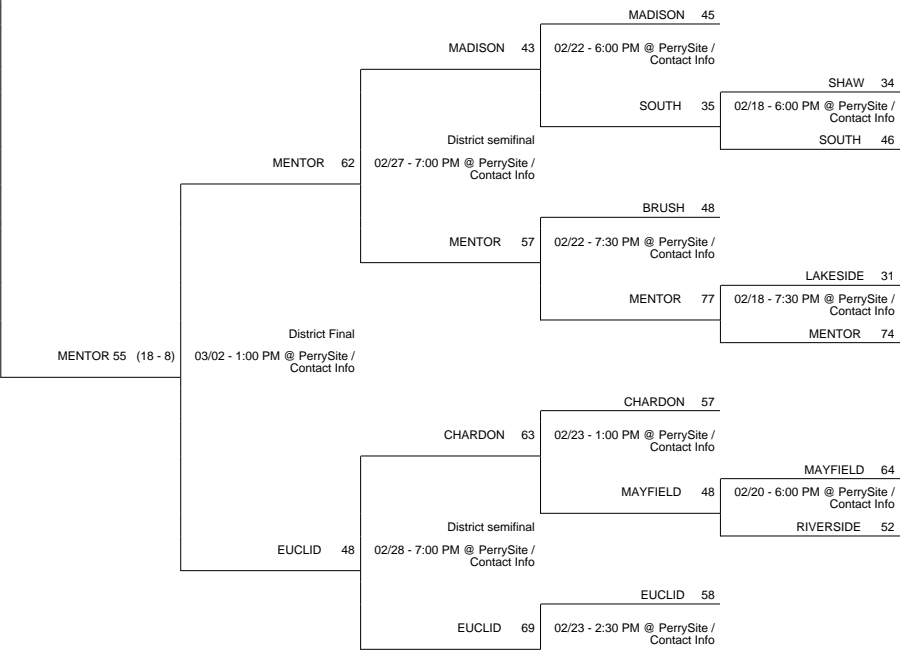

2013 OHSAA Girls Basketball Tournament - Division I, Region 1 - Canton

Parma District

Bedford District

Akron District

Perry District

2013 OHSAA Girls Basketball Tournament - Division I, Region 1 - Canton

HUDSON 67	
02/20 - 7:45 PM @ Ellet HSSite / Contact Info	HUDSON 64
HOWLAND 35	

	NORTH 94
NORTH 50	02/20 - 7:30 PM @ PerrySite / Contact Info
	GLENVILLE ACADEMIC CAMPUS 46