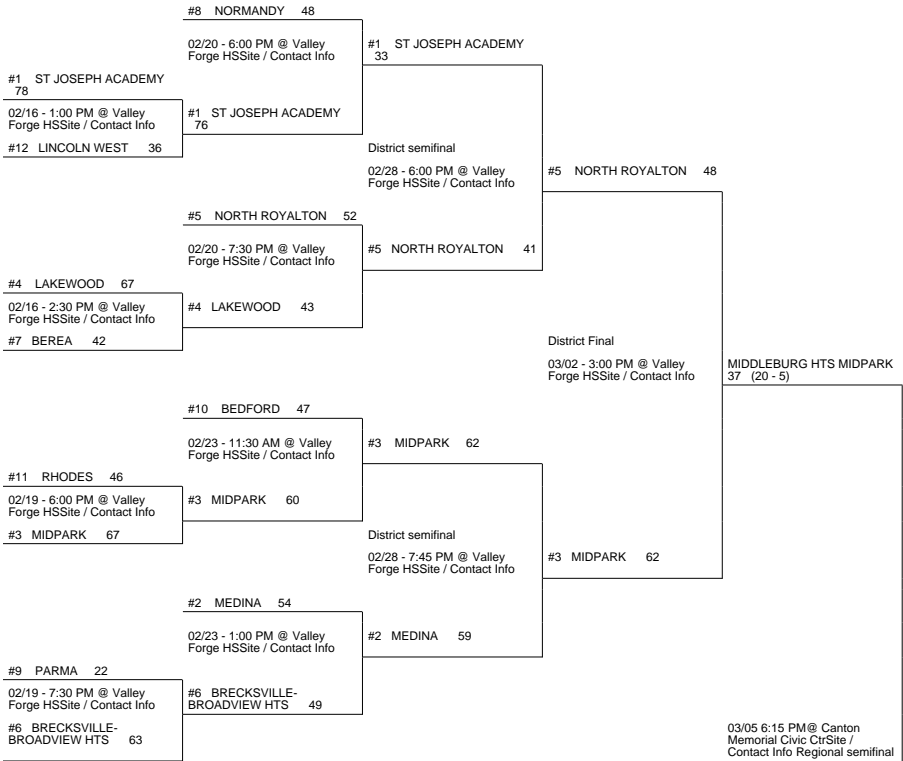

2013 OHSAA Girls Basketball Tournament - Division I, Region 1 - Canton

Parma District

Bedford District

Akron District

Perry District

2013 OHSAA Girls Basketball Tournament - Division I, Region 1 - Canton

HUDSON 67	
02/20 - 7:45 PM @ Ellet HSSite / Contact Info	HUDSON 64
HOWLAND 35	