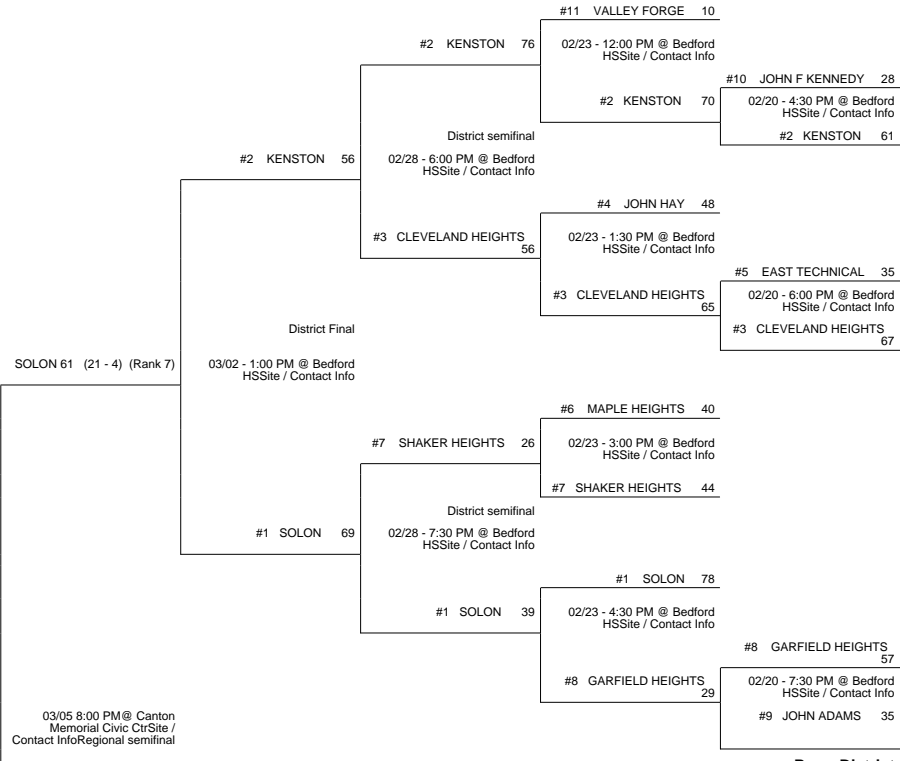

# 2013 OHSAA Girls Basketball Tournament - Division I, Region 1 - Canton

## Parma District

## Akron District

## Perry District