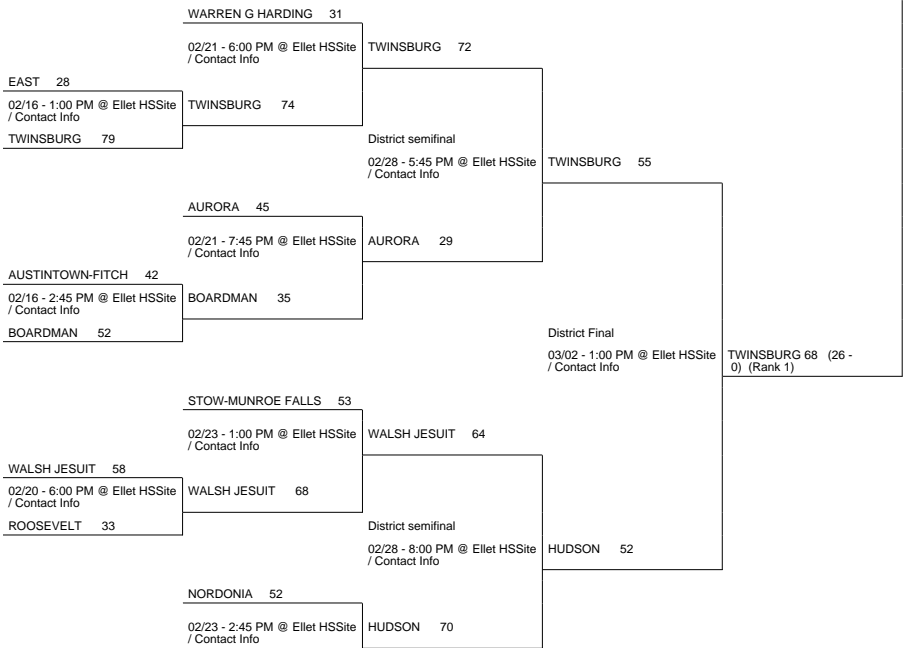

2013 OHSAA Girls Basketball Tournament - Division I, Region 1 - Canton

Parma District

Bedford District

Akron District

Perry District

2013 OHSAA Girls Basketball Tournament - Division I, Region 1 - Canton

HUDSON 67	
02/20 - 7:45 PM @ Ellet HSSite / Contact Info	HUDSON 64
HOWLAND 35	

	NORTH 94
NORTH 50	02/20 - 7:30 PM @ PerrySite / Contact Info
	GLENVILLE ACADEMIC CAMPUS 46