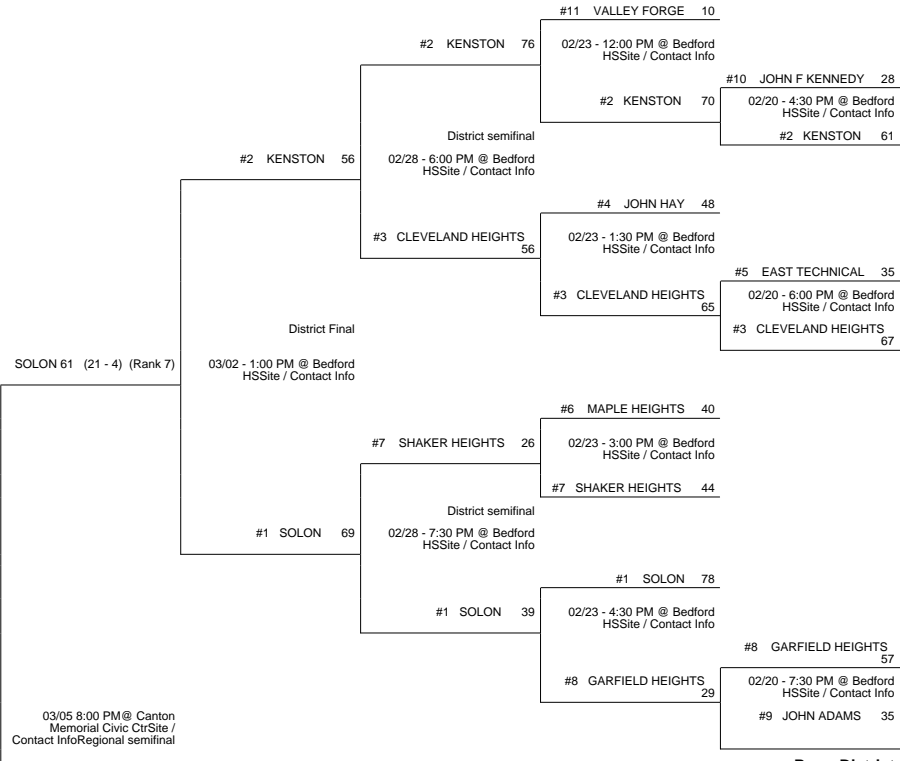

2013 OHSAA Girls Basketball Tournament - Division I, Region 1 - Canton

Parma District

Bedford District

Akron District

Perry District

2013 OHSAA Girls Basketball Tournament - Division I, Region 1 - Canton

HUDSON 67	
02/20 - 7:45 PM @ Ellet HSSite / Contact Info	HUDSON 64
HOWLAND 35	

	NORTH 94
NORTH 50	02/20 - 7:30 PM @ PerrySite / Contact Info
	GLENVILLE ACADEMIC CAMPUS 46