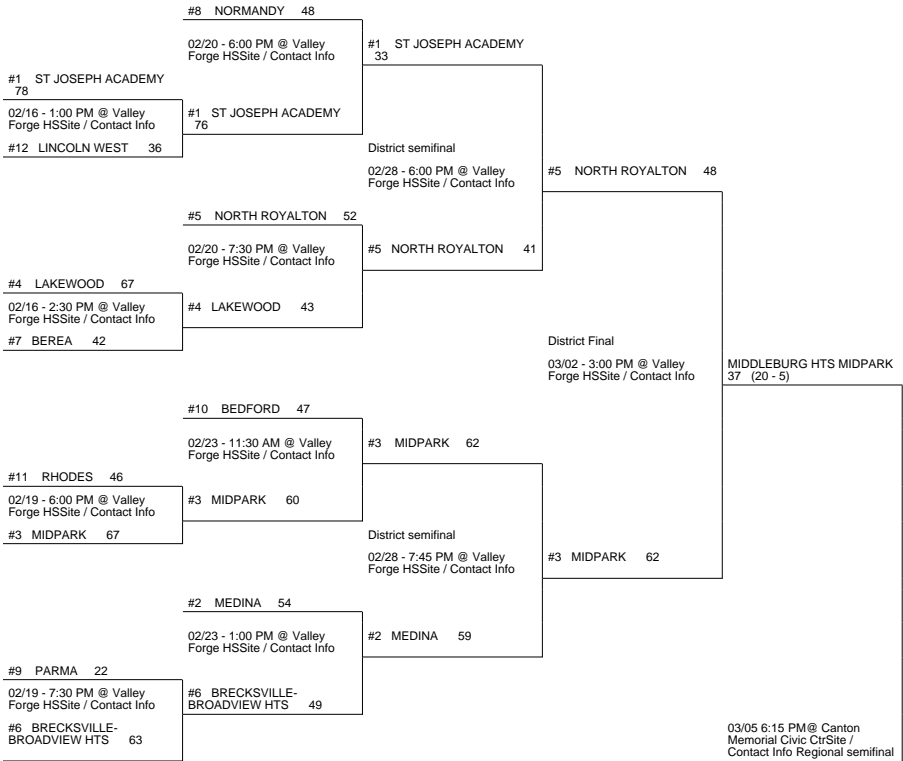

# 2013 OHSAA Girls Basketball Tournament - Division I, Region 1 - Canton

## Parma District

## Akron District

## Bedford District