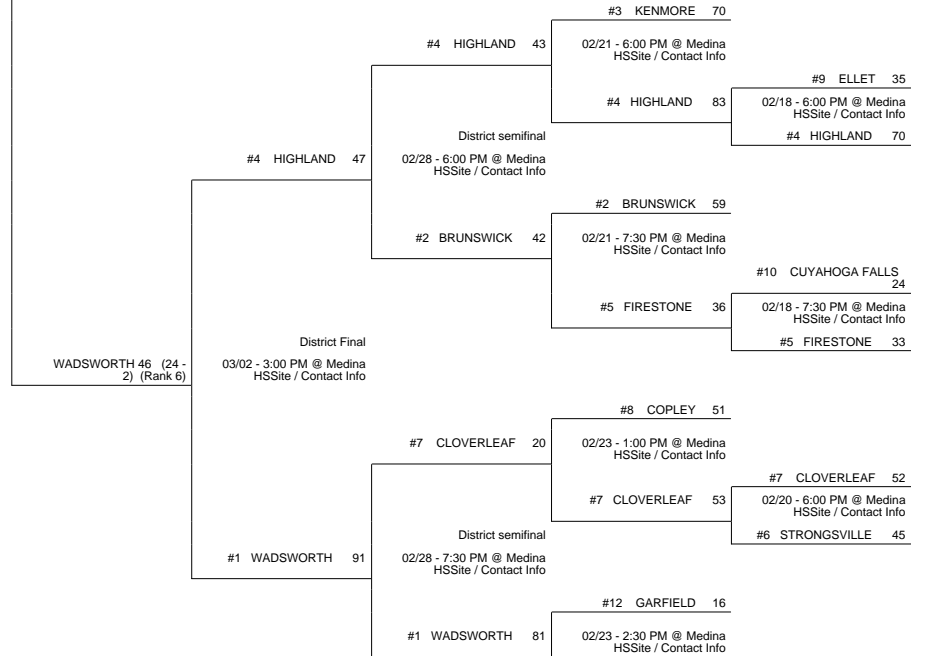

Medina District