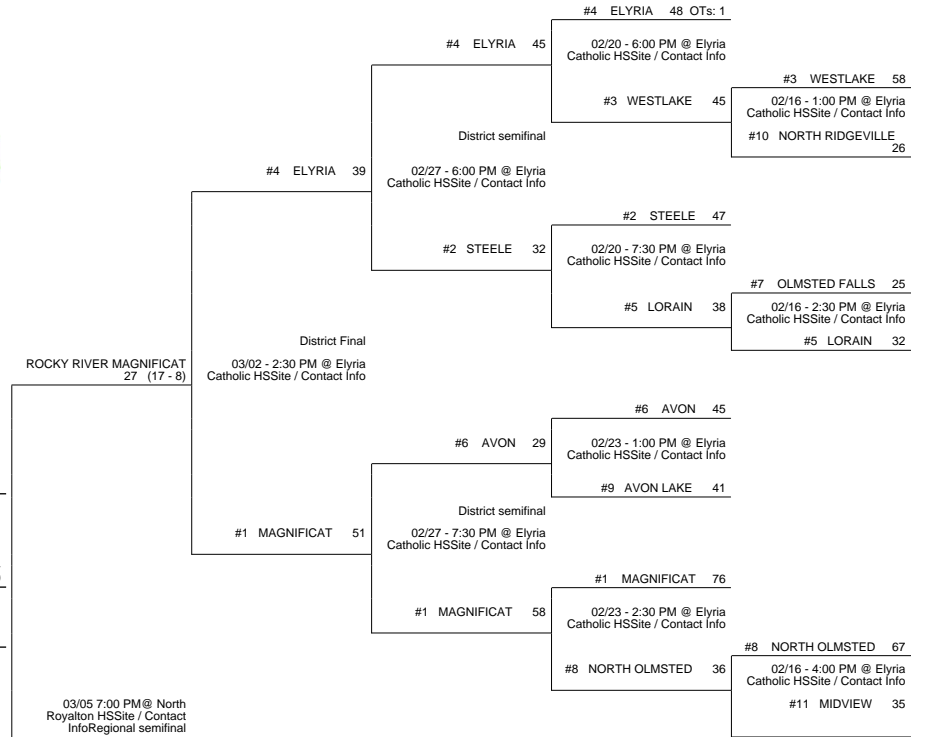

Elyria District