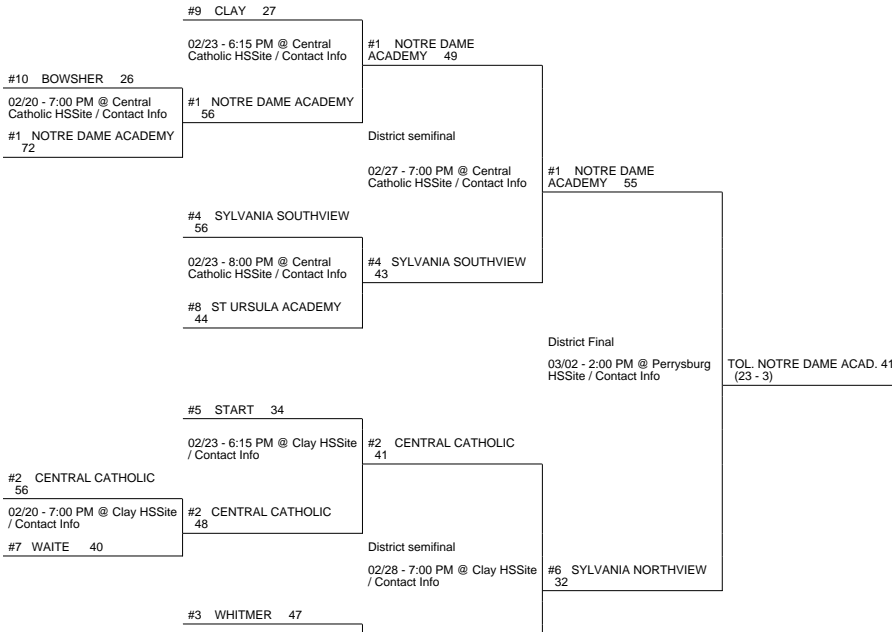

Perrysburg District