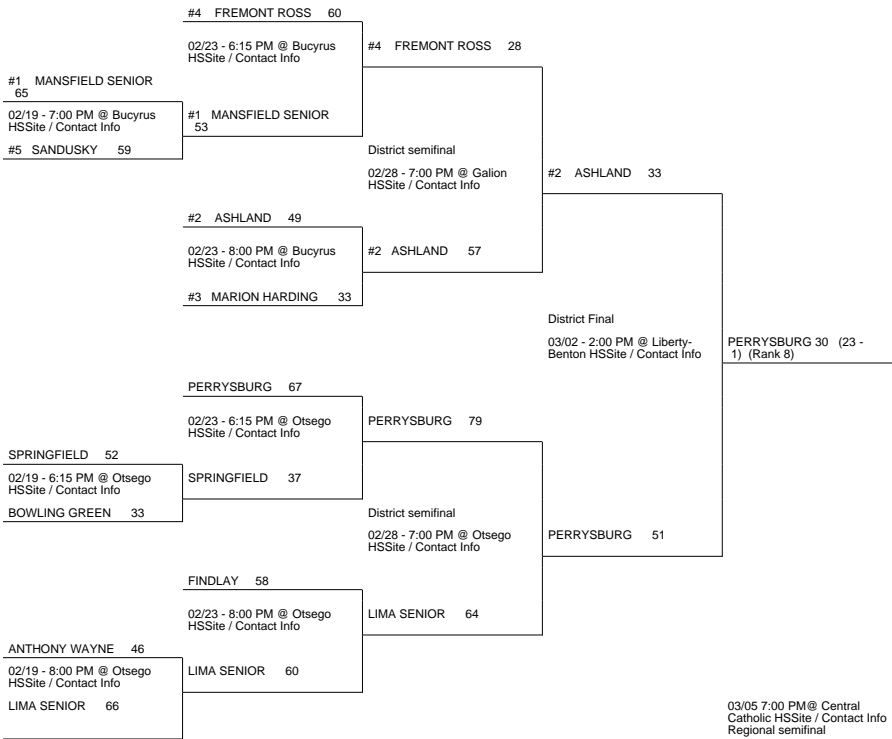

2013 OHSAA Girls Basketball Tournament - Division I, Region 2 - Norwalk

Findlay Liberty-Benton District