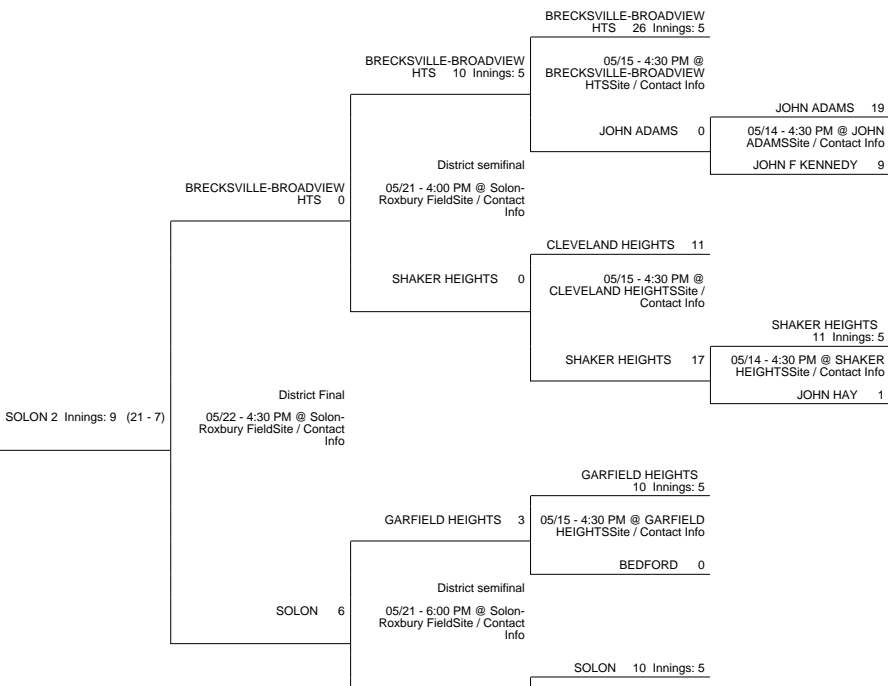

Solon District