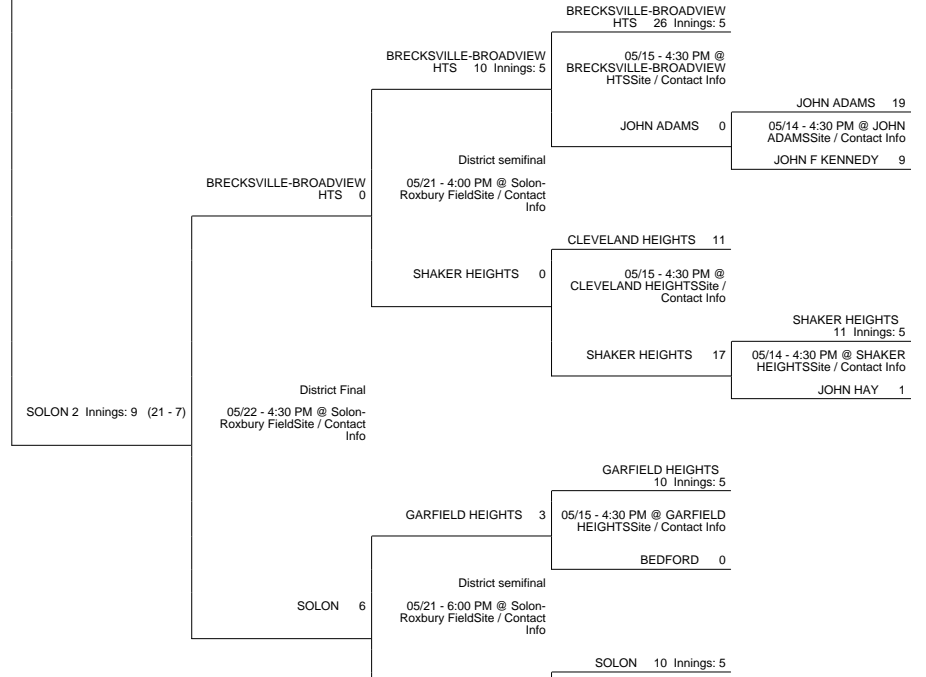

2013 OHSAA Girls Fast-Pitch Softball Tournament - Division I, Region 1 - Akron

Boardman District

MEDINA (23-7) (Rank 8) 2

vs

MENTOR (19-10) 5

MENTOR (20-10)

Regional Final

Winner Advances to State Semifinal at 10:30 AM June 6 vs. Region 3 - Columbus Region Championship

Barberton District

Mentor District

Solon District

2013 OHSAA Girls Fast-Pitch Softball Tournament - Division I, Region 1 - Akron