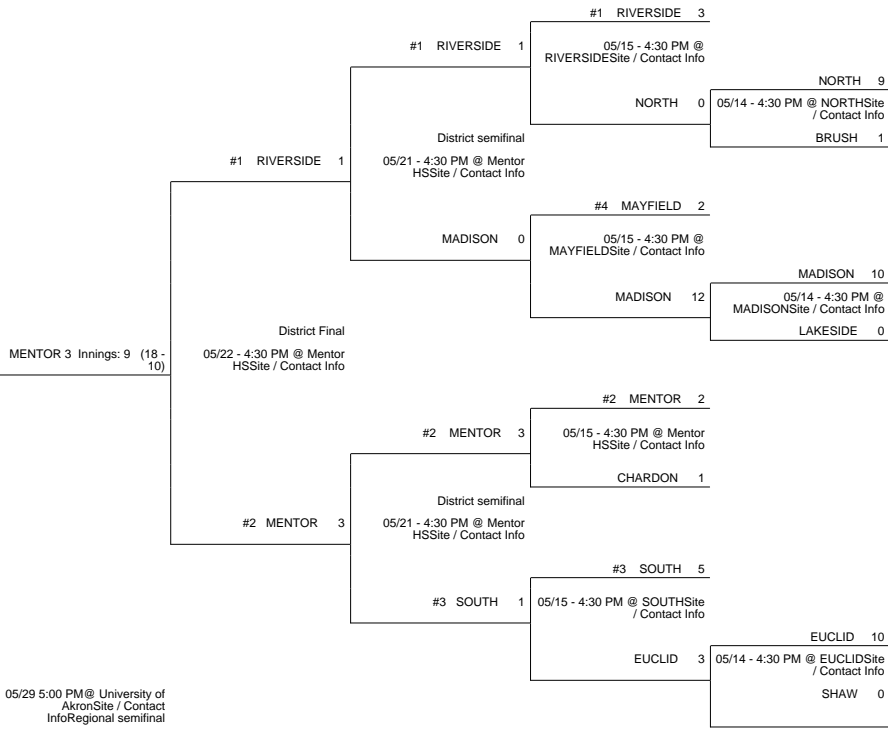

# 2013 OHSAA Girls Fast-Pitch Softball Tournament - Division I, Region 1 - Akron

## Boardman District

MEDINA (23-7) (Rank 8) 2

vs

MENTOR (19-10) 5

MENTOR (20-10)

Regional Final

Winner Advances to State Semifinal at 10:30 AM June 6 vs. Region 3 - Columbus Region Championship

## Barberton District

## Mentor District