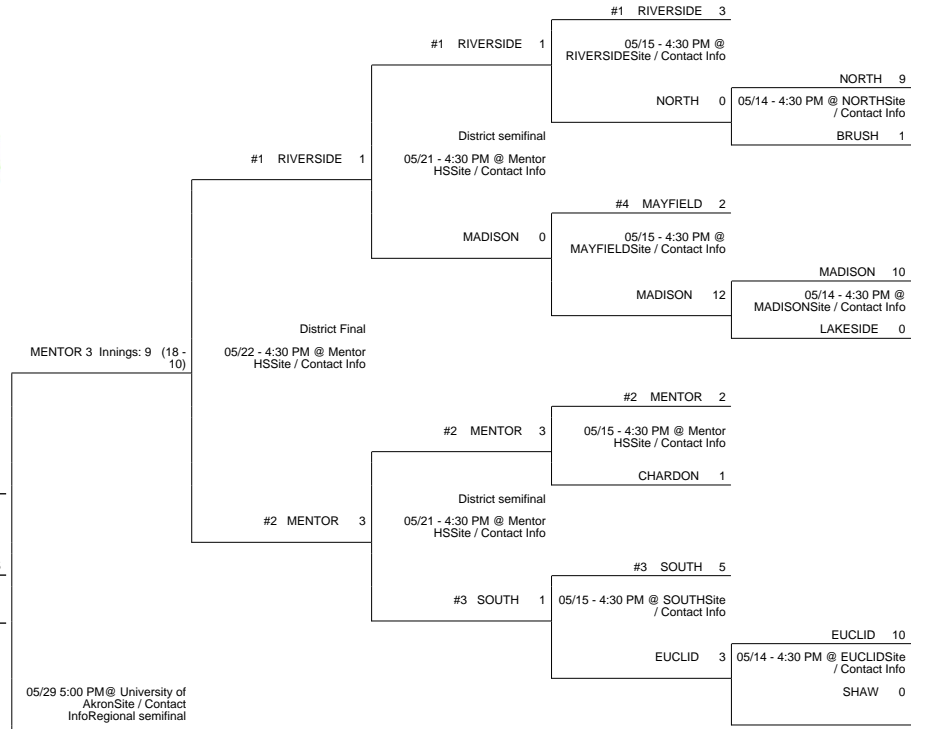

2013 OHSAA Girls Fast-Pitch Softball Tournament - Division I, Region 1 - Akron

Boardman District

MEDINA (23-7) (Rank 8) 2

vs

MENTOR (19-10) 5

MENTOR (20-10)

Regional Final

Winner Advances to State Semifinal at 10:30 AM June 6 vs. Region 3 - Columbus Region Championship

Barberton District

Mentor District

Solon District

2013 OHSAA Girls Fast-Pitch Softball Tournament - Division I, Region 1 - Akron