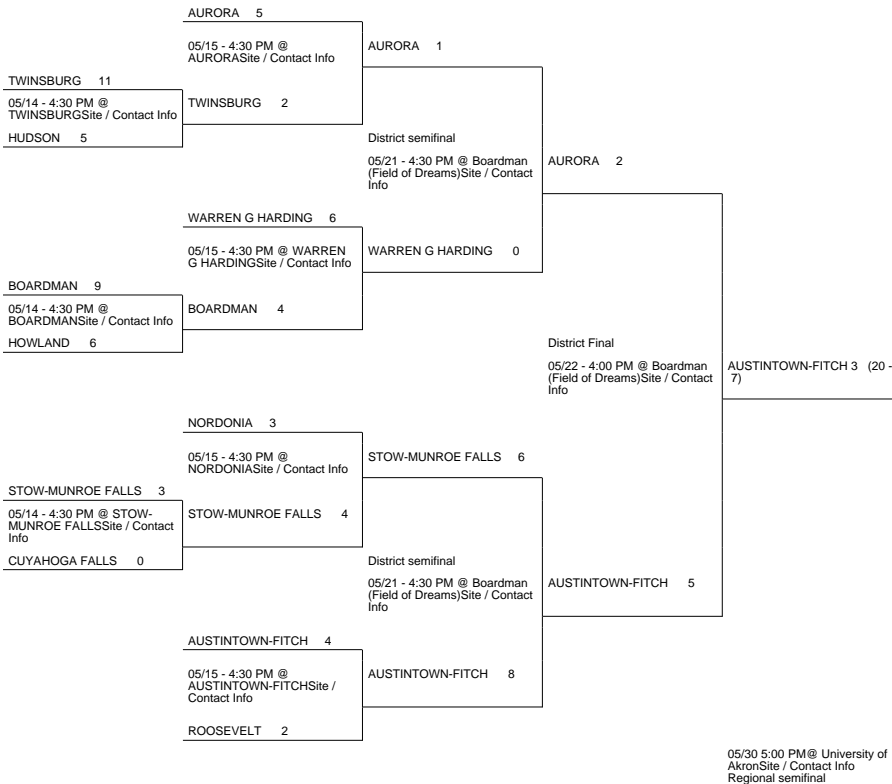

2013 OHSAA Girls Fast-Pitch Softball Tournament - Division I, Region 1 - Akron

Boardman District

MEDINA (23 - 7) (Rank 8) 2

vs

MENTOR (19 - 10) 5

MENTOR (20 - 10)

Regional Final

Winner Advances to State Semifinal at 10:30 AM June 6 vs. Region 3 - Columbus Region Championship

Barberton District

Mentor District

Solon District

2013 OHSAA Girls Fast-Pitch Softball Tournament - Division I, Region 1 - Akron