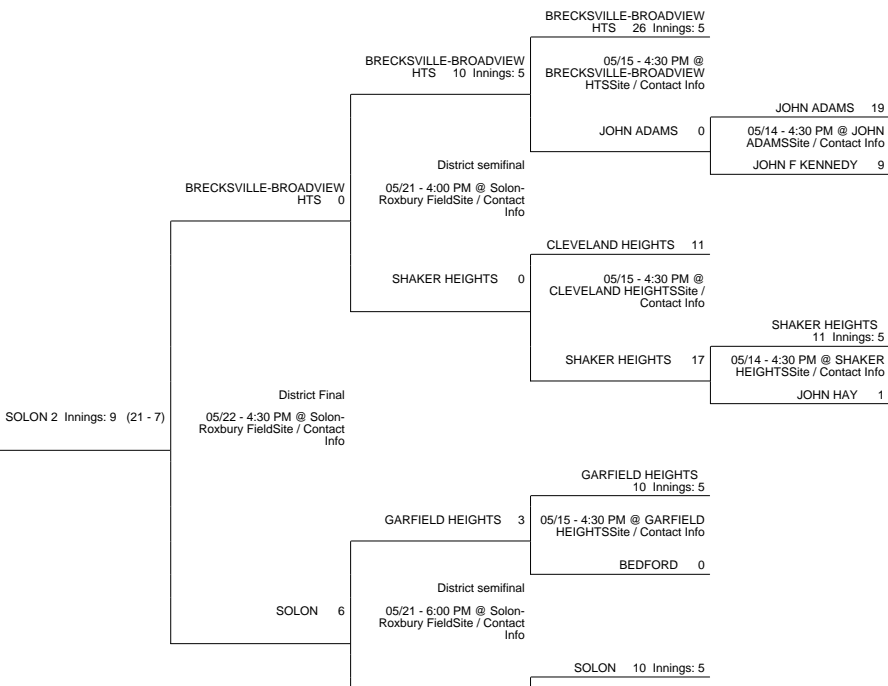

2013 OHSAA Girls Fast-Pitch Softball Tournament - Division I, Region 1 - Akron

Boardman District

MEDINA (23 - 7) (Rank 8) 2

vs

MENTOR (19 - 10) 5

MENTOR (20 - 10)

Regional Final

Winner Advances to State Semifinal at 10:30 AM June 6 vs. Region 3 - Columbus Region Championship

Barberton District

Mentor District

Solon District

2013 OHSAA Girls Fast-Pitch Softball Tournament - Division I, Region 1 - Akron