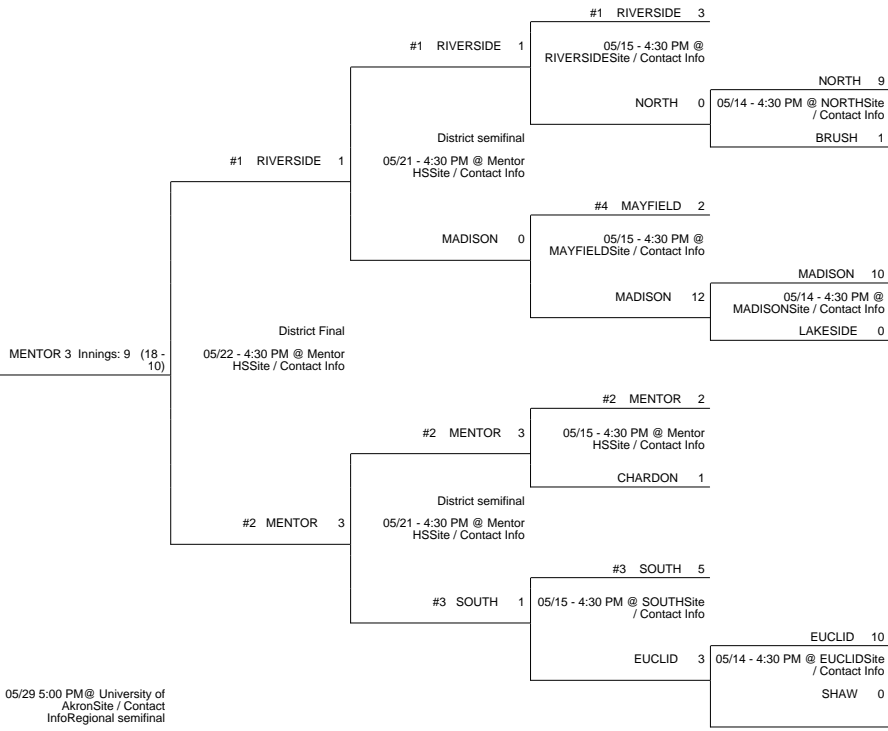

2013 OHSAA Girls Fast-Pitch Softball Tournament - Division I, Region 1 - Akron

Boardman District

MEDINA (23 - 7) (Rank 8) 2

vs

MENTOR (19 - 10) 5

MENTOR (20 - 10)

Regional Final

Winner Advances to State Semifinal at 10:30 AM June 6 vs. Region 3 - Columbus Region Championship

Barberton District

Mentor District

Solon District

2013 OHSAA Girls Fast-Pitch Softball Tournament - Division I, Region 1 - Akron