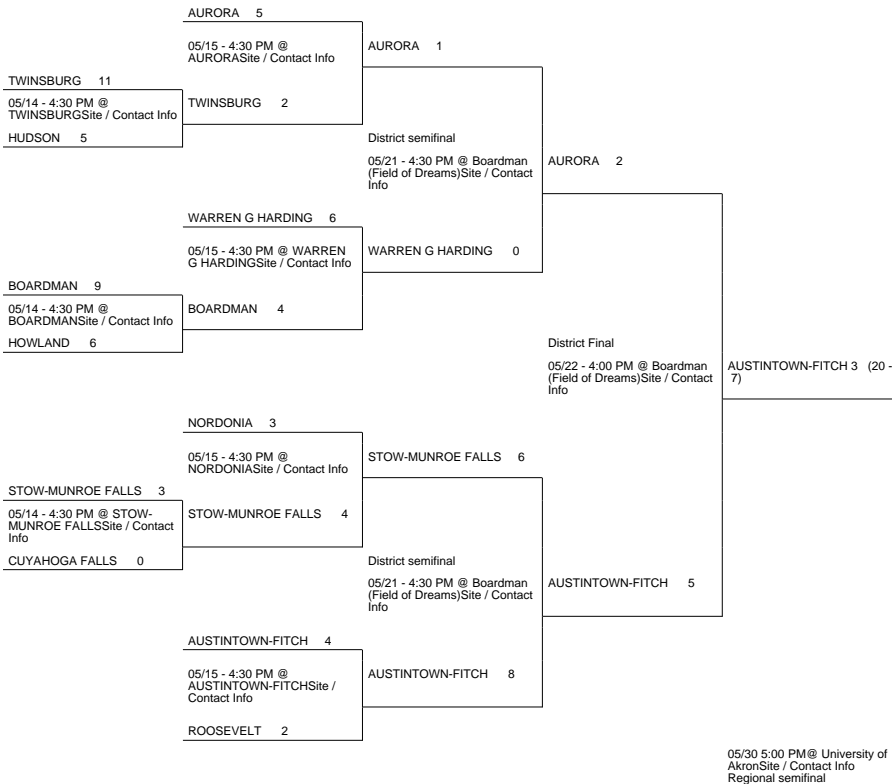

# 2013 OHSAA Girls Fast-Pitch Softball Tournament - Division I, Region 1 - Akron

## Boardman District

MEDINA (23-7) (Rank 8) 2

vs

MENTOR (19-10) 5

MENTOR (20-10)

Regional Final

Winner Advances to State Semifinal at 10:30 AM June 6 vs. Region 3 - Columbus Region Championship

## Barberton District

## Solon District