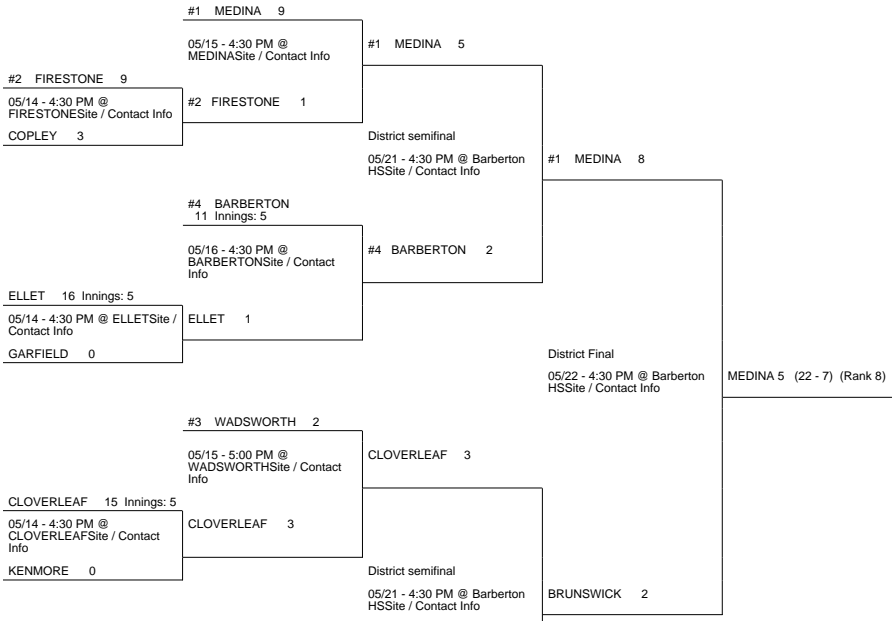

2013 OHSAA Girls Fast-Pitch Softball Tournament - Division I, Region 1 - Akron

Boardman District

MEDINA (23 - 7) (Rank 8) 2

vs

MENTOR (19 - 10) 5

MENTOR (20 - 10)

Regional Final

Winner Advances to State Semifinal at 10:30 AM June 6 vs. Region 3 - Columbus Region Championship

Barberton District

Mentor District

Solon District

2013 OHSAA Girls Fast-Pitch Softball Tournament - Division I, Region 1 - Akron