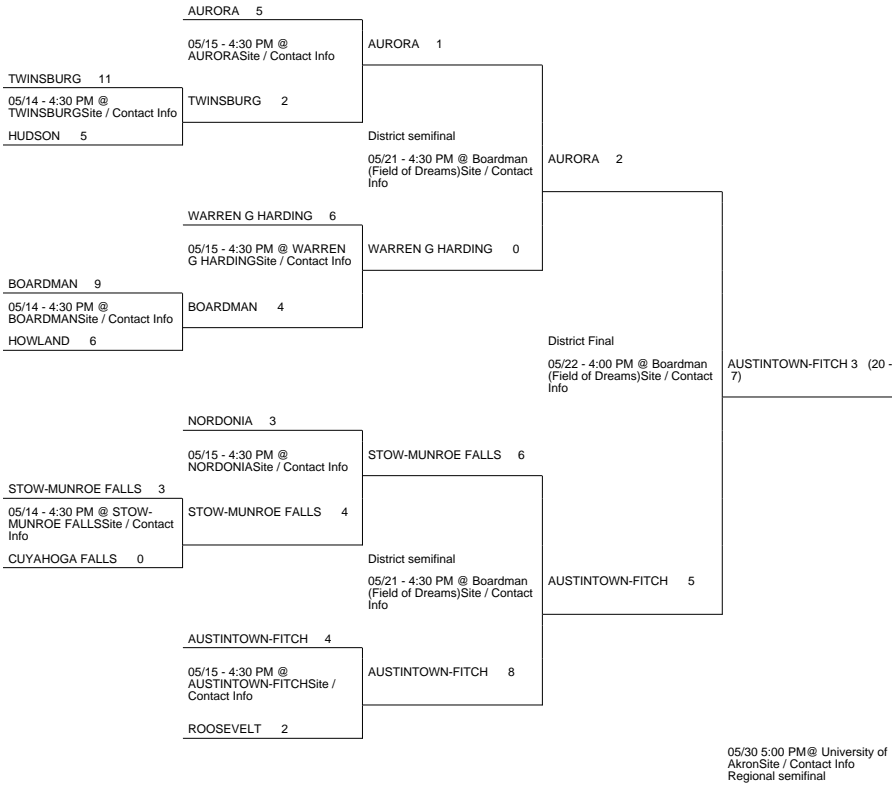

2013 OHSAA Girls Fast-Pitch Softball Tournament - Division I, Region 1 - Akron

Boardman District

MEDINA (23-7) (Rank 8) 2

vs

MENTOR (19-10) 5

MENTOR (20-10)

Regional Final

Winner Advances to State Semifinal at 10:30 AM June 6 vs. Region 3 - Columbus Region Championship

Barberton District

Mentor District

Solon District

2013 OHSAA Girls Fast-Pitch Softball Tournament - Division I, Region 1 - Akron