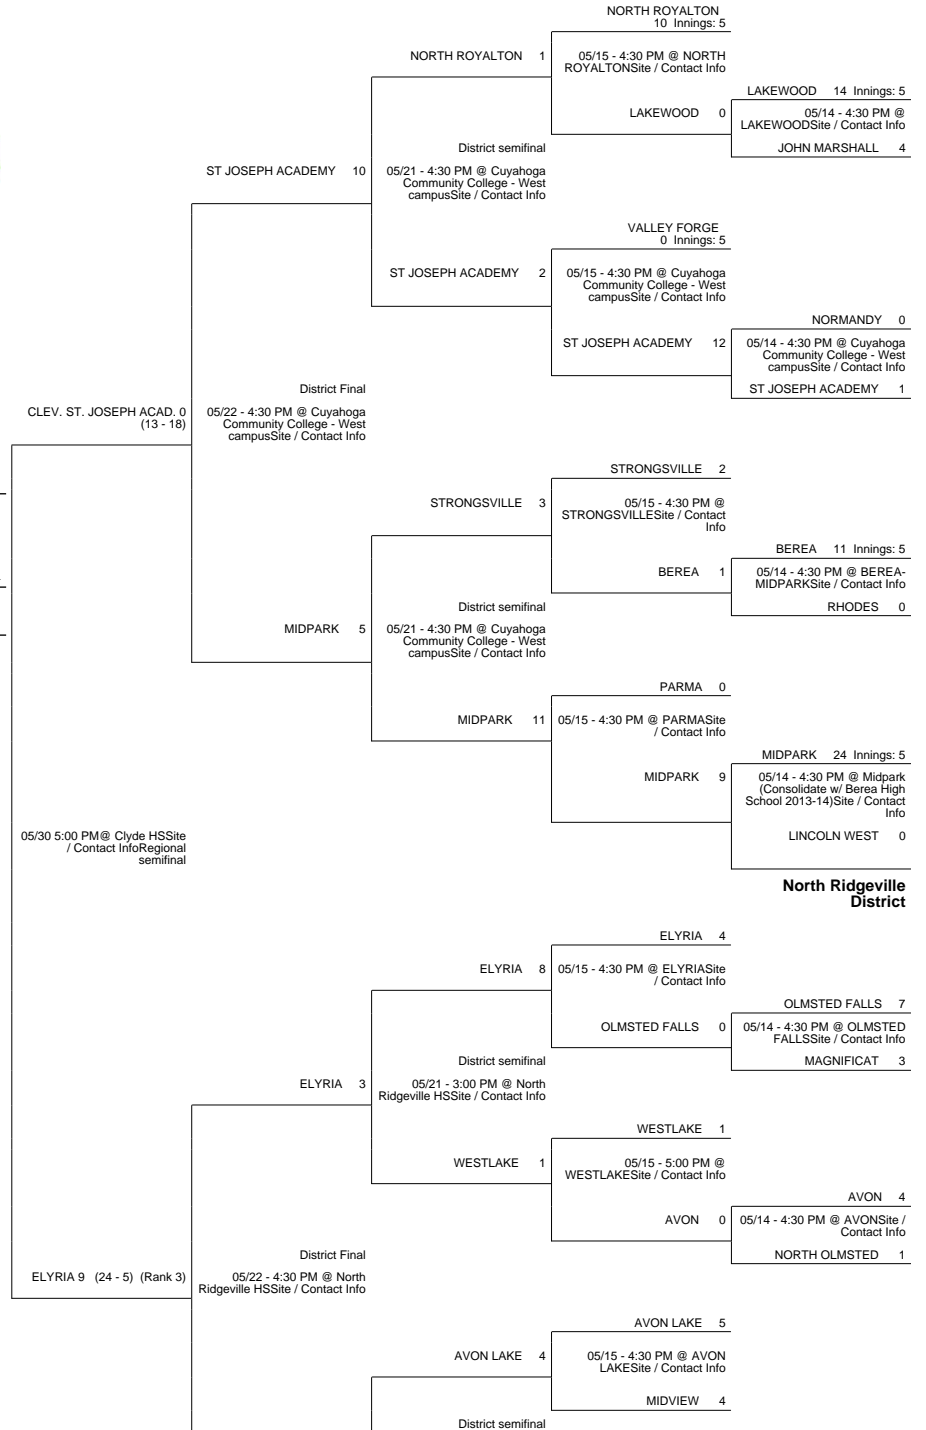

# 2013 OHSAA Girls Fast-Pitch Softball Tournament - Division I, Region 2 - Clyde

## Maumee District

## Tiffin District

## Parma District