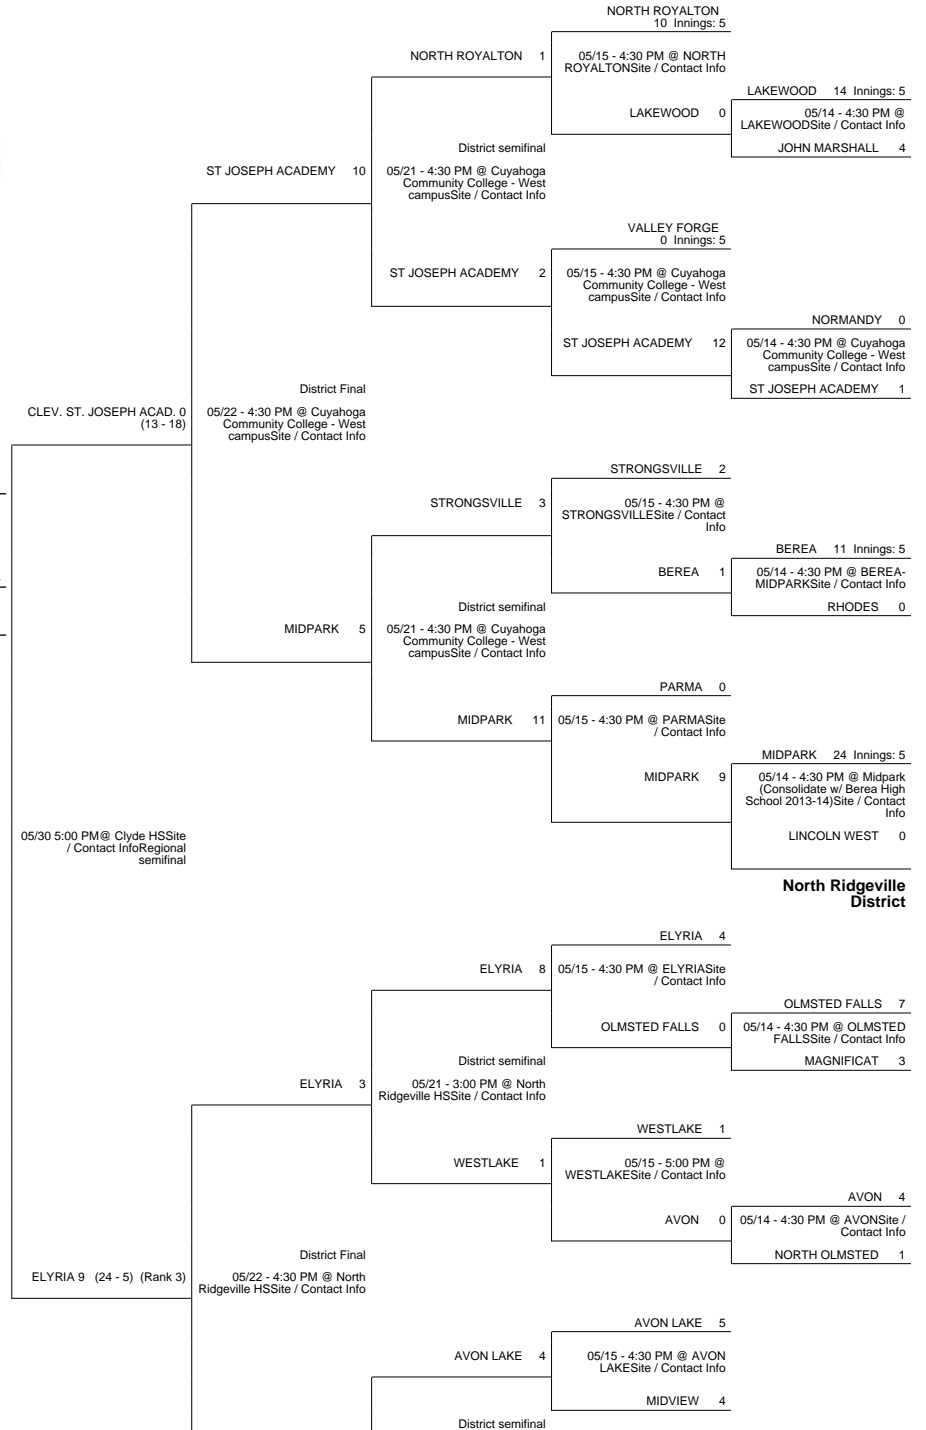

2013 OHSAA Girls Fast-Pitch Softball Tournament - Division I, Region 2 - Clyde

Maumee District

Parma District

2013 OHSAA Girls Fast-Pitch Softball Tournament - Division I, Region 2 - Clyde

05/11 - 1:00 PM @ Fremont
 Ross HSSite / Contact Info

ASHLAND	2
---------	---

MANSFIELD SENIOR	0
------------------	---