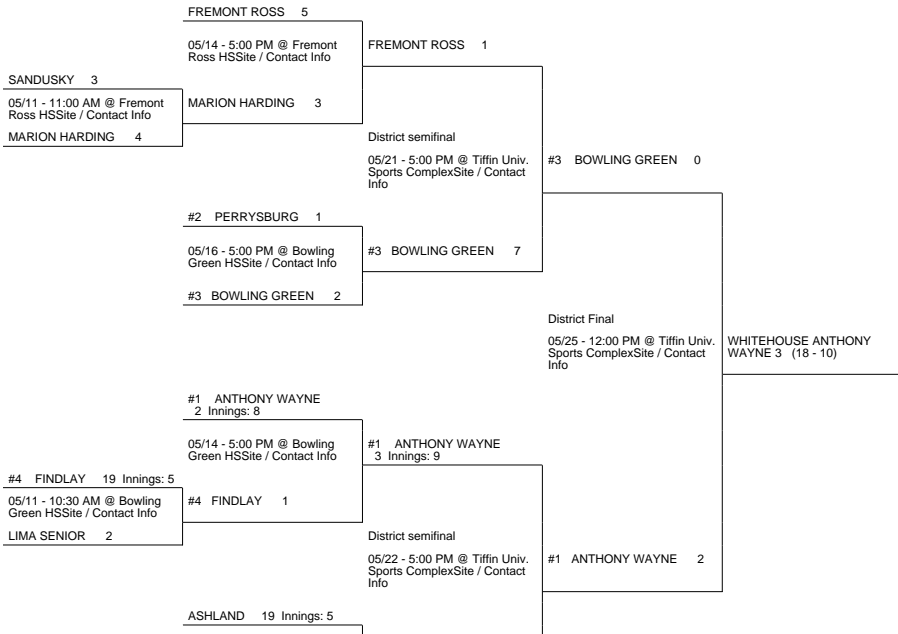

# 2013 OHSAA Girls Fast-Pitch Softball Tournament - Division I, Region 2 - Clyde

## Maumee District

## Tiffin District

## Parma District