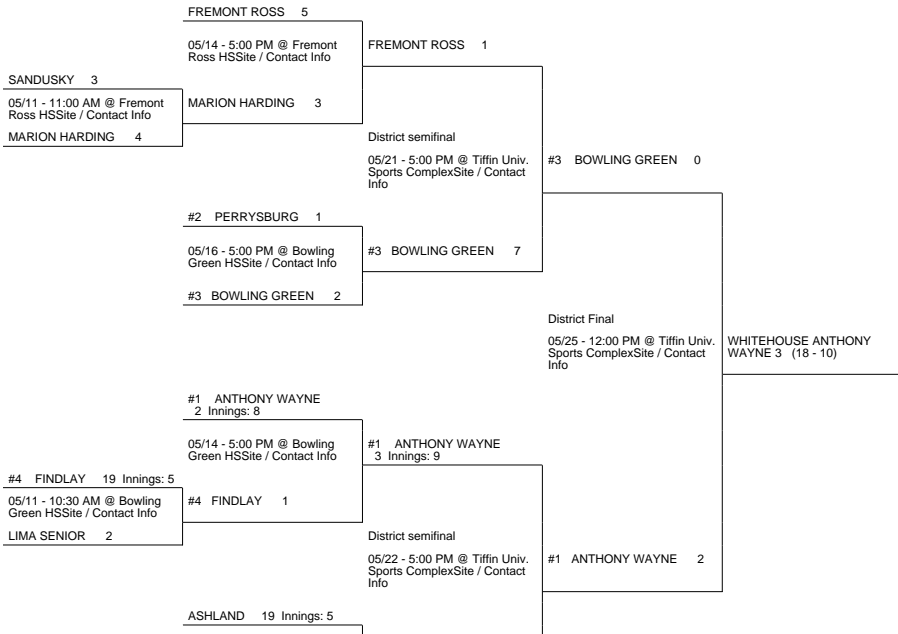

2013 OHSAA Girls Fast-Pitch Softball Tournament - Division I, Region 2 - Clyde

Maumee District

Tiffin District

Parma District

2013 OHSAA Girls Fast-Pitch Softball Tournament - Division I, Region 2 - Clyde

05/11 - 1:00 PM @ Fremont
 Ross HSSite / Contact Info

ASHLAND	2
---------	---

MANSFIELD SENIOR	0
------------------	---