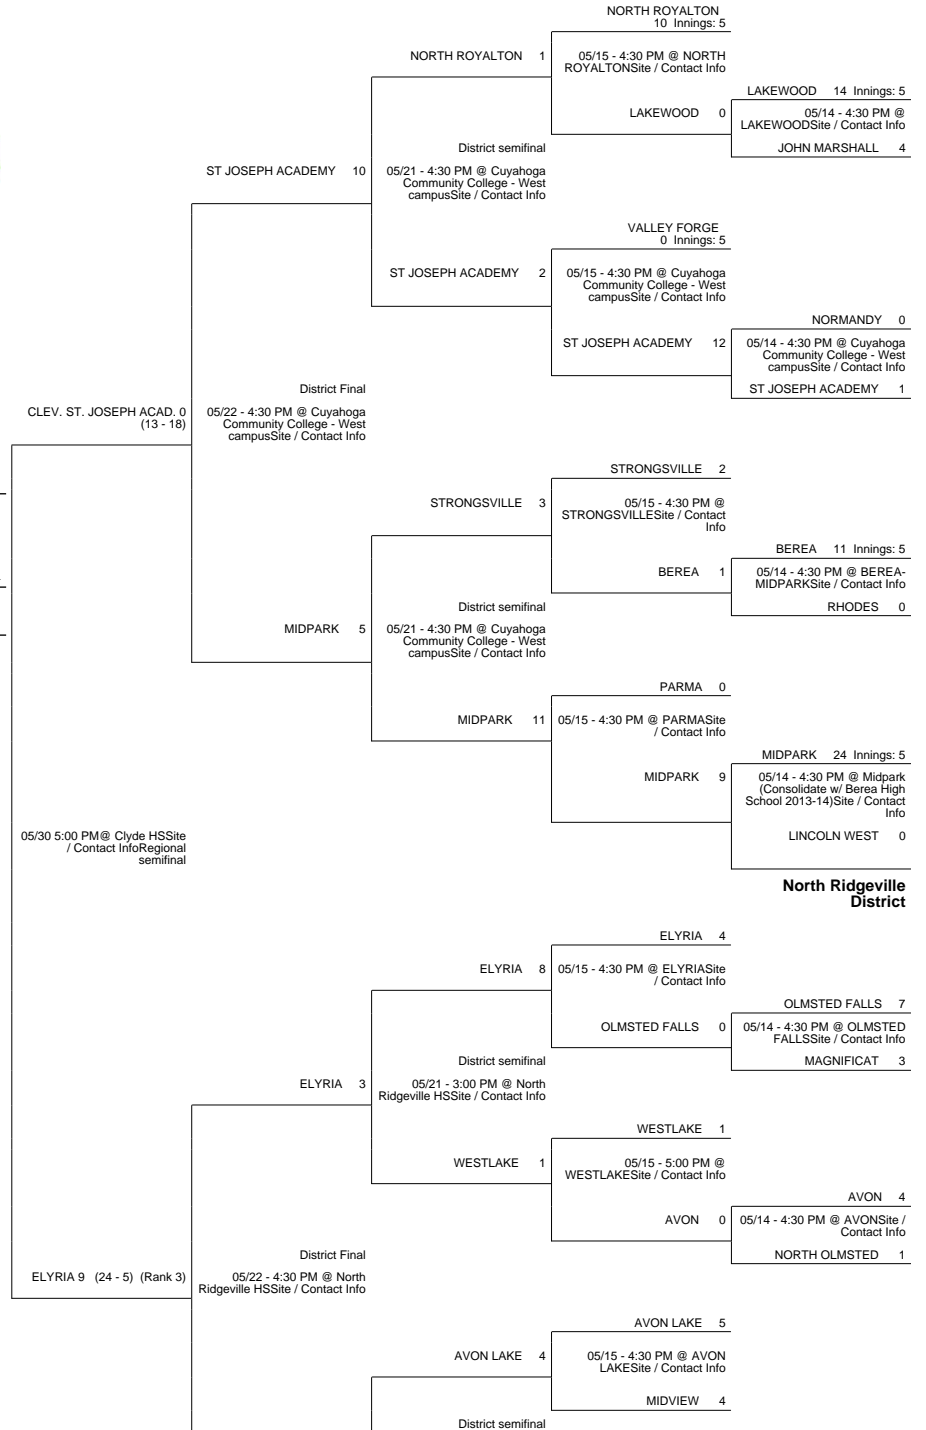

2013 OHSAA Girls Fast-Pitch Softball Tournament - Division I, Region 2 - Clyde

Maumee District

Tiffin District

Parma District

2013 OHSAA Girls Fast-Pitch Softball Tournament - Division I, Region 2 - Clyde

05/11 - 1:00 PM @ Fremont
 Ross HSSite / Contact Info

ASHLAND	2
---------	---

MANSFIELD SENIOR	0
------------------	---