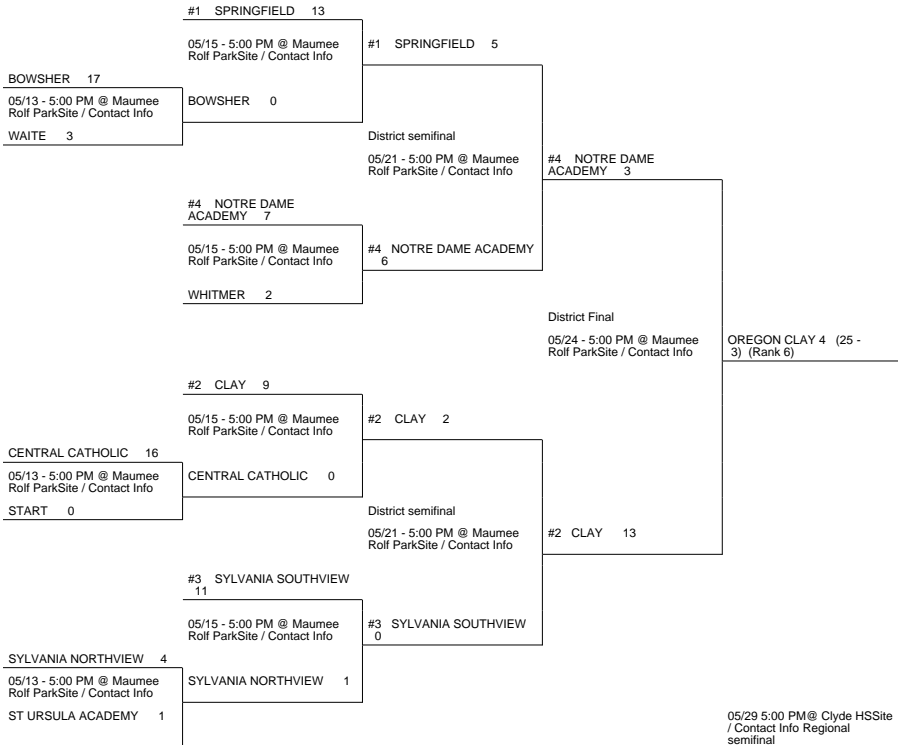

# 2013 OHSAA Girls Fast-Pitch Softball Tournament - Division I, Region 2 - Clyde

## Maumee District

## Tiffin District

## Parma District