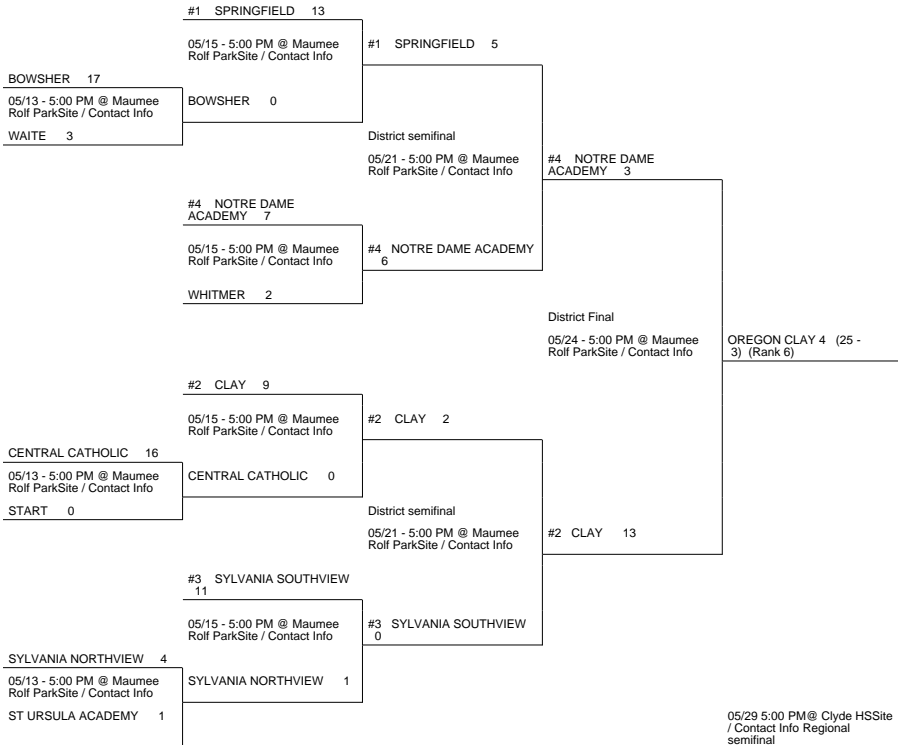

2013 OHSAA Girls Fast-Pitch Softball Tournament - Division I, Region 2 - Clyde

Maumee District

Tiffin District

Parma District

2013 OHSAA Girls Fast-Pitch Softball Tournament - Division I, Region 2 - Clyde

05/11 - 1:00 PM @ Fremont
 Ross HSSite / Contact Info

ASHLAND	2
---------	---

MANSFIELD SENIOR	0
------------------	---