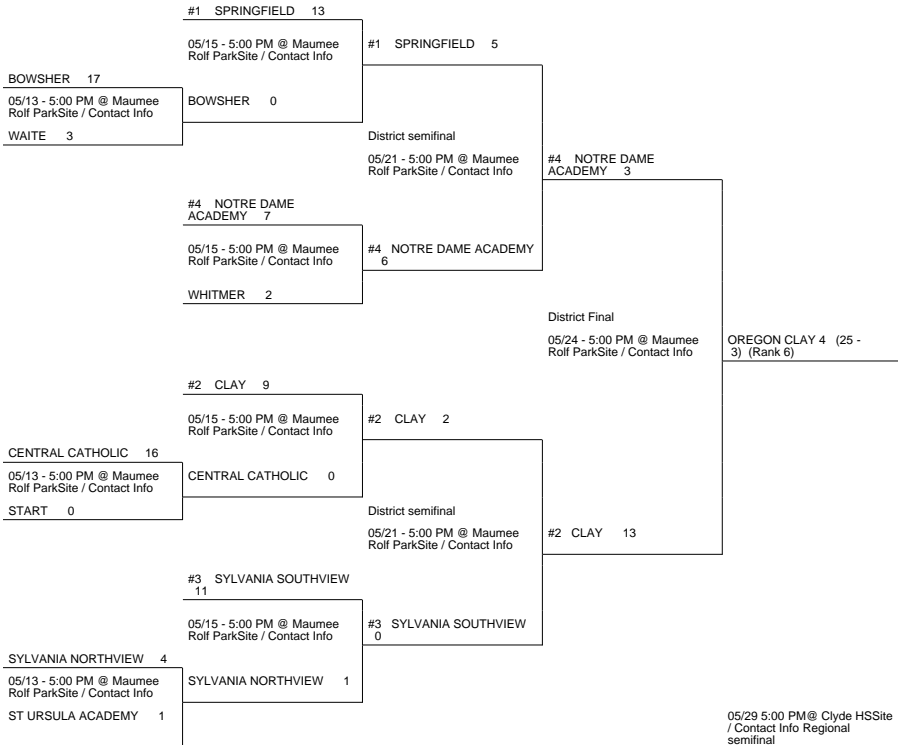

2013 OHSAA Girls Fast-Pitch Softball Tournament - Division I, Region 2 - Clyde

Maumee District

Parma District

2013 OHSAA Girls Fast-Pitch Softball Tournament - Division I, Region 2 - Clyde

05/11 - 1:00 PM @ Fremont
 Ross HSSite / Contact Info

ASHLAND	2
---------	---

MANSFIELD SENIOR	0
------------------	---