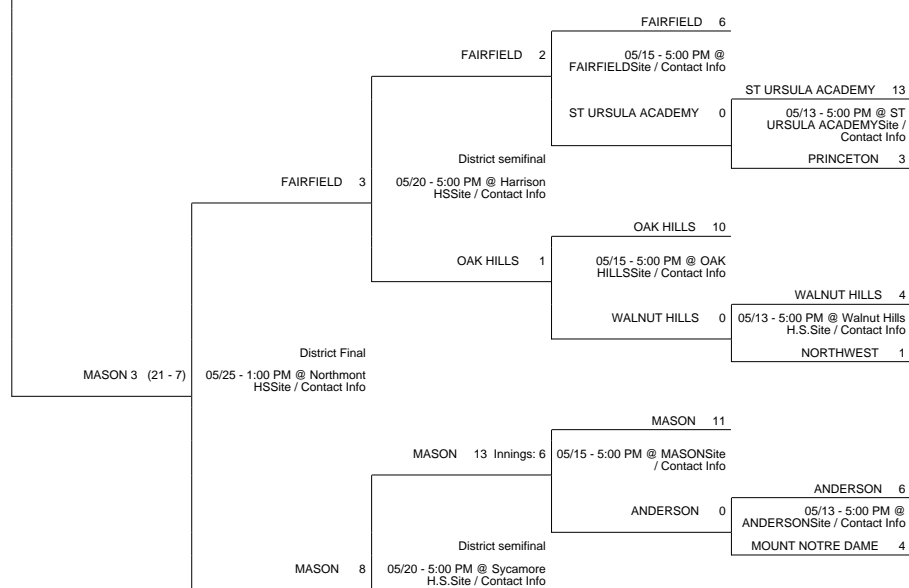

2013 OHSAA Girls Fast-Pitch Softball Tournament - Division I, Region 4 - Clayton

Clayton 1 District

Clayton 2 District

LEBANON (26 - 2) (Rank 2) 0 vs MASON (22 - 7) 1

vs

MASON (23 - 7) 1

Regional Final

Winner Advances to State Semifinal at 12:30 PM June 6 vs. Region 2 - Clyde Region Championship

Fairfield 1 District

Fairfield 2 District

2013 OHSAA Girls Fast-Pitch Softball Tournament - Division I, Region 4 - Clayton

05/15 - 5:00 PM @
SPRINGBOROSite / Contact
Info

SPRINGBORO 2

SPRINGFIELD 0

MILFORD 10 Innings: 5