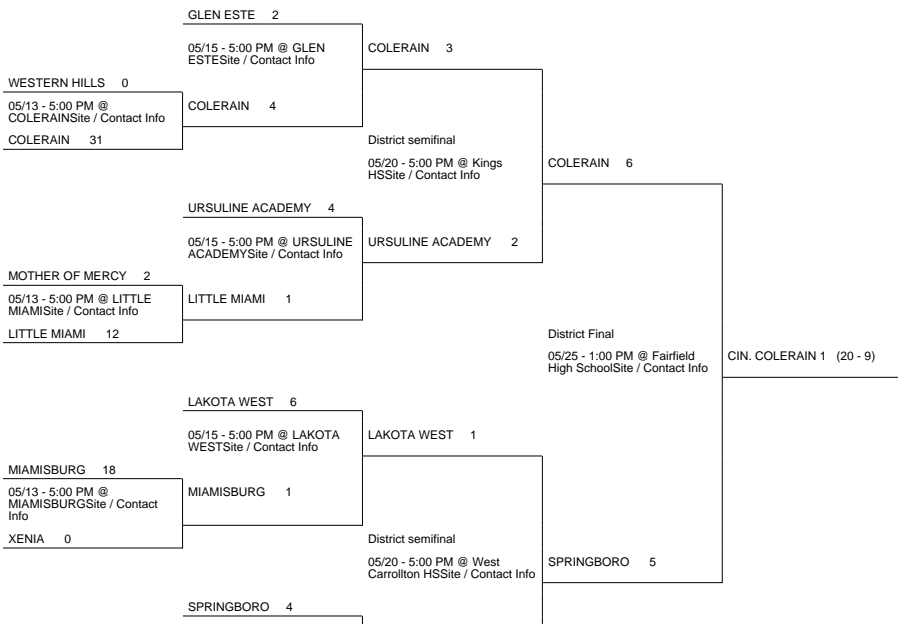

2013 OHSAA Girls Fast-Pitch Softball Tournament - Division I, Region 4 - Clayton

Clayton 1 District

Clayton 2 District

LEBANON (26 - 2) (Rank 2) 0 vs MASON (22 - 7) 1

vs

MASON (23 - 7) 1

Regional Final

Winner Advances to State Semifinal at 12:30 PM June 6 vs. Region 2 - Clyde Region Championship

Fairfield 1 District

Fairfield 2 District

2013 OHSAA Girls Fast-Pitch Softball Tournament - Division I, Region 4 - Clayton

05/15 - 5:00 PM @
SPRINGBOROSite / Contact
Info

SPRINGBORO 2

SPRINGFIELD 0

MILFORD 10 Innings: 5