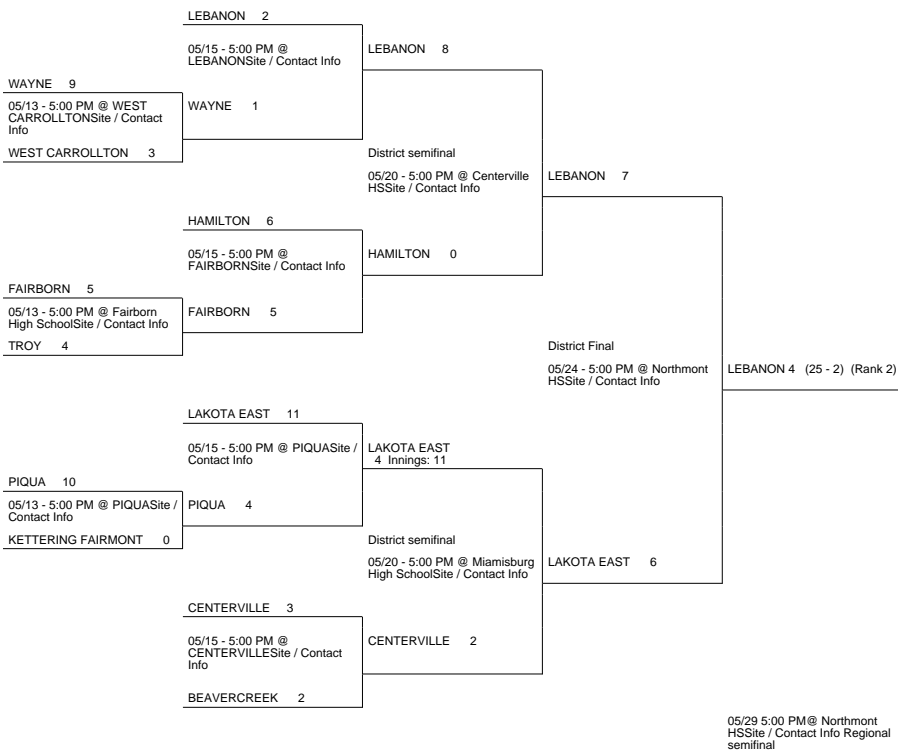

2013 OHSAA Girls Fast-Pitch Softball Tournament - Division I, Region 4 - Clayton

Clayton 1 District

Clayton 2 District

LEBANON (26 - 2) (Rank 2) 0 vs MASON (22 - 7) 1

vs

MASON (23 - 7) 1

Regional Final

Winner Advances to State Semifinal at 12:30 PM June 6 vs. Region 2 - Clyde Region Championship

Fairfield 1 District

Fairfield 2 District

2013 OHSAA Girls Fast-Pitch Softball Tournament - Division I, Region 4 - Clayton

05/15 - 5:00 PM @
SPRINGBOROSite / Contact
Info

SPRINGBORO 2

SPRINGFIELD 0

MILFORD 10 Innings: 5