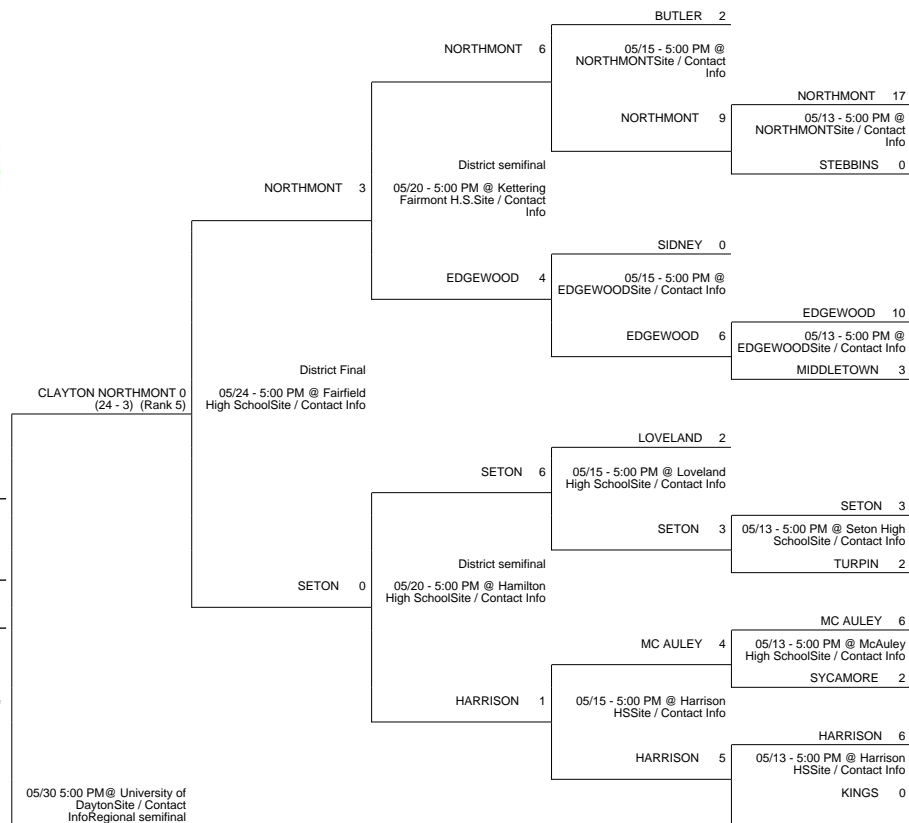

2013 OHSAA Girls Fast-Pitch Softball Tournament - Division I, Region 4 - Clayton

Clayton 1 District

Clayton 2 District

LEBANON (26 - 2) (Rank 2) 0 vs MASON (22 - 7) 1

vs

MASON (23 - 7) 1

Regional Final

Winner Advances to State Semifinal at 12:30 PM June 6 vs. Region 2 - Clyde Region Championship

Fairfield 1 District

Fairfield 2 District

2013 OHSAA Girls Fast-Pitch Softball Tournament - Division I, Region 4 - Clayton

05/15 - 5:00 PM @
SPRINGBOROSite / Contact
Info

SPRINGBORO 2

SPRINGFIELD 0

MILFORD 10 Innings: 5