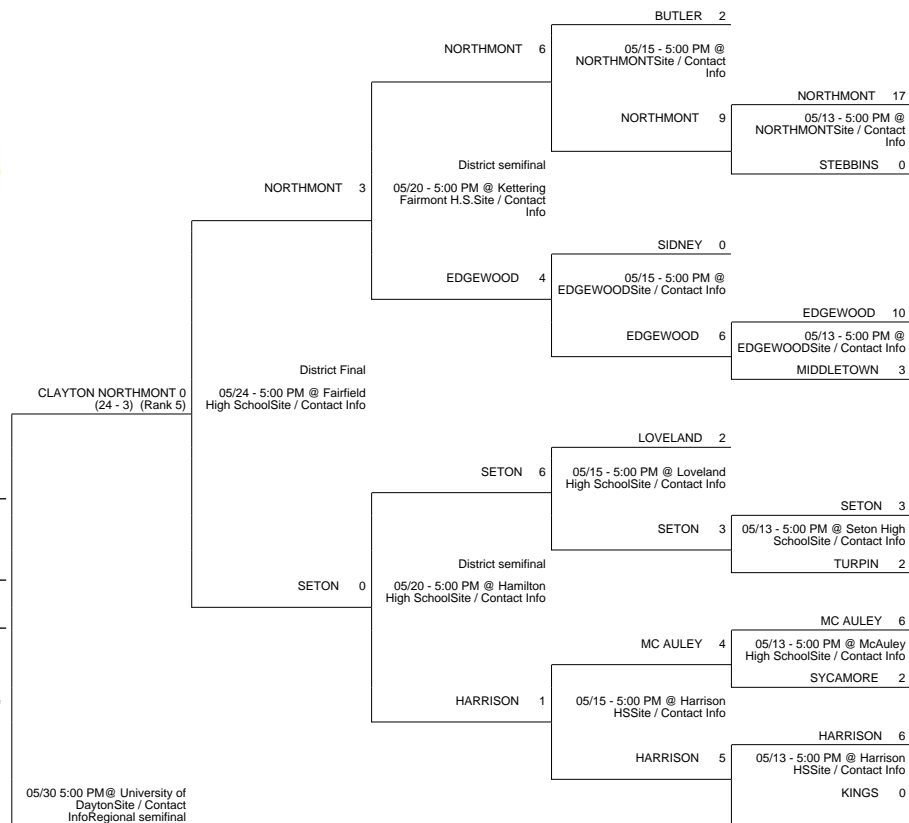

2013 OHSAA Girls Fast-Pitch Softball Tournament - Division I, Region 4 - Clayton

Clayton 1 District

Clayton 2 District

Fairfield 1 District

Fairfield 2 District

2013 OHSAA Girls Fast-Pitch Softball Tournament - Division I, Region 4 - Clayton

05/15 - 5:00 PM @
SPRINGBOROSite / Contact
Info

SPRINGBORO 2

SPRINGFIELD 0

MILFORD 10 Innings: 5

MILFORD 3

05/15 - 5:00 PM @
MILFORDSite / Contact Info

AMELIA 0

05/13 - 5:00 PM @ TBA
Site / Contact Info