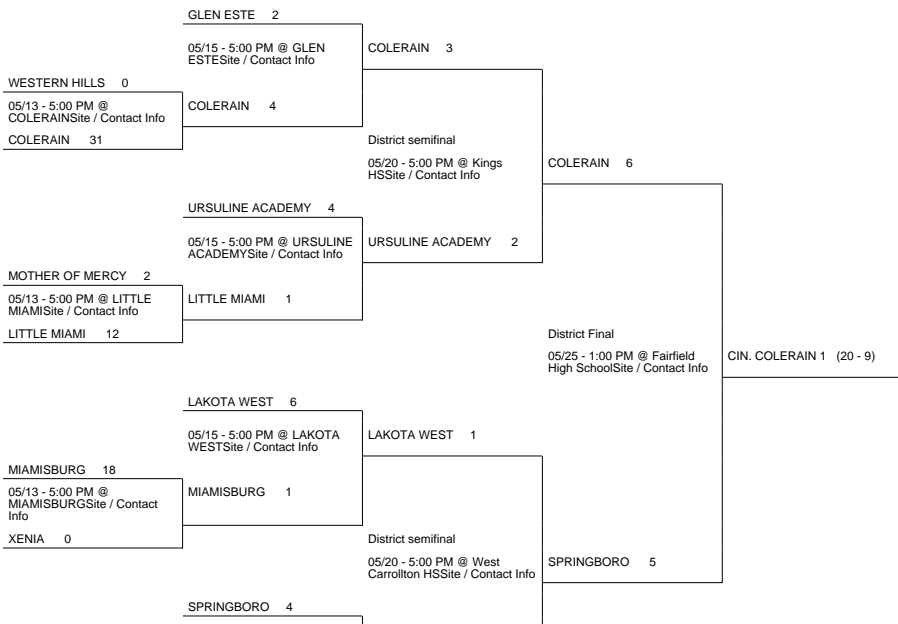

2013 OHSAA Girls Fast-Pitch Softball Tournament - Division I, Region 4 - Clayton

Clayton 1 District

Clayton 2 District

LEBANON (26 - 2) (Rank 2) 0 vs MASON (22 - 7) 1

MASON (23 - 7)

Regional Final

Winner Advances to State Semifinal at 12:30 PM June 6 vs. Region 2 - Clyde Region Championship

Fairfield 1 District

Fairfield 2 District

2013 OHSAA Girls Fast-Pitch Softball Tournament - Division I, Region 4 - Clayton

05/15 - 5:00 PM @
SPRINGBOROSite / Contact
Info

SPRINGBORO 2

SPRINGFIELD 0

MILFORD 10 Innings: 5