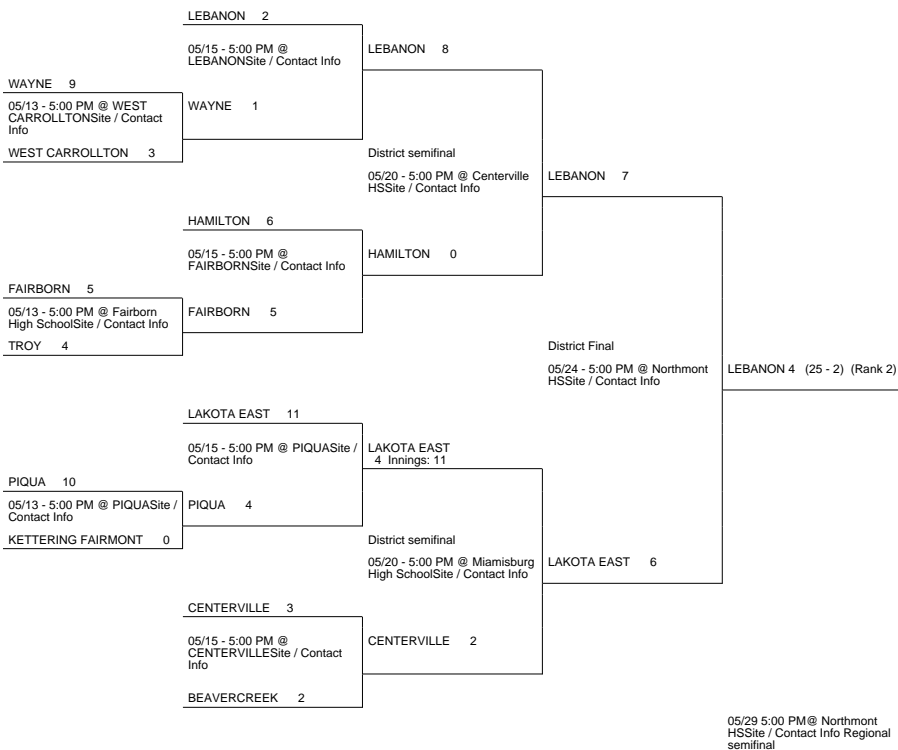

2013 OHSAA Girls Fast-Pitch Softball Tournament - Division I, Region 4 - Clayton

Clayton 1 District

Clayton 2 District

Fairfield 1 District

Fairfield 2 District

2013 OHSAA Girls Fast-Pitch Softball Tournament - Division I, Region 4 - Clayton

05/15 - 5:00 PM @
SPRINGBOROSite / Contact
Info

SPRINGBORO 2

SPRINGFIELD 0

MILFORD 10 Innings: 5

MILFORD 3

05/15 - 5:00 PM @
MILFORDSite / Contact Info

AMELIA 0

05/13 - 5:00 PM @ TBA
Site / Contact Info