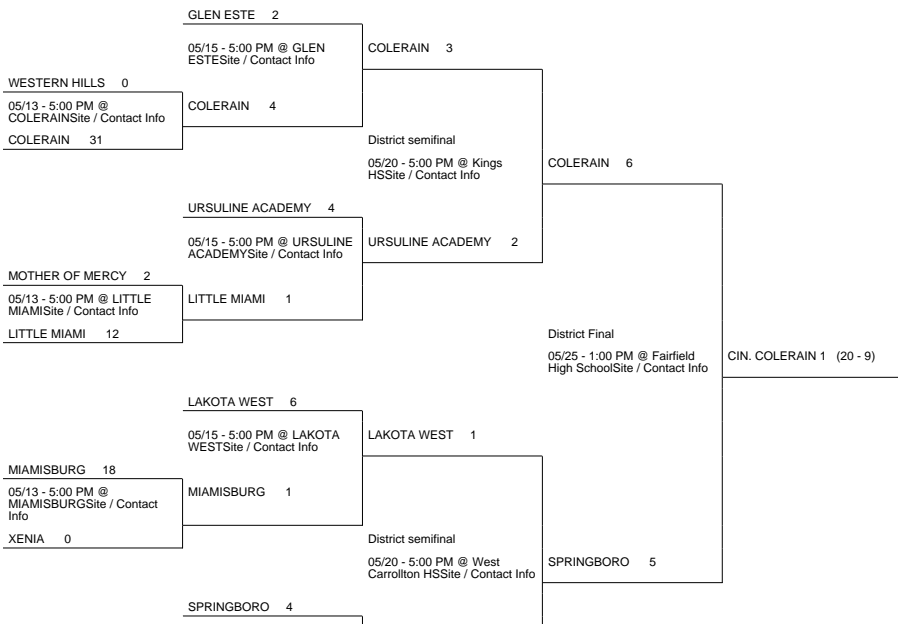

2013 OHSAA Girls Fast-Pitch Softball Tournament - Division I, Region 4 - Clayton

Clayton 1 District

Clayton 2 District

Fairfield 1 District

Fairfield 2 District

2013 OHSAA Girls Fast-Pitch Softball Tournament - Division I, Region 4 - Clayton

05/15 - 5:00 PM @
SPRINGBOROSite / Contact
Info

SPRINGBORO 2

SPRINGFIELD 0

MILFORD 10 Innings: 5

MILFORD 3

05/15 - 5:00 PM @
MILFORDSite / Contact Info

AMELIA 0

05/13 - 5:00 PM @ TBA
Site / Contact Info