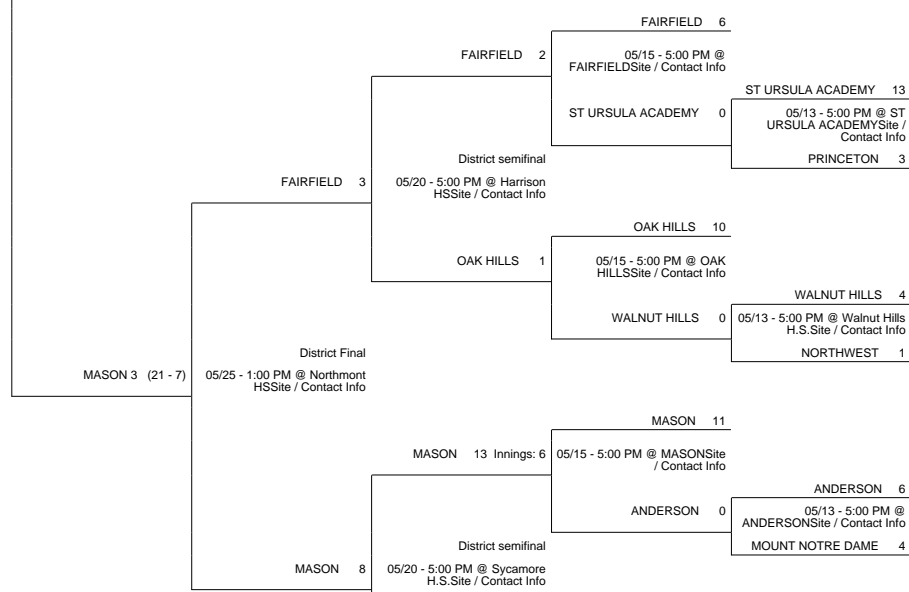

2013 OHSAA Girls Fast-Pitch Softball Tournament - Division I, Region 4 - Clayton

Clayton 1 District

Clayton 2 District

Fairfield 1 District

Fairfield 2 District

2013 OHSAA Girls Fast-Pitch Softball Tournament - Division I, Region 4 - Clayton

05/15 - 5:00 PM @
SPRINGBOROSite / Contact
Info

SPRINGBORO 2

SPRINGFIELD 0

MILFORD 10 Innings: 5

MILFORD 3

05/15 - 5:00 PM @
MILFORDSite / Contact Info

AMELIA 0

05/13 - 5:00 PM @ TBA
Site / Contact Info