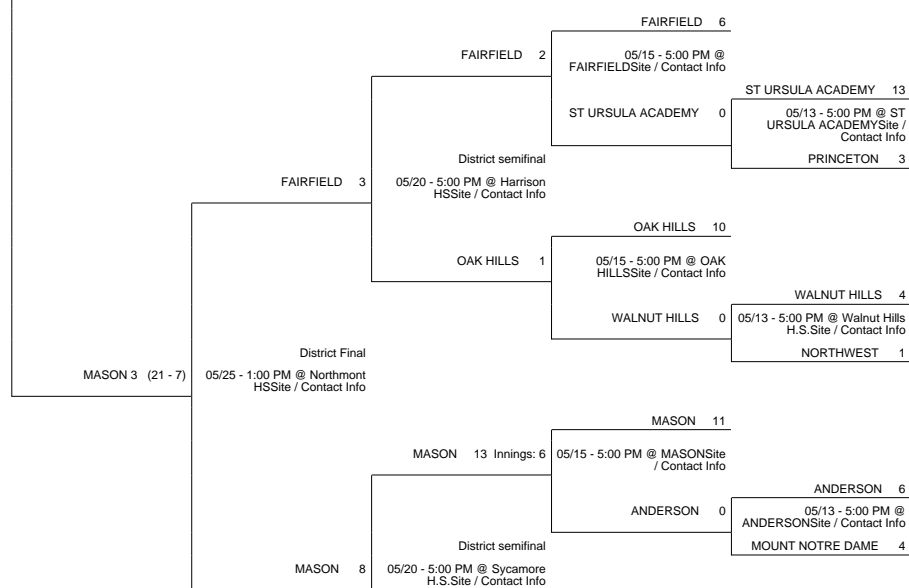

2013 OHSAA Girls Fast-Pitch Softball Tournament - Division I, Region 4 - Clayton

Clayton 1 District

Clayton 2 District

LEBANON (26 - 2) (Rank 2) 0 vs MASON (22 - 7) 1

MASON (23 - 7)

Regional Final

Winner Advances to State Semifinal at 12:30 PM June 6 vs. Region 2 - Clyde Region Championship

Fairfield 1 District

Fairfield 2 District

2013 OHSAA Girls Fast-Pitch Softball Tournament - Division I, Region 4 - Clayton

05/15 - 5:00 PM @
SPRINGBOROSite / Contact
Info

SPRINGBORO 2

SPRINGFIELD 0

MILFORD 10 Innings: 5