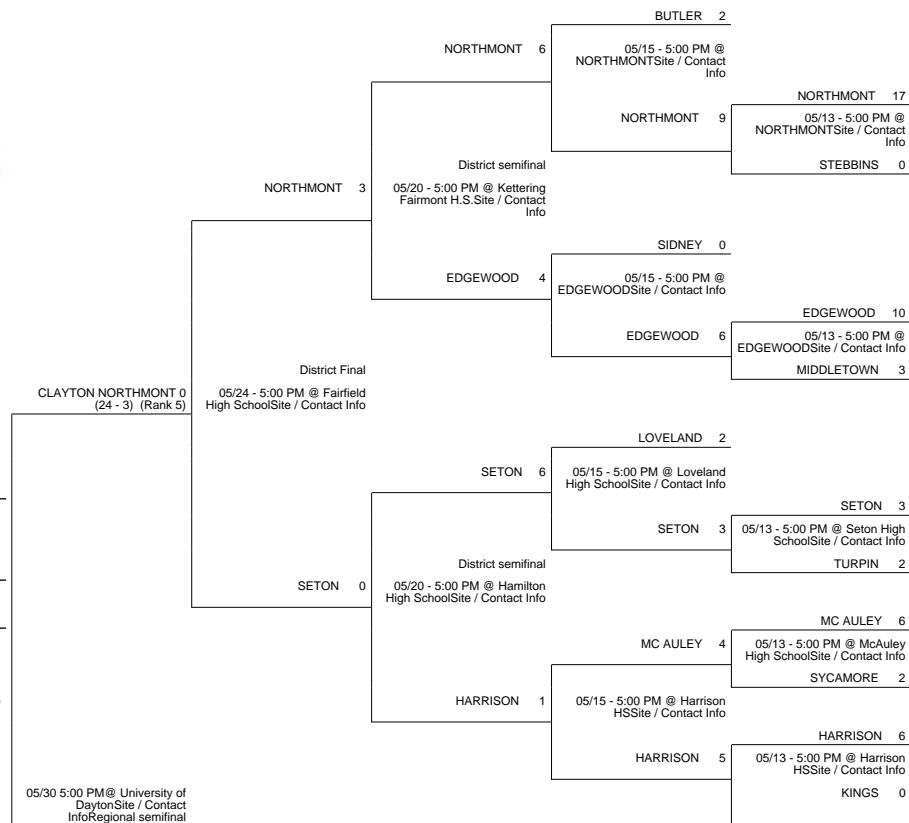

2013 OHSAA Girls Fast-Pitch Softball Tournament - Division I, Region 4 - Clayton

Clayton 1 District

Clayton 2 District

LEBANON (26 - 2) (Rank 2) 0 vs MASON (22 - 7) 1

MASON (23 - 7)

Regional Final

Winner Advances to State Semifinal at 12:30 PM June 6 vs. Region 2 - Clyde Region Championship

Fairfield 1 District

Fairfield 2 District

2013 OHSAA Girls Fast-Pitch Softball Tournament - Division I, Region 4 - Clayton

05/15 - 5:00 PM @
SPRINGBOROSite / Contact
Info

SPRINGBORO 2

SPRINGFIELD 0

MILFORD 10 Innings: 5