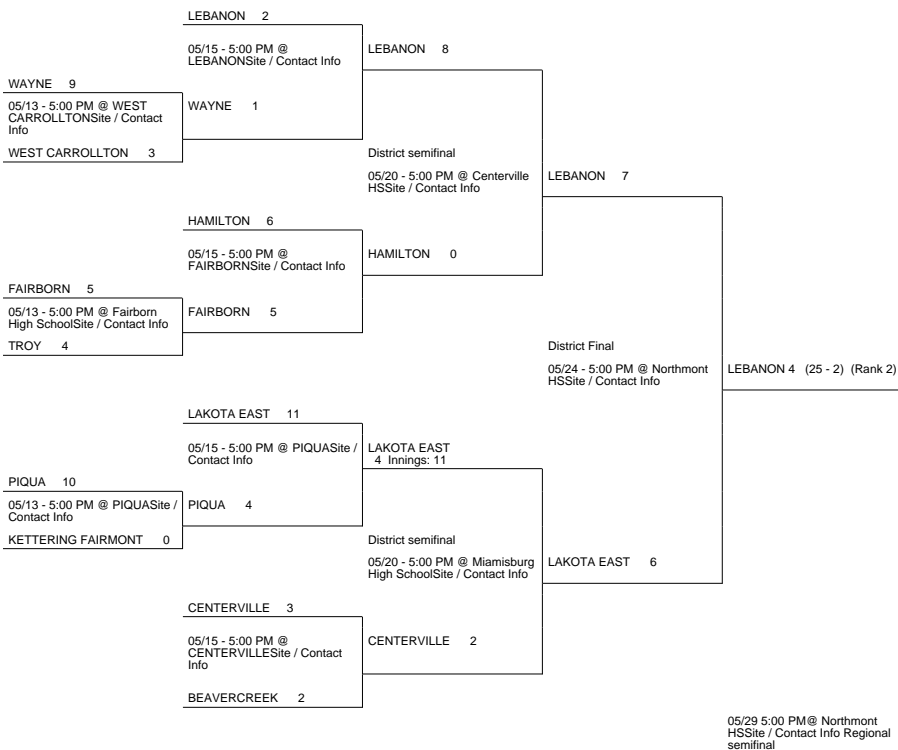

2013 OHSAA Girls Fast-Pitch Softball Tournament - Division I, Region 4 - Clayton

Clayton 1 District

Clayton 2 District

LEBANON (26 - 2) (Rank 2) 0 vs MASON (22 - 7) 1

MASON (23 - 7)

Regional Final

Winner Advances to State Semifinal at 12:30 PM June 6 vs. Region 2 - Clyde Region Championship

Fairfield 1 District

Fairfield 2 District

2013 OHSAA Girls Fast-Pitch Softball Tournament - Division I, Region 4 - Clayton

05/15 - 5:00 PM @
SPRINGBOROSite / Contact
Info

SPRINGBORO 2

SPRINGFIELD 0

MILFORD 10 Innings: 5