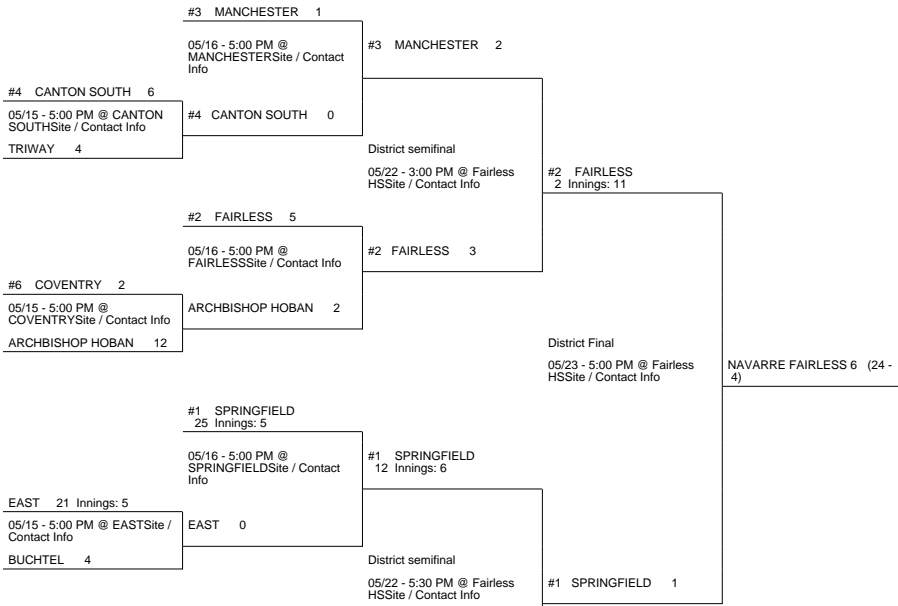

2013 OHSAA Girls Fast-Pitch Softball Tournament - Division II, Region 5 - Akron

Alliance District

NAVARRE FAIRLESS (25 - 4) 0

vs

CUY. FALLS WALSH JESUIT (25 - 5) (Rank 8) 5

CUY. FALLS WALSH JESUIT (26 - 5) (Rank 8)

Regional Final

Winner Advances to State Semifinal at 3:00 PM June 7 vs. Region 7 - Pickerington Region Championship

Navarre District

Akron District

2013 OHSAA Girls Fast-Pitch Softball Tournament - Division II, Region 5 - Akron