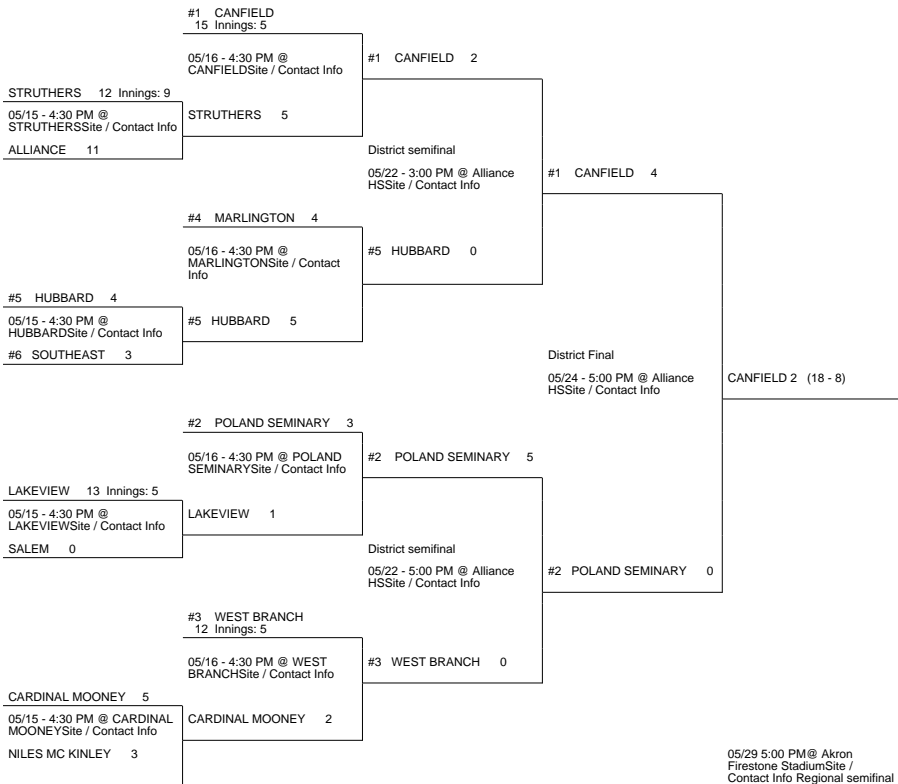

2013 OHSAA Girls Fast-Pitch Softball Tournament - Division II, Region 5 - Akron

Alliance District

NAVARRE FAIRLESS (25 - 4) 0

vs

CUY. FALLS WALSH JESUIT (25 - 5) (Rank 8) 5

CUY. FALLS WALSH JESUIT (26 - 5) (Rank 8)

Regional Final

Winner Advances to State Semifinal at 3:00 PM June 7 vs. Region 7 - Pickerington Region Championship

Navarre District

Akron District

2013 OHSAA Girls Fast-Pitch Softball Tournament - Division II, Region 5 - Akron