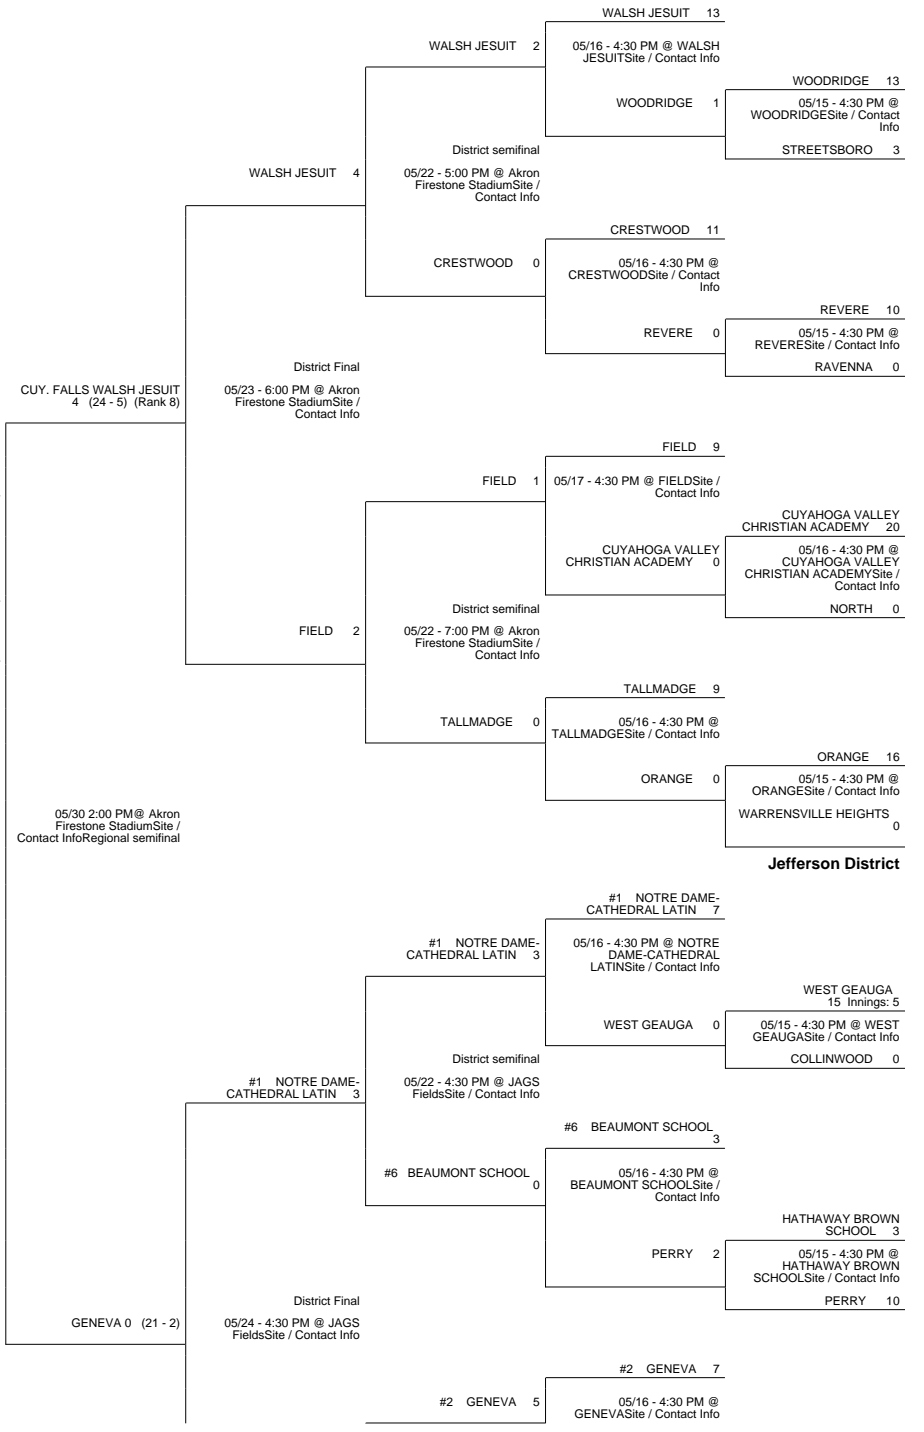

2013 OHSAA Girls Fast-Pitch Softball Tournament - Division II, Region 5 - Akron

Alliance District

NAVARRE FAIRLESS (25 - 4) 0

vs

CUY. FALLS WALSH JESUIT (25 - 5) (Rank 8) 5

CUY. FALLS WALSH JESUIT (26 - 5) (Rank 8)

Regional Final

Winner Advances to State Semifinal at 3:00 PM June 7 vs. Region 7 - Pickerington Region Championship

Navarre District

Akron District

2013 OHSAA Girls Fast-Pitch Softball Tournament - Division II, Region 5 - Akron