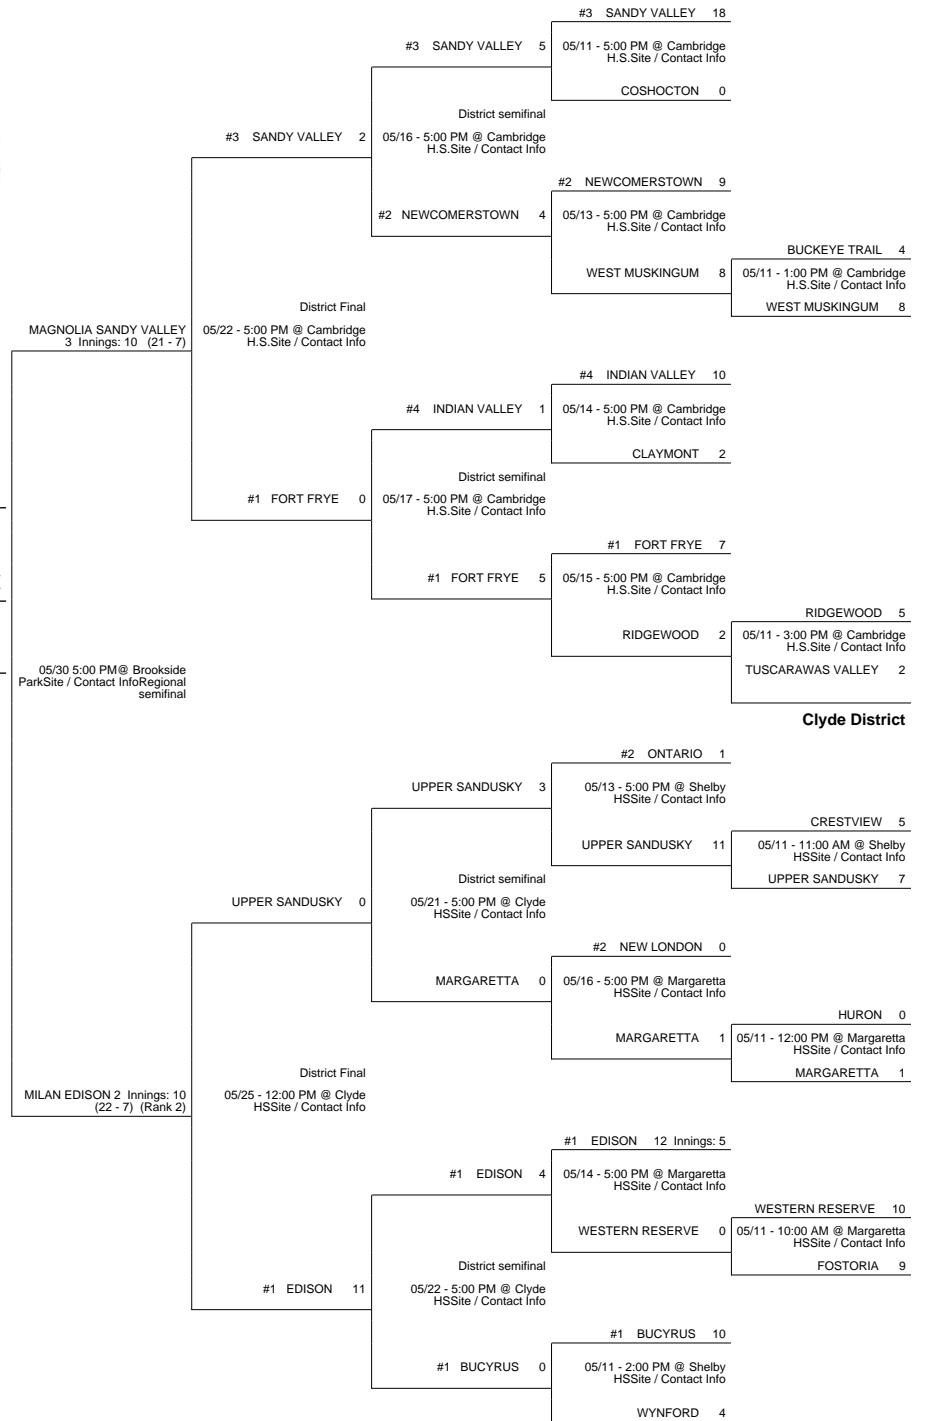

# 2013 OHSAA Girls Fast-Pitch Softball Tournament - Division III, Region 10 - Ashland

## Bowling Green District

## Cambridge District