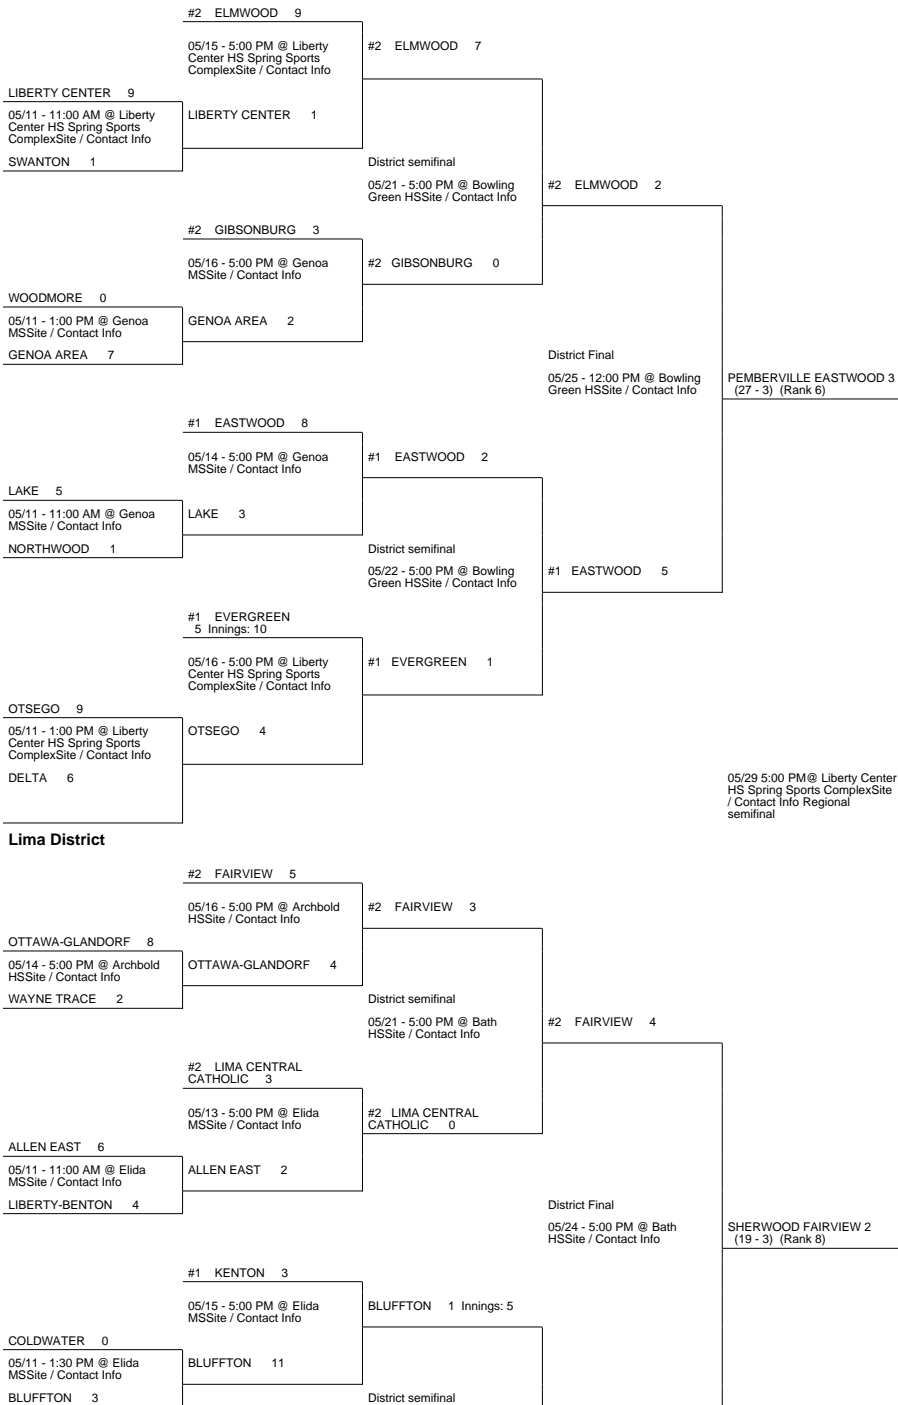

2013 OHSAA Girls Fast-Pitch Softball Tournament - Division III, Region 10 - Ashland

Bowling Green District

Cambridge District

Clyde District

2013 OHSAA Girls Fast-Pitch Softball Tournament - Division III, Region 10 - Ashland