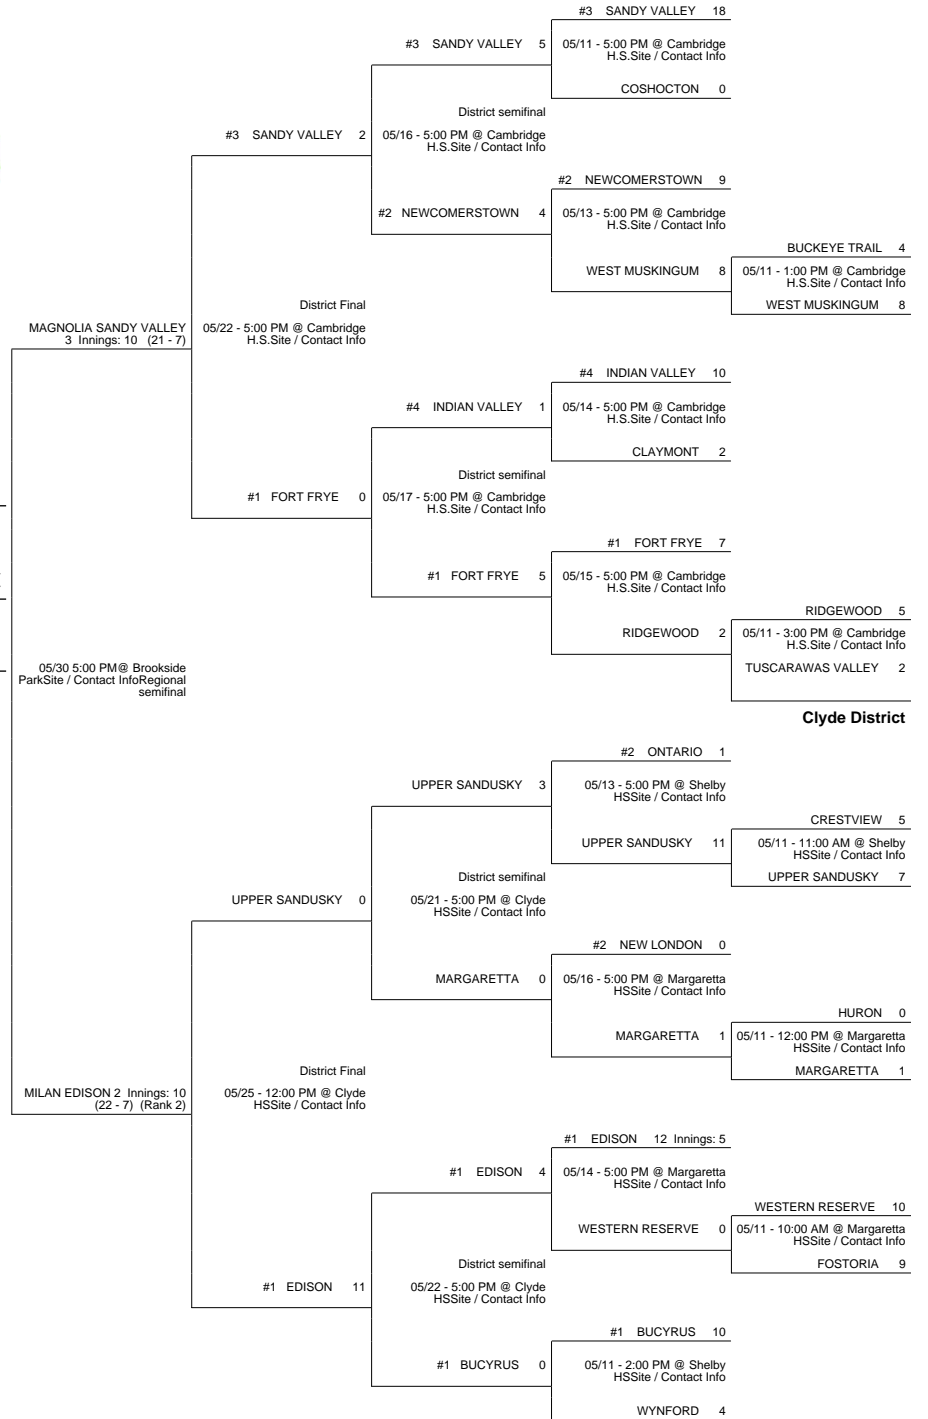

2013 OHSAA Girls Fast-Pitch Softball Tournament - Division III, Region 10 - Ashland

Bowling Green District

Cambridge District

2013 OHSAA Girls Fast-Pitch Softball Tournament - Division III, Region 10 - Ashland