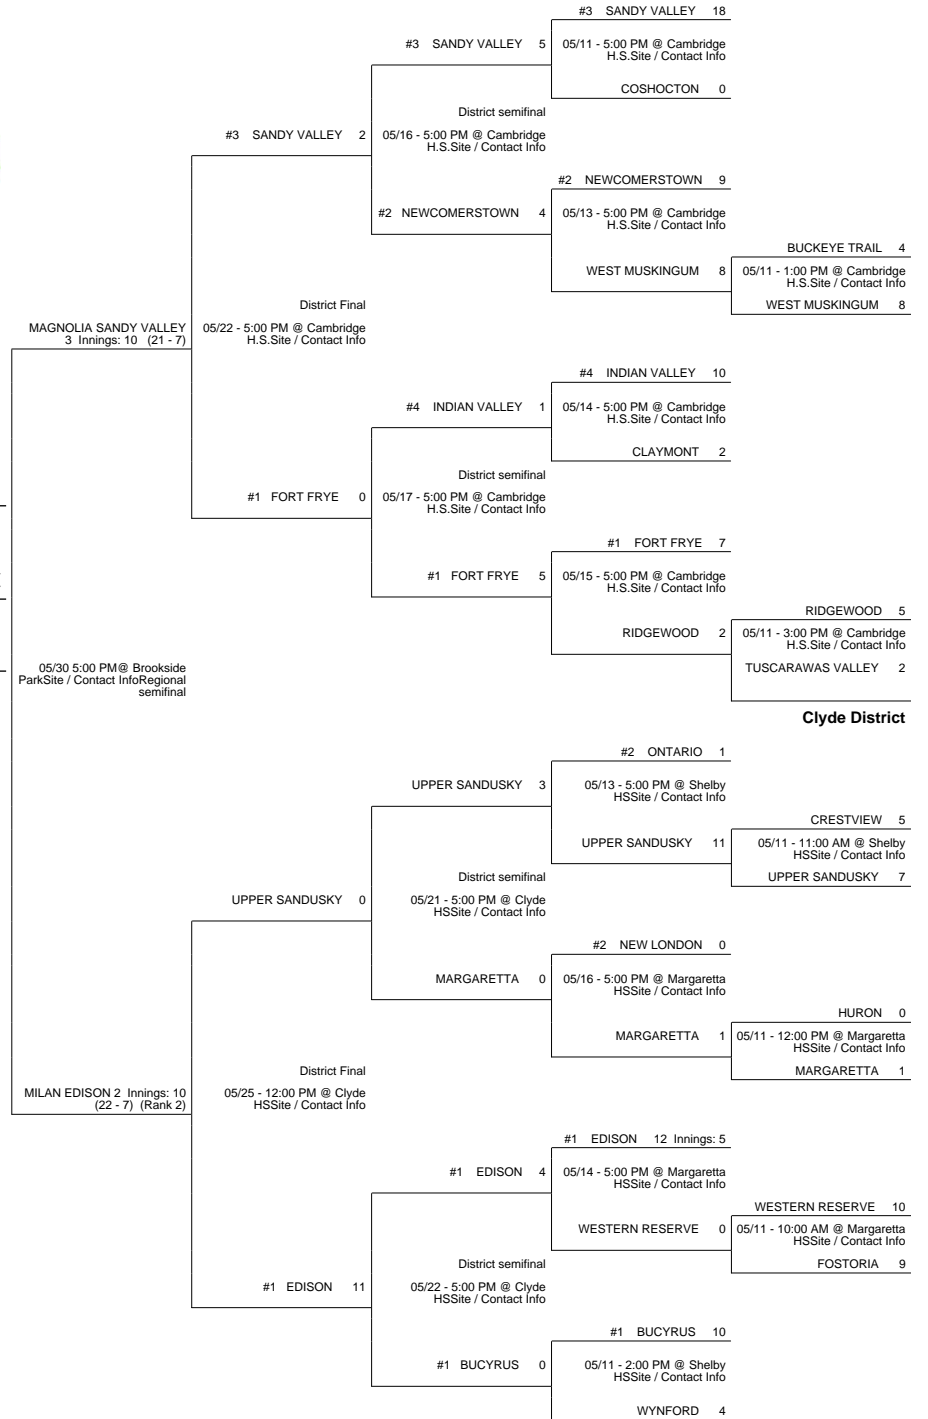

2013 OHSAA Girls Fast-Pitch Softball Tournament - Division III, Region 10 - Ashland

Bowling Green District

Cambridge District

Clyde District

2013 OHSAA Girls Fast-Pitch Softball Tournament - Division III, Region 10 - Ashland