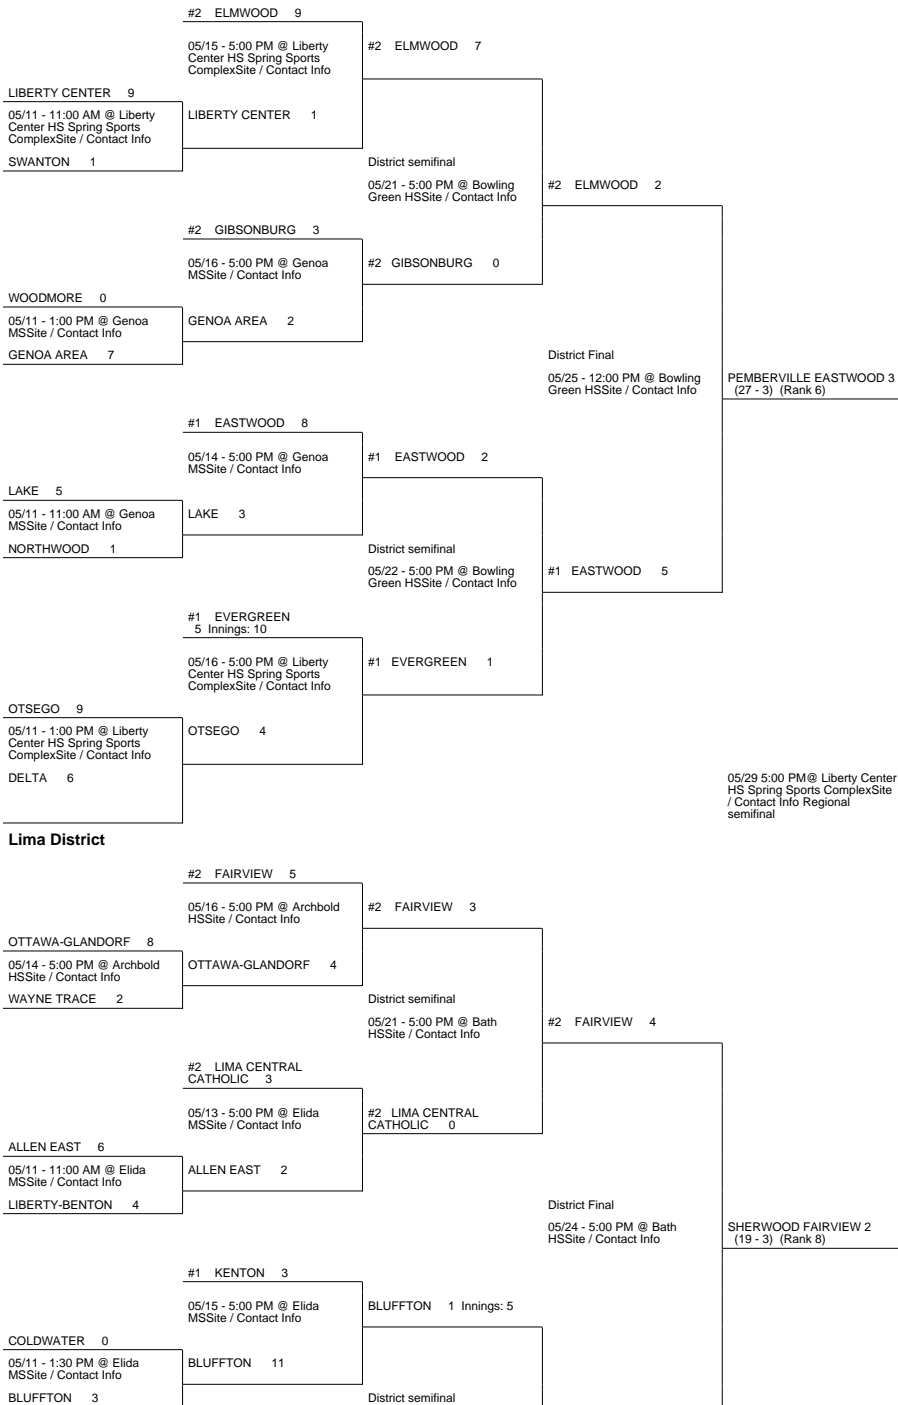

2013 OHSAA Girls Fast-Pitch Softball Tournament - Division III, Region 10 - Ashland

Bowling Green District

Cambridge District

2013 OHSAA Girls Fast-Pitch Softball Tournament - Division III, Region 10 - Ashland