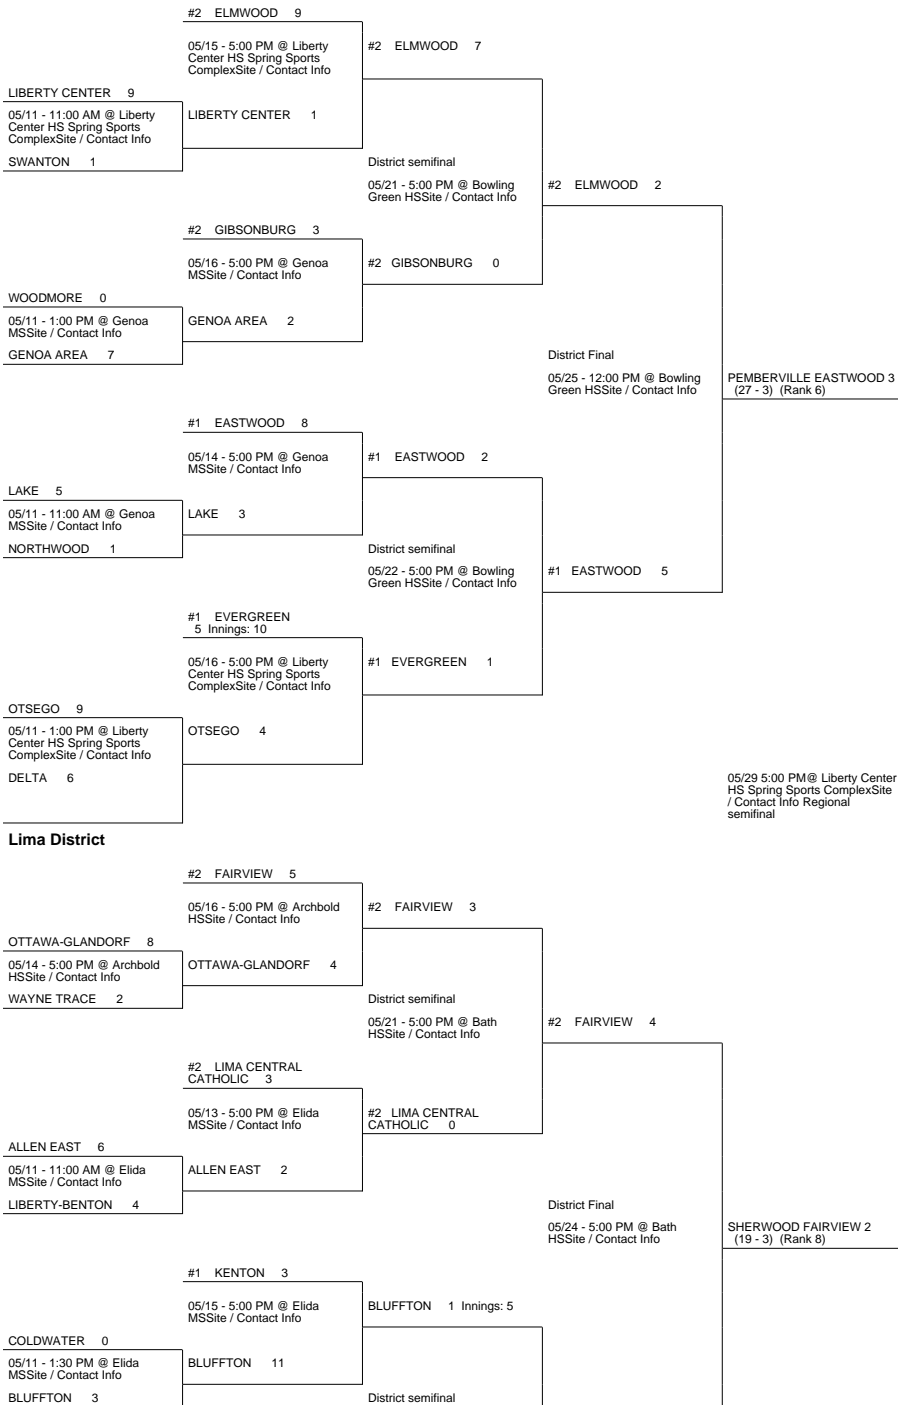

# 2013 OHSAA Girls Fast-Pitch Softball Tournament - Division III, Region 10 - Ashland

## Bowling Green District

## Cambridge District