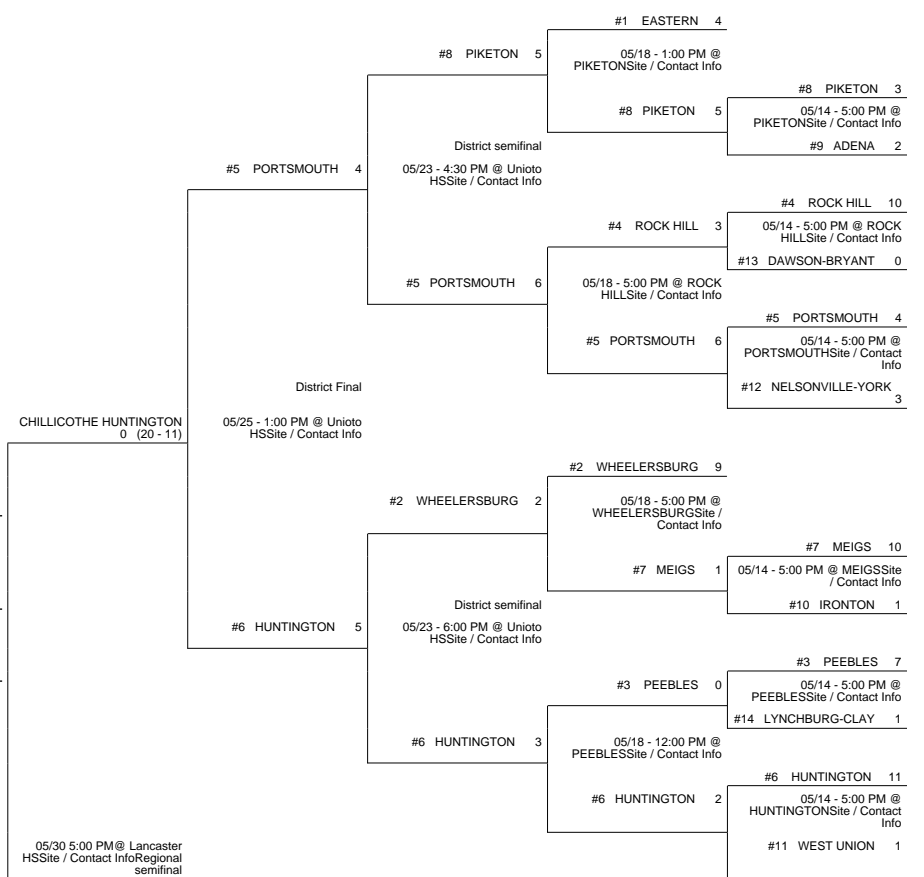

2013 OHSAA Girls Fast-Pitch Softball Tournament - Division III, Region 11 - Lancaster

St Clairsville District

Pickerington 1 District

Chillicothe 2 District

Chillicothe 1 District

2013 OHSAA Girls Fast-Pitch Softball Tournament - Division III, Region 11 - Lancaster