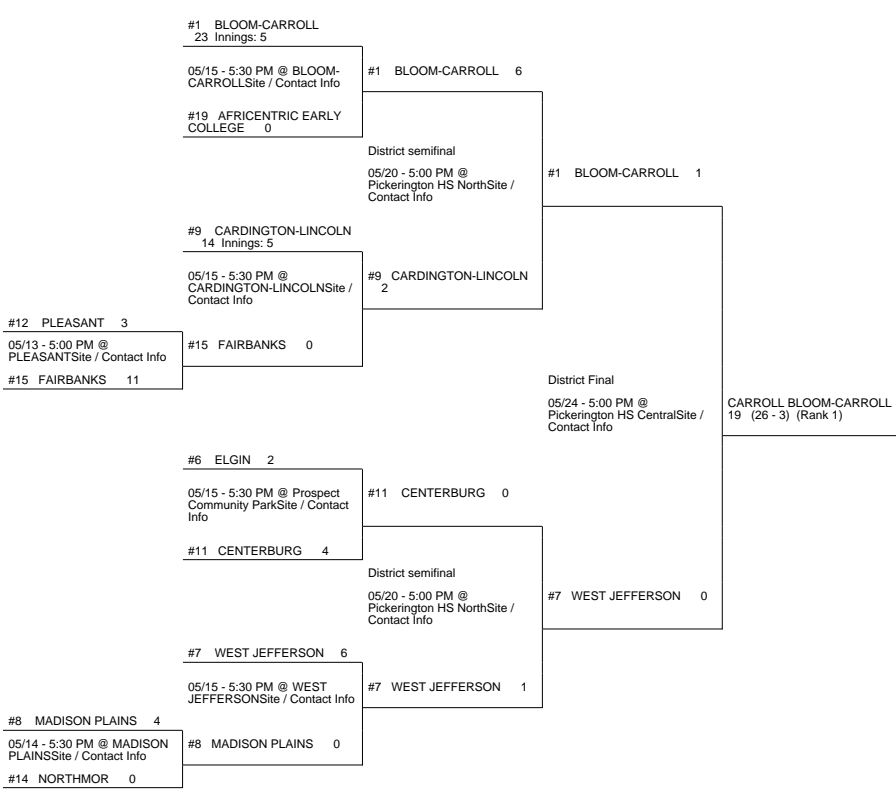

# 2013 OHSAA Girls Fast-Pitch Softball Tournament - Division III, Region 11 - Lancaster

## St Clairsville District

## Pickerington 1 District