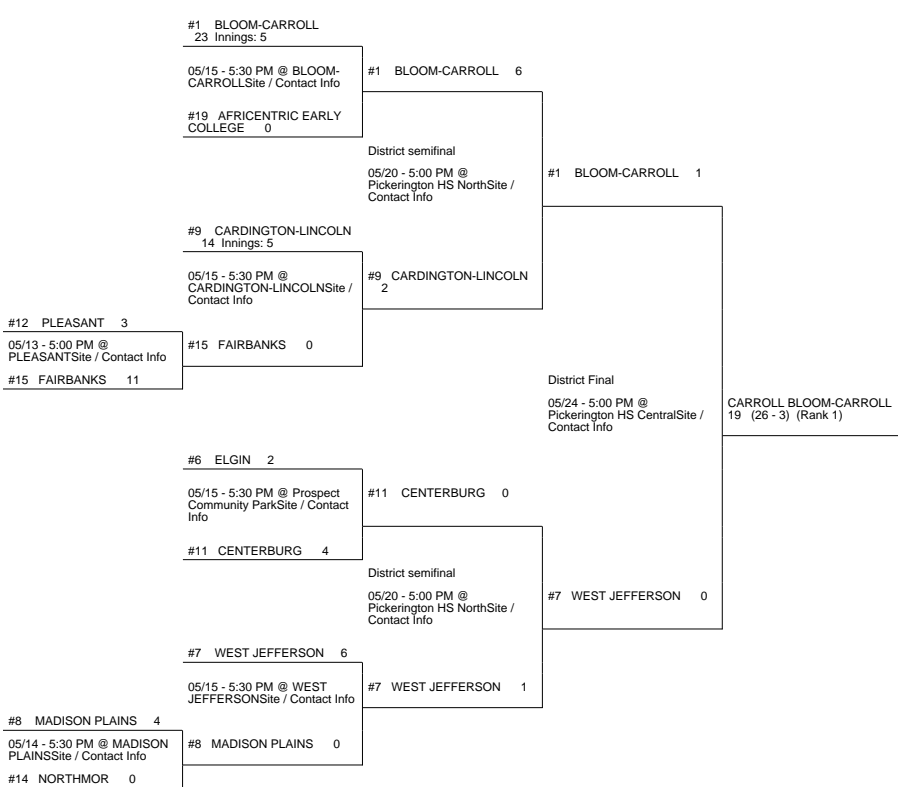

2013 OHSAA Girls Fast-Pitch Softball Tournament - Division III, Region 11 - Lancaster

St Clairsville District

Pickerington 1 District

Chillicothe 2 District

Chillicothe 1 District

2013 OHSAA Girls Fast-Pitch Softball Tournament - Division III, Region 11 - Lancaster