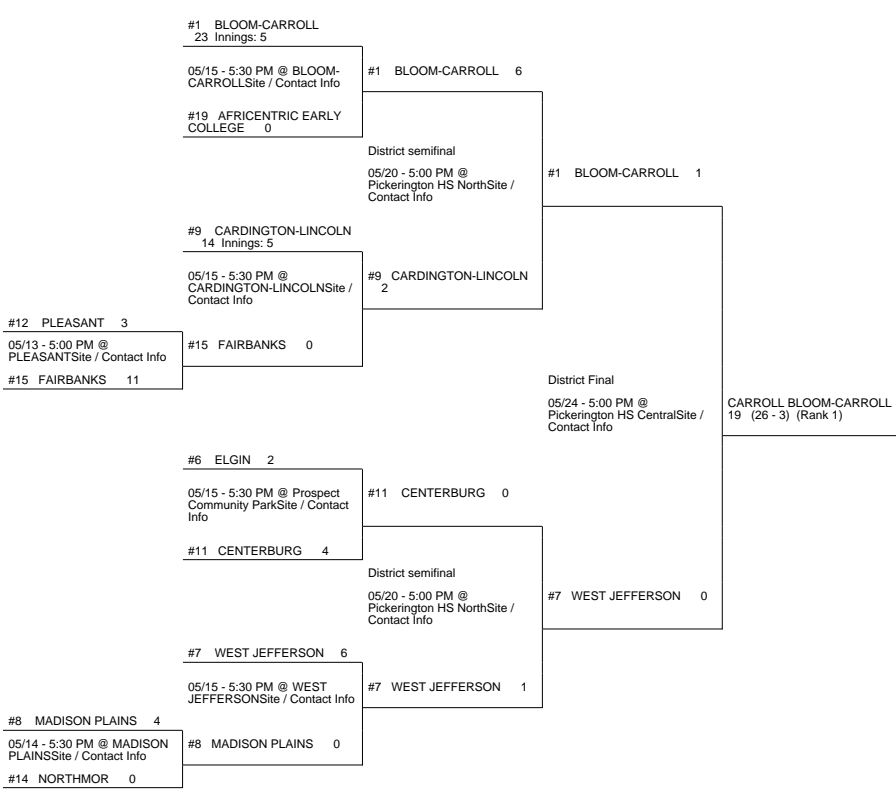

2013 OHSAA Girls Fast-Pitch Softball Tournament - Division III, Region 11 - Lancaster

St Clairsville District

Pickerington 1 District

Chillicothe 2 District

Chillicothe 1 District

2013 OHSAA Girls Fast-Pitch Softball Tournament - Division III, Region 11 - Lancaster