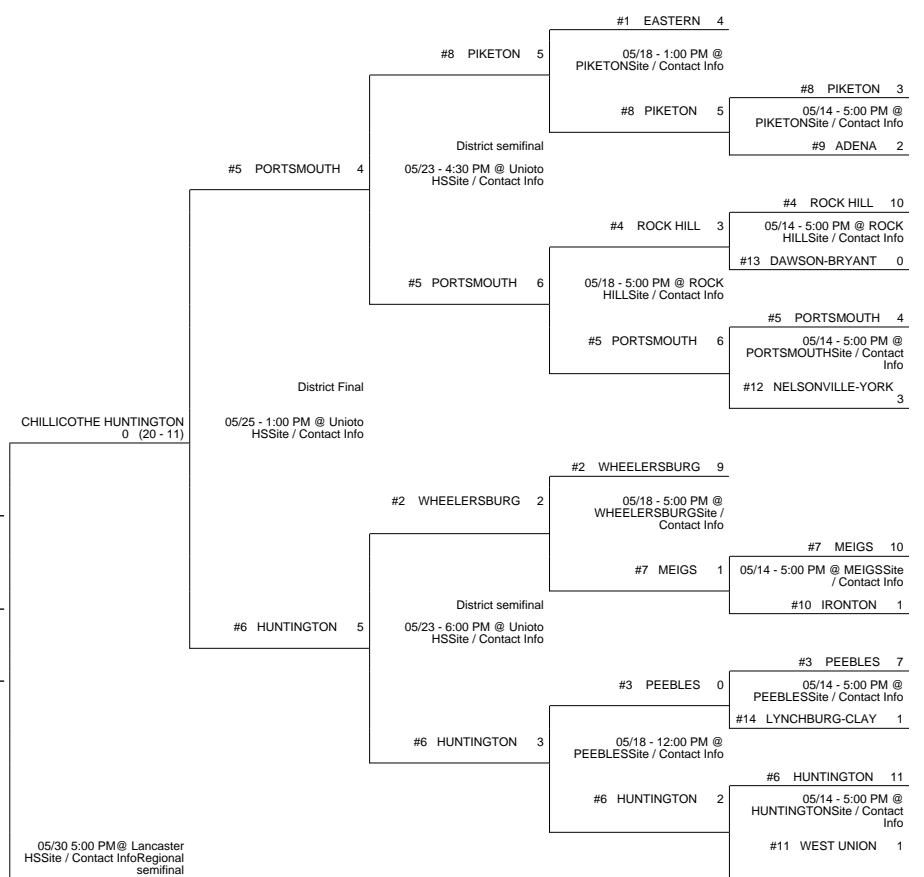

Chillicothe 2 District