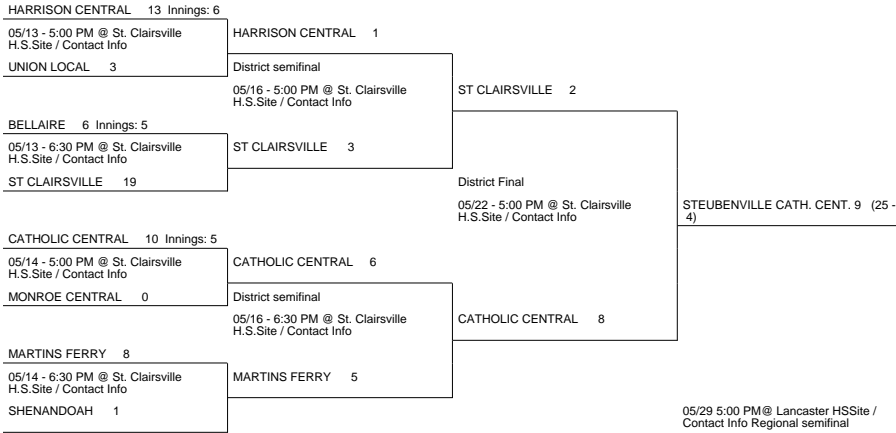

2013 OHSAA Girls Fast-Pitch Softball Tournament - Division III, Region 11 - Lancaster

St Clairsville District

Pickerington 1 District

Chillicothe 2 District

Chillicothe 1 District

2013 OHSAA Girls Fast-Pitch Softball Tournament - Division III, Region 11 - Lancaster