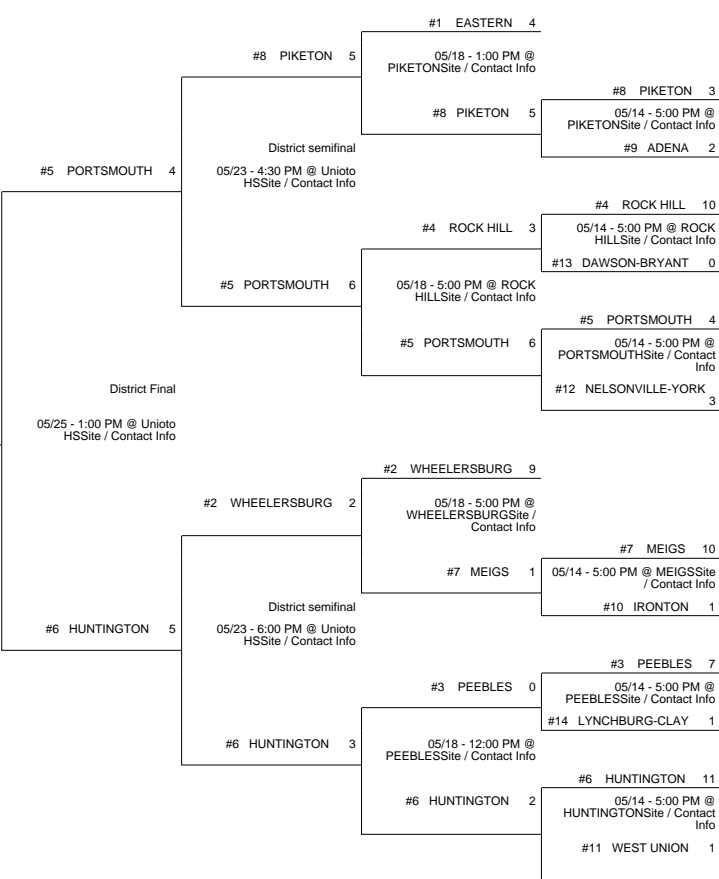

2013 OHSAA Girls Fast-Pitch Softball Tournament - Division III, Region 11 - Lancaster

St Clairsville District

Pickerington 1 District

Chillicothe 2 District

Chillicothe 1 District

2013 OHSAA Girls Fast-Pitch Softball Tournament - Division III, Region 11 - Lancaster