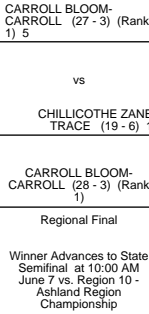

2013 OHSAA Girls Fast-Pitch Softball Tournament - Division III, Region 11 - Lancaster

St Clairsville District

Pickerington 1 District

Chillicothe 2 District

Chillicothe 1 District

2013 OHSAA Girls Fast-Pitch Softball Tournament - Division III, Region 11 - Lancaster