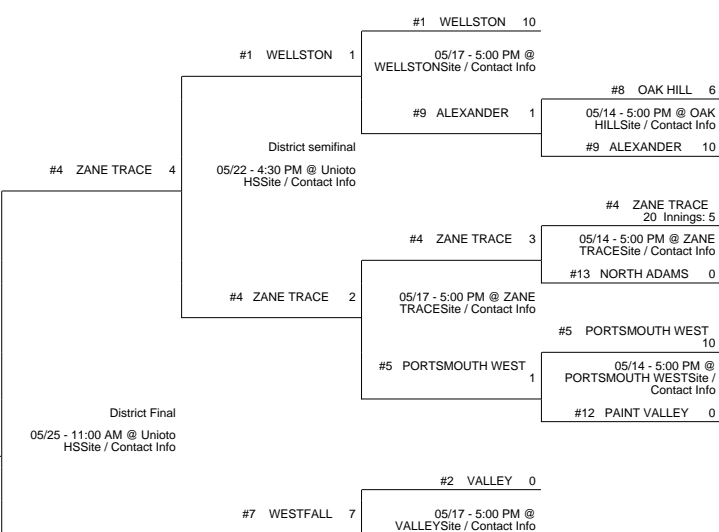

2013 OHSAA Girls Fast-Pitch Softball Tournament - Division III, Region 11 - Lancaster

St Clairsville District

Pickerington 1 District

Chillicothe 2 District

Chillicothe 1 District

2013 OHSAA Girls Fast-Pitch Softball Tournament - Division III, Region 11 - Lancaster