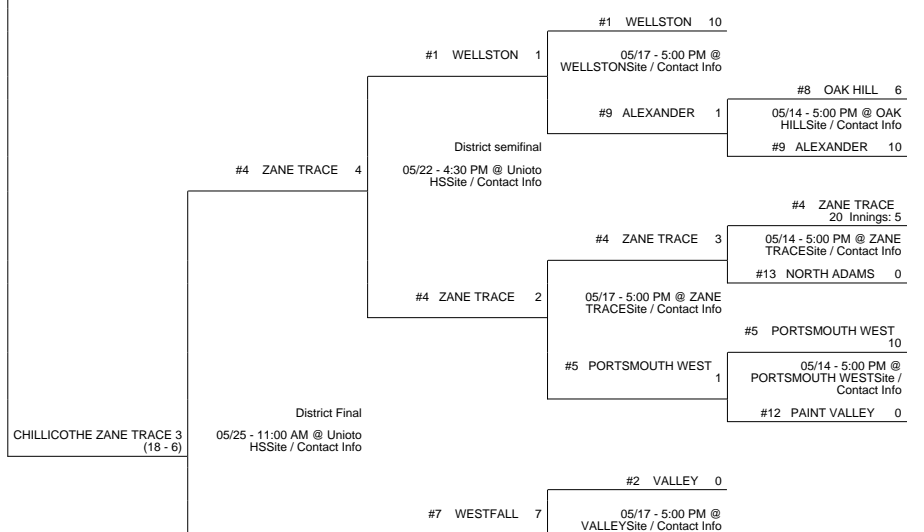

2013 OHSAA Girls Fast-Pitch Softball Tournament - Division III, Region 11 - Lancaster

St Clairsville District

Pickerington 1 District

Chillicothe 2 District

Chillicothe 1 District

2013 OHSAA Girls Fast-Pitch Softball Tournament - Division III, Region 11 - Lancaster