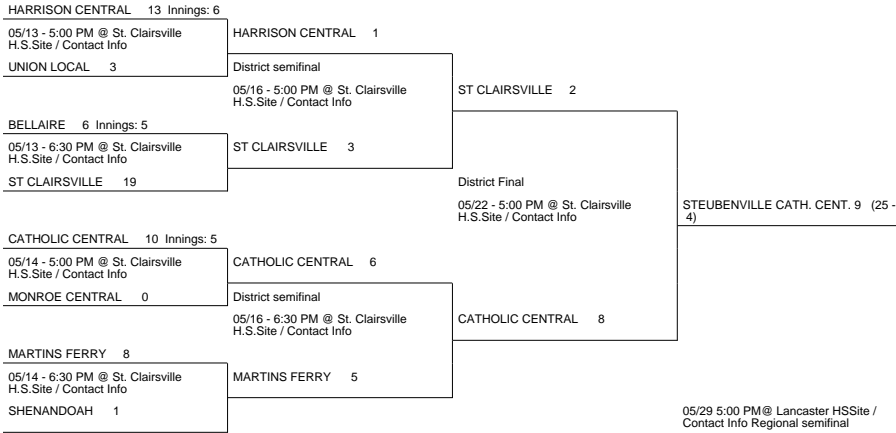

# 2013 OHSAA Girls Fast-Pitch Softball Tournament - Division III, Region 11 - Lancaster

## St Clairsville District

## Pickerington 1 District