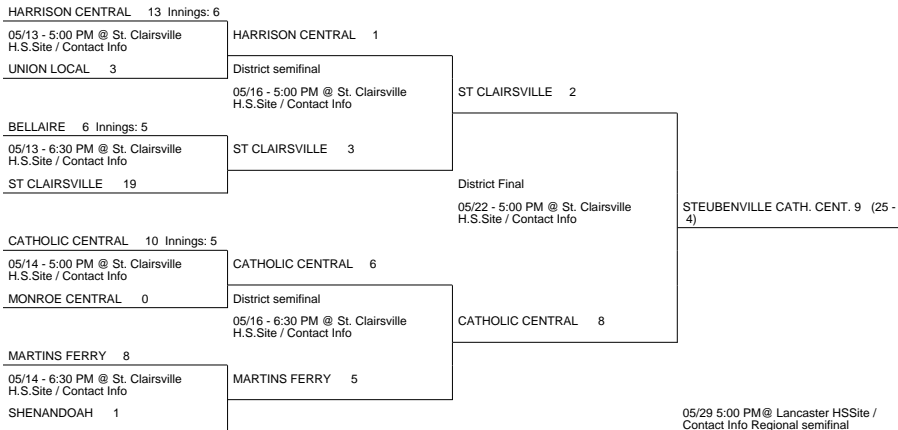

2013 OHSAA Girls Fast-Pitch Softball Tournament - Division III, Region 11 - Lancaster

St Clairsville District

Pickerington 1 District

Chillicothe 2 District

Chillicothe 1 District

2013 OHSAA Girls Fast-Pitch Softball Tournament - Division III, Region 11 - Lancaster