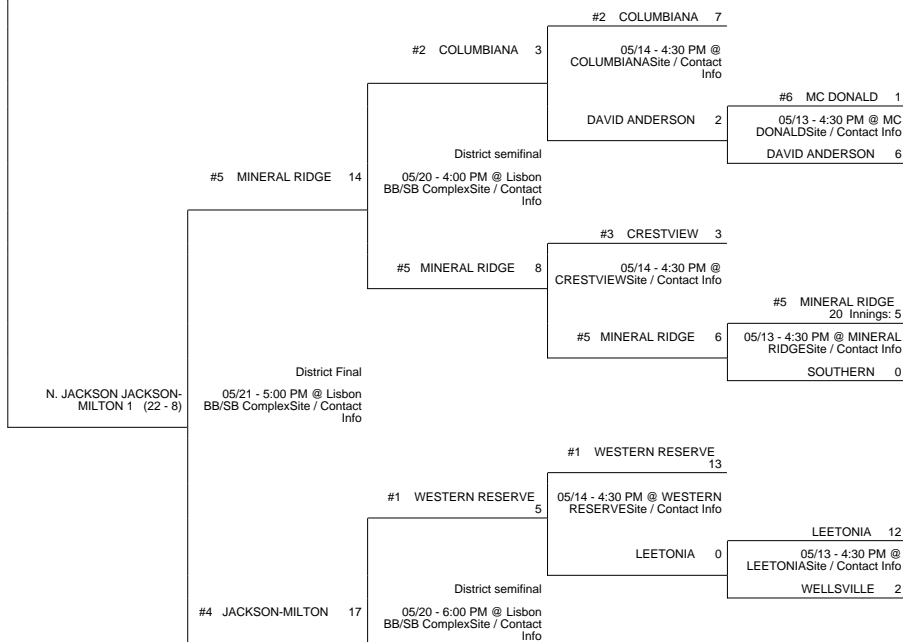

2013 OHSAA Girls Fast-Pitch Softball Tournament - Division IV, Region 13 - Kent

Warren District

Shelby District

Lisbon District

Copley District

2013 OHSAA Girls Fast-Pitch Softball Tournament - Division IV, Region 13 - Kent