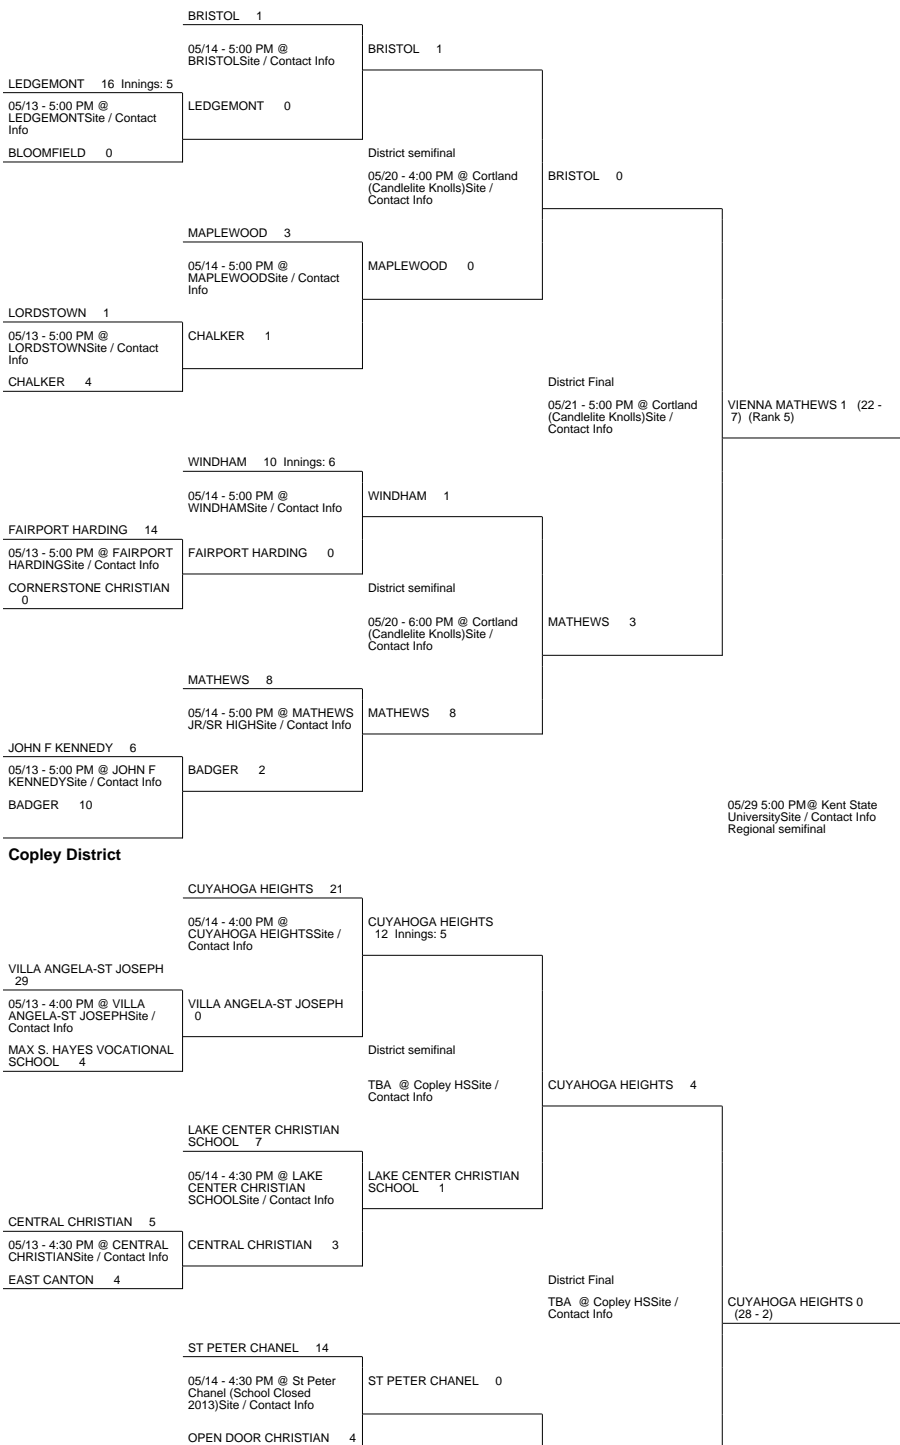

2013 OHSAA Girls Fast-Pitch Softball Tournament - Division IV, Region 13 - Kent

Warren District

Shelby District

Lisbon District

2013 OHSAA Girls Fast-Pitch Softball Tournament - Division IV, Region 13 - Kent