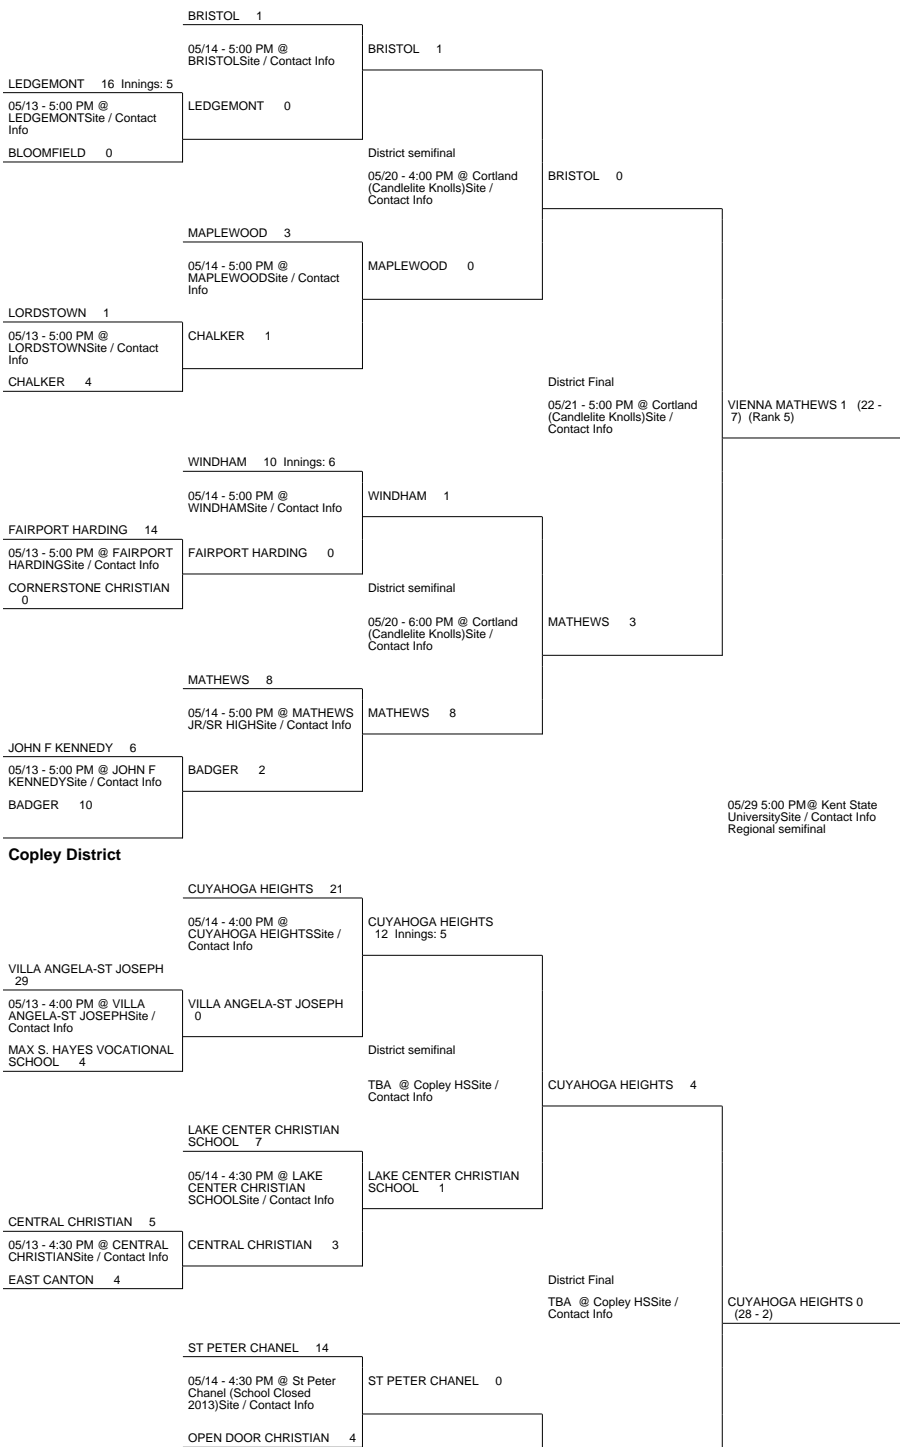

2013 OHSAA Girls Fast-Pitch Softball Tournament - Division IV, Region 13 - Kent

Warren District

Shelby District

Lisbon District

Copley District

2013 OHSAA Girls Fast-Pitch Softball Tournament - Division IV, Region 13 - Kent