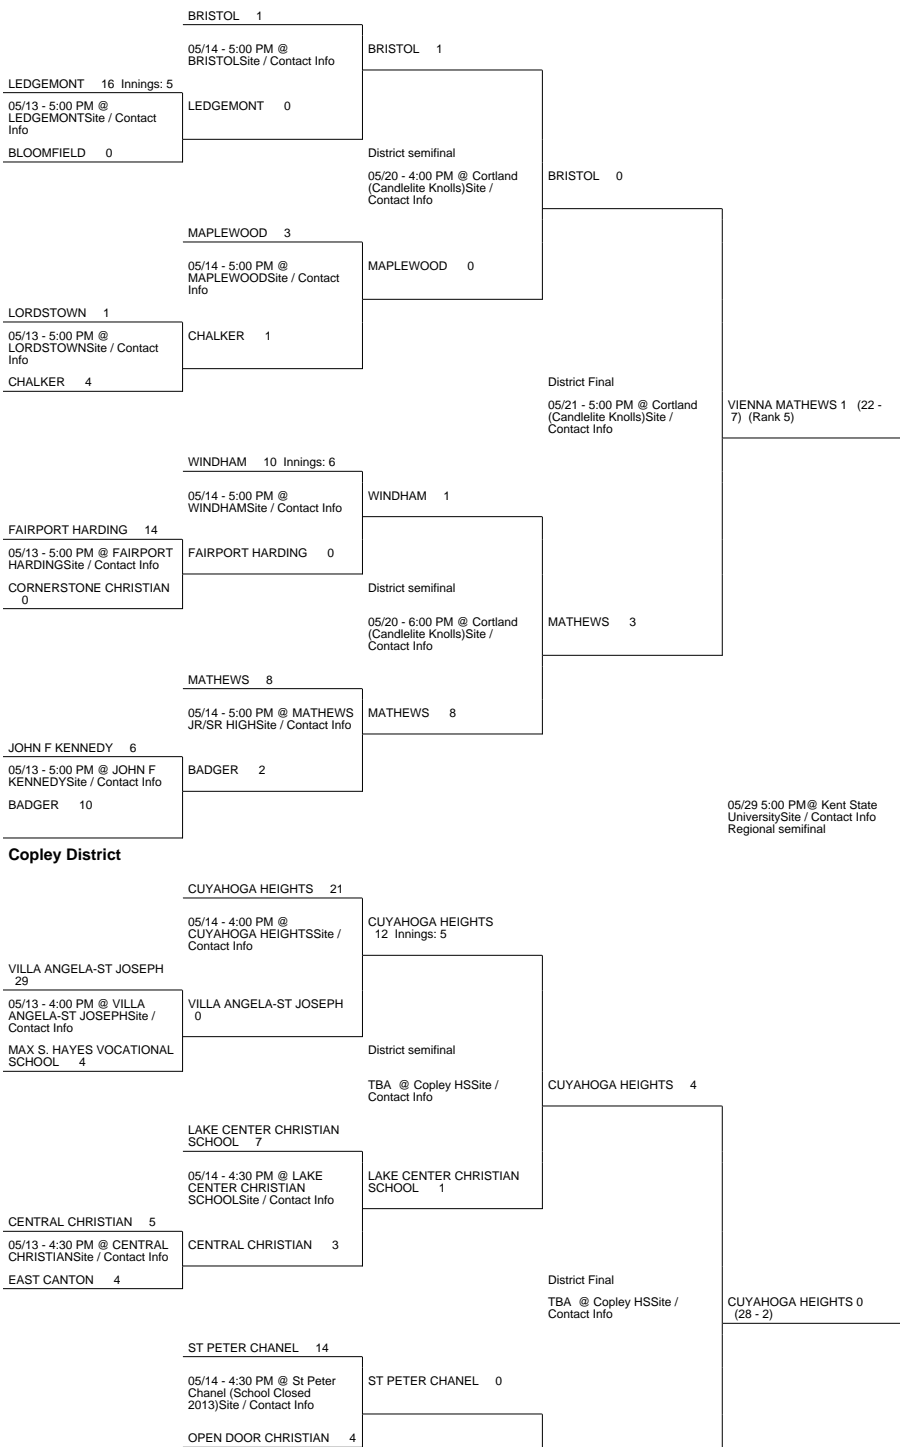

2013 OHSAA Girls Fast-Pitch Softball Tournament - Division IV, Region 13 - Kent

Warren District

Shelby District

Lisbon District

2013 OHSAA Girls Fast-Pitch Softball Tournament - Division IV, Region 13 - Kent