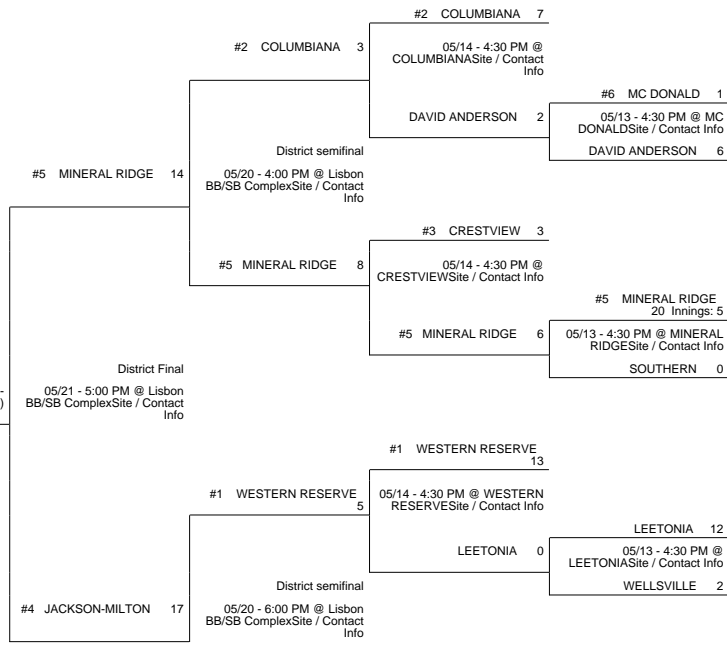

2013 OHSAA Girls Fast-Pitch Softball Tournament - Division IV, Region 13 - Kent

Warren District

Shelby District

Lisbon District

2013 OHSAA Girls Fast-Pitch Softball Tournament - Division IV, Region 13 - Kent