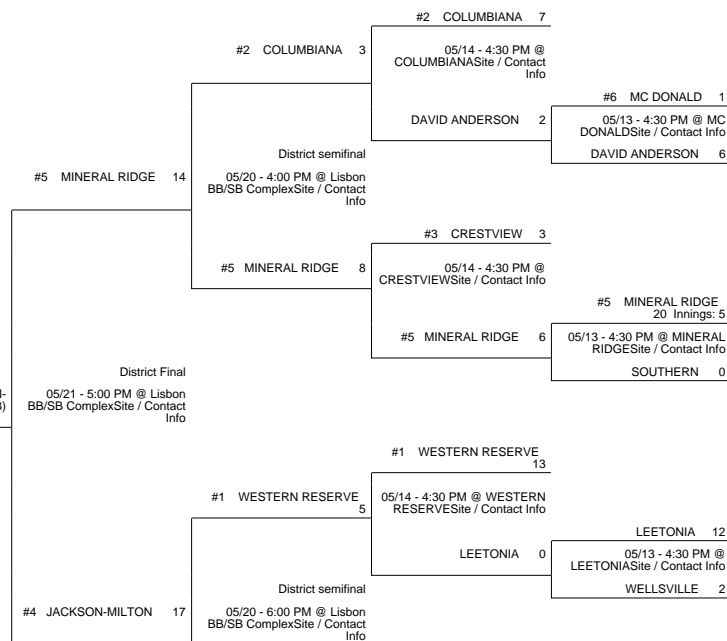

2013 OHSAA Girls Fast-Pitch Softball Tournament - Division IV, Region 13 - Kent

Warren District

Shelby District

Lisbon District

2013 OHSAA Girls Fast-Pitch Softball Tournament - Division IV, Region 13 - Kent