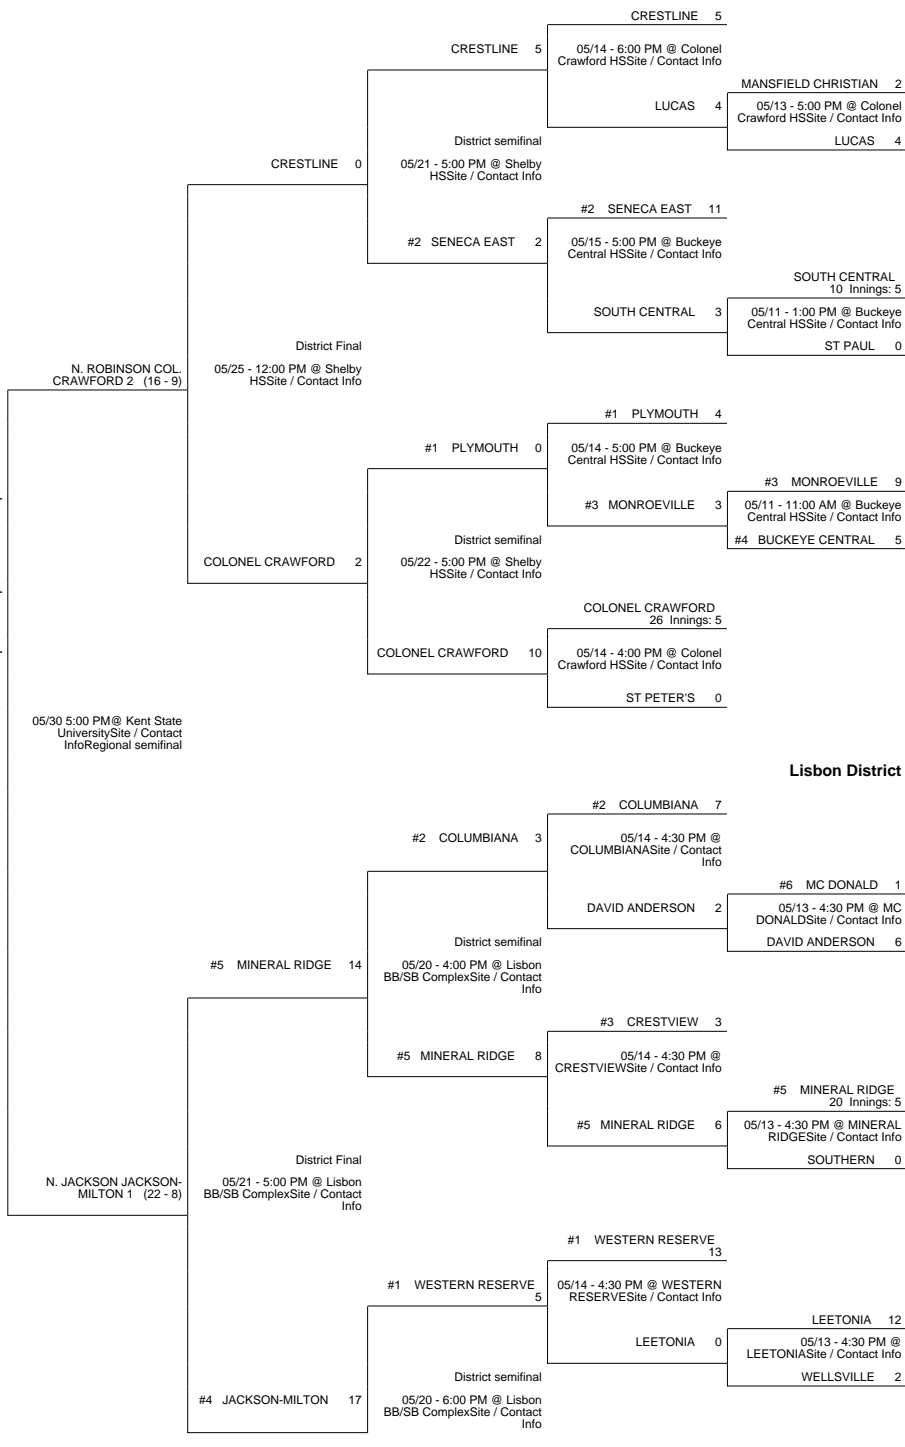

2013 OHSAA Girls Fast-Pitch Softball Tournament - Division IV, Region 13 - Kent

Warren District

Shelby District

Lisbon District

2013 OHSAA Girls Fast-Pitch Softball Tournament - Division IV, Region 13 - Kent