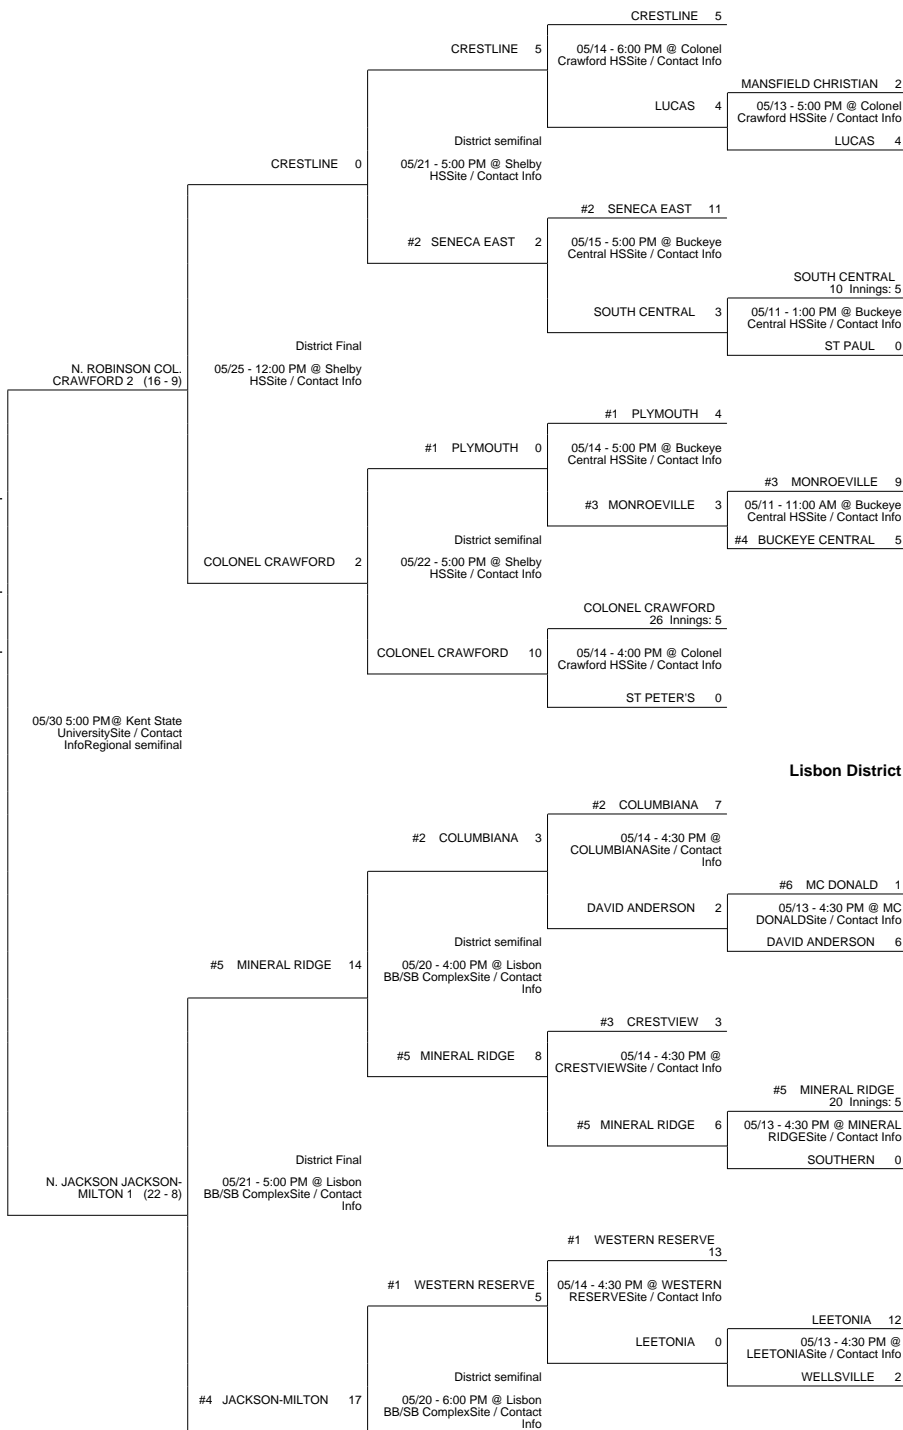

2013 OHSAA Girls Fast-Pitch Softball Tournament - Division IV, Region 13 - Kent

Warren District

Shelby District

Lisbon District

Copley District

2013 OHSAA Girls Fast-Pitch Softball Tournament - Division IV, Region 13 - Kent