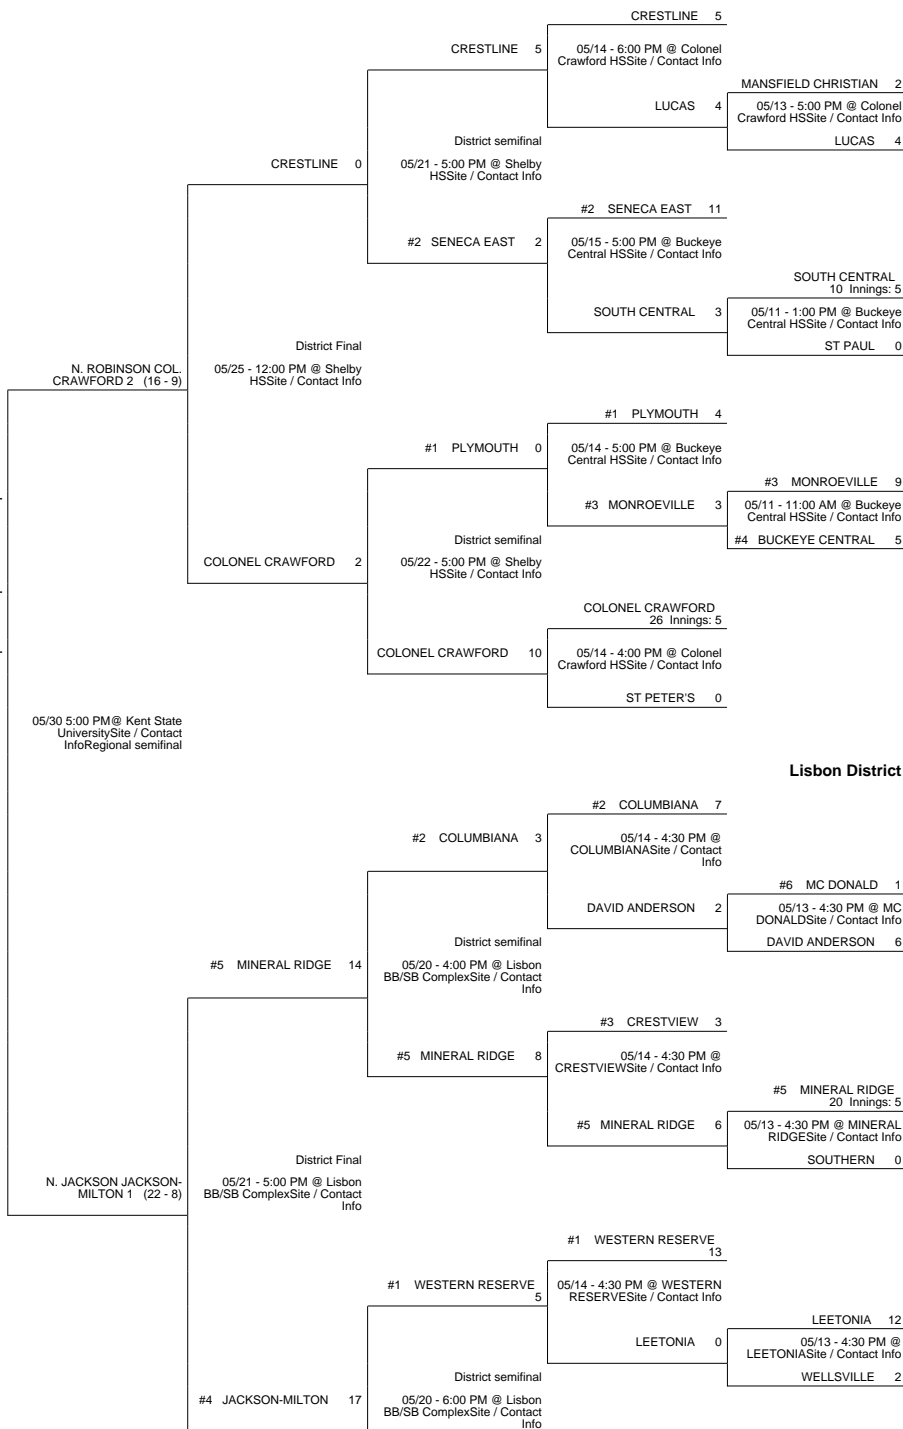

2013 OHSAA Girls Fast-Pitch Softball Tournament - Division IV, Region 13 - Kent

Warren District

Shelby District

Lisbon District

2013 OHSAA Girls Fast-Pitch Softball Tournament - Division IV, Region 13 - Kent