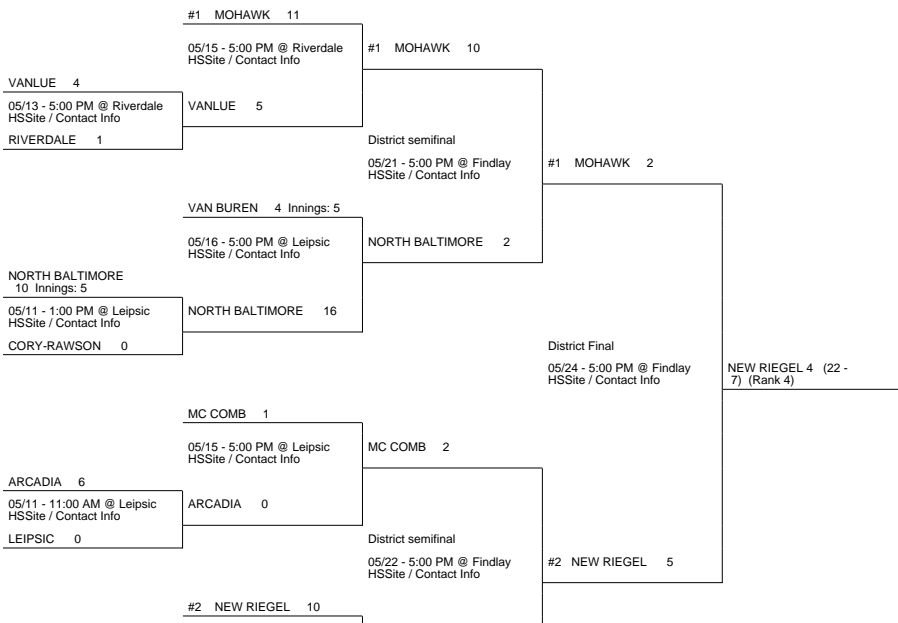

# 2013 OHSAA Girls Fast-Pitch Softball Tournament - Division IV, Region 14 - Findlay

## Elida District

## Findlay District

## Bryan District