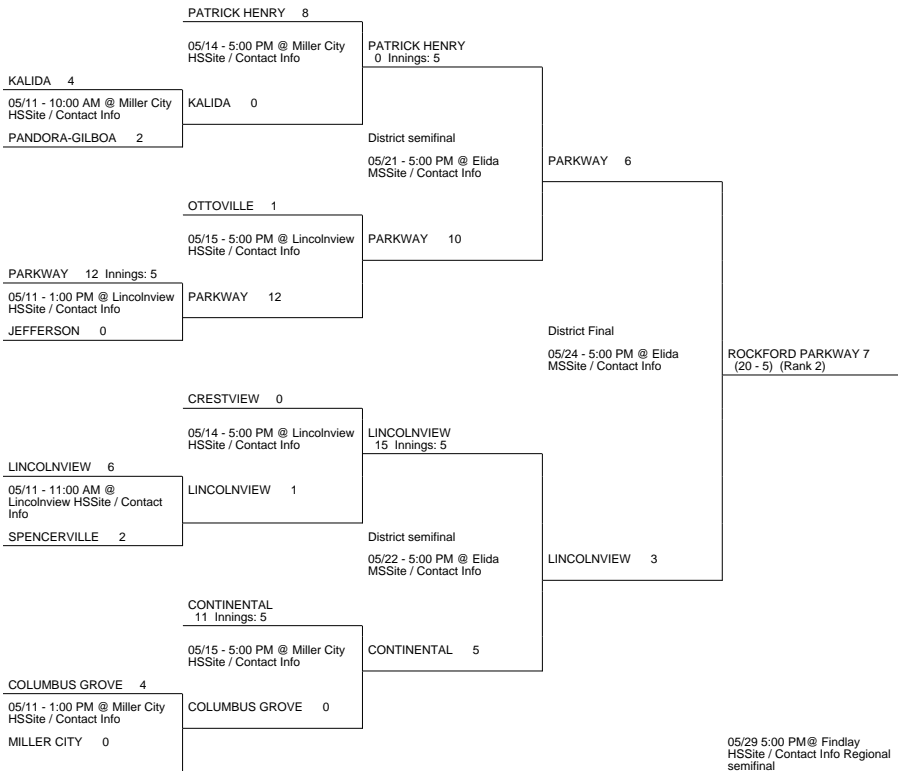

# 2013 OHSAA Girls Fast-Pitch Softball Tournament - Division IV, Region 14 - Findlay

## Elida District

## Findlay District

## Bryan District