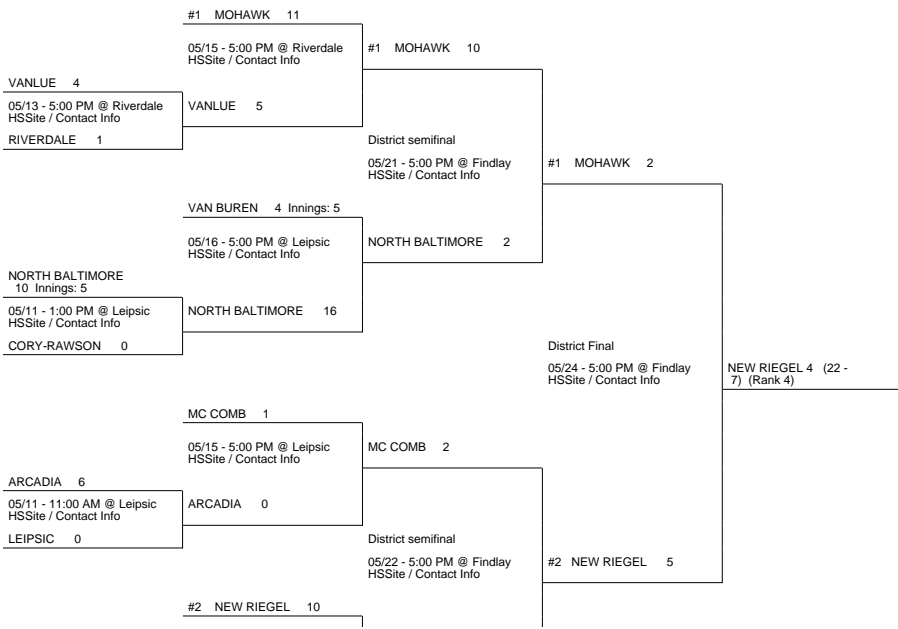

Findlay District