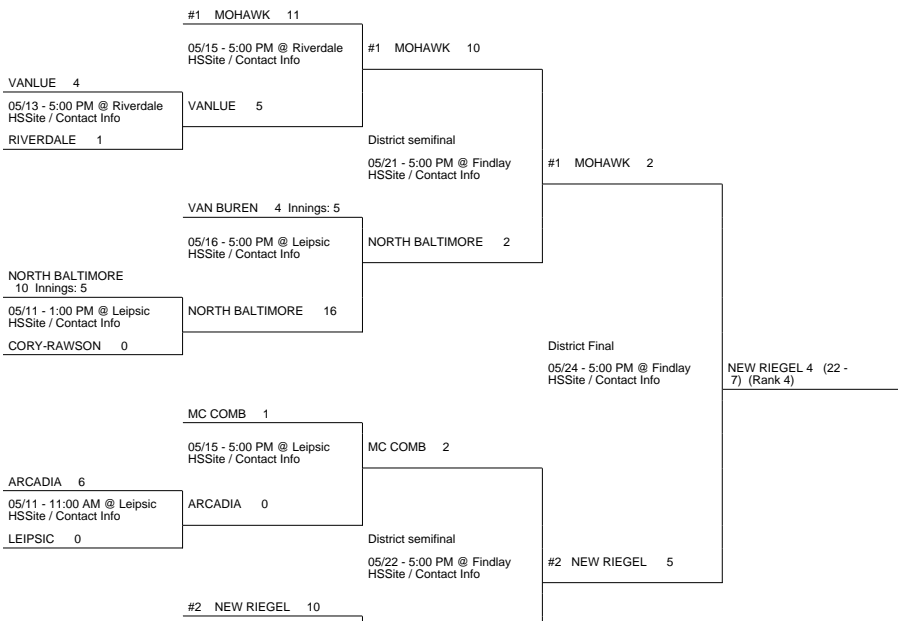

2013 OHSAA Girls Fast-Pitch Softball Tournament - Division IV, Region 14 - Findlay

Elida District

Bryan District

Findlay District

Fostoria District

2013 OHSAA Girls Fast-Pitch Softball Tournament - Division IV, Region 14 - Findlay

05/16 - 5:00 PM @ Riverdale HSSite / Contact Info	#2 NEW RIEGEL 9
ARLINGTON 8 Innings: 11 05/14 - 5:00 PM @ Riverdale HSSite / Contact Info	ARLINGTON 3
CAREY 7	

#1 ST JOSEPH CENTRAL CATHOLIC 8	05/17 - 5:00 PM @ Gibsonburg HSSite / Contact Info	DANBURY 7
	DANBURY 2	05/15 - 5:00 PM @ Gibsonburg HSSite / Contact Info
		OTTAWA HILLS 3