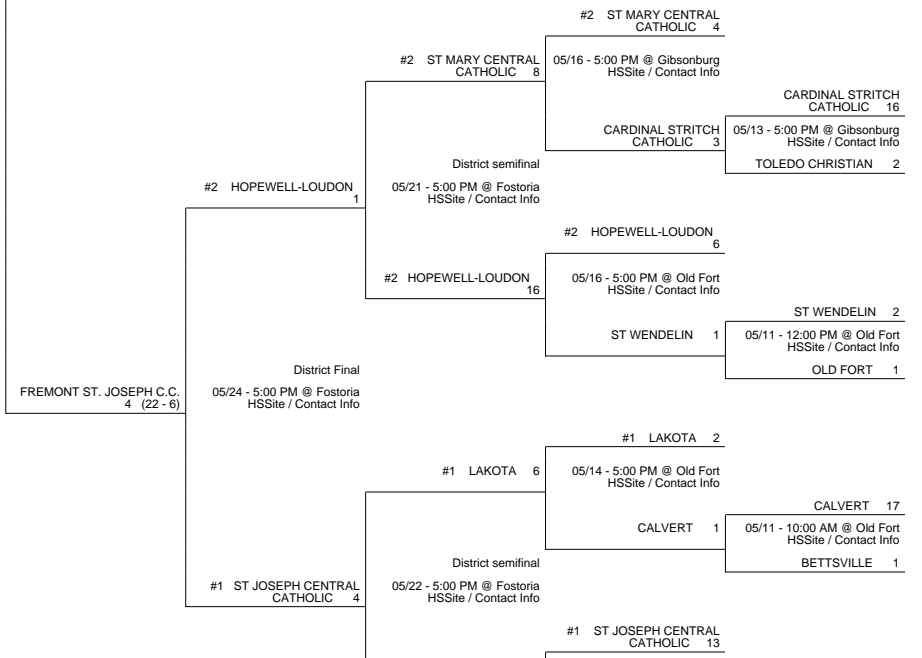

Fostoria District