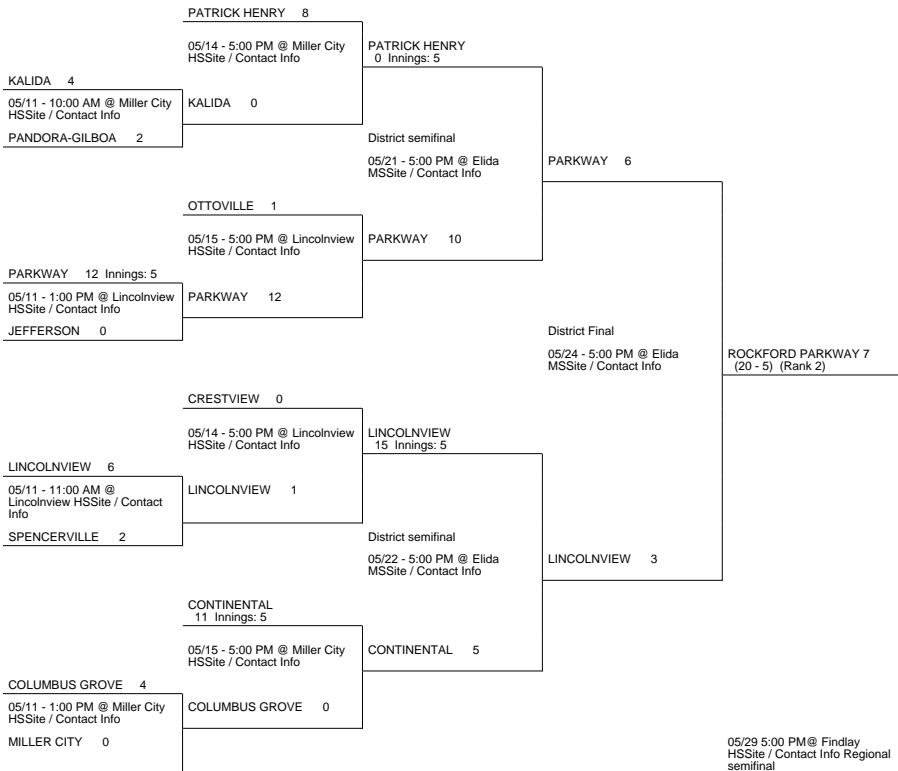

# 2013 OHSAA Girls Fast-Pitch Softball Tournament - Division IV, Region 14 - Findlay

## Elida District

## Bryan District