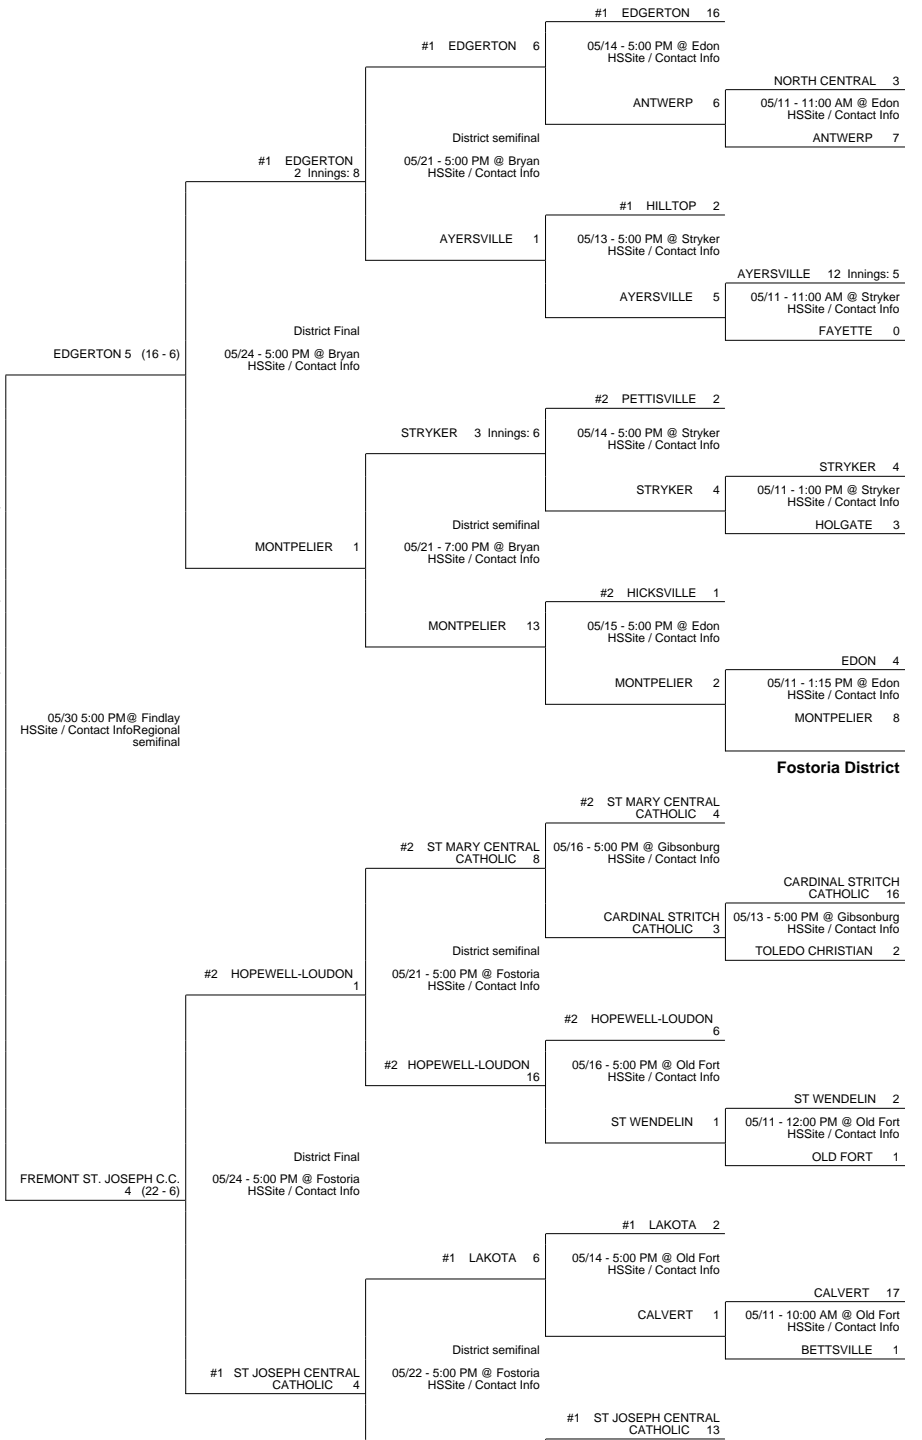

# 2013 OHSAA Girls Fast-Pitch Softball Tournament - Division IV, Region 14 - Findlay

## Elida District

## Bryan District