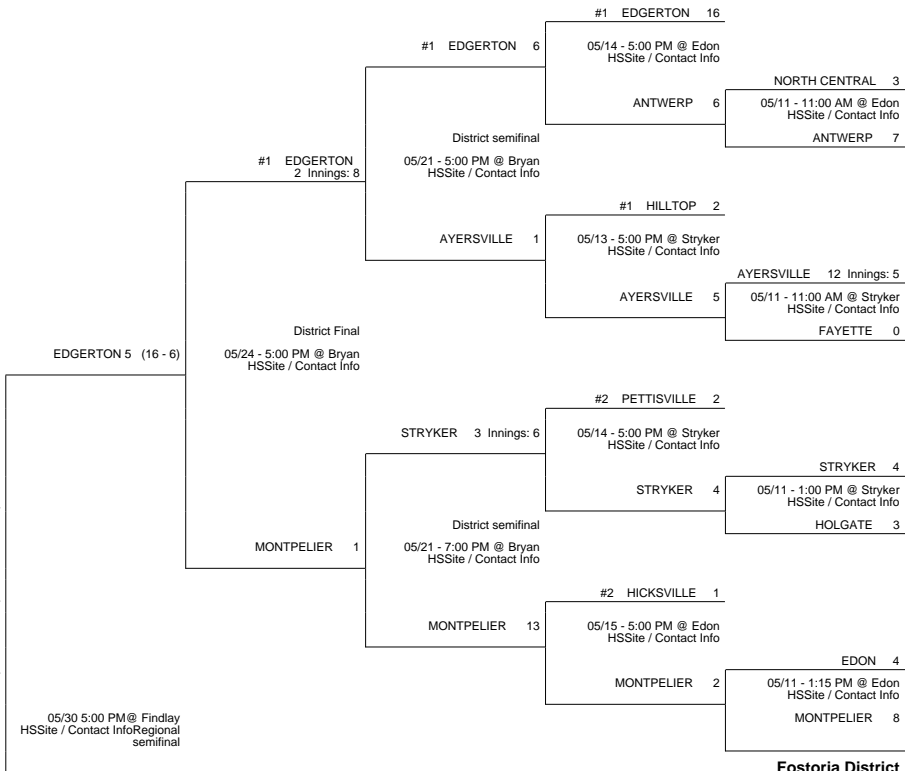

2013 OHSAA Girls Fast-Pitch Softball Tournament - Division IV, Region 14 - Findlay

Elida District

Bryan District

Findlay District

Fostoria District

2013 OHSAA Girls Fast-Pitch Softball Tournament - Division IV, Region 14 - Findlay