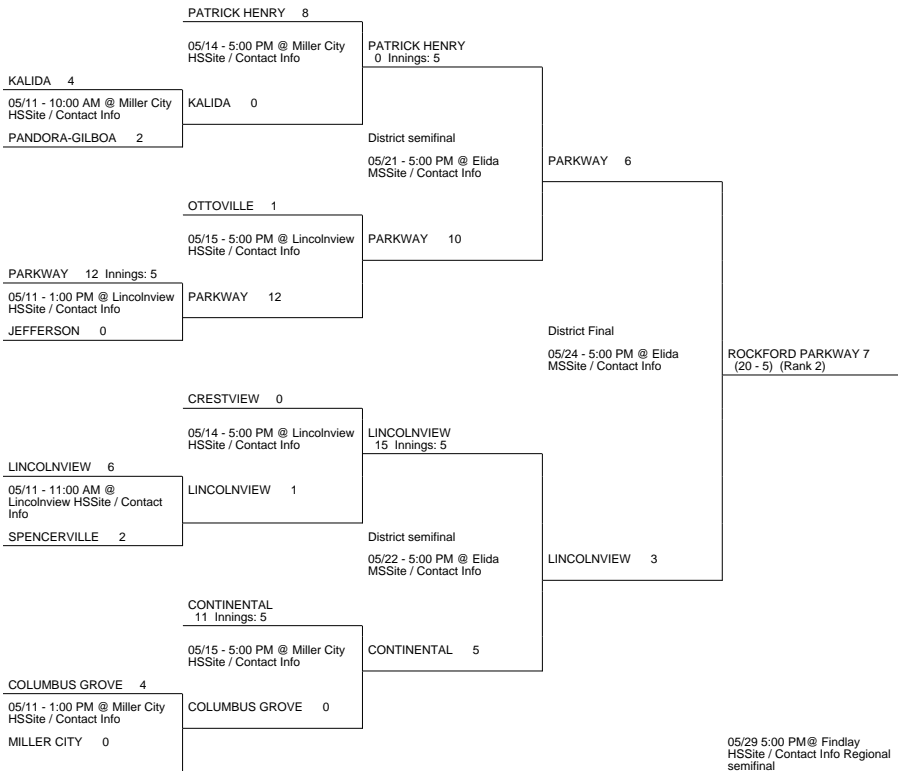

2013 OHSAA Girls Fast-Pitch Softball Tournament - Division IV, Region 14 - Findlay

Elida District

Bryan District

Findlay District

Fostoria District

2013 OHSAA Girls Fast-Pitch Softball Tournament - Division IV, Region 14 - Findlay

05/16 - 5:00 PM @ Riverdale HSSite / Contact Info	#2 NEW RIEGEL 9
ARLINGTON 8 Innings: 11 05/14 - 5:00 PM @ Riverdale HSSite / Contact Info	ARLINGTON 3
CAREY 7	

#1 ST JOSEPH CENTRAL CATHOLIC 8	05/17 - 5:00 PM @ Gibsonburg HSSite / Contact Info	DANBURY 7
	DANBURY 2	05/15 - 5:00 PM @ Gibsonburg HSSite / Contact Info
		OTTAWA HILLS 3