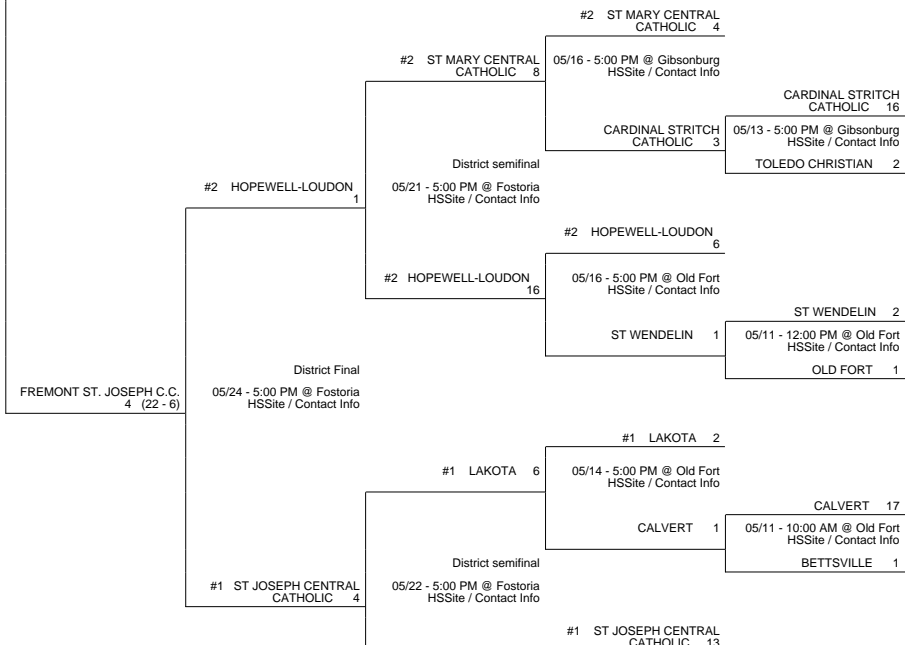

2013 OHSAA Girls Fast-Pitch Softball Tournament - Division IV, Region 14 - Findlay

Elida District

Bryan District

Findlay District

Fostoria District

2013 OHSAA Girls Fast-Pitch Softball Tournament - Division IV, Region 14 - Findlay

05/16 - 5:00 PM @ Riverdale HSSite / Contact Info	#2 NEW RIEGEL 9
ARLINGTON 8 Innings: 11 05/14 - 5:00 PM @ Riverdale HSSite / Contact Info	ARLINGTON 3
CAREY 7	

#1 ST JOSEPH CENTRAL CATHOLIC 8	05/17 - 5:00 PM @ Gibsonburg HSSite / Contact Info	DANBURY 7
	DANBURY 2	05/15 - 5:00 PM @ Gibsonburg HSSite / Contact Info
		OTTAWA HILLS 3