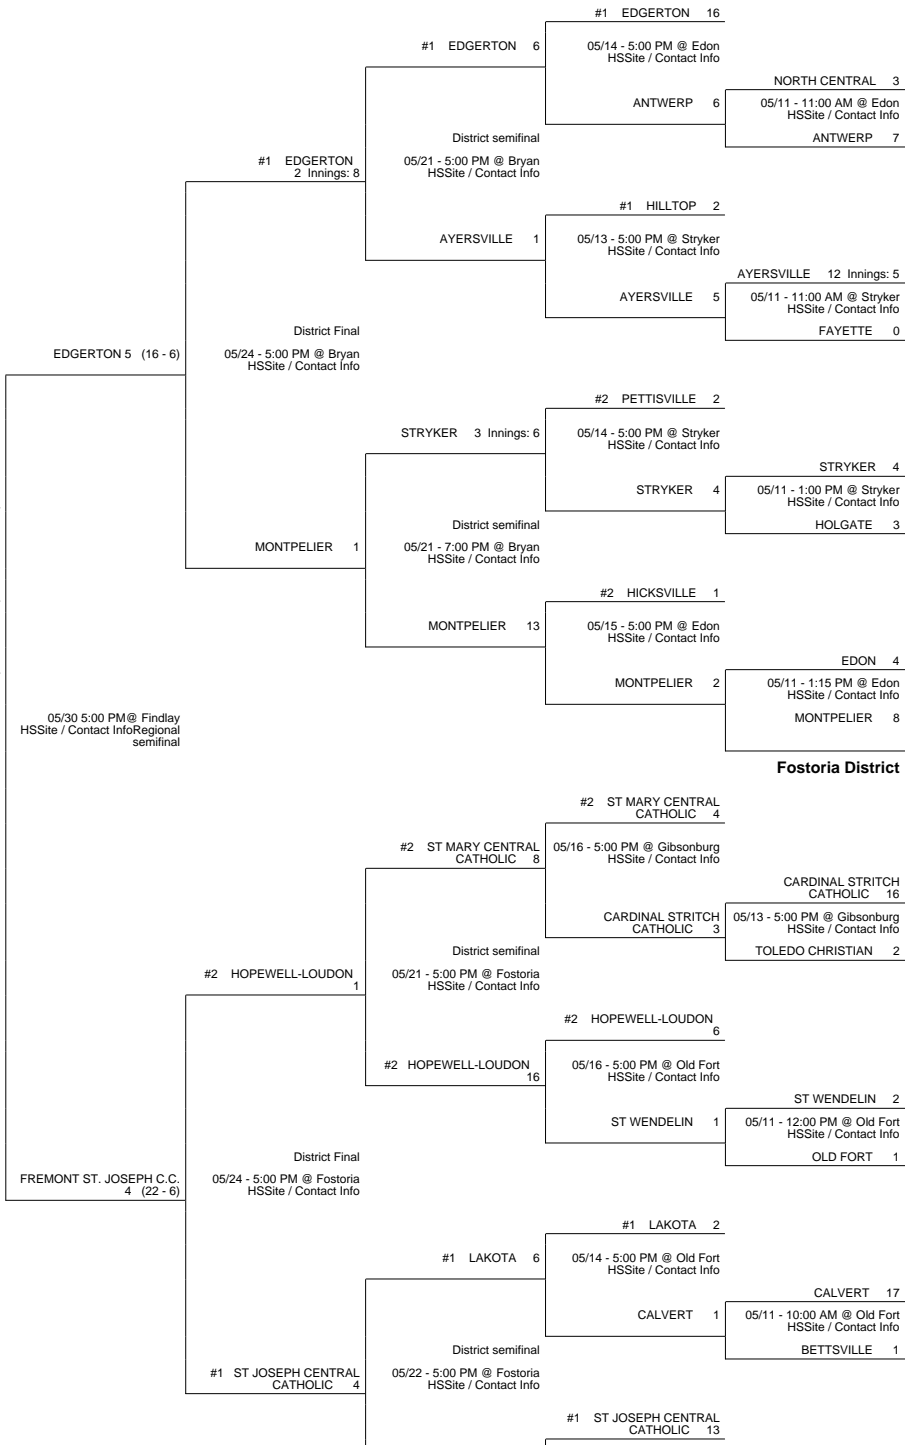

# 2013 OHSAA Girls Fast-Pitch Softball Tournament - Division IV, Region 14 - Findlay

## Elida District

## Findlay District

## Bryan District