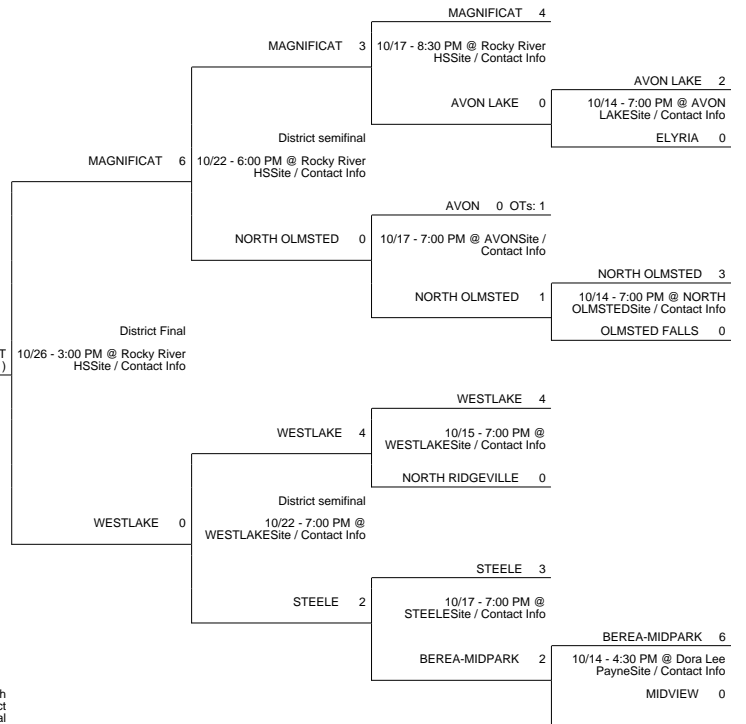

Rocky River District