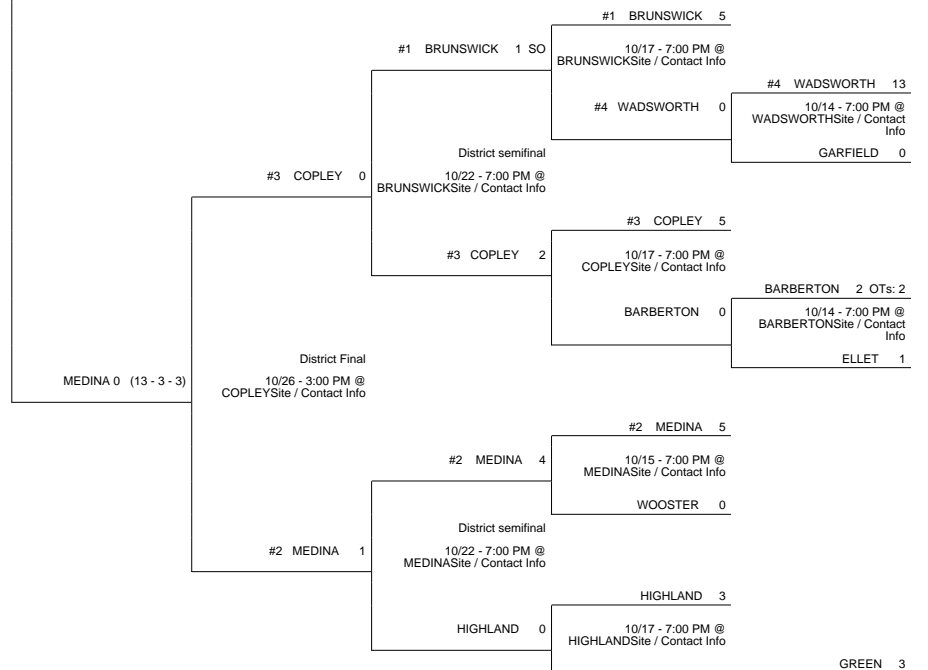

Brunswick District