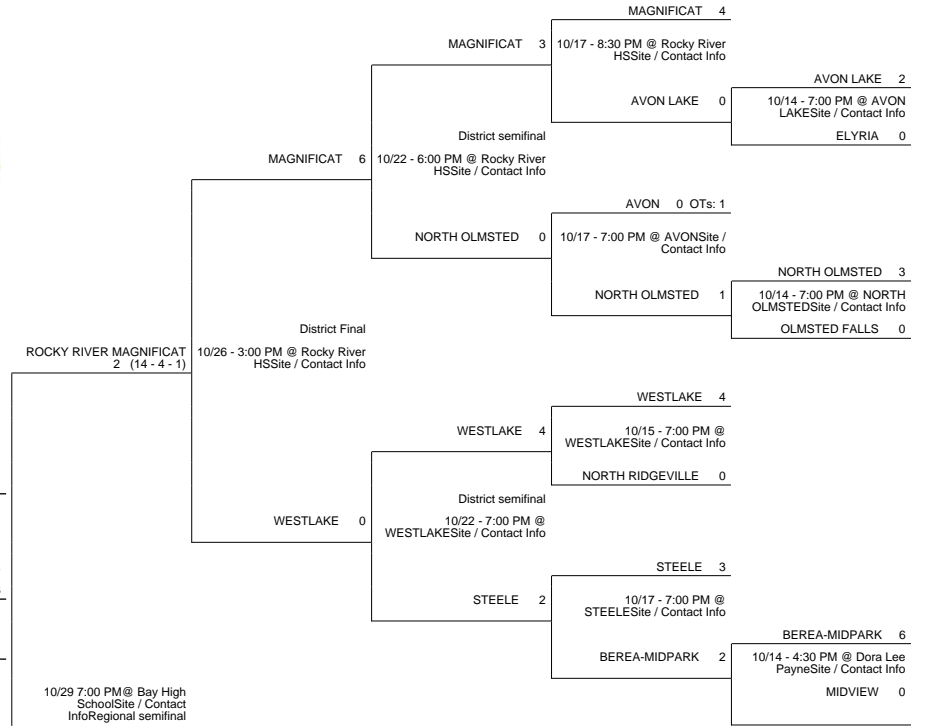

Rocky River District