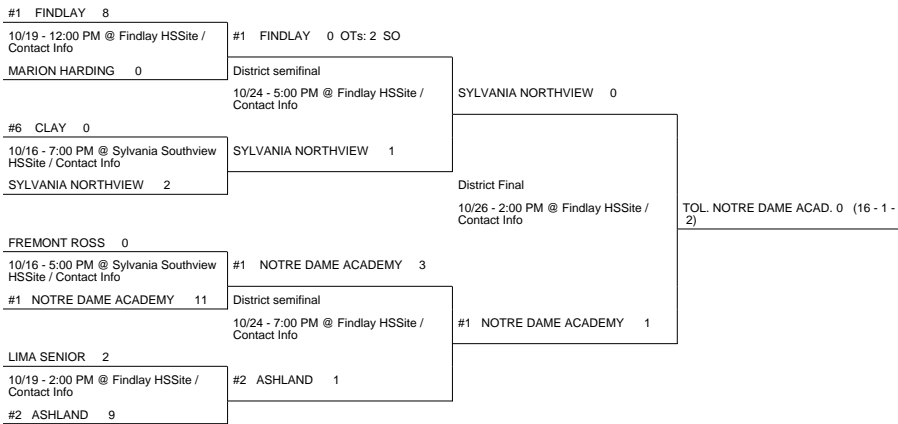

Findlay District