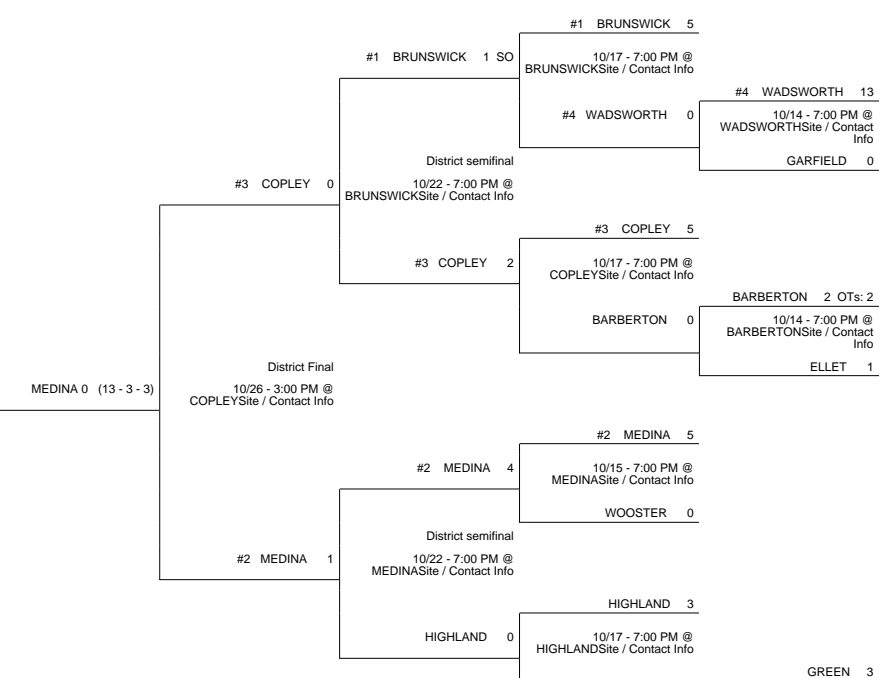

Brunswick District