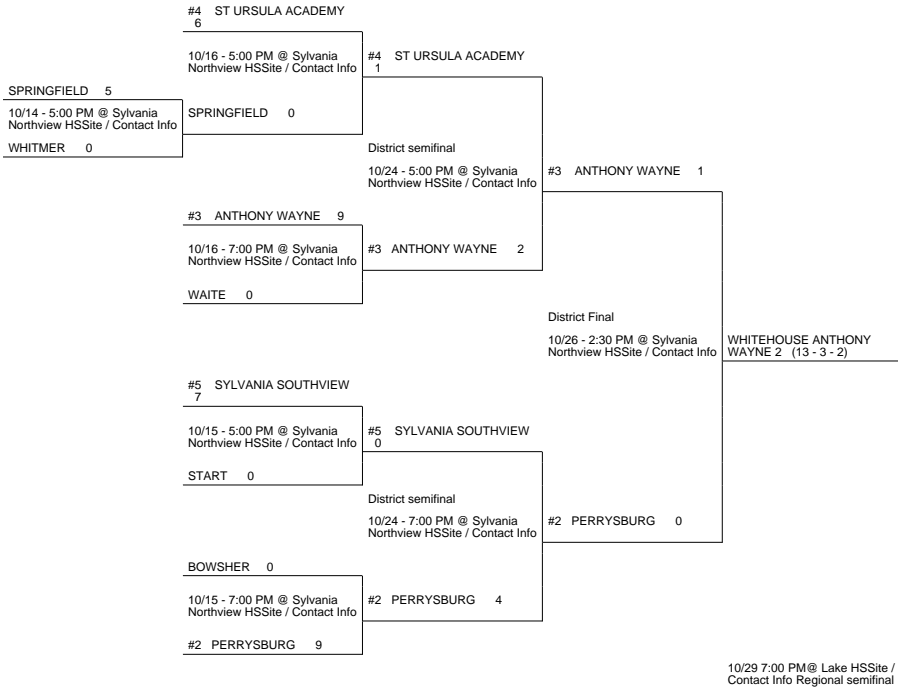

2013 OHSAA Girls Soccer Tournament - Division I, Region 2

Sylvania District