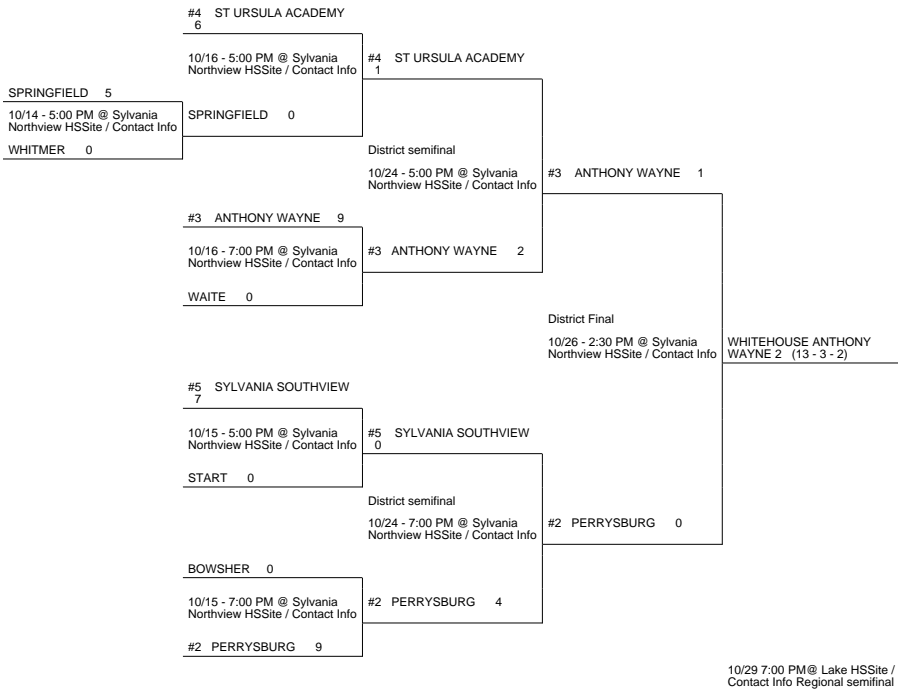

2013 OHSAA Girls Soccer Tournament - Division I, Region 2

Sylvania District