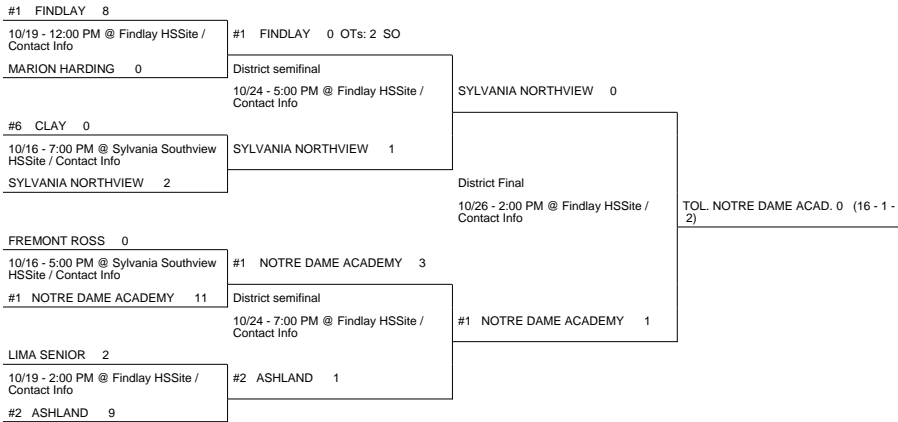

Findlay District