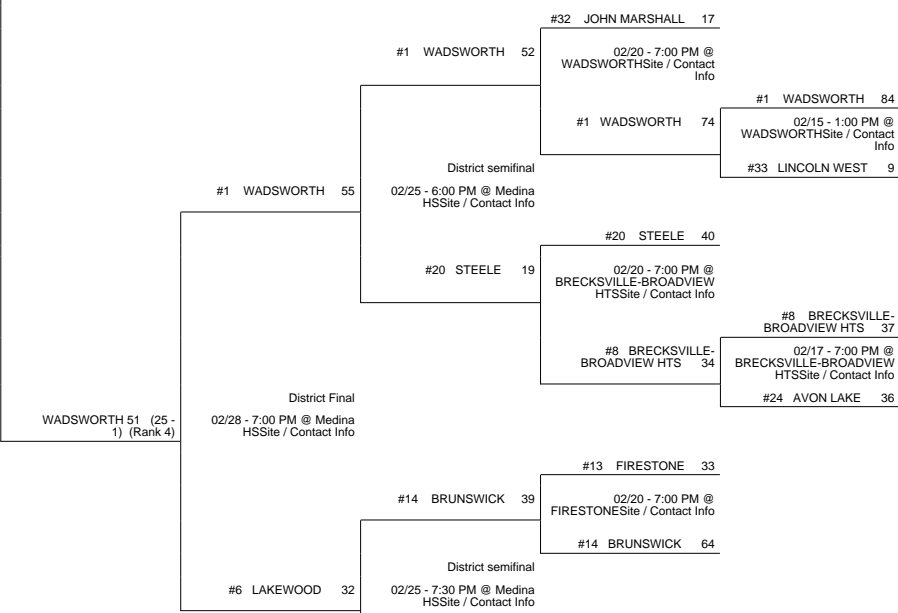

# 2014 OHSAA Girls Basketball Tournament - Division I, Region 2 - Norwalk

## Northwest District

## Parma District

## Medina District