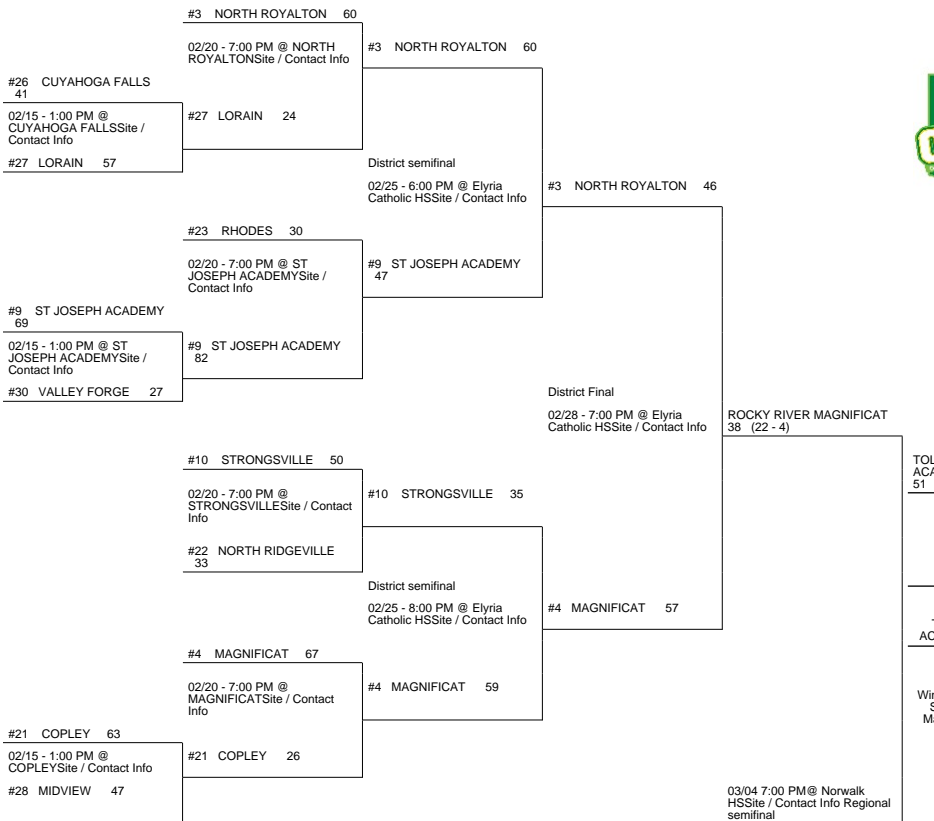

2014 OHSAA Girls Basketball Tournament - Division I, Region 2 - Norwalk

Elyria Catholic District

Northwest District

Parma District

Medina District

2014 OHSAA Girls Basketball Tournament - Division I, Region 2 - Norwalk

SYLVANIA SOUTHVIEW 49