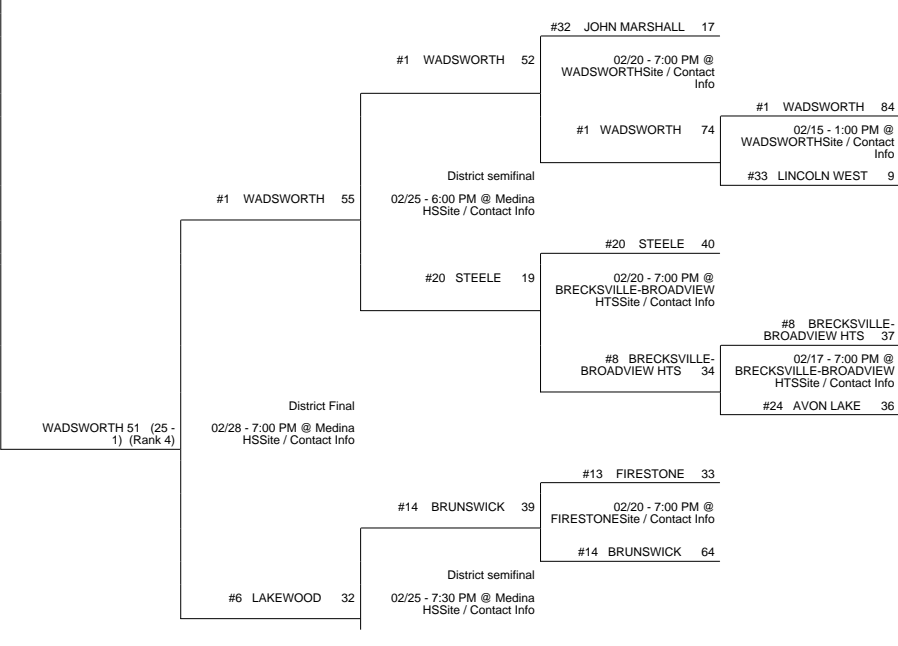

2014 OHSAA Girls Basketball Tournament - Division I, Region 2 - Norwalk

Elyria Catholic District

Northwest District

Parma District

Medina District

2014 OHSAA Girls Basketball Tournament - Division I, Region 2 - Norwalk

SYLVANIA SOUTHVIEW 49