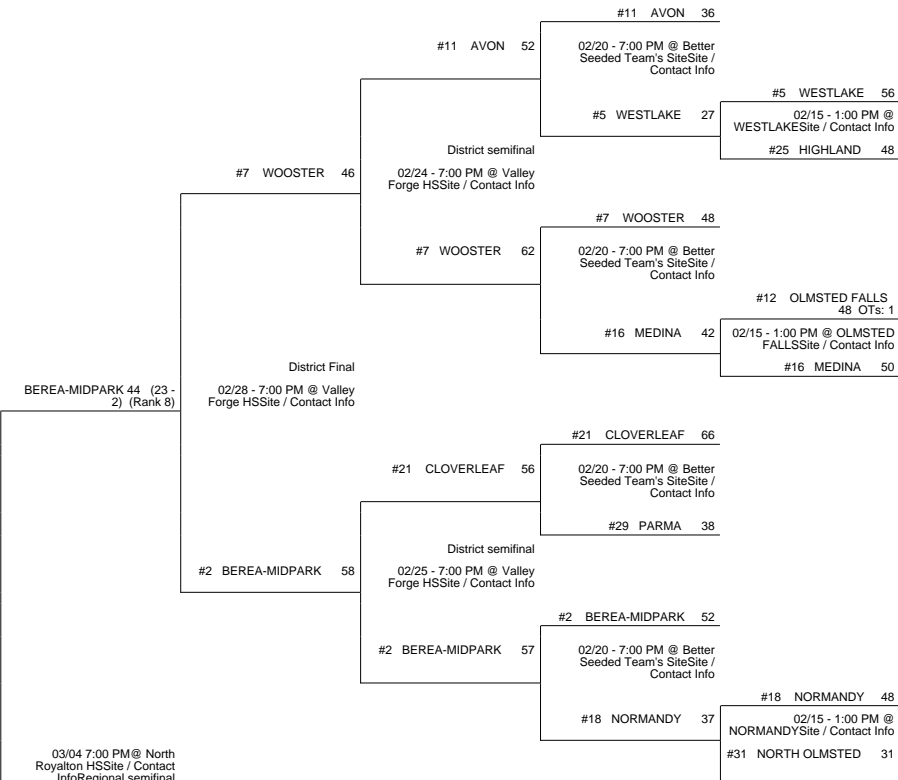

2014 OHSAA Girls Basketball Tournament - Division I, Region 2 - Norwalk

Elyria Catholic District

Northwest District

Parma District

Medina District

2014 OHSAA Girls Basketball Tournament - Division I, Region 2 - Norwalk

SYLVANIA SOUTHVIEW 49