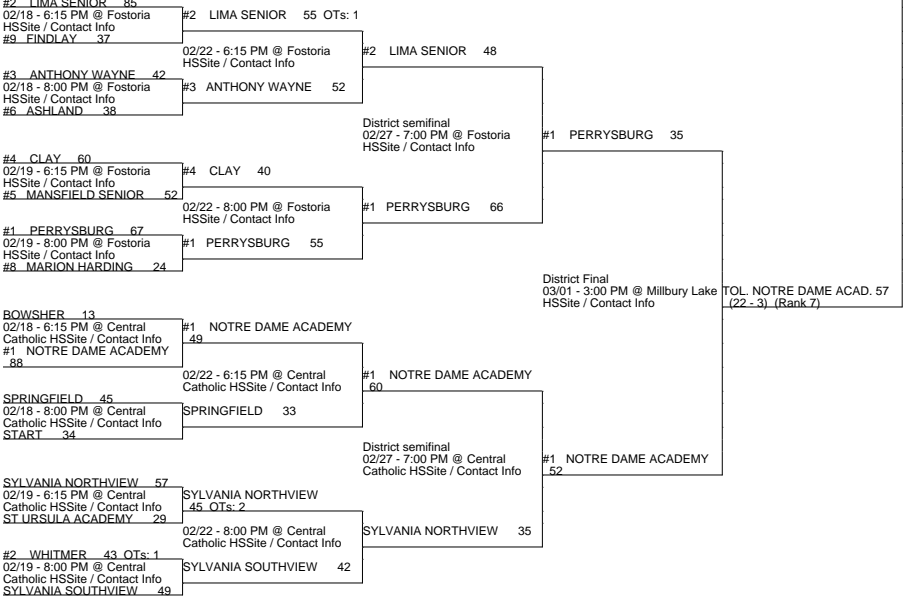

# 2014 OHSAA Girls Basketball Tournament - Division I, Region 2 - Norwalk

## Elyria Catholic District

## Northwest District

## Parma District