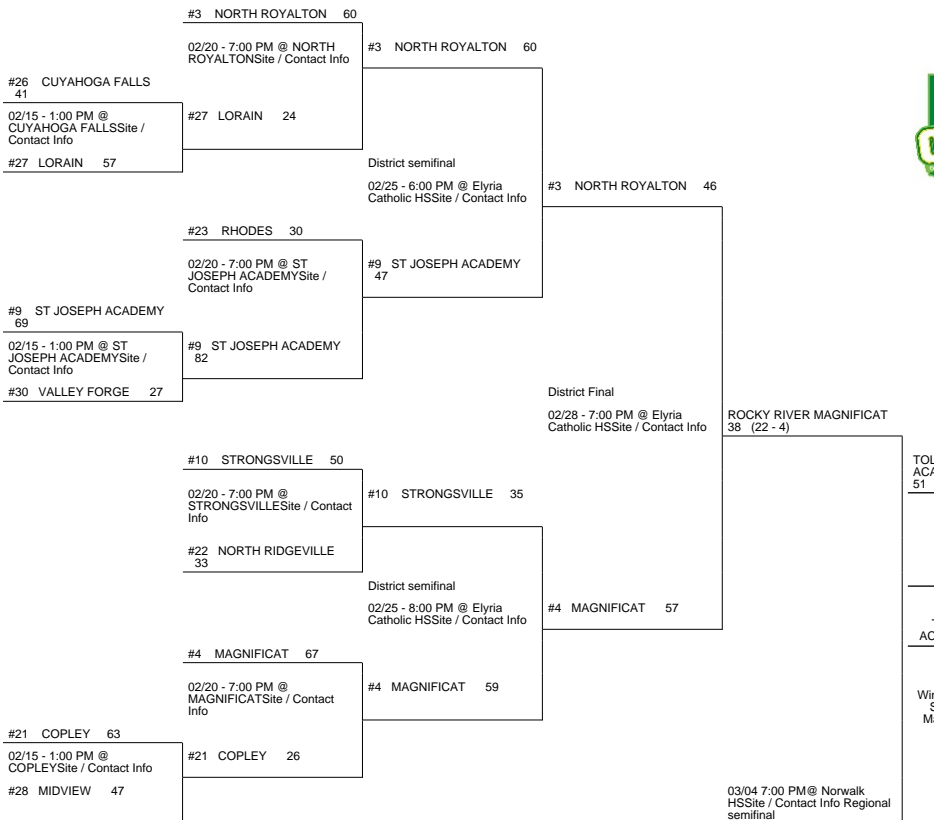

2014 OHSAA Girls Basketball Tournament - Division I, Region 2 - Norwalk

Elyria Catholic District

Northwest District

Parma District

Medina District

2014 OHSAA Girls Basketball Tournament - Division I, Region 2 - Norwalk

SYLVANIA SOUTHVIEW 49