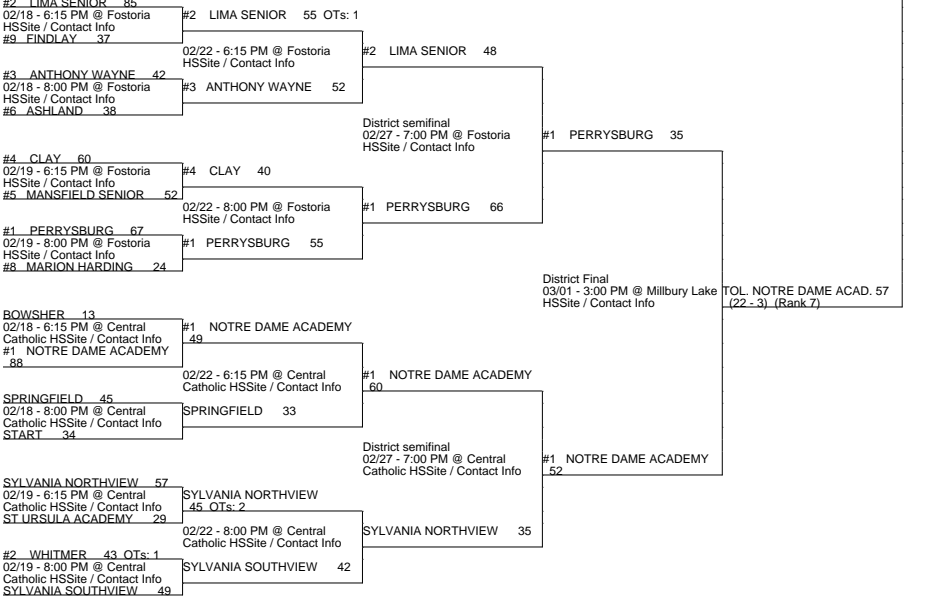

2014 OHSAA Girls Basketball Tournament - Division I, Region 2 - Norwalk

Elyria Catholic District

Northwest District

Parma District

Medina District

2014 OHSAA Girls Basketball Tournament - Division I, Region 2 - Norwalk

SYLVANIA SOUTHVIEW 49