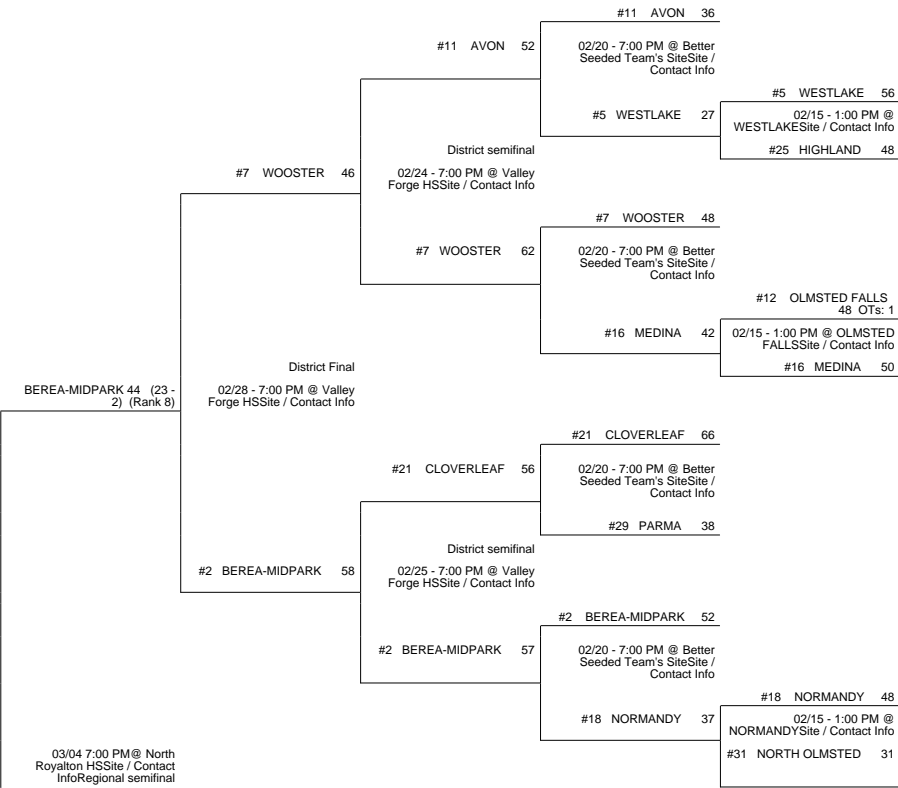

2014 OHSAA Girls Basketball Tournament - Division I, Region 2 - Norwalk

Elyria Catholic District

Northwest District

Parma District

Medina District

2014 OHSAA Girls Basketball Tournament - Division I, Region 2 - Norwalk

SYLVANIA SOUTHVIEW 49