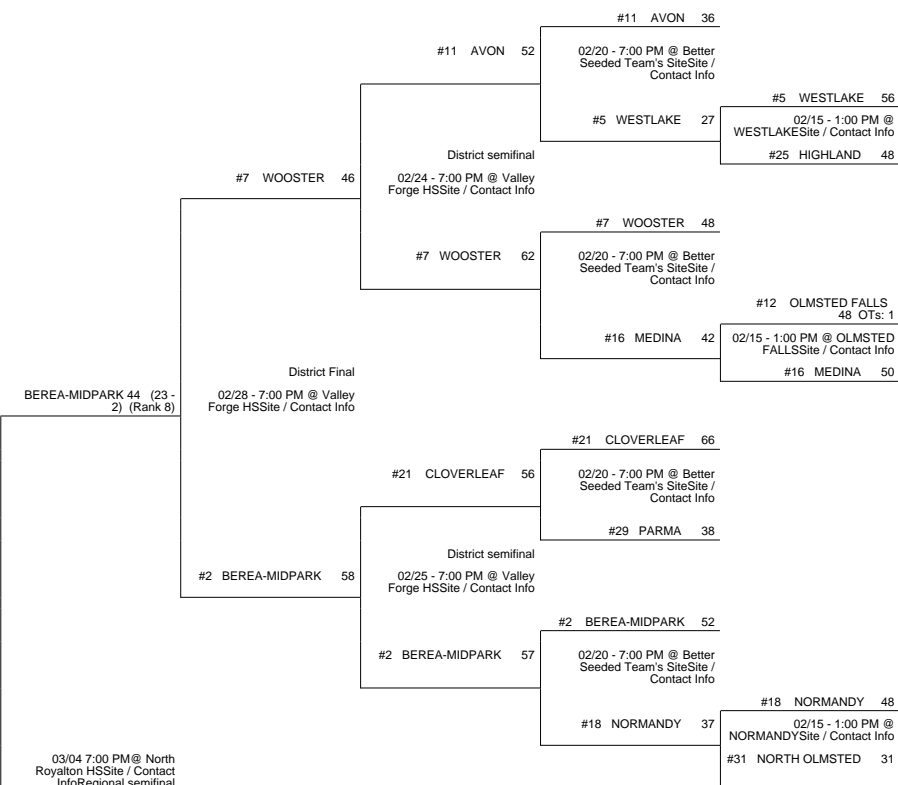

# 2014 OHSAA Girls Basketball Tournament - Division I, Region 2 - Norwalk

## Northwest District

## Parma District

## Medina District