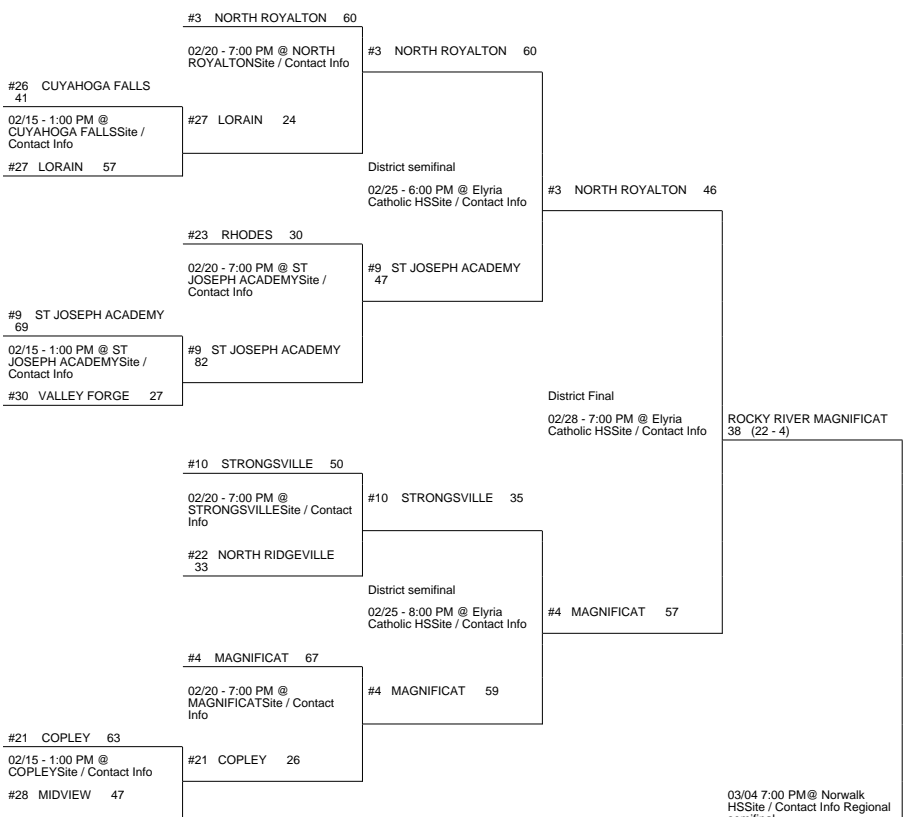

# 2014 OHSAA Girls Basketball Tournament - Division I, Region 2 - Norwalk

## Elyria Catholic District

## Northwest District

## Parma District