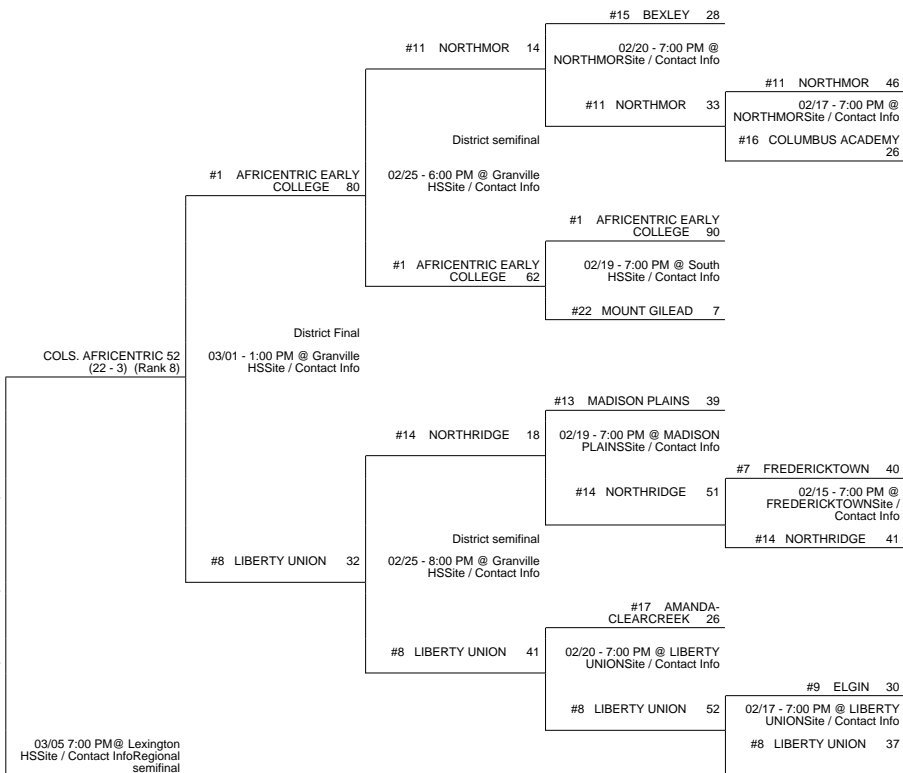

2014 OHSAA Girls Basketball Tournament - Division III, Region 10 - Lexington

Whitehouse District

Elida District

Central 1 District

Attica District

2014 OHSAA Girls Basketball Tournament - Division III, Region 10 - Lexington