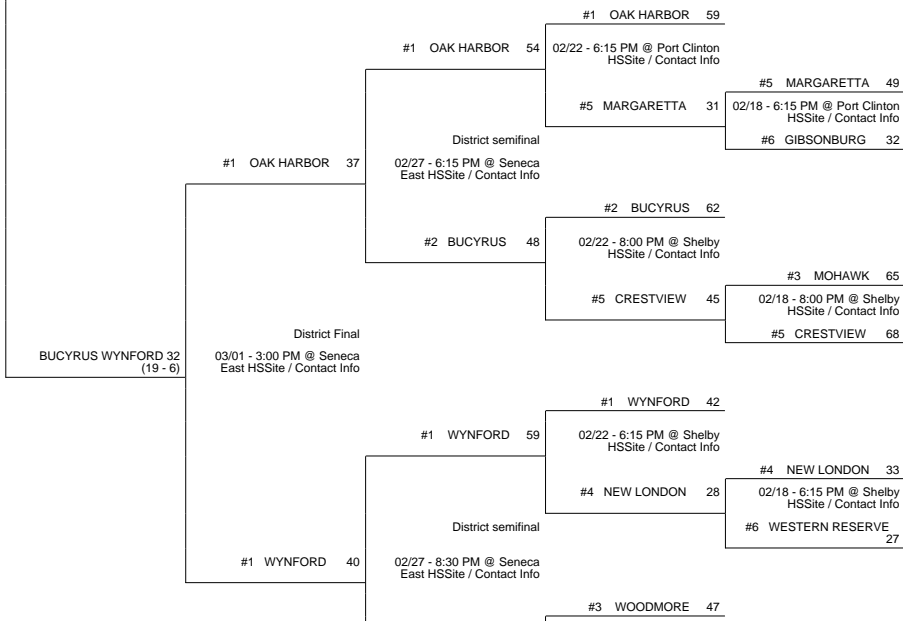

2014 OHSAA Girls Basketball Tournament - Division III, Region 10 - Lexington

Whitehouse District

Elida District

Central 1 District

Attica District

2014 OHSAA Girls Basketball Tournament - Division III, Region 10 - Lexington

#1 LIMA CENTRAL CATHOLIC 69	#1 LIMA CENTRAL CATHOLIC 38
02/22 - 8:00 PM @ Wapakoneta HSSite / Contact Info	
#5 PARKWAY 39	

#2 GENOA AREA 53	02/22 - 8:00 PM @ Port Clinton HSSite / Contact Info	#2 GENOA AREA 62
#2 GENOA AREA 56	02/18 - 8:00 PM @ Port Clinton HSSite / Contact Info	#5 HURON 34