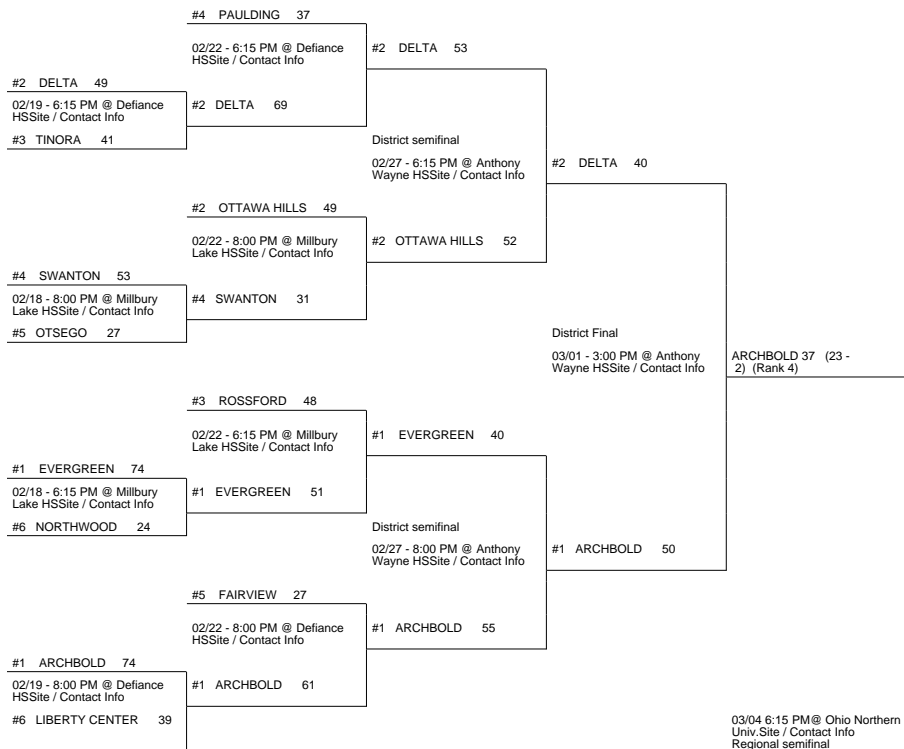

2014 OHSAA Girls Basketball Tournament - Division III, Region 10 - Lexington

Whitehouse District

Elida District

Central 1 District

Attica District

2014 OHSAA Girls Basketball Tournament - Division III, Region 10 - Lexington