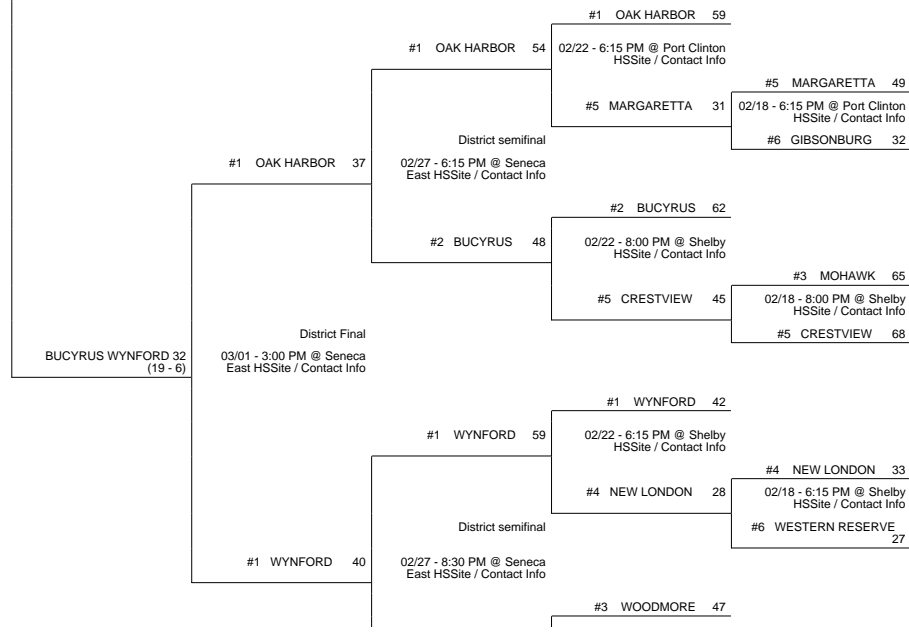

2014 OHSAA Girls Basketball Tournament - Division III, Region 10 - Lexington

Whitehouse District

Elida District

Central 1 District

Attica District

2014 OHSAA Girls Basketball Tournament - Division III, Region 10 - Lexington

| | |
|--|--------------------------------|
| #1 LIMA CENTRAL CATHOLIC 69 | #1 LIMA CENTRAL CATHOLIC 38 |
| 02/22 - 8:00 PM @ Wapakoneta HSSite / Contact Info | |
| #5 PARKWAY 39 | |

| | | |
|------------------|---|------------------|
| #2 GENOA AREA 53 | 02/22 - 8:00 PM @ Port Clinton HSSite / Contact Info | #2 GENOA AREA 62 |
| #2 GENOA AREA 56 | 02/18 - 8:00 PM @ Port Clinton HSSite / Contact Info | #5 HURON 34 |