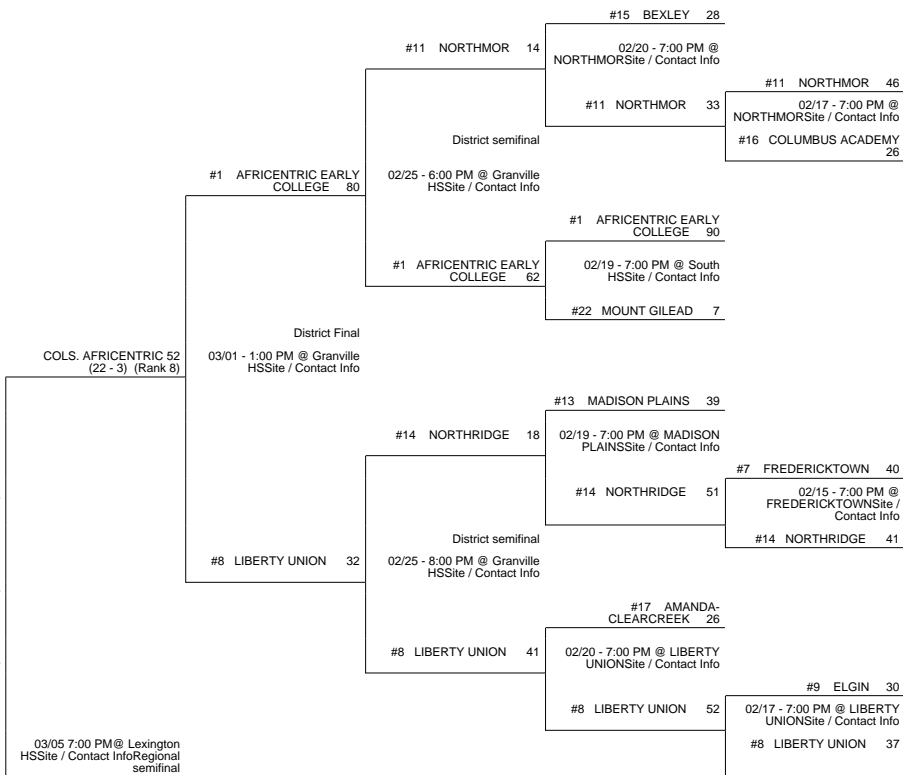

2014 OHSAA Girls Basketball Tournament - Division III, Region 10 - Lexington

Whitehouse District

Elida District

Central 1 District

Attica District

2014 OHSAA Girls Basketball Tournament - Division III, Region 10 - Lexington