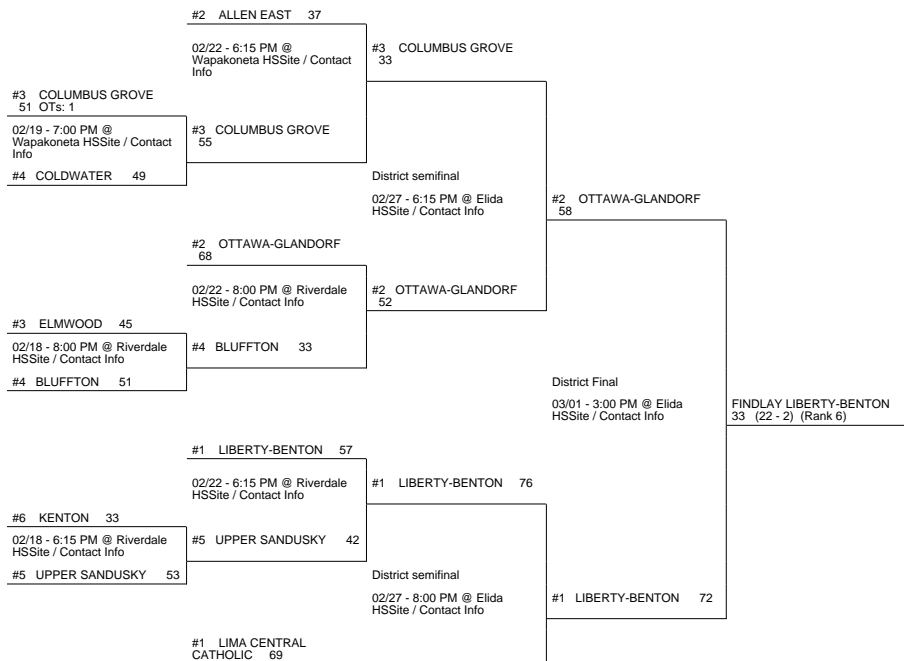

2014 OHSAA Girls Basketball Tournament - Division III, Region 10 - Lexington

Whitehouse District

Elida District

Central 1 District

Attica District

2014 OHSAA Girls Basketball Tournament - Division III, Region 10 - Lexington