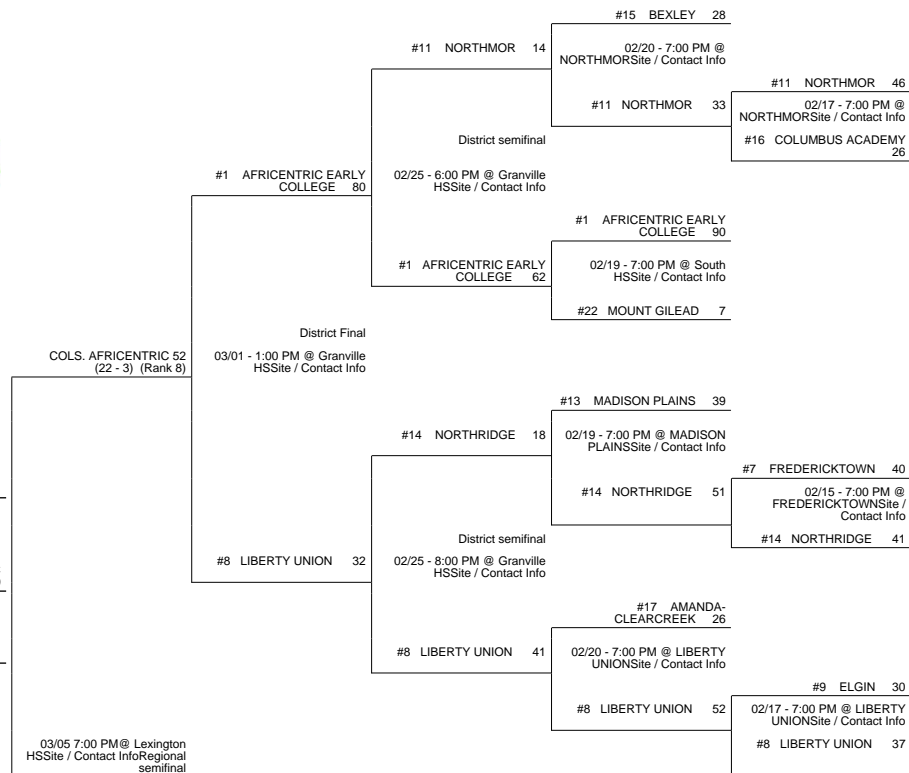

2014 OHSAA Girls Basketball Tournament - Division III, Region 10 - Lexington

Whitehouse District

Elida District

Central 1 District

Attica District

2014 OHSAA Girls Basketball Tournament - Division III, Region 10 - Lexington