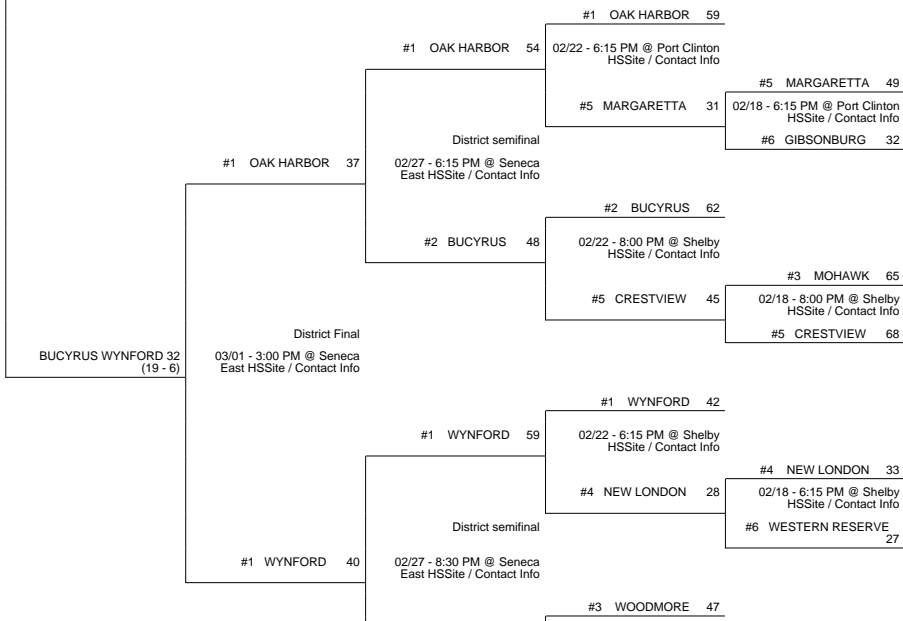

2014 OHSAA Girls Basketball Tournament - Division III, Region 10 - Lexington

Whitehouse District

Elida District

Central 1 District

Attica District

2014 OHSAA Girls Basketball Tournament - Division III, Region 10 - Lexington