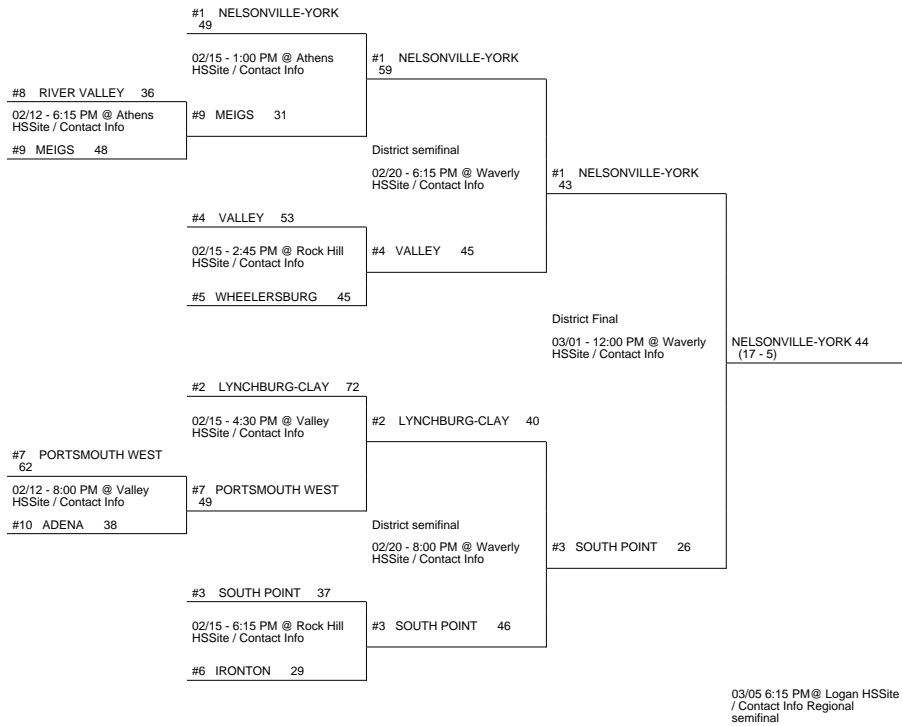

2014 OHSAA Girls Basketball Tournament - Division III, Region 11 - Logan

Waverly 1 District