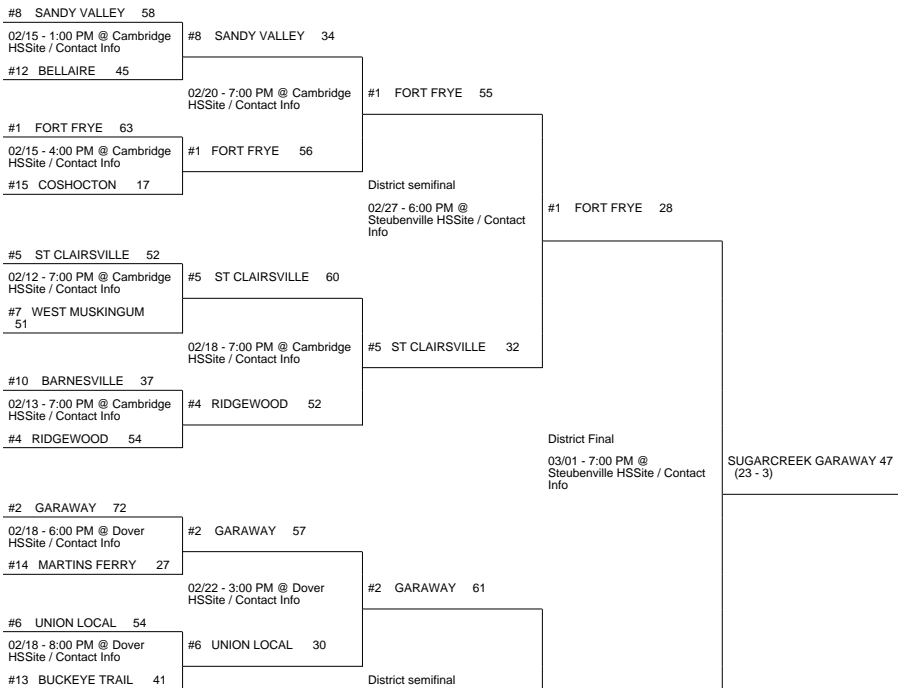

Stuebenville District