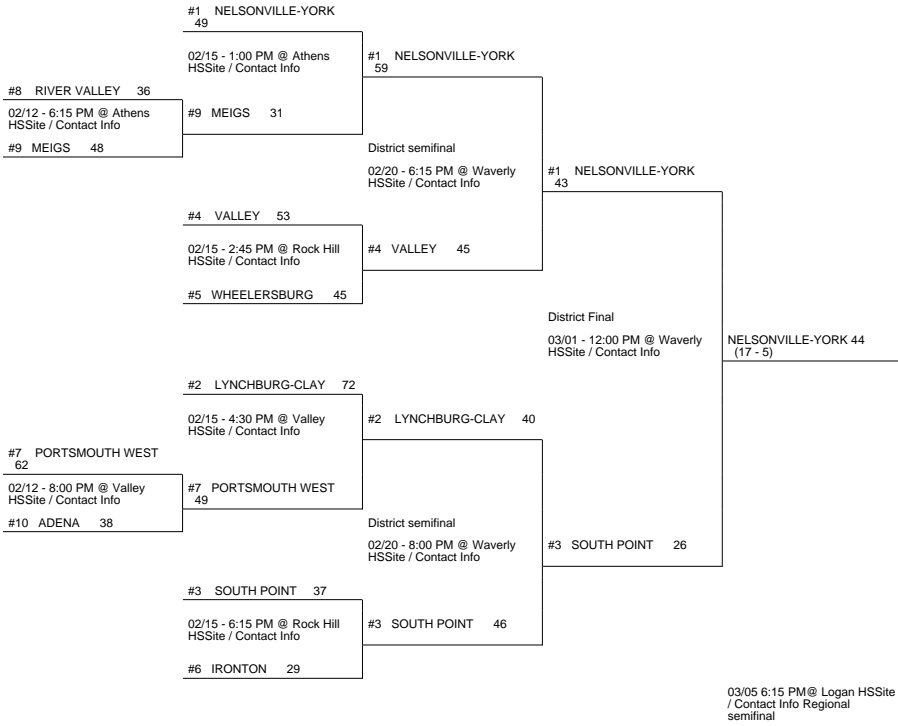

2014 OHSAA Girls Basketball Tournament - Division III, Region 11 - Logan

Waverly 1 District