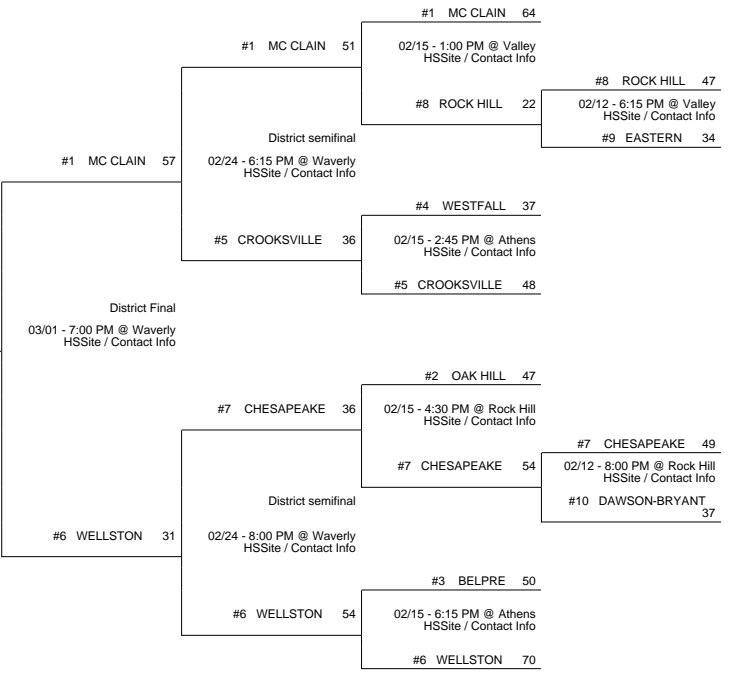

Waverly 3 District