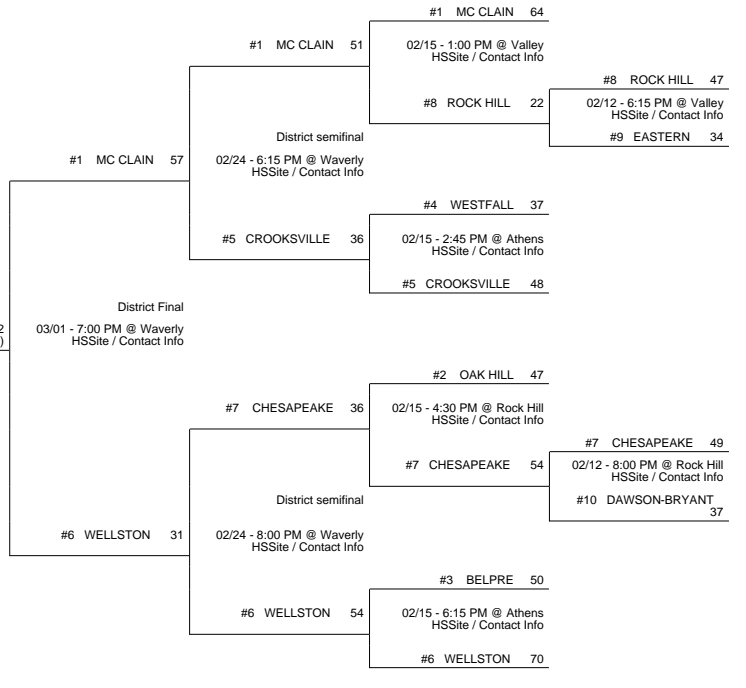

Waverly 3 District