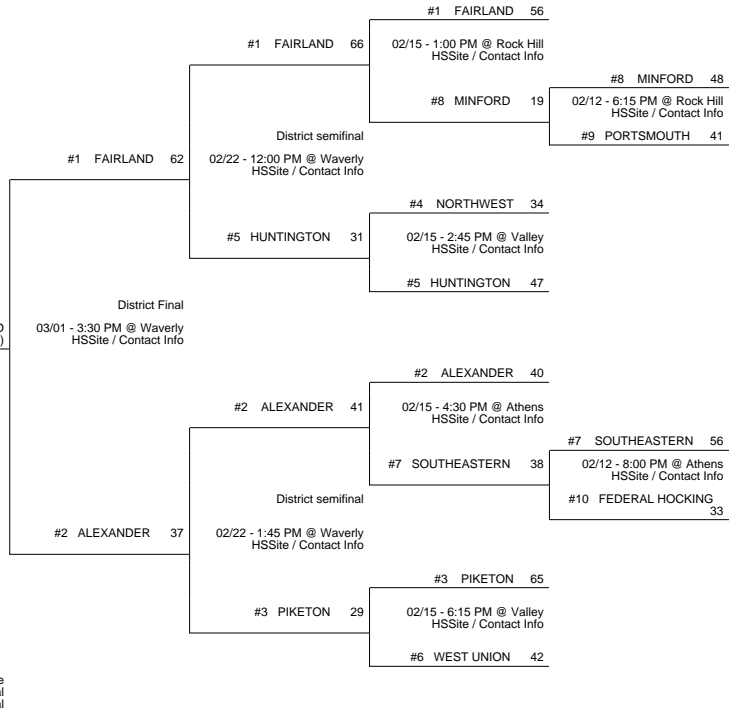

Waverly 2 District