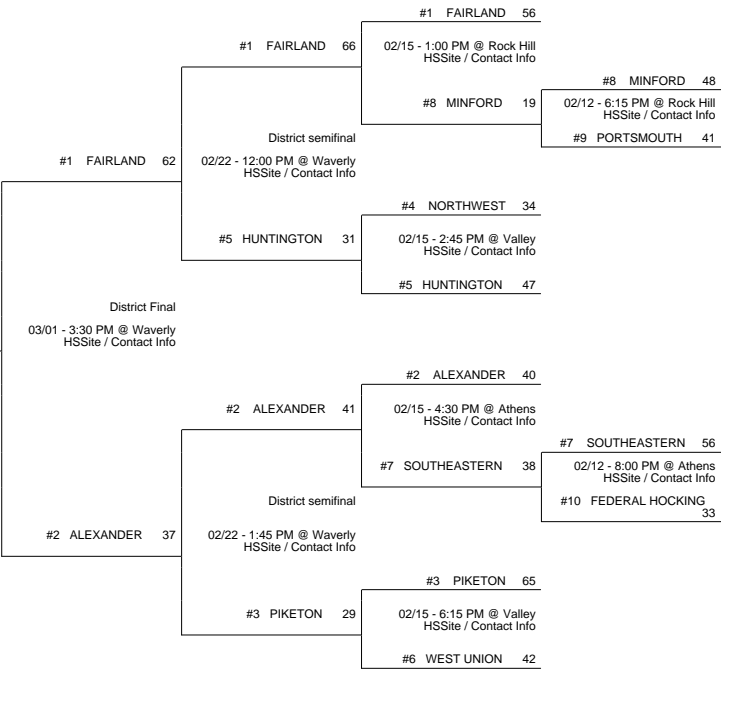

Waverly 2 District