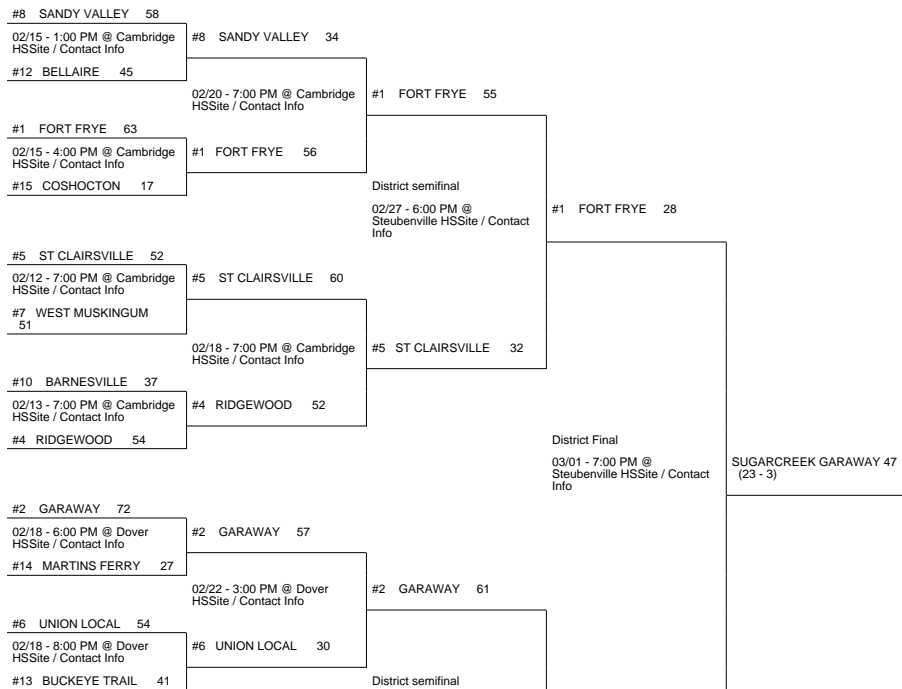

Stuebenville District