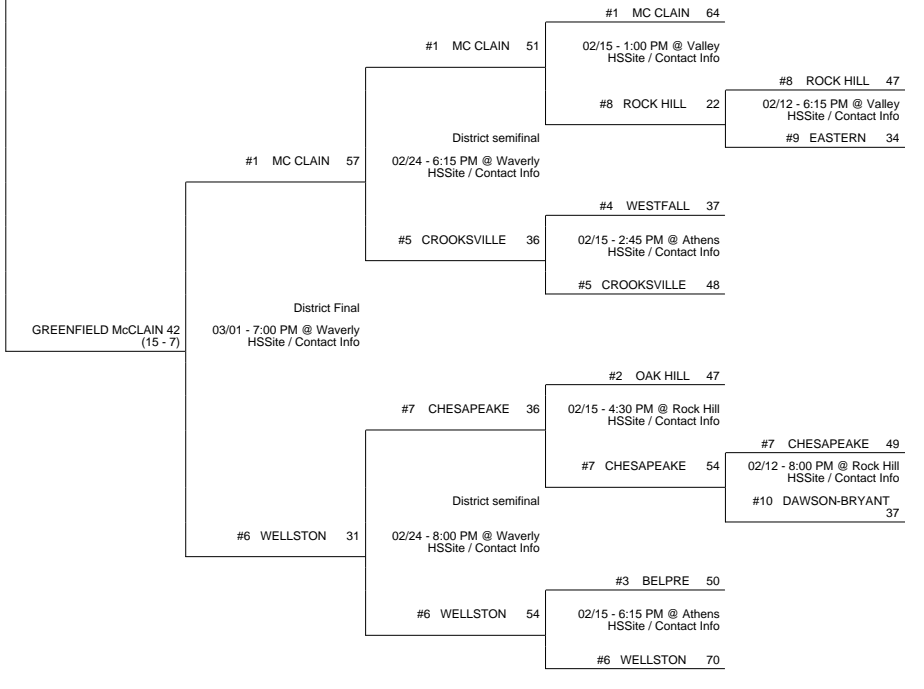

Waverly 3 District