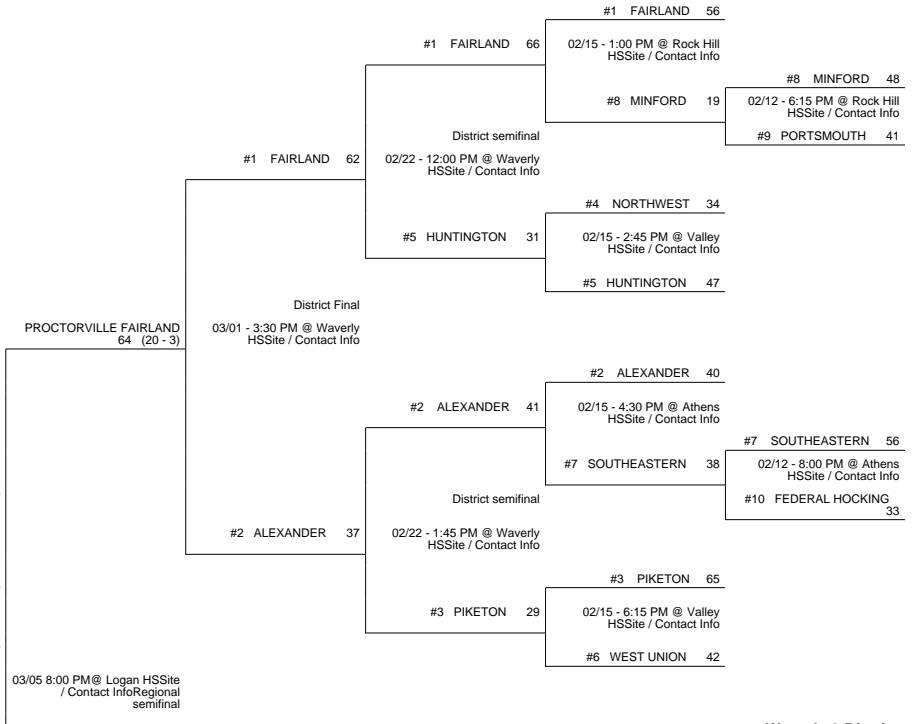

# 2014 OHSAA Girls Basketball Tournament - Division III, Region 11 - Logan

## Waverly 1 District

## Stuebenville District

SUGARCREEK GARAWAY (24 - 3) 46

vs

PROCTORVILLE FAIRLAND (21 - 3) 52

PROCTORVILLE FAIRLAND (22 - 3)

Regional Final

Winner Advances to State Semifinal at 3:00 PM March 14 vs. Region 12 - Springfield Region Championship

## Waverly 2 District