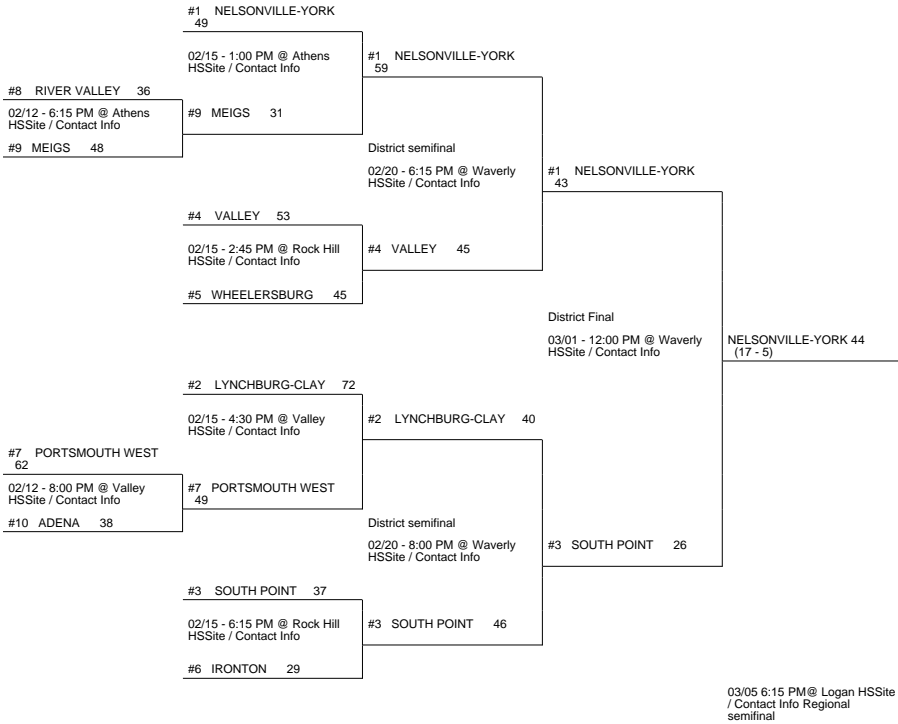

# 2014 OHSAA Girls Basketball Tournament - Division III, Region 11 - Logan

## Waverly 1 District

## Stuebenville District

SUGARCREEK GARAWAY (24 - 3) 46

vs

PROCTORVILLE FAIRLAND (21 - 3) 52

PROCTORVILLE FAIRLAND (22 - 3)

Regional Final

Winner Advances to State Semifinal at 3:00 PM March 14 vs. Region 12 - Springfield Region Championship