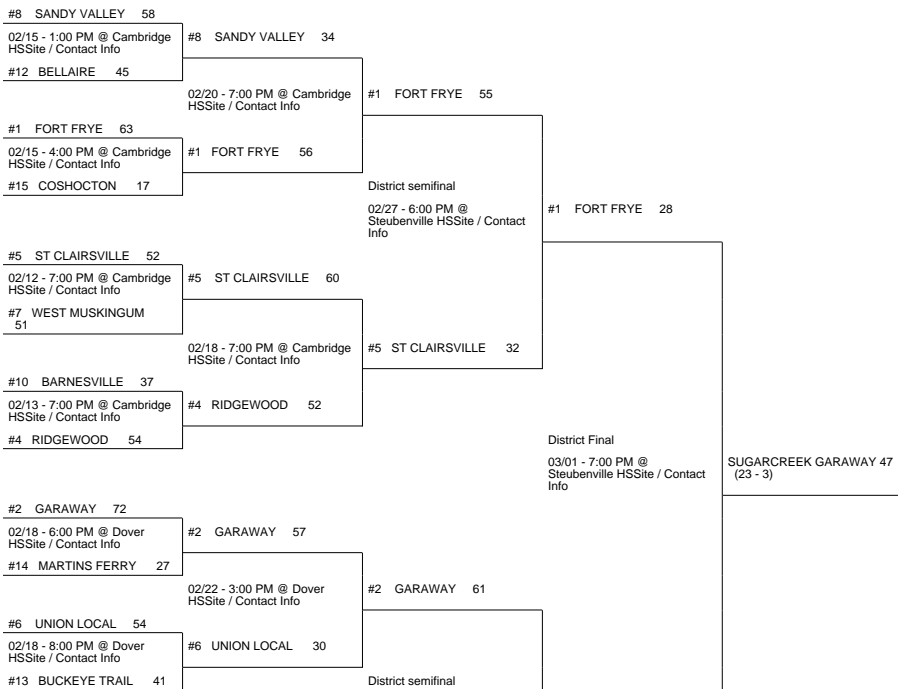

# 2014 OHSAA Girls Basketball Tournament - Division III, Region 11 - Logan

## Waverly 1 District

## Stuebenville District

SUGARCREEK GARAWAY (24 - 3) 46

vs

PROCTORVILLE FAIRLAND (21 - 3) 52

PROCTORVILLE FAIRLAND (22 - 3)

Regional Final

Winner Advances to State Semifinal at 3:00 PM March 14 vs. Region 12 - Springfield Region Championship