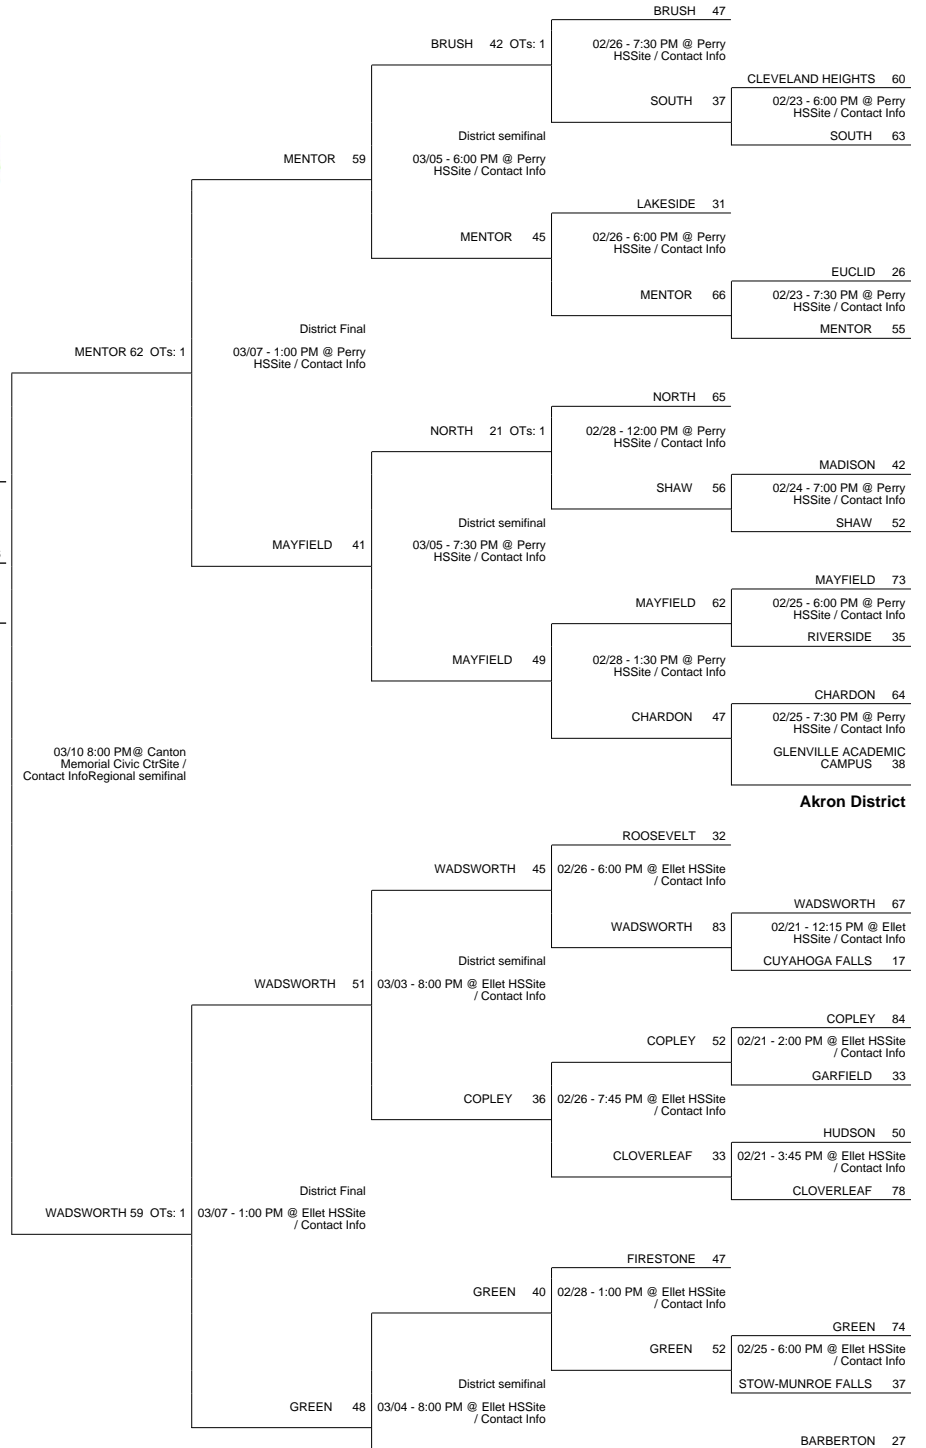

2009 OHSAA Girls Basketball Tournament - Division I, Region 1 - Canton

Alliance District

Solon District

Perry District

2009 OHSAA Girls Basketball Tournament - Division I, Region 1 - Canton