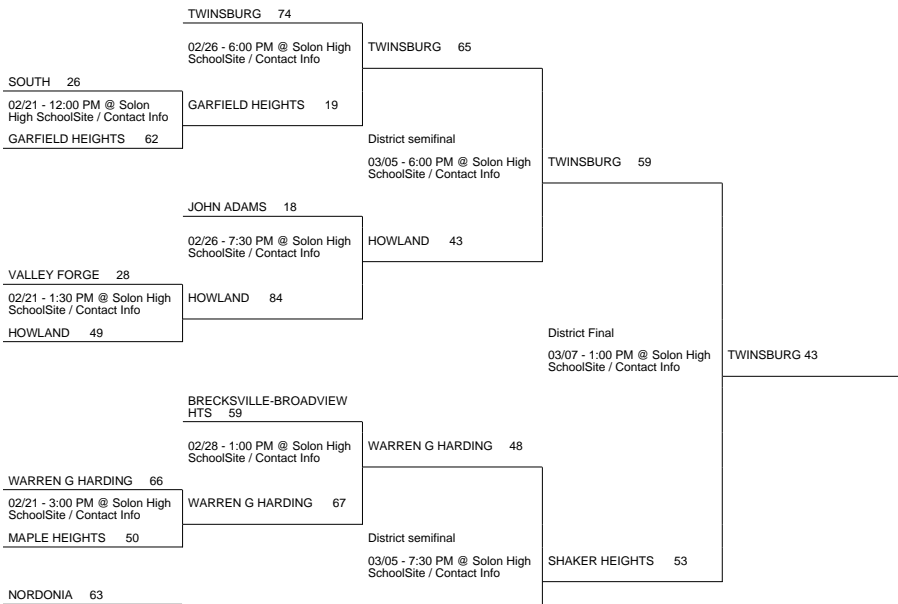

2009 OHSAA Girls Basketball Tournament - Division I, Region 1 - Canton

Alliance District

Solon District

Perry District

2009 OHSAA Girls Basketball Tournament - Division I, Region 1 - Canton