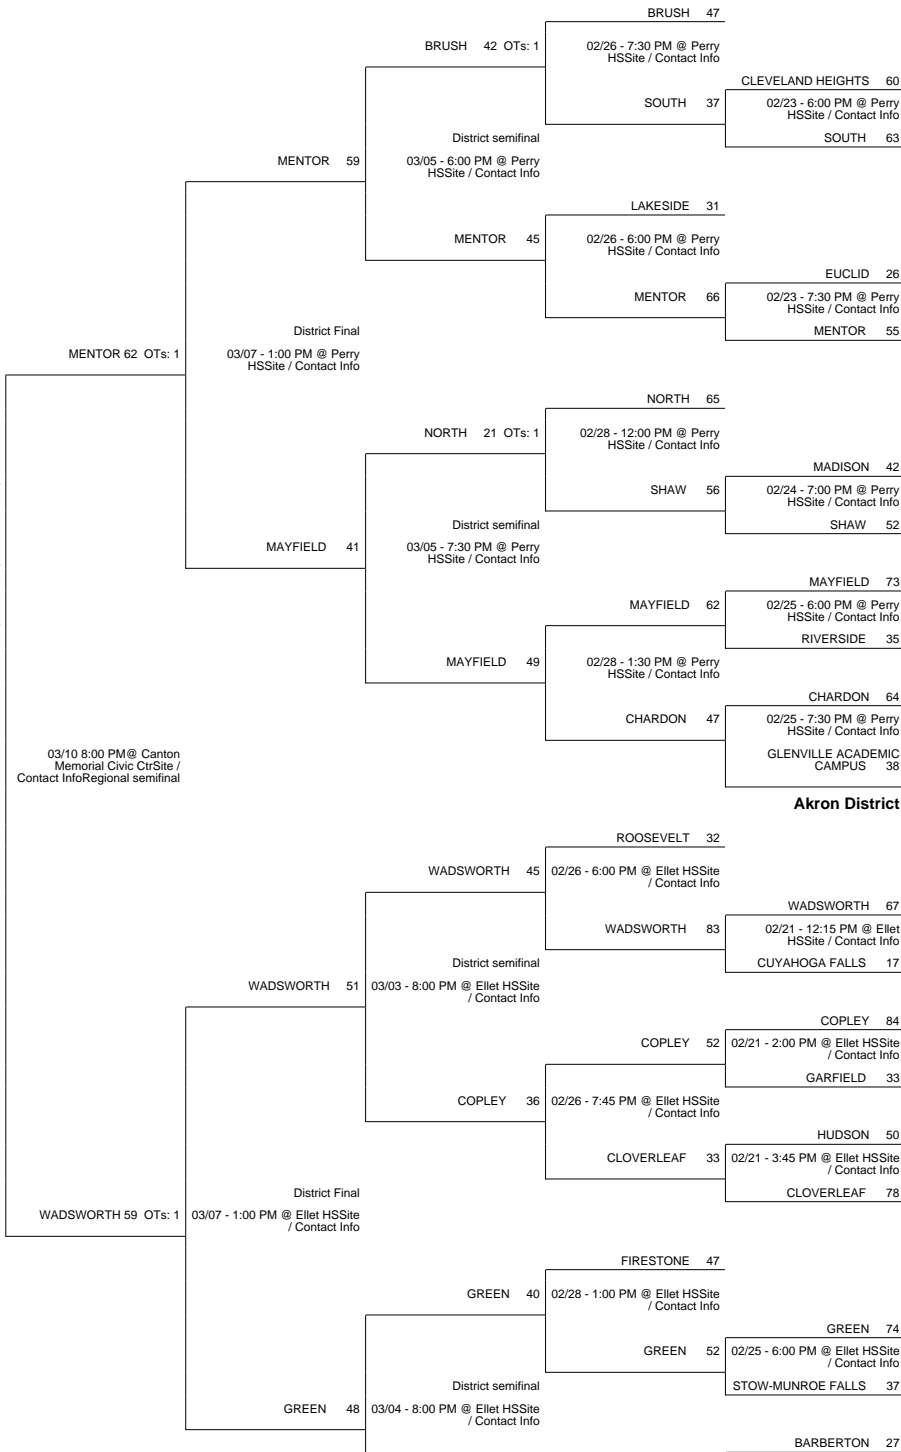

2009 OHSAA Girls Basketball Tournament - Division I, Region 1 - Canton

Alliance District

Solon District

Perry District

2009 OHSAA Girls Basketball Tournament - Division I, Region 1 - Canton