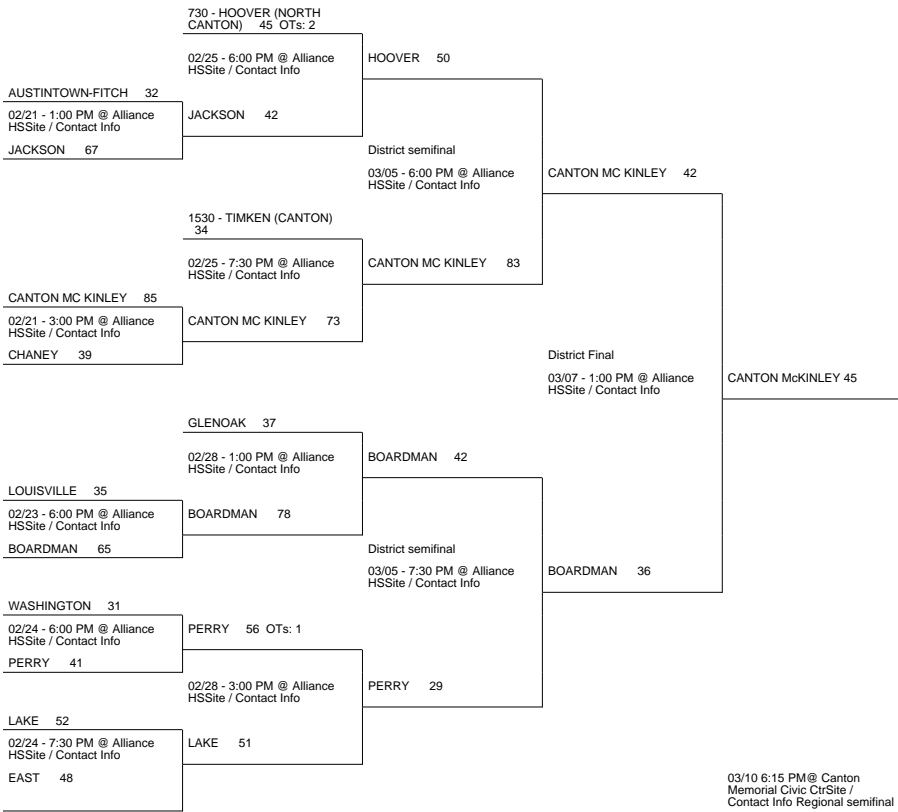

2009 OHSAA Girls Basketball Tournament - Division I, Region 1 - Canton

Alliance District

Solon District

Perry District

2009 OHSAA Girls Basketball Tournament - Division I, Region 1 - Canton