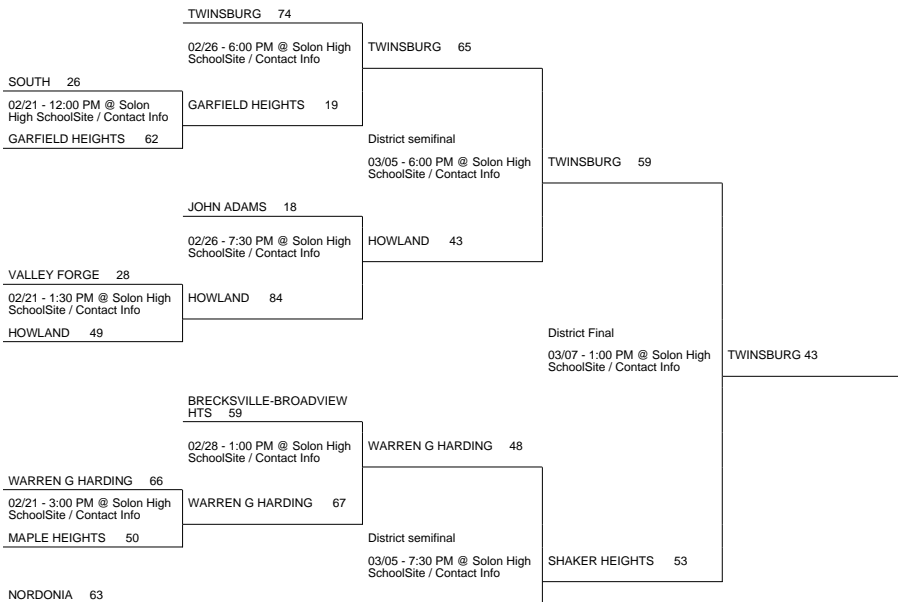

2009 OHSAA Girls Basketball Tournament - Division I, Region 1 - Canton

Alliance District

Solon District

Perry District

2009 OHSAA Girls Basketball Tournament - Division I, Region 1 - Canton