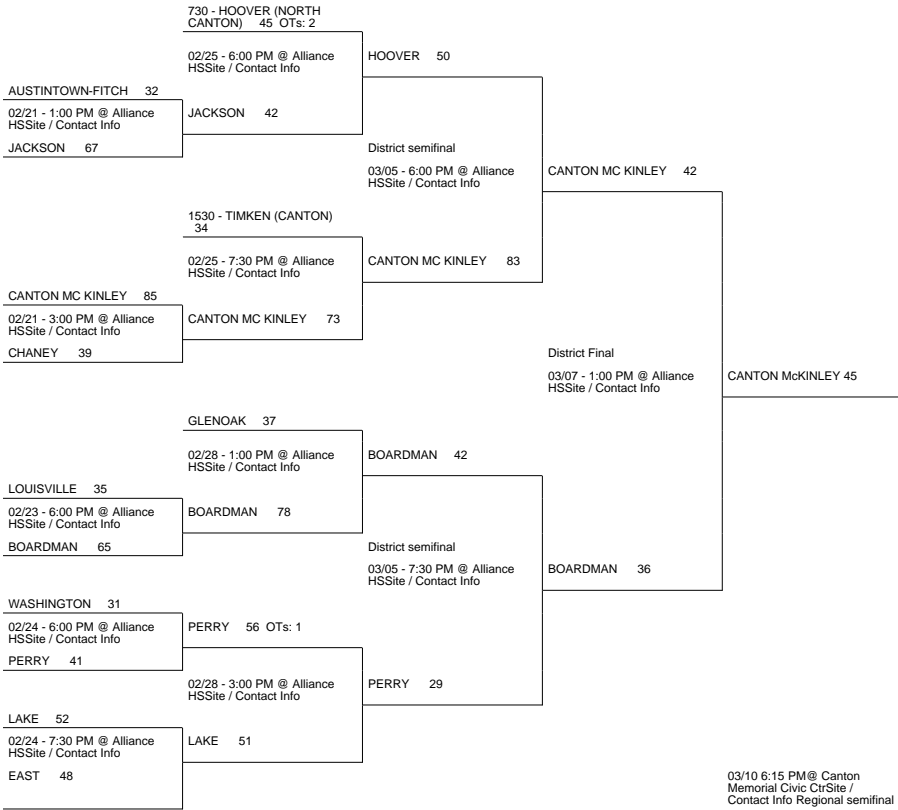

2009 OHSAA Girls Basketball Tournament - Division I, Region 1 - Canton

Alliance District

Solon District

Perry District

2009 OHSAA Girls Basketball Tournament - Division I, Region 1 - Canton