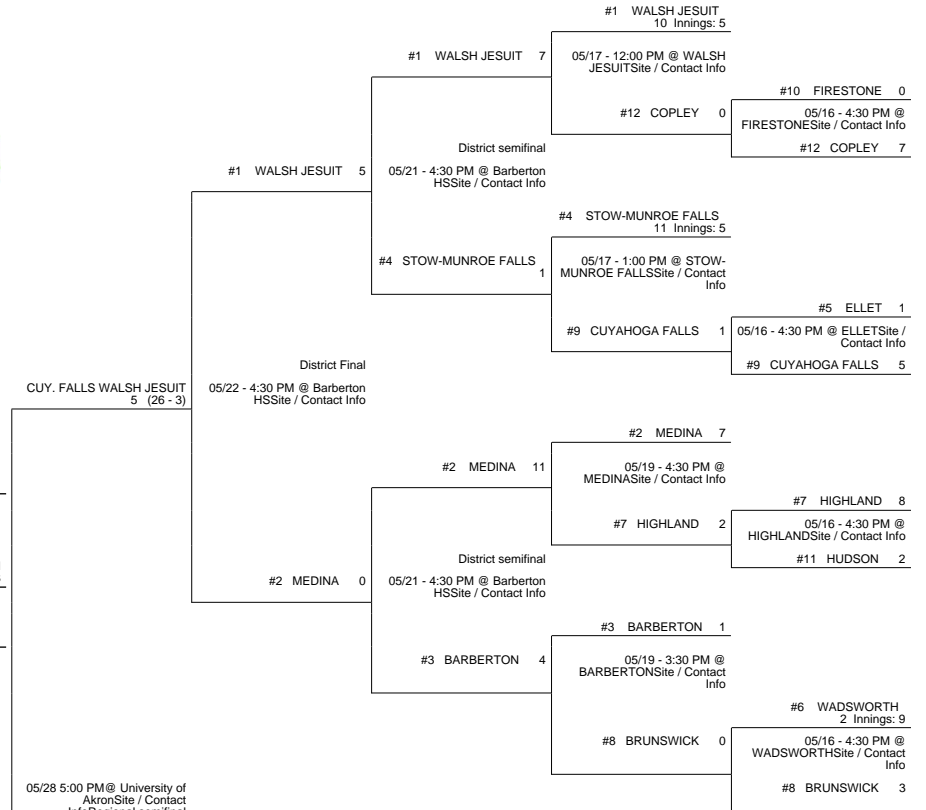

# 2014 OHSAA Girls Fast-Pitch Softball Tournament - Division I, Region 1 - Akron

## Mentor District

## Massillon District

## Barberton District