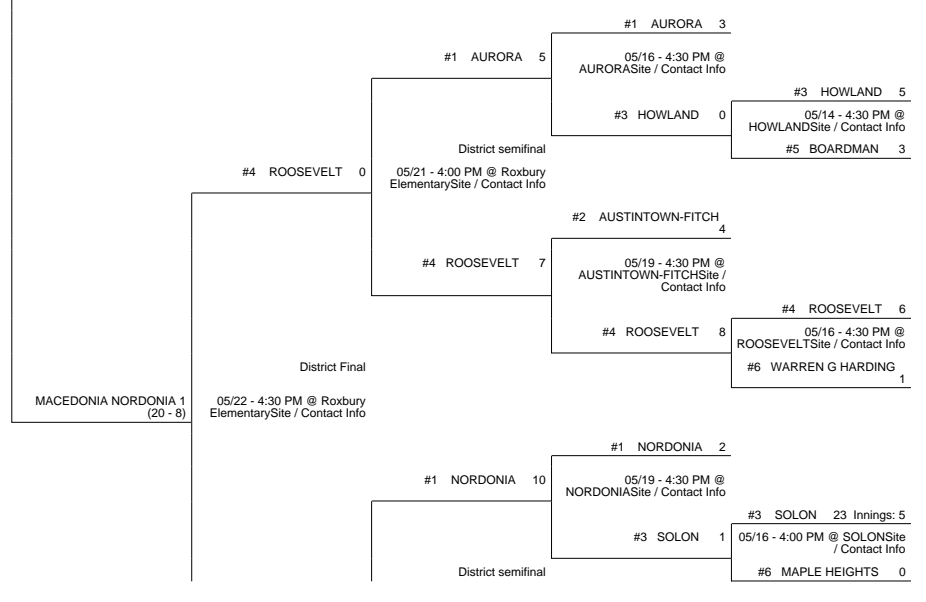

Solon District

Regional Final
NORTH CANTON HOOVER (27 - 3) vs CUY. FALLS WALSH JESUIT (27 - 3) 3
Winner Advances to State Semifinal at 3:00 PM June 5 vs. Region 4 - Clayton Region Championship

#10 FIRESTONE 0 vs #12 COPLEY 7
05/16 - 4:30 PM @ FIRESTONE
Site / Contact Info

#5 ELLET 1 vs #9 CUYAHOGA FALLS 5
05/16 - 4:30 PM @ ELLET
Site / Contact Info

#7 HIGHLAND 8 vs #11 HUDSON 2
05/16 - 4:30 PM @ HIGHLAND
Site / Contact Info

#6 WADSWORTH 2 Innings: 9 vs #8 BRUNSWICK 3
05/16 - 4:30 PM @ WADSWORTH
Site / Contact Info

#3 HOWLAND 5 vs #5 BOARDMAN 3
05/14 - 4:30 PM @ HOWLAND
Site / Contact Info

#4 ROOSEVELT 6 vs #6 WARREN G HARDING 1
05/16 - 4:30 PM @ ROOSEVELT
Site / Contact Info

#3 SOLON 23 Innings: 5 vs #6 MAPLE HEIGHTS 0
05/16 - 4:00 PM @ SOLON
Site / Contact Info