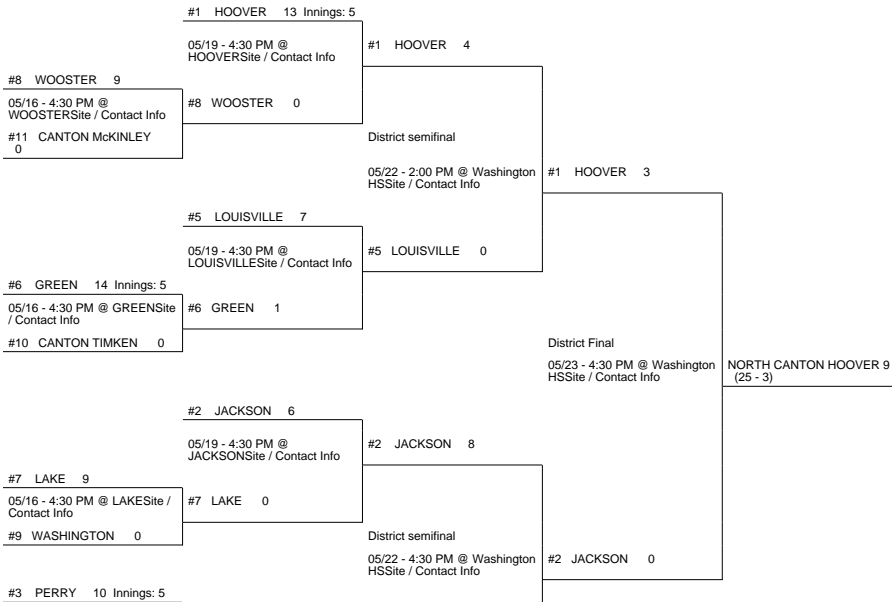

# 2014 OHSAA Girls Fast-Pitch Softball Tournament - Division I, Region 1 - Akron

## Mentor District

## Massillon District

## Barberton District