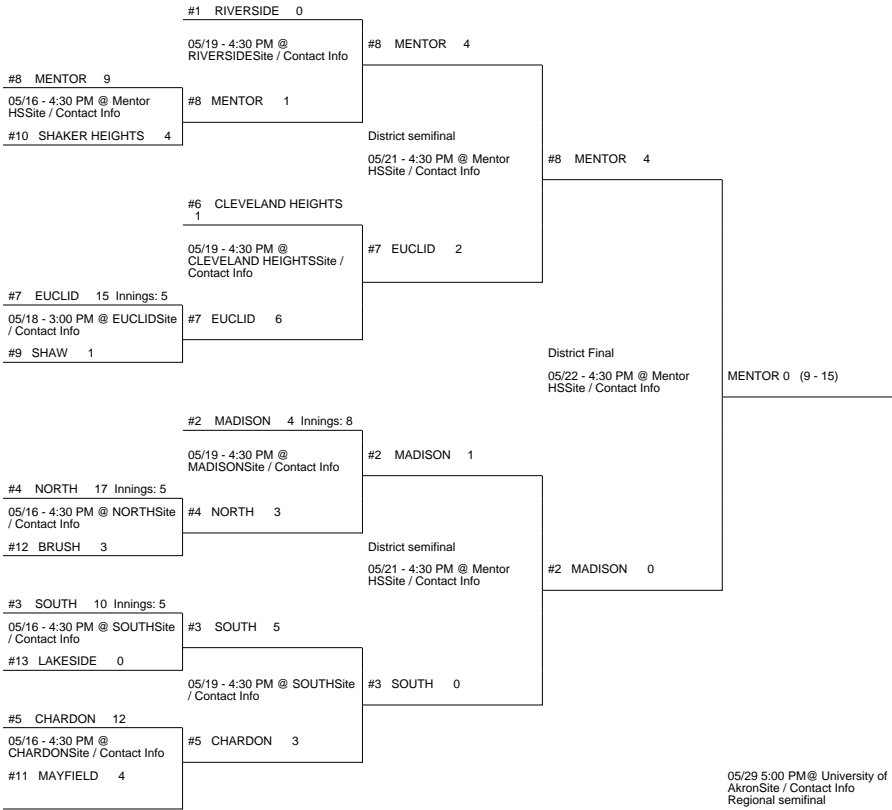

# 2014 OHSAA Girls Fast-Pitch Softball Tournament - Division I, Region 1 - Akron

## Mentor District

## Massillon District

## Barberton District