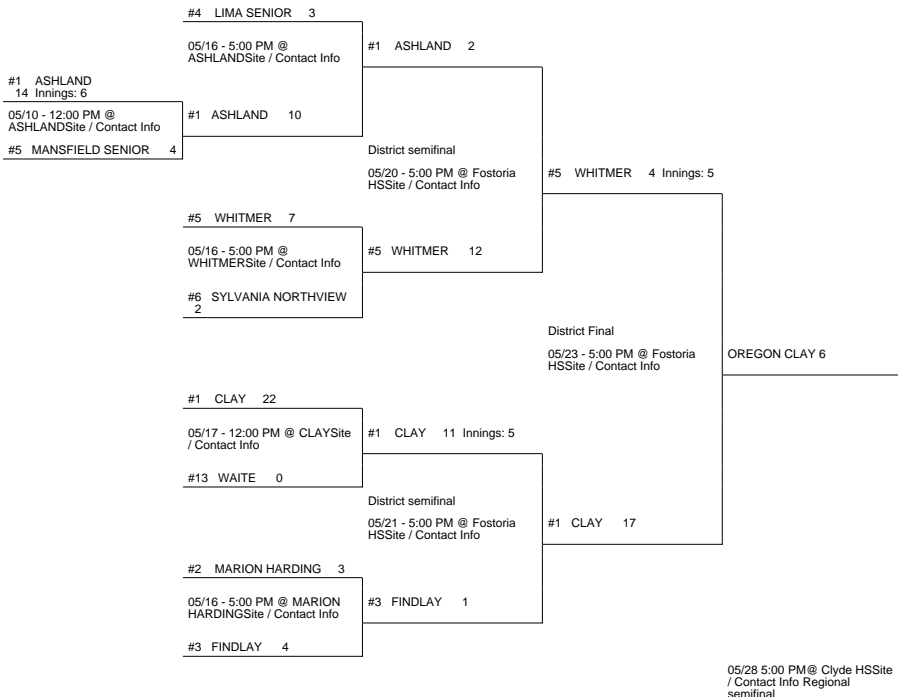

# 2014 OHSAA Girls Fast-Pitch Softball Tournament - Division I, Region 2 - Clyde

## Fostoria District

## North Ridgeville District

ELYRIA (22 - 7) 4  
vs  
BRECKSVILLE-BROADVIEW HTS (29 - 2) 0  
ELYRIA (23 - 7)  
Regional Final  
Winner Advances to State Semifinal at 5:30 PM June 5 vs. Region 3 - Columbus Region Championship

## Parma District