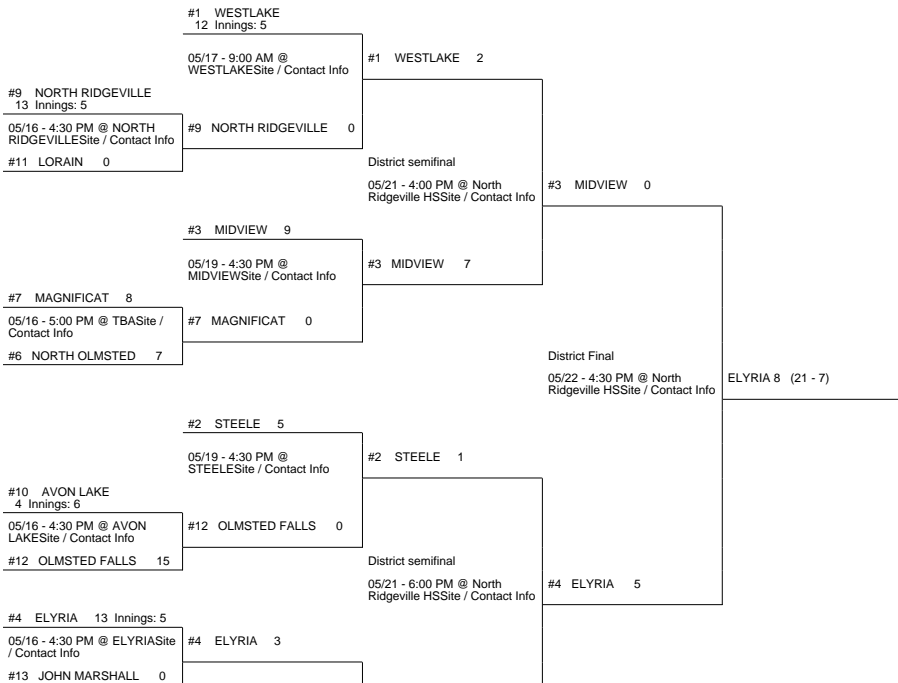

# 2014 OHSAA Girls Fast-Pitch Softball Tournament - Division I, Region 2 - Clyde

## Fostoria District

## North Ridgeville District

ELYRIA (22 - 7) 4  
vs  
BRECKSVILLE-BROADVIEW HTS (29 - 2) 0  
ELYRIA (23 - 7)  
Regional Final  
Winner Advances to State Semifinal at 5:30 PM June 5 vs. Region 3 - Columbus Region Championship

## Parma District