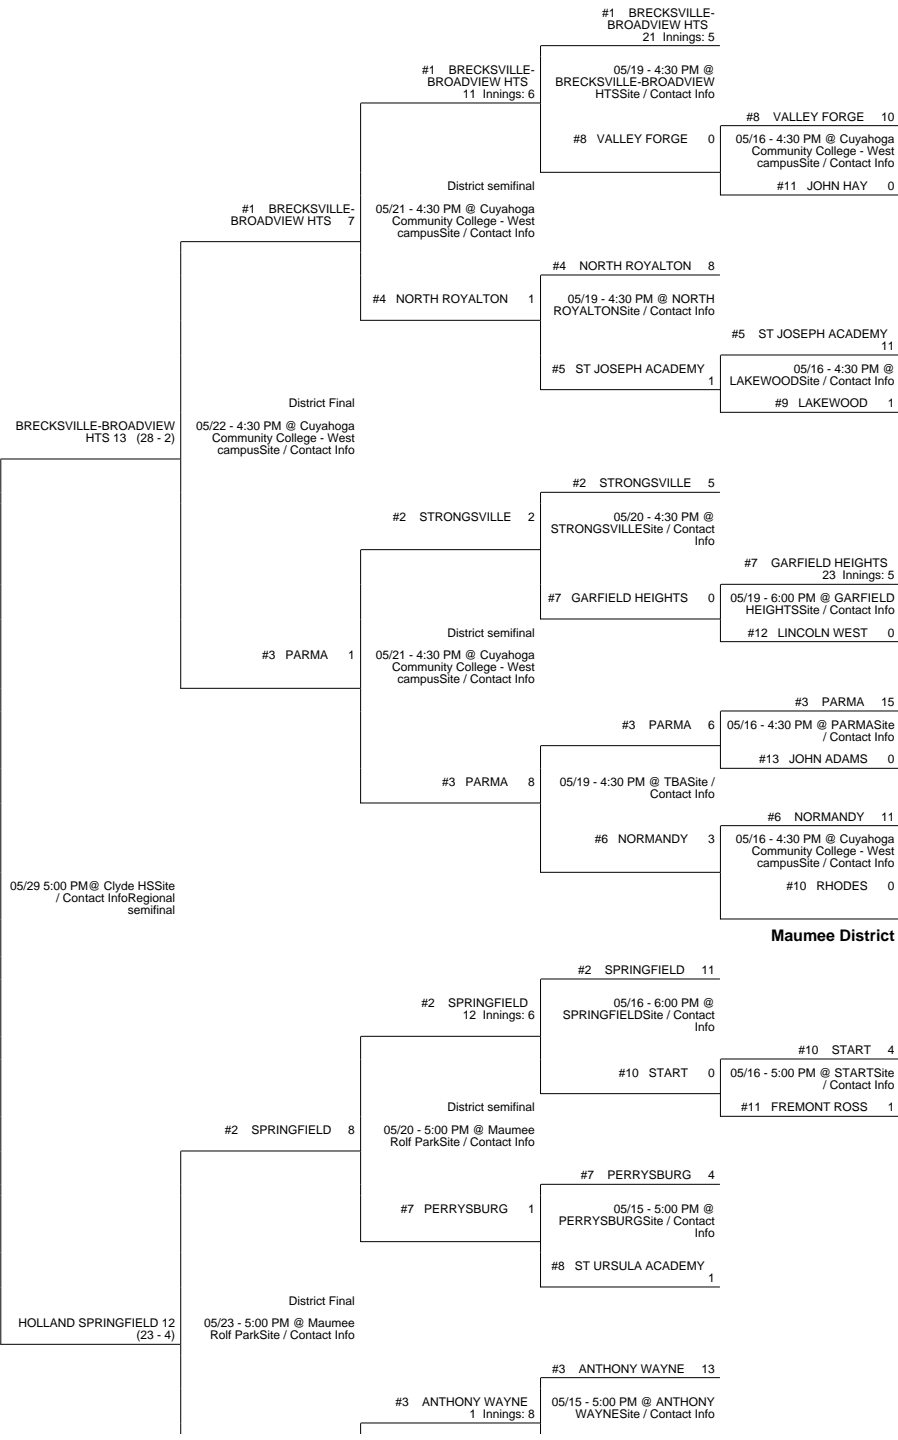

Parma District