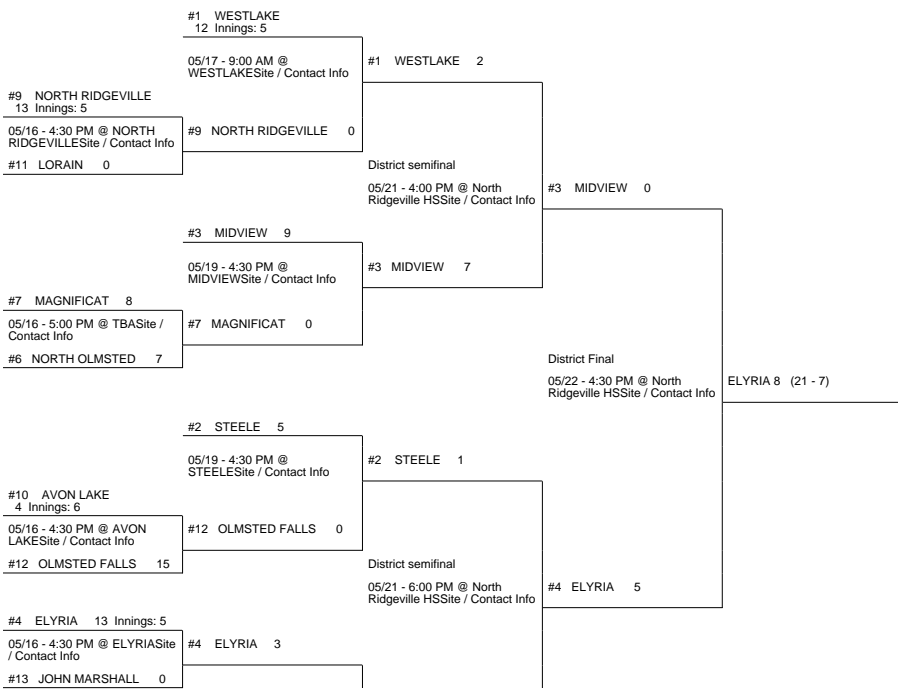

# 2014 OHSAA Girls Fast-Pitch Softball Tournament - Division I, Region 2 - Clyde

## Fostoria District

ELYRIA (22 - 7) 4

vs

BRECKSVILLE-BROADVIEW HTS (29 - 2) 0

ELYRIA (23 - 7)

Regional Final

Winner Advances to State Semifinal at 5:30 PM June 5 vs. Region 3 - Columbus Region Championship

## North Ridgeville District

## Parma District