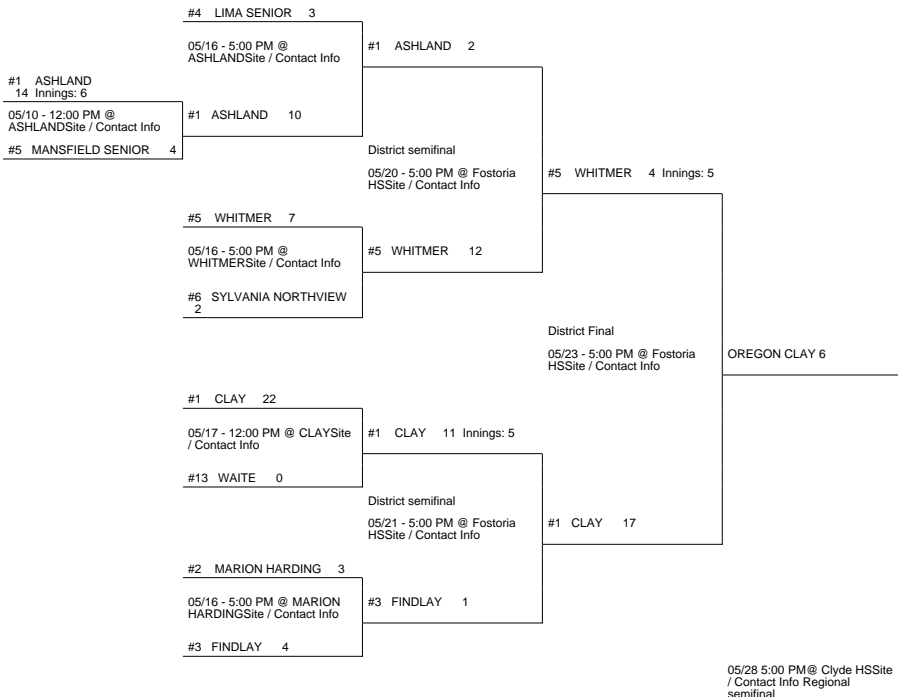

# 2014 OHSAA Girls Fast-Pitch Softball Tournament - Division I, Region 2 - Clyde

## Fostoria District

ELYRIA (22 - 7) 4

vs

BRECKSVILLE-BROADVIEW HTS (29 - 2) 0

ELYRIA (23 - 7)

Regional Final

Winner Advances to State Semifinal at 5:30 PM June 5 vs. Region 3 - Columbus Region Championship

## North Ridgeville District

## Parma District