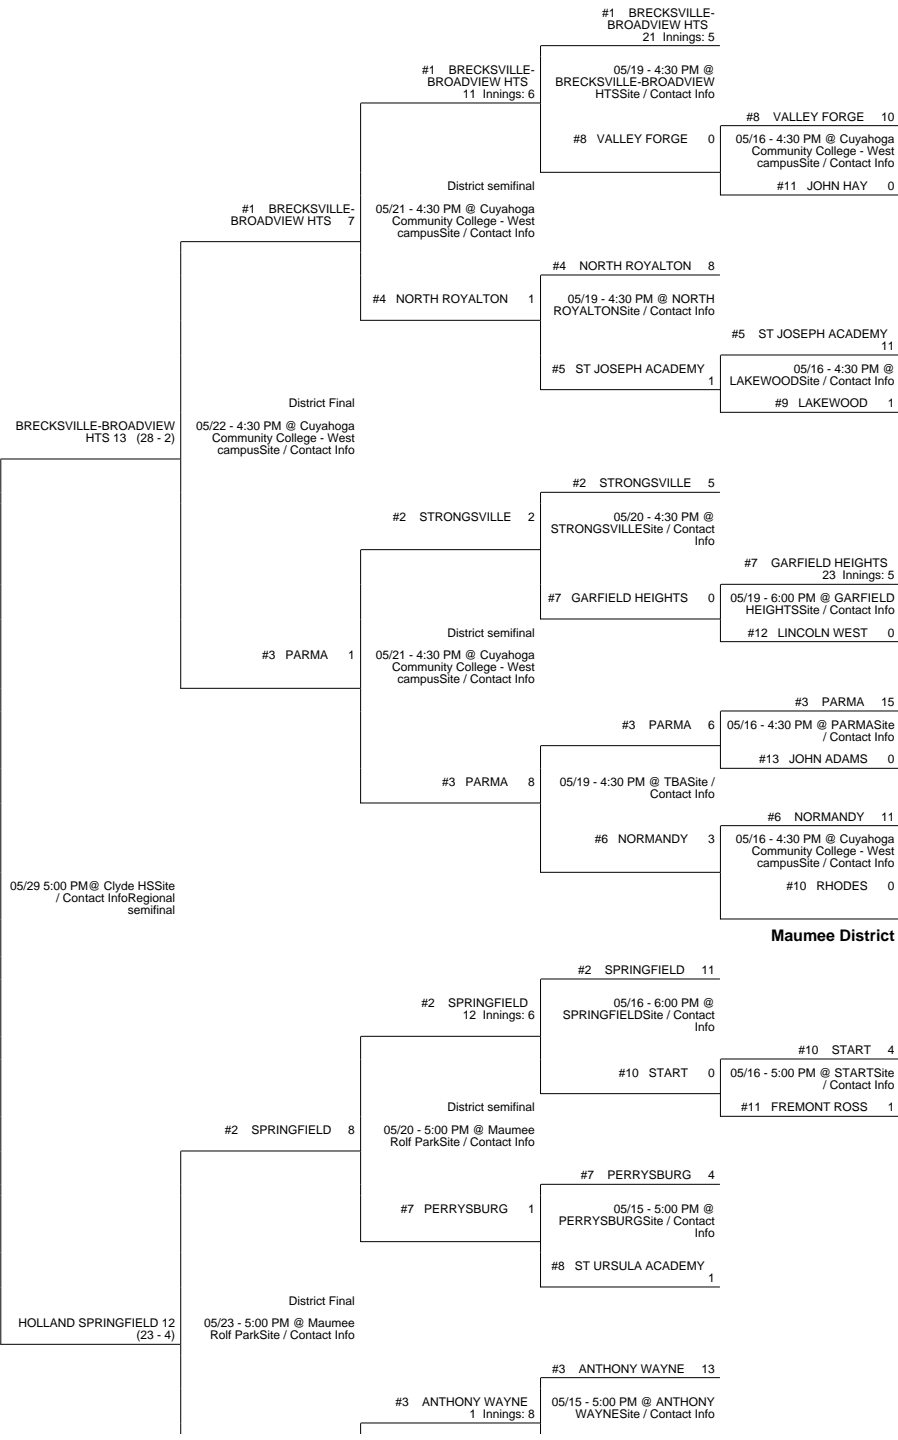

# 2014 OHSAA Girls Fast-Pitch Softball Tournament - Division I, Region 2 - Clyde

## Fostoria District

## North Ridgeville District

ELYRIA (22 - 7) 4  
vs  
BRECKSVILLE-BROADVIEW HTS (29 - 2) 0  
ELYRIA (23 - 7)  
Regional Final  
Winner Advances to State Semifinal at 5:30 PM June 5 vs. Region 3 - Columbus Region Championship

## Parma District