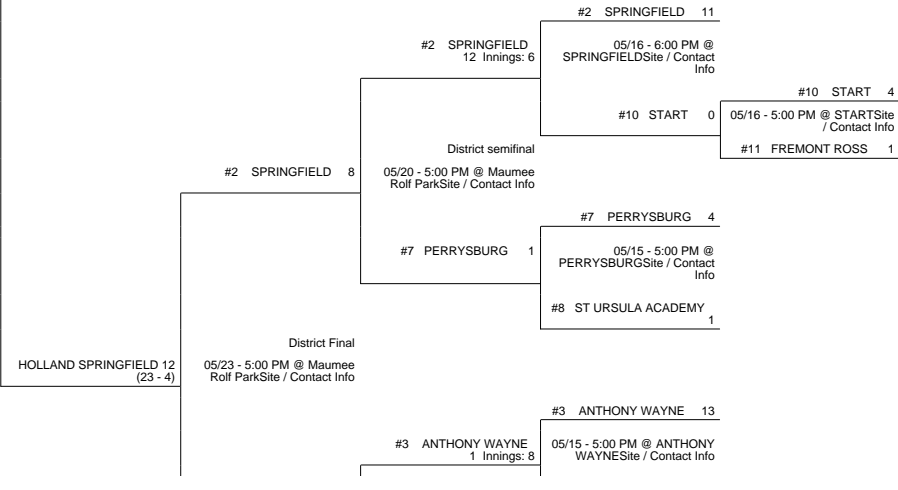

Maumee District