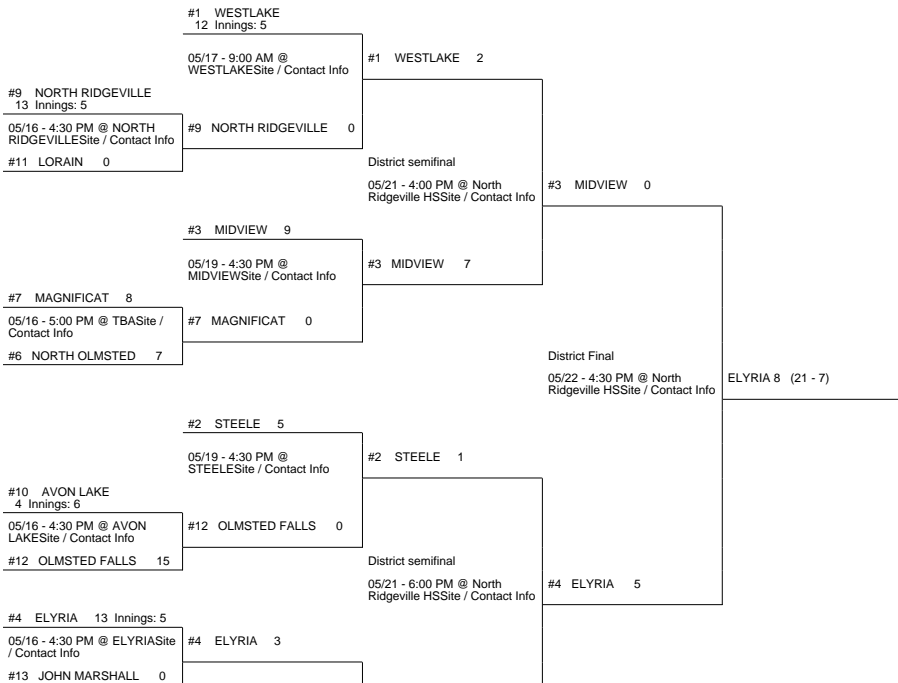

North Ridgeville District