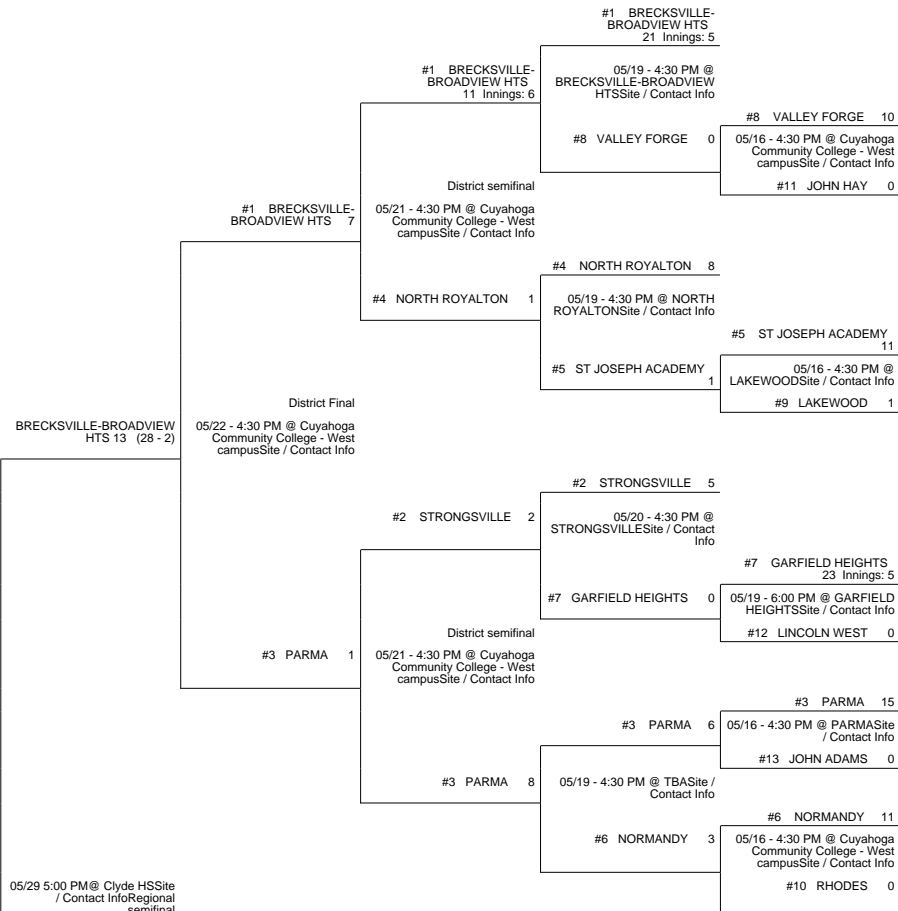

# 2014 OHSAA Girls Fast-Pitch Softball Tournament - Division I, Region 2 - Clyde

## Fostoria District

ELYRIA (22 - 7) 4

vs

BRECKSVILLE-BROADVIEW HTS (29 - 2) 0

ELYRIA (23 - 7)

Regional Final

Winner Advances to State Semifinal at 5:30 PM June 5 vs. Region 3 - Columbus Region Championship

## North Ridgeville District

## Parma District