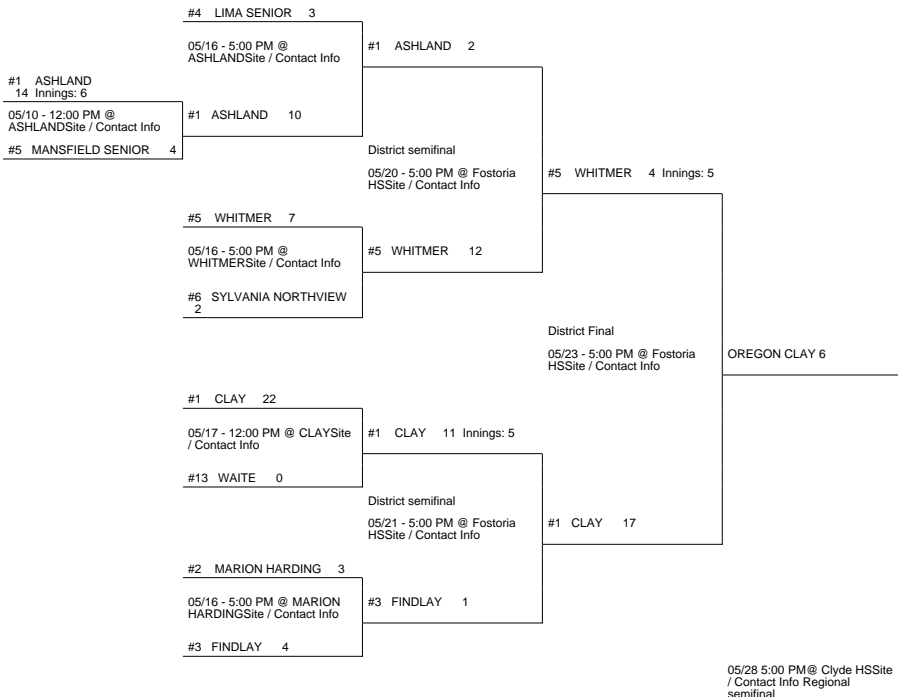

2014 OHSAA Girls Fast-Pitch Softball Tournament - Division I, Region 2 - Clyde

Fostoria District

North Ridgeville District

ELYRIA (22 - 7) 4
vs
BRECKSVILLE-BROADVIEW HTS (29 - 2) 0
ELYRIA (23 - 7)
Regional Final
Winner Advances to State Semifinal at 5:30 PM June 5 vs. Region 3 - Columbus Region Championship

Parma District

2014 OHSAA Girls Fast-Pitch Softball Tournament - Division I, Region 2 - Clyde