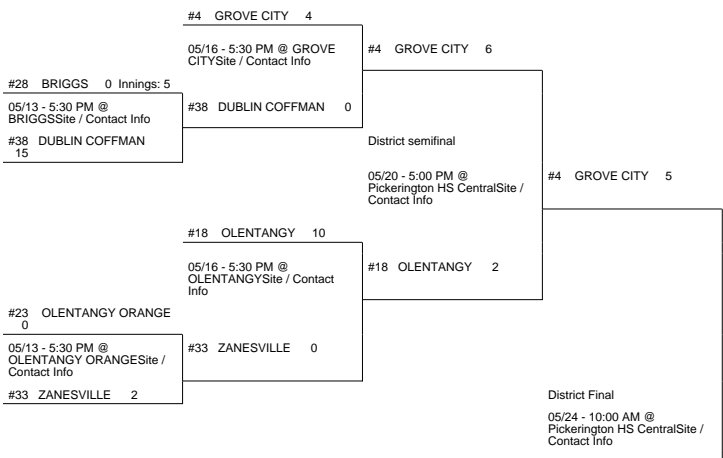

Pickerington 1 District

GROVE CITY 9 Innings: 12 (23 - 6)