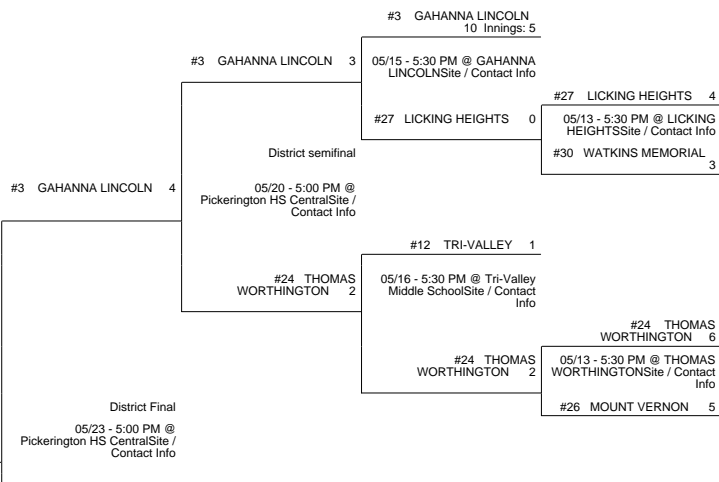

Pickerington 2 District

GAHANNA LINCOLN 3 (27 - 2)

#13 NEW ALBANY 5