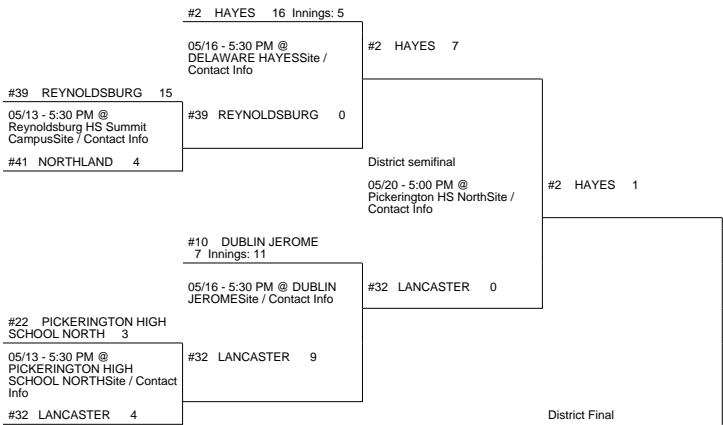

2014 OHSAA Girls Fast-Pitch Softball Tournament - Division I, Region 3 - Columbus

Pickerington 4 District

POWELL OLENTANGY LIBERTY 6 Innings: 12 (19 - 7)

GROVE CITY (24 - 6) 4

vs
GAHANNA LINCOLN (28 - 2) 0

GROVE CITY (25 - 6)