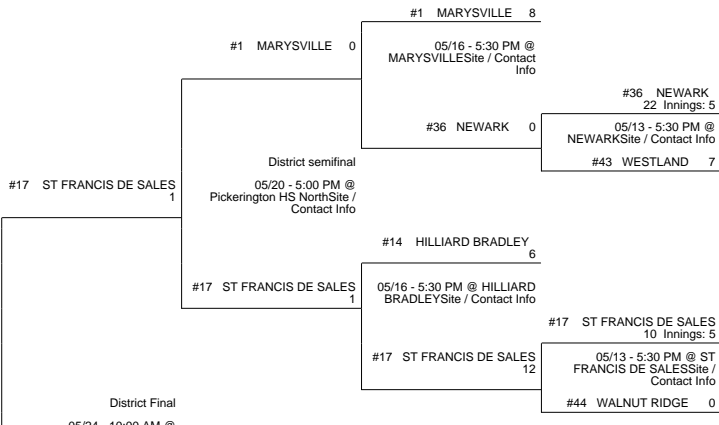

Pickerington 3 District

SUNBURY BIG WALNUT 0 (19 - 8)

#6 PICKERINGTON HIGH SCHOOL CENTRAL 13
05/15 - 5:30 PM @ PICKERINGTON HIGH SCHOOL CENTRALSite / Contact Info

#16 UPPER ARLINGTON 3

District semifinal
05/20 - 5:00 PM @ Pickerington HS NorthSite / Contact Info

#11 BIG WALNUT 3
05/16 - 5:30 PM @ BIG WALNUTSite / Contact Info

#21 CENTRAL CROSSING 8
05/13 - 5:30 PM @ CENTRAL CROSSINGSite / Contact Info

#40 BISHOP WATTERSON 9