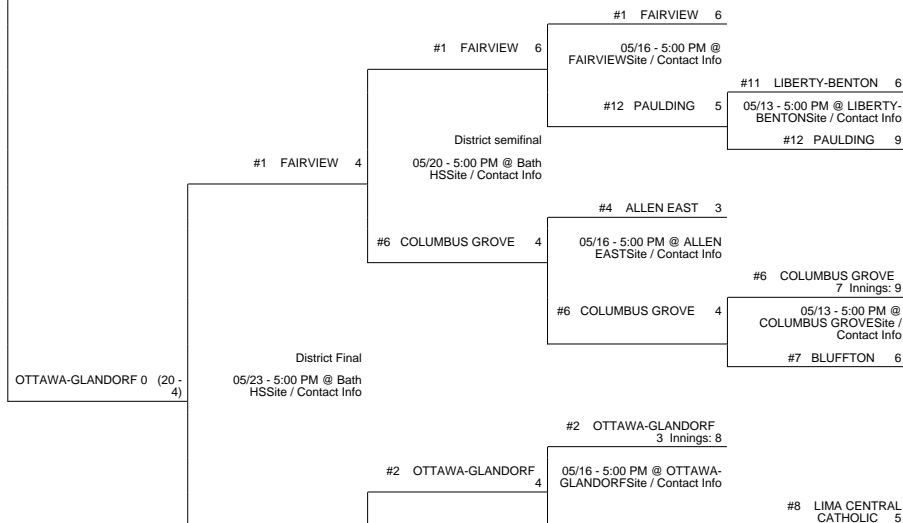

2014 OHSAA Girls Fast-Pitch Softball Tournament - Division III, Region 10 - Bellefontaine

Maumee District

Clyde District

Pickerington 1 District

Lima District

2014 OHSAA Girls Fast-Pitch Softball Tournament - Division III, Region 10 - Bellefontaine