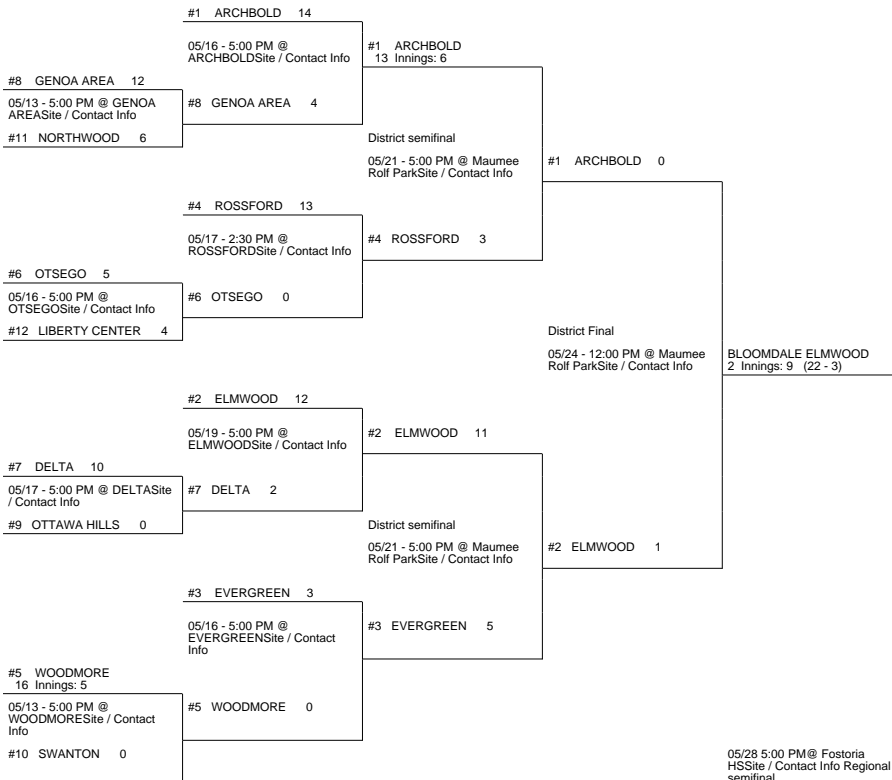

2014 OHSAA Girls Fast-Pitch Softball Tournament - Division III, Region 10 - Bellefontaine

Maumee District

Clyde District

Pickerington 1 District

Lima District

2014 OHSAA Girls Fast-Pitch Softball Tournament - Division III, Region 10 - Bellefontaine