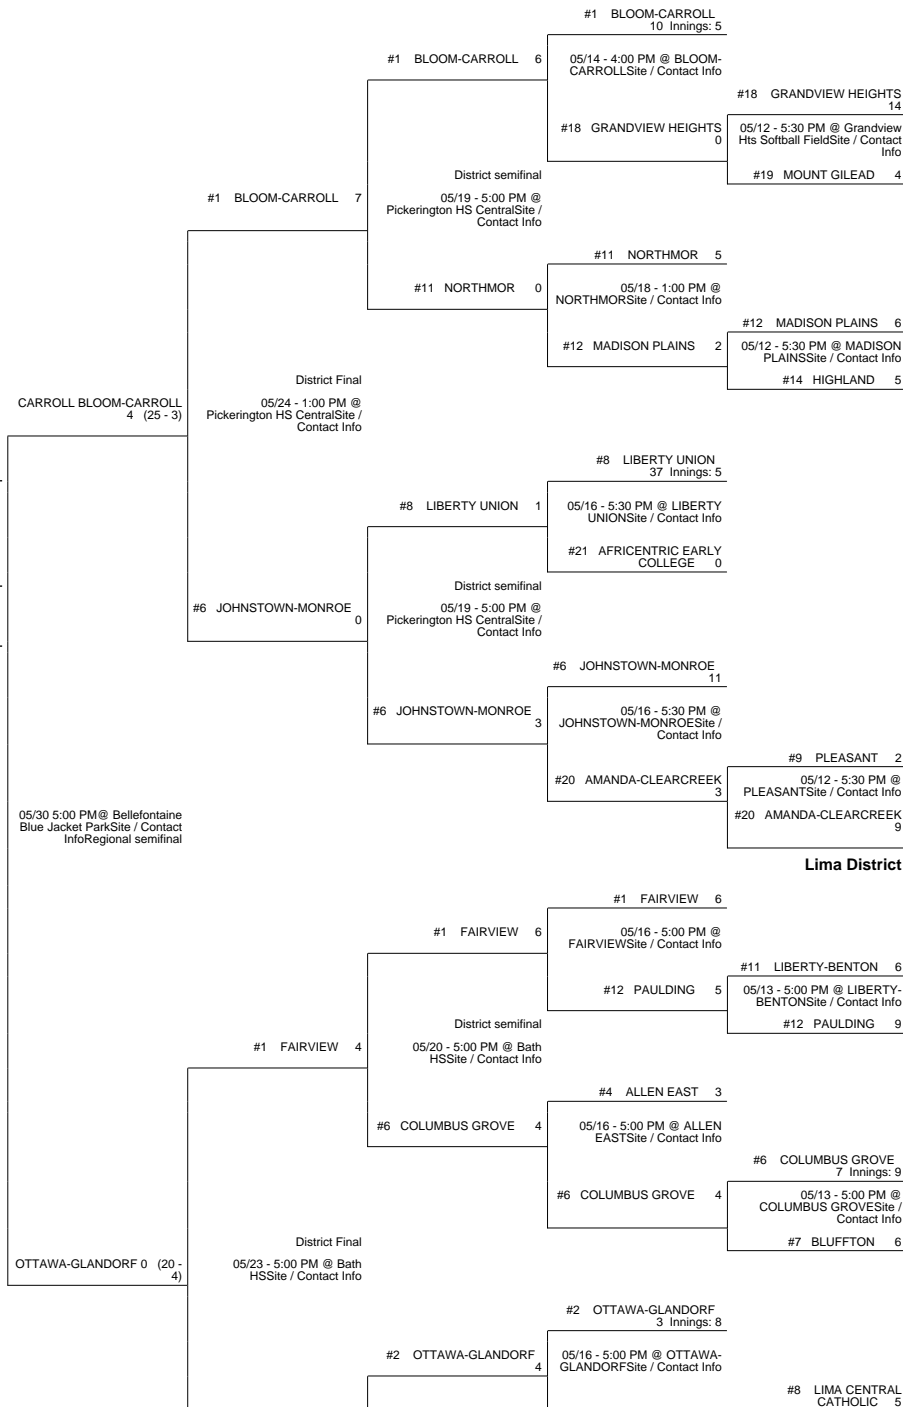

Pickerington 1 District