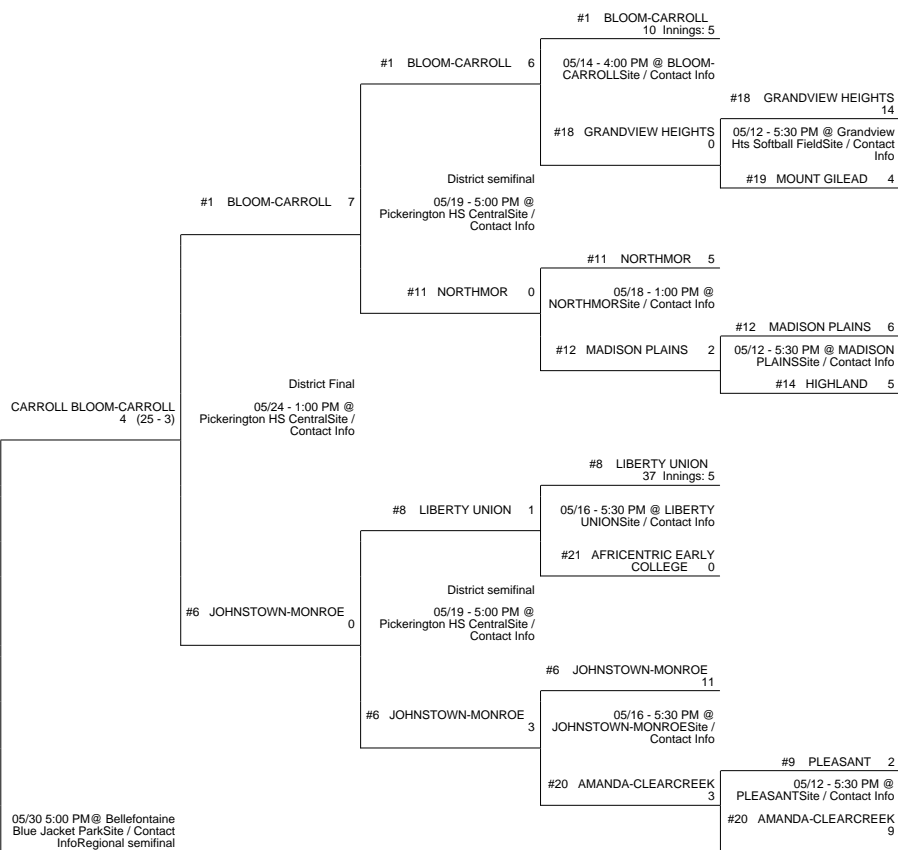

2014 OHSAA Girls Fast-Pitch Softball Tournament - Division III, Region 10 - Bellefontaine

Maumee District

Clyde District

Pickerington 1 District

Lima District

2014 OHSAA Girls Fast-Pitch Softball Tournament - Division III, Region 10 - Bellefontaine