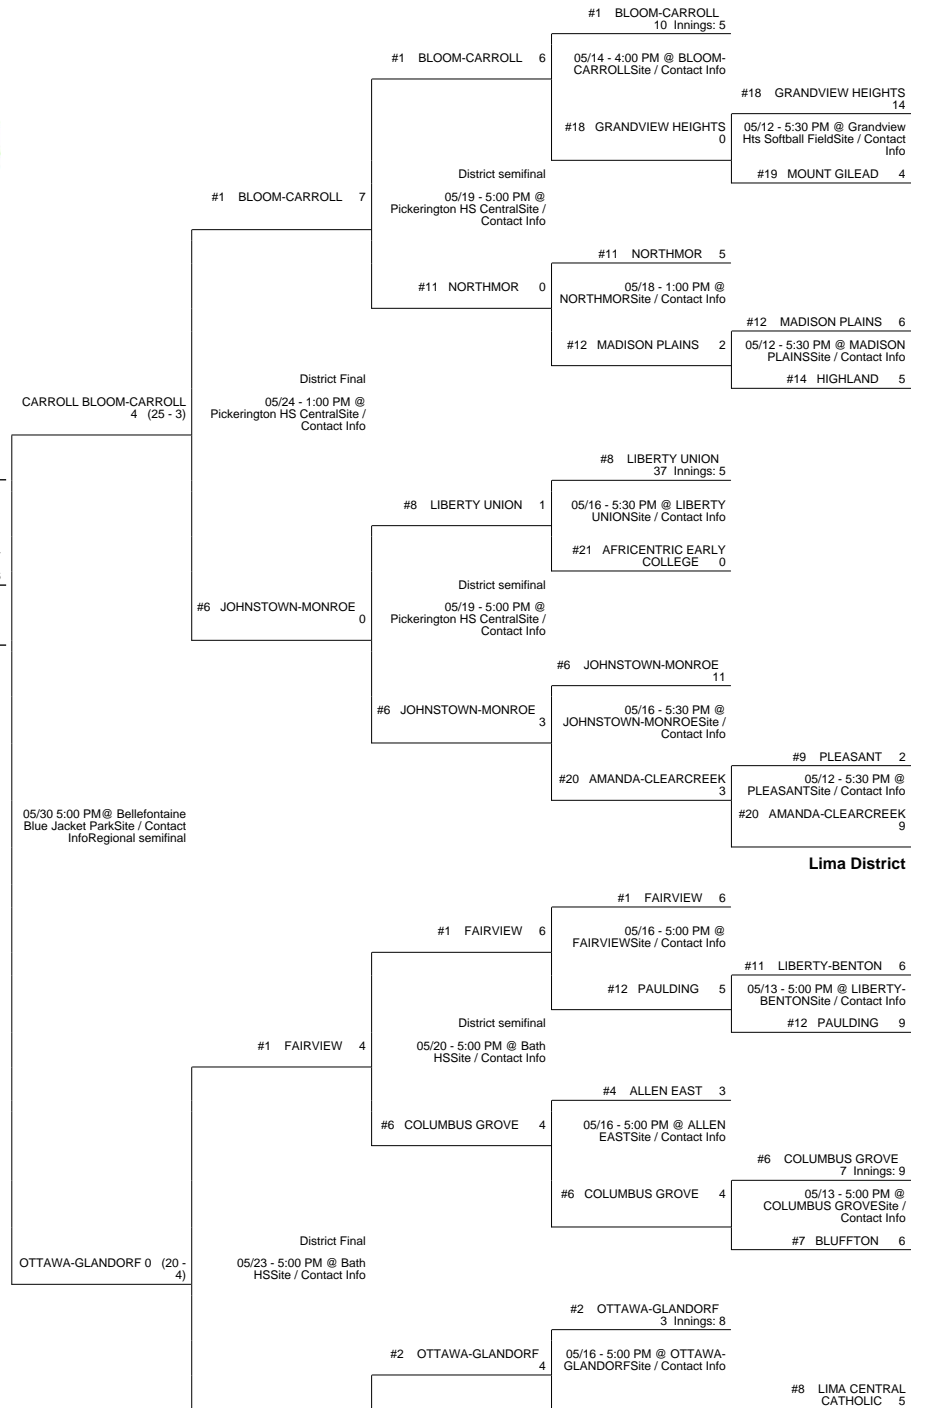

2014 OHSAA Girls Fast-Pitch Softball Tournament - Division III, Region 10 - Bellefontaine

Maumee District

Clyde District

Pickerington 1 District

2014 OHSAA Girls Fast-Pitch Softball Tournament - Division III, Region 10 - Bellefontaine