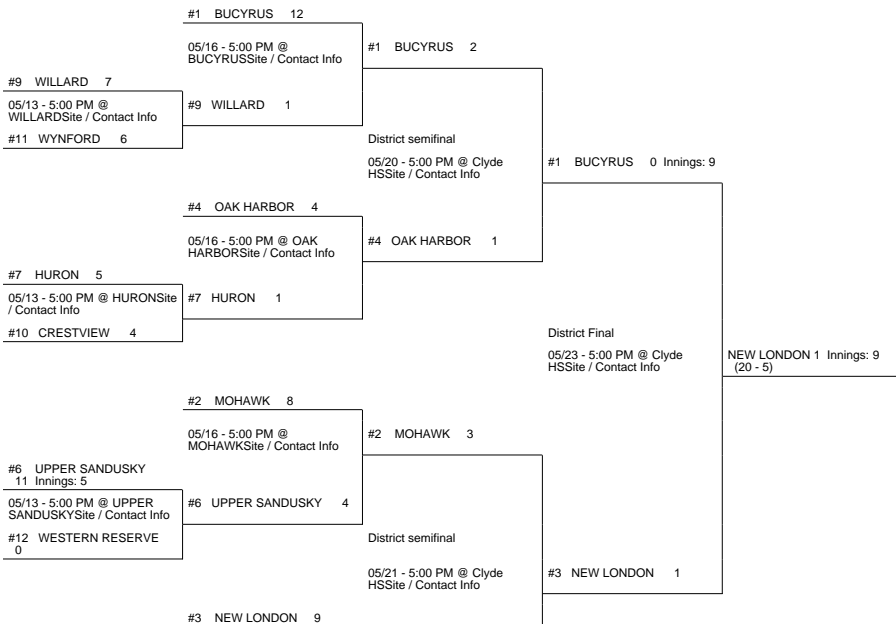

Clyde District