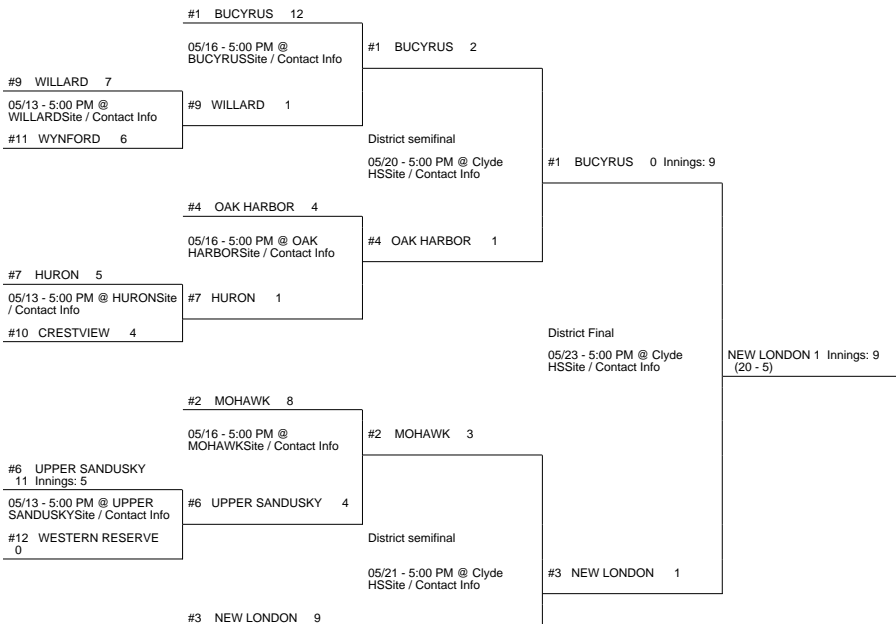

2014 OHSAA Girls Fast-Pitch Softball Tournament - Division III, Region 10 - Bellefontaine

Maumee District

Clyde District

Pickerington 1 District

Lima District

2014 OHSAA Girls Fast-Pitch Softball Tournament - Division III, Region 10 - Bellefontaine