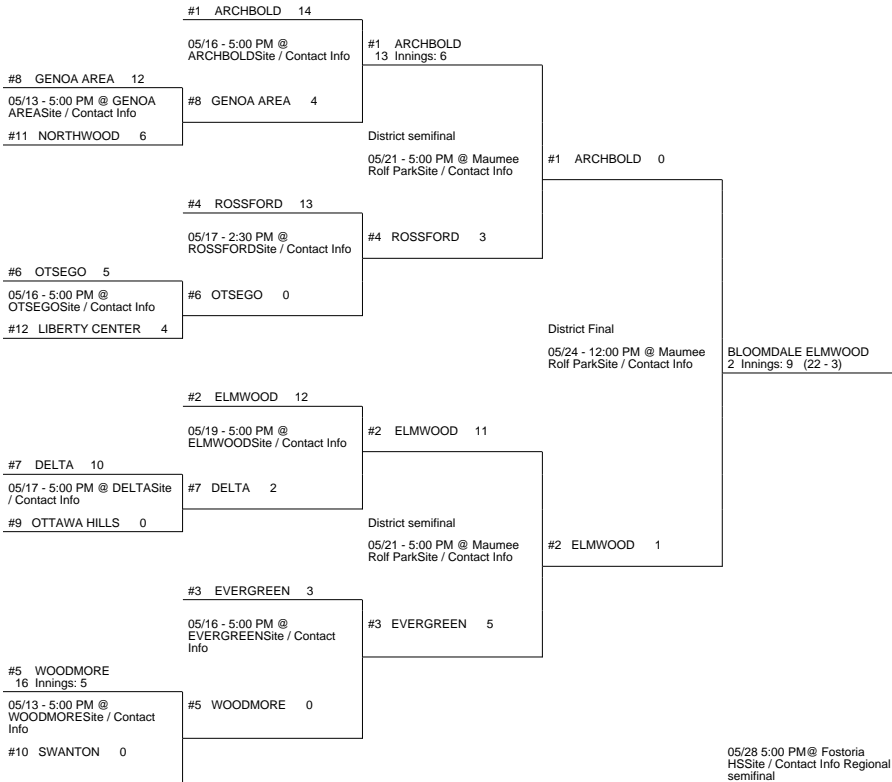

2014 OHSAA Girls Fast-Pitch Softball Tournament - Division III, Region 10 - Bellefontaine

Maumee District

Clyde District

Pickerington 1 District

2014 OHSAA Girls Fast-Pitch Softball Tournament - Division III, Region 10 - Bellefontaine