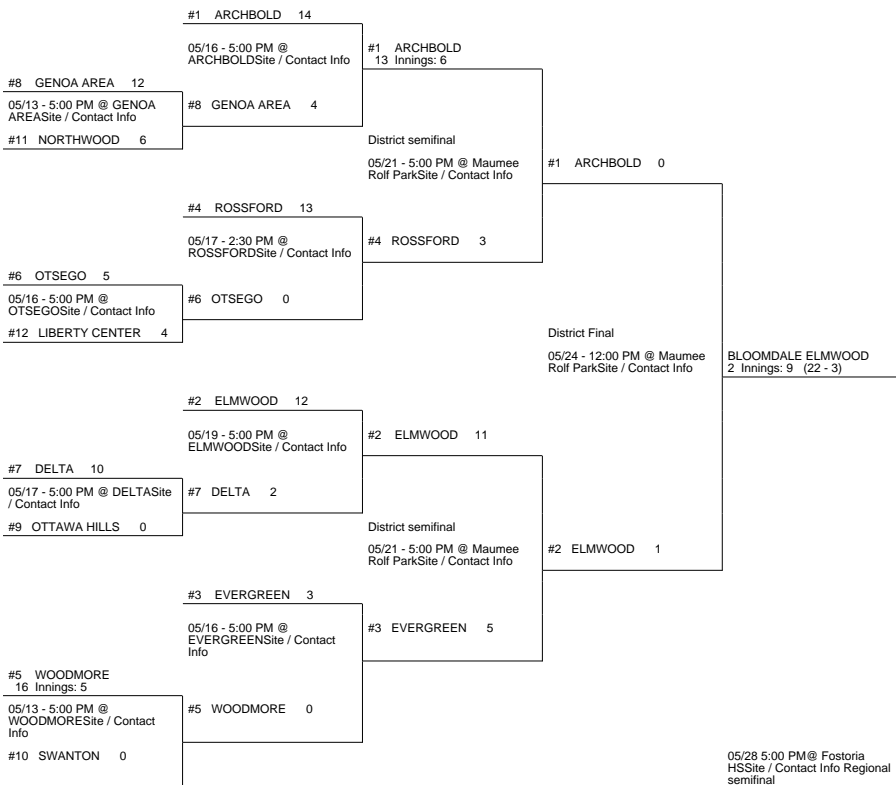

2014 OHSAA Girls Fast-Pitch Softball Tournament - Division III, Region 10 - Bellefontaine

Maumee District

Clyde District

Pickerington 1 District

Lima District

2014 OHSAA Girls Fast-Pitch Softball Tournament - Division III, Region 10 - Bellefontaine