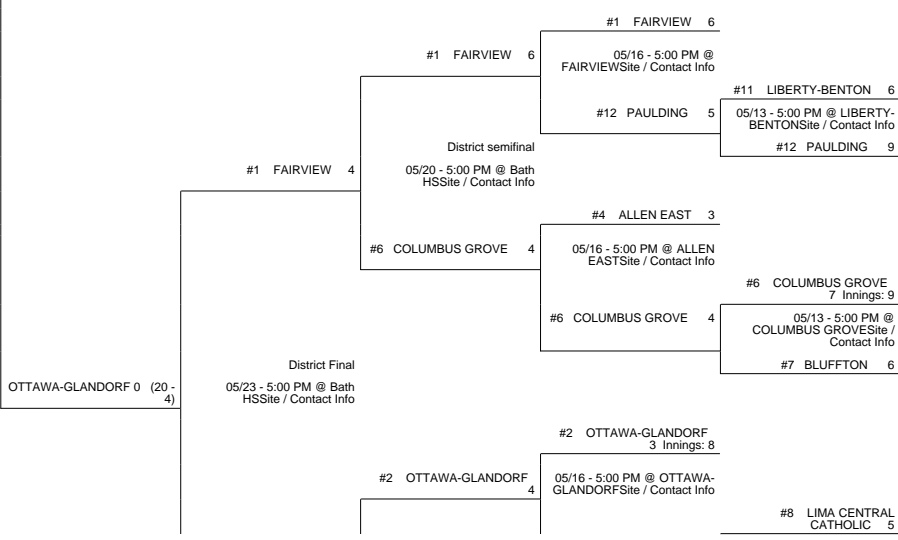

2014 OHSAA Girls Fast-Pitch Softball Tournament - Division III, Region 10 - Bellefontaine

Maumee District

Clyde District

Pickerington 1 District

Lima District

2014 OHSAA Girls Fast-Pitch Softball Tournament - Division III, Region 10 - Bellefontaine