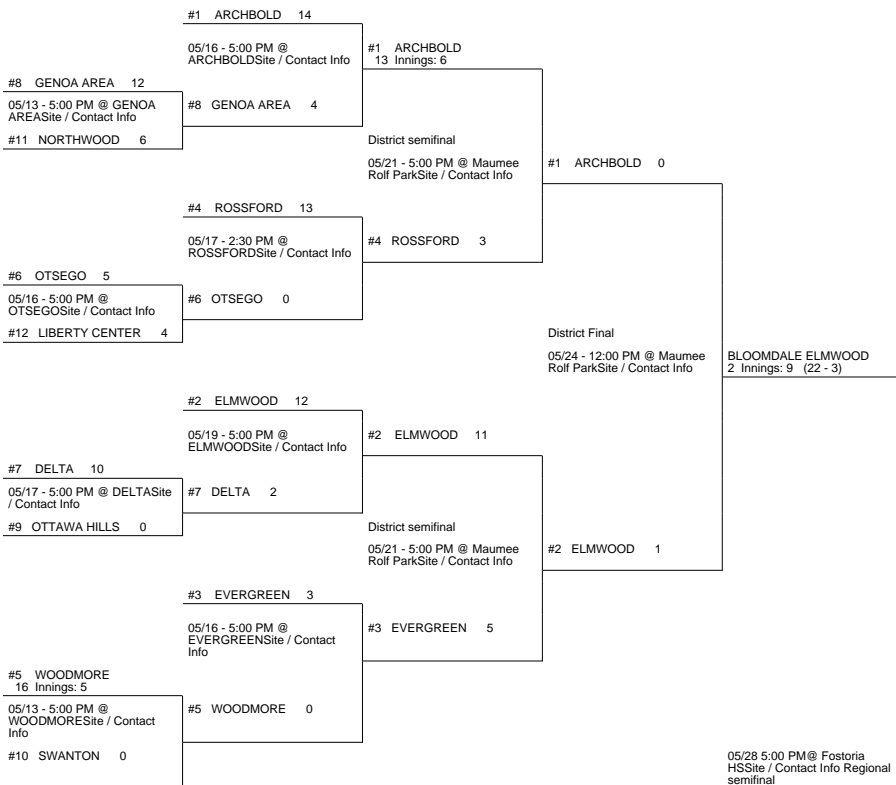

# 2014 OHSAA Girls Fast-Pitch Softball Tournament - Division III, Region 10 - Bellefontaine

## Maumee District