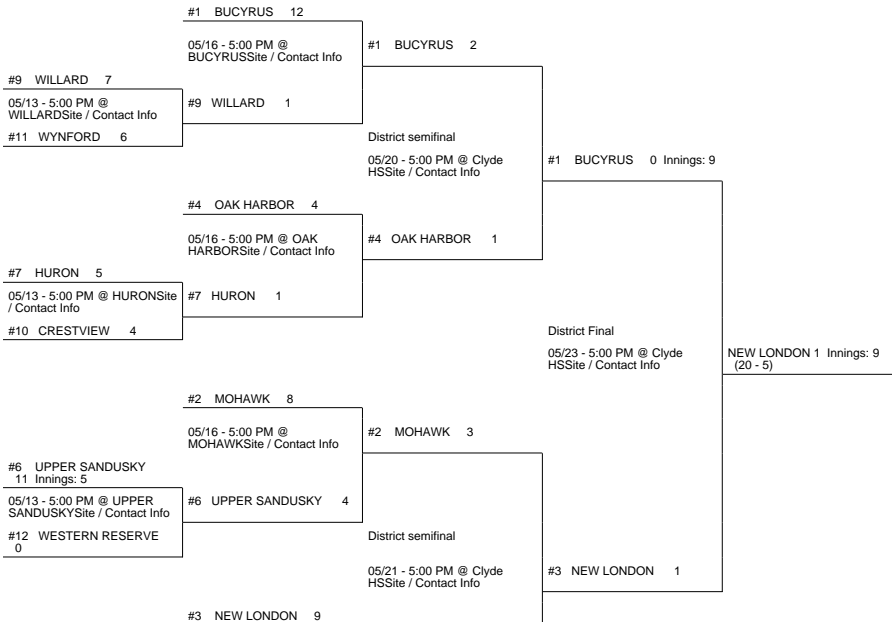

2014 OHSAA Girls Fast-Pitch Softball Tournament - Division III, Region 10 - Bellefontaine

Maumee District

Clyde District

Pickerington 1 District

2014 OHSAA Girls Fast-Pitch Softball Tournament - Division III, Region 10 - Bellefontaine