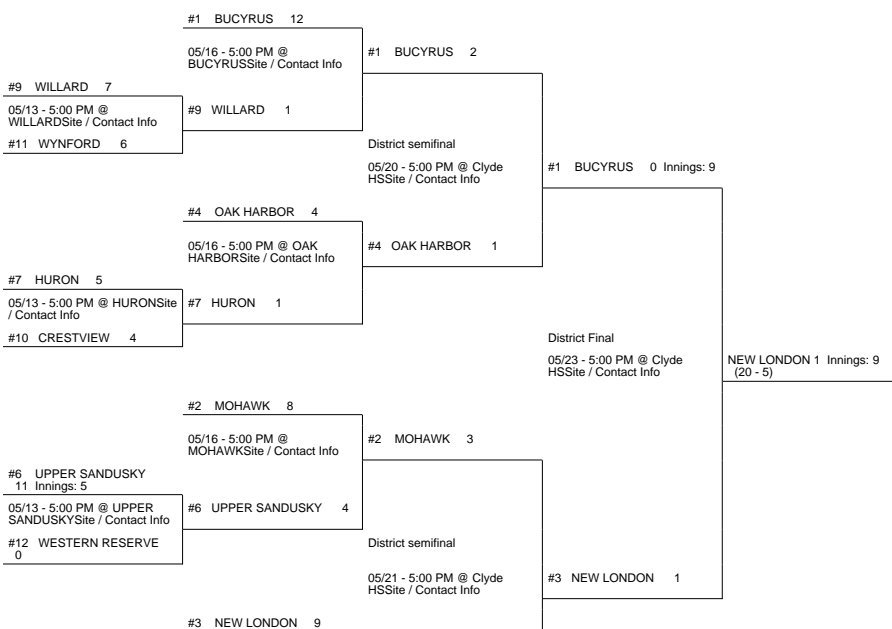

2014 OHSAA Girls Fast-Pitch Softball Tournament - Division III, Region 10 - Bellefontaine

Maumee District

Clyde District

Pickerington 1 District

Lima District

2014 OHSAA Girls Fast-Pitch Softball Tournament - Division III, Region 10 - Bellefontaine