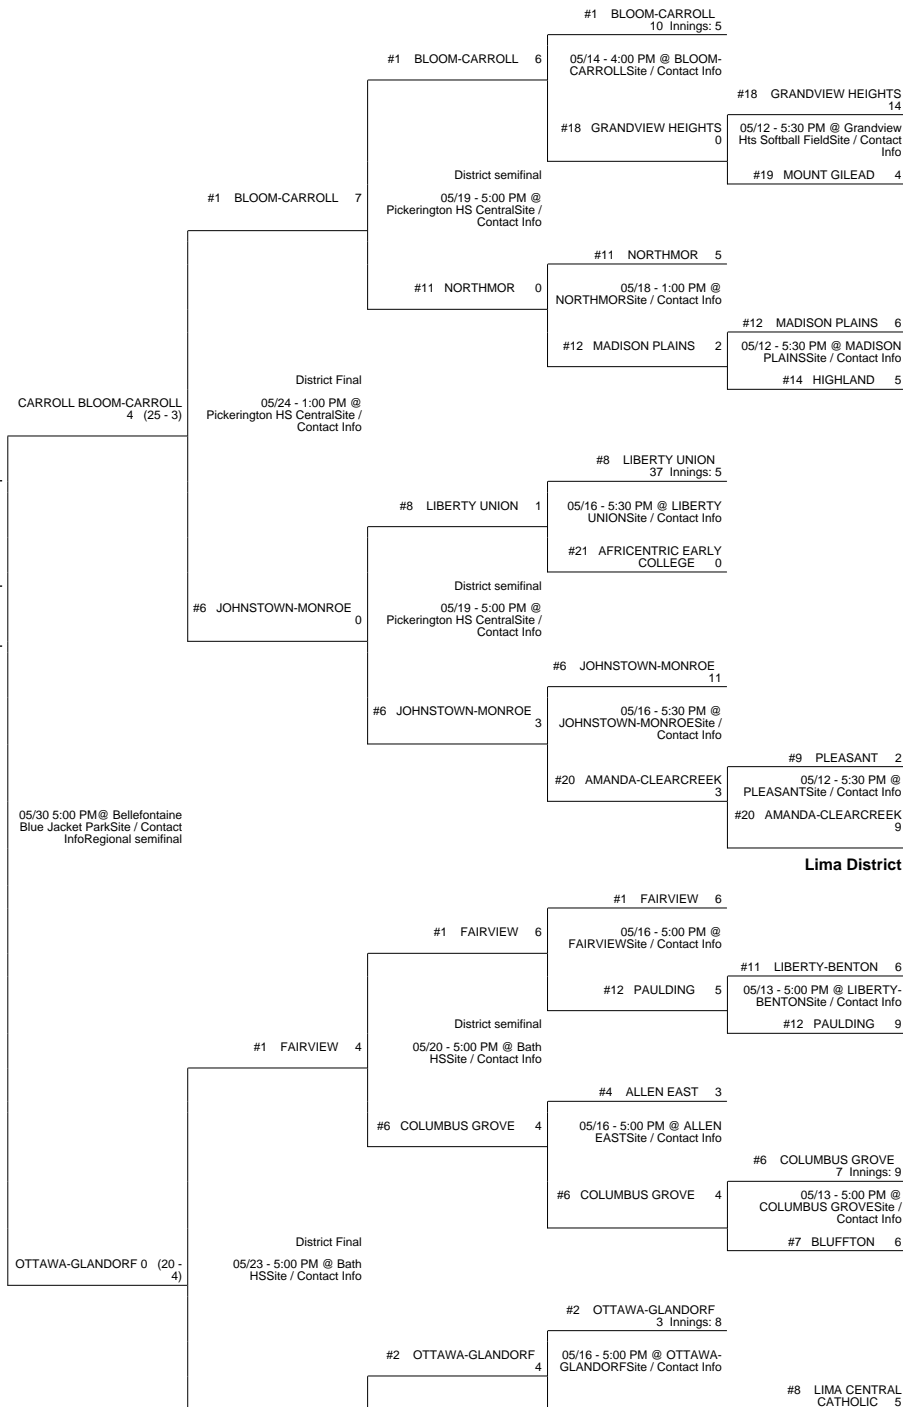

2014 OHSAA Girls Fast-Pitch Softball Tournament - Division III, Region 10 - Bellefontaine

Maumee District

Clyde District

Pickerington 1 District

Lima District

2014 OHSAA Girls Fast-Pitch Softball Tournament - Division III, Region 10 - Bellefontaine