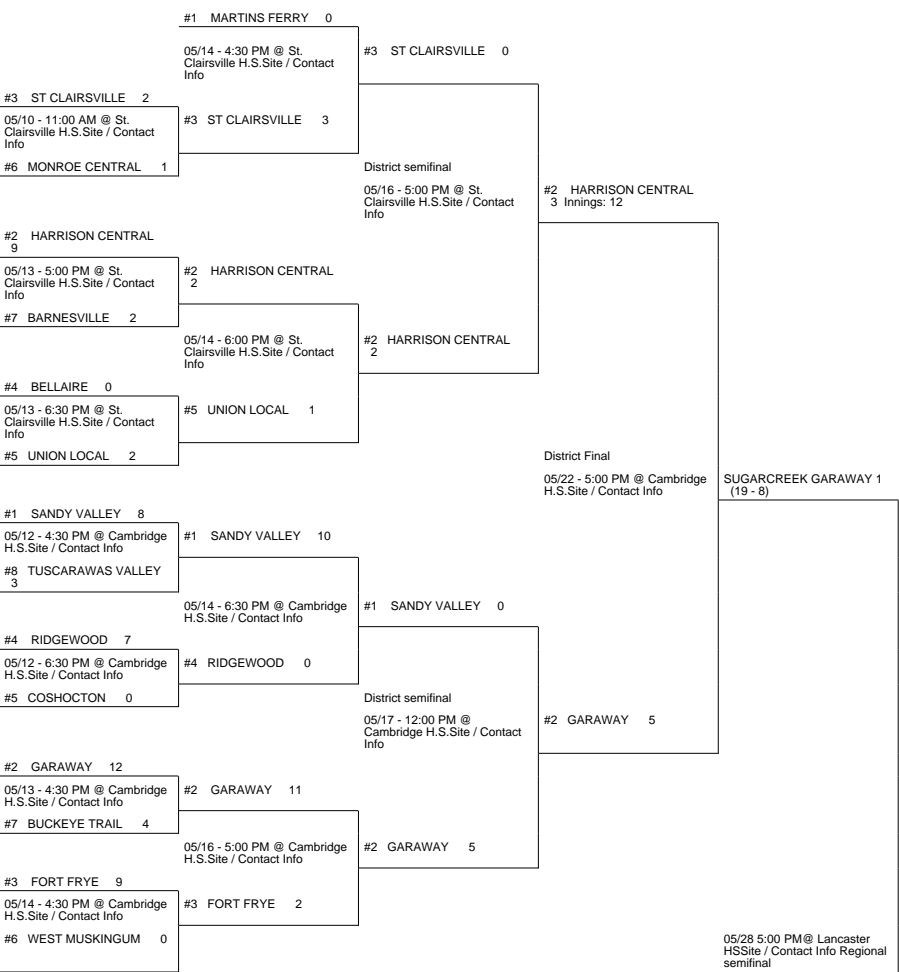

2014 OHSAA Girls Fast-Pitch Softball Tournament - Division III, Region 11 - Lancaster

Cambridge District

Chillicothe 3 District

Chillicothe 2 District

Chillicothe 1 District

#7 BELPRE 8 vs #10 OAK HILL 0 (05/13 - 5:00 PM @ BELPRE Site / Contact Info)

2014 OHSAA Girls Fast-Pitch Softball Tournament - Division III, Region 11 - Lancaster