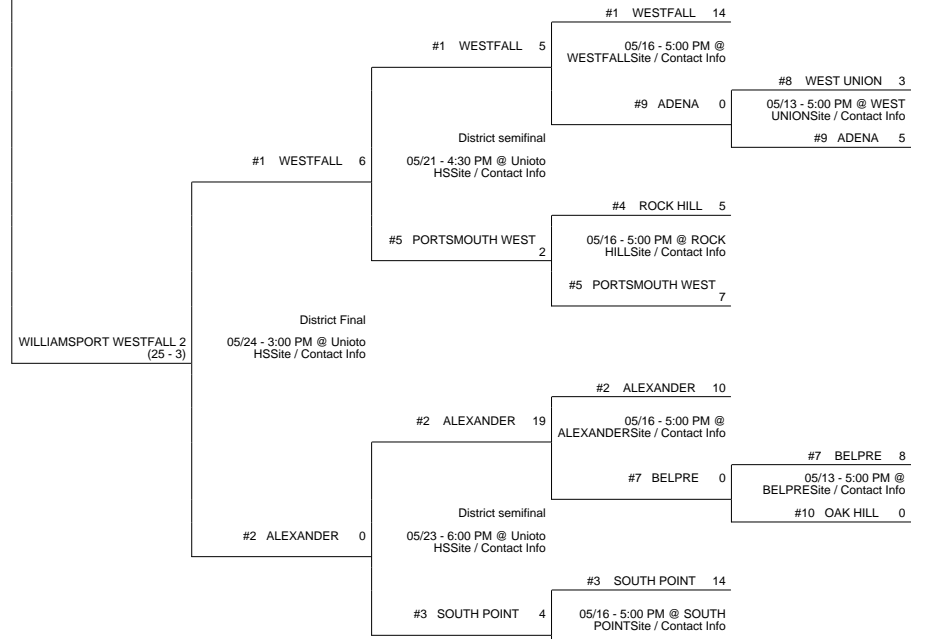

Chillicothe 1 District