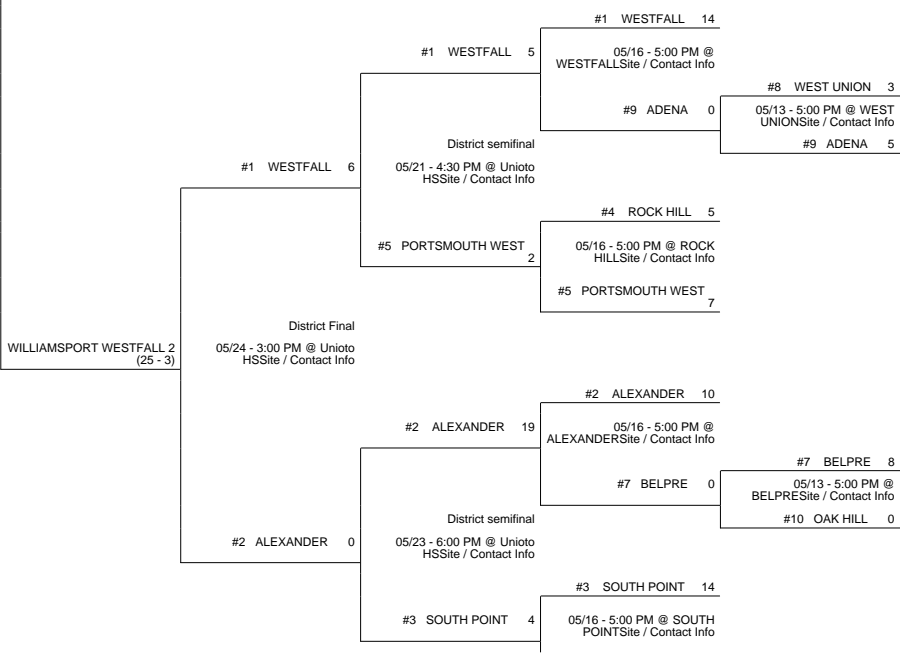

2014 OHSAA Girls Fast-Pitch Softball Tournament - Division III, Region 11 - Lancaster

Cambridge District

Chillicothe 3 District

Chillicothe 2 District

Chillicothe 1 District

#7 BELPRE 8 vs #10 OAK HILL 0 (05/13 - 5:00 PM @ BELPRE Site / Contact Info)

2014 OHSAA Girls Fast-Pitch Softball Tournament - Division III, Region 11 - Lancaster