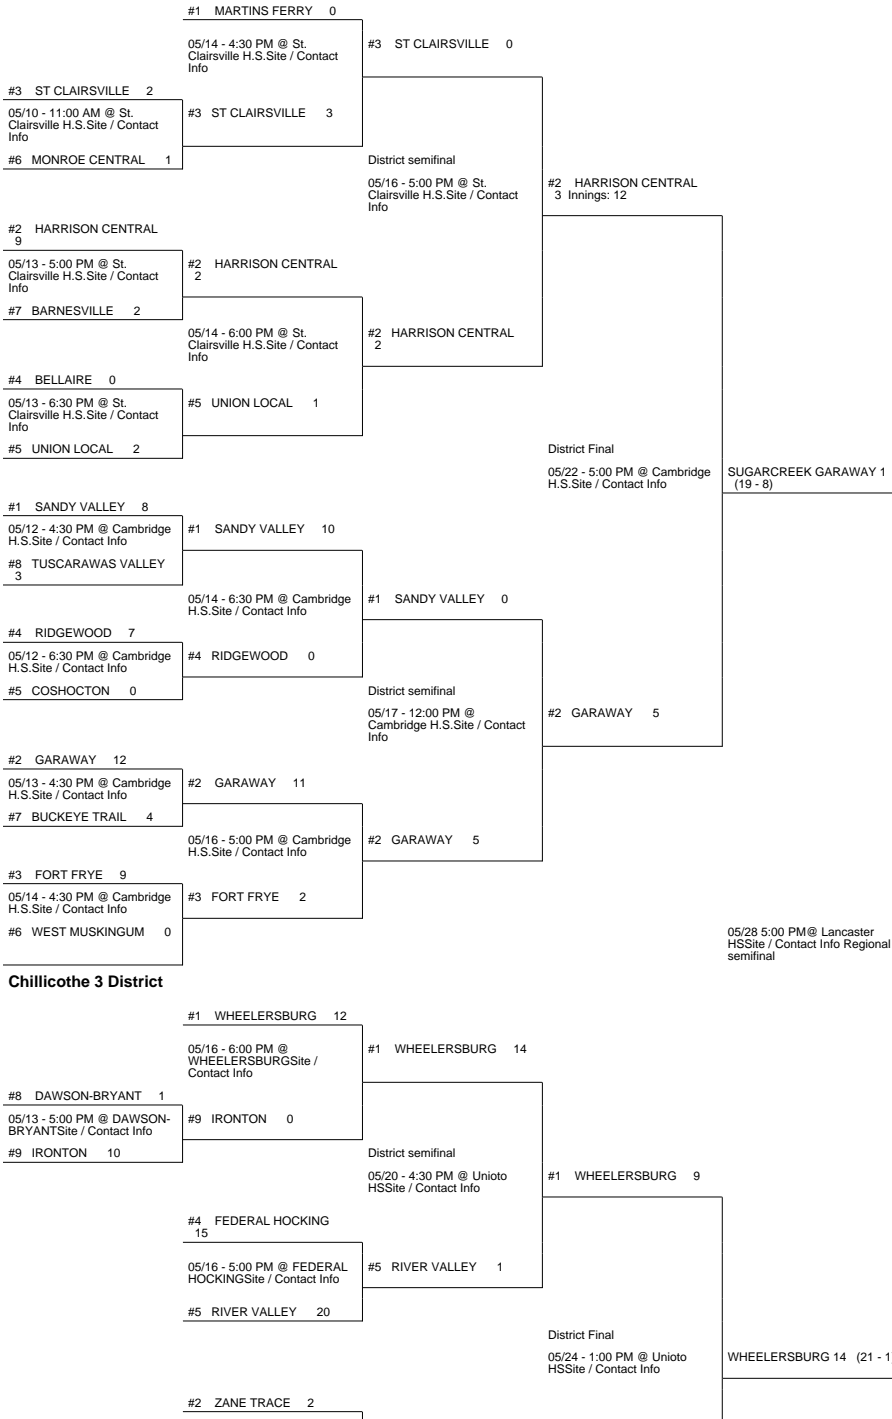

2014 OHSAA Girls Fast-Pitch Softball Tournament - Division III, Region 11 - Lancaster

Cambridge District

Chillicothe 2 District

Chillicothe 1 District

2014 OHSAA Girls Fast-Pitch Softball Tournament - Division III, Region 11 - Lancaster