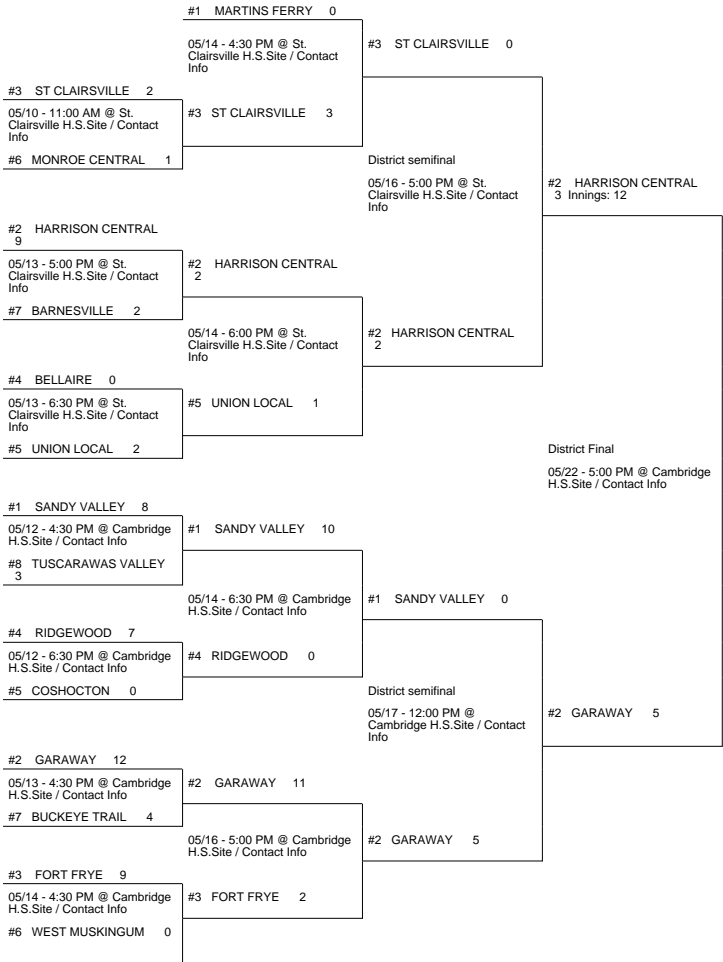

# 2014 OHSAA Girls Fast-Pitch Softball Tournament - Division III, Region 11 - Lancaster

## Cambridge District

## Chillicothe 3 District