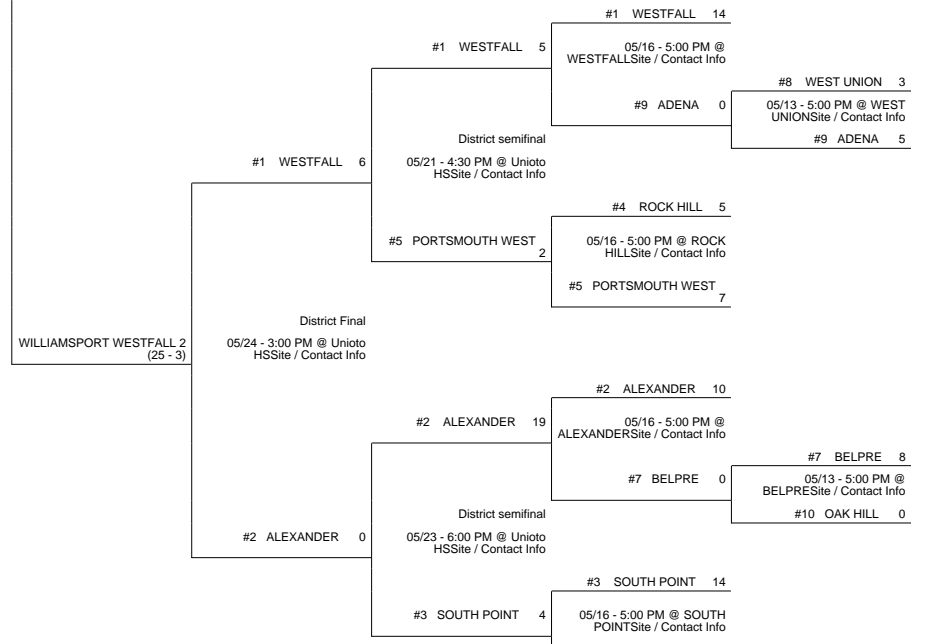

2014 OHSAA Girls Fast-Pitch Softball Tournament - Division III, Region 11 - Lancaster

Cambridge District

Chillicothe 2 District

Chillicothe 1 District

2014 OHSAA Girls Fast-Pitch Softball Tournament - Division III, Region 11 - Lancaster