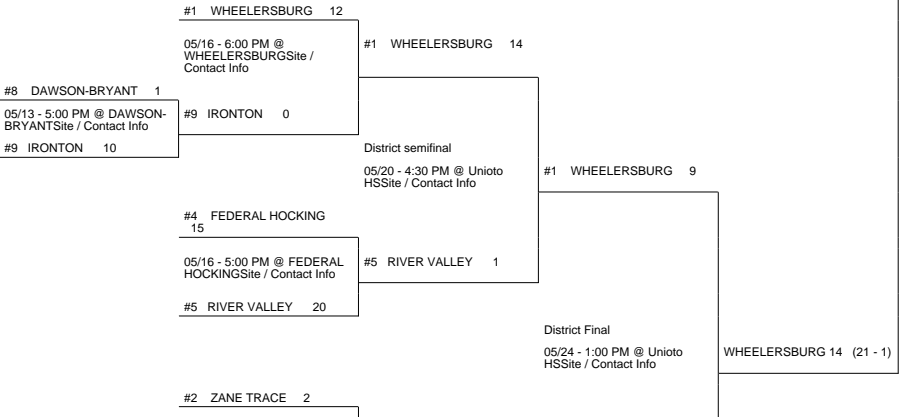

2014 OHSAA Girls Fast-Pitch Softball Tournament - Division III, Region 11 - Lancaster

Cambridge District

Chillicothe 3 District

Chillicothe 2 District

Chillicothe 1 District

#7 BELPRE 8 vs #10 OAK HILL 0 (05/13 - 5:00 PM @ BELPRE Site / Contact Info)

2014 OHSAA Girls Fast-Pitch Softball Tournament - Division III, Region 11 - Lancaster