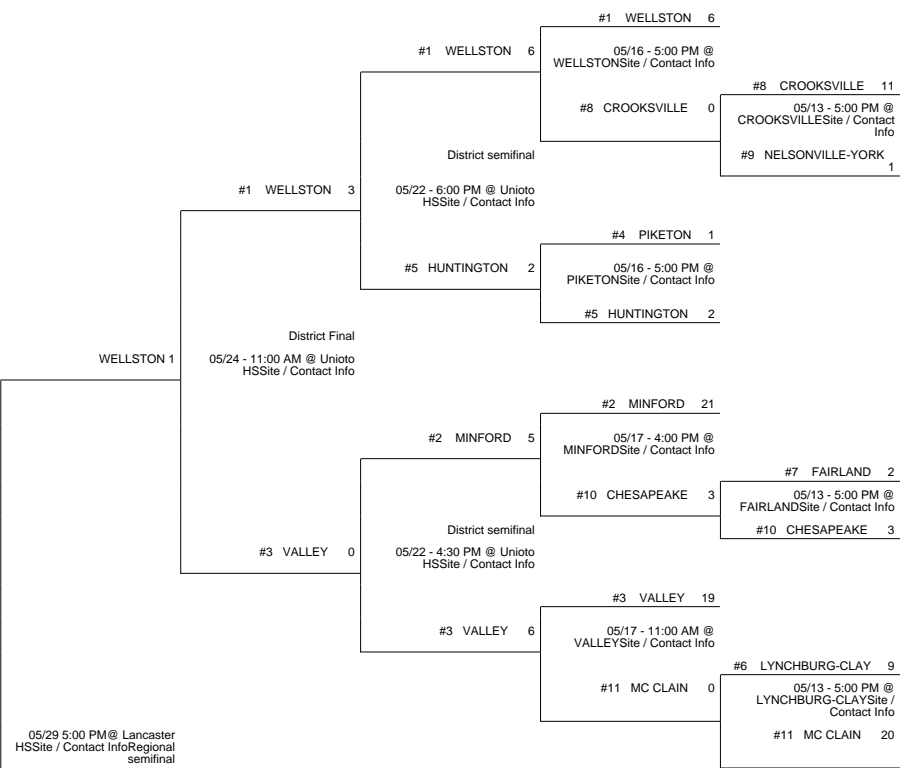

2014 OHSAA Girls Fast-Pitch Softball Tournament - Division III, Region 11 - Lancaster

Cambridge District

Chillicothe 3 District

Chillicothe 2 District

Chillicothe 1 District

#7 BELPRE 8 vs #10 OAK HILL 0 (05/13 - 5:00 PM @ BELPRE Site / Contact Info)

2014 OHSAA Girls Fast-Pitch Softball Tournament - Division III, Region 11 - Lancaster