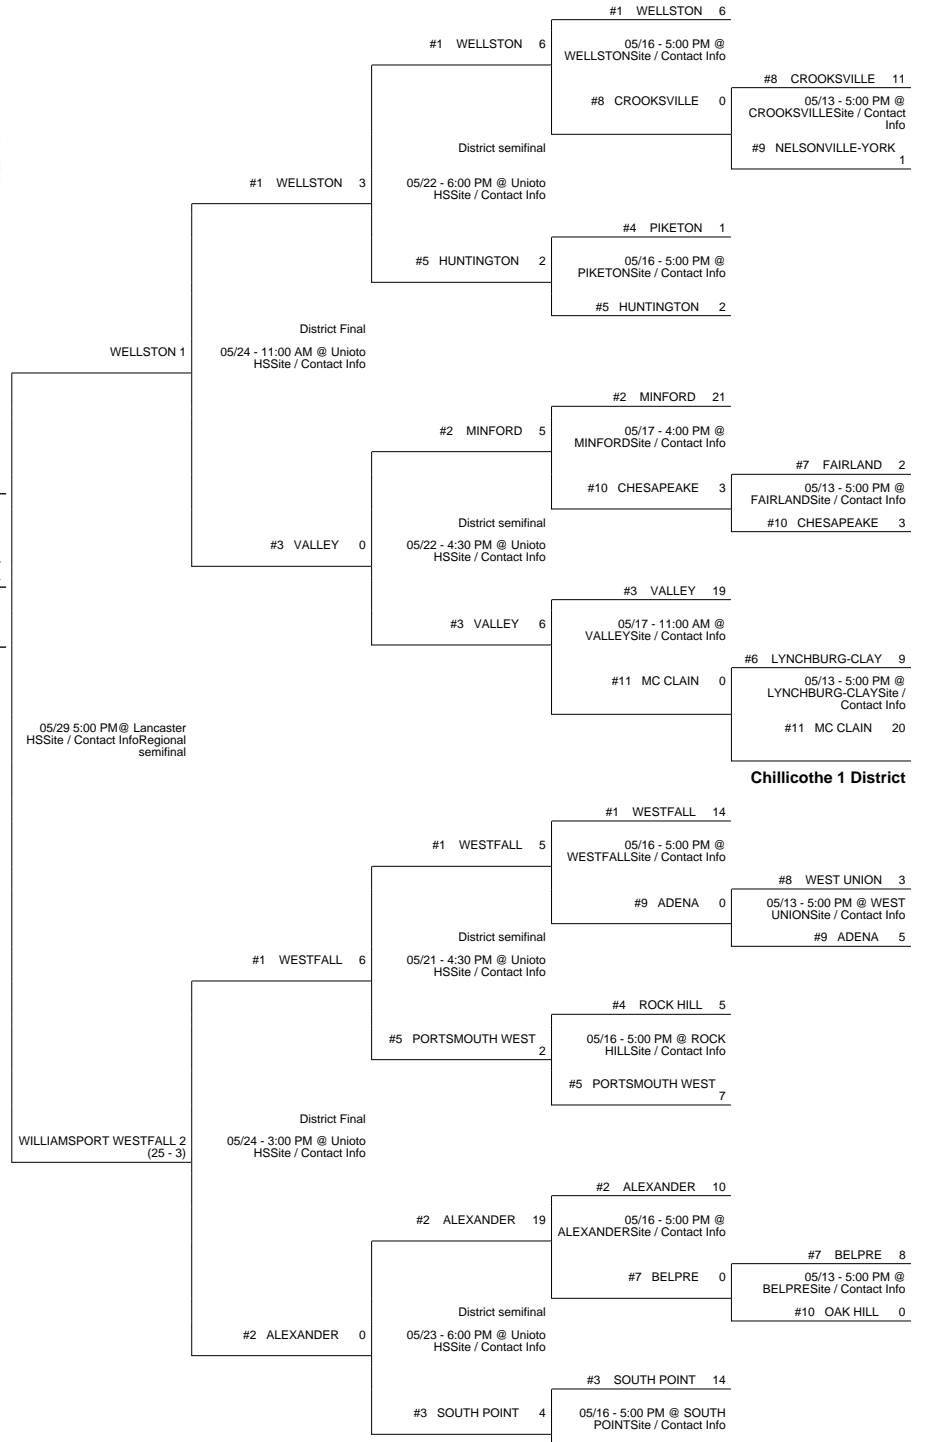

2014 OHSAA Girls Fast-Pitch Softball Tournament - Division III, Region 11 - Lancaster

Cambridge District

Chillicothe 2 District

Chillicothe 1 District

2014 OHSAA Girls Fast-Pitch Softball Tournament - Division III, Region 11 - Lancaster