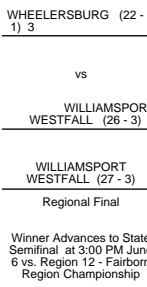

Chillicothe 1 District