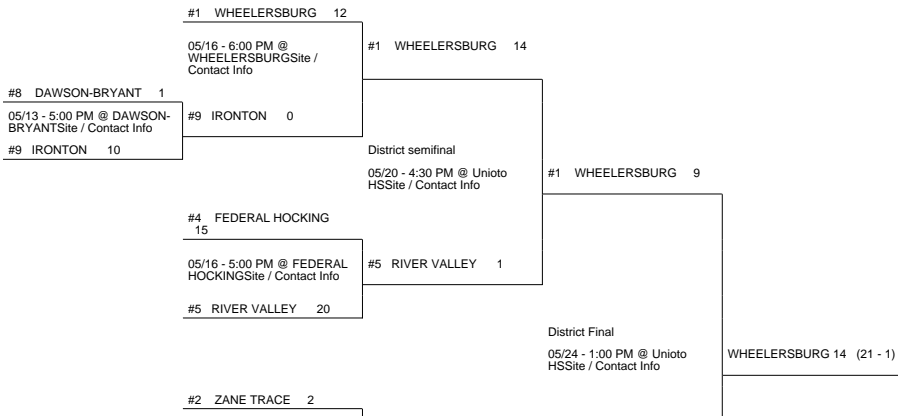

# 2014 OHSAA Girls Fast-Pitch Softball Tournament - Division III, Region 11 - Lancaster

## Cambridge District

## Chillicothe 3 District