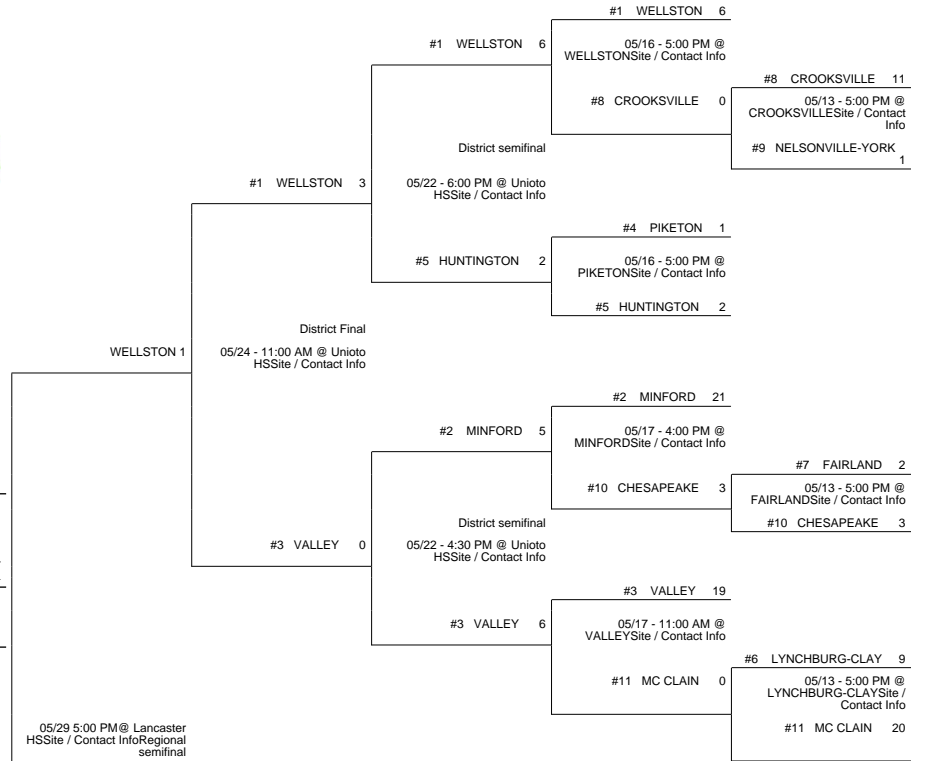

Chillicothe 2 District