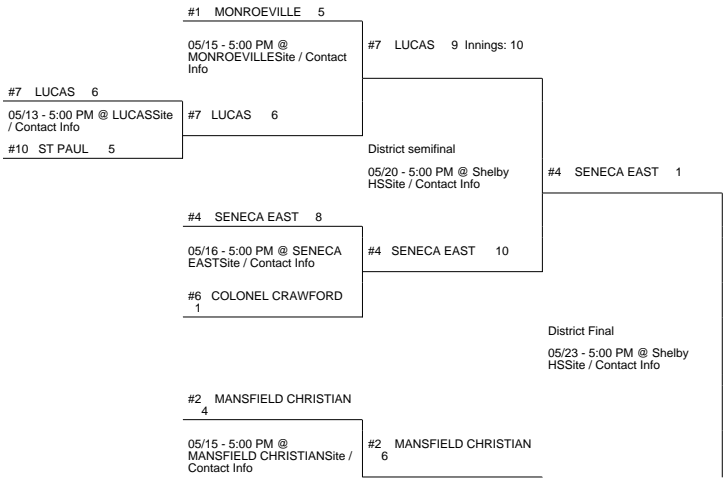

# 2014 OHSAA Girls Fast-Pitch Softball Tournament - Division IV, Region 13 - Kent

## Lisbon District

## Shelby District