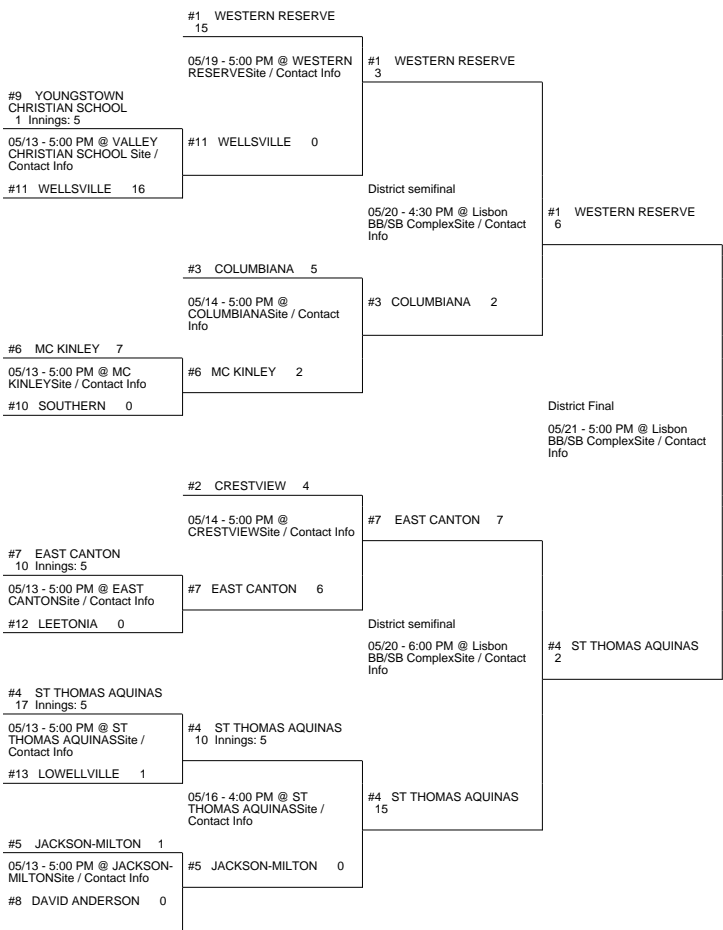

2014 OHSAA Girls Fast-Pitch Softball Tournament - Division IV, Region 13 - Kent

Lisbon District

Shelby District

Copley District

Cortland District

2014 OHSAA Girls Fast-Pitch Softball Tournament - Division IV, Region 13 - Kent