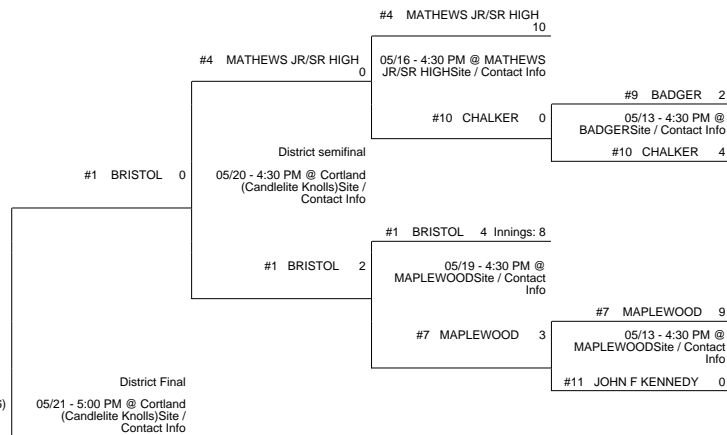

2014 OHSAA Girls Fast-Pitch Softball Tournament - Division IV, Region 13 - Kent

Lisbon District

Shelby District

Copley District

Cortland District

2014 OHSAA Girls Fast-Pitch Softball Tournament - Division IV, Region 13 - Kent