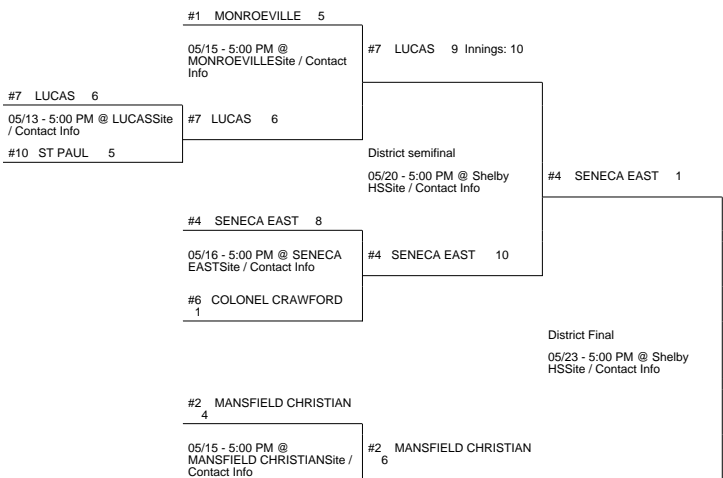

2014 OHSAA Girls Fast-Pitch Softball Tournament - Division IV, Region 13 - Kent

Lisbon District

Shelby District

Copley District

Cortland District

2014 OHSAA Girls Fast-Pitch Softball Tournament - Division IV, Region 13 - Kent