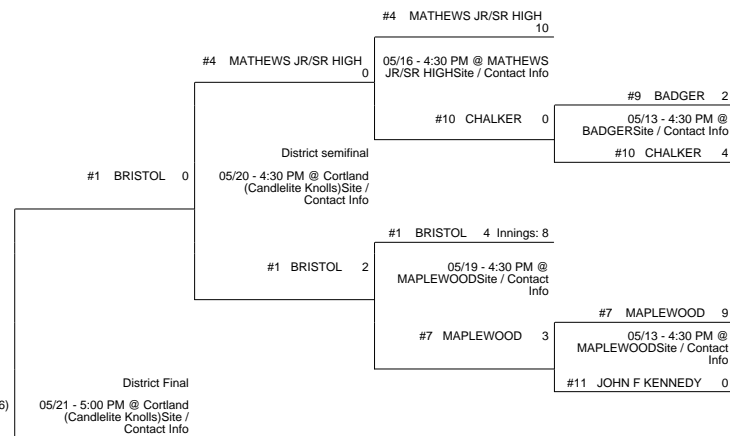

2014 OHSAA Girls Fast-Pitch Softball Tournament - Division IV, Region 13 - Kent

Lisbon District

Shelby District

Copley District

Cortland District

2014 OHSAA Girls Fast-Pitch Softball Tournament - Division IV, Region 13 - Kent