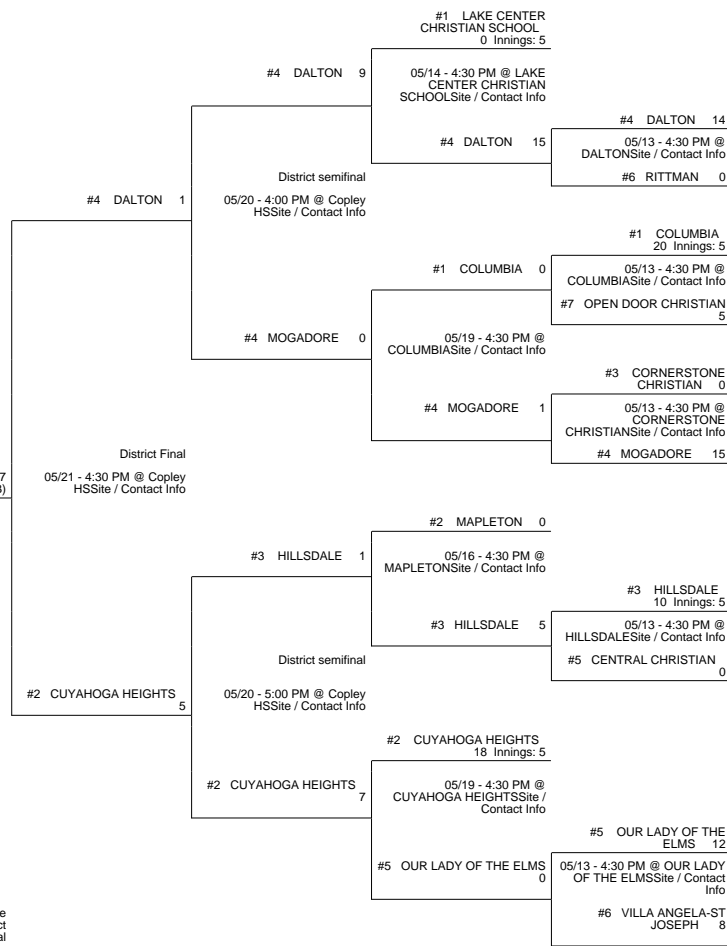

2014 OHSAA Girls Fast-Pitch Softball Tournament - Division IV, Region 13 - Kent

Lisbon District

Shelby District

Copley District

Cortland District

2014 OHSAA Girls Fast-Pitch Softball Tournament - Division IV, Region 13 - Kent