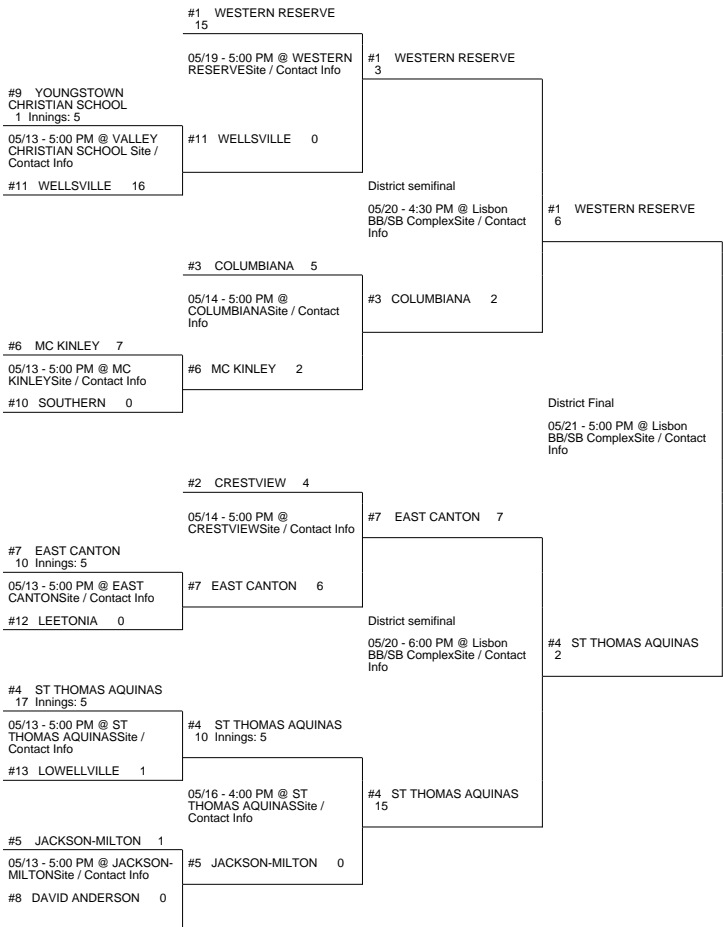

# 2014 OHSAA Girls Fast-Pitch Softball Tournament - Division IV, Region 13 - Kent

## Lisbon District

## Copley District

## Shelby District