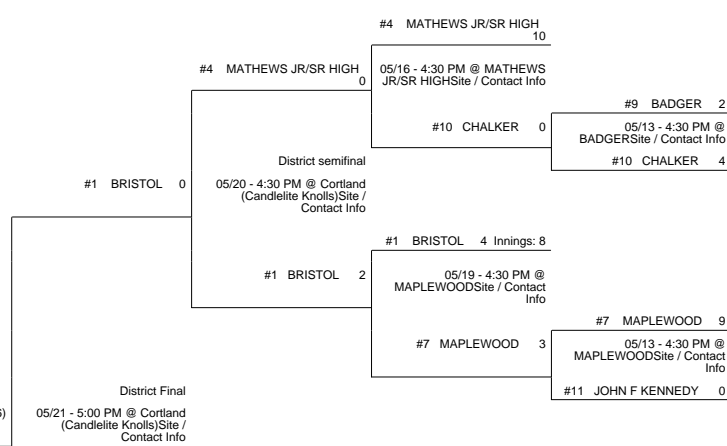

Cortland District