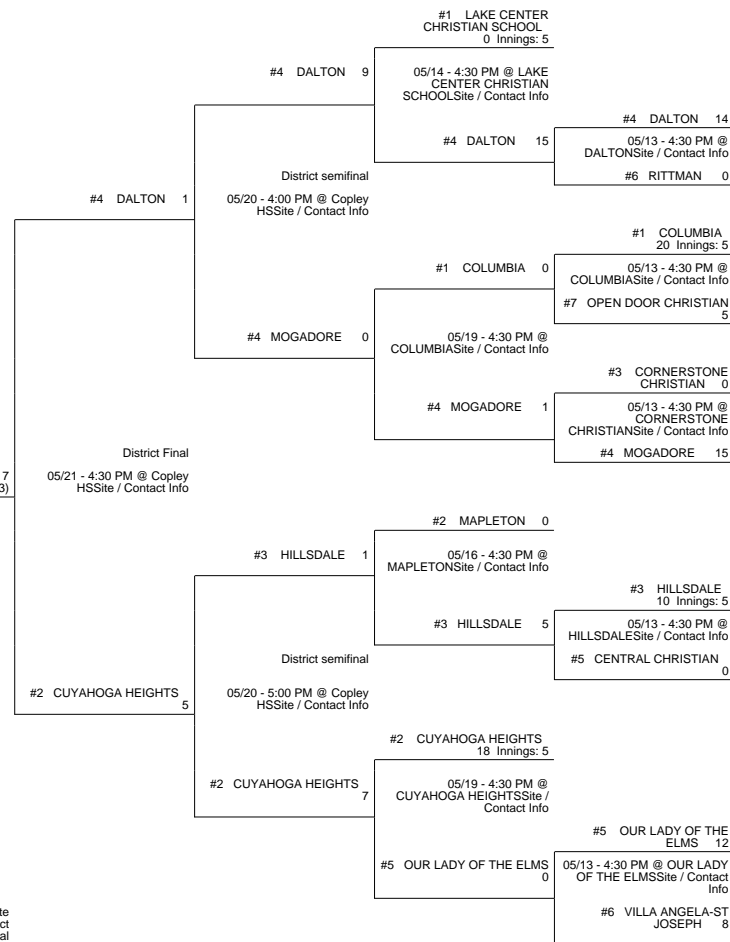

2014 OHSAA Girls Fast-Pitch Softball Tournament - Division IV, Region 13 - Kent

Lisbon District

Shelby District

Copley District

Cortland District

2014 OHSAA Girls Fast-Pitch Softball Tournament - Division IV, Region 13 - Kent