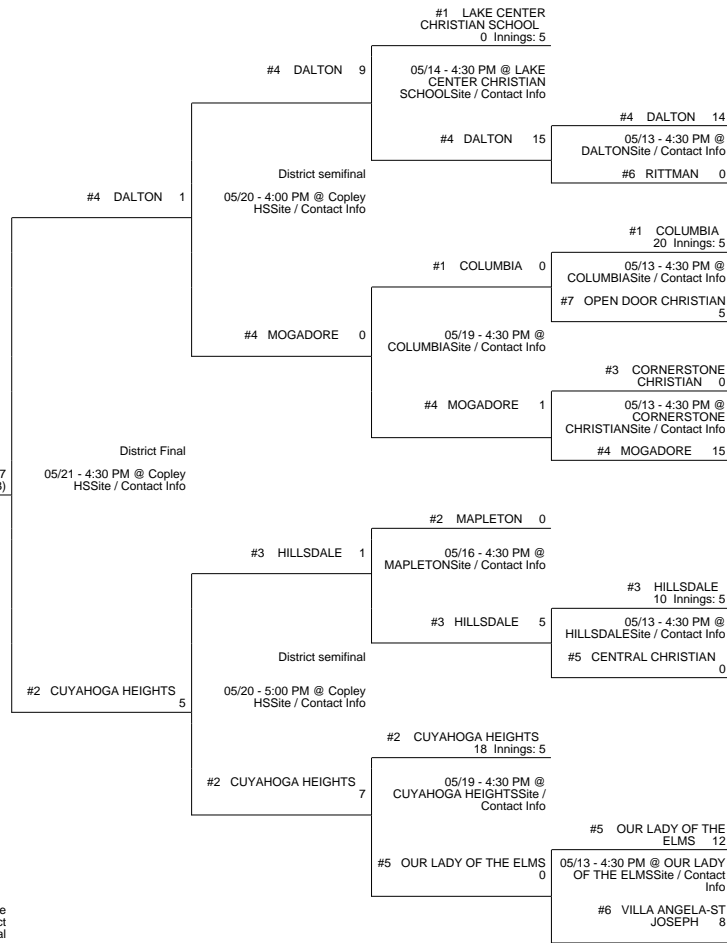

# 2014 OHSAA Girls Fast-Pitch Softball Tournament - Division IV, Region 13 - Kent

## Lisbon District

## Copley District

## Shelby District