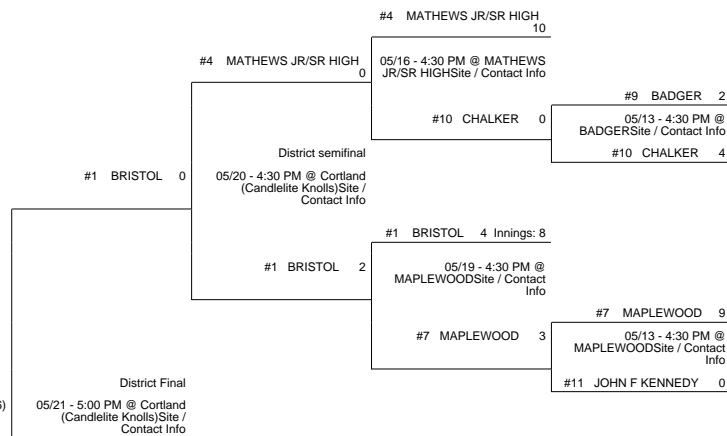

2014 OHSAA Girls Fast-Pitch Softball Tournament - Division IV, Region 13 - Kent

Lisbon District

Shelby District

Copley District

Cortland District

2014 OHSAA Girls Fast-Pitch Softball Tournament - Division IV, Region 13 - Kent