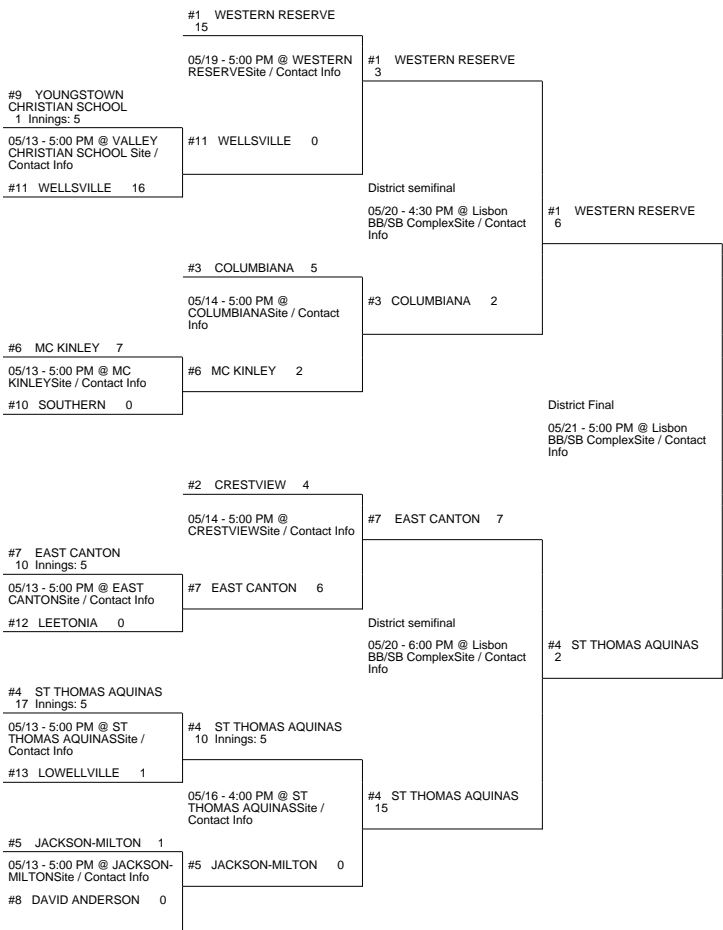

2014 OHSAA Girls Fast-Pitch Softball Tournament - Division IV, Region 13 - Kent

Lisbon District

Shelby District

Copley District

Cortland District

2014 OHSAA Girls Fast-Pitch Softball Tournament - Division IV, Region 13 - Kent