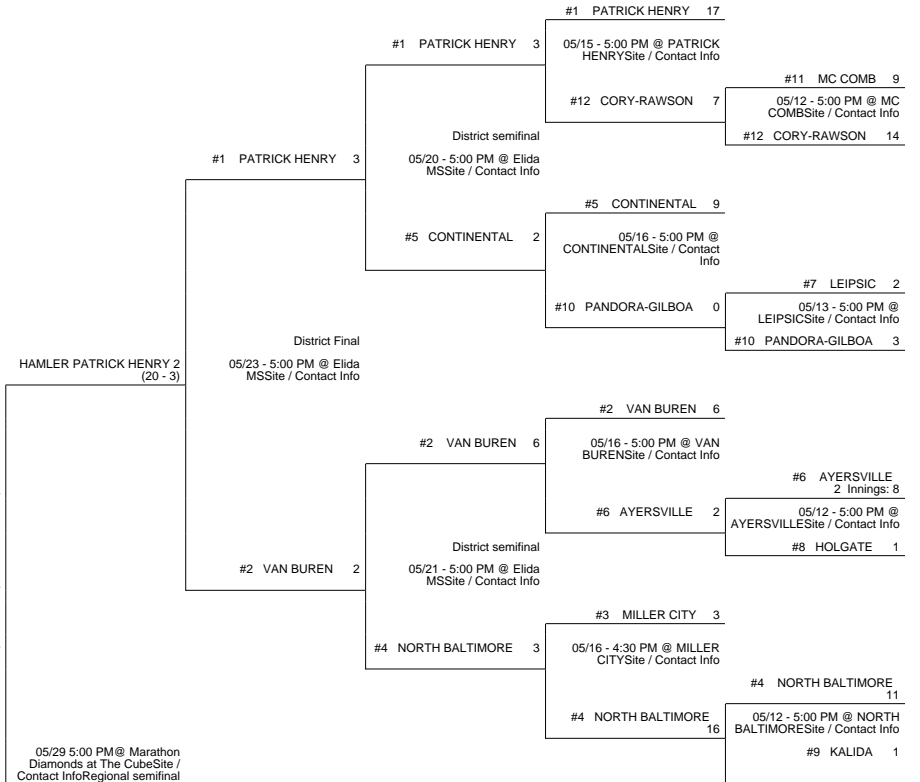

2014 OHSAA Girls Fast-Pitch Softball Tournament - Division IV, Region 14 - Findlay

Bryan District

Kenton District

Elida District

Fremont District

2014 OHSAA Girls Fast-Pitch Softball Tournament - Division IV, Region 14 - Findlay