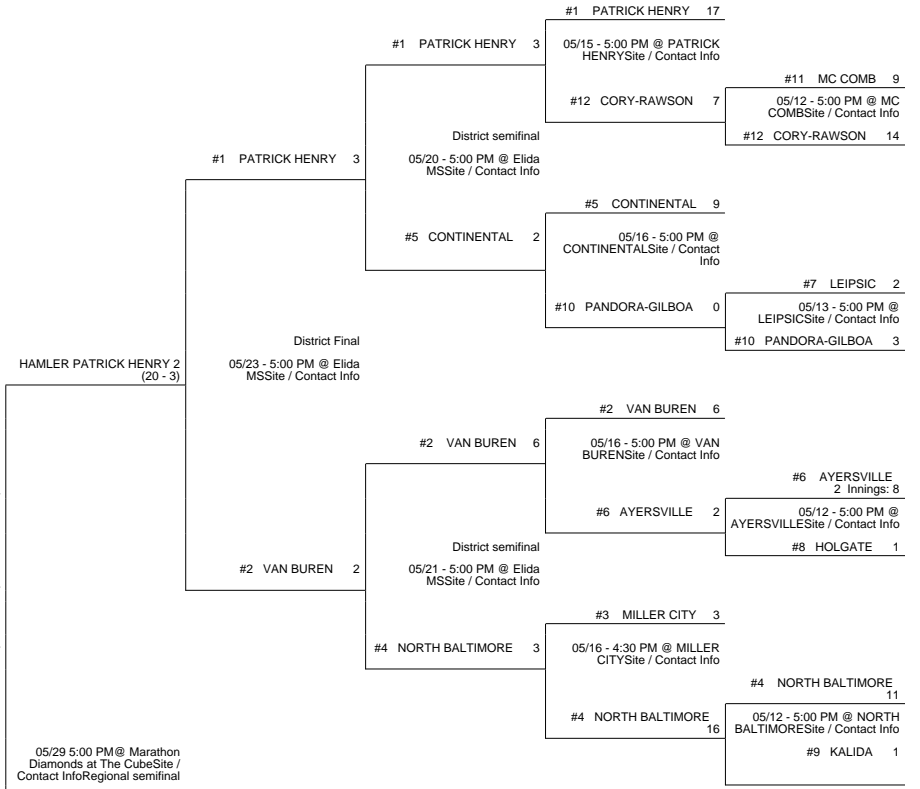

2014 OHSAA Girls Fast-Pitch Softball Tournament - Division IV, Region 14 - Findlay

Bryan District

Kenton District

Elida District

Fremont District

2014 OHSAA Girls Fast-Pitch Softball Tournament - Division IV, Region 14 - Findlay