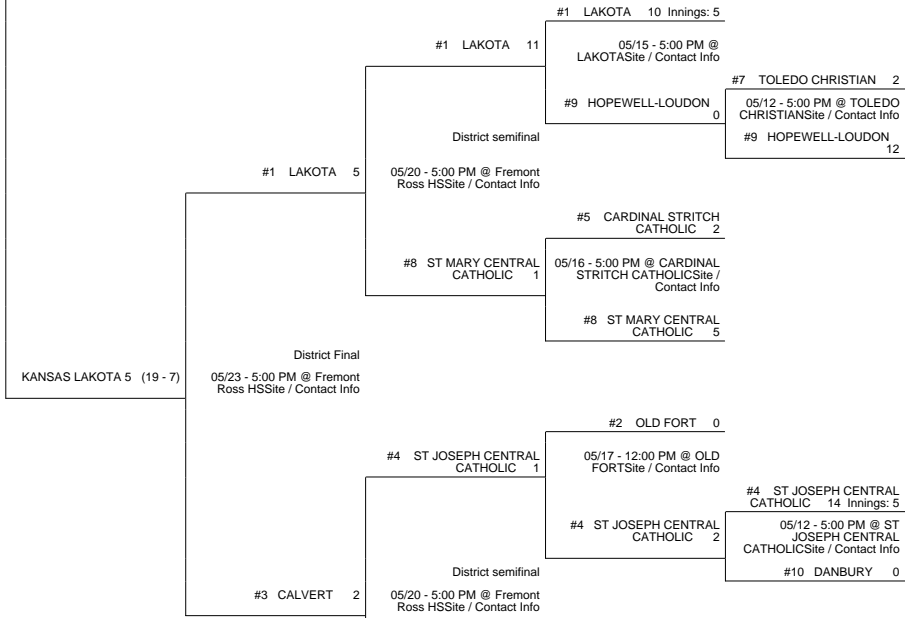

2014 OHSAA Girls Fast-Pitch Softball Tournament - Division IV, Region 14 - Findlay

Bryan District

Kenton District

Elida District

Fremont District

2014 OHSAA Girls Fast-Pitch Softball Tournament - Division IV, Region 14 - Findlay