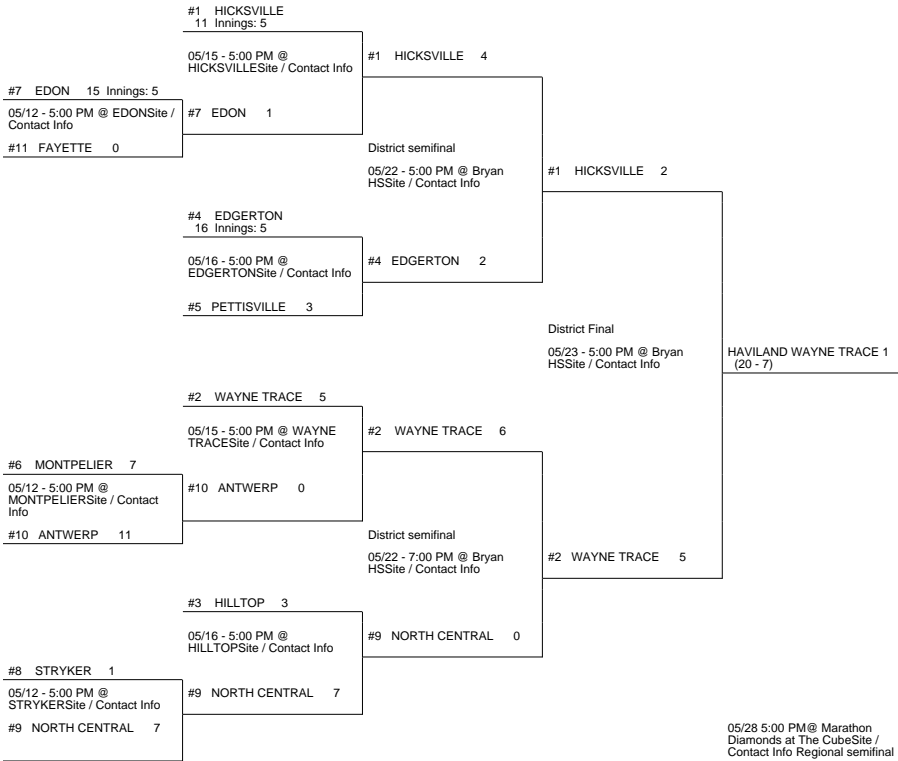

2014 OHSAA Girls Fast-Pitch Softball Tournament - Division IV, Region 14 - Findlay

Bryan District

Kenton District

Elida District

Fremont District

2014 OHSAA Girls Fast-Pitch Softball Tournament - Division IV, Region 14 - Findlay