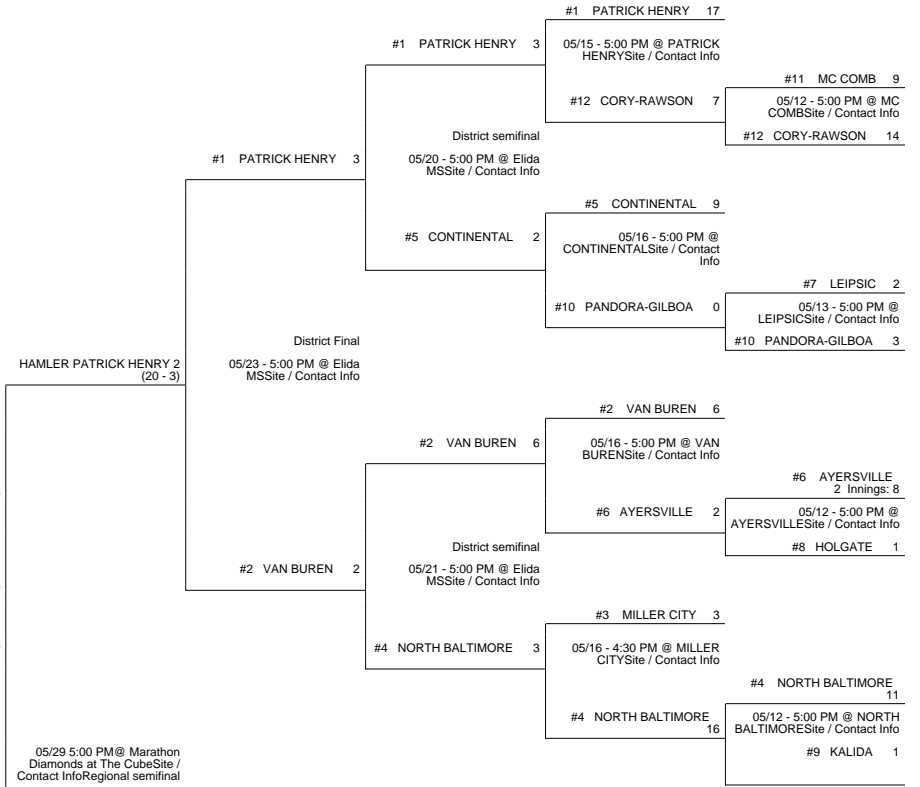

2014 OHSAA Girls Fast-Pitch Softball Tournament - Division IV, Region 14 - Findlay

Bryan District

Kenton District

Elida District

Fremont District

2014 OHSAA Girls Fast-Pitch Softball Tournament - Division IV, Region 14 - Findlay