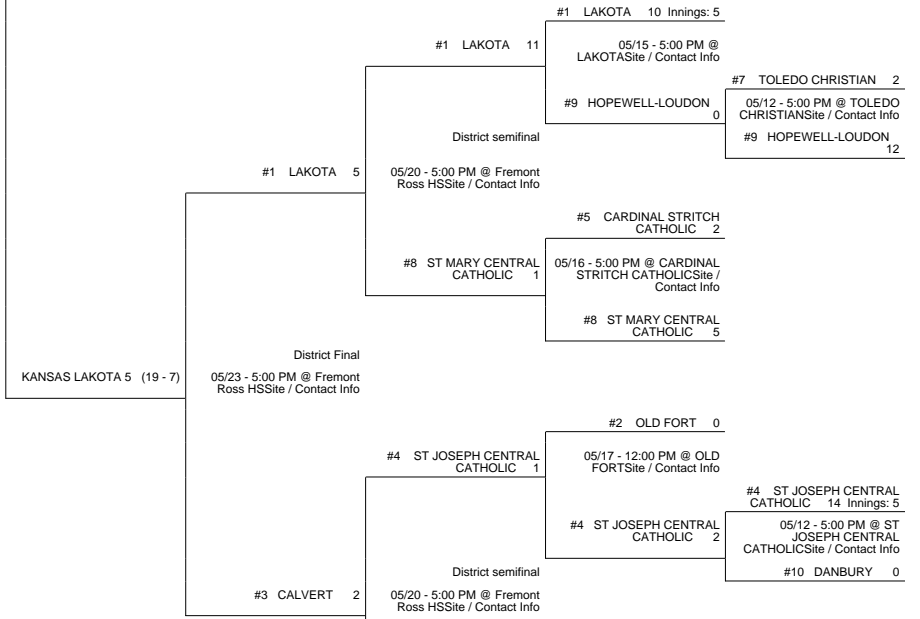

2014 OHSAA Girls Fast-Pitch Softball Tournament - Division IV, Region 14 - Findlay

Bryan District

Kenton District

Elida District

Fremont District

2014 OHSAA Girls Fast-Pitch Softball Tournament - Division IV, Region 14 - Findlay