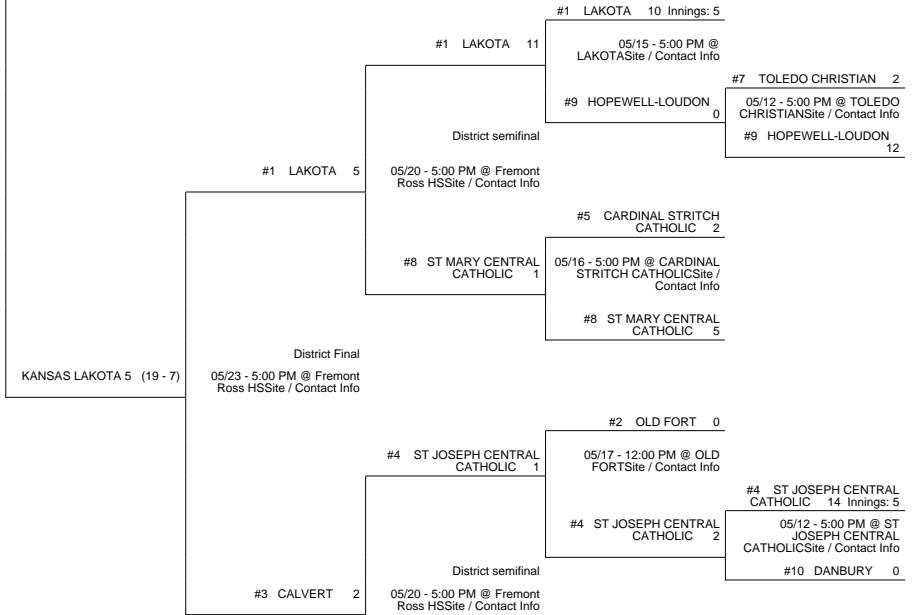

2014 OHSAA Girls Fast-Pitch Softball Tournament - Division IV, Region 14 - Findlay

Bryan District

Kenton District

Elida District

Fremont District

2014 OHSAA Girls Fast-Pitch Softball Tournament - Division IV, Region 14 - Findlay