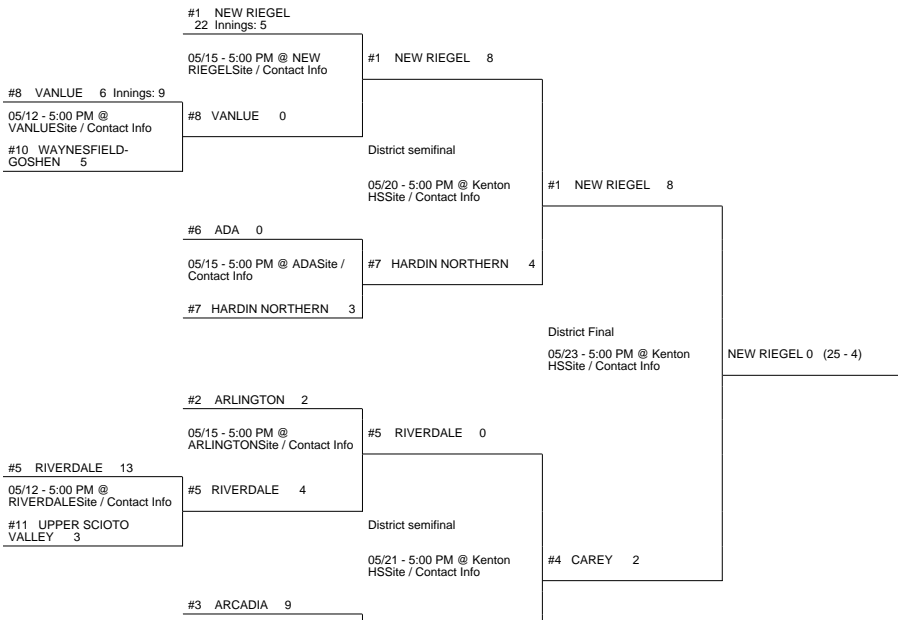

2014 OHSAA Girls Fast-Pitch Softball Tournament - Division IV, Region 14 - Findlay

Bryan District

Kenton District

Elida District

Fremont District

2014 OHSAA Girls Fast-Pitch Softball Tournament - Division IV, Region 14 - Findlay