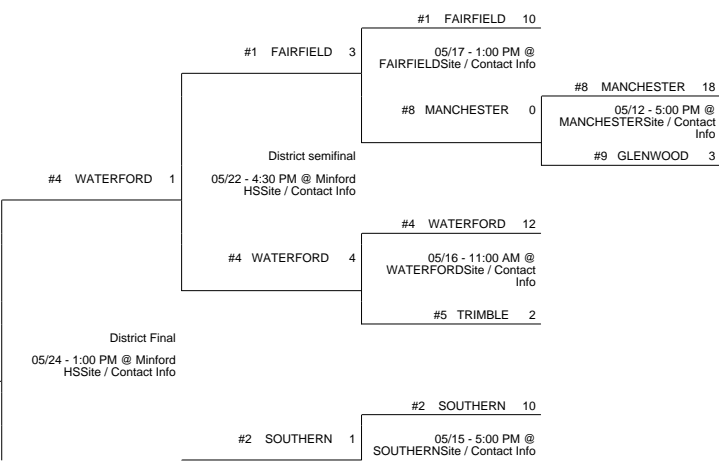

2014 OHSAA Girls Fast-Pitch Softball Tournament - Division IV, Region 15 - Pickerington

Pickerington 1 District

New Philadelphia District

Minford 1 District

Minford 2 District

2014 OHSAA Girls Fast-Pitch Softball Tournament - Division IV, Region 15 - Pickerington

05/15 - 5:00 PM @ SYMMES VALLEYSite / Contact Info #3 SYMMES VALLEY 0

#6 SCIOTOVILLE COMMUNITY 0

#3 PAINT VALLEY 5

#2 SOUTHERN 1
District semifinal
05/22 - 6:00 PM @ Minford HSSite / Contact Info

05/15 - 5:00 PM @ SOUTHERNSite / Contact Info