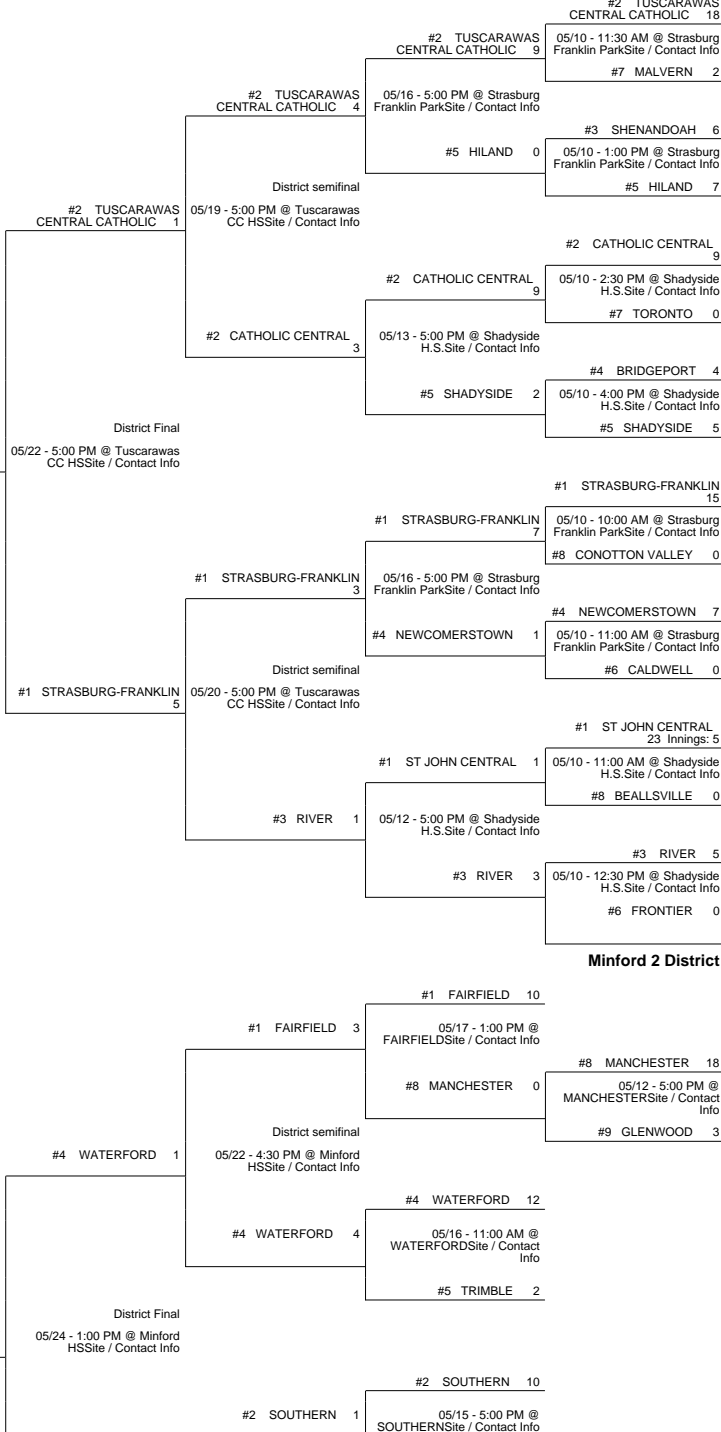

2014 OHSAA Girls Fast-Pitch Softball Tournament - Division IV, Region 15 - Pickerington

Pickerington 1 District

New Philadelphia District

Minford 1 District

2014 OHSAA Girls Fast-Pitch Softball Tournament - Division IV, Region 15 - Pickerington

05/15 - 5:00 PM @ SYMMES VALLEYSite / Contact Info #3 SYMMES VALLEY 0

#6 SCIOTOVILLE COMMUNITY 0

#3 PAINT VALLEY 5

#2 SOUTHERN 1
District semifinal
05/22 - 6:00 PM @ Minford HSSite / Contact Info

05/15 - 5:00 PM @ SOUTHERNSite / Contact Info

#7 GREEN 10
#7 GREEN 0
05/12 - 5:00 PM @ GREENSite / Contact Info
#10 MILLER 0

#3 PAINT VALLEY 4

#3 PAINT VALLEY 13
05/16 - 5:00 PM @ PAINT VALLEYSite / Contact Info

#6 NORTH ADAMS 4
#6 NORTH ADAMS 0
05/12 - 5:00 PM @ NORTH ADAMSSite / Contact Info
#11 EASTERN 2