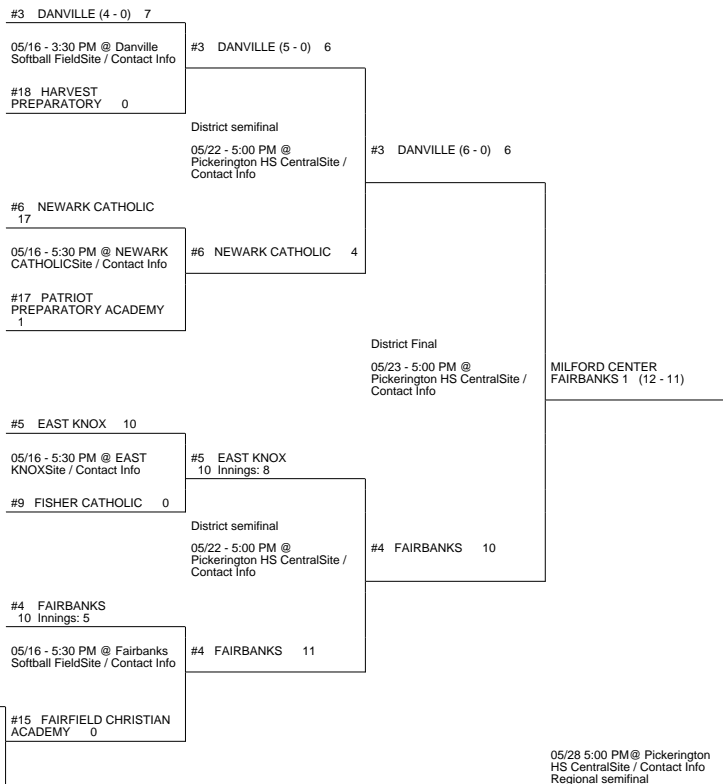

2014 OHSAA Girls Fast-Pitch Softball Tournament - Division IV, Region 15 - Pickerington

Pickerington 1 District

New Philadelphia District

Minford 1 District

2014 OHSAA Girls Fast-Pitch Softball Tournament - Division IV, Region 15 - Pickerington

05/15 - 5:00 PM @ SYMMES VALLEYSite / Contact Info #3 SYMMES VALLEY 0

#6 SCIOTOVILLE COMMUNITY 0

#3 PAINT VALLEY 5

#2 SOUTHERN 1
District semifinal
05/22 - 6:00 PM @ Minford HSSite / Contact Info

05/15 - 5:00 PM @ SOUTHERNSite / Contact Info