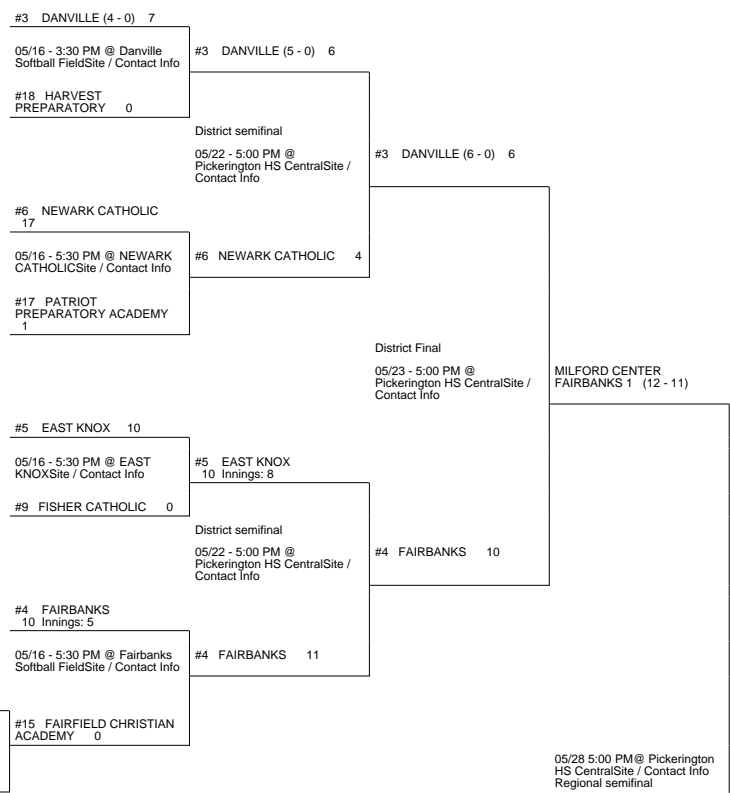

2014 OHSAA Girls Fast-Pitch Softball Tournament - Division IV, Region 15 - Pickerington

Pickerington 1 District

New Philadelphia District

Minford 1 District

Minford 2 District

2014 OHSAA Girls Fast-Pitch Softball Tournament - Division IV, Region 15 - Pickerington

05/15 - 5:00 PM @ SYMMES VALLEYSite / Contact Info #3 SYMMES VALLEY 0

#6 SCIOTOVILLE COMMUNITY 0

#3 PAINT VALLEY 5

#2 SOUTHERN 1
District semifinal
05/22 - 6:00 PM @ Minford HSSite / Contact Info

05/15 - 5:00 PM @ SOUTHERNSite / Contact Info