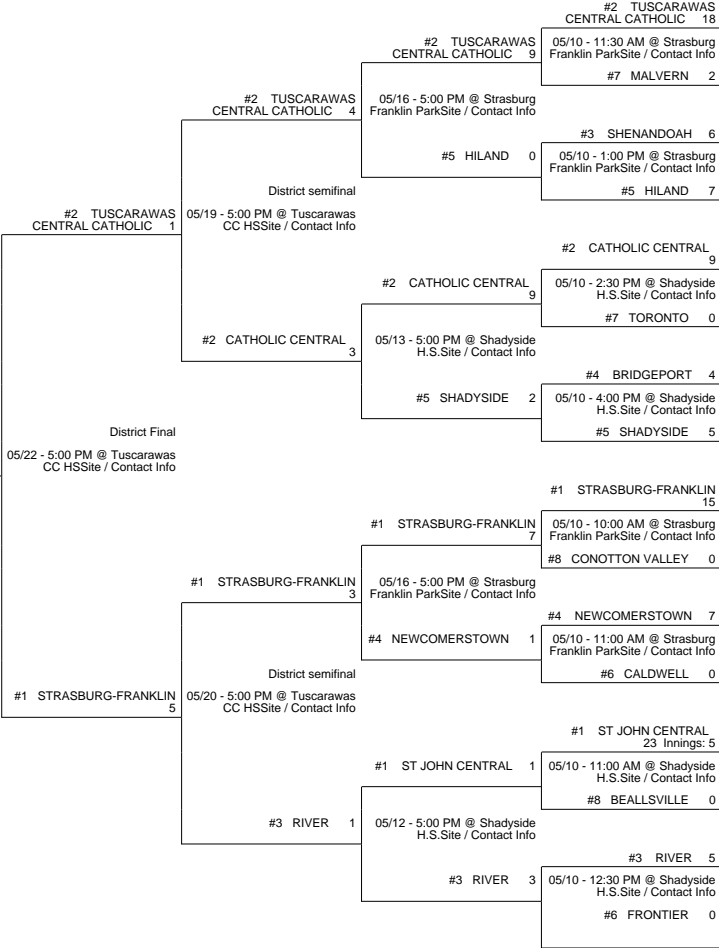

2014 OHSAA Girls Fast-Pitch Softball Tournament - Division IV, Region 15 - Pickerington

Pickerington 1 District

New Philadelphia District

Minford 1 District

Minford 2 District

2014 OHSAA Girls Fast-Pitch Softball Tournament - Division IV, Region 15 - Pickerington

05/15 - 5:00 PM @ SYMMES VALLEYSite / Contact Info #3 SYMMES VALLEY 0

#6 SCIOTOVILLE COMMUNITY 0

#3 PAINT VALLEY 5

#2 SOUTHERN 1
District semifinal
05/22 - 6:00 PM @ Minford HSSite / Contact Info

05/15 - 5:00 PM @ SOUTHERNSite / Contact Info

#7 GREEN 10
#7 GREEN 0
05/12 - 5:00 PM @ GREENSite / Contact Info
#10 MILLER 0

#3 PAINT VALLEY 4

#3 PAINT VALLEY 13
05/16 - 5:00 PM @ PAINT VALLEYSite / Contact Info

#6 NORTH ADAMS 4
#6 NORTH ADAMS 0
05/12 - 5:00 PM @ NORTH ADAMSSite / Contact Info
#11 EASTERN 2