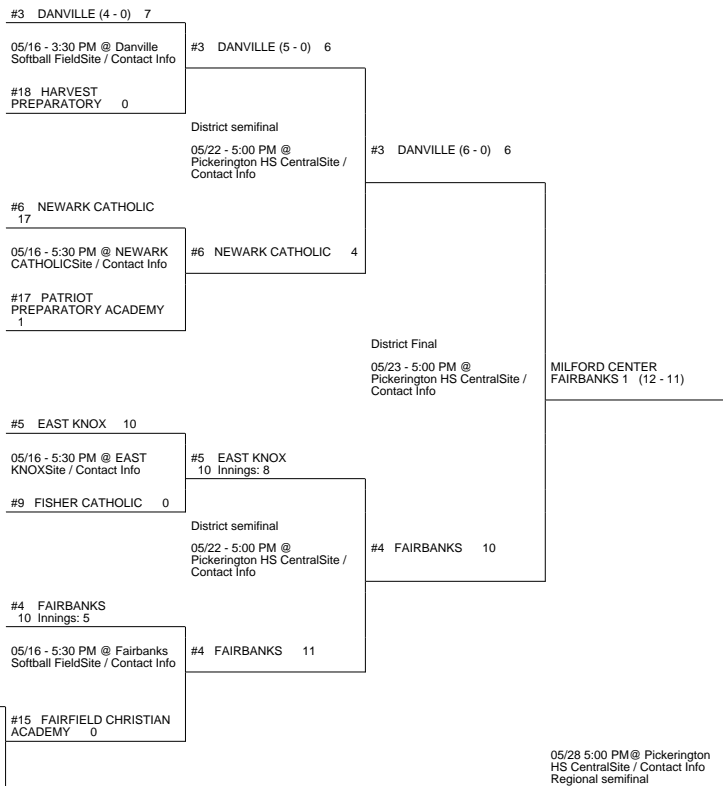

2014 OHSAA Girls Fast-Pitch Softball Tournament - Division IV, Region 15 - Pickerington

Pickerington 1 District

New Philadelphia District

Minford 1 District

2014 OHSAA Girls Fast-Pitch Softball Tournament - Division IV, Region 15 - Pickerington

05/15 - 5:00 PM @ SYMMES VALLEYSite / Contact Info #3 SYMMES VALLEY 0

#6 SCIOTOVILLE COMMUNITY 0

#3 PAINT VALLEY 5

#2 SOUTHERN 1
District semifinal
05/22 - 6:00 PM @ Minford HSSite / Contact Info

05/15 - 5:00 PM @ SOUTHERNSite / Contact Info