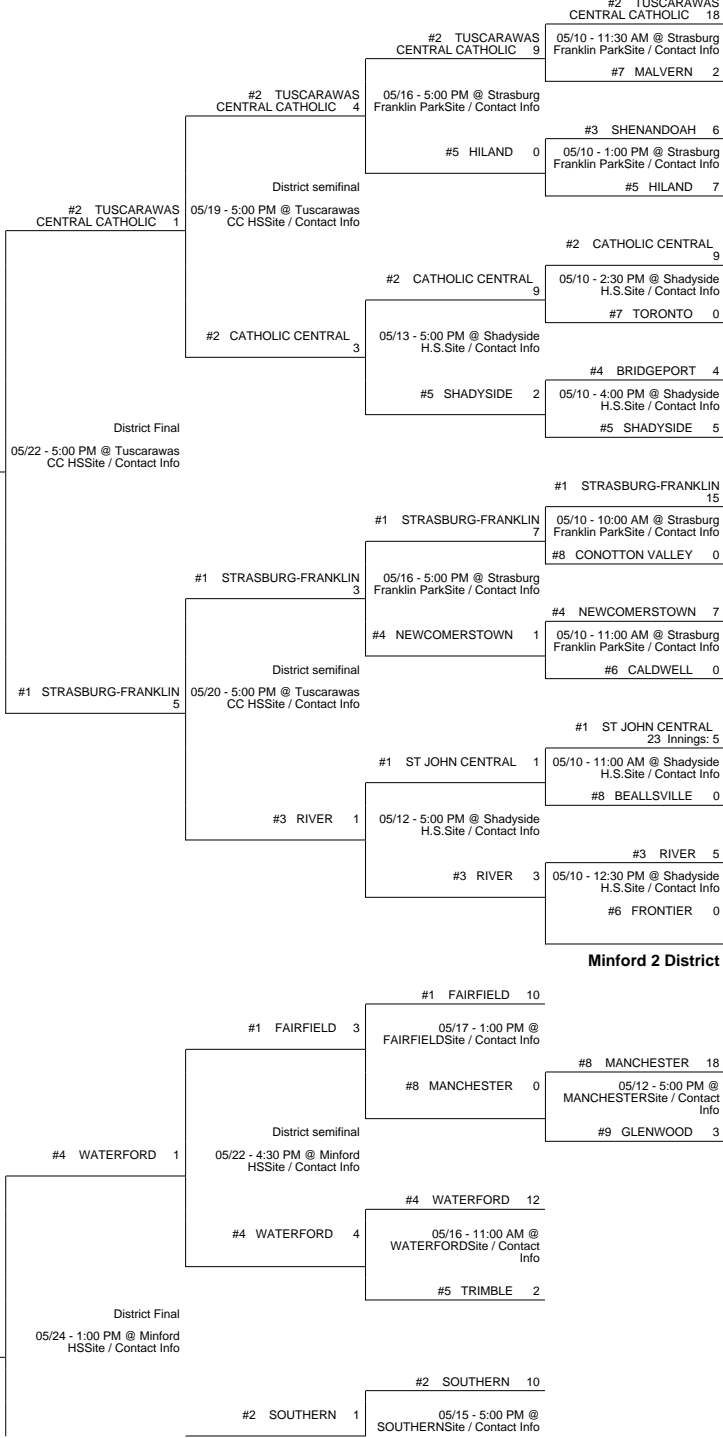

2014 OHSAA Girls Fast-Pitch Softball Tournament - Division IV, Region 15 - Pickerington

Pickerington 1 District

New Philadelphia District

Minford 1 District

2014 OHSAA Girls Fast-Pitch Softball Tournament - Division IV, Region 15 - Pickerington

05/15 - 5:00 PM @ SYMMES VALLEYSite / Contact Info #3 SYMMES VALLEY 0

#6 SCIOTOVILLE COMMUNITY 0

#3 PAINT VALLEY 5

#2 SOUTHERN 1
District semifinal
05/22 - 6:00 PM @ Minford HSSite / Contact Info

05/15 - 5:00 PM @ SOUTHERNSite / Contact Info

#7 GREEN 10
#7 GREEN 0
05/12 - 5:00 PM @ GREENSite / Contact Info
#10 MILLER 0

#3 PAINT VALLEY 4

#3 PAINT VALLEY 13
05/16 - 5:00 PM @ PAINT VALLEYSite / Contact Info

#6 NORTH ADAMS 4
#6 NORTH ADAMS 0
05/12 - 5:00 PM @ NORTH ADAMSSite / Contact Info
#11 EASTERN 2