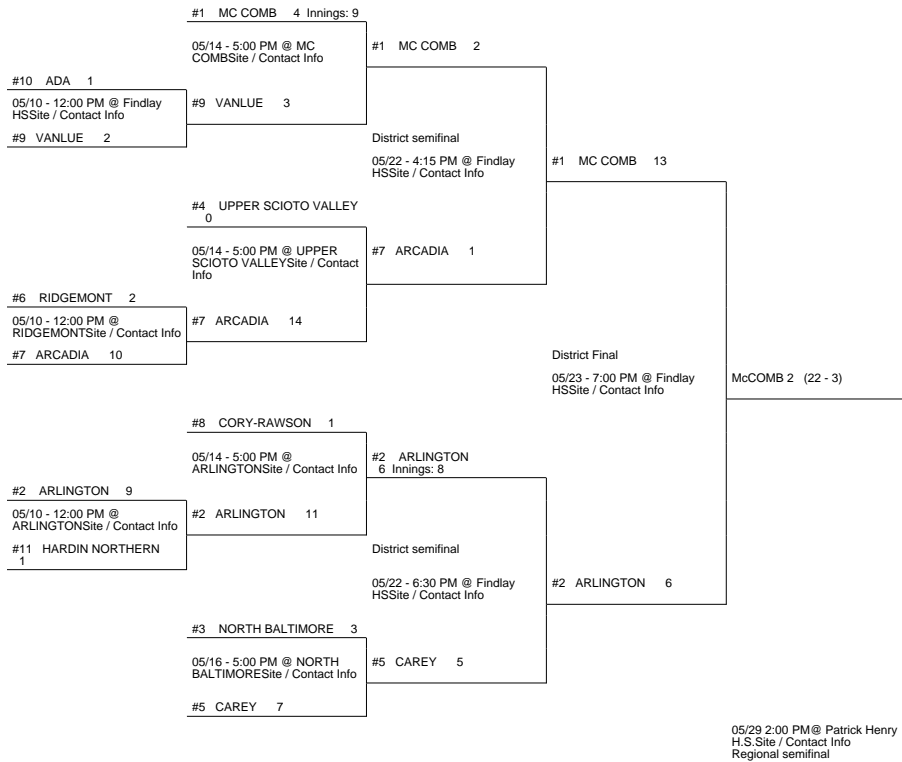

2014 OHSAA Boys Baseball Tournament - Division IV, Region 14 - Hamler

Findlay District