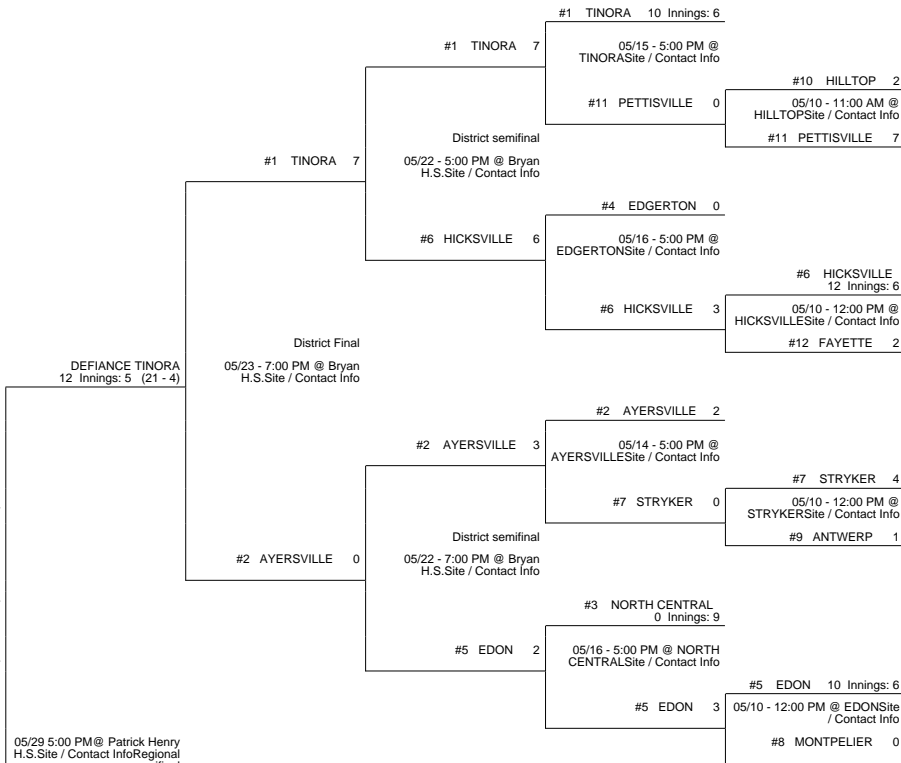

2014 OHSAA Boys Baseball Tournament - Division IV, Region 14 - Hamler

Findlay District

Bryan District

Elida District

Clyde District

2014 OHSAA Boys Baseball Tournament - Division IV, Region 14 - Hamler

#6 KALIDA 8	#6 KALIDA 0
05/10 - 12:00 PM @ KALIDASite / Contact Info	
#7 OTTOVILLE 2	

#3 TOLEDO CHRISTIAN 5	05/21 - 4:30 PM @ Clyde HSSite / Contact Info	#3 TOLEDO CHRISTIAN 3
#3 TOLEDO CHRISTIAN 7	05/14 - 5:00 PM @ TOLEDO CHRISTIANSite / Contact Info	#6 MONROEVILLE 10
	#6 MONROEVILLE 1	05/10 - 12:00 PM @ MONROEVILLESite / Contact Info
	#11 ST WENDELIN 4	