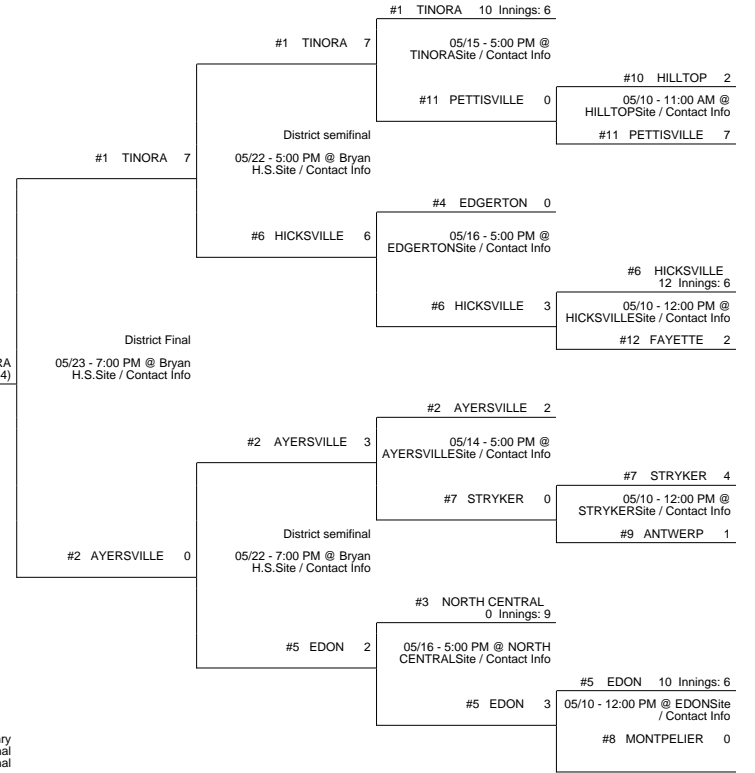

Bryan District