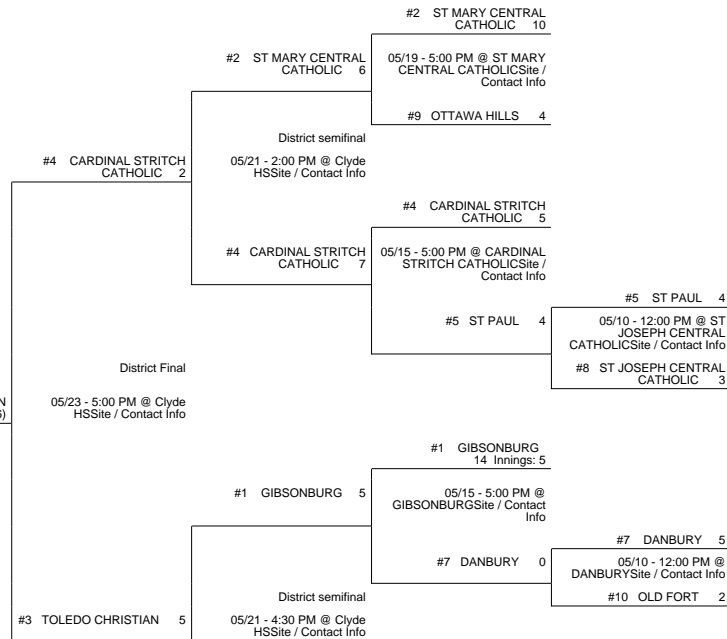

Clyde District