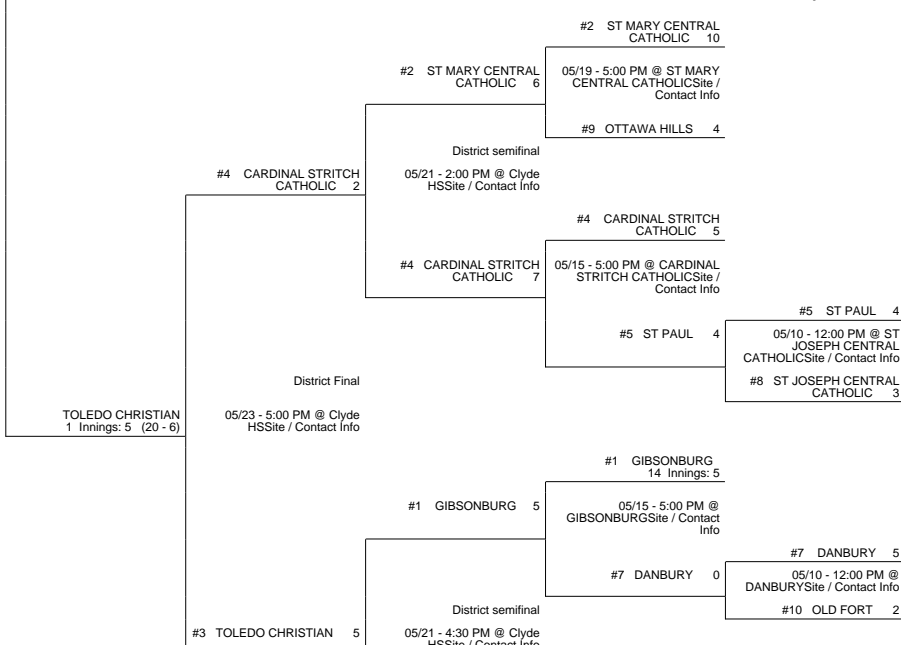

2014 OHSAA Boys Baseball Tournament - Division IV, Region 14 - Hamler

Findlay District

Bryan District

Elida District

Clyde District

2014 OHSAA Boys Baseball Tournament - Division IV, Region 14 - Hamler

#6 KALIDA 8	#6 KALIDA 0
05/10 - 12:00 PM @ KALIDASite / Contact Info	
#7 OTTOVILLE 2	

#3 TOLEDO CHRISTIAN 5	05/21 - 4:30 PM @ Clyde HSSite / Contact Info	#3 TOLEDO CHRISTIAN 3
#3 TOLEDO CHRISTIAN 7	05/14 - 5:00 PM @ TOLEDO CHRISTIANSite / Contact Info	#6 MONROEVILLE 10
	#6 MONROEVILLE 1	05/10 - 12:00 PM @ MONROEVILLESite / Contact Info
	#11 ST WENDELIN 4	