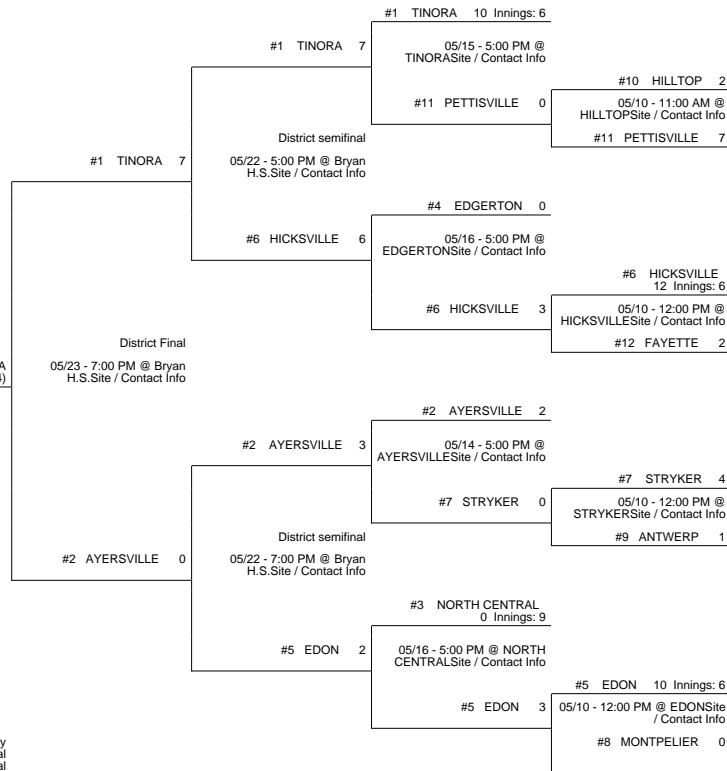

Bryan District