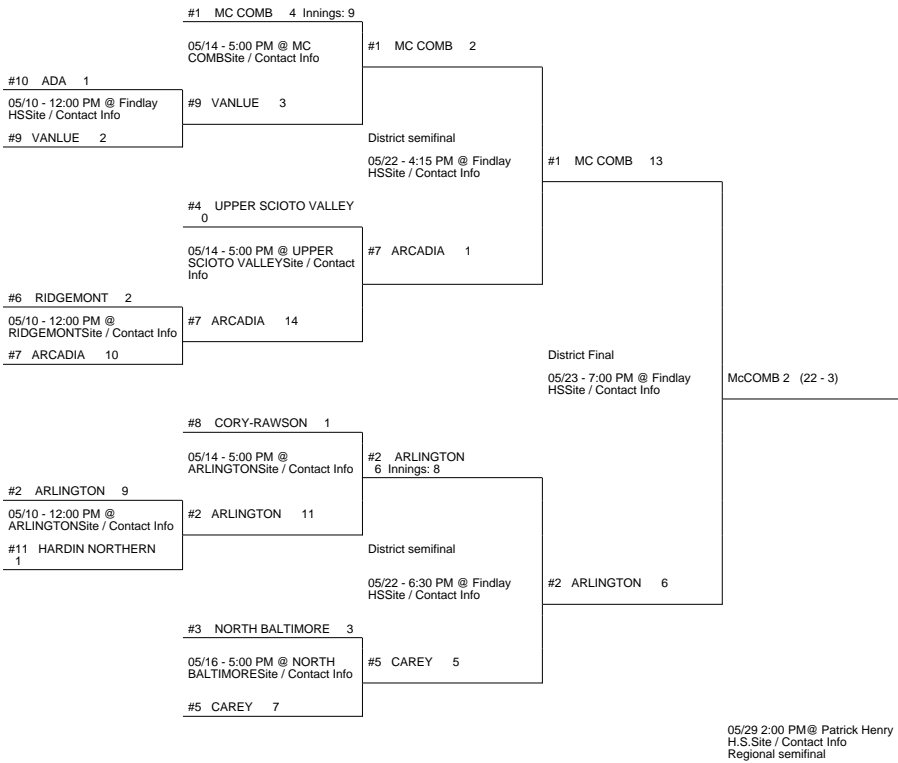

2014 OHSAA Boys Baseball Tournament - Division IV, Region 14 - Hamler

Findlay District

Bryan District

Elida District

Clyde District

2014 OHSAA Boys Baseball Tournament - Division IV, Region 14 - Hamler

#6 KALIDA 8	#6 KALIDA 0
05/10 - 12:00 PM @ KALIDASite / Contact Info	
#7 OTTOVILLE 2	

#3 TOLEDO CHRISTIAN 5	05/21 - 4:30 PM @ Clyde HSSite / Contact Info	#3 TOLEDO CHRISTIAN 3
#3 TOLEDO CHRISTIAN 7	05/14 - 5:00 PM @ TOLEDO CHRISTIANSite / Contact Info	#6 MONROEVILLE 10
	#6 MONROEVILLE 1	05/10 - 12:00 PM @ MONROEVILLESite / Contact Info
	#11 ST WENDELIN 4	