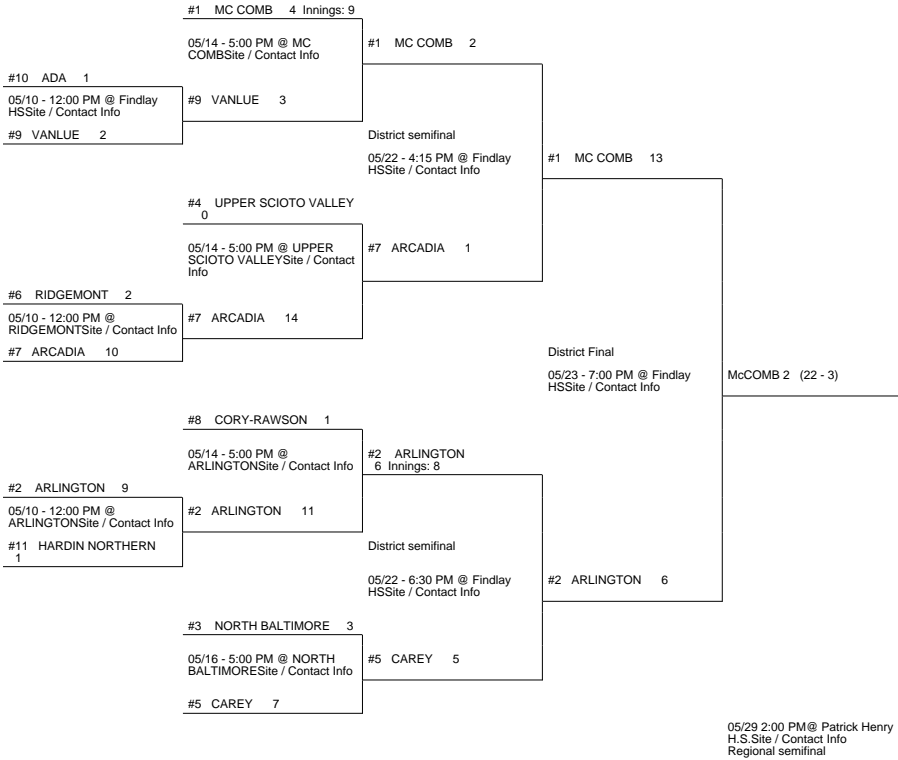

2014 OHSAA Boys Baseball Tournament - Division IV, Region 14 - Hamler

Findlay District