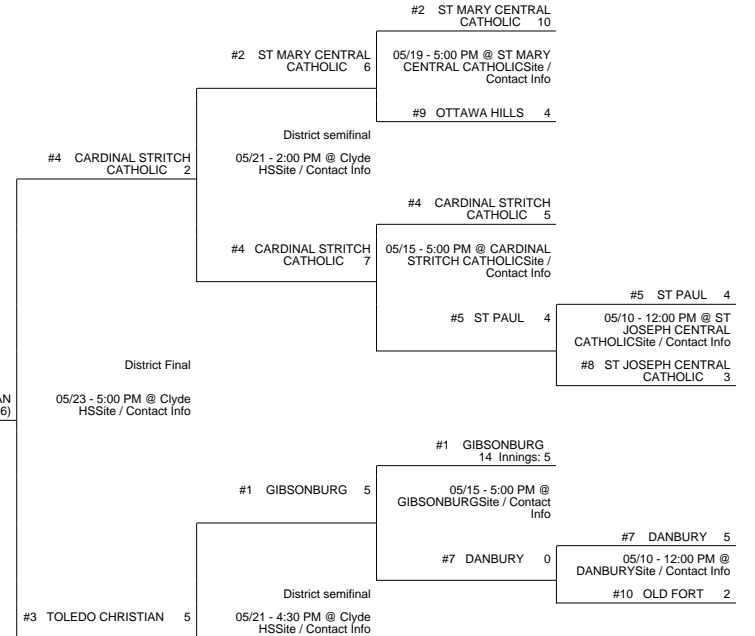

Clyde District