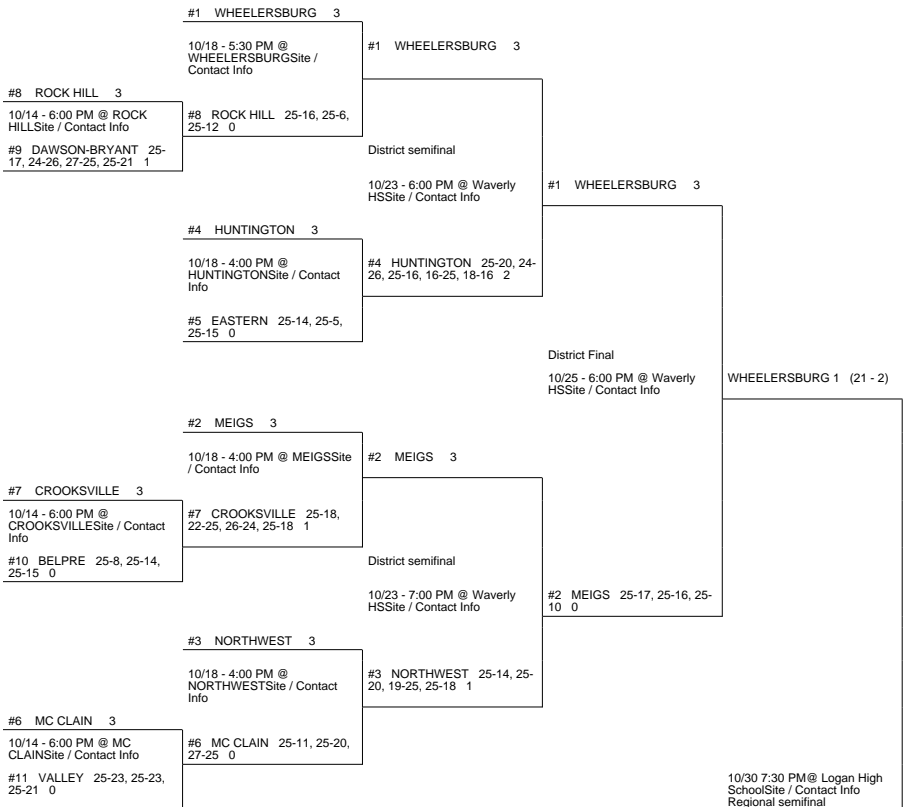

2014 OHSAA Girls Volleyball Tournament - Division III, Region 11 - Logan

Waverly 3 District

Waverly 2 District

Cambridge District

2014 OHSAA Girls Volleyball Tournament - Division III, Region 11 - Logan

#3 SOUTHEASTERN 3

10/18 - 4:00 PM @
SOUTHEASTERN Site /
Contact Info

#3 SOUTHEASTERN 25-14,
25-22, 25-23 3

#6 RIVER VALLEY 25-17,
25-19, 25-17 0

FRANKFORT ADENA 25-
19, 20-25, 24-26, 25-22, 15-11
3 (22 - 4)

District Final
10/25 - 4:00 PM @ Waverly
HSSite / Contact Info

#5 FAIRLAND 25-10, 25-14,
25-17 0

#2 ADENA 3

#2 ADENA 3

10/18 - 4:00 PM @ ADENA Site
/ Contact Info

#7 WEST UNION 25-11, 25-
8, 25-9 0

#7 WEST UNION 3

10/14 - 6:00 PM @ WEST
UNION Site / Contact Info

#10 LYNCHBURG-CLAY 25-
24, 25-18, 25-12 0