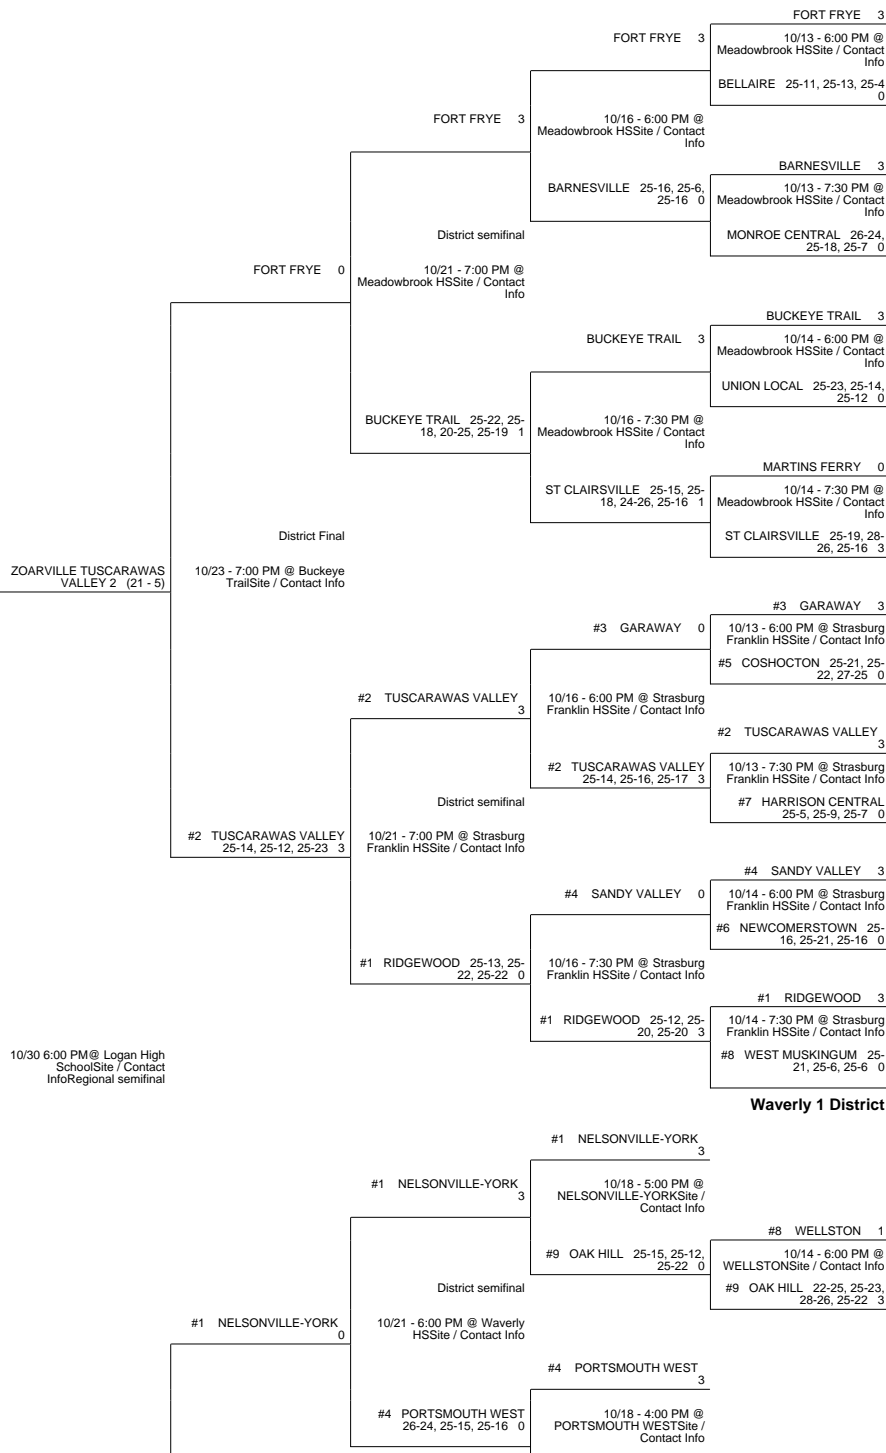

2014 OHSAA Girls Volleyball Tournament - Division III, Region 11 - Logan

Waverly 3 District

Waverly 2 District

Cambridge District

2014 OHSAA Girls Volleyball Tournament - Division III, Region 11 - Logan

#3 SOUTHEASTERN 3

10/18 - 4:00 PM @
SOUTHEASTERN Site /
Contact Info

#3 SOUTHEASTERN 25-14,
25-22, 25-23 3

#6 RIVER VALLEY 25-17,
25-19, 25-17 0

FRANKFORT ADENA 25-
19, 20-25, 24-26, 25-22, 15-11
3 (22 - 4)

District Final
10/25 - 4:00 PM @ Waverly
HSSite / Contact Info

#5 FAIRLAND 25-10, 25-14,
25-17 0

#2 ADENA 3

#2 ADENA 3

10/18 - 4:00 PM @ ADENA Site
/ Contact Info

#7 WEST UNION 25-11, 25-
8, 25-9 0

#7 WEST UNION 3

10/14 - 6:00 PM @ WEST
UNION Site / Contact Info

#10 LYNCHBURG-CLAY 25-
24, 25-18, 25-12 0

District semifinal

#2 ADENA 25-19, 25-17, 25-
17 3

10/21 - 7:00 PM @ Waverly
HSSite / Contact Info

#3 PORTSMOUTH 3

#3 PORTSMOUTH 25-7, 25-
7, 25-17 0

10/18 - 4:00 PM @
PORTSMOUTH Site / Contact
Info

#6 CHESAPEAKE 21-25,
25-21, 25-13, 25-15 1