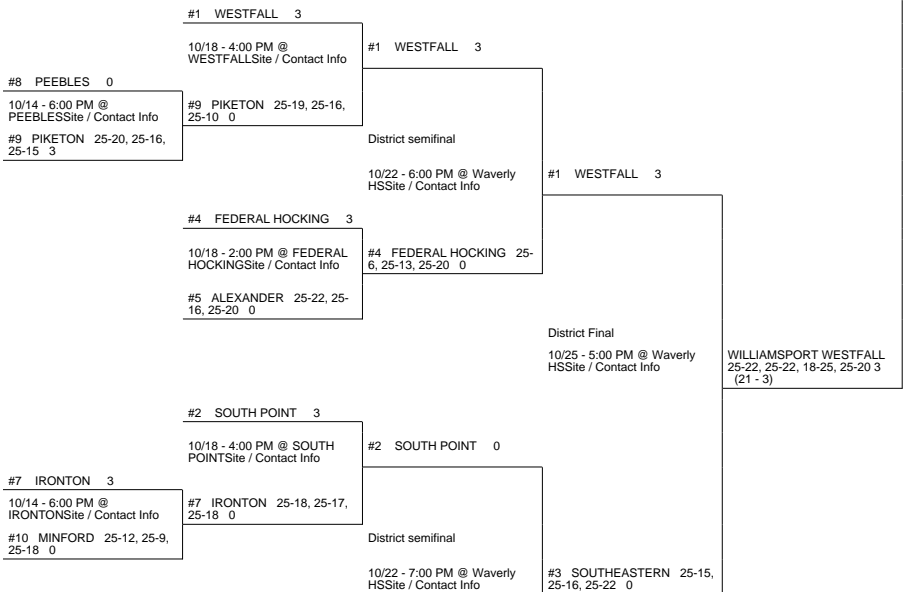

2014 OHSAA Girls Volleyball Tournament - Division III, Region 11 - Logan

Waverly 3 District

Waverly 2 District

Cambridge District

2014 OHSAA Girls Volleyball Tournament - Division III, Region 11 - Logan

#3 SOUTHEASTERN 3

10/18 - 4:00 PM @
SOUTHEASTERN Site /
Contact Info

#3 SOUTHEASTERN 25-14,
25-22, 25-23 3

#6 RIVER VALLEY 25-17,
25-19, 25-17 0

FRANKFORT ADENA 25-
19, 20-25, 24-26, 25-22, 15-11
3 (22 - 4)

District Final
10/25 - 4:00 PM @ Waverly
HSSite / Contact Info

#5 FAIRLAND 25-10, 25-14,
25-17 0

#2 ADENA 3

#2 ADENA 3

10/18 - 4:00 PM @ ADENA Site
/ Contact Info

#7 WEST UNION 25-11, 25-
8, 25-9 0

#7 WEST UNION 3

10/14 - 6:00 PM @ WEST
UNION Site / Contact Info

#10 LYNCHBURG-CLAY 25-
24, 25-18, 25-12 0

District semifinal

#2 ADENA 25-19, 25-17, 25-
17 3

10/21 - 7:00 PM @ Waverly
HSSite / Contact Info

#3 PORTSMOUTH 3

#3 PORTSMOUTH 25-7, 25-
7, 25-17 0

10/18 - 4:00 PM @
PORTSMOUTH Site / Contact
Info

#6 CHESAPEAKE 21-25,
25-21, 25-13, 25-15 1