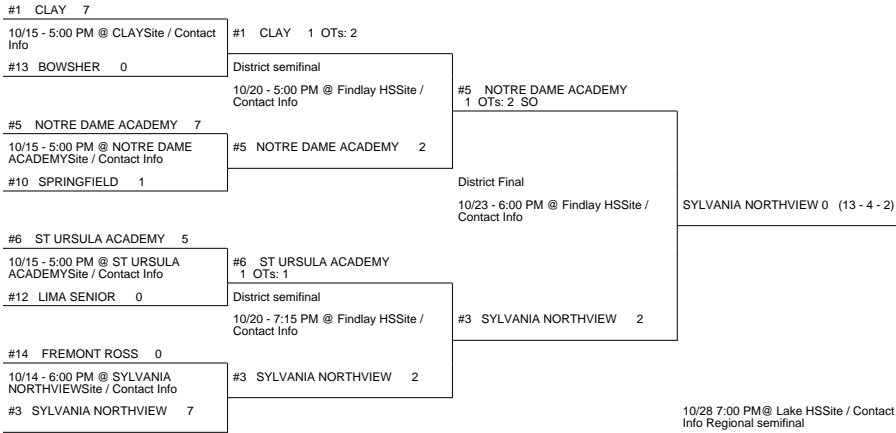

2014 OHSAA Girls Soccer Tournament - Division I, Region 2

Findlay District

Sylvania District

Brunswick District

Rocky River District