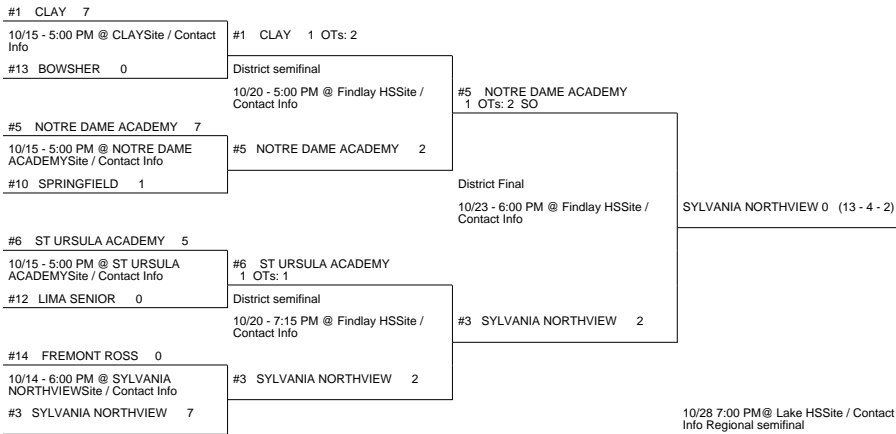

2014 OHSAA Girls Soccer Tournament - Division I, Region 2

Findlay District

Sylvania District

Brunswick District

Rocky River District