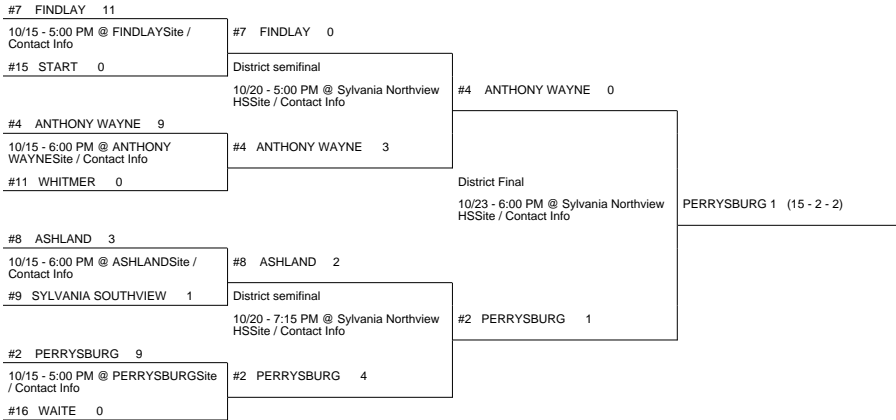

2014 OHSAA Girls Soccer Tournament - Division I, Region 2

Findlay District

Sylvania District

Brunswick District

Rocky River District