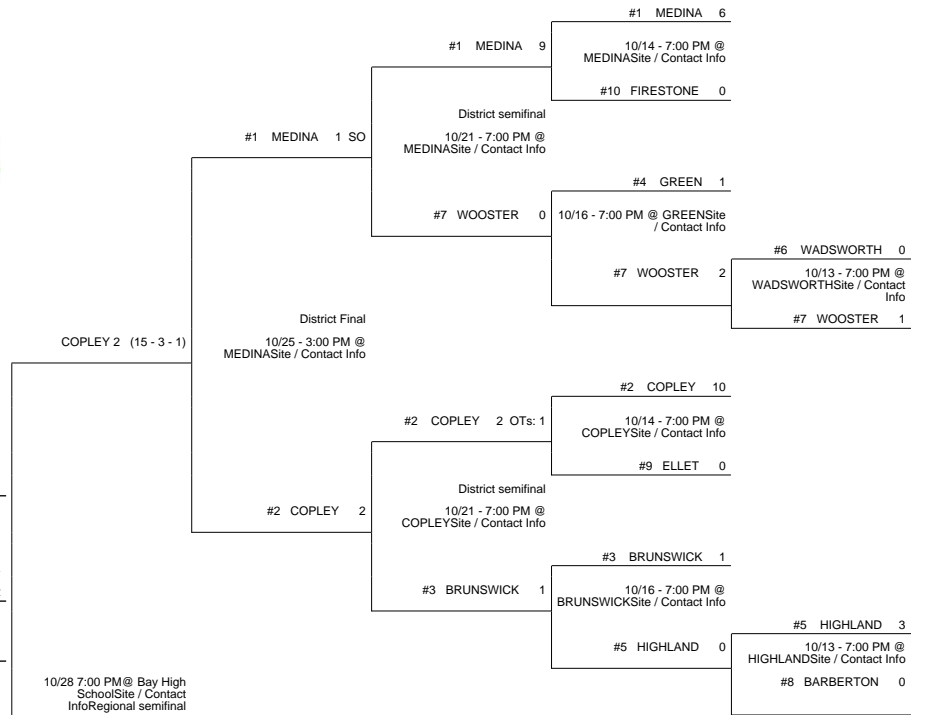

2014 OHSAA Girls Soccer Tournament - Division I, Region 2

Findlay District

Sylvania District

Brunswick District

Rocky River District