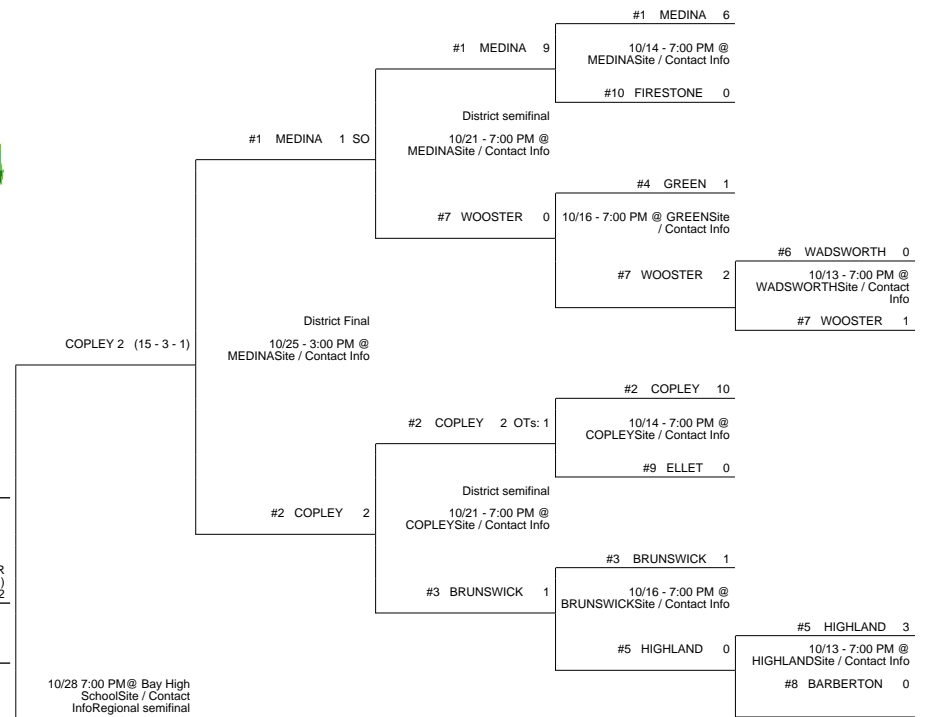

2014 OHSAA Girls Soccer Tournament - Division I, Region 2

Findlay District

Sylvania District

Brunswick District

Rocky River District