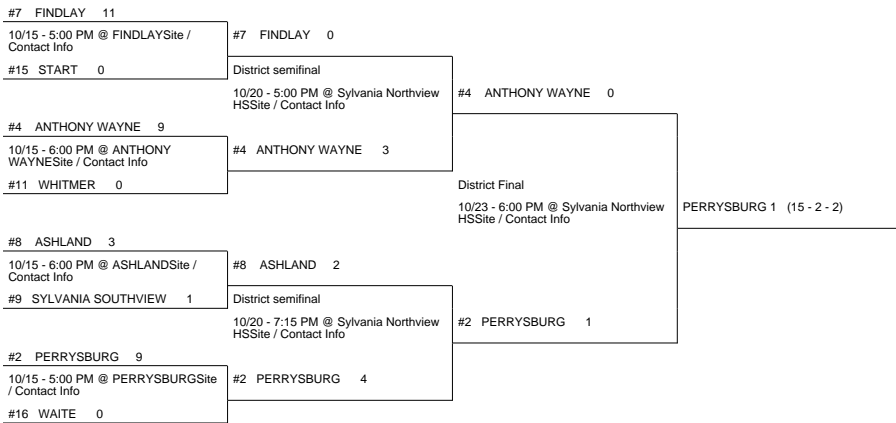

2014 OHSAA Girls Soccer Tournament - Division I, Region 2

Findlay District

Sylvania District

Brunswick District

Rocky River District