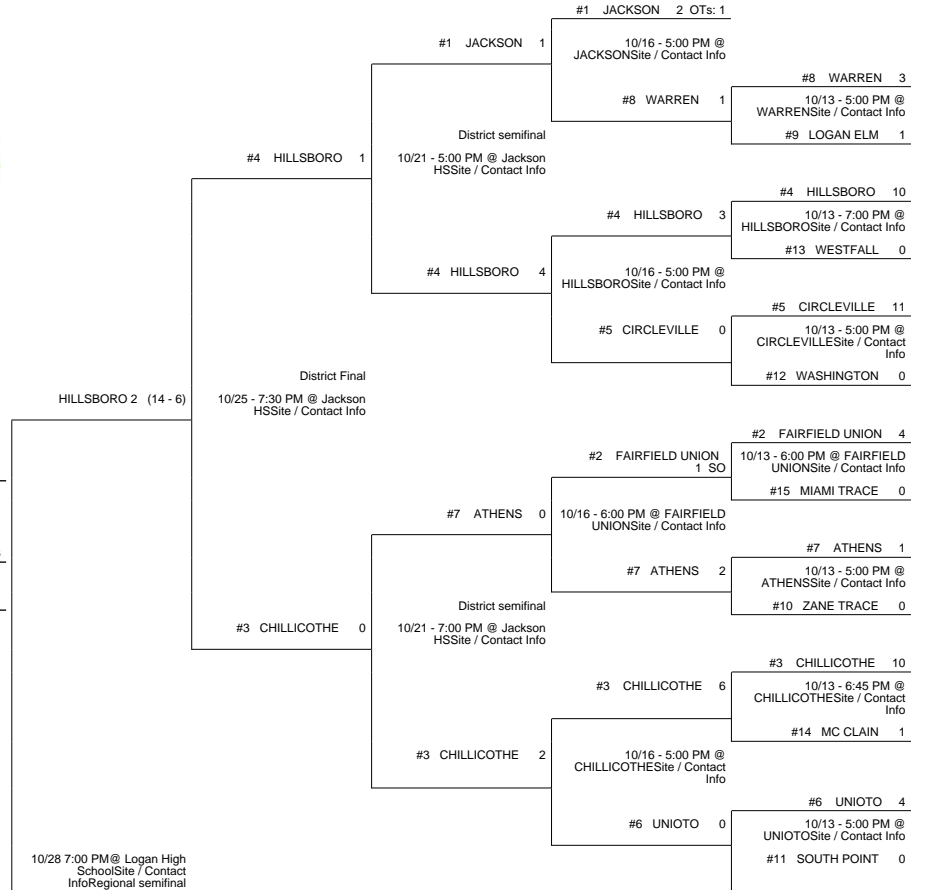

2014 OHSAA Girls Soccer Tournament - Division II, Region 7

Central 2 District

Central 1 District

Jackson District

Cambridge District

2014 OHSAA Girls Soccer Tournament - Division II, Region 7

| | | | |
|-----------------------------|---|-----------|---|
| #14 HEATH | 2 | OTs: 1 | |
| 10/15 - 7:00 PM @ HEATHSite | | #14 HEATH | 0 |
| / Contact Info | | | |
| #15 CENTENNIAL | 1 | | |

| | | | | | |
|---------------|---|---|---|-----------|---|
| #2 JOHN GLENN | 3 | 10/16 - 7:15 PM @ Philo HSSite / Contact Info | #6 MAYSVILLE | 0 | |
| #2 JOHN GLENN | | 5 | 10/14 - 7:15 PM @ Philo HSSite / Contact Info | #7 MORGAN | 2 |
| | | | #2 JOHN GLENN | 10 | |