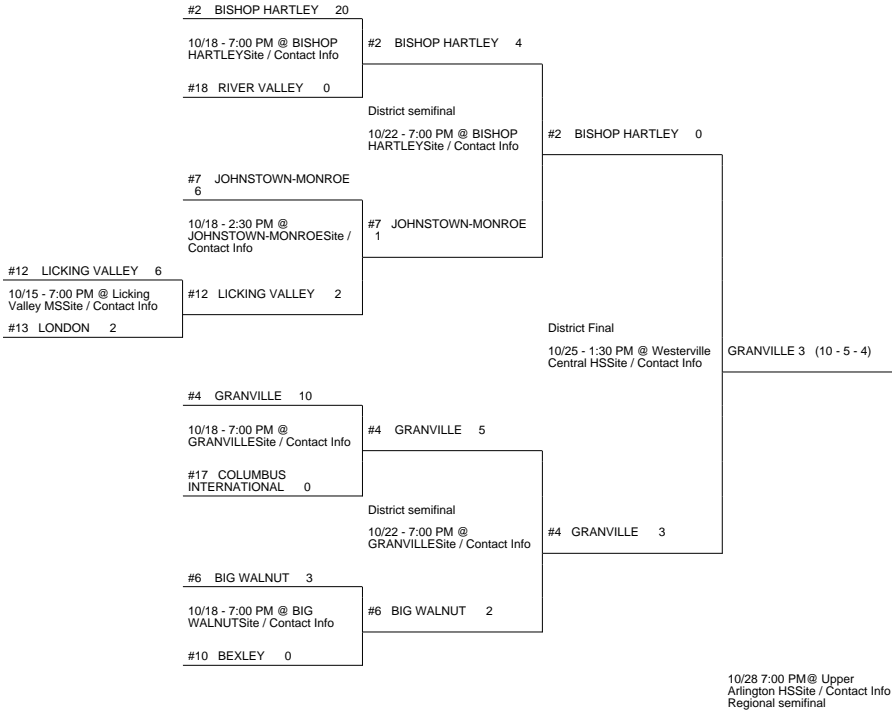

2014 OHSAA Girls Soccer Tournament - Division II, Region 7

Central 2 District

Central 1 District

Jackson District

Cambridge District

2014 OHSAA Girls Soccer Tournament - Division II, Region 7

| | | | |
|-----------------------------|---|-----------|---|
| #14 HEATH | 2 | OTs: 1 | |
| 10/15 - 7:00 PM @ HEATHSite | | #14 HEATH | 0 |
| / Contact Info | | | |
| #15 CENTENNIAL | 1 | | |

| | | | | | |
|---------------|---|---|---|-----------|---|
| #2 JOHN GLENN | 3 | 10/16 - 7:15 PM @ Philo HSSite / Contact Info | #6 MAYSVILLE | 0 | |
| #2 JOHN GLENN | | 5 | 10/14 - 7:15 PM @ Philo HSSite / Contact Info | #7 MORGAN | 2 |
| | | | #2 JOHN GLENN | 10 | |