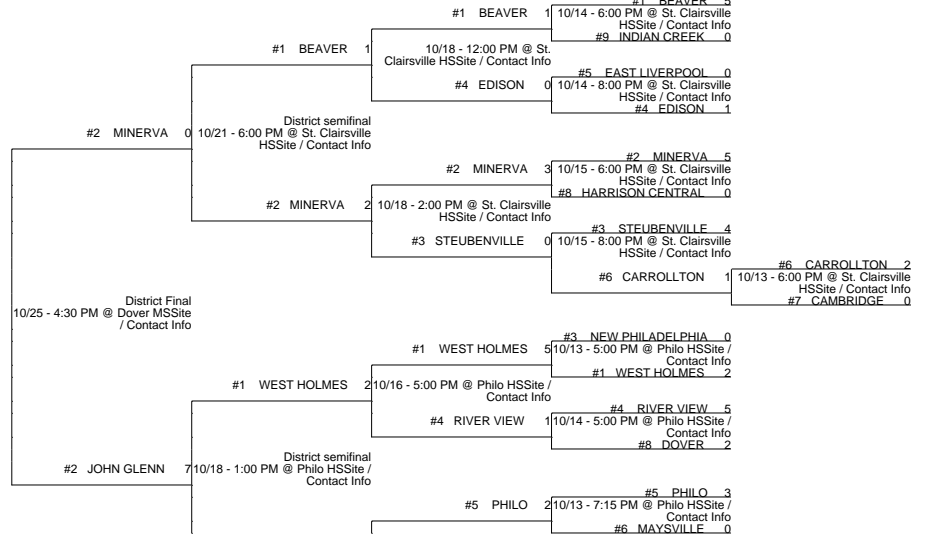

2014 OHSAA Girls Soccer Tournament - Division II, Region 7

Central 2 District

Central 1 District

Jackson District

Cambridge District

2014 OHSAA Girls Soccer Tournament - Division II, Region 7

| | | | |
|-----------------------------|---|-----------|---|
| #14 HEATH | 2 | OTs: 1 | |
| 10/15 - 7:00 PM @ HEATHSite | | #14 HEATH | 0 |
| / Contact Info | | | |
| #15 CENTENNIAL | 1 | | |

| | | | | | |
|---------------|---|---|---|-----------|---|
| #2 JOHN GLENN | 3 | 10/16 - 7:15 PM @ Philo HSSite / Contact Info | #6 MAYSVILLE | 0 | |
| #2 JOHN GLENN | | 5 | 10/14 - 7:15 PM @ Philo HSSite / Contact Info | #7 MORGAN | 2 |
| | | | #2 JOHN GLENN | 10 | |