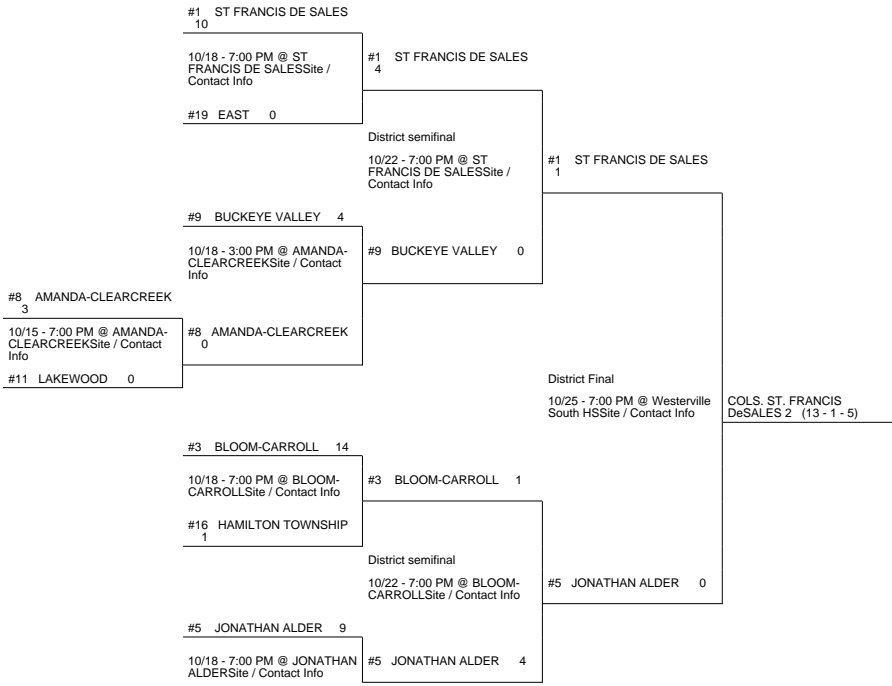

2014 OHSAA Girls Soccer Tournament - Division II, Region 7

Central 2 District

Central 1 District

Jackson District

Cambridge District

2014 OHSAA Girls Soccer Tournament - Division II, Region 7

| | | | |
|-----------------------------|---|-----------|---|
| #14 HEATH | 2 | OTs: 1 | |
| 10/15 - 7:00 PM @ HEATHSite | | #14 HEATH | 0 |
| / Contact Info | | | |
| #15 CENTENNIAL | 1 | | |

| | | | | | |
|---------------|---|---|---|-----------|---|
| #2 JOHN GLENN | 3 | 10/16 - 7:15 PM @ Philo HSSite / Contact Info | #6 MAYSVILLE | 0 | |
| #2 JOHN GLENN | | 5 | 10/14 - 7:15 PM @ Philo HSSite / Contact Info | #7 MORGAN | 2 |
| | | | #2 JOHN GLENN | 10 | |