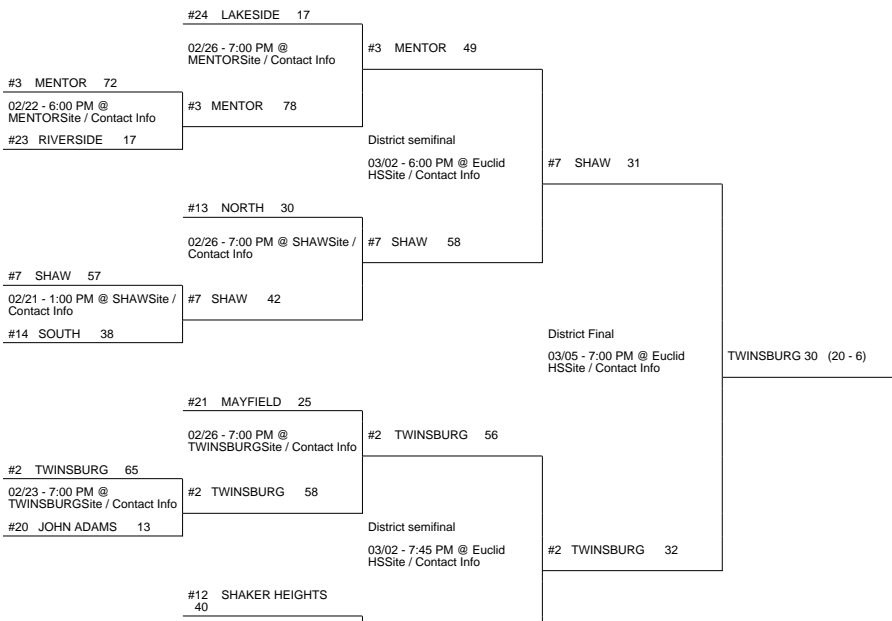

2015 OHSAA Girls Basketball Tournament - Division I, Region 1 - Canton

North Canton District

Euclid District

Akron District

Perry District

2015 OHSAA Girls Basketball Tournament - Division I, Region 1 - Canton