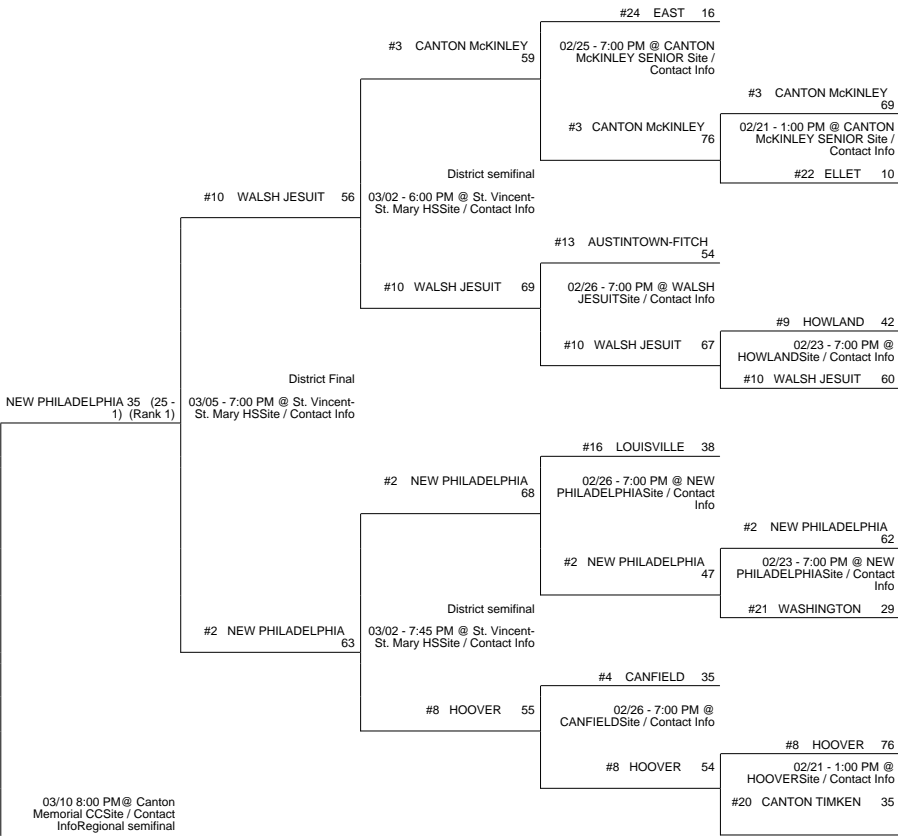

2015 OHSAA Girls Basketball Tournament - Division I, Region 1 - Canton

North Canton District

Euclid District

Akron District

Perry District

2015 OHSAA Girls Basketball Tournament - Division I, Region 1 - Canton