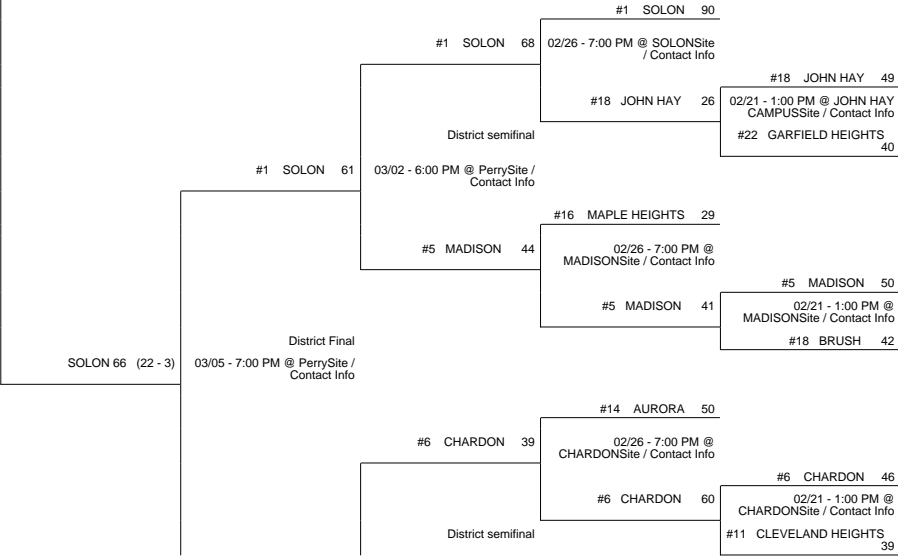

2015 OHSAA Girls Basketball Tournament - Division I, Region 1 - Canton

North Canton District

Euclid District

Akron District

Perry District

2015 OHSAA Girls Basketball Tournament - Division I, Region 1 - Canton