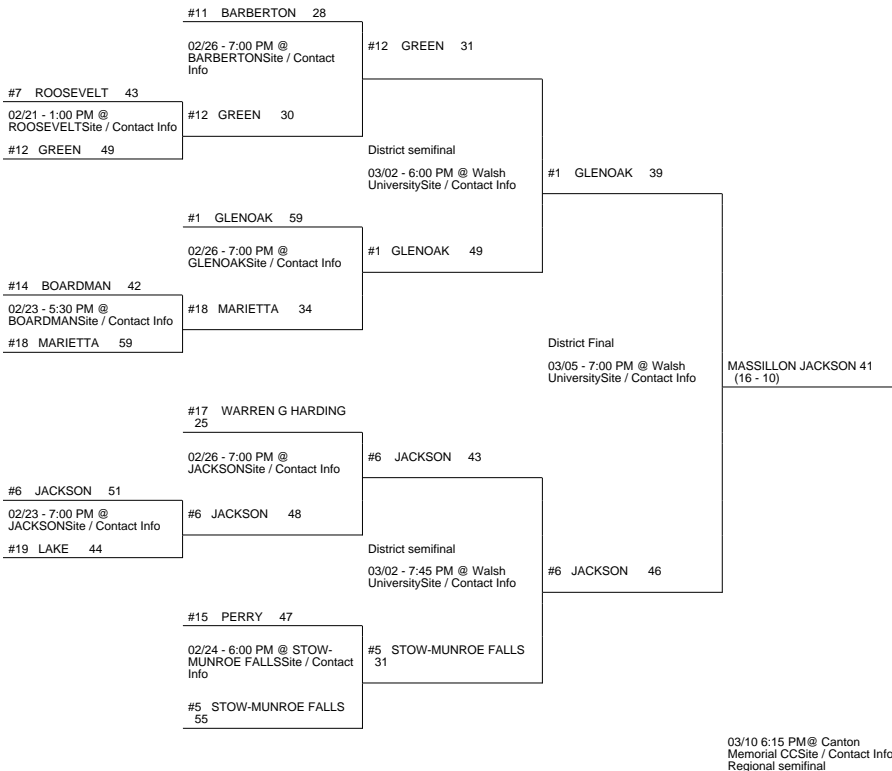

2015 OHSAA Girls Basketball Tournament - Division I, Region 1 - Canton

North Canton District

Euclid District

Akron District

Perry District

2015 OHSAA Girls Basketball Tournament - Division I, Region 1 - Canton