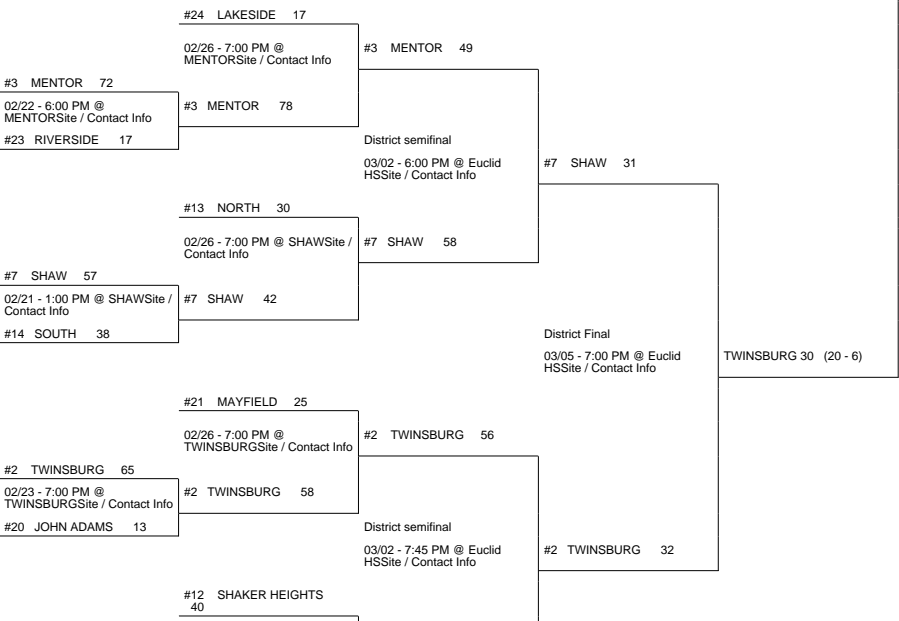

2015 OHSAA Girls Basketball Tournament - Division I, Region 1 - Canton

North Canton District

Euclid District

Akron District

Perry District

2015 OHSAA Girls Basketball Tournament - Division I, Region 1 - Canton