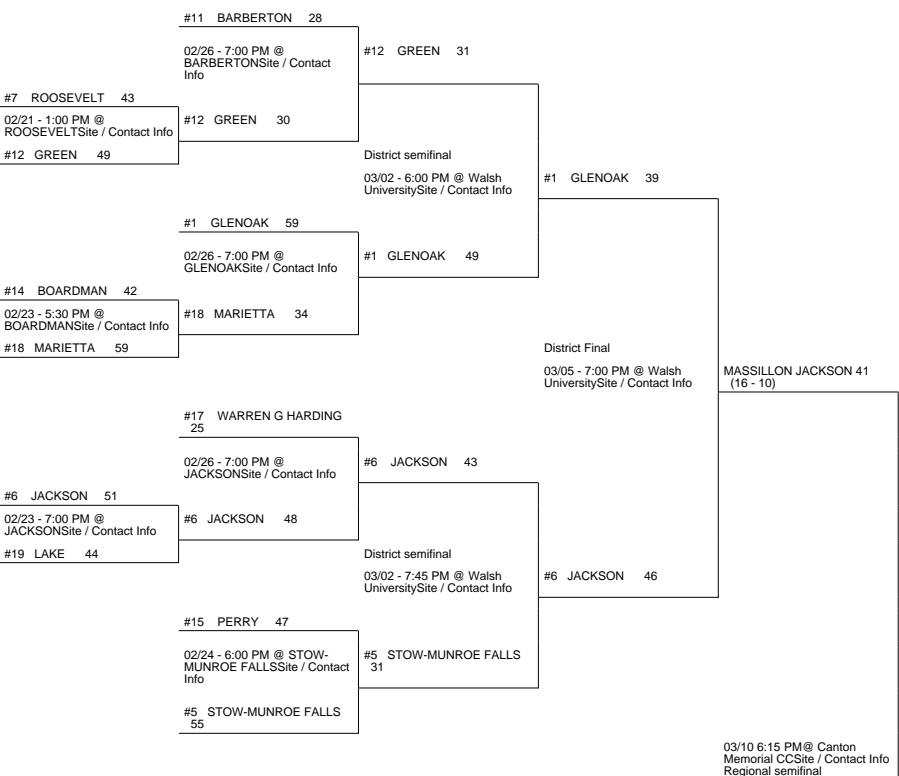

2015 OHSAA Girls Basketball Tournament - Division I, Region 1 - Canton

North Canton District

Euclid District

Akron District

Perry District

2015 OHSAA Girls Basketball Tournament - Division I, Region 1 - Canton