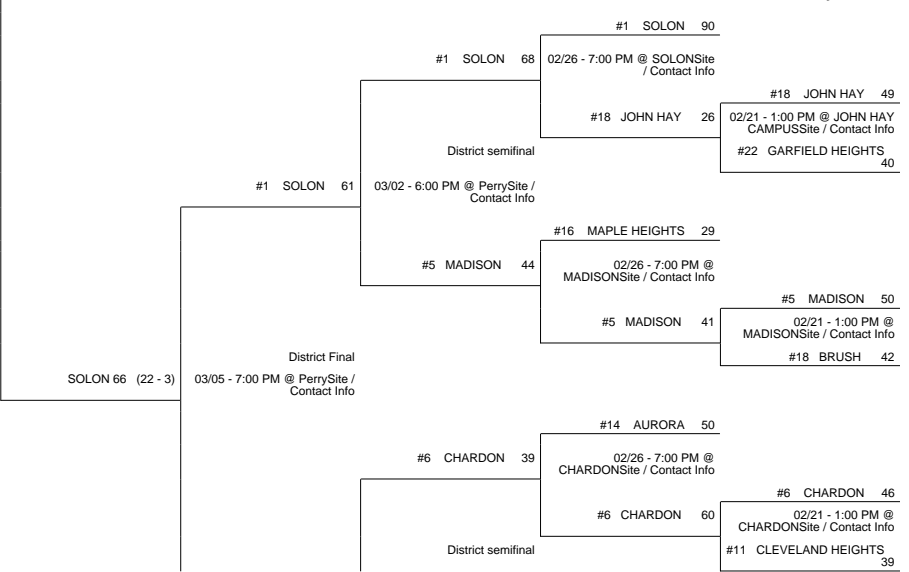

2015 OHSAA Girls Basketball Tournament - Division I, Region 1 - Canton

North Canton District

Euclid District

Akron District

Perry District

2015 OHSAA Girls Basketball Tournament - Division I, Region 1 - Canton