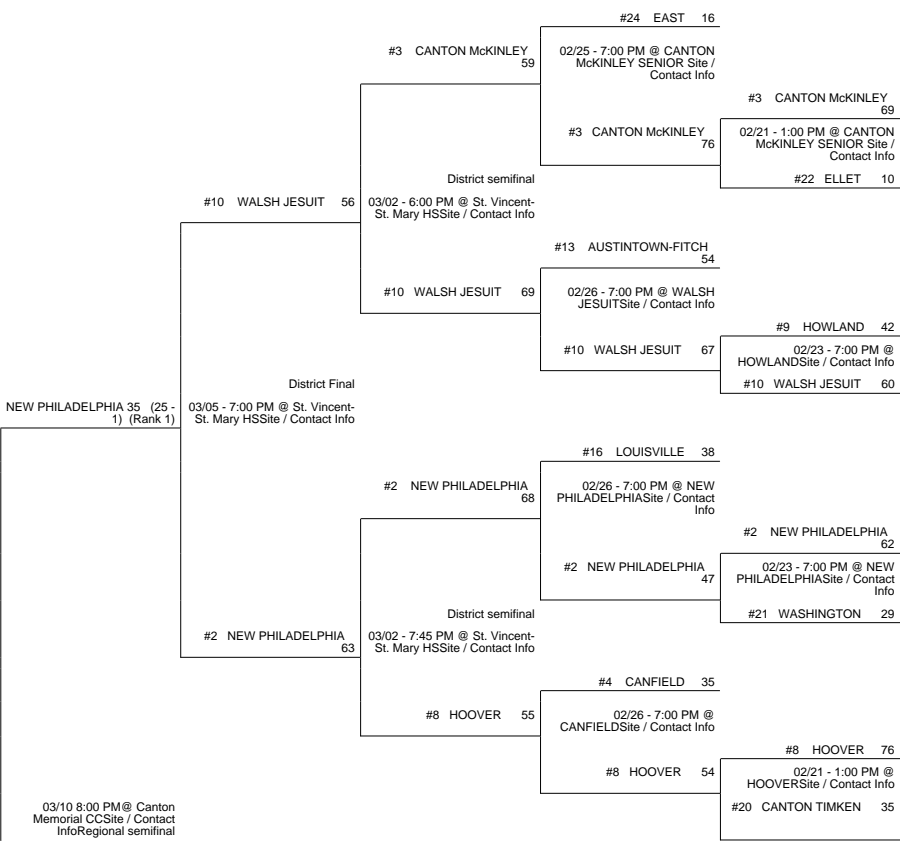

2015 OHSAA Girls Basketball Tournament - Division I, Region 1 - Canton

North Canton District

Euclid District

Akron District

Perry District

2015 OHSAA Girls Basketball Tournament - Division I, Region 1 - Canton