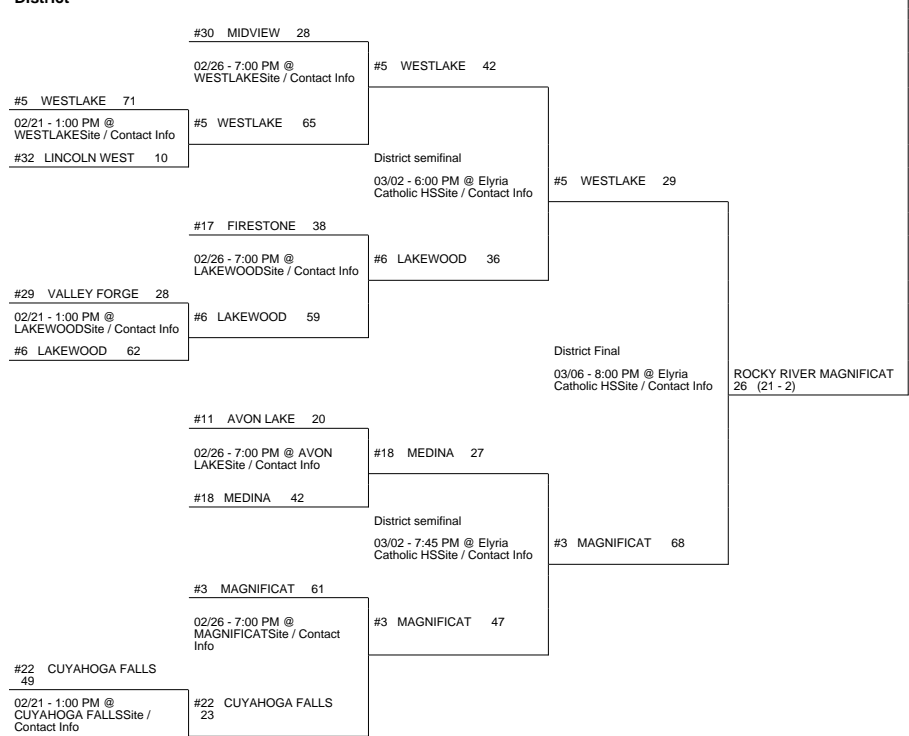

# 2015 OHSAA Girls Basketball Tournament - Division I, Region 2 - Norwalk

## Millbury District

## Medina District

## Parma District