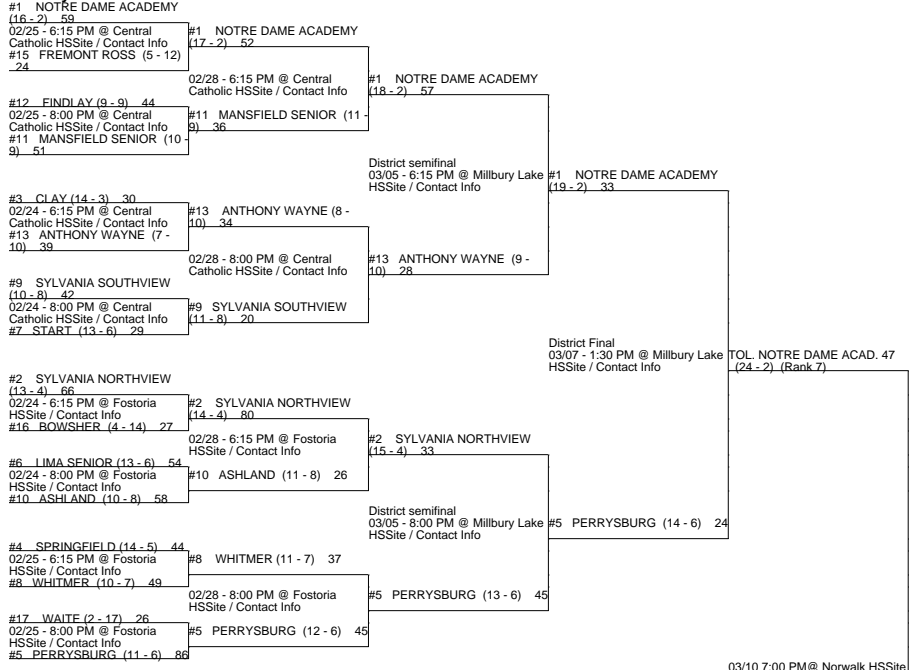

2015 OHSAA Girls Basketball Tournament - Division I, Region 2 - Norwalk

Millbury District