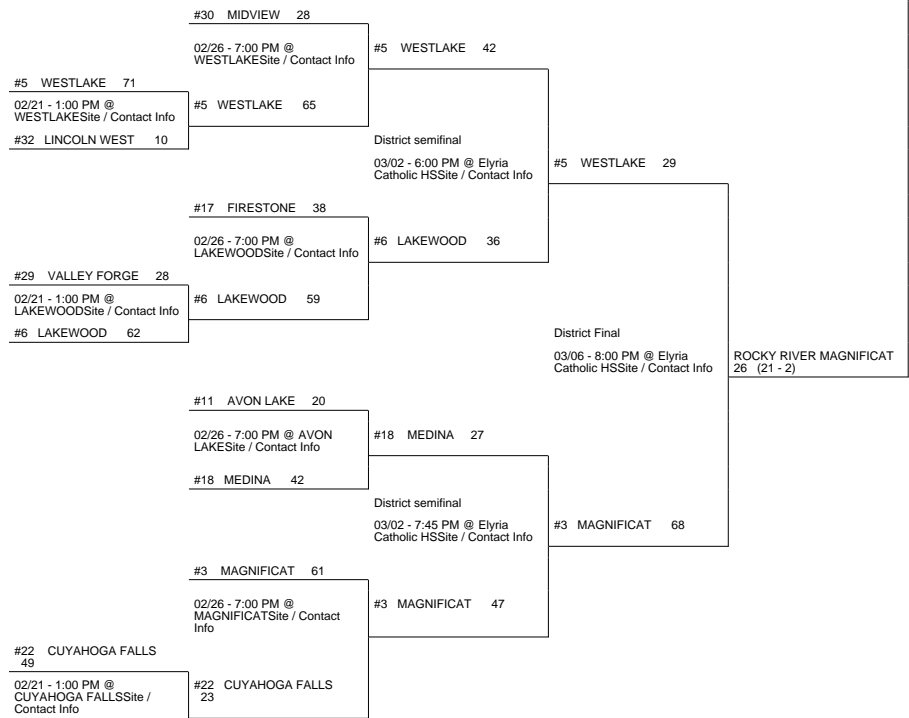

# 2015 OHSAA Girls Basketball Tournament - Division I, Region 2 - Norwalk

## Millbury District

## Medina District

## Parma District