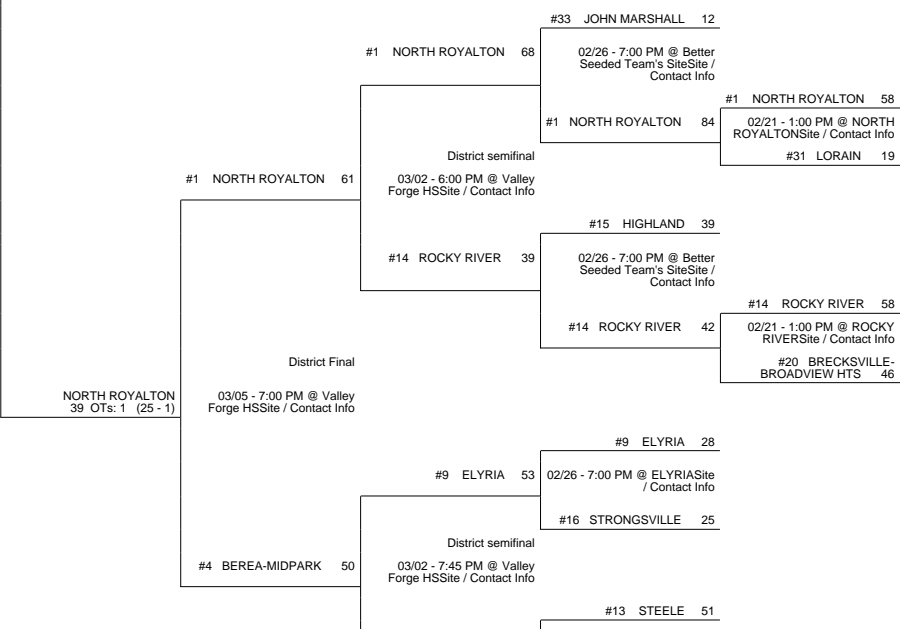

# 2015 OHSAA Girls Basketball Tournament - Division I, Region 2 - Norwalk

## Millbury District

## Medina District

## Parma District