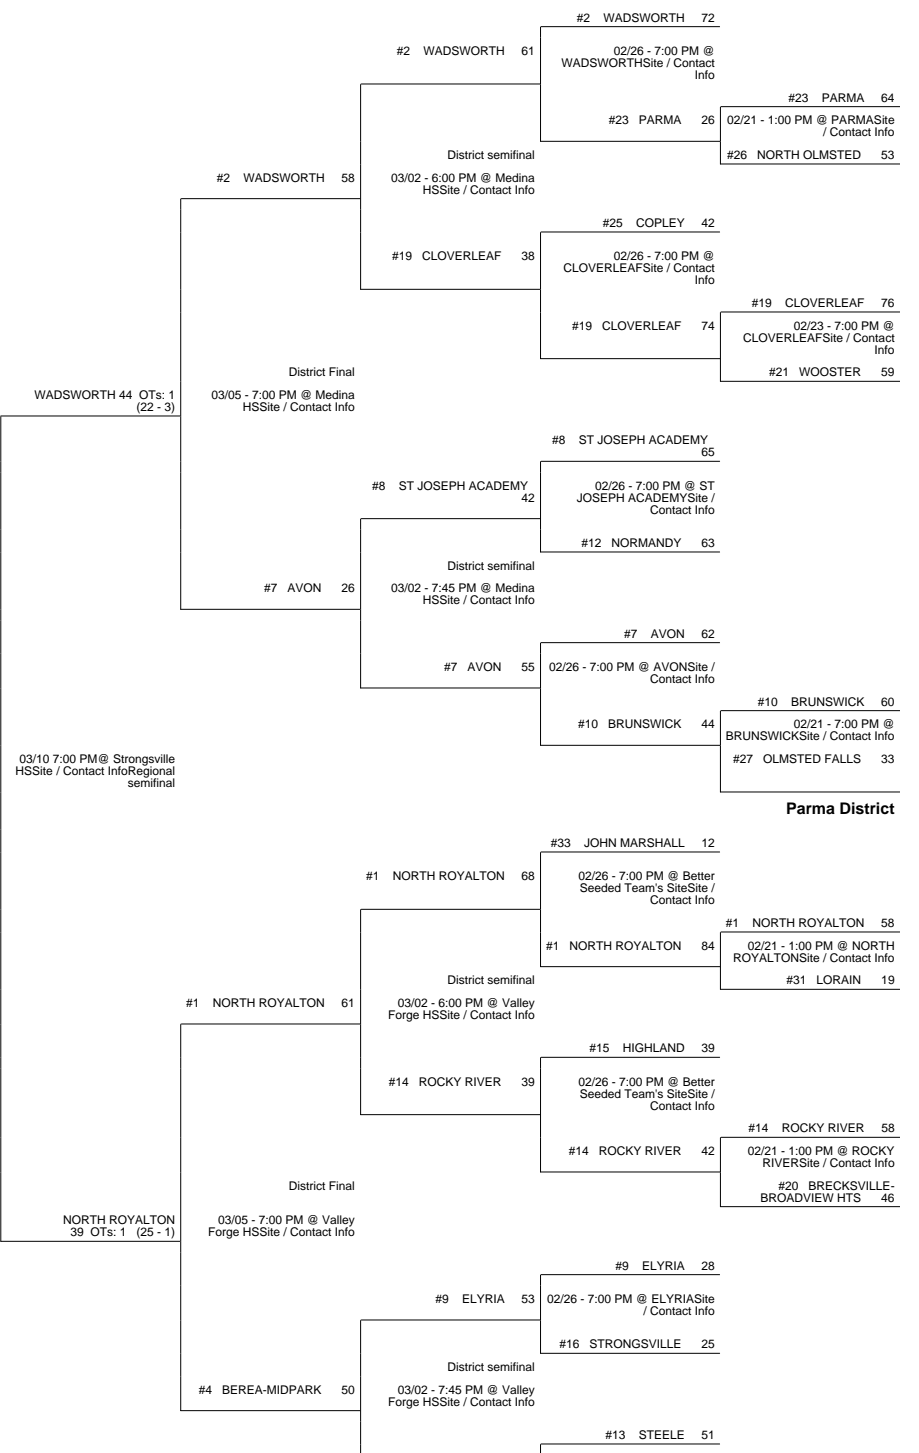

2015 OHSAA Girls Basketball Tournament - Division I, Region 2 - Norwalk

Millbury District

Elyria Catholic District

Medina District

2015 OHSAA Girls Basketball Tournament - Division I, Region 2 - Norwalk

#24 NORTH RIDGEVILLE
34