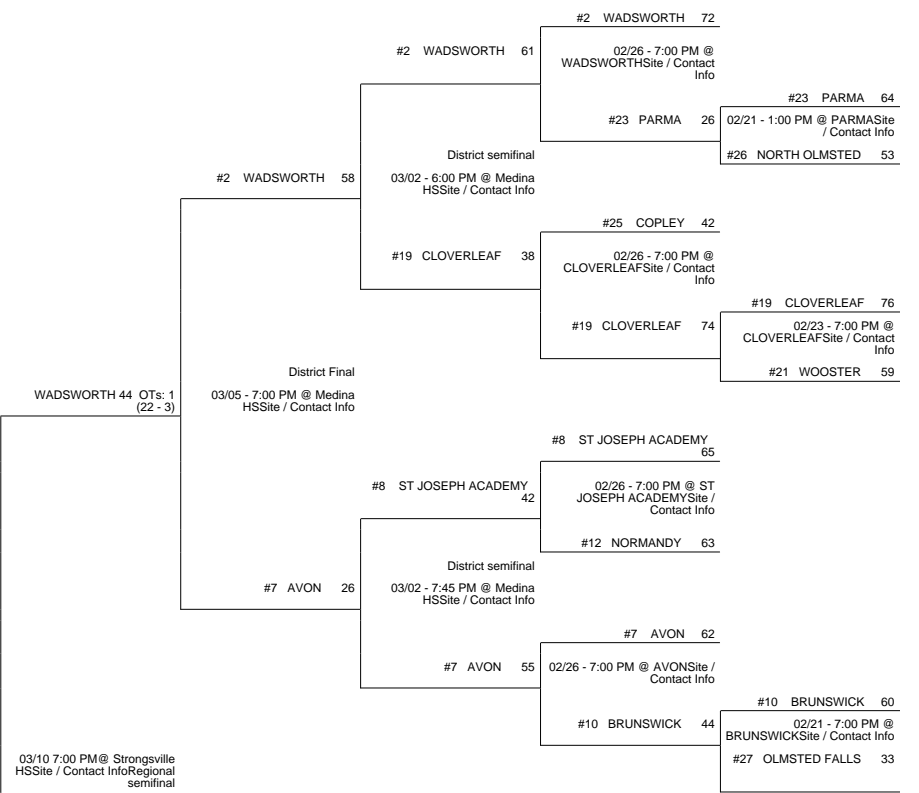

# 2015 OHSAA Girls Basketball Tournament - Division I, Region 2 - Norwalk

## Millbury District

## Medina District

## Parma District