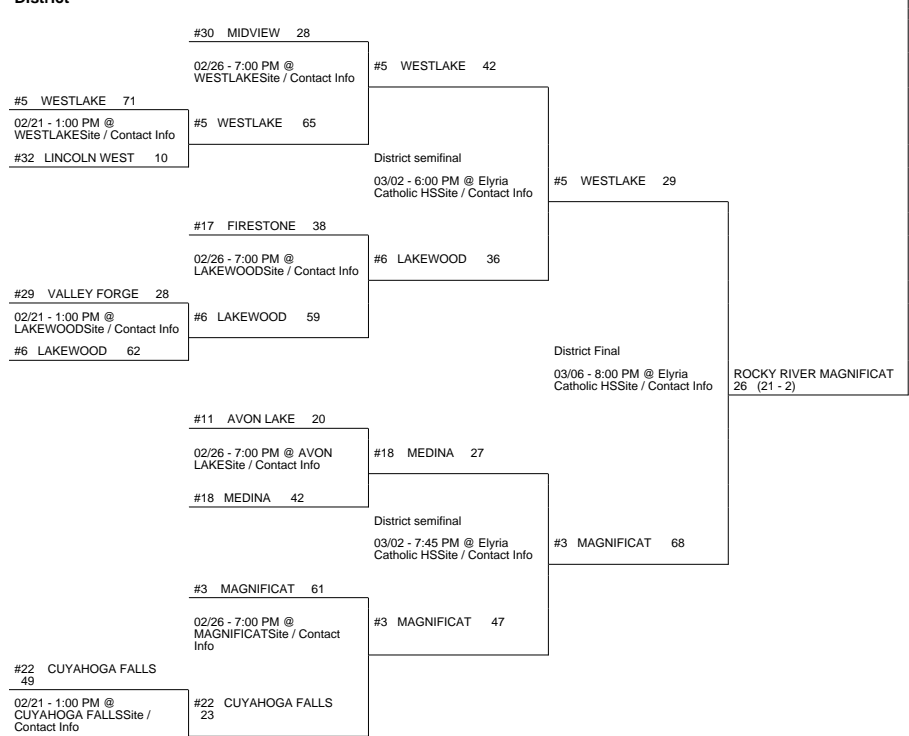

2015 OHSAA Girls Basketball Tournament - Division I, Region 2 - Norwalk

Millbury District

Elyria Catholic District

Medina District

2015 OHSAA Girls Basketball Tournament - Division I, Region 2 - Norwalk

#24 NORTH RIDGEVILLE
34