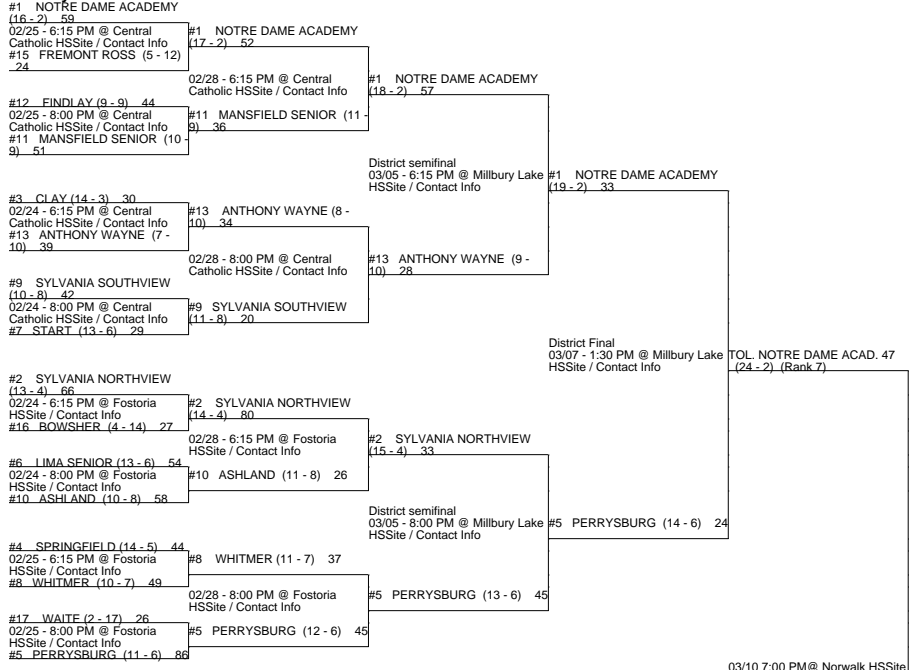

# 2015 OHSAA Girls Basketball Tournament - Division I, Region 2 - Norwalk

## Millbury District

## Medina District