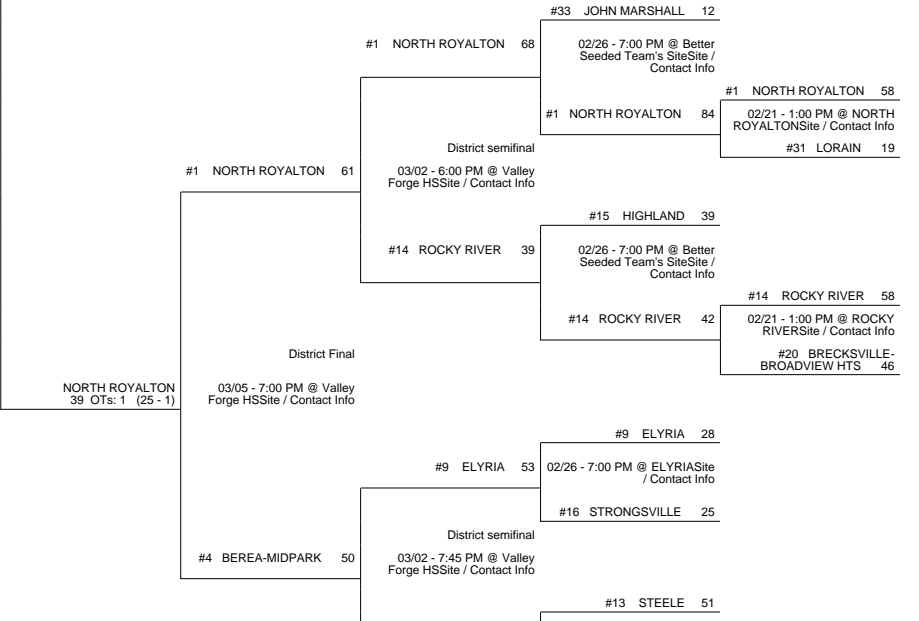

# 2015 OHSAA Girls Basketball Tournament - Division I, Region 2 - Norwalk

## Millbury District

## Medina District

## Parma District