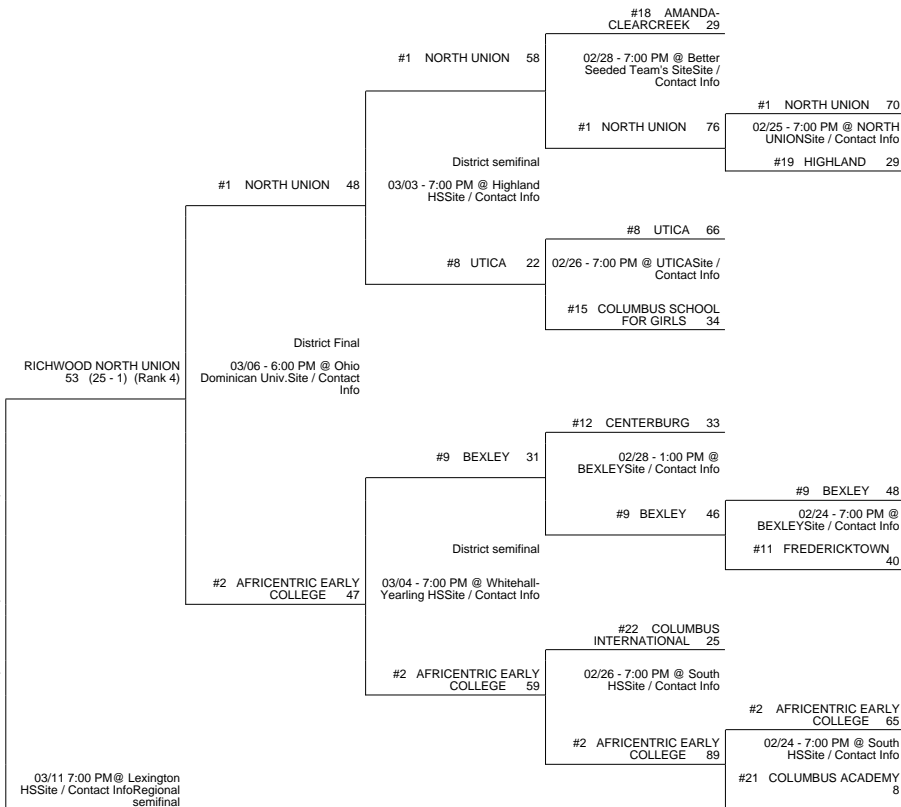

2015 OHSAA Girls Basketball Tournament - Division III, Region 10 - Lexington

Elida District

Columbus 1 District

Whitehouse District

Attica District

2015 OHSAA Girls Basketball Tournament - Division III, Region 10 - Lexington