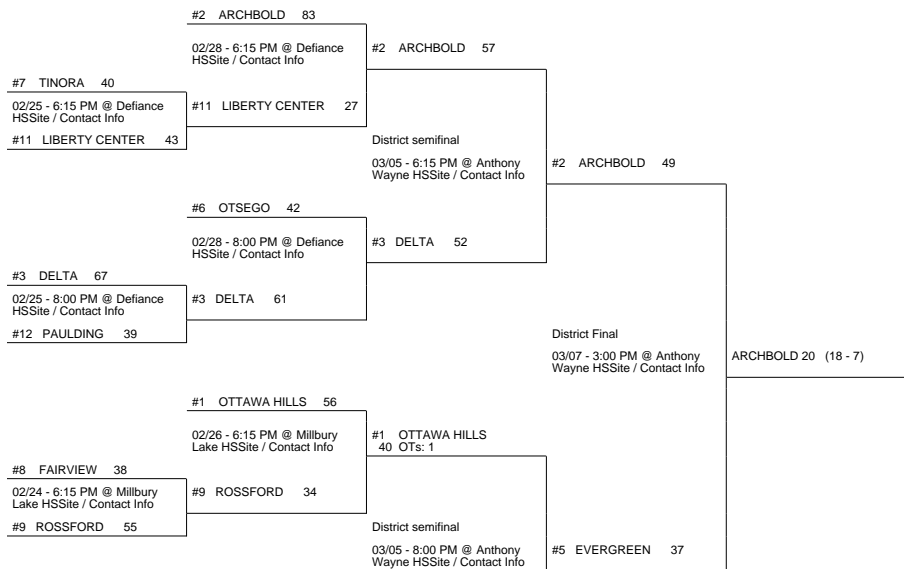

2015 OHSAA Girls Basketball Tournament - Division III, Region 10 - Lexington

Elida District

Whitehouse District

Columbus 1 District

Attica District

2015 OHSAA Girls Basketball Tournament - Division III, Region 10 - Lexington