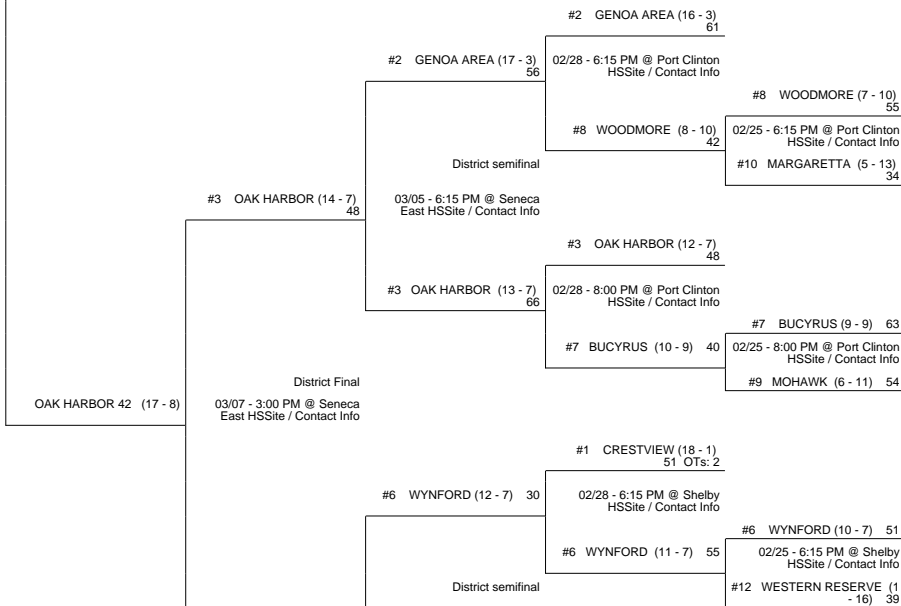

2015 OHSAA Girls Basketball Tournament - Division III, Region 10 - Lexington

Elida District

Columbus 1 District

Whitehouse District

Attica District

2015 OHSAA Girls Basketball Tournament - Division III, Region 10 - Lexington