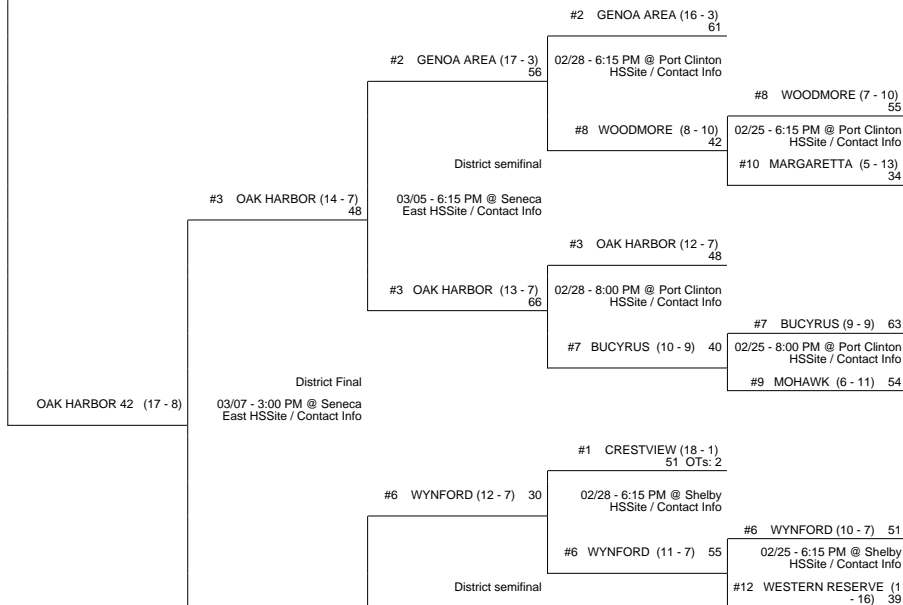

2015 OHSAA Girls Basketball Tournament - Division III, Region 10 - Lexington

Elida District

Whitehouse District

Columbus 1 District

Attica District

2015 OHSAA Girls Basketball Tournament - Division III, Region 10 - Lexington