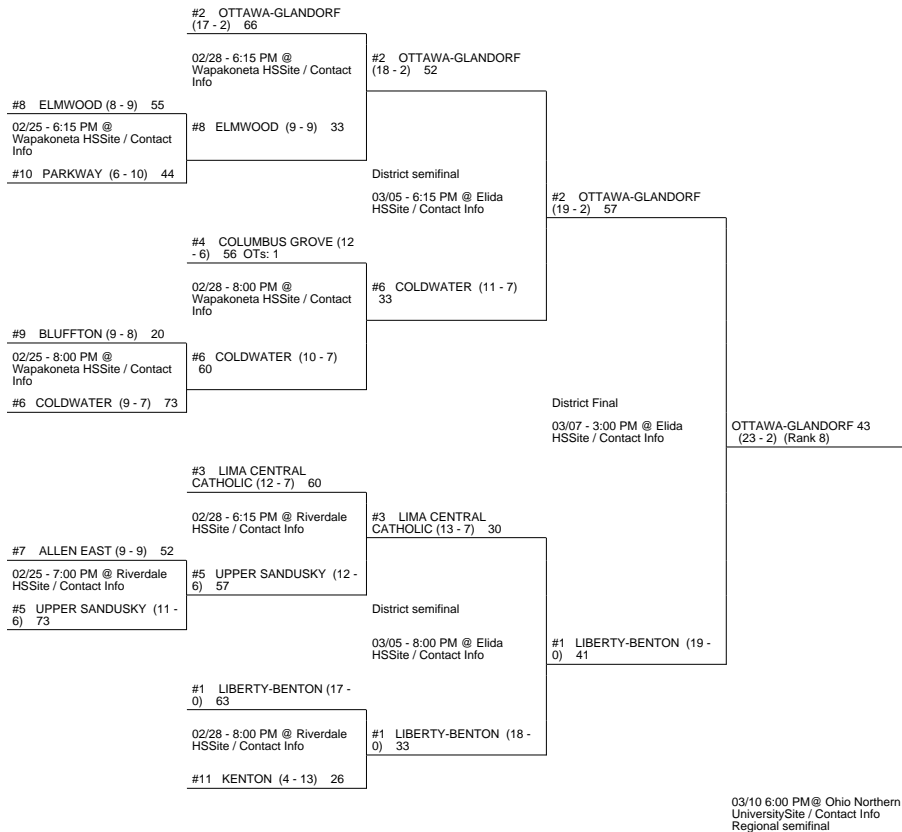

2015 OHSAA Girls Basketball Tournament - Division III, Region 10 - Lexington

Elida District

Columbus 1 District

Whitehouse District

Attica District

2015 OHSAA Girls Basketball Tournament - Division III, Region 10 - Lexington