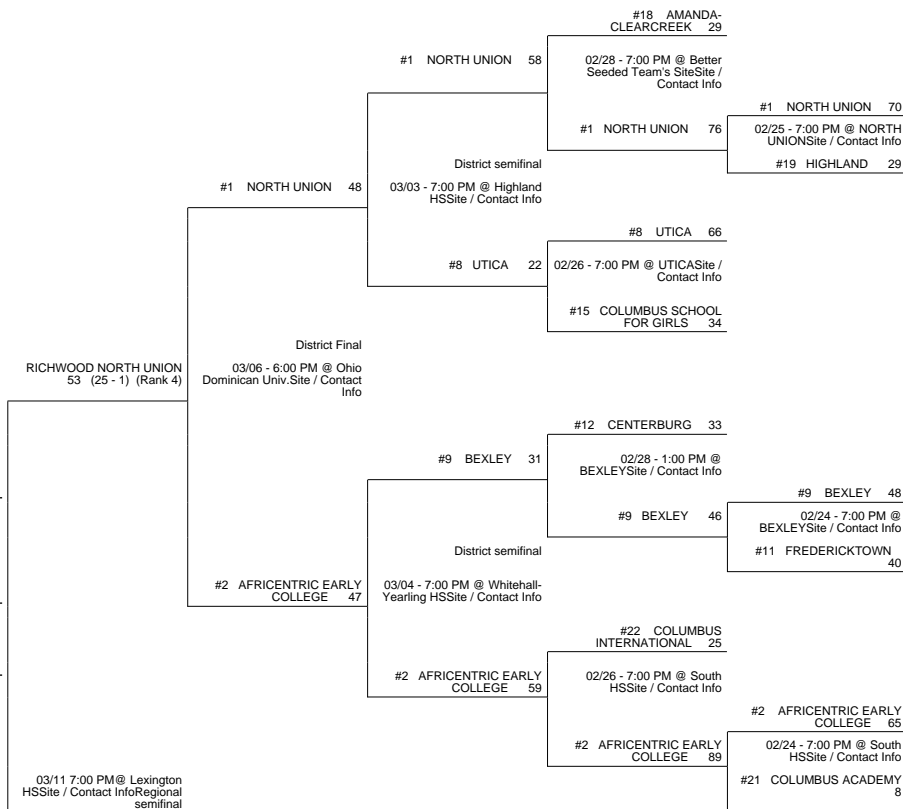

2015 OHSAA Girls Basketball Tournament - Division III, Region 10 - Lexington

Elida District

Whitehouse District

Columbus 1 District

Attica District

2015 OHSAA Girls Basketball Tournament - Division III, Region 10 - Lexington