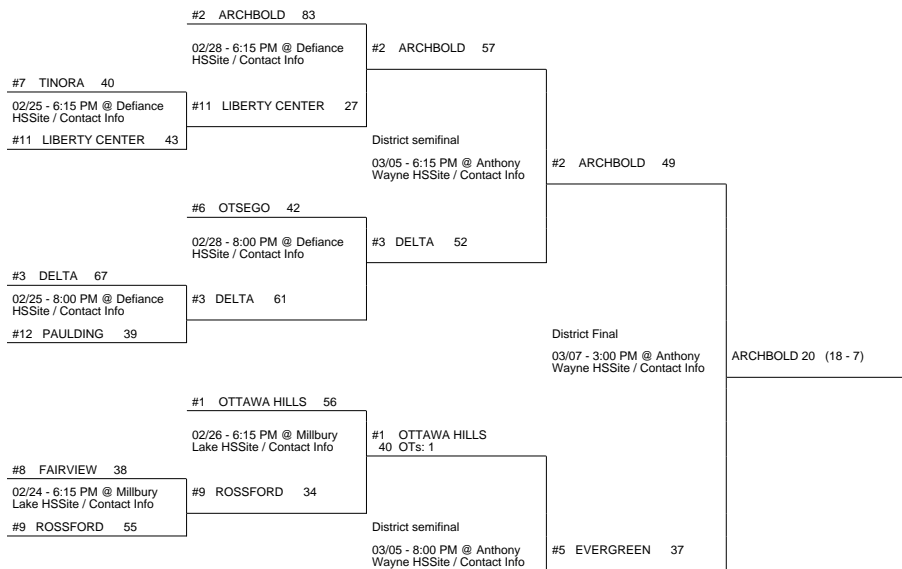

2015 OHSAA Girls Basketball Tournament - Division III, Region 10 - Lexington

Elida District

Columbus 1 District

Whitehouse District

Attica District

2015 OHSAA Girls Basketball Tournament - Division III, Region 10 - Lexington