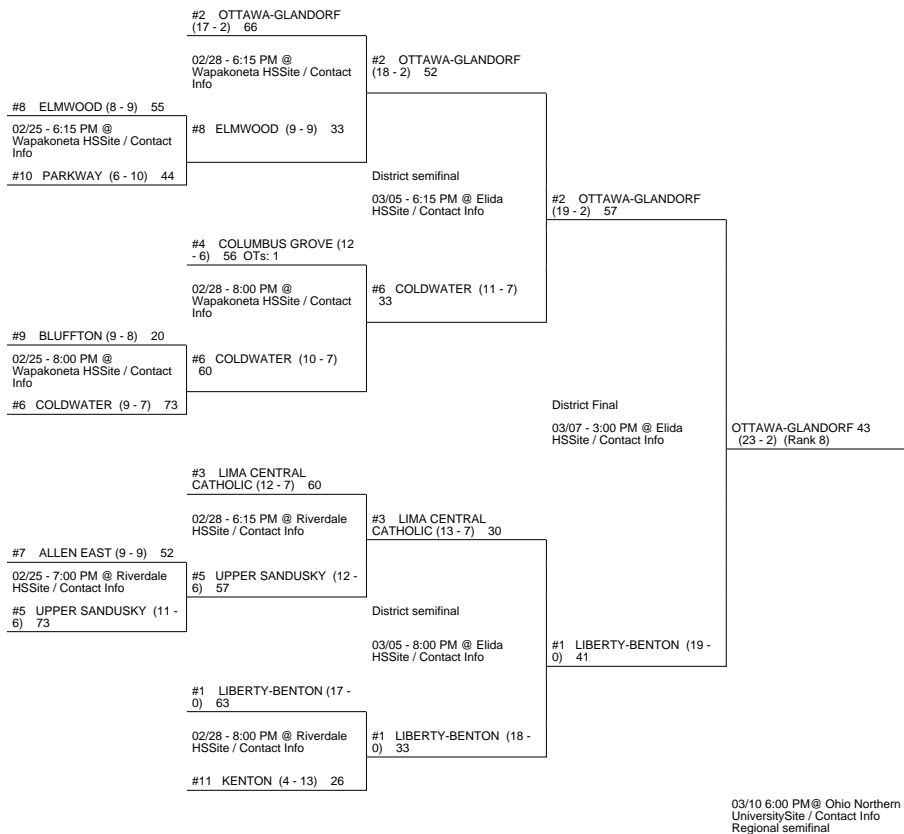

2015 OHSAA Girls Basketball Tournament - Division III, Region 10 - Lexington

Elida District

Whitehouse District

Columbus 1 District

Attica District

2015 OHSAA Girls Basketball Tournament - Division III, Region 10 - Lexington