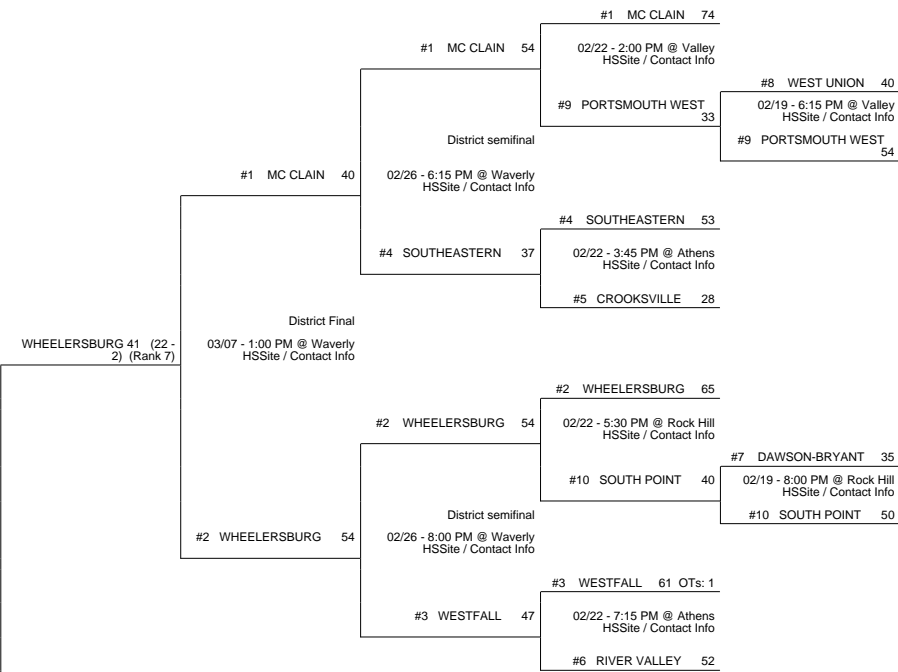

# 2015 OHSAA Girls Basketball Tournament - Division III, Region 11 - Logan

## Waverly 3 District

## Steubenville District

BEVERLY FORT FRYE (24 - 3) (Rank 9) 28 vs PROCTORVILLE FAIRLAND (21 - 5) 31

PROCTORVILLE FAIRLAND (22 - 5)

Regional Final

Winner Advances to State Semifinal at 8:00 PM March 19 vs. Region 10 - Lexington Region Championship

## Waverly 1 District