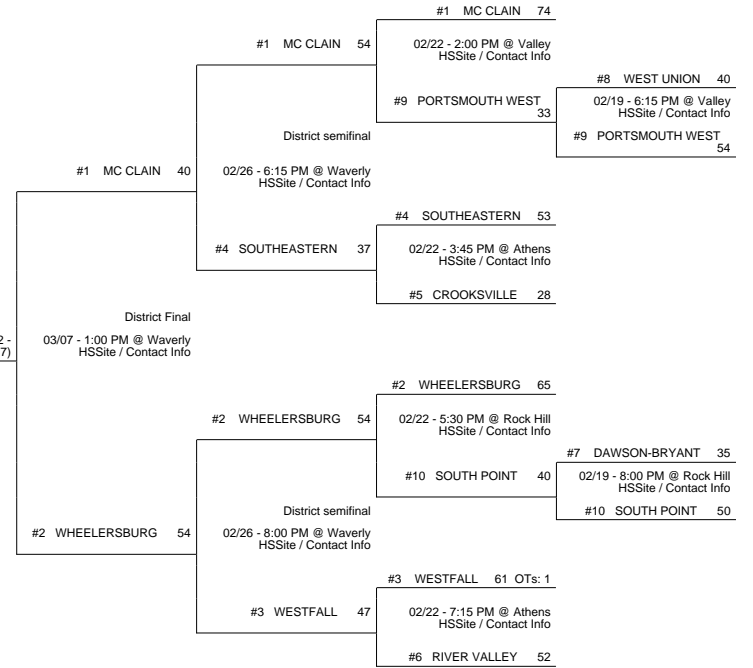

Waverly 1 District