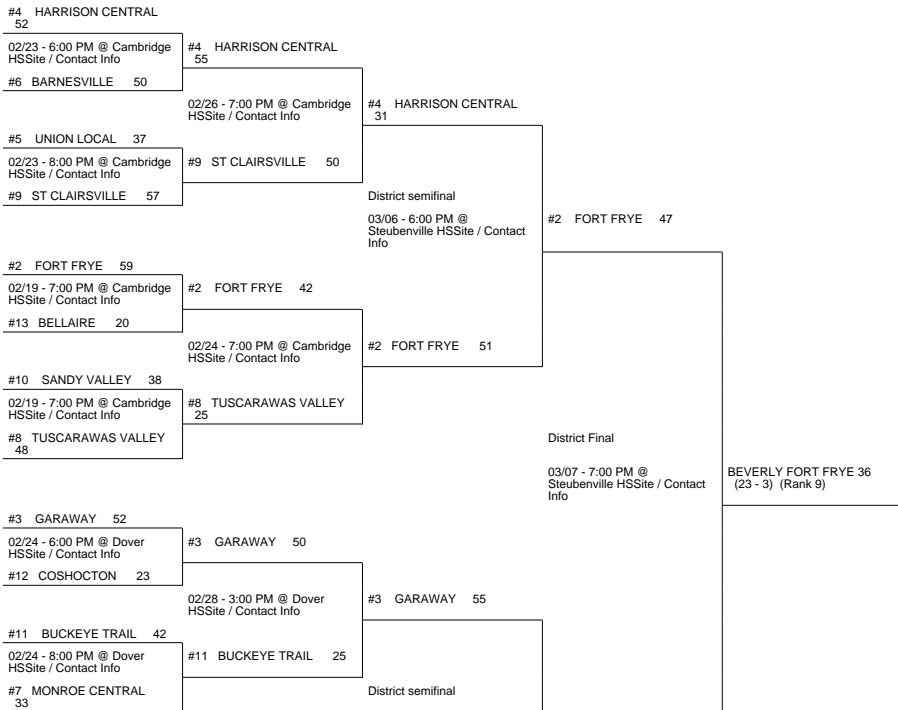

# 2015 OHSAA Girls Basketball Tournament - Division III, Region 11 - Logan

## Waverly 3 District

## Steubenville District

BEVERLY FORT FRYE (24 - 3) (Rank 9) 28

vs

PROCTORVILLE FAIRLAND (21 - 5) 31

PROCTORVILLE FAIRLAND (22 - 5)

Regional Final

Winner Advances to State Semifinal at 8:00 PM March 19 vs. Region 10 - Lexington Region Championship