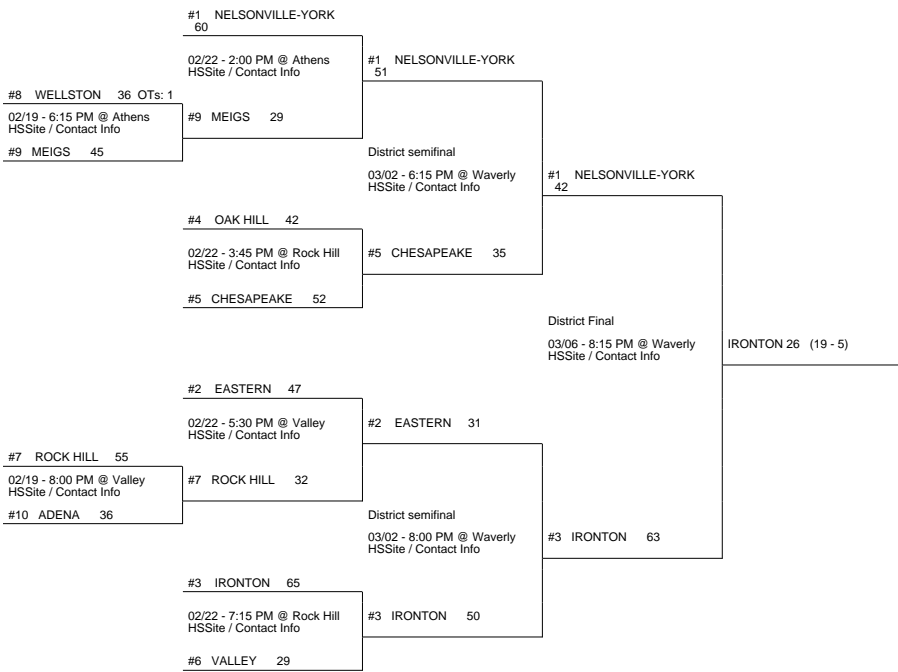

# 2015 OHSAA Girls Basketball Tournament - Division III, Region 11 - Logan

## Waverly 3 District

## Stuebenville District

BEVERLY FORT FRYE (24 - 3) (Rank 9) 28

vs

PROCTORVILLE FAIRLAND (21 - 5) 31

PROCTORVILLE FAIRLAND (22 - 5)

Regional Final

Winner Advances to State Semifinal at 8:00 PM March 19 vs. Region 10 - Lexington Region Championship