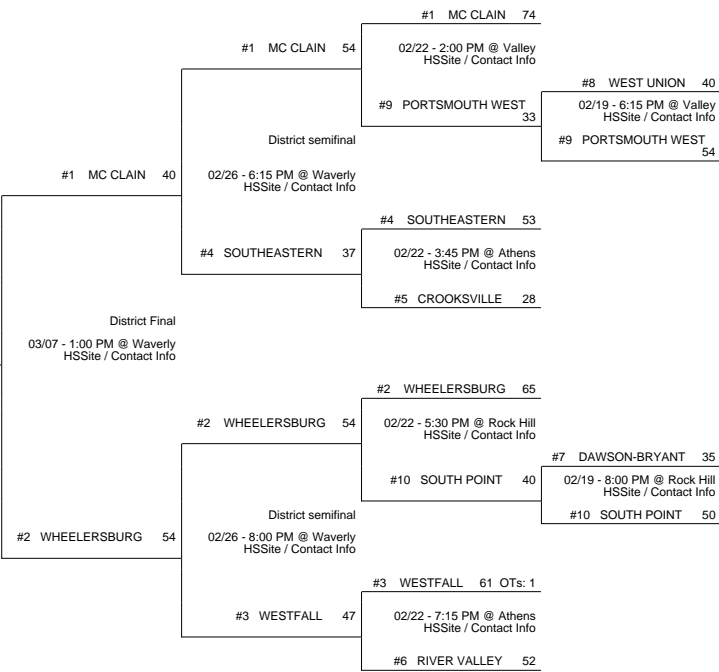

Waverly 1 District