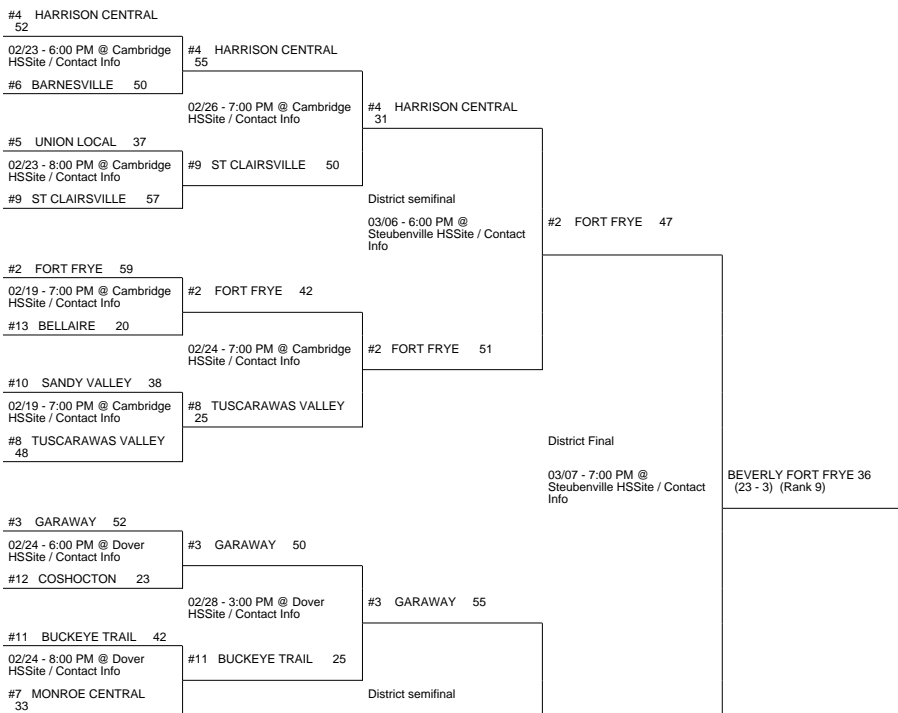

# 2015 OHSAA Girls Basketball Tournament - Division III, Region 11 - Logan

## Waverly 3 District

## Stuebenville District

BEVERLY FORT FRYE (24 - 3) (Rank 9) 28

vs

PROCTORVILLE FAIRLAND (21 - 5) 31

PROCTORVILLE FAIRLAND (22 - 5)

Regional Final

Winner Advances to State Semifinal at 8:00 PM March 19 vs. Region 10 - Lexington Region Championship