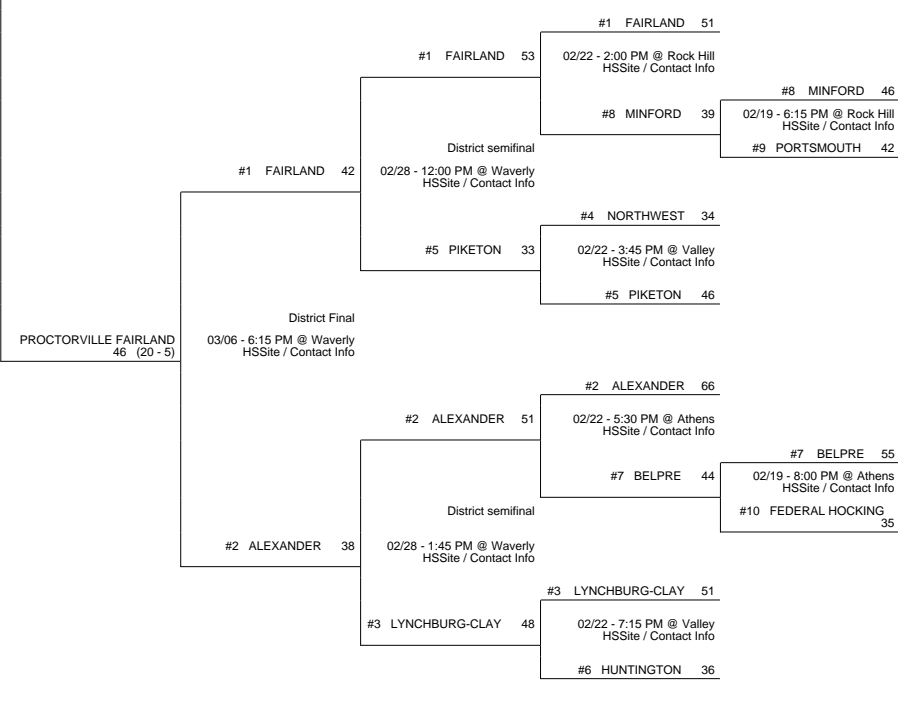

Waverly 2 District