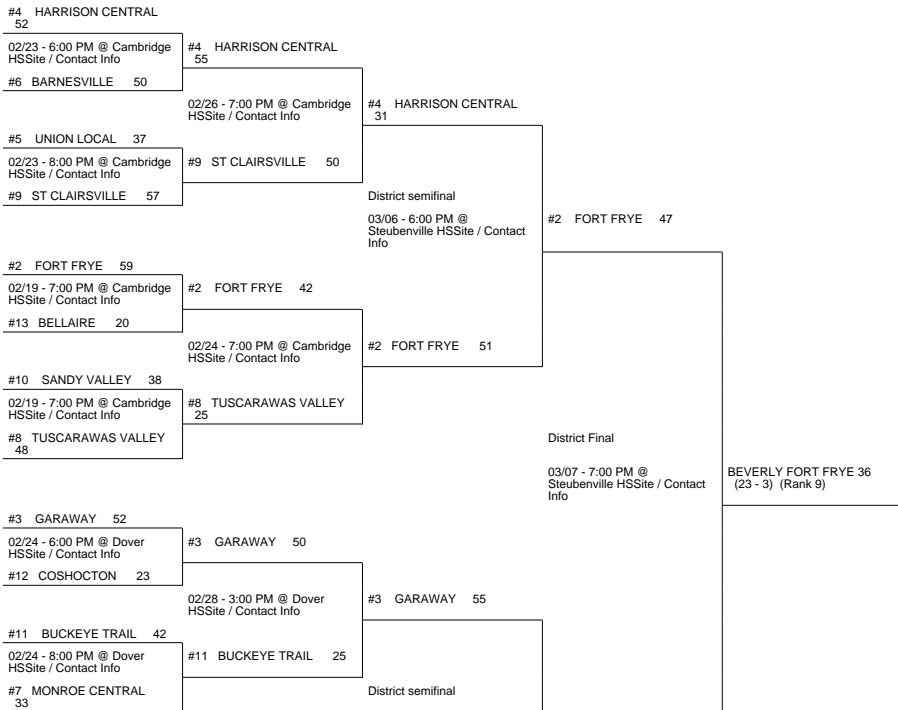

# 2015 OHSAA Girls Basketball Tournament - Division III, Region 11 - Logan

## Waverly 3 District

## Steubenville District

BEVERLY FORT FRYE (24 - 3) (Rank 9) 28 vs PROCTORVILLE FAIRLAND (21 - 5) 31

PROCTORVILLE FAIRLAND (22 - 5)

Regional Final

Winner Advances to State Semifinal at 8:00 PM March 19 vs. Region 10 - Lexington Region Championship