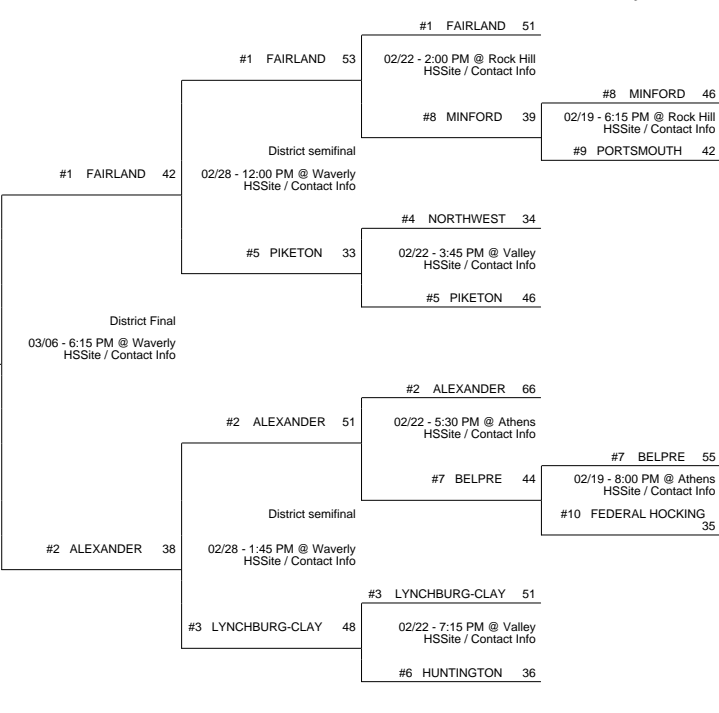

## Stuebenville District

BEVERLY FORT FRYE (24 - 3) (Rank 9) 28

vs

PROCTORVILLE FAIRLAND (21 - 5) 31

PROCTORVILLE FAIRLAND (22 - 5)

Regional Final

Winner Advances to State Semifinal at 8:00 PM March 19 vs. Region 10 - Lexington Region Championship

WHEELERSBURG 41 (22 - 2) (Rank 7)

03/11 8:00 PM @ Logan HSSite / Contact Info Regional semifinal

PROCTORVILLE FAIRLAND 46 (20 - 5)

## Waverly 1 District

## Waverly 2 District