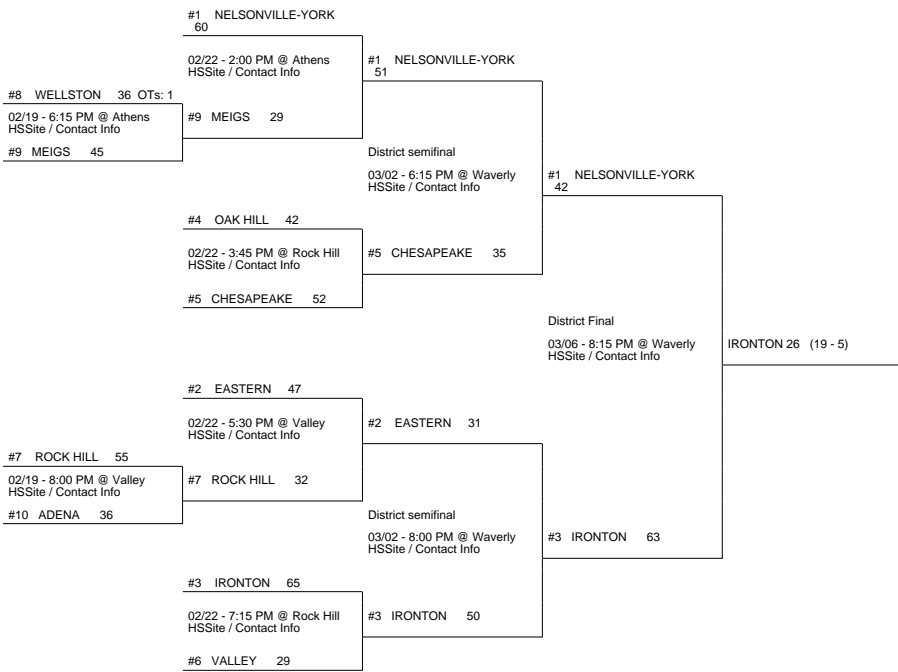

# 2015 OHSAA Girls Basketball Tournament - Division III, Region 11 - Logan

## Waverly 3 District

## Steubenville District

BEVERLY FORT FRYE (24 - 3) (Rank 9) 28 vs PROCTORVILLE FAIRLAND (21 - 5) 31

PROCTORVILLE FAIRLAND (22 - 5)

Regional Final

Winner Advances to State Semifinal at 8:00 PM March 19 vs. Region 10 - Lexington Region Championship