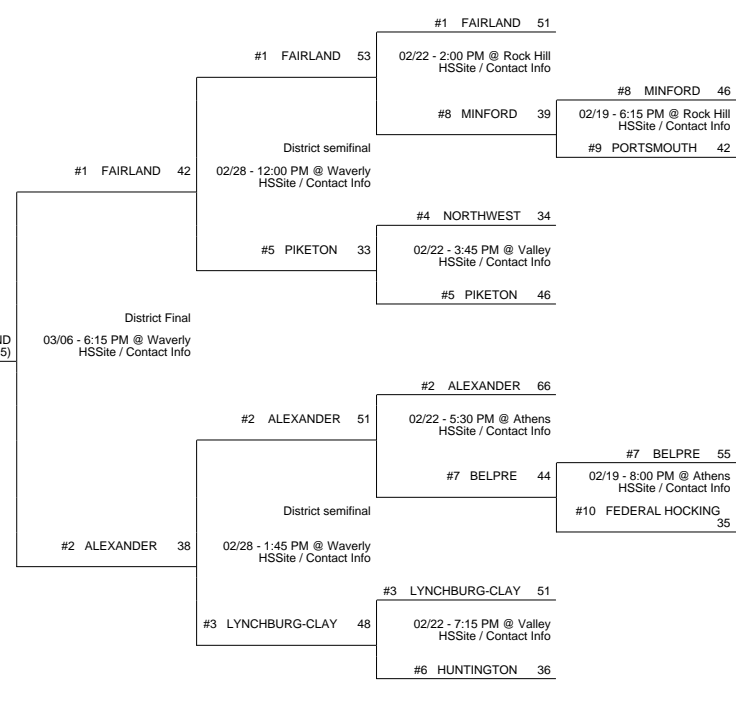

Waverly 2 District