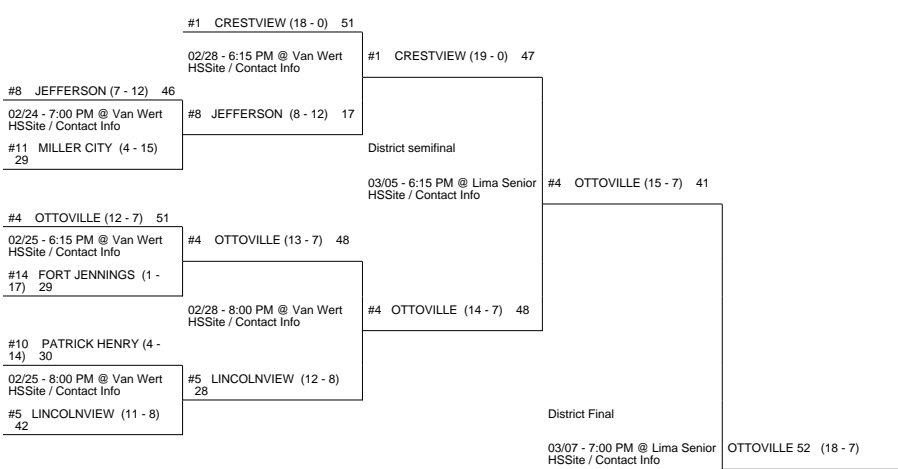

2015 OHSAA Girls Basketball Tournament - Division IV, Region 14 - Elida

Shelby District

Lima District

Gibsonburg District

2015 OHSAA Girls Basketball Tournament - Division IV, Region 14 - Elida