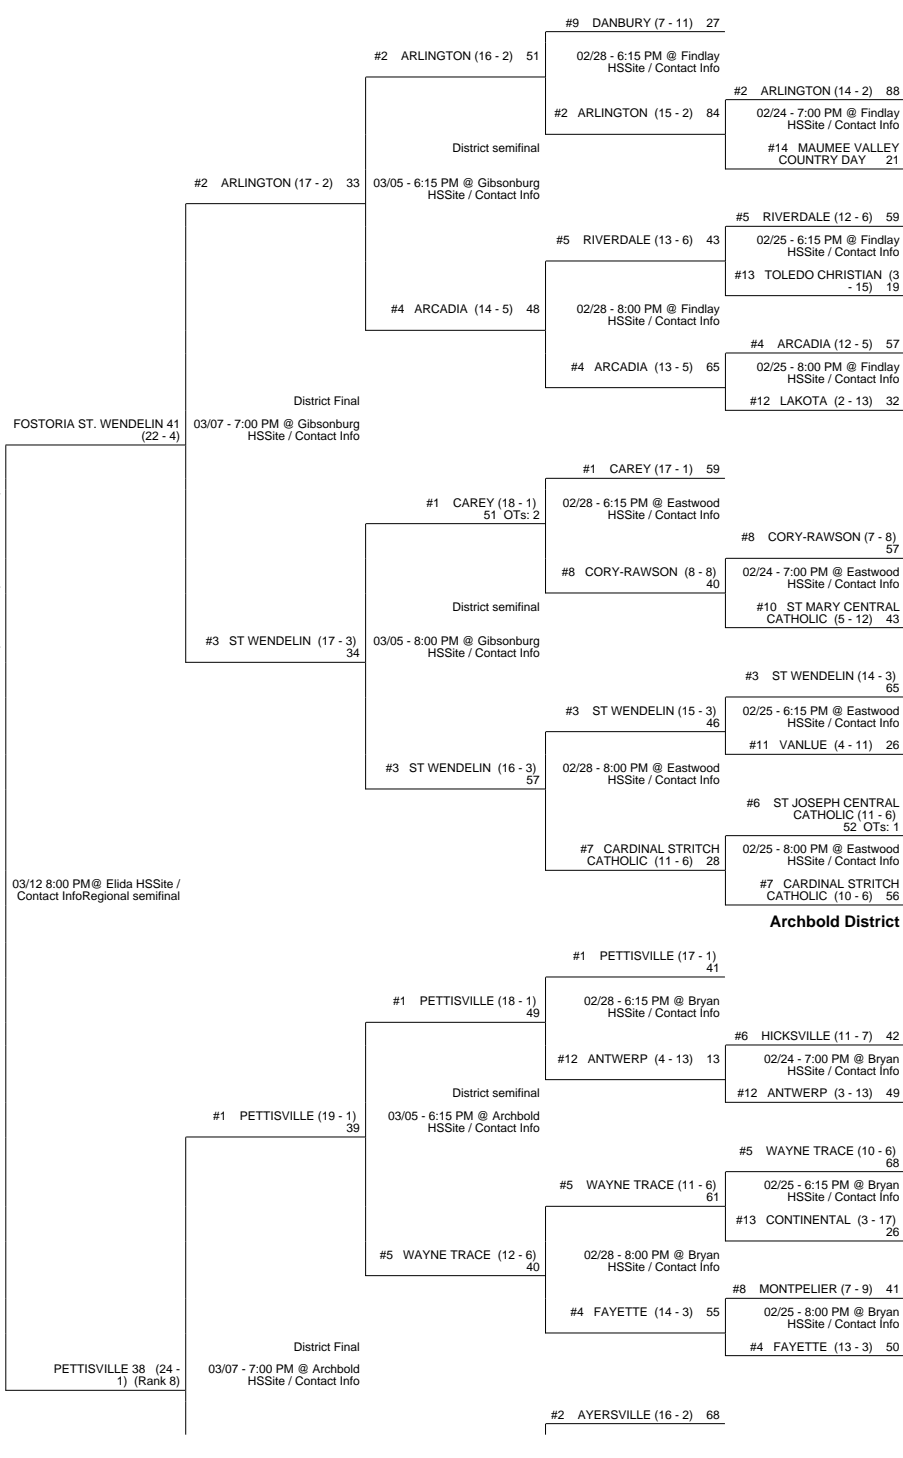

Gibsonburg District