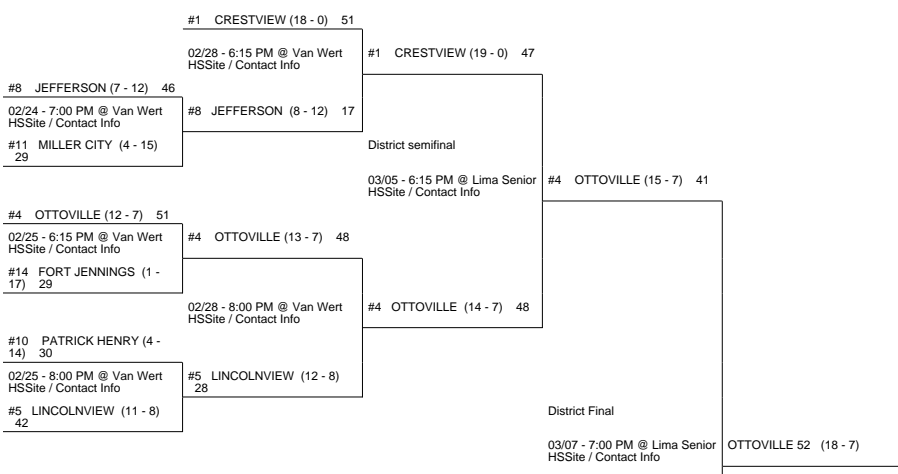

2015 OHSAA Girls Basketball Tournament - Division IV, Region 14 - Elida

Shelby District

Lima District

Gibsonburg District

2015 OHSAA Girls Basketball Tournament - Division IV, Region 14 - Elida