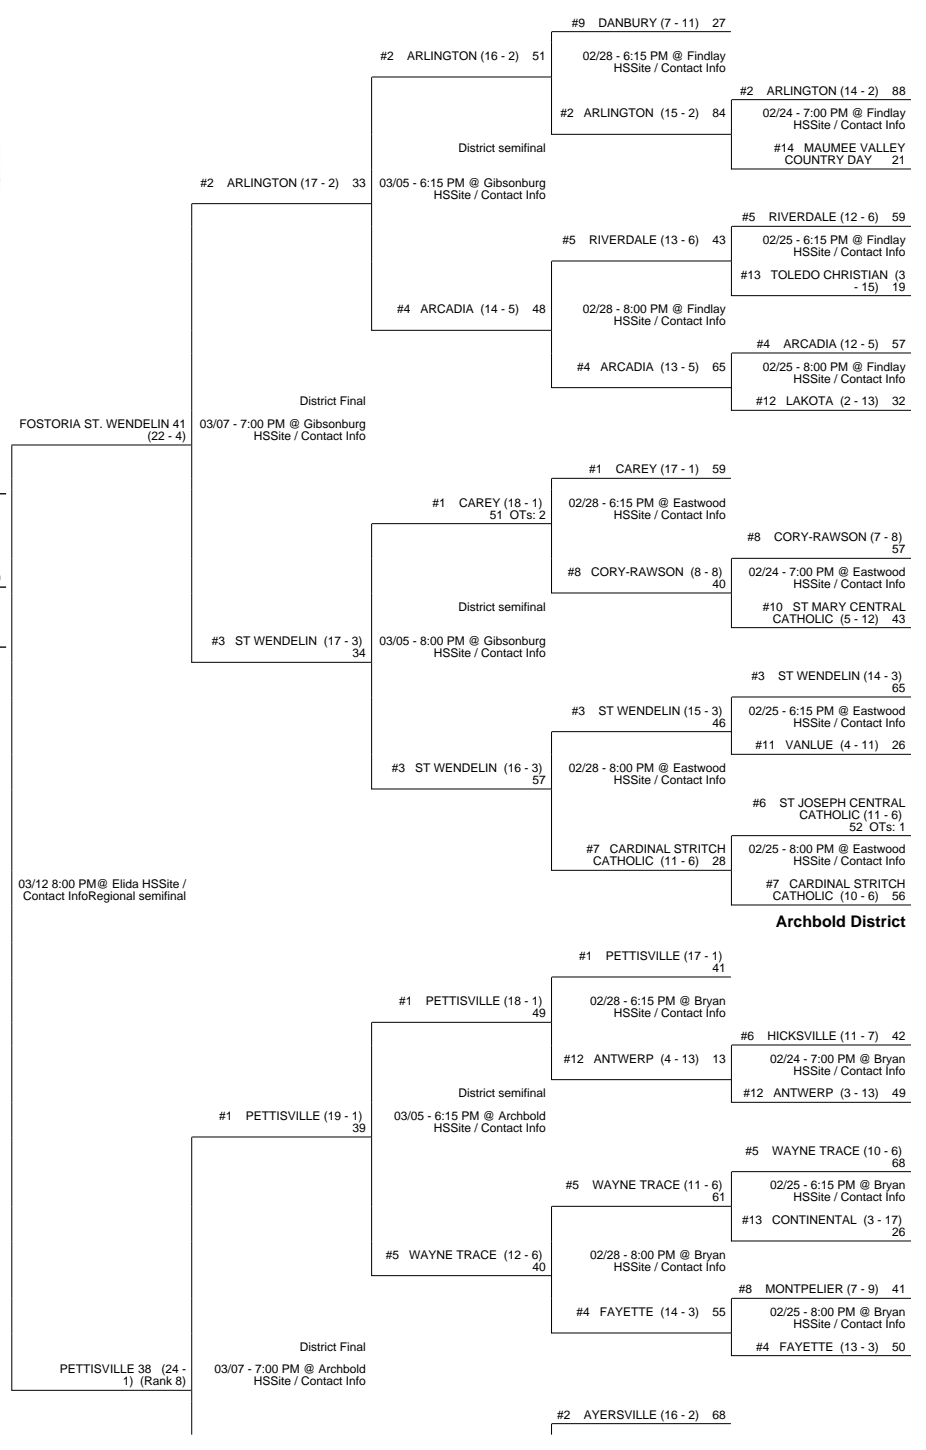

2015 OHSAA Girls Basketball Tournament - Division IV, Region 14 - Elida

Shelby District

Lima District

Gibsonburg District

2015 OHSAA Girls Basketball Tournament - Division IV, Region 14 - Elida