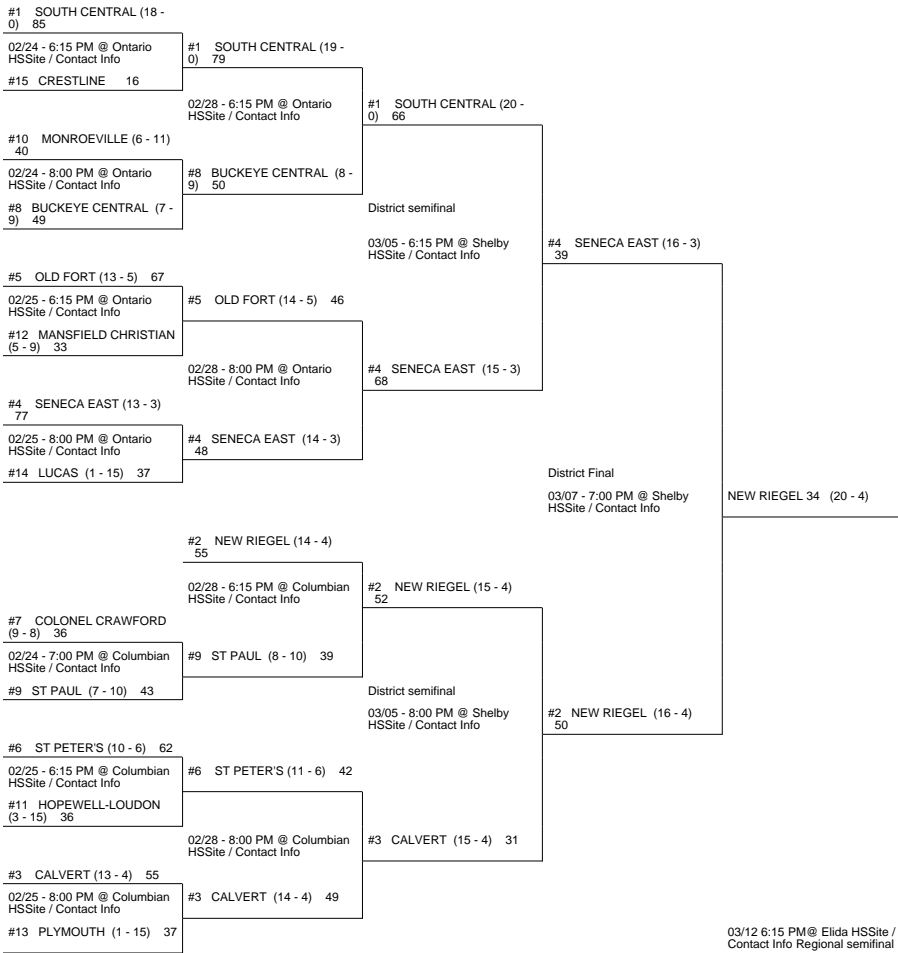

2015 OHSAA Girls Basketball Tournament - Division IV, Region 14 - Elida

Shelby District

Lima District

Gibsonburg District

2015 OHSAA Girls Basketball Tournament - Division IV, Region 14 - Elida