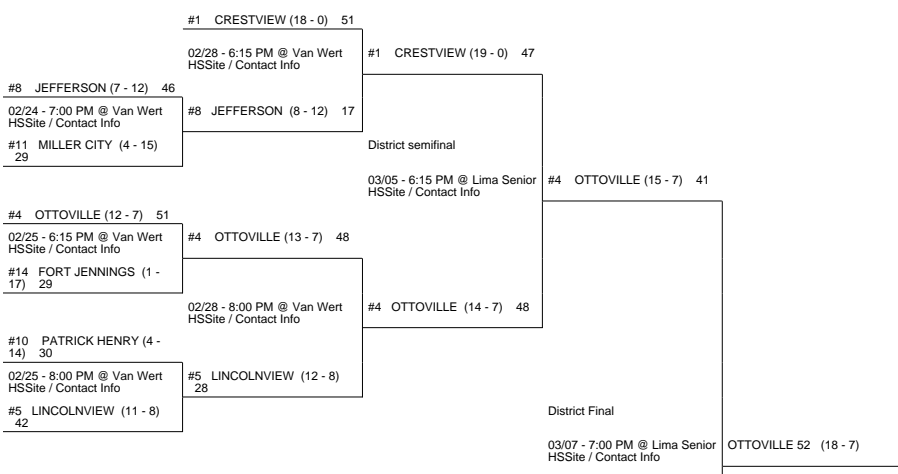

# 2015 OHSAA Girls Basketball Tournament - Division IV, Region 14 - Elida

## Shelby District

## Lima District