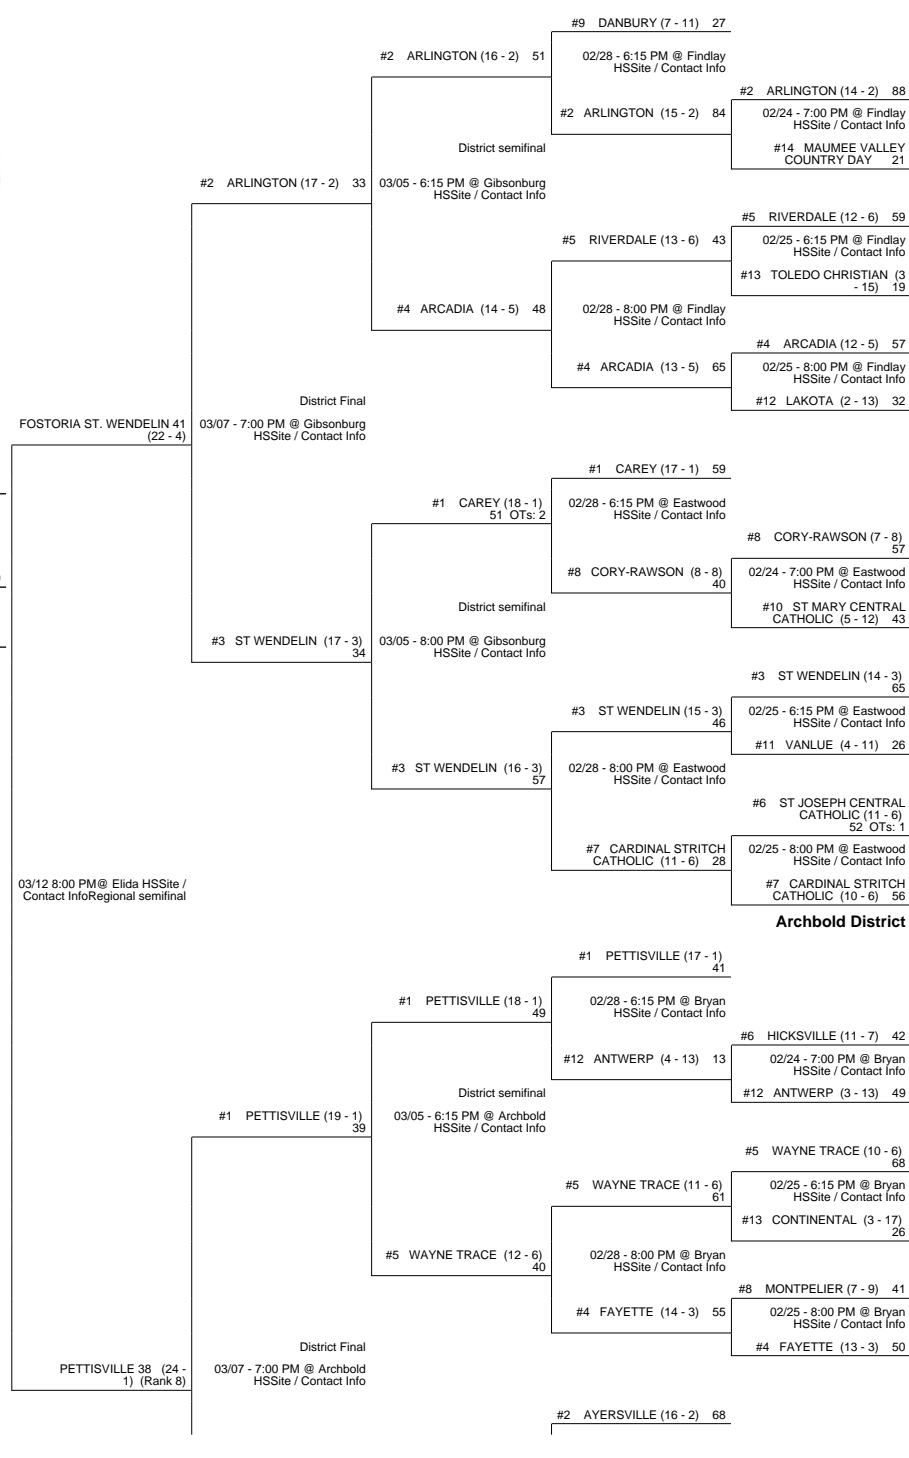

2015 OHSAA Girls Basketball Tournament - Division IV, Region 14 - Elida

Shelby District

Lima District

Gibsonburg District

2015 OHSAA Girls Basketball Tournament - Division IV, Region 14 - Elida