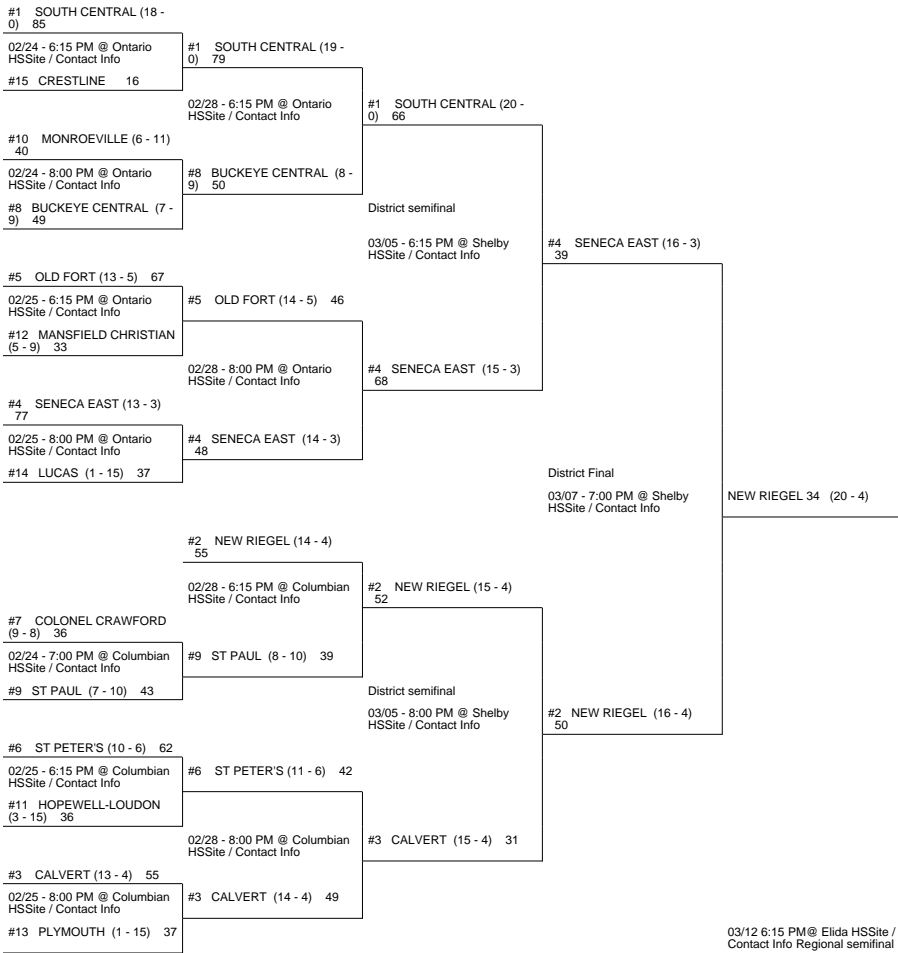

# 2015 OHSAA Girls Basketball Tournament - Division IV, Region 14 - Elida

## Shelby District

## Lima District