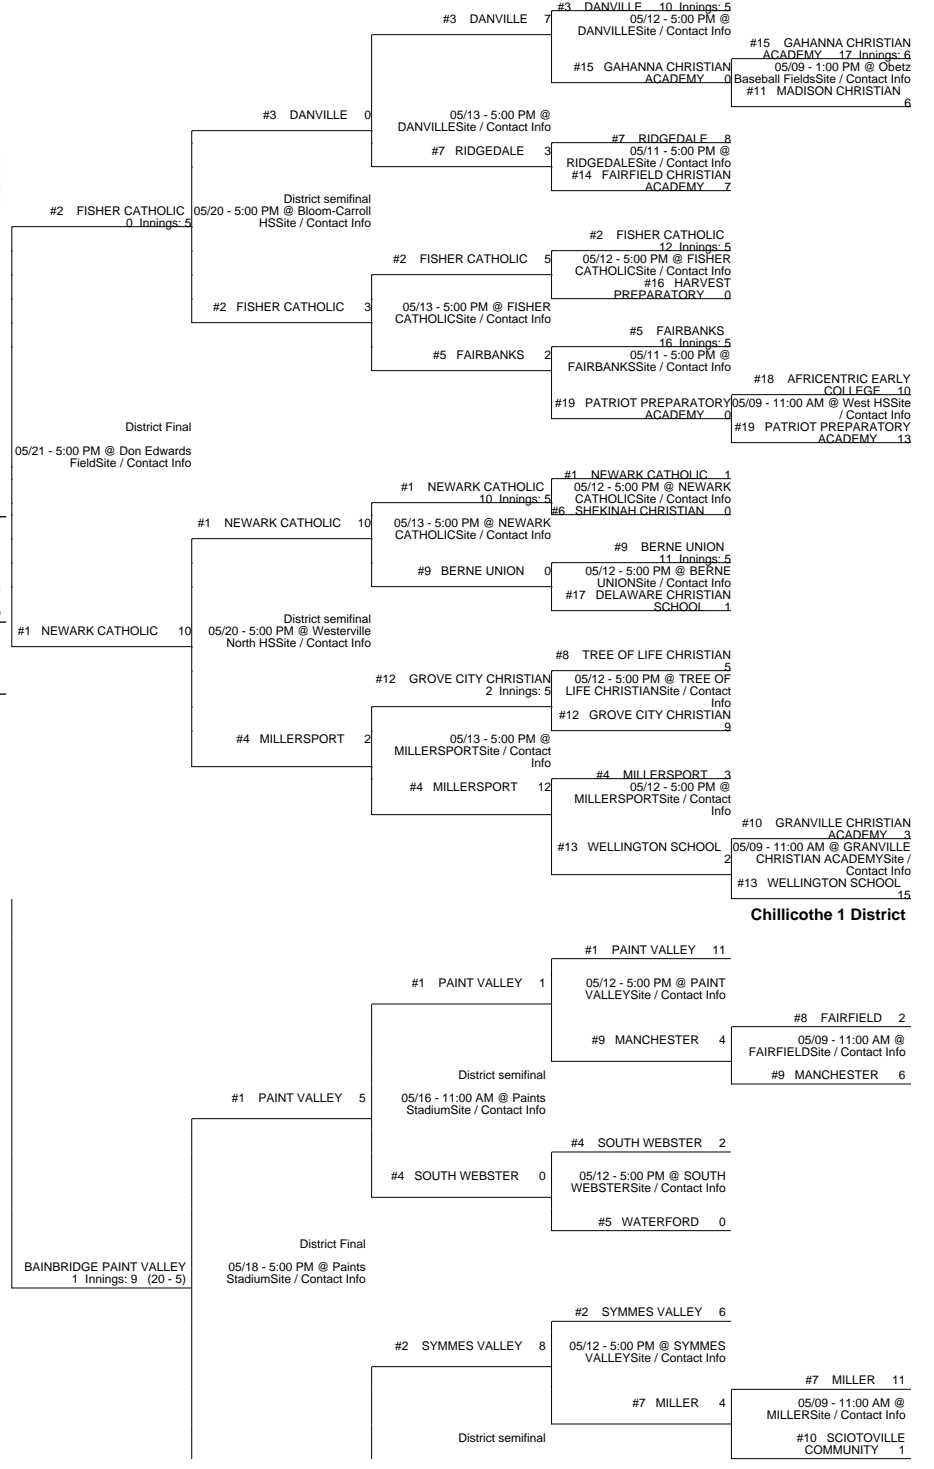

2015 OHSAA Boys Baseball Tournament - Division IV, Region 15 - Lancaster

Cambridge District

Chillicothe 2 District

Newark District

Chillicothe 1 District

2015 OHSAA Boys Baseball Tournament - Division IV, Region 15 - Lancaster