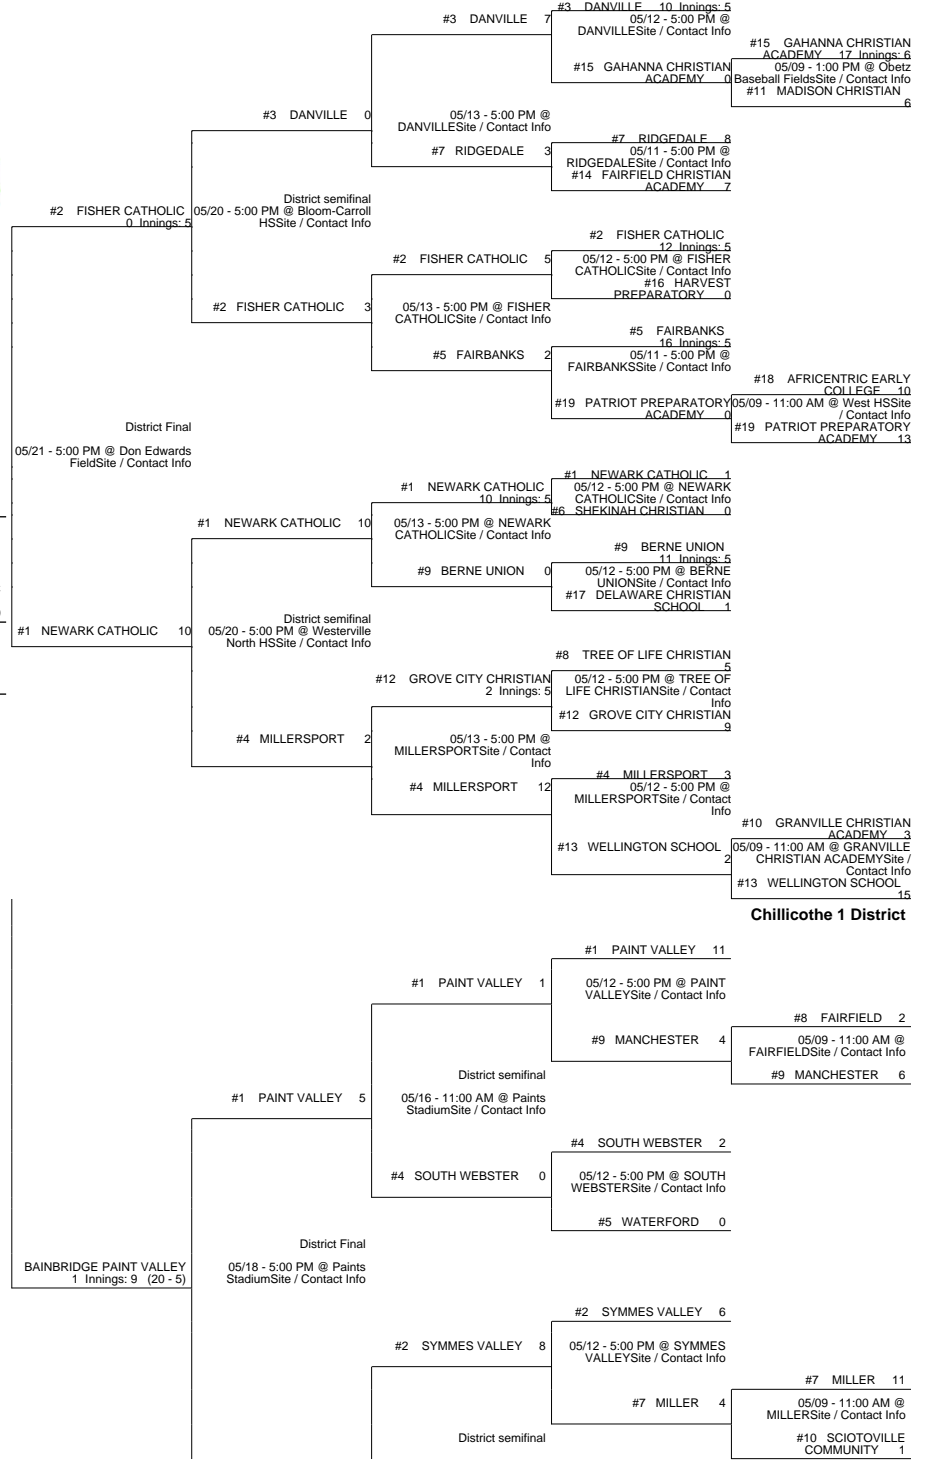

2015 OHSAA Boys Baseball Tournament - Division IV, Region 15 - Lancaster

Cambridge District

Newark District

Chillicothe 1 District

Chillicothe 2 District

2015 OHSAA Boys Baseball Tournament - Division IV, Region 15 - Lancaster