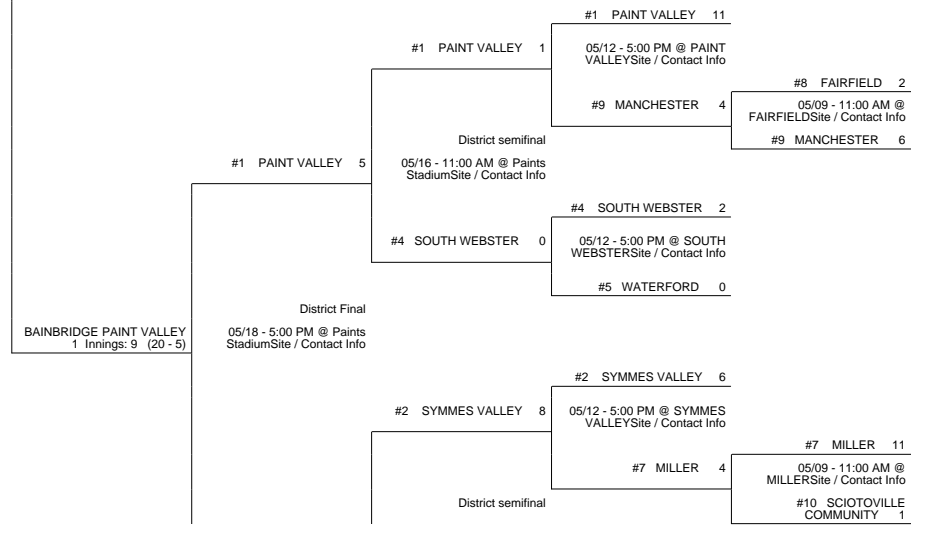

2015 OHSAA Boys Baseball Tournament - Division IV, Region 15 - Lancaster

Cambridge District

Chillicothe 2 District

Newark District

Chillicothe 1 District

2015 OHSAA Boys Baseball Tournament - Division IV, Region 15 - Lancaster