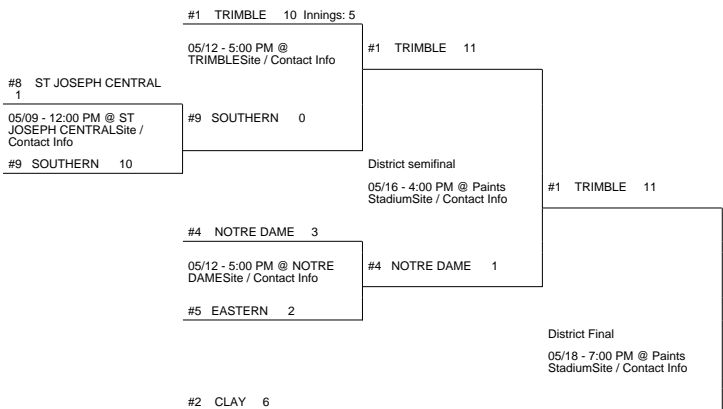

2015 OHSAA Boys Baseball Tournament - Division IV, Region 15 - Lancaster

Cambridge District

Chillicothe 2 District

Newark District

Chillicothe 1 District

2015 OHSAA Boys Baseball Tournament - Division IV, Region 15 - Lancaster