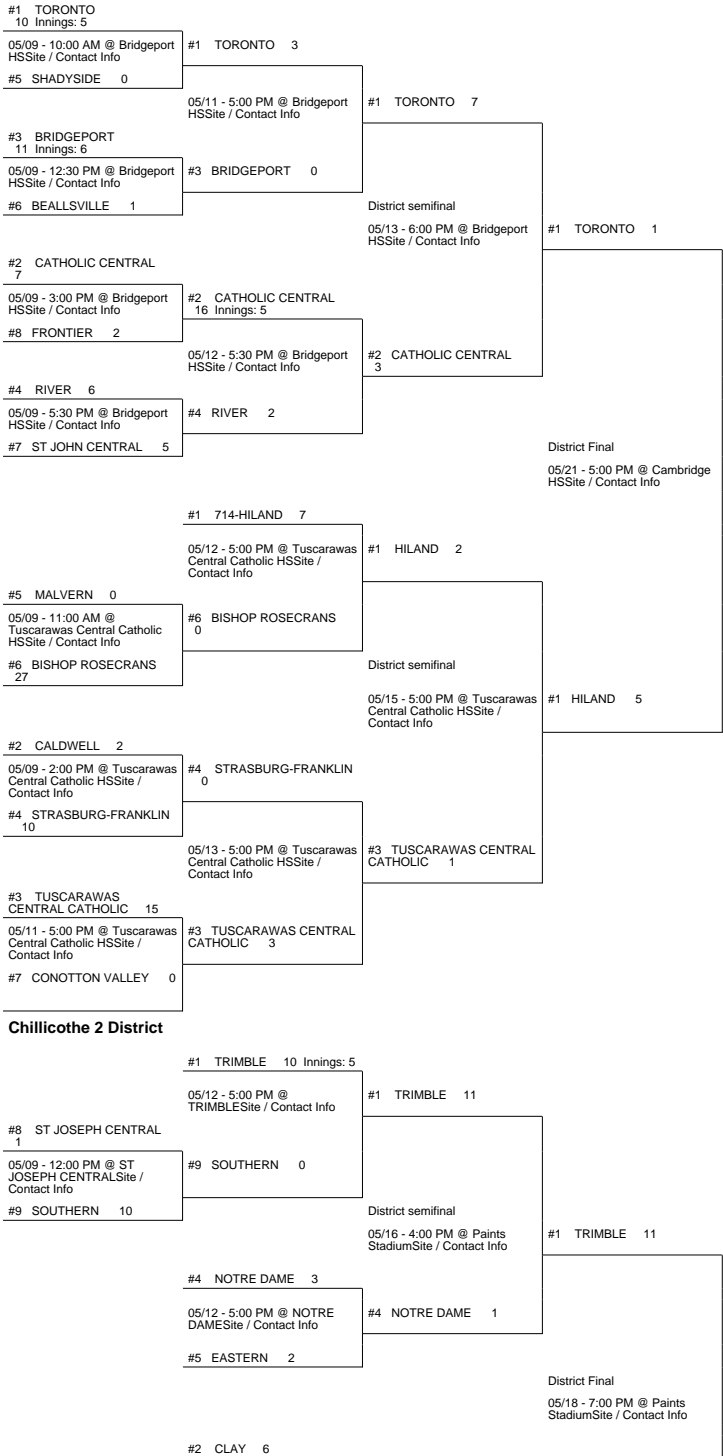

2015 OHSAA Boys Baseball Tournament - Division IV, Region 15 - Lancaster

Cambridge District

Newark District

Chillicothe 1 District

Chillicothe 2 District

2015 OHSAA Boys Baseball Tournament - Division IV, Region 15 - Lancaster