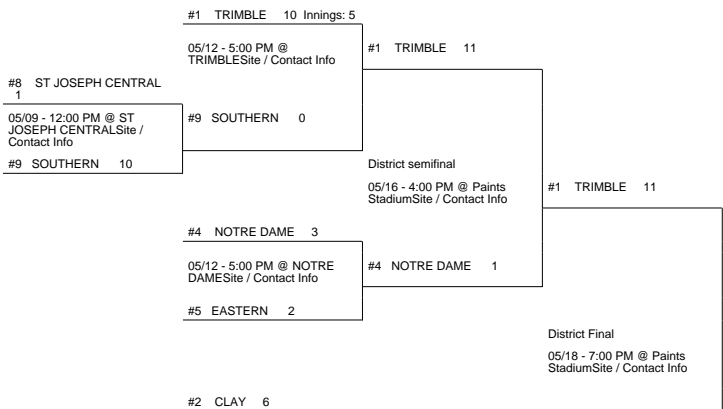

2015 OHSAA Boys Baseball Tournament - Division IV, Region 15 - Lancaster

Cambridge District

Newark District

Chillicothe 1 District

Chillicothe 2 District

2015 OHSAA Boys Baseball Tournament - Division IV, Region 15 - Lancaster