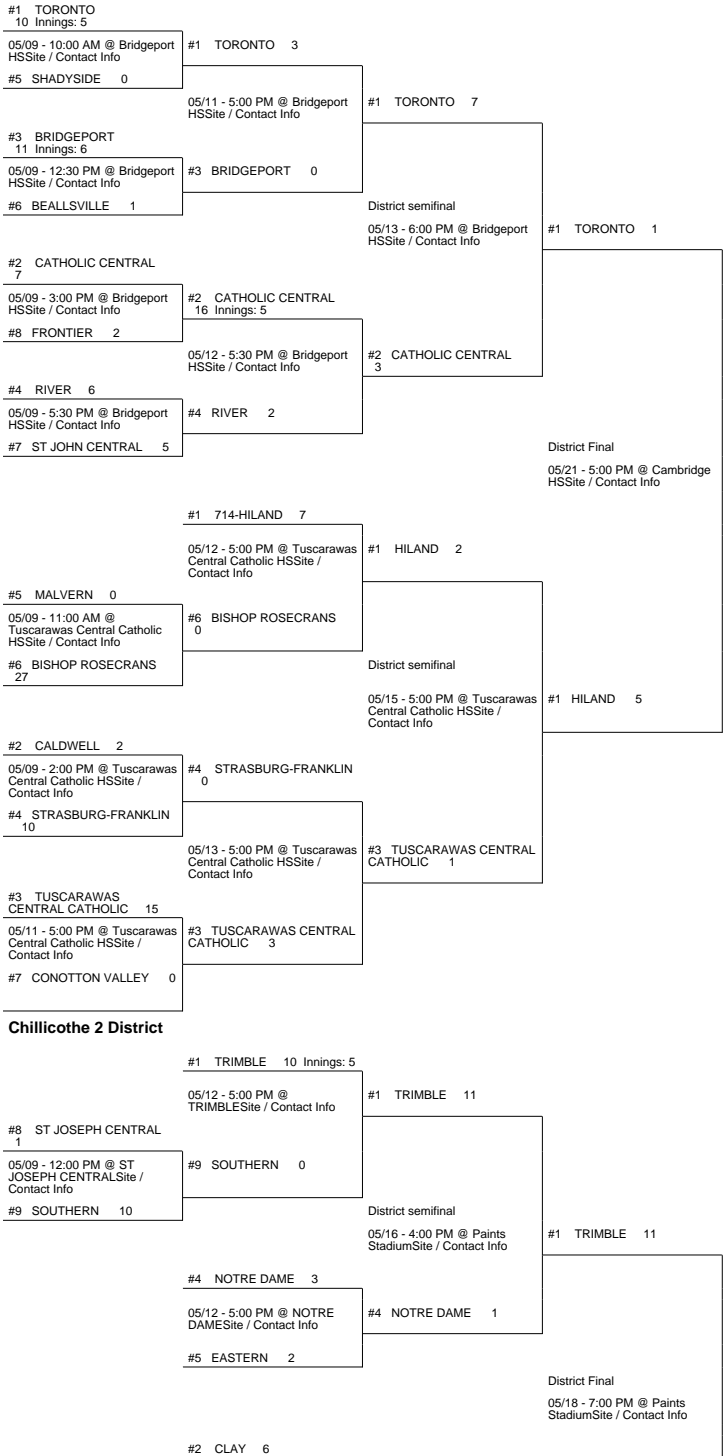

2015 OHSAA Boys Baseball Tournament - Division IV, Region 15 - Lancaster

Cambridge District

Chillicothe 2 District

Newark District

Chillicothe 1 District

2015 OHSAA Boys Baseball Tournament - Division IV, Region 15 - Lancaster