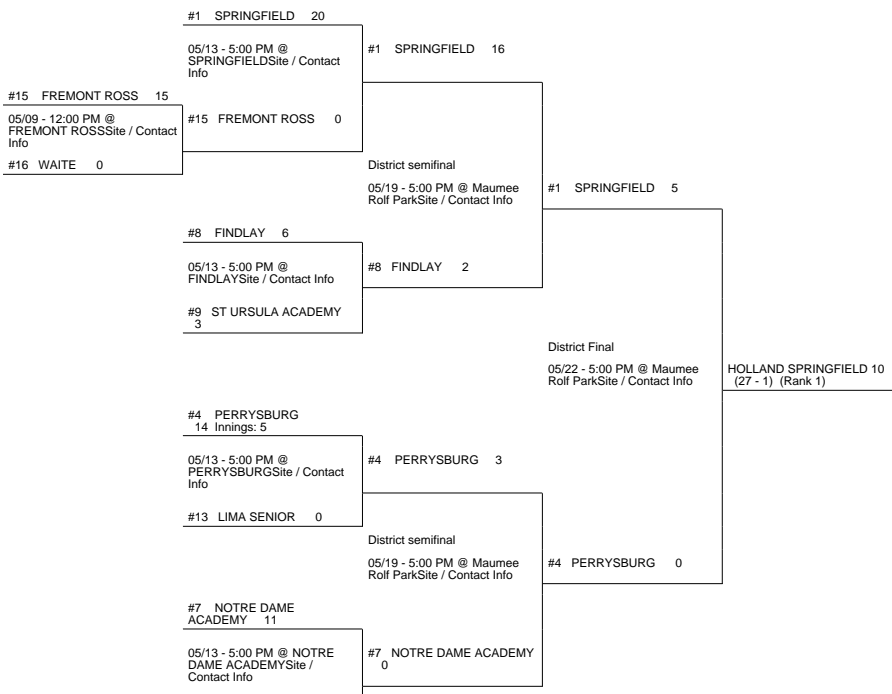

2015 OHSAA Girls Fast-Pitch Softball Tournament - Division I, Region 2 - Clyde

Fostoria District

Avon Lake District

Maumee District

Parma District

2015 OHSAA Girls Fast-Pitch Softball Tournament - Division I, Region 2 - Clyde

#10 BOWSHER 1