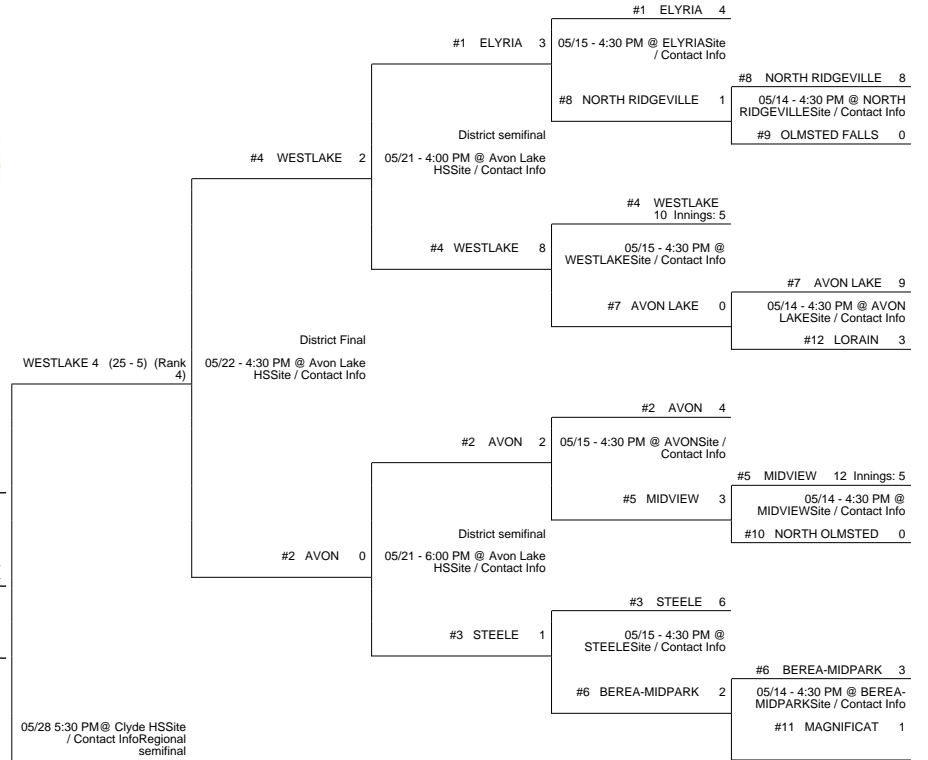

2015 OHSAA Girls Fast-Pitch Softball Tournament - Division I, Region 2 - Clyde

Fostoria District

Avon Lake District

Maumee District

Parma District

2015 OHSAA Girls Fast-Pitch Softball Tournament - Division I, Region 2 - Clyde

#10 BOWSHER 1