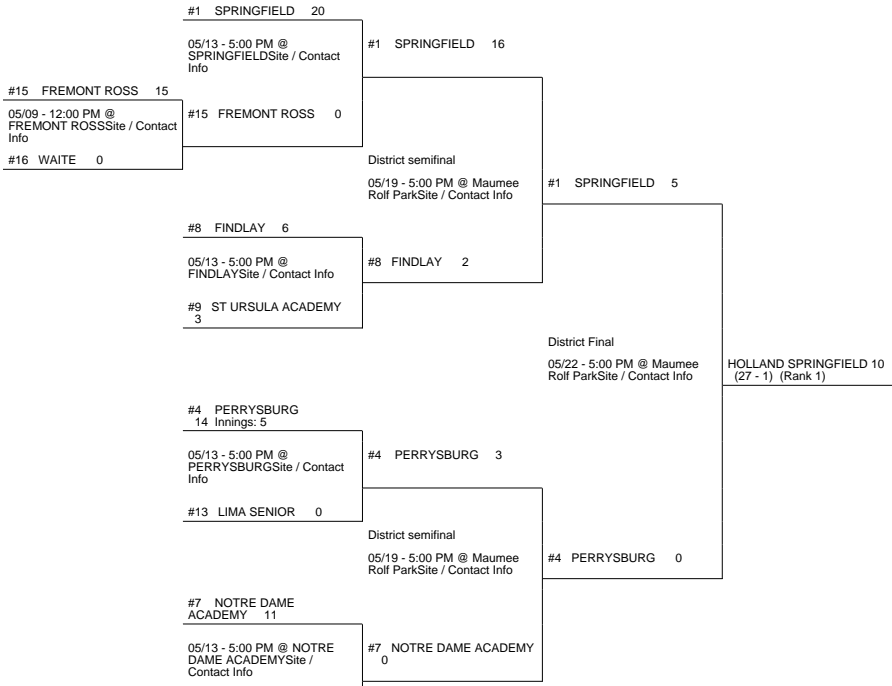

# 2015 OHSAA Girls Fast-Pitch Softball Tournament - Division I, Region 2 - Clyde

Fostoria District

Avon Lake District

Maumee District

# 2015 OHSAA Girls Fast-Pitch Softball Tournament - Division I, Region 2 - Clyde

#10 BOWSHER 1