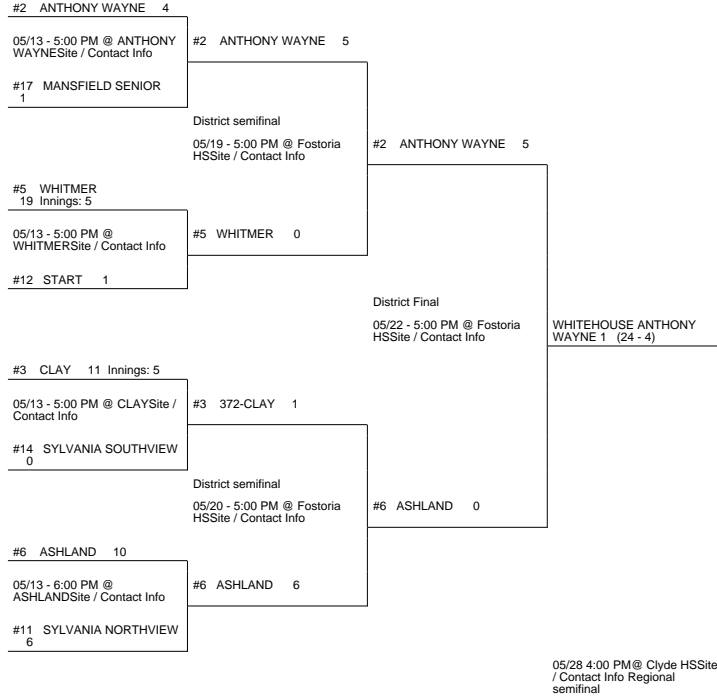

# 2015 OHSAA Girls Fast-Pitch Softball Tournament - Division I, Region 2 - Clyde

Fostoria District

Avon Lake District

Maumee District

# 2015 OHSAA Girls Fast-Pitch Softball Tournament - Division I, Region 2 - Clyde

#10 BOWSHER 1