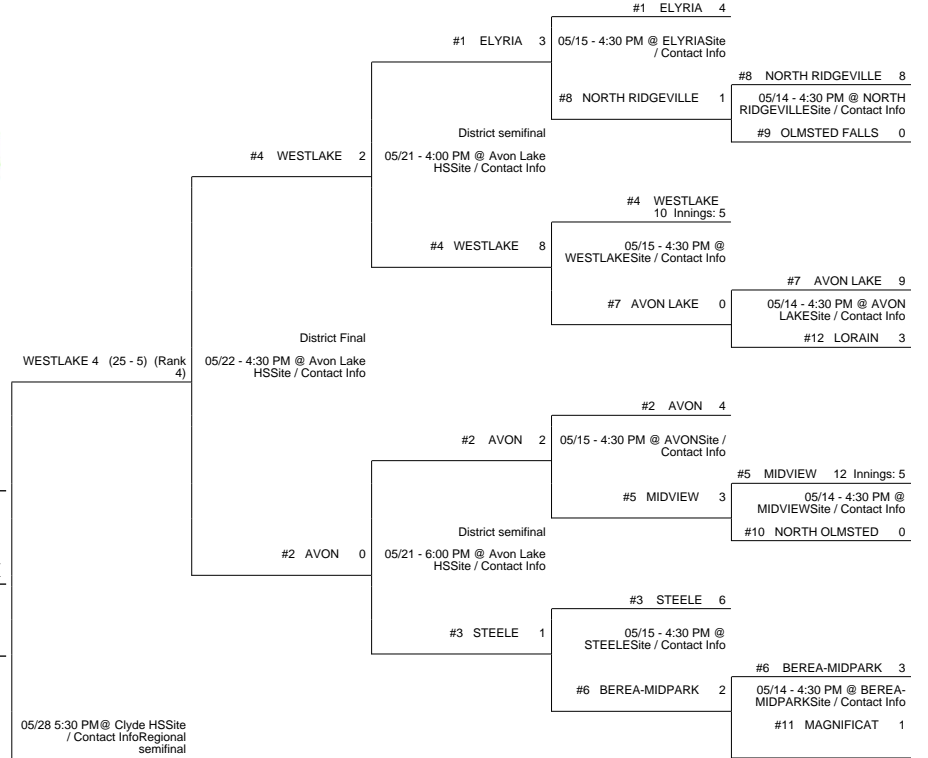

# 2015 OHSAA Girls Fast-Pitch Softball Tournament - Division I, Region 2 - Clyde

Fostoria District

Avon Lake District

Maumee District

# 2015 OHSAA Girls Fast-Pitch Softball Tournament - Division I, Region 2 - Clyde

#10 BOWSHER 1