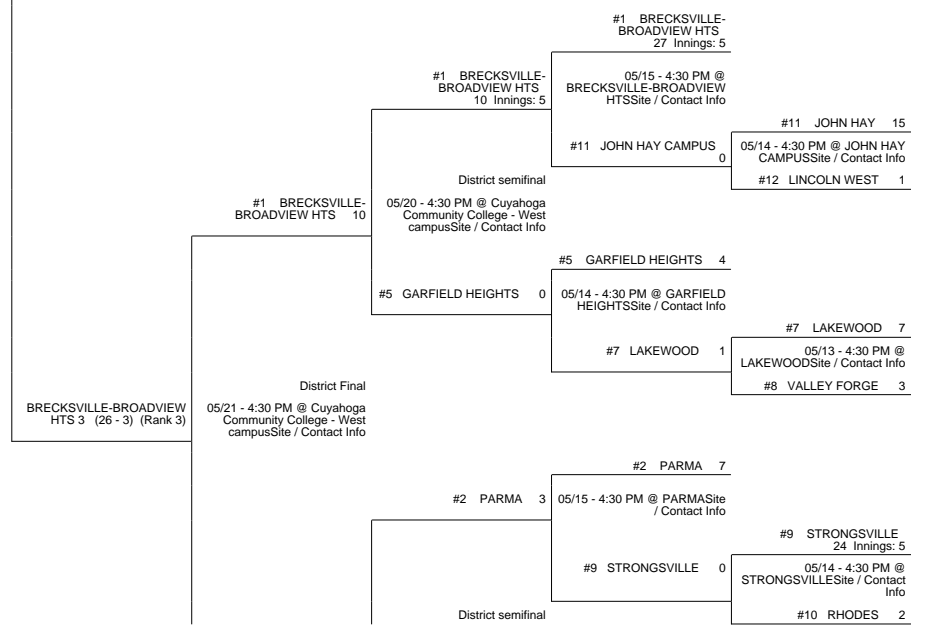

2015 OHSAA Girls Fast-Pitch Softball Tournament - Division I, Region 2 - Clyde

Fostoria District

Avon Lake District

Maumee District

Parma District

2015 OHSAA Girls Fast-Pitch Softball Tournament - Division I, Region 2 - Clyde

#10 BOWSHER 1