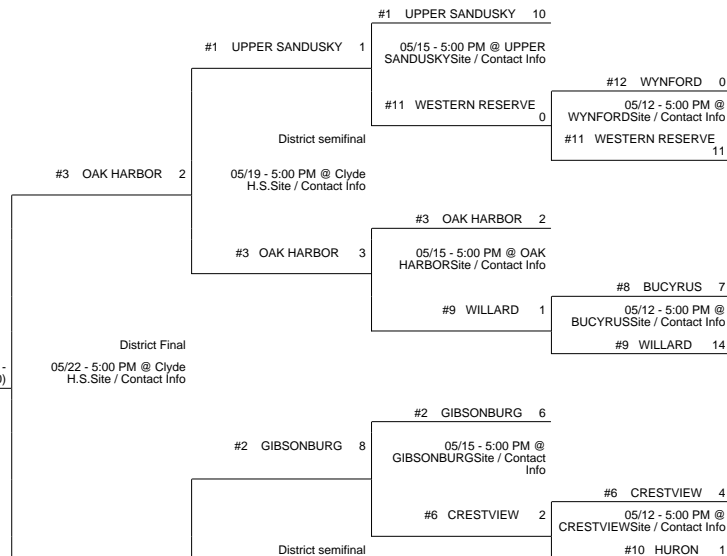

2015 OHSAA Girls Fast-Pitch Softball Tournament - Division III, Region 10 - Bellefontaine

Lima District

Maumee District

Pickerington 1 District

Clyde District

2015 OHSAA Girls Fast-Pitch Softball Tournament - Division III, Region 10 - Bellefontaine