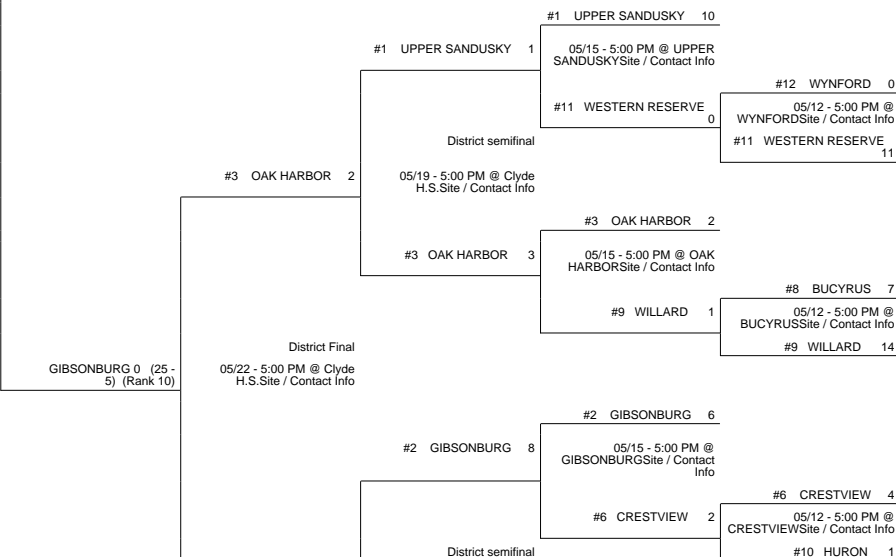

2015 OHSAA Girls Fast-Pitch Softball Tournament - Division III, Region 10 - Bellefontaine

Lima District

Maumee District

Pickerington 1 District

Clyde District

2015 OHSAA Girls Fast-Pitch Softball Tournament - Division III, Region 10 - Bellefontaine