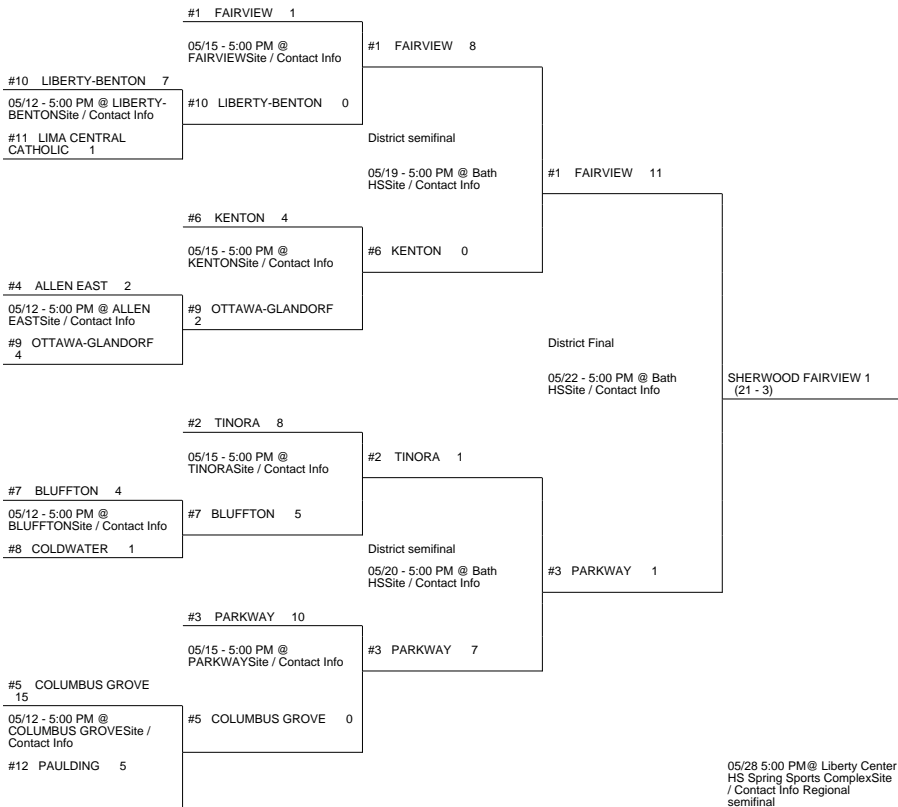

2015 OHSAA Girls Fast-Pitch Softball Tournament - Division III, Region 10 - Bellefontaine

Lima District

Maumee District

Pickerington 1 District

Clyde District

2015 OHSAA Girls Fast-Pitch Softball Tournament - Division III, Region 10 - Bellefontaine