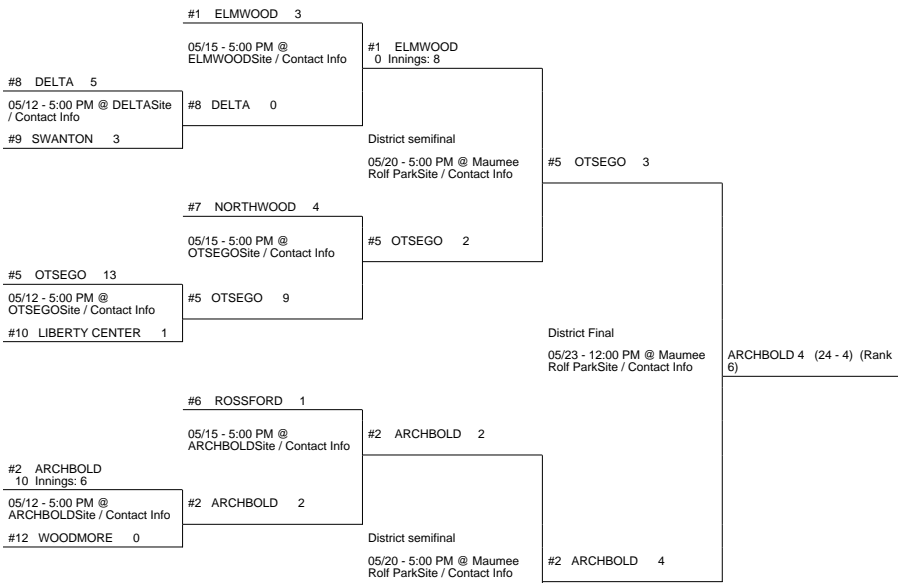

2015 OHSAA Girls Fast-Pitch Softball Tournament - Division III, Region 10 - Bellefontaine

Lima District

Maumee District

Pickerington 1 District

Clyde District

2015 OHSAA Girls Fast-Pitch Softball Tournament - Division III, Region 10 - Bellefontaine