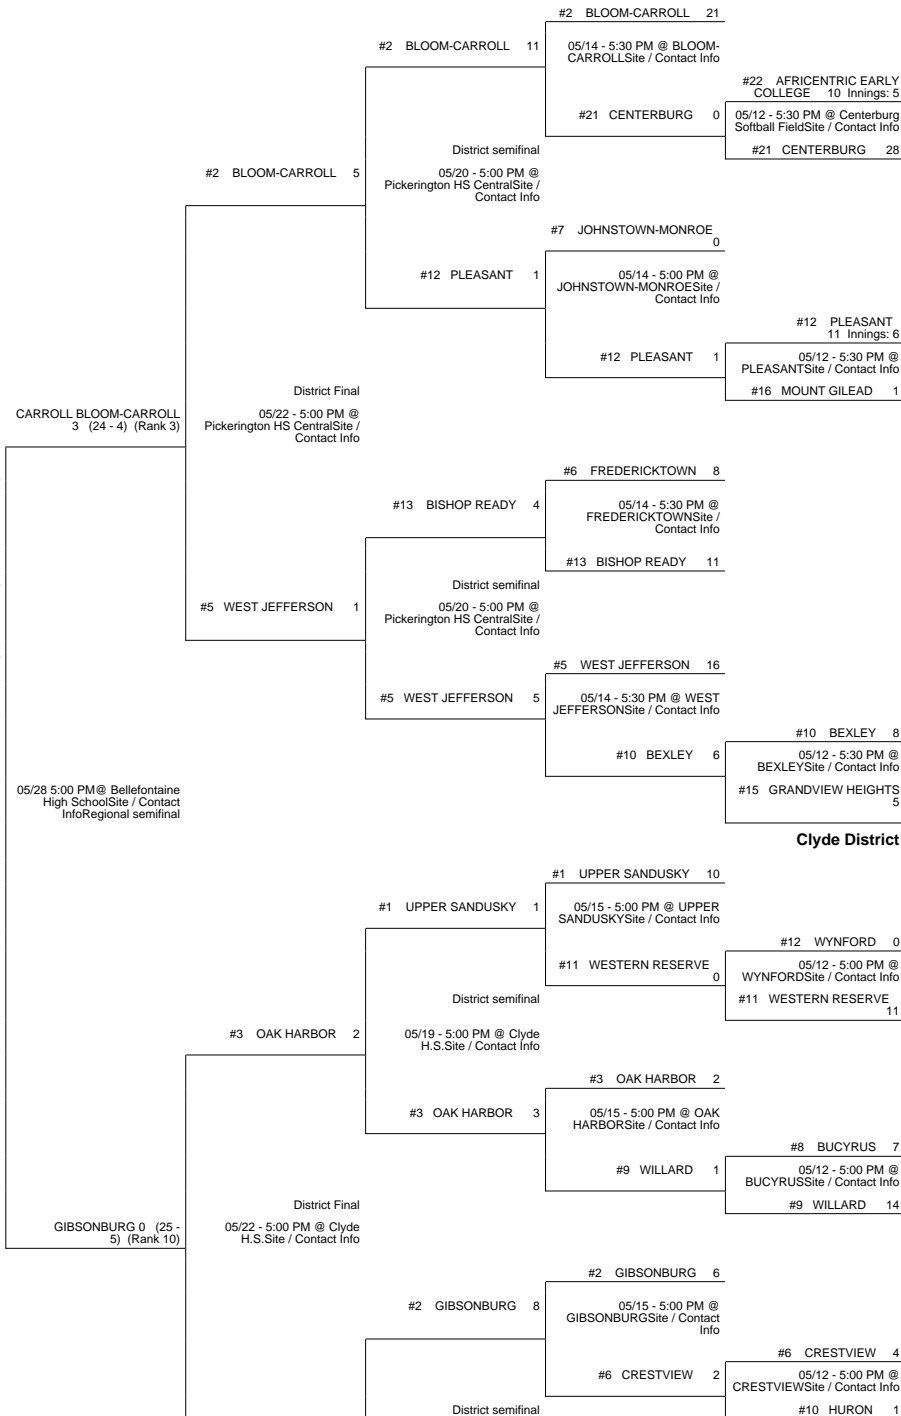

2015 OHSAA Girls Fast-Pitch Softball Tournament - Division III, Region 10 - Bellefontaine

Lima District

Maumee District

Pickerington 1 District

Clyde District

2015 OHSAA Girls Fast-Pitch Softball Tournament - Division III, Region 10 - Bellefontaine