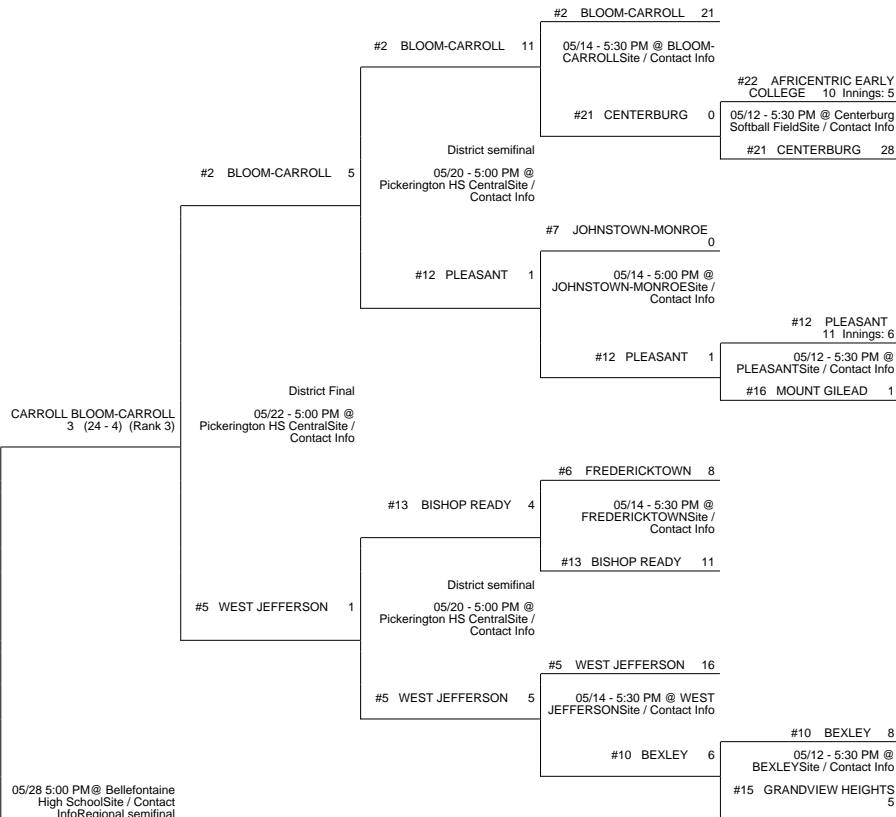

2015 OHSAA Girls Fast-Pitch Softball Tournament - Division III, Region 10 - Bellefontaine

Lima District

Maumee District

Pickerington 1 District

Clyde District

2015 OHSAA Girls Fast-Pitch Softball Tournament - Division III, Region 10 - Bellefontaine