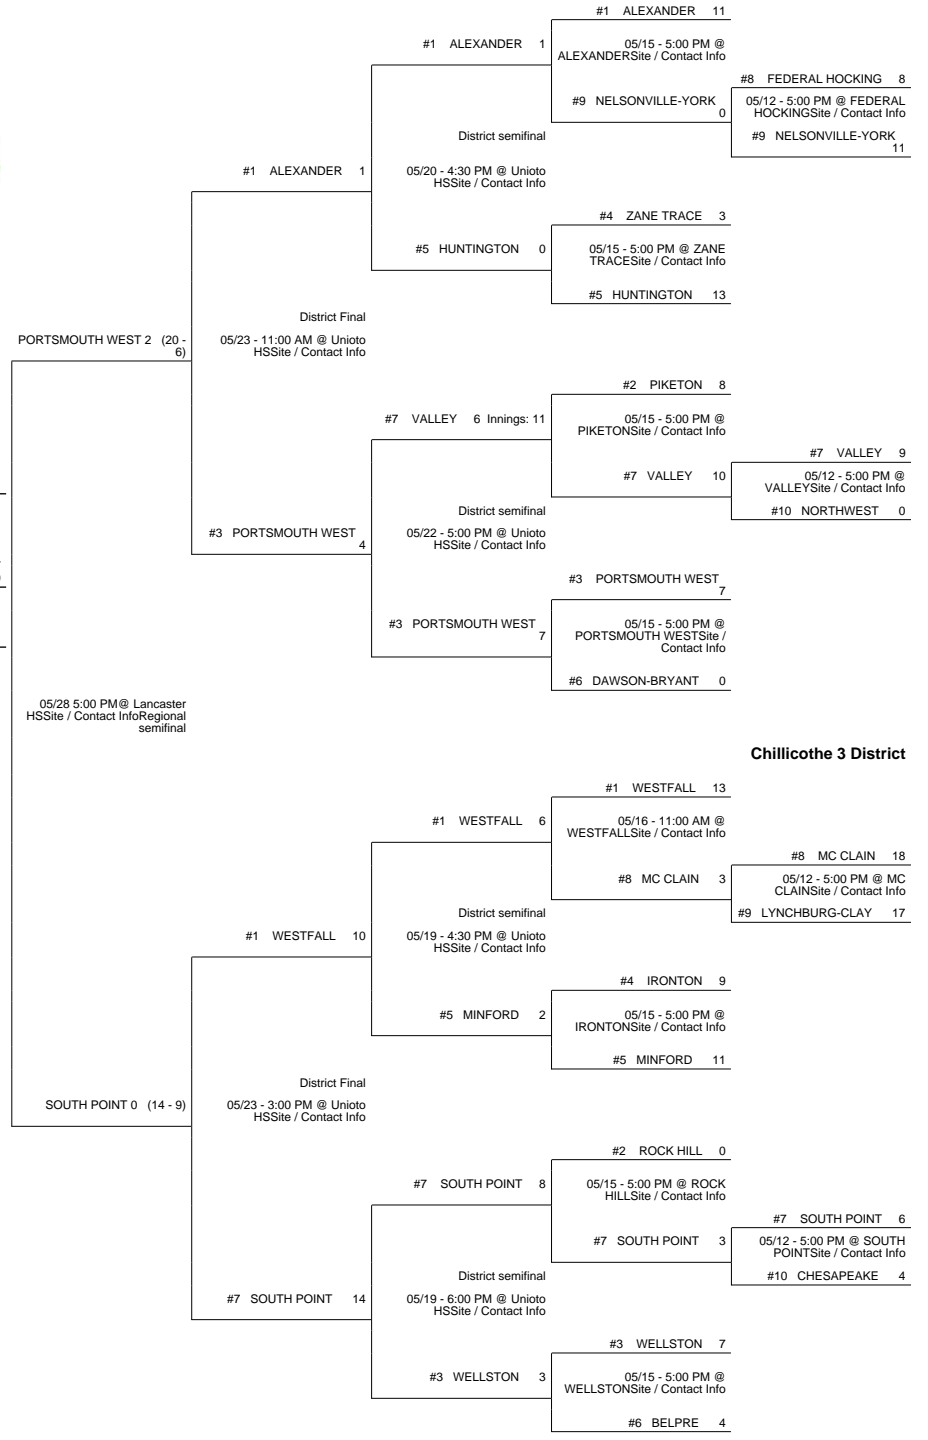

# 2015 OHSAA Girls Fast-Pitch Softball Tournament - Division III, Region 11 - Lancaster

## Chillicothe 2 District

## Chillicothe 1 District