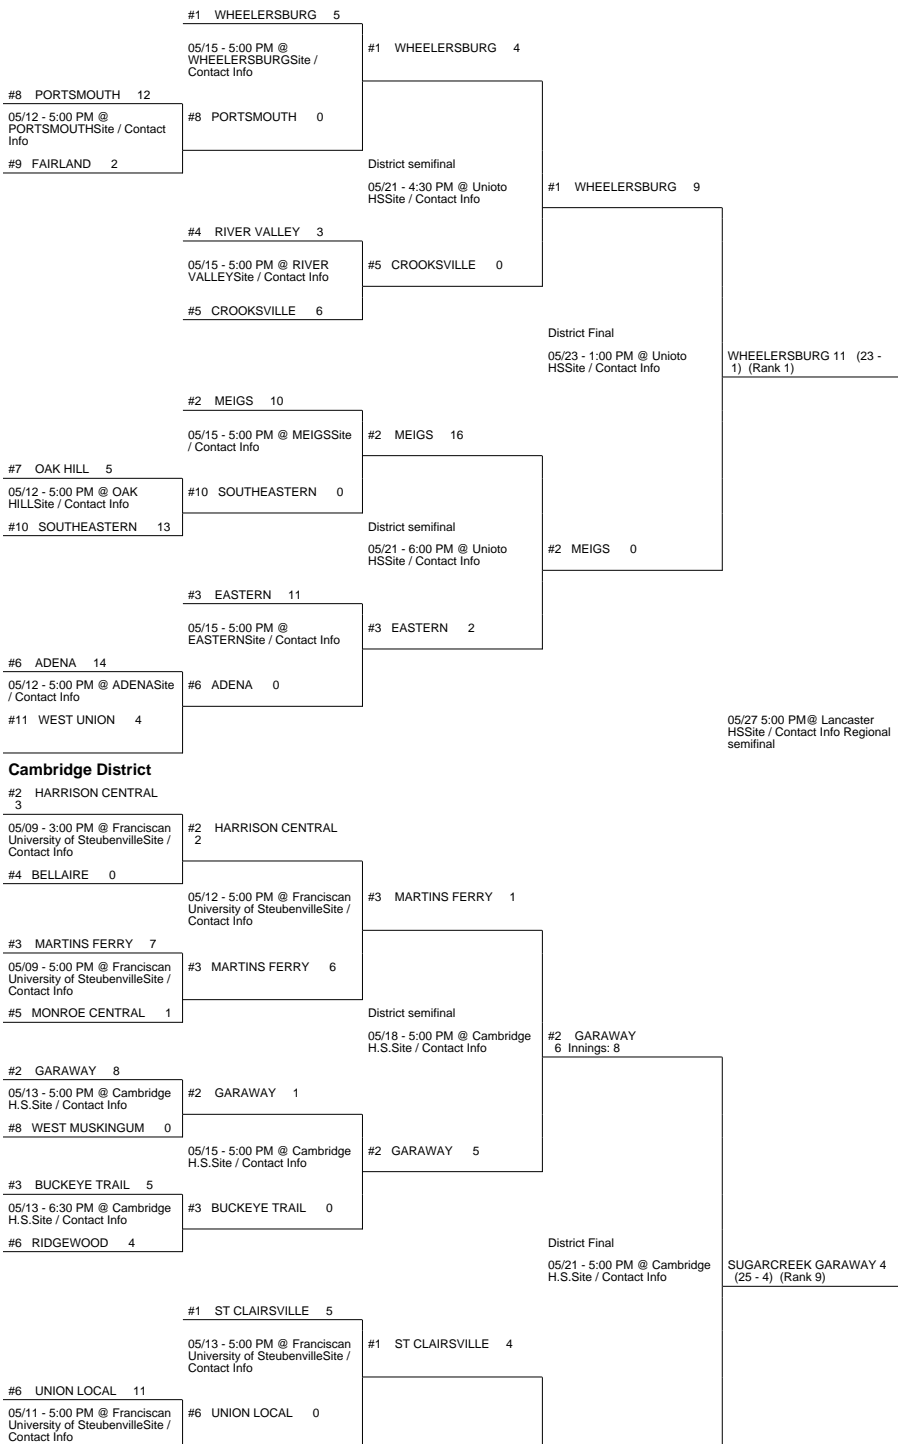

2015 OHSAA Girls Fast-Pitch Softball Tournament - Division III, Region 11 - Lancaster

Chillicothe 2 District

Chillicothe 1 District

Chillicothe 3 District

2015 OHSAA Girls Fast-Pitch Softball Tournament - Division III, Region 11 - Lancaster