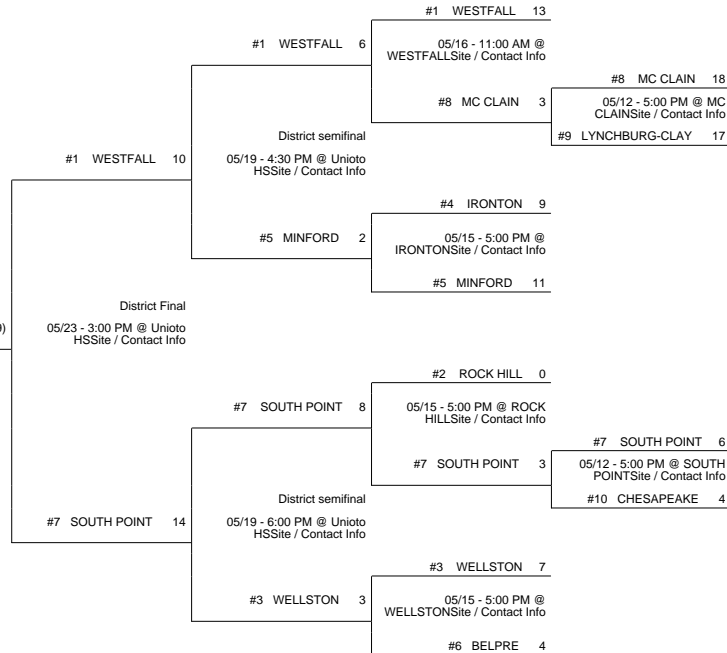

2015 OHSAA Girls Fast-Pitch Softball Tournament - Division III, Region 11 - Lancaster

Chillicothe 2 District

Chillicothe 1 District

Chillicothe 3 District

2015 OHSAA Girls Fast-Pitch Softball Tournament - Division III, Region 11 - Lancaster