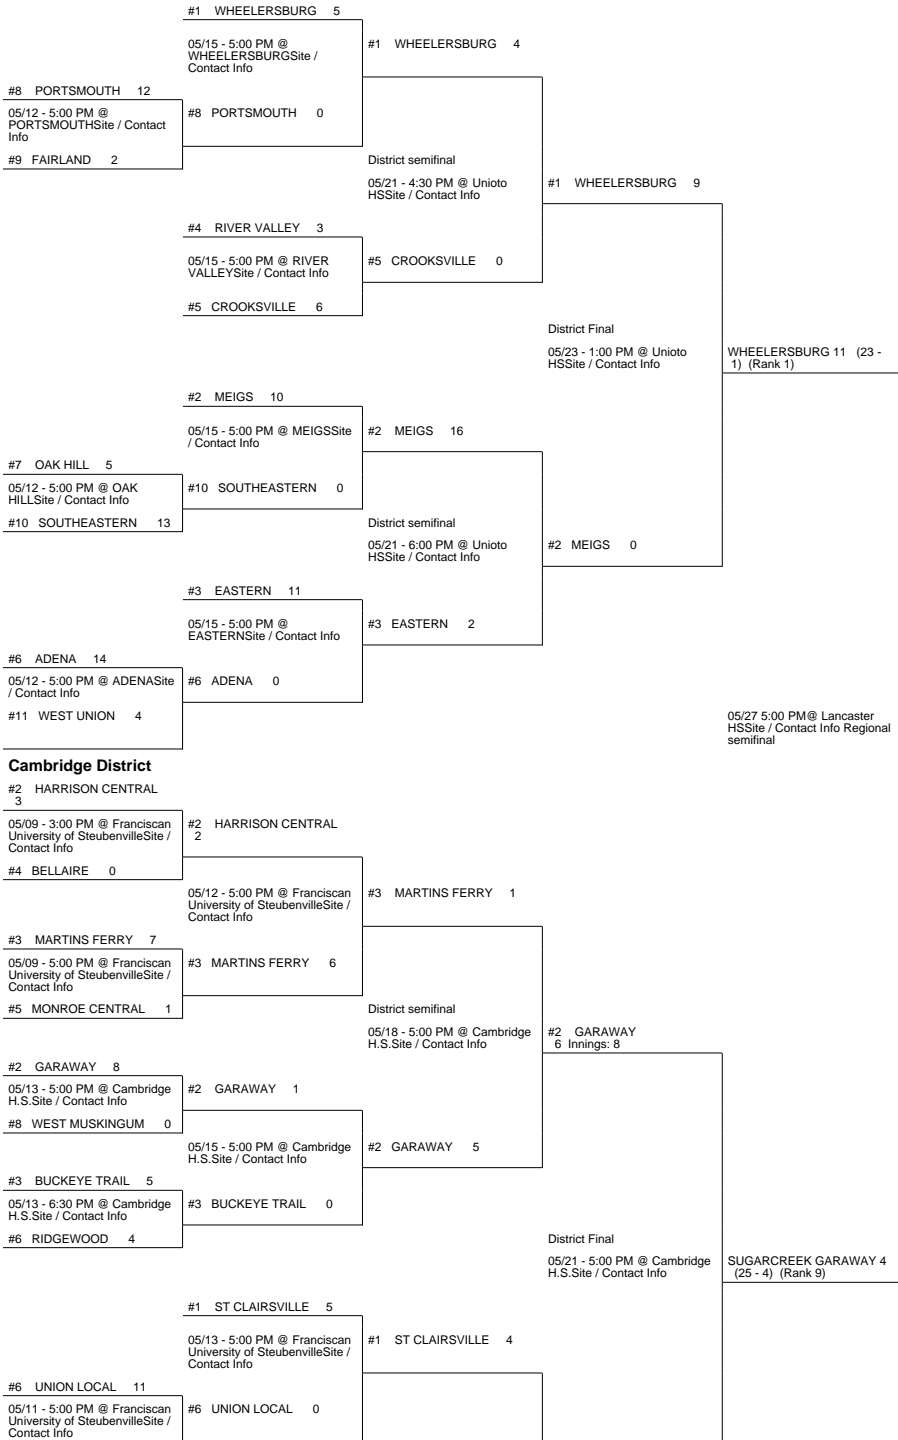

# 2015 OHSAA Girls Fast-Pitch Softball Tournament - Division III, Region 11 - Lancaster

## Chillicothe 2 District

## Chillicothe 1 District