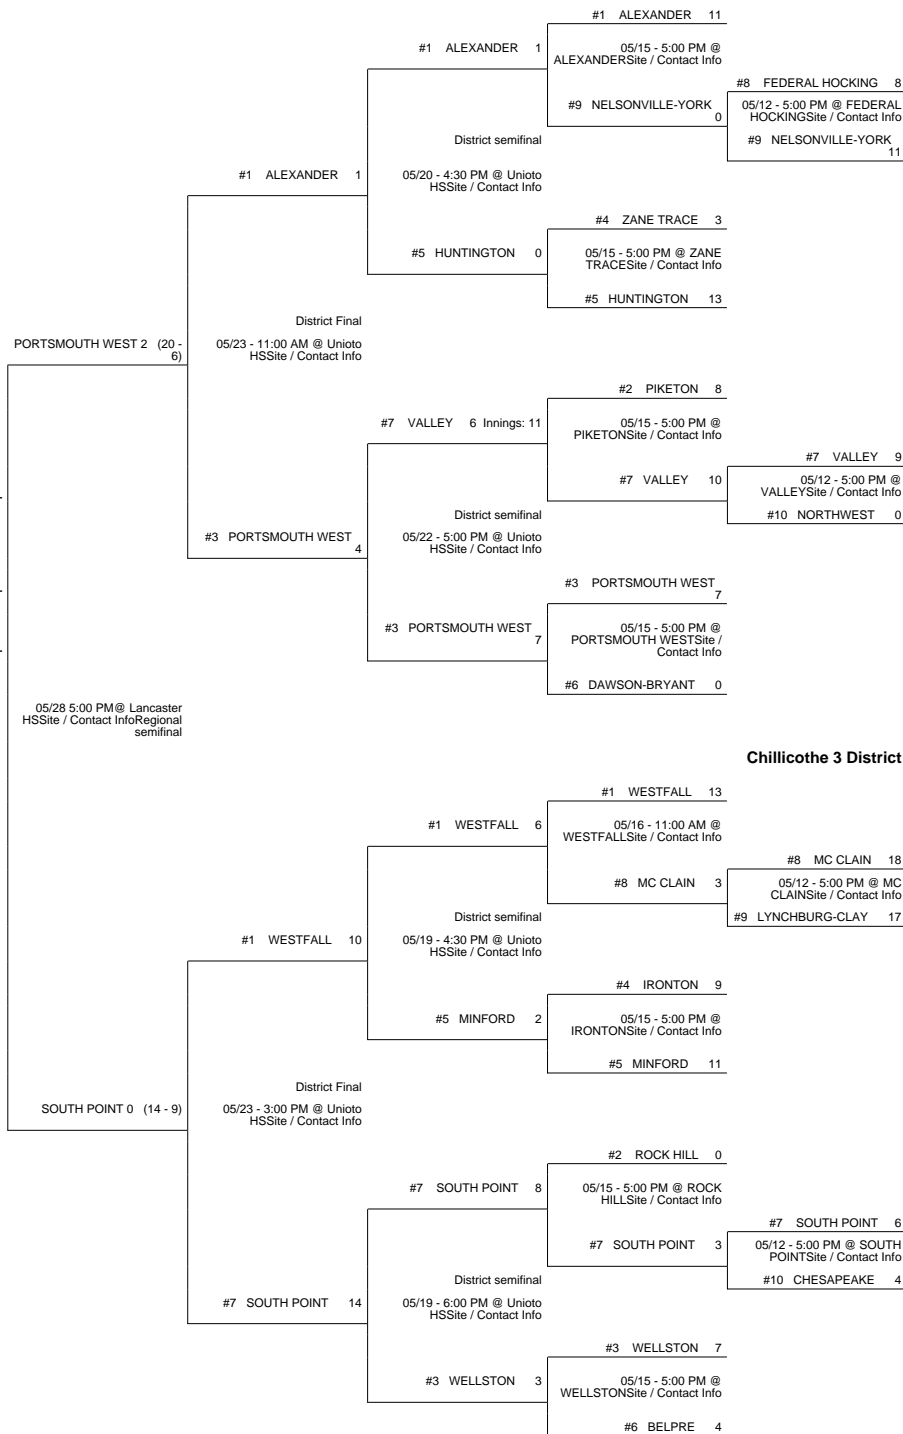

2015 OHSAA Girls Fast-Pitch Softball Tournament - Division III, Region 11 - Lancaster

Chillicothe 2 District

Chillicothe 1 District

Chillicothe 3 District

2015 OHSAA Girls Fast-Pitch Softball Tournament - Division III, Region 11 - Lancaster