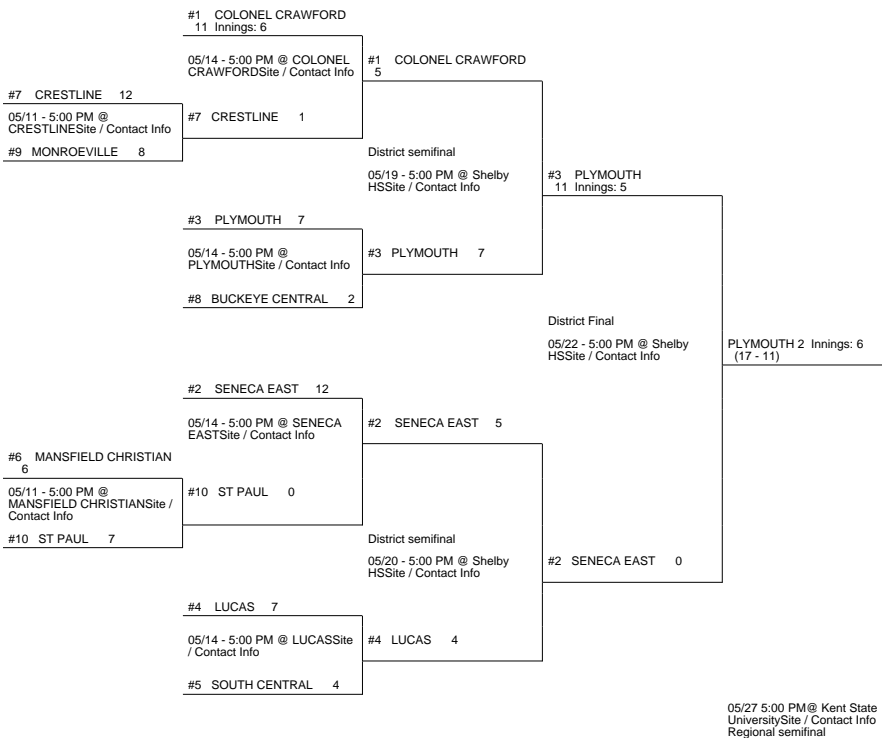

2015 OHSAA Girls Fast-Pitch Softball Tournament - Division IV, Region 13 - Kent

Shelby District

Copley District

Cortland District

Berlin Center District

2015 OHSAA Girls Fast-Pitch Softball Tournament - Division IV, Region 13 - Kent