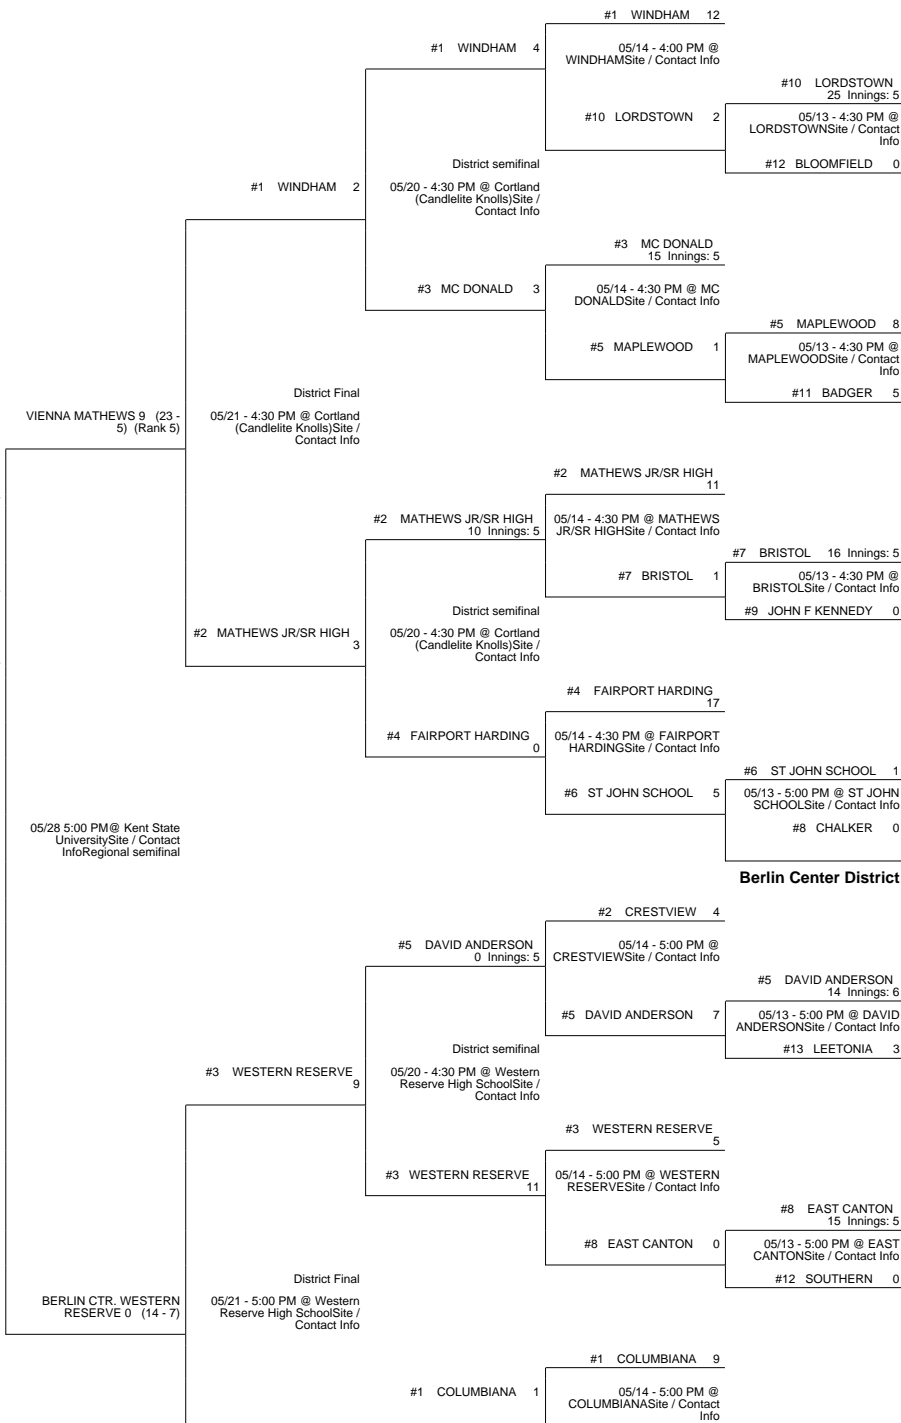

2015 OHSAA Girls Fast-Pitch Softball Tournament - Division IV, Region 13 - Kent

Shelby District

Copley District

Cortland District

2015 OHSAA Girls Fast-Pitch Softball Tournament - Division IV, Region 13 - Kent