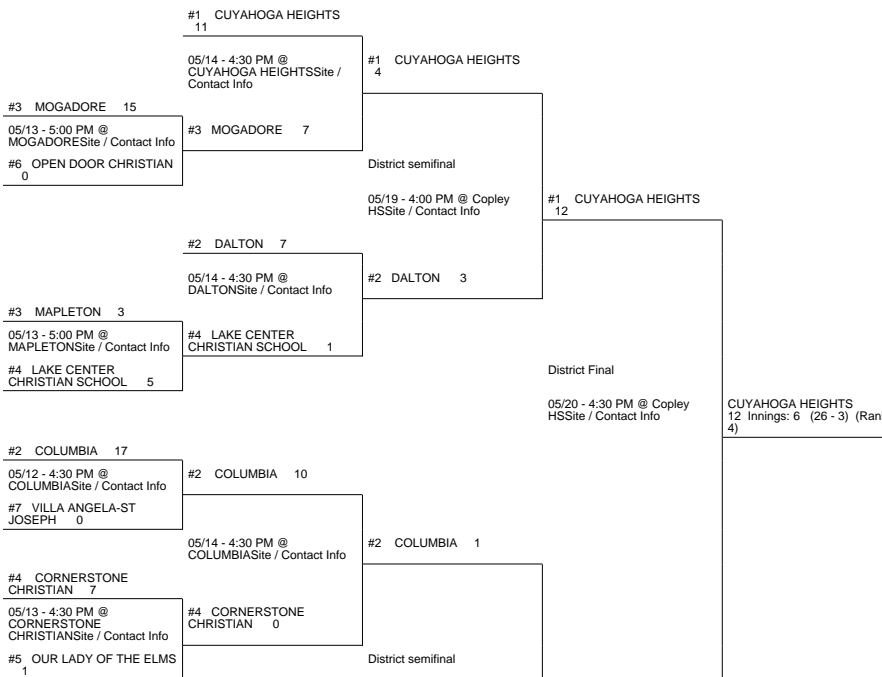

2015 OHSAA Girls Fast-Pitch Softball Tournament - Division IV, Region 13 - Kent

Shelby District

Copley District

Cortland District

2015 OHSAA Girls Fast-Pitch Softball Tournament - Division IV, Region 13 - Kent