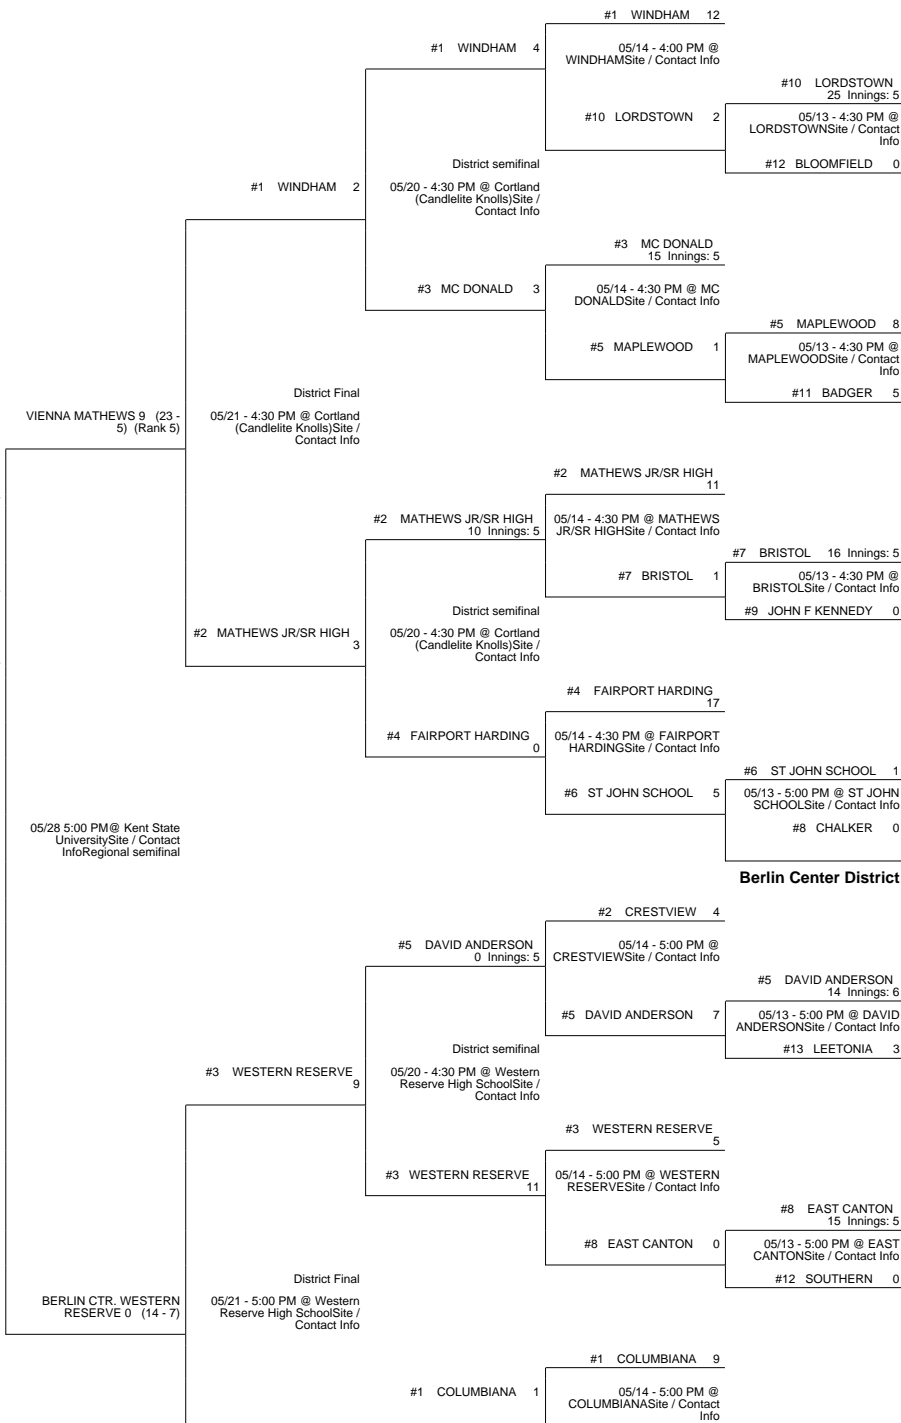

2015 OHSAA Girls Fast-Pitch Softball Tournament - Division IV, Region 13 - Kent

Shelby District

Copley District

Cortland District

Berlin Center District

2015 OHSAA Girls Fast-Pitch Softball Tournament - Division IV, Region 13 - Kent