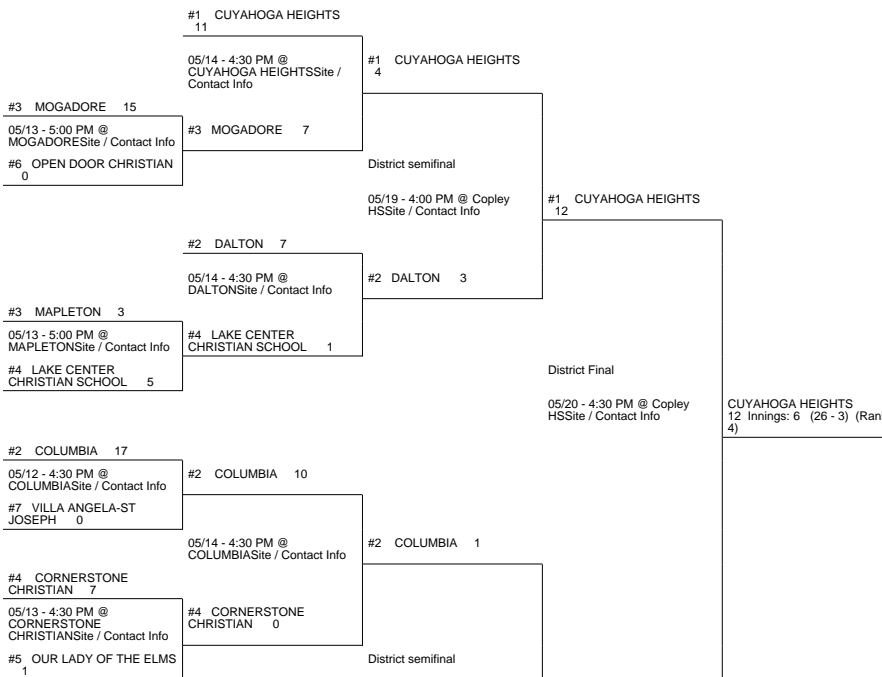

2015 OHSAA Girls Fast-Pitch Softball Tournament - Division IV, Region 13 - Kent

Shelby District

Copley District

Cortland District

Berlin Center District

2015 OHSAA Girls Fast-Pitch Softball Tournament - Division IV, Region 13 - Kent