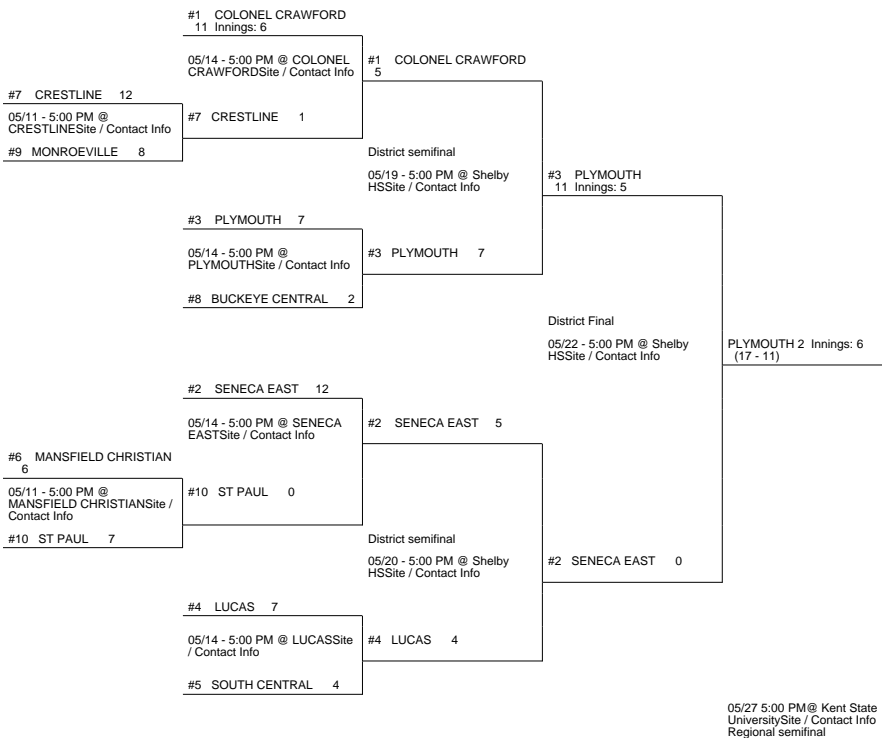

2015 OHSAA Girls Fast-Pitch Softball Tournament - Division IV, Region 13 - Kent

Shelby District

Copley District

Cortland District

2015 OHSAA Girls Fast-Pitch Softball Tournament - Division IV, Region 13 - Kent