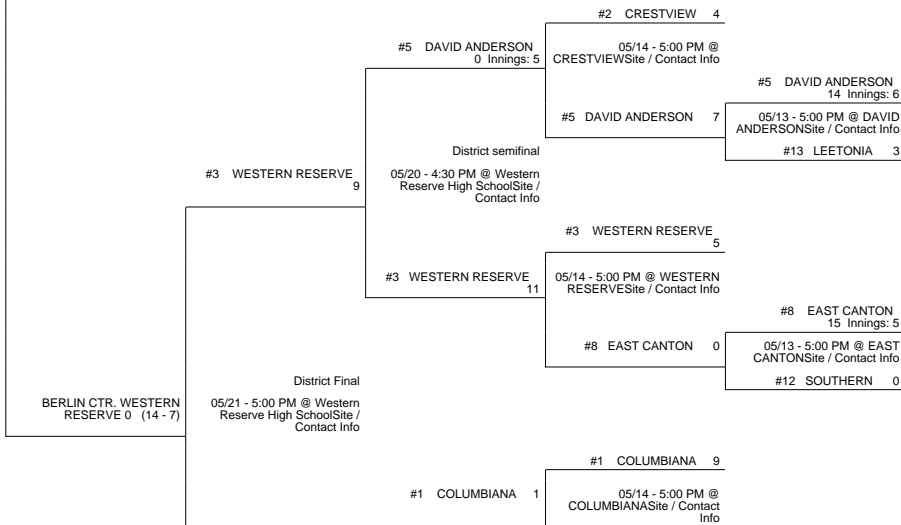

2015 OHSAA Girls Fast-Pitch Softball Tournament - Division IV, Region 13 - Kent

Shelby District

Copley District

Cortland District

Berlin Center District

2015 OHSAA Girls Fast-Pitch Softball Tournament - Division IV, Region 13 - Kent