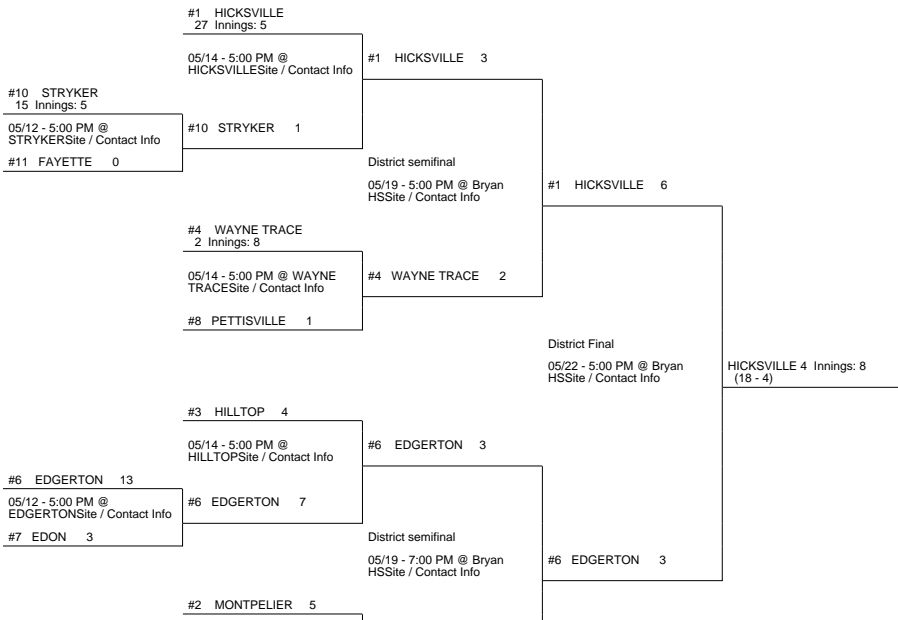

# 2015 OHSAA Girls Fast-Pitch Softball Tournament - Division IV, Region 14 - Findlay

## Kenton District

## Bryan District