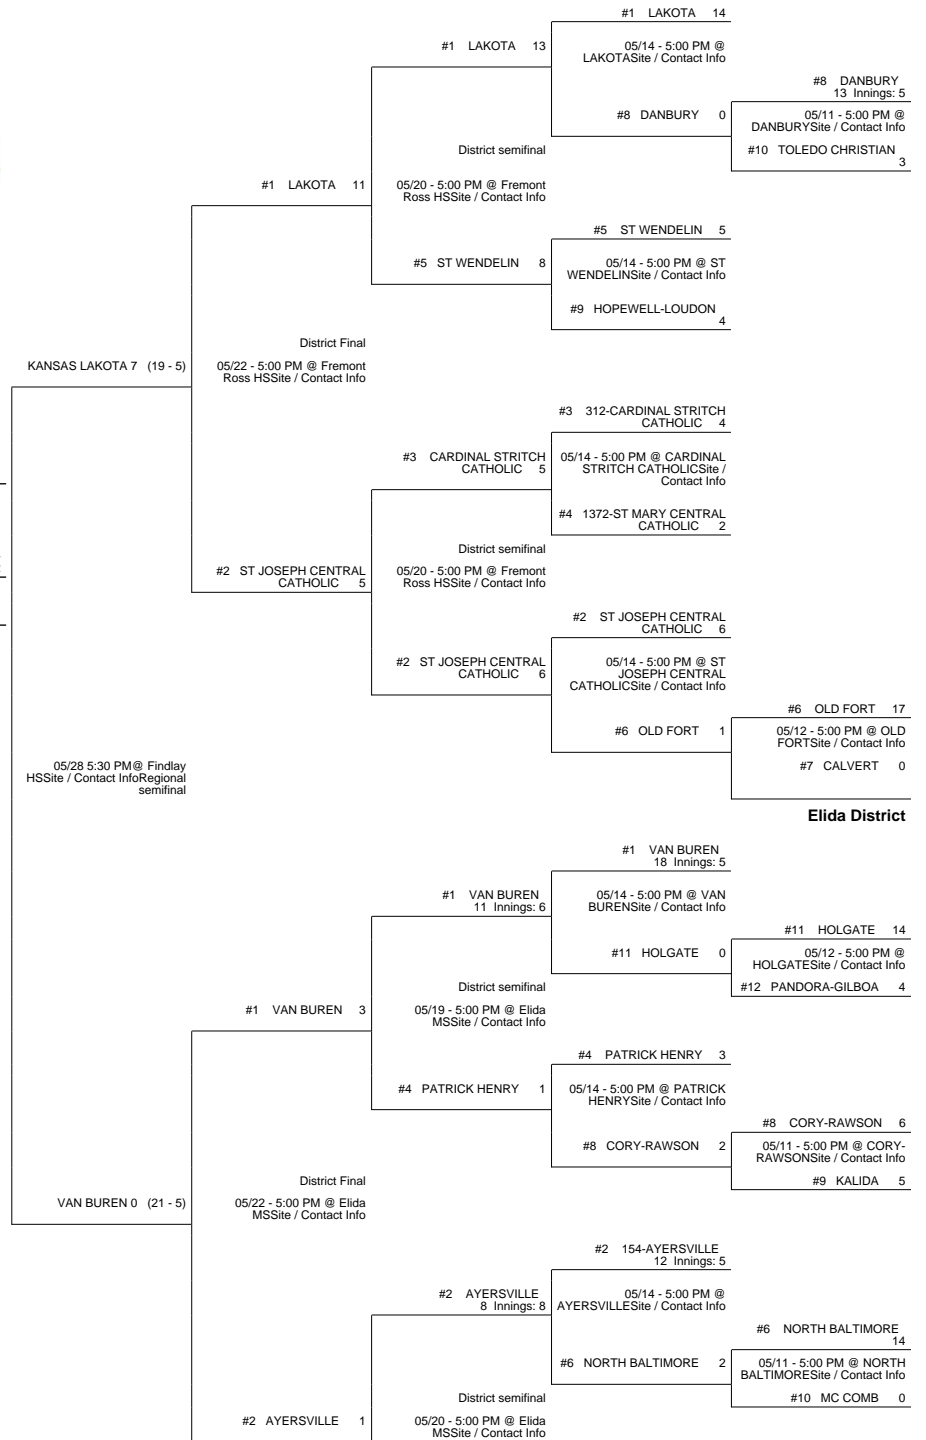

Fremont District