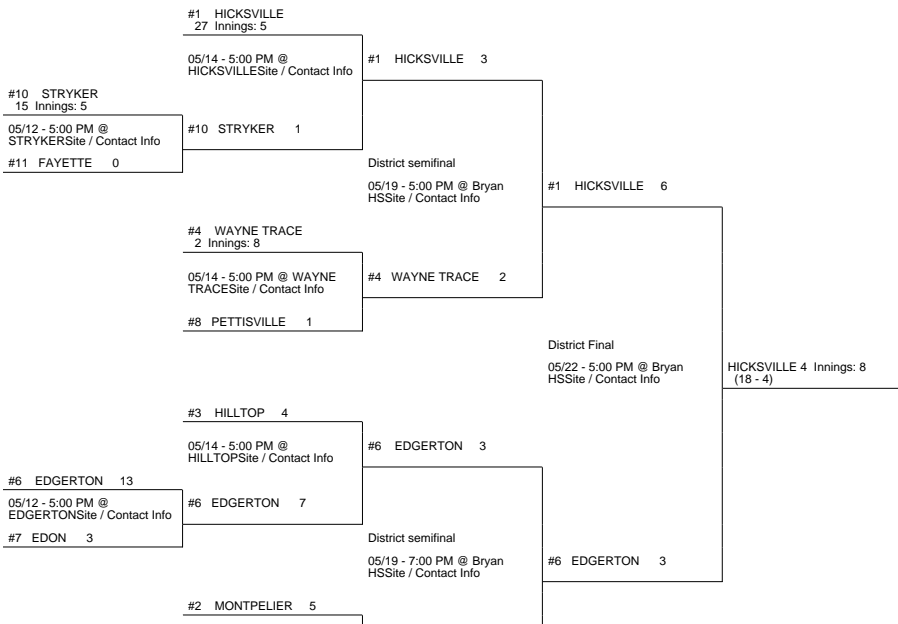

# 2015 OHSAA Girls Fast-Pitch Softball Tournament - Division IV, Region 14 - Findlay

## Kenton District

## Bryan District

## Elida District