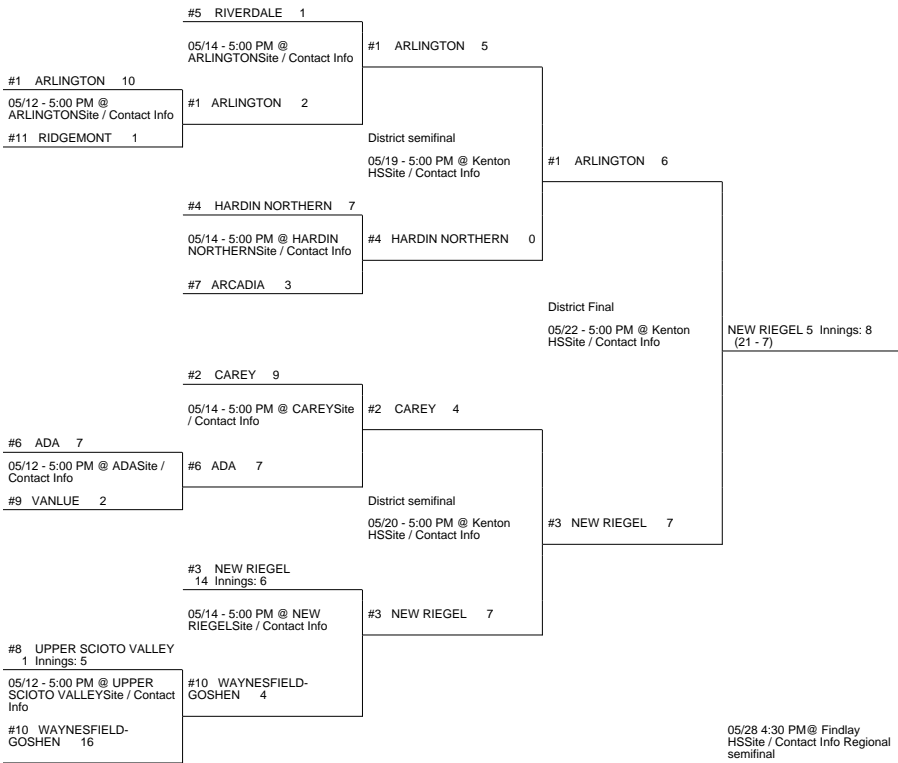

# 2015 OHSAA Girls Fast-Pitch Softball Tournament - Division IV, Region 14 - Findlay

## Kenton District

## Bryan District