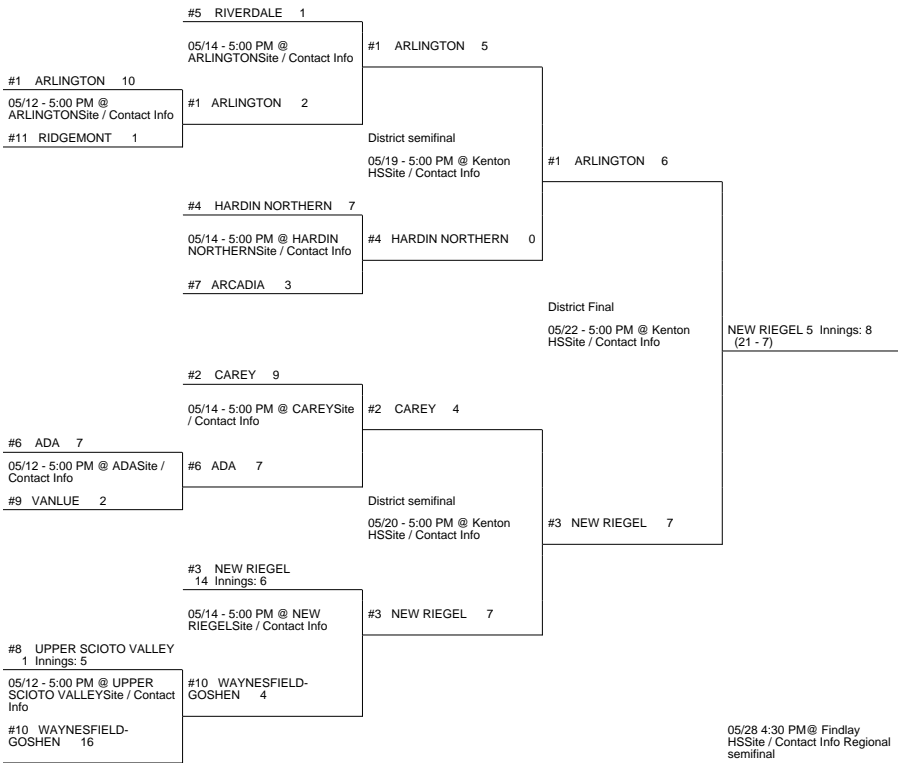

# 2015 OHSAA Girls Fast-Pitch Softball Tournament - Division IV, Region 14 - Findlay

## Kenton District

## Bryan District

## Elida District