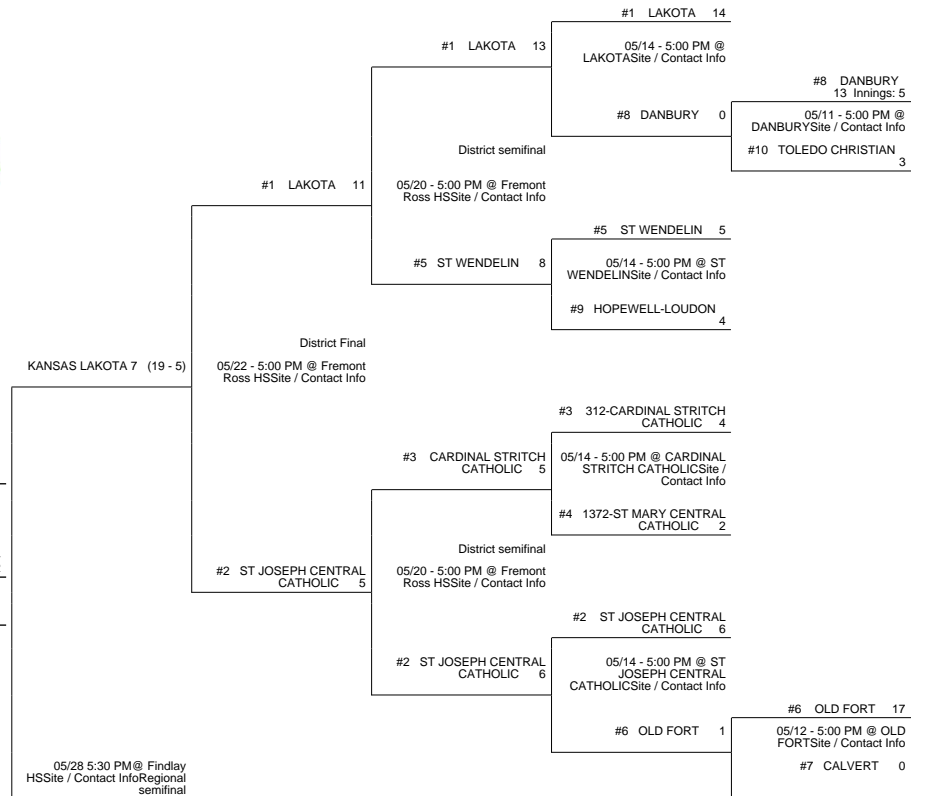

# 2015 OHSAA Girls Fast-Pitch Softball Tournament - Division IV, Region 14 - Findlay

## Kenton District

## Bryan District

## Elida District