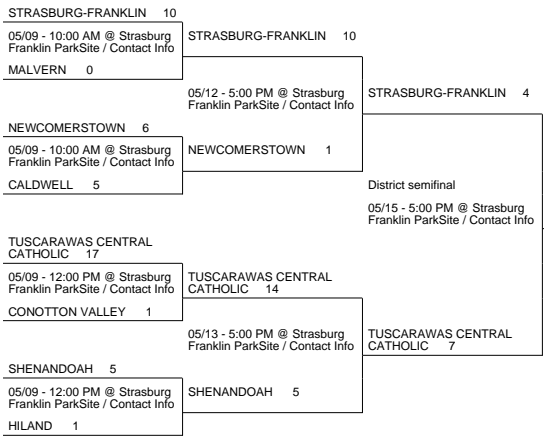

# 2015 OHSAA Girls Fast-Pitch Softball Tournament - Division IV, Region 15 - Pickerington

## New Philadelphia District

## Minford 1 District