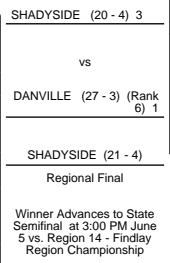

Minford 1 District