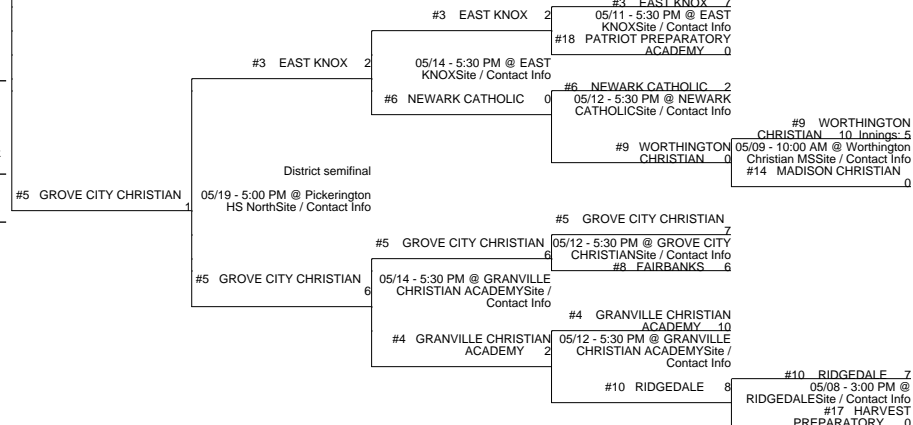

Pickerington District