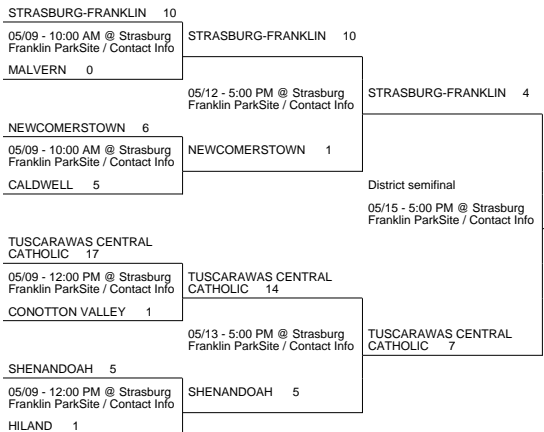

# 2015 OHSAA Girls Fast-Pitch Softball Tournament - Division IV, Region 15 - Pickerington

## New Philadelphia District

## Minford 1 District