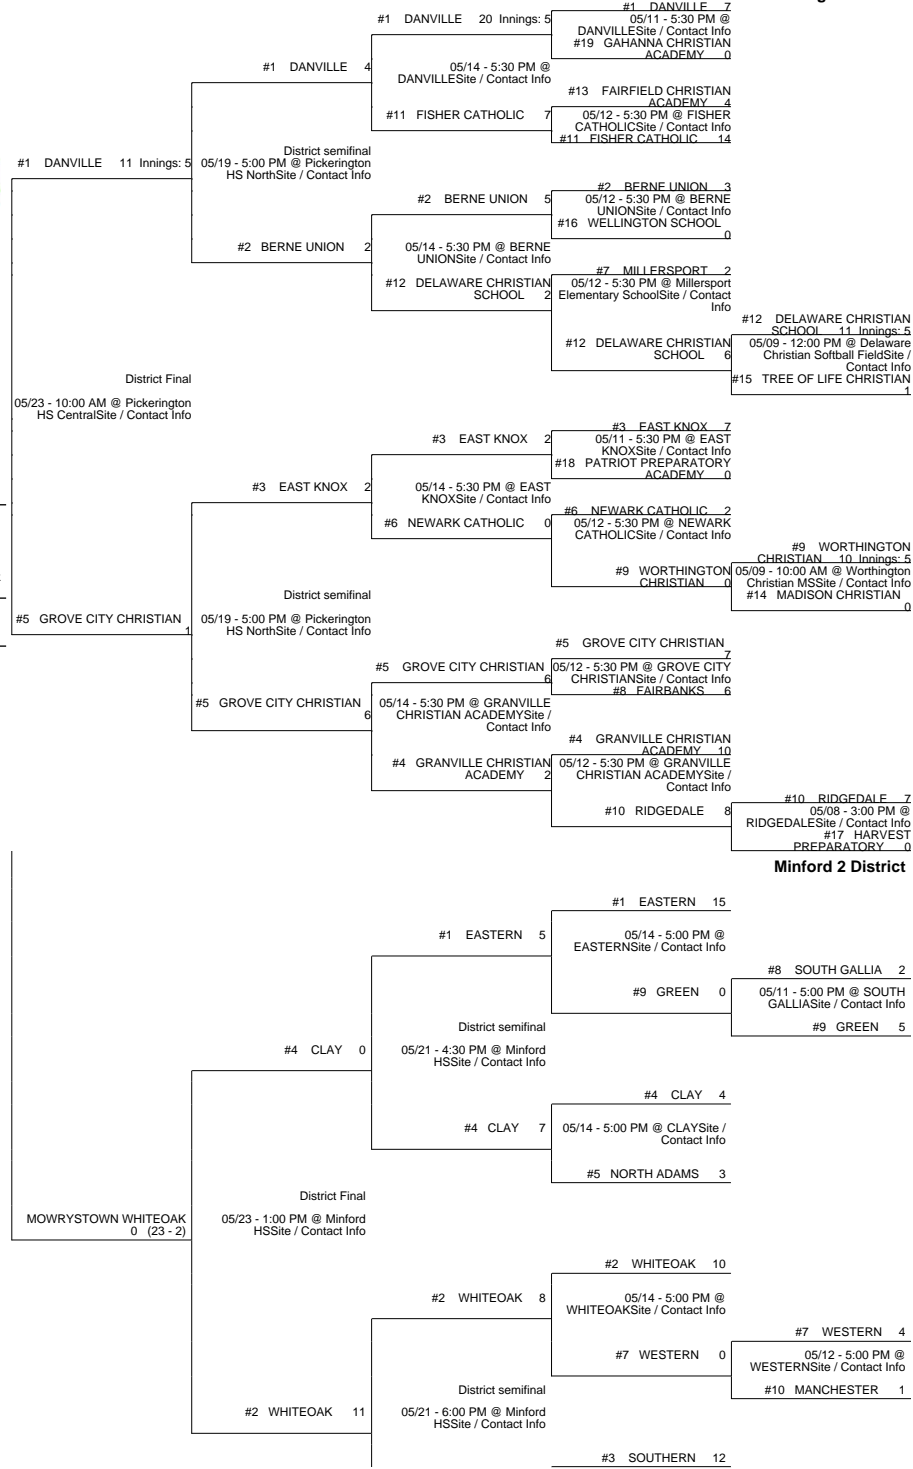

# 2015 OHSAA Girls Fast-Pitch Softball Tournament - Division IV, Region 15 - Pickerington

## New Philadelphia District

## Minford 1 District