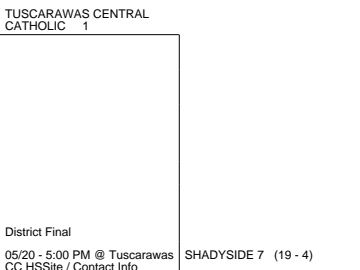

Minford 1 District