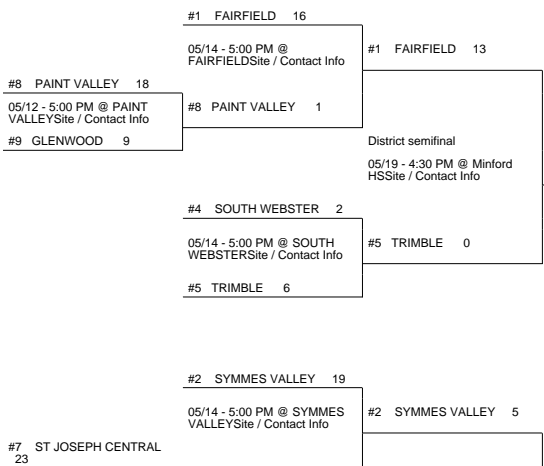

# 2015 OHSAA Girls Fast-Pitch Softball Tournament - Division IV, Region 15 - Pickerington

## New Philadelphia District

## Minford 1 District