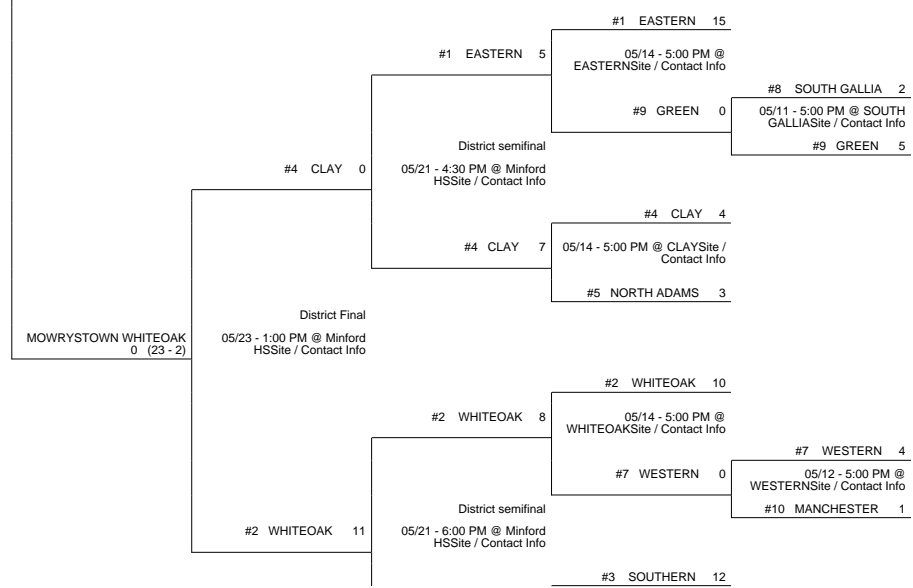

Minford 2 District