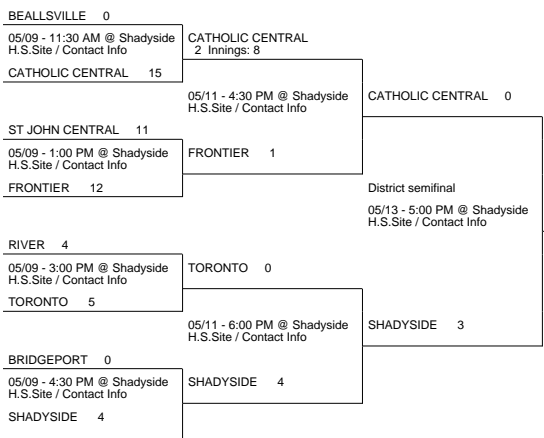

# 2015 OHSAA Girls Fast-Pitch Softball Tournament - Division IV, Region 15 - Pickerington

## New Philadelphia District

## Minford 1 District