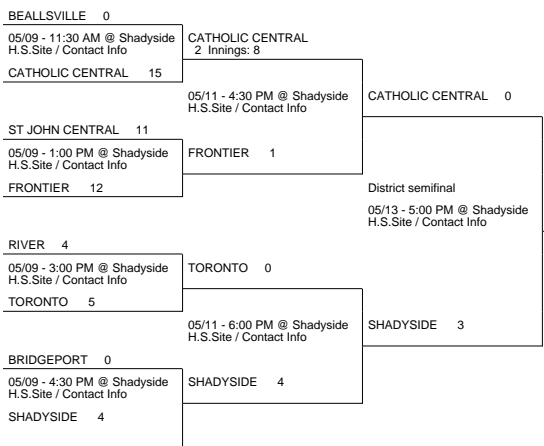

# 2015 OHSAA Girls Fast-Pitch Softball Tournament - Division IV, Region 15 - Pickerington

## New Philadelphia District

## Minford 1 District