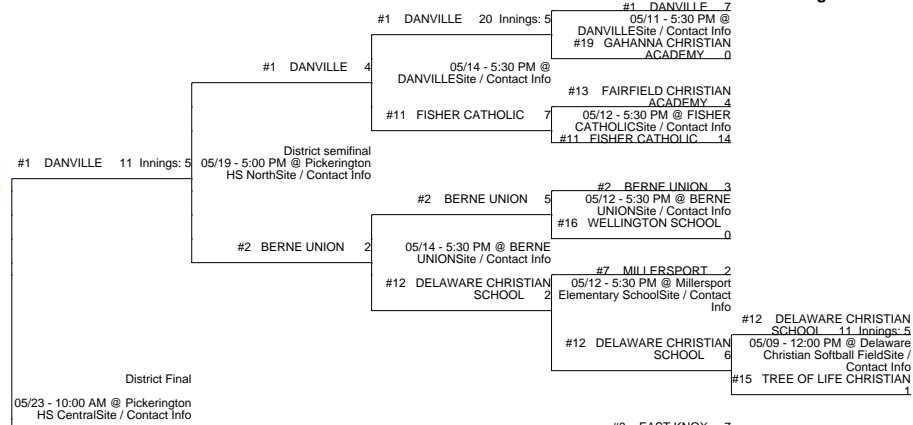

Pickerington District