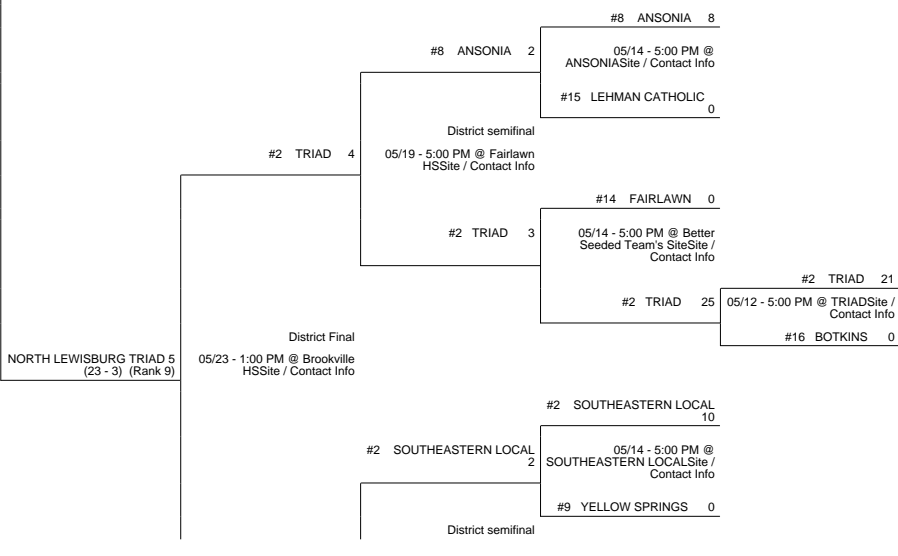

2015 OHSAA Girls Fast-Pitch Softball Tournament - Division IV, Region 16 - Tipp City

Wapakoneta District

Brookville 1 District

PLEASANT HILL NEWTON LOCAL 8 vs NORTH LEWISBURG TRIAD (24 - 3) (Rank 9) 10

North Lewisburg Triad (25 - 3) (Rank 9)

Regional Final

Winner Advances to State Semifinal at 5:30 PM June 5 vs. Region 13 - Kent Region Championship

Brookville 2 District

Brookville 3 District

2015 OHSAA Girls Fast-Pitch Softball Tournament - Division IV, Region 16 - Tipp City