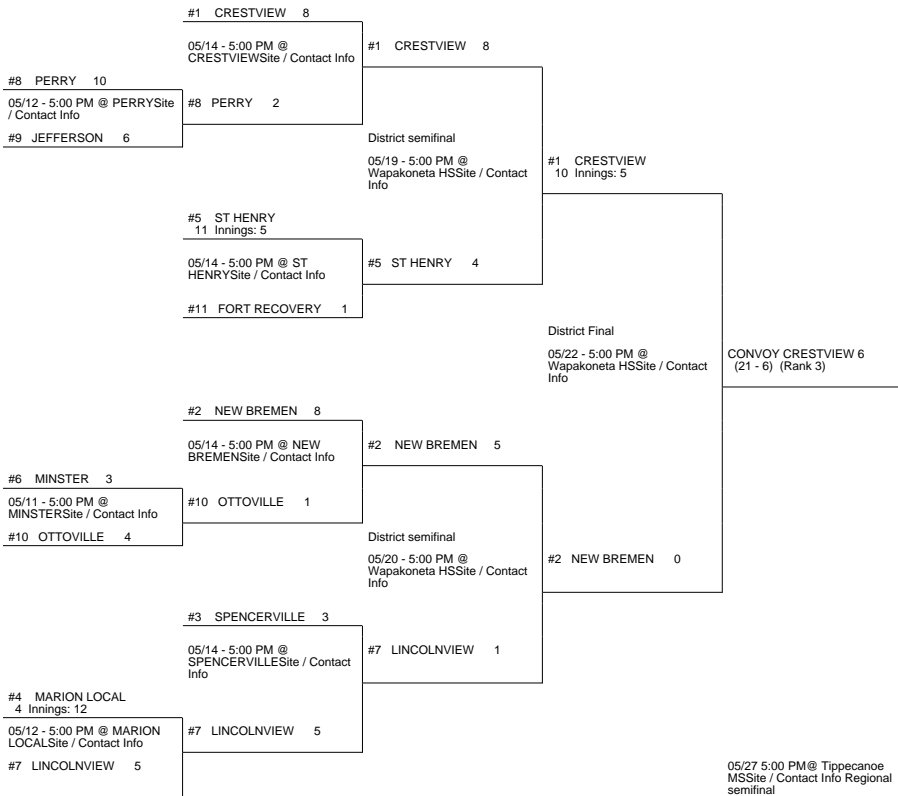

2015 OHSAA Girls Fast-Pitch Softball Tournament - Division IV, Region 16 - Tipp City

Wapakoneta District

Brookville 1 District

PLEASANT HILL NEWTON LOCAL 8 vs NORTH LEWISBURG TRIAD (24 - 3) (Rank 9) 10

North Lewisburg Triad (25 - 3) (Rank 9)

Regional Final

Winner Advances to State Semifinal at 5:30 PM June 5 vs. Region 13 - Kent Region Championship

Brookville 2 District

Brookville 3 District

2015 OHSAA Girls Fast-Pitch Softball Tournament - Division IV, Region 16 - Tipp City