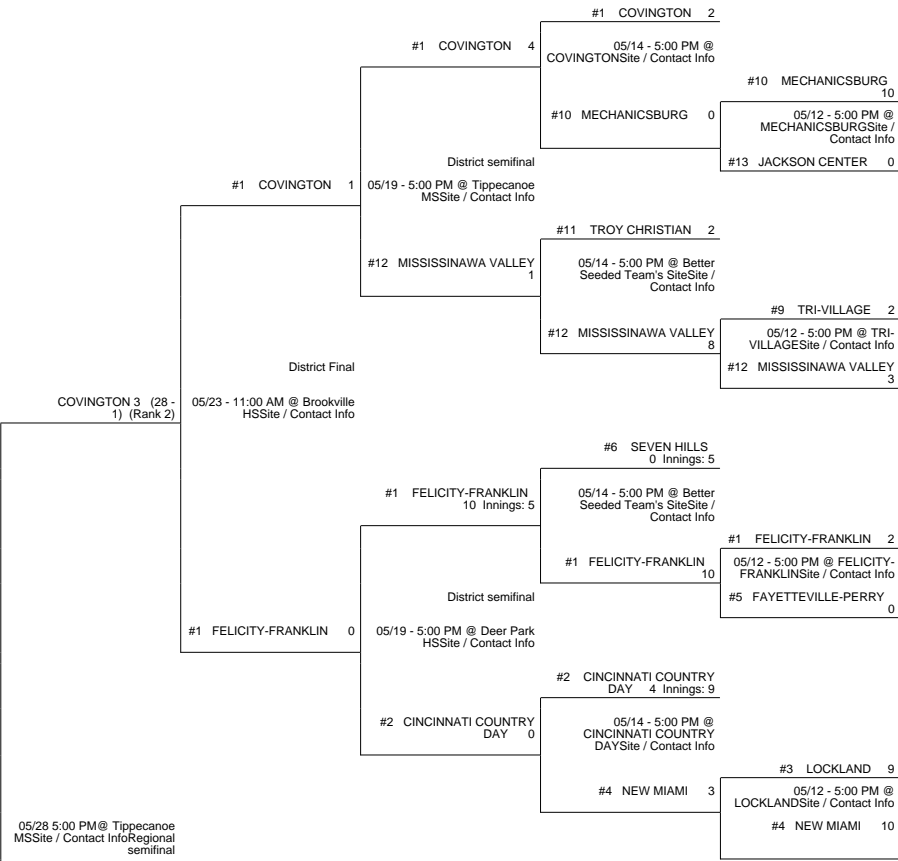

2015 OHSAA Girls Fast-Pitch Softball Tournament - Division IV, Region 16 - Tipp City

Wapakoneta District

Brookville 1 District

PLEASANT HILL NEWTON LOCAL 8 vs NORTH LEWISBURG TRIAD (24 - 3) (Rank 9) 10

North Lewisburg Triad (25 - 3) (Rank 9)

Regional Final

Winner Advances to State Semifinal at 5:30 PM June 5 vs. Region 13 - Kent Region Championship

Brookville 2 District

Brookville 3 District

2015 OHSAA Girls Fast-Pitch Softball Tournament - Division IV, Region 16 - Tipp City