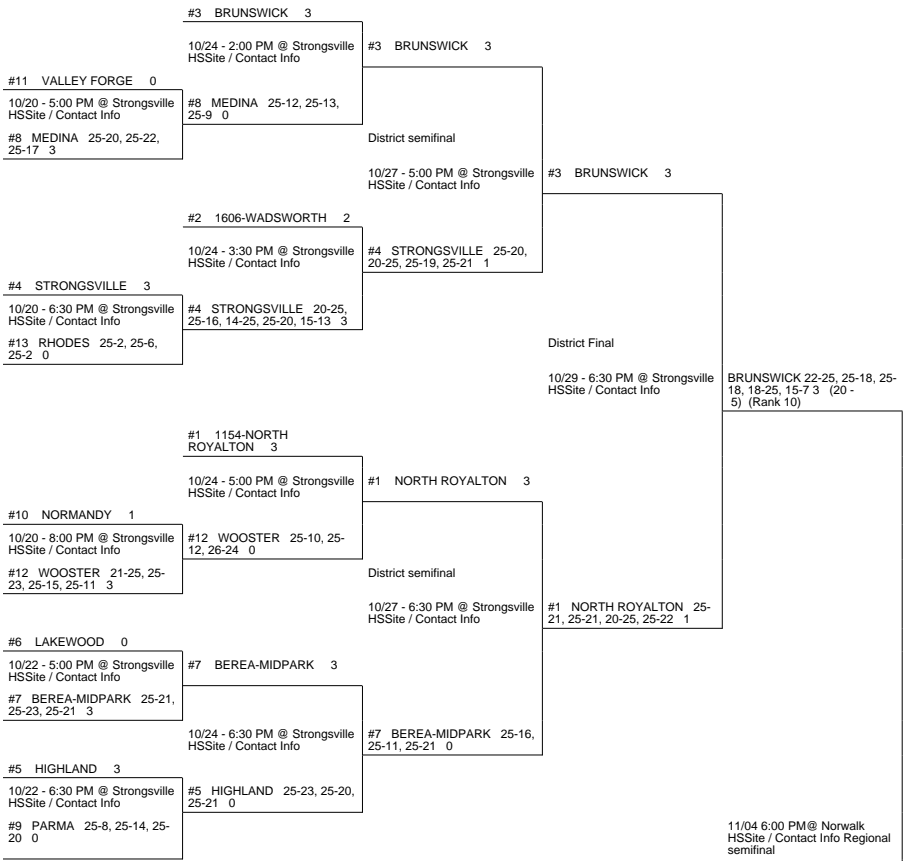

2015 OHSAA Girls Volleyball Tournament - Division I, Region 2 - Norwalk

Strongsville District

Grafton District

Millbury District

Napoleon District

2015 OHSAA Girls Volleyball Tournament - Division I, Region 2 - Norwalk

#11 NORTH RIDGEVILLE
25-15, 26-28, 25-17, 20-25,
15-9 2

District semifinal

10/27 - 7:30 PM @ Midview
HSSite / Contact Info

#5 ST JOSEPH ACADEMY
25-16, 25-17, 25-20 3

#5 ST JOSEPH ACADEMY
3

10/20 - 6:00 PM @ Midview
HSSite / Contact Info

#4 STEELE 25-20, 25-19,
25-18 0

#13 WESTLAKE 26-24, 25-
11, 25-14 0

#3 SYLVANIA NORTHVIEW
18-25, 25-17, 25-20, 22-25,
15-12 2

10/24 - 6:30 PM @ SYLVANIA
NORTHVIEWSite / Contact Info

#8 FINDLAY 25-17, 21-25,
25-15, 25-16 1