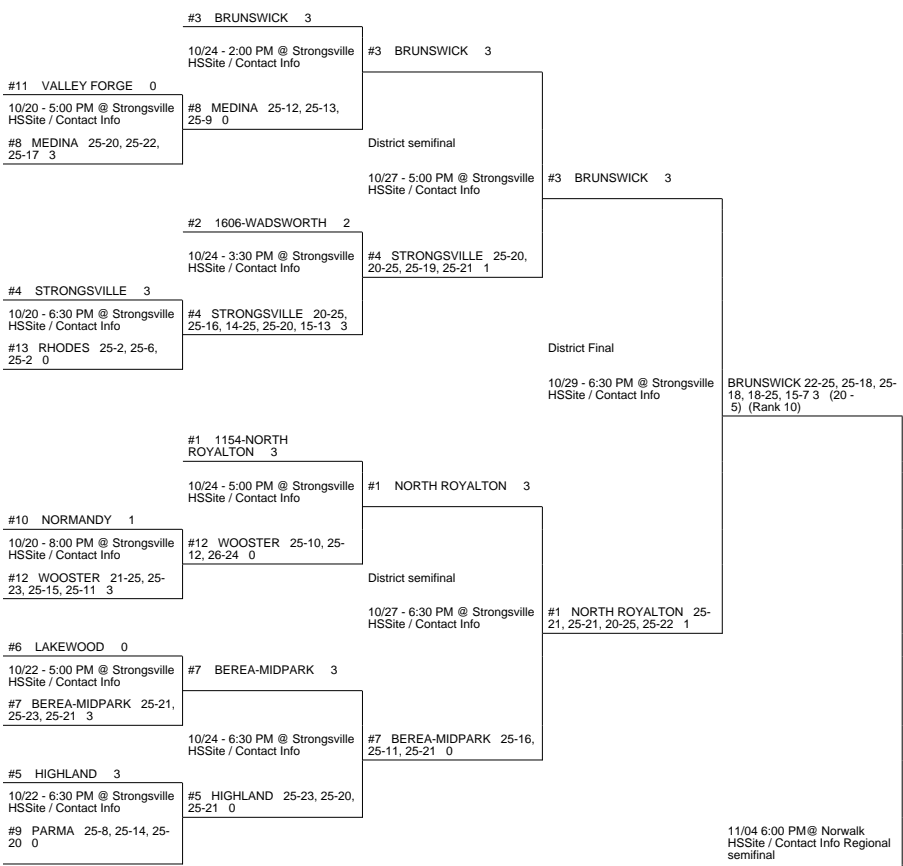

2015 OHSAA Girls Volleyball Tournament - Division I, Region 2 - Norwalk

Strongsville District

Grafton District

Millbury District

Napoleon District

2015 OHSAA Girls Volleyball Tournament - Division I, Region 2 - Norwalk

#11 NORTH RIDGEVILLE
25-15, 26-28, 25-17, 20-25,
15-9 2

District semifinal

10/27 - 7:30 PM @ Midview
HSSite / Contact Info

#5 ST JOSEPH ACADEMY
25-16, 25-17, 25-20 3

#5 ST JOSEPH ACADEMY
3

10/20 - 6:00 PM @ Midview
HSSite / Contact Info

#4 STEELE 25-20, 25-19,
25-18 0

#13 WESTLAKE 26-24, 25-
11, 25-14 0

#3 SYLVANIA NORTHVIEW
18-25, 25-17, 25-20, 22-25,
15-12 2

10/24 - 6:30 PM @ SYLVANIA
NORTHVIEWSite / Contact Info

#8 FINDLAY 25-17, 21-25,
25-15, 25-16 1