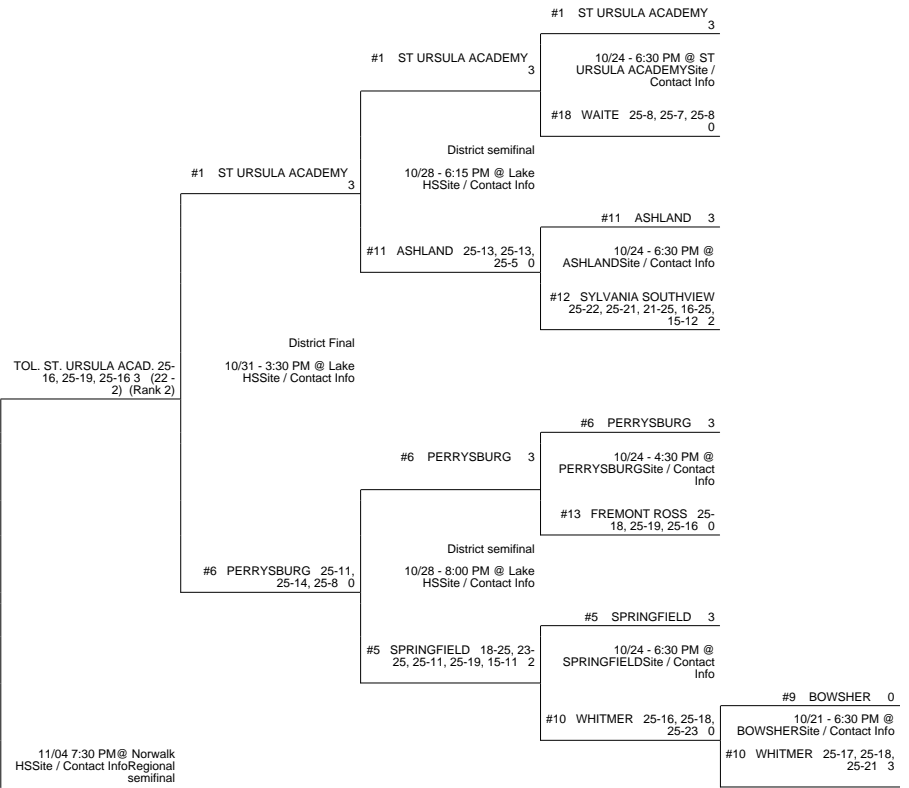

2015 OHSAA Girls Volleyball Tournament - Division I, Region 2 - Norwalk

Strongsville District

Grafton District

Millbury District

Napoleon District

2015 OHSAA Girls Volleyball Tournament - Division I, Region 2 - Norwalk

#11 NORTH RIDGEVILLE
25-15, 26-28, 25-17, 20-25,
15-9 2

District semifinal

10/27 - 7:30 PM @ Midview
HSSite / Contact Info

#5 ST JOSEPH ACADEMY
25-16, 25-17, 25-20 3

#5 ST JOSEPH ACADEMY
3

10/20 - 6:00 PM @ Midview
HSSite / Contact Info

#4 STEELE 25-20, 25-19,
25-18 0

#13 WESTLAKE 26-24, 25-
11, 25-14 0

#3 SYLVANIA NORTHVIEW
18-25, 25-17, 25-20, 22-25,
15-12 2

10/24 - 6:30 PM @ SYLVANIA
NORTHVIEWSite / Contact Info

#8 FINDLAY 25-17, 21-25,
25-15, 25-16 1