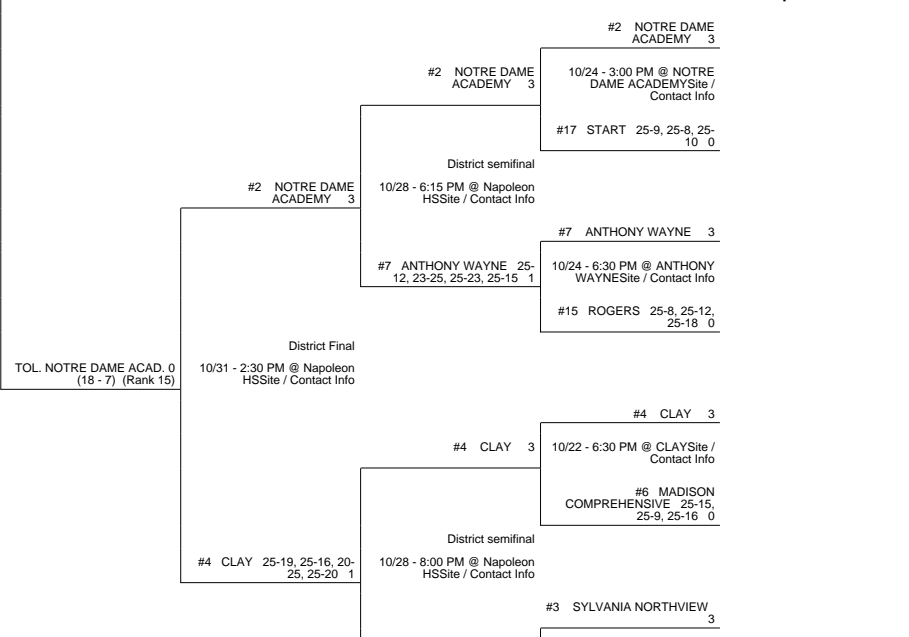

2015 OHSAA Girls Volleyball Tournament - Division I, Region 2 - Norwalk

Strongsville District

Grafton District

Millbury District

Napoleon District

2015 OHSAA Girls Volleyball Tournament - Division I, Region 2 - Norwalk

#11 NORTH RIDGEVILLE
25-15, 26-28, 25-17, 20-25,
15-9 2

District semifinal

10/27 - 7:30 PM @ Midview
HSSite / Contact Info

#5 ST JOSEPH ACADEMY
25-16, 25-17, 25-20 3

#5 ST JOSEPH ACADEMY
3

10/20 - 6:00 PM @ Midview
HSSite / Contact Info

#4 STEELE 25-20, 25-19,
25-18 0

#13 WESTLAKE 26-24, 25-
11, 25-14 0

#3 SYLVANIA NORTHVIEW
18-25, 25-17, 25-20, 22-25,
15-12 2

10/24 - 6:30 PM @ SYLVANIA
NORTHVIEWSite / Contact Info

#8 FINDLAY 25-17, 21-25,
25-15, 25-16 1