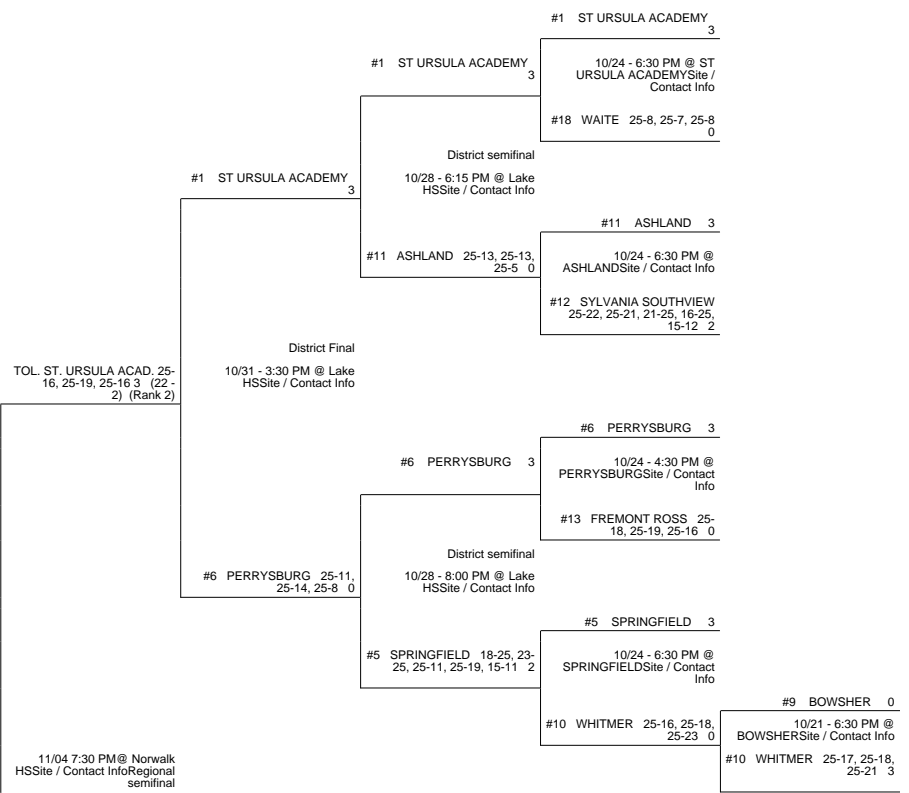

2015 OHSAA Girls Volleyball Tournament - Division I, Region 2 - Norwalk

Strongsville District

Grafton District

Millbury District

Napoleon District

2015 OHSAA Girls Volleyball Tournament - Division I, Region 2 - Norwalk

#11 NORTH RIDGEVILLE
25-15, 26-28, 25-17, 20-25,
15-9 2

District semifinal

10/27 - 7:30 PM @ Midview
HSSite / Contact Info

#5 ST JOSEPH ACADEMY
25-16, 25-17, 25-20 3

#5 ST JOSEPH ACADEMY
3

10/20 - 6:00 PM @ Midview
HSSite / Contact Info

#4 STEELE 25-20, 25-19,
25-18 0

#13 WESTLAKE 26-24, 25-
11, 25-14 0

#3 SYLVANIA NORTHVIEW
18-25, 25-17, 25-20, 22-25,
15-12 2

10/24 - 6:30 PM @ SYLVANIA
NORTHVIEWSite / Contact Info

#8 FINDLAY 25-17, 21-25,
25-15, 25-16 1