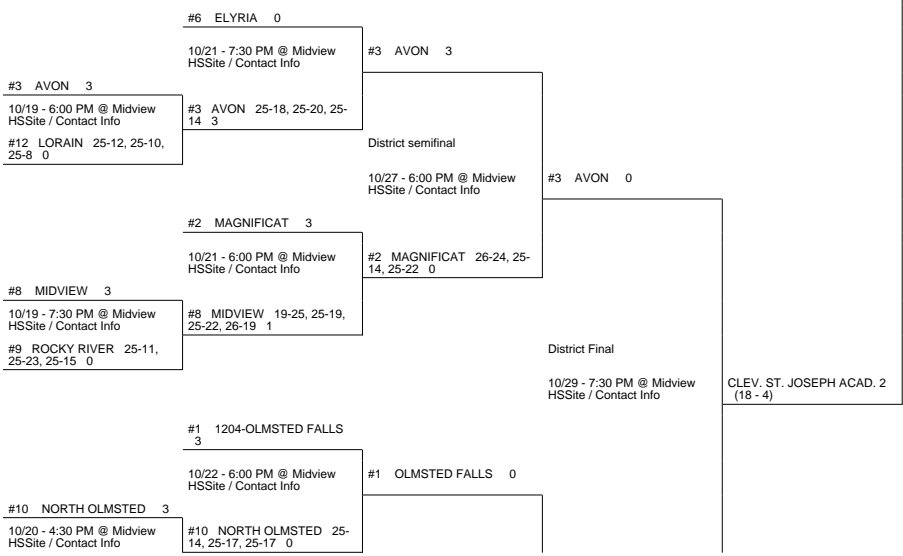

2015 OHSAA Girls Volleyball Tournament - Division I, Region 2 - Norwalk

Strongsville District

Grafton District

Millbury District

Napoleon District

2015 OHSAA Girls Volleyball Tournament - Division I, Region 2 - Norwalk

#11 NORTH RIDGEVILLE
25-15, 26-28, 25-17, 20-25,
15-9 2

District semifinal

10/27 - 7:30 PM @ Midview
HSSite / Contact Info

#5 ST JOSEPH ACADEMY
25-16, 25-17, 25-20 3

#5 ST JOSEPH ACADEMY
3

10/20 - 6:00 PM @ Midview
HSSite / Contact Info

#4 STEELE 25-20, 25-19,
25-18 0

#13 WESTLAKE 26-24, 25-
11, 25-14 0

#3 SYLVANIA NORTHVIEW
18-25, 25-17, 25-20, 22-25,
15-12 2

10/24 - 6:30 PM @ SYLVANIA
NORTHVIEWSite / Contact Info

#8 FINDLAY 25-17, 21-25,
25-15, 25-16 1