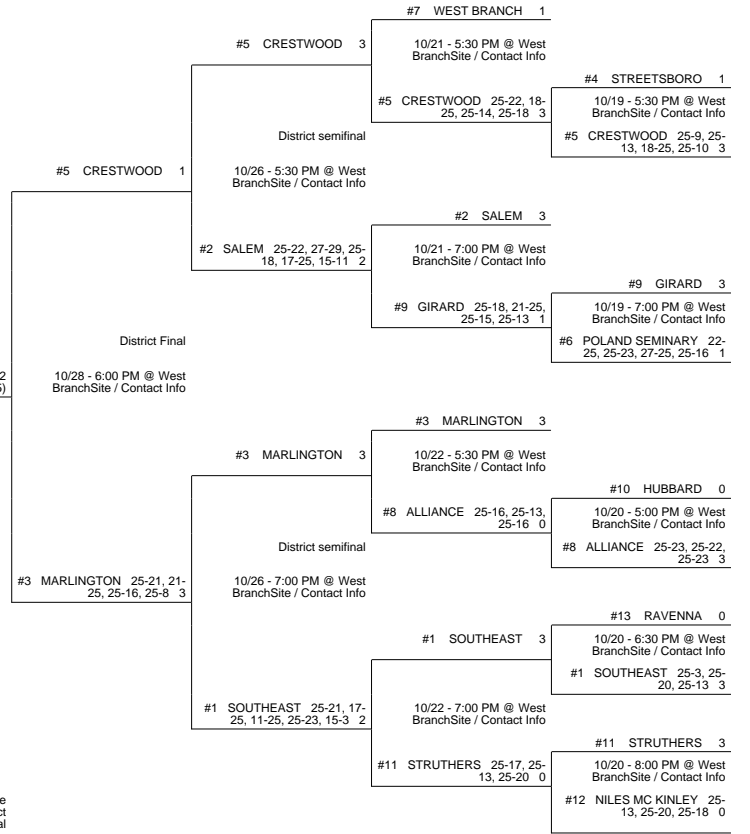

Beloit District