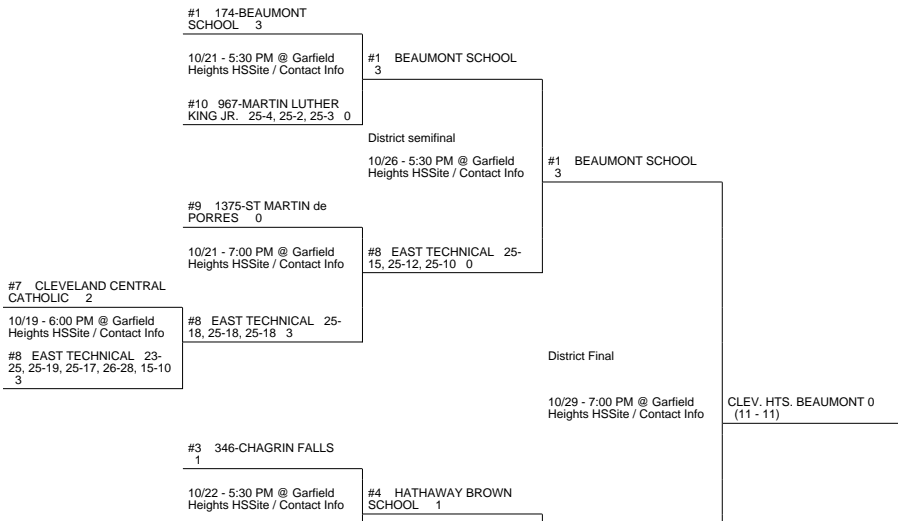

Garfield Heights District