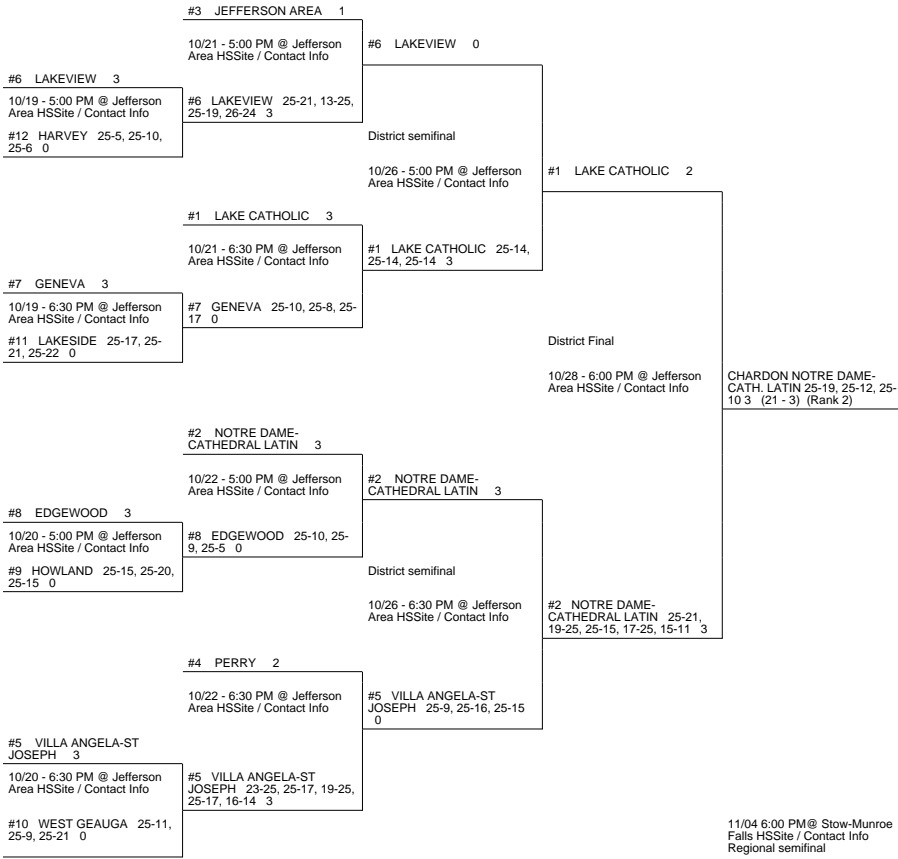

2015 OHSAA Girls Volleyball Tournament - Division II, Region 5 - Stow

Jefferson District