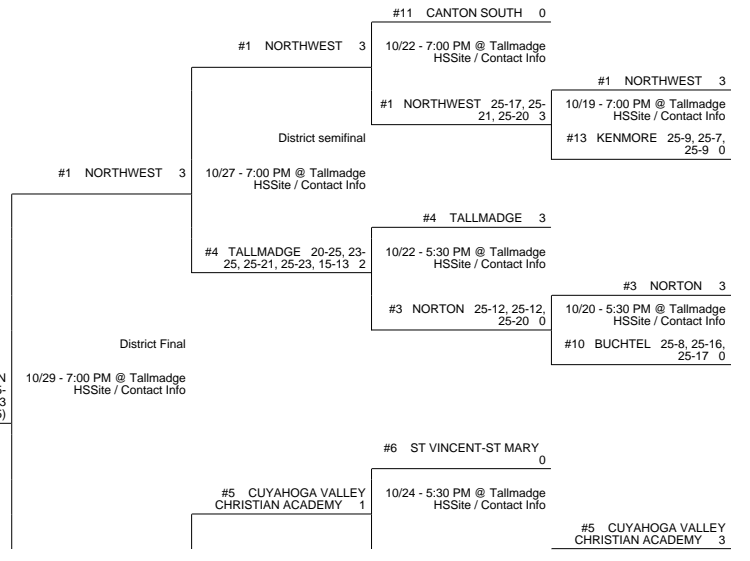

Tallmadge District