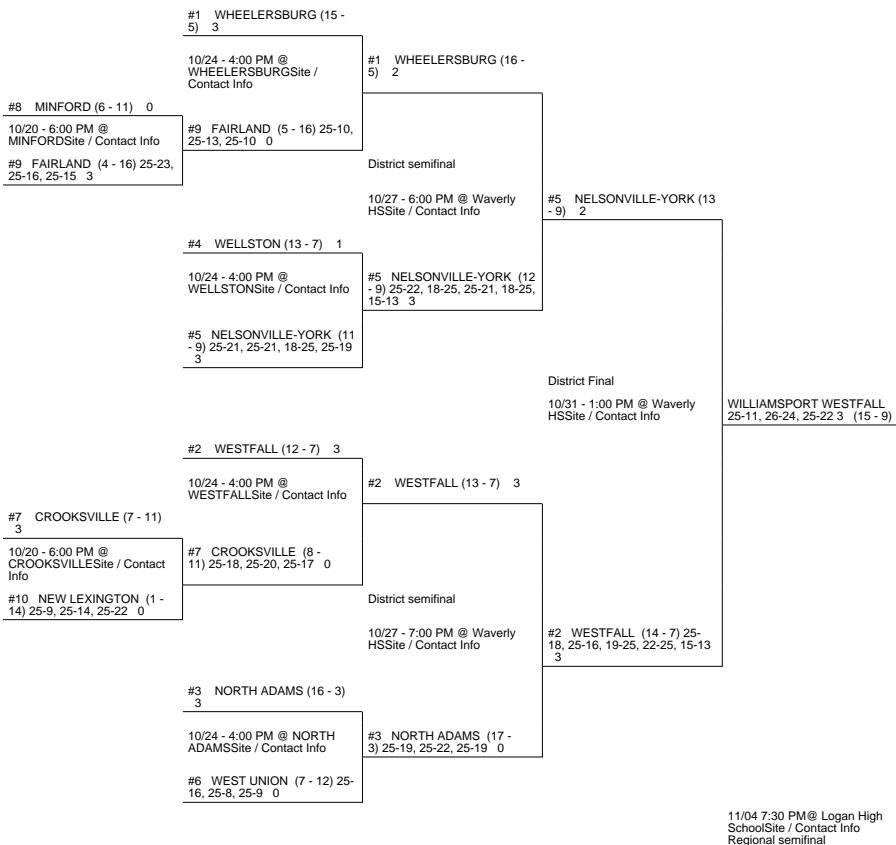

2015 OHSAA Girls Volleyball Tournament - Division III, Region 11 - Logan

Waverly 1 District

Waverly 3 District

East District

2015 OHSAA Girls Volleyball Tournament - Division III, Region 11 - Logan