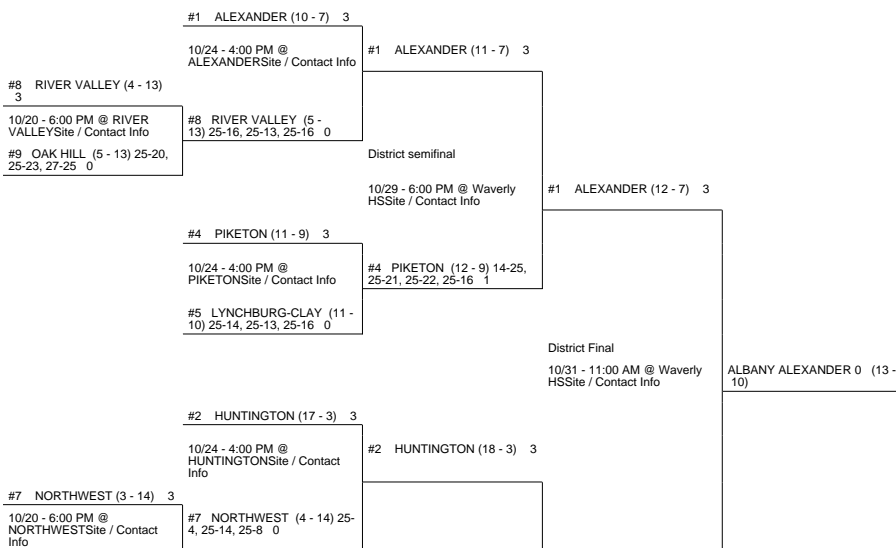

2015 OHSAA Girls Volleyball Tournament - Division III, Region 11 - Logan

Waverly 1 District

Waverly 3 District

East District

2015 OHSAA Girls Volleyball Tournament - Division III, Region 11 - Logan