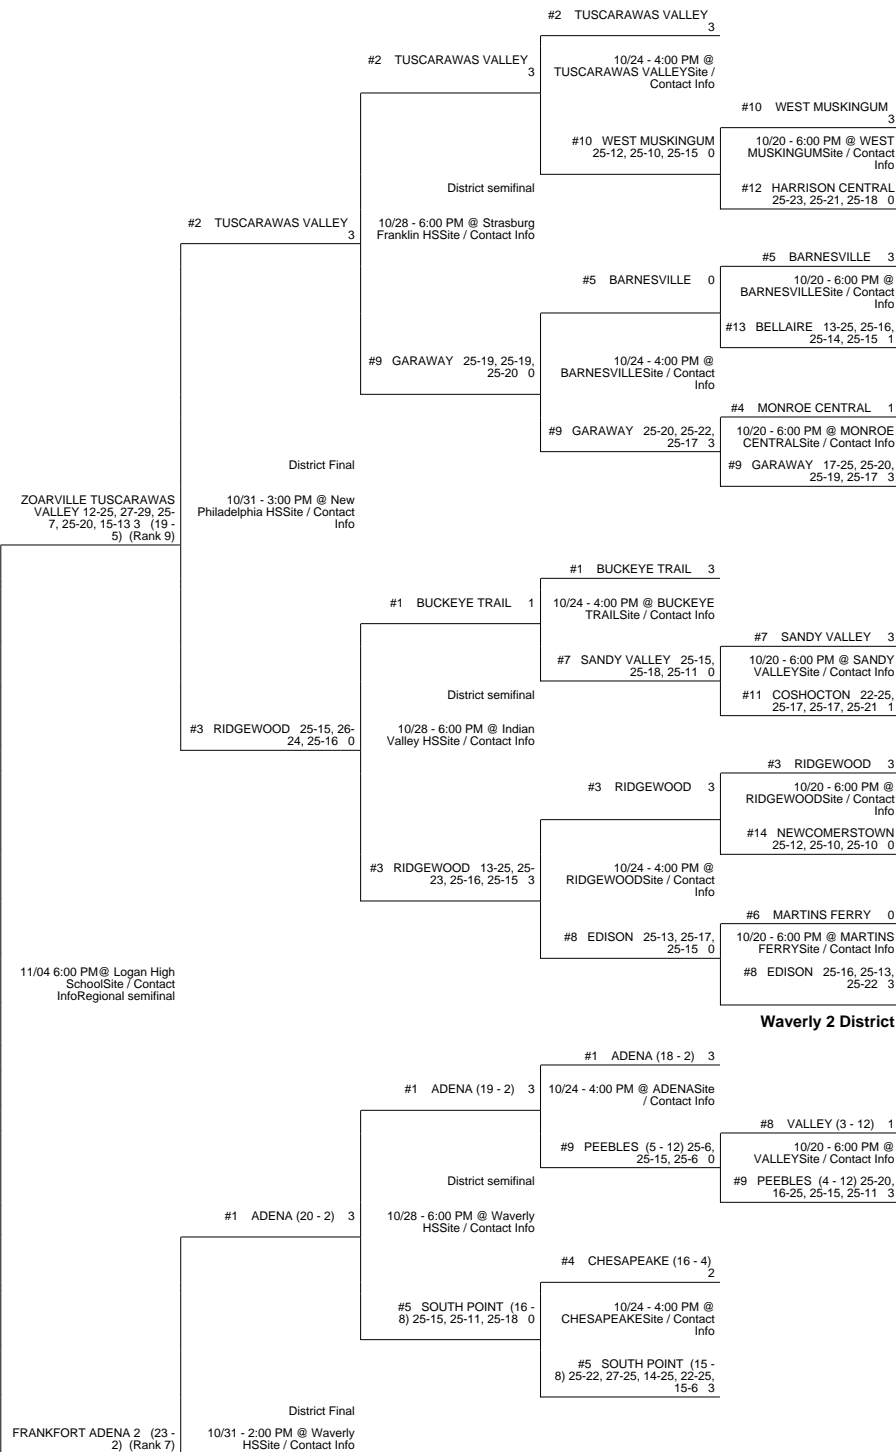

2015 OHSAA Girls Volleyball Tournament - Division III, Region 11 - Logan

Waverly 1 District

Waverly 3 District

East District

2015 OHSAA Girls Volleyball Tournament - Division III, Region 11 - Logan