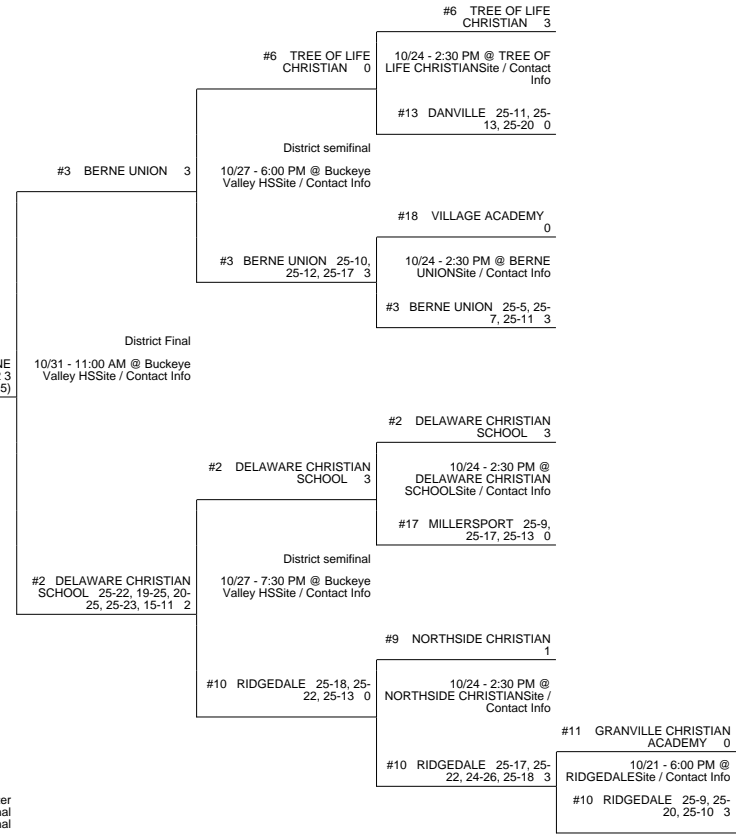

Delaware 1 District