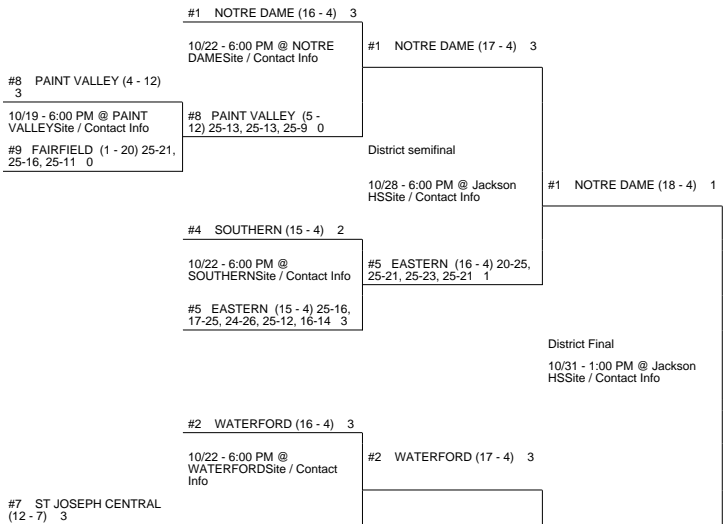

Jackson 1 District