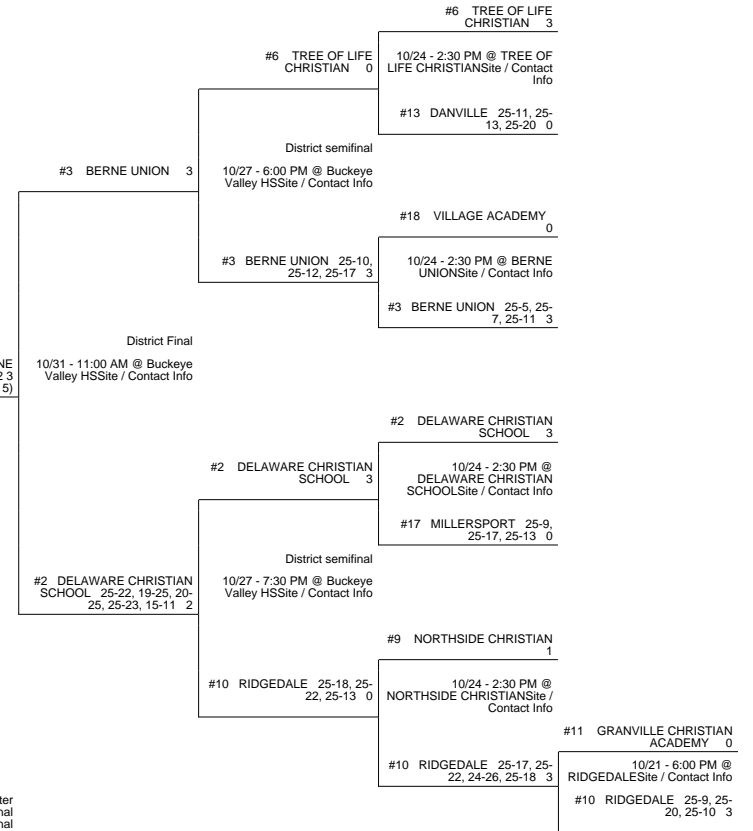

Delaware 1 District