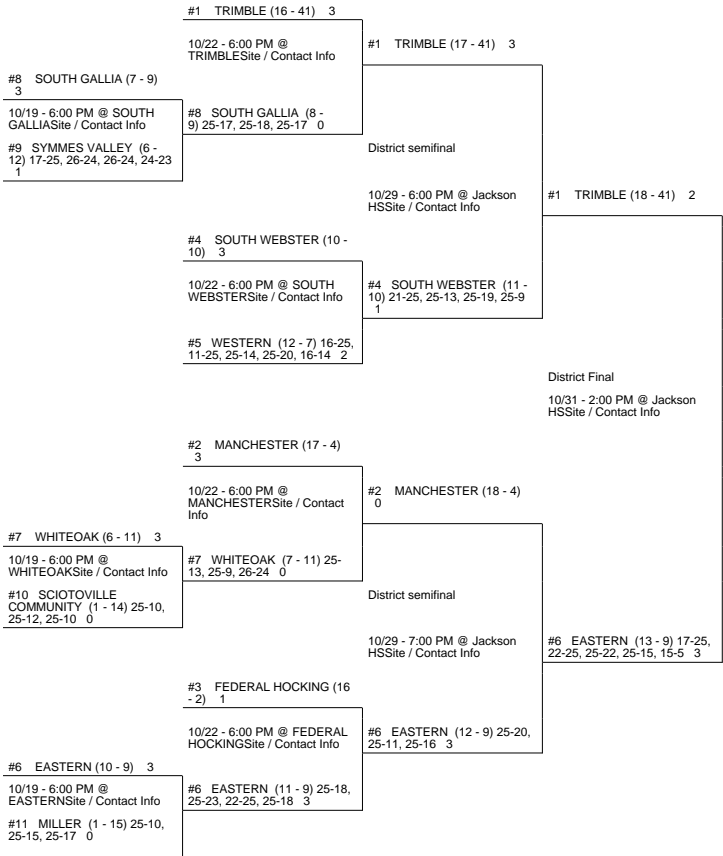

2015 OHSAA Girls Volleyball Tournament - Division IV, Region 15 - Lancaster

Jackson 2 District