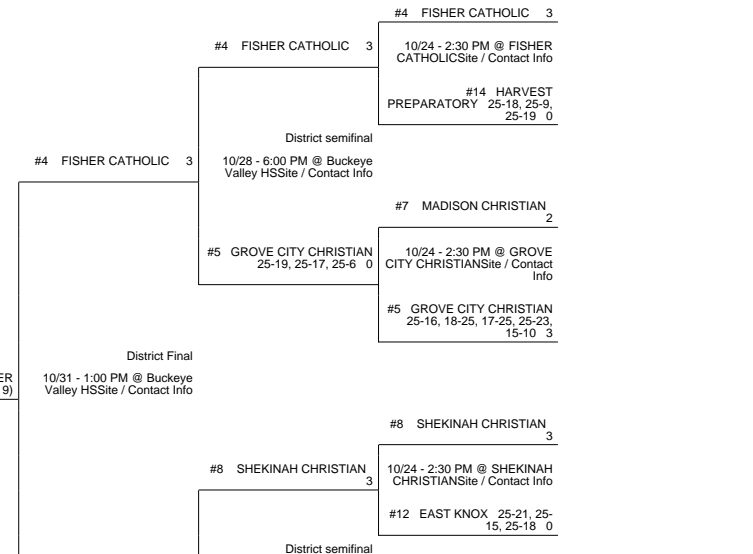

Delaware 2 District