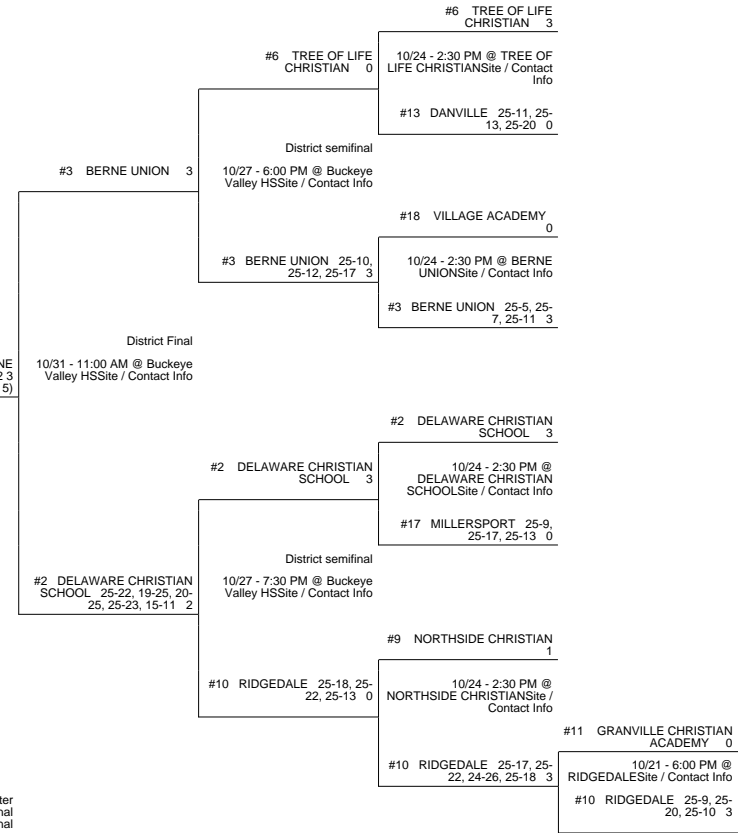

Delaware 1 District