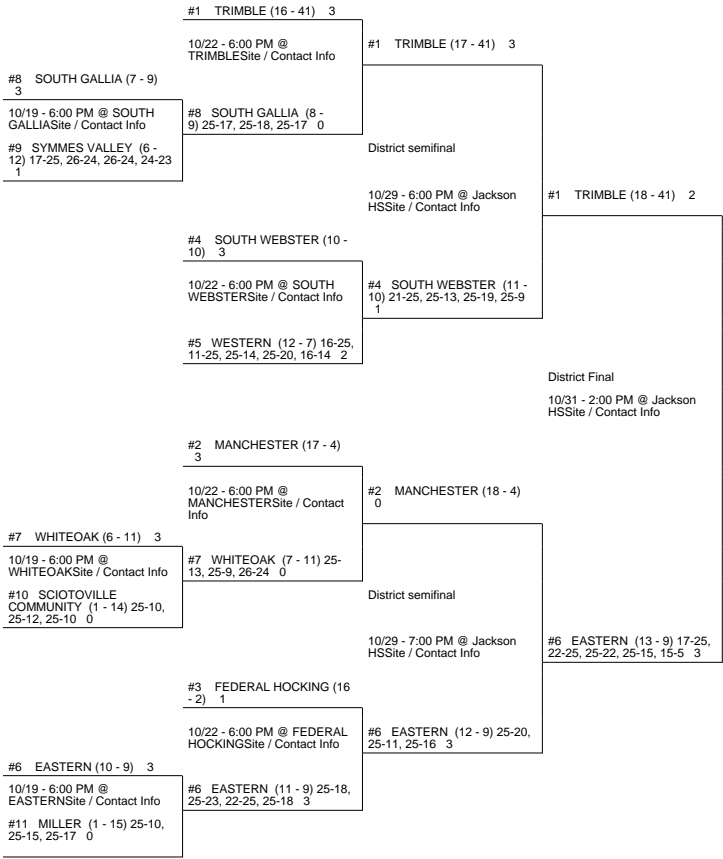

2015 OHSAA Girls Volleyball Tournament - Division IV, Region 15 - Lancaster

Jackson 2 District