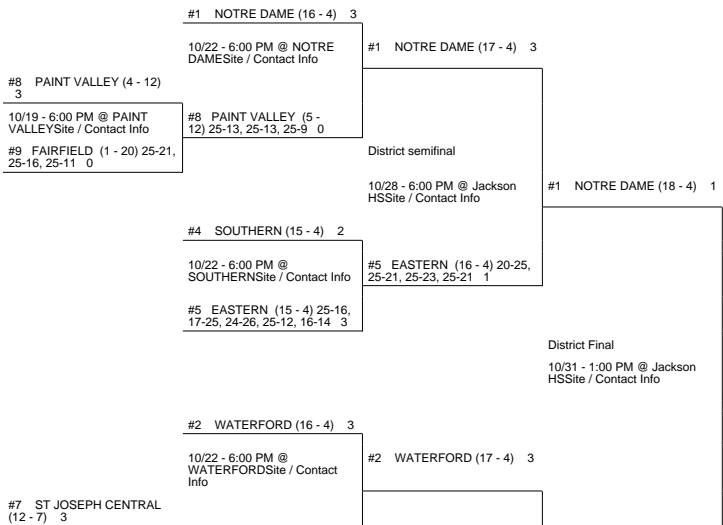

Jackson 1 District