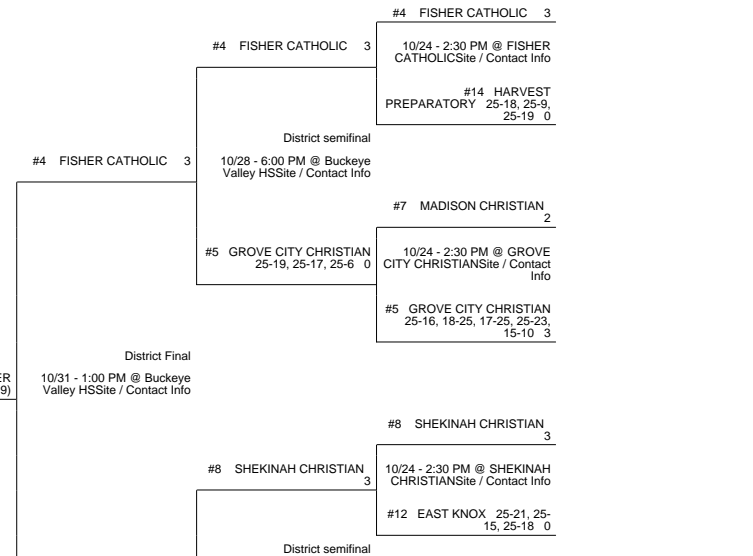

Delaware 2 District