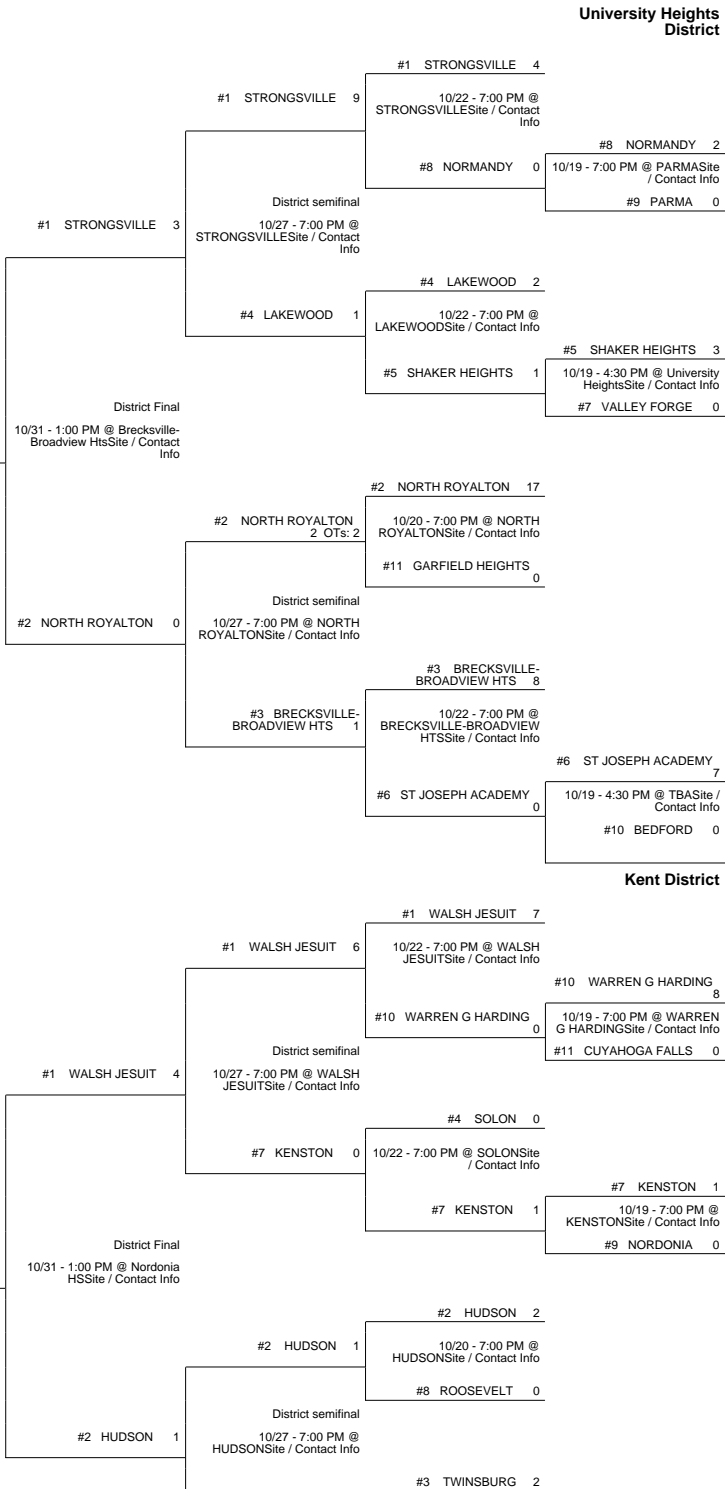

MAYFIELD (18 - 2) 0

vs
CUY. FALLS WALSH JESUIT (18 - 0 - 1) (Rank 1) 4

CUY. FALLS WALSH JESUIT (19 - 0 - 1) (Rank 1)

Regional Final

STRONGSVILLE 1 OTs: 2 (15 - 1 - 3) (Rank 6)