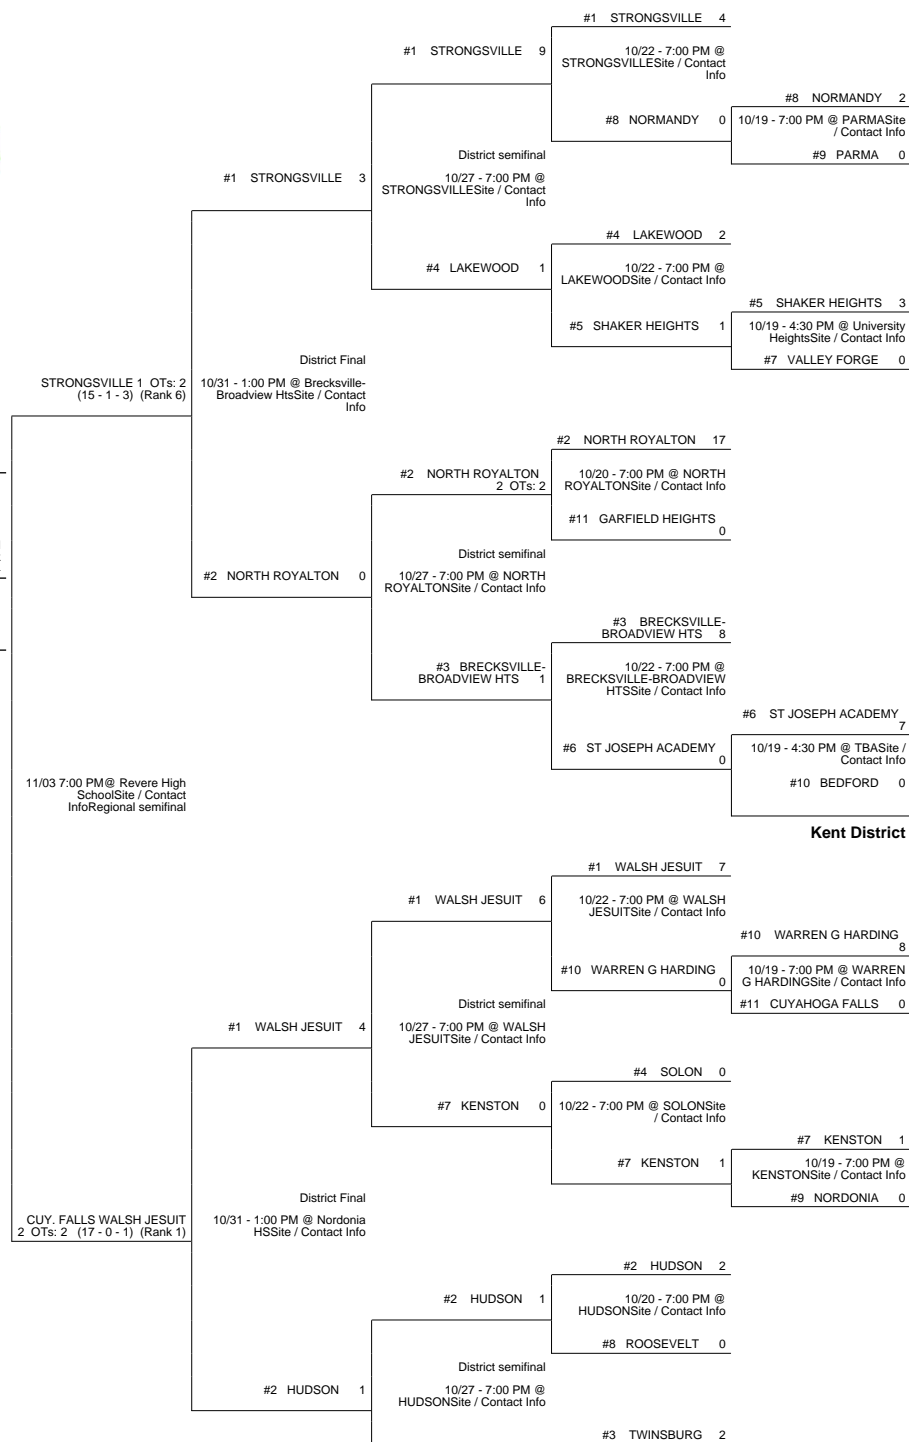

2015 OHSAA Girls Soccer Tournament - Division I, Region 1

Mentor District

MAYFIELD (18 - 2) 0
vs
CUY. FALLS WALSH JESUIT (18 - 0 - 1) (Rank 1) 4
CUY. FALLS WALSH JESUIT (19 - 0 - 1) (Rank 1)
Regional Final
Winner Advances to State Semifinal at 7:00 PM November 10 vs. Region 2 Region Championship

University Heights District

Kent District

2015 OHSAA Girls Soccer Tournament - Division I, Region 1

PERRY 7	
10/19 - 7:00 PM @ PERRYSite / Contact Info	PERRY 0
WASHINGTON 0	

	#3 TWINSBURG 2
#3 TWINSBURG 0	10/22 - 7:00 PM @ TWINSBURGSite / Contact Info
	#5 STOW-MUNROE FALLS 2
#5 STOW-MUNROE FALLS 1	10/19 - 7:00 PM @ STOW-MUNROE FALLS / Contact Info
	#6 AURORA 0