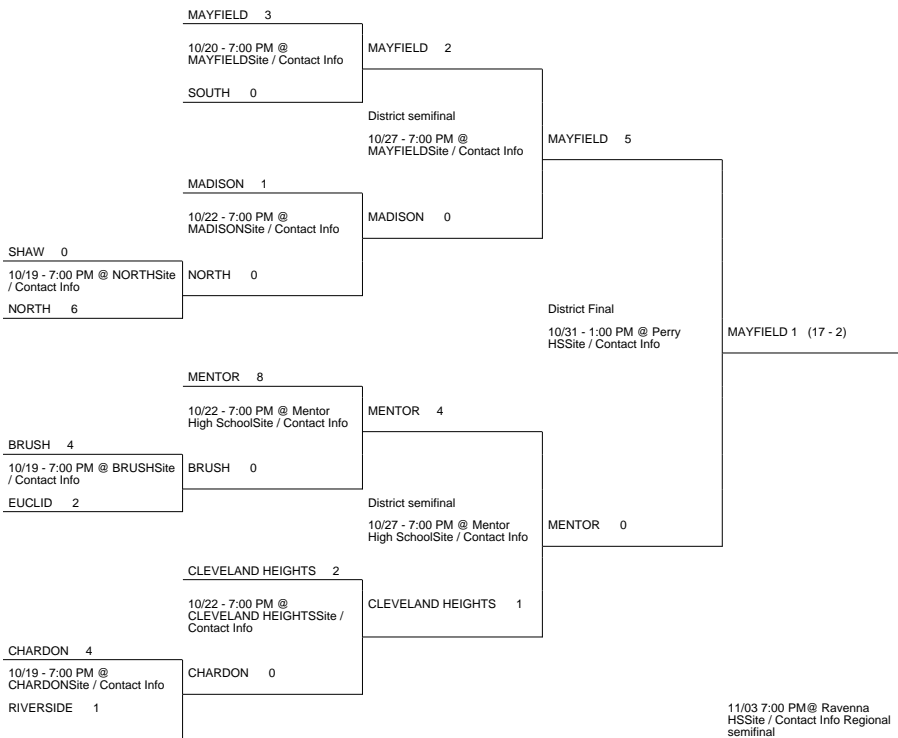

2015 OHSAA Girls Soccer Tournament - Division I, Region 1

Mentor District

Austintown District