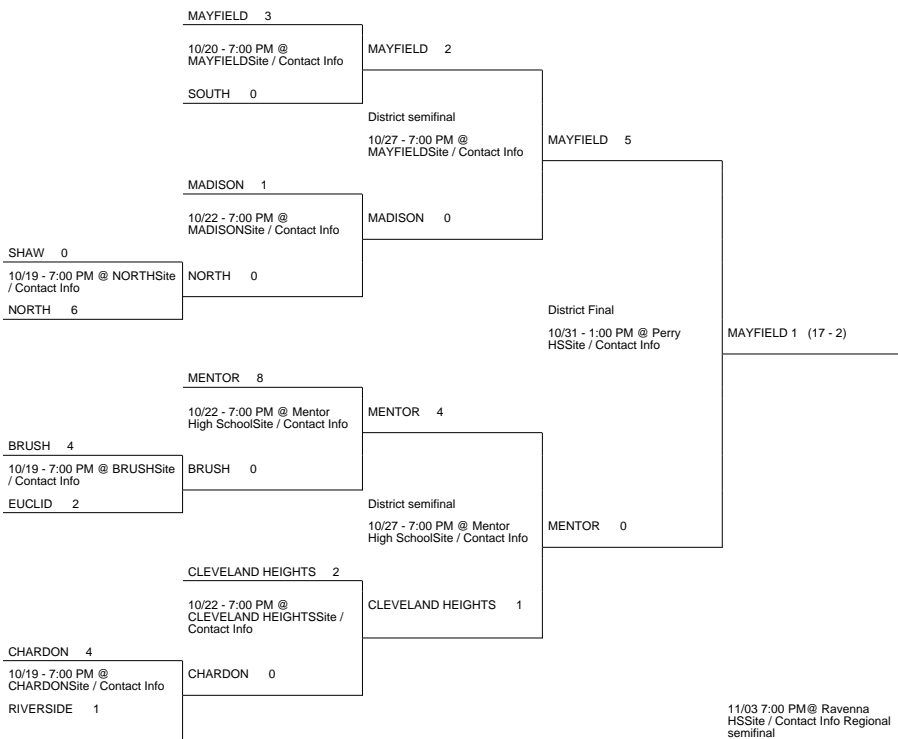

2015 OHSAA Girls Soccer Tournament - Division I, Region 1

Mentor District

Austintown District