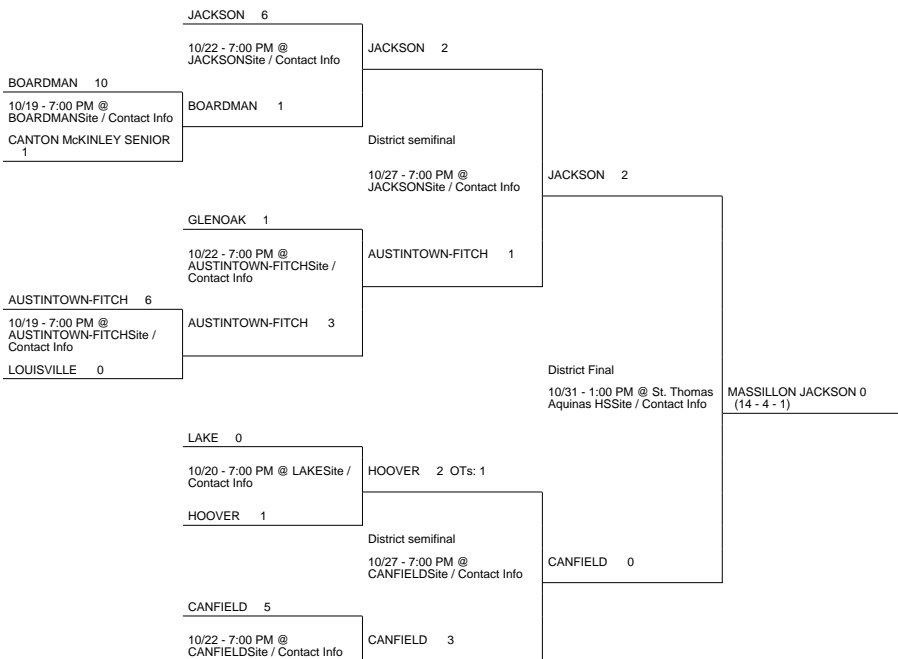

2015 OHSAA Girls Soccer Tournament - Division I, Region 1

Mentor District

Austintown District

MAYFIELD (18 - 2) 0

vs
CUY. FALLS WALSH JESUIT (18 - 0 - 1) (Rank 1) 4

CUY. FALLS WALSH JESUIT (19 - 0 - 1) (Rank 1)

Regional Final

STRONGSVILLE 1 OTs: 2 (15 - 1 - 3) (Rank 6)

#1 STRONGSVILLE 3

District Final

#2 NORTH ROYALTON 0

District semifinal

#3 BRECKSVILLE-BROADVIEW HTS 1

#1 WALSH JESUIT 4

District Final

#2 HUDSON 1

District Final

#2 HUDSON 1

#3 TWINSBURG 2

Kent District