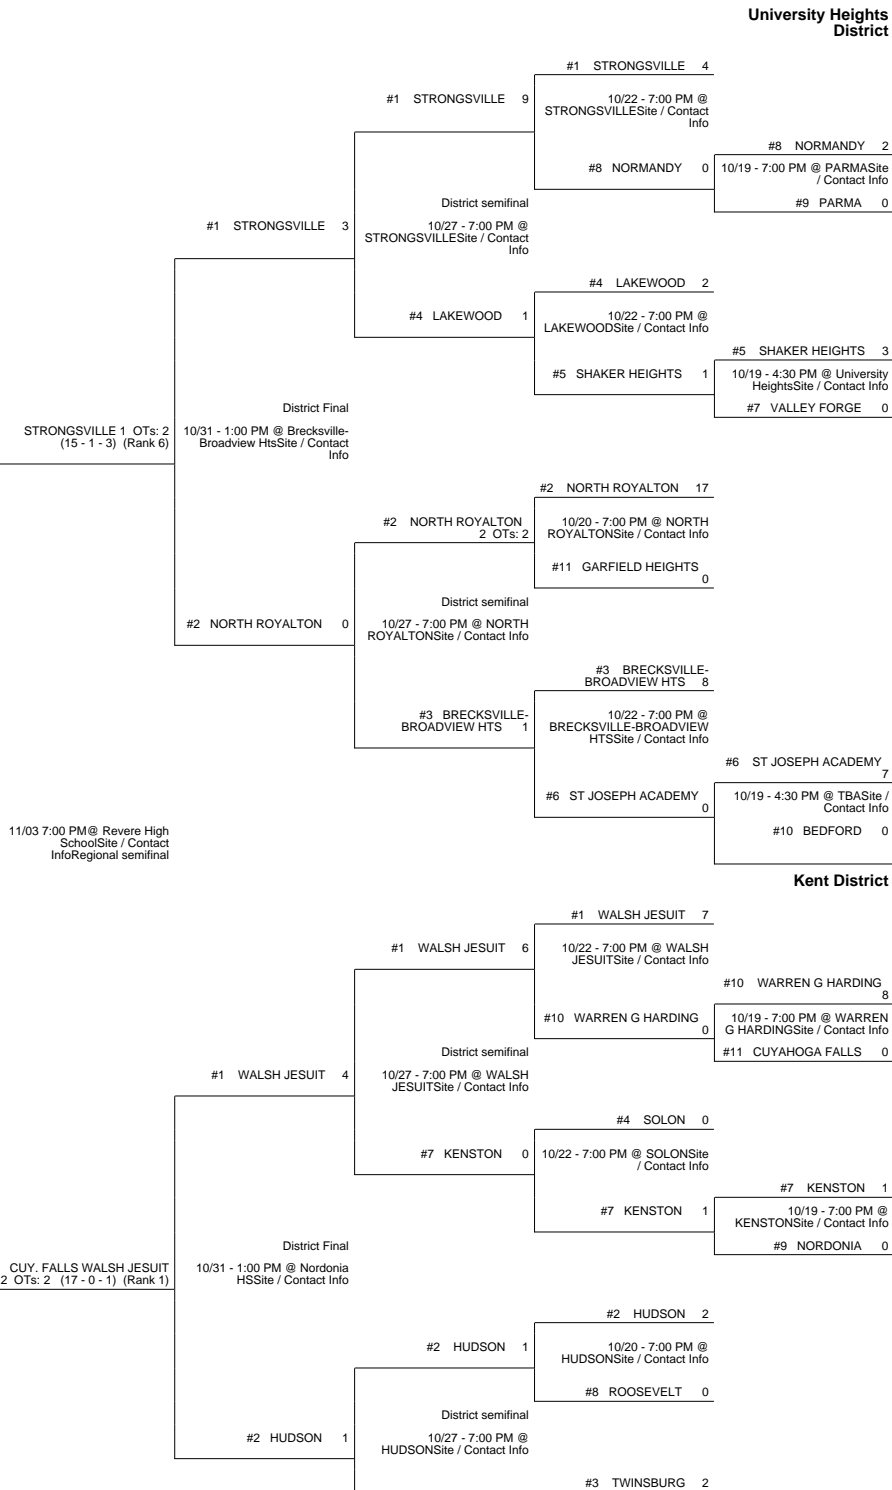

MAYFIELD (18 - 2) 0

vs
CUY. FALLS WALSH JESUIT (18 - 0 - 1) (Rank 1) 4

CUY. FALLS WALSH JESUIT (19 - 0 - 1) (Rank 1)

Regional Final