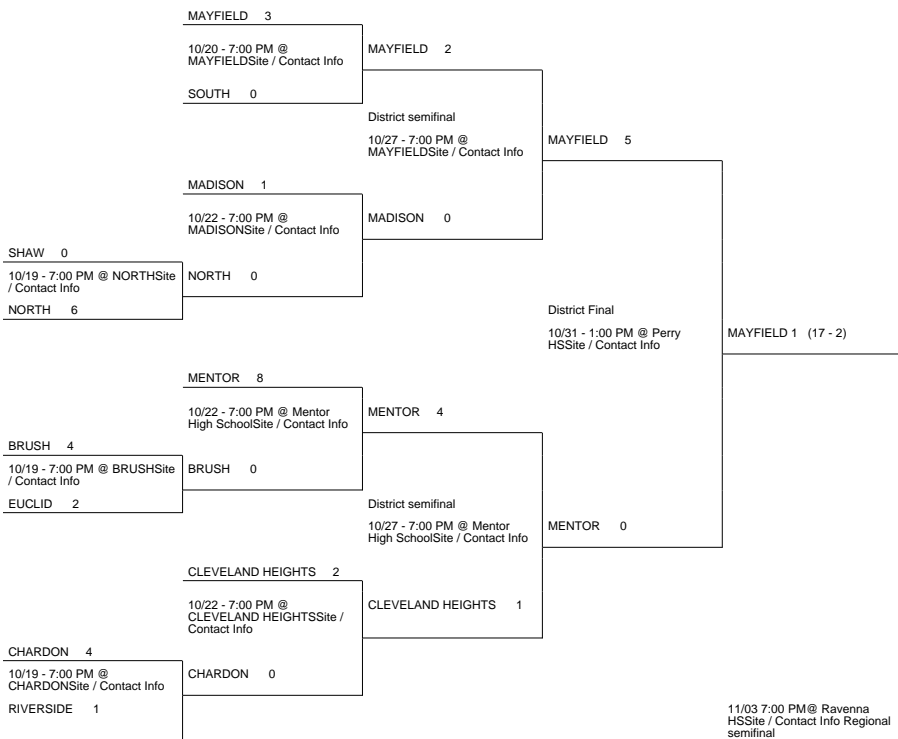

2015 OHSAA Girls Soccer Tournament - Division I, Region 1

Mentor District

MAYFIELD (18 - 2) 0
vs
CUY. FALLS WALSH JESUIT (18 - 0 - 1) (Rank 1) 4
CUY. FALLS WALSH JESUIT (19 - 0 - 1) (Rank 1)
Regional Final
Winner Advances to State Semifinal at 7:00 PM November 10 vs. Region 2 Region Championship

University Heights District

Kent District

2015 OHSAA Girls Soccer Tournament - Division I, Region 1

PERRY 7	
10/19 - 7:00 PM @ PERRYSite / Contact Info	PERRY 0
WASHINGTON 0	

	#3 TWINSBURG 2
#3 TWINSBURG 0	10/22 - 7:00 PM @ TWINSBURGSite / Contact Info
	#5 STOW-MUNROE FALLS 2
#5 STOW-MUNROE FALLS 1	10/19 - 7:00 PM @ STOW-MUNROE FALLS / Contact Info
	#6 AURORA 0