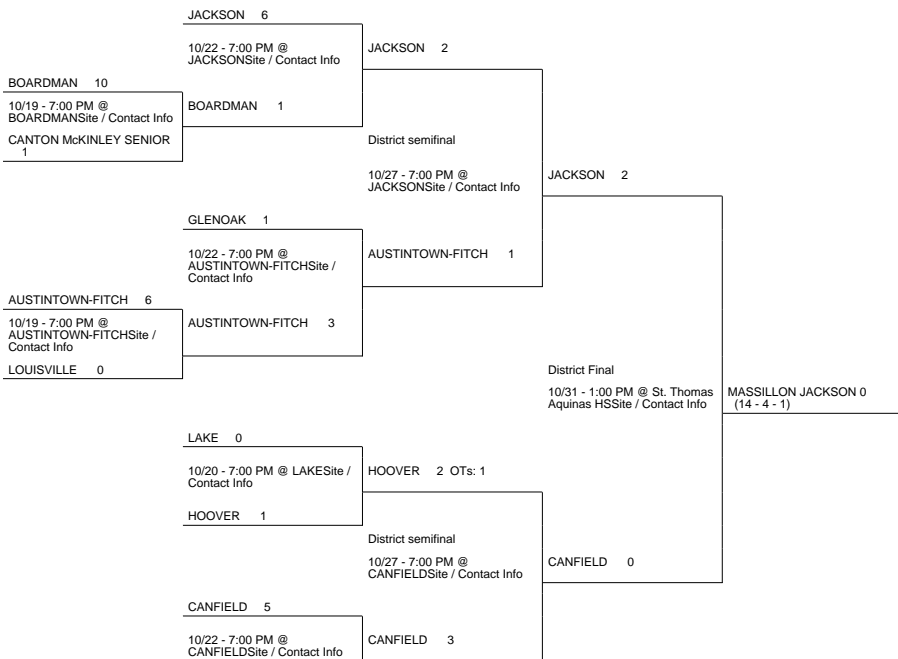

2015 OHSAA Girls Soccer Tournament - Division I, Region 1

Mentor District

Austintown District

MAYFIELD (18 - 2) 0

vs
CUY. FALLS WALSH JESUIT (18 - 0 - 1) (Rank 1) 4

CUY. FALLS WALSH JESUIT (19 - 0 - 1) (Rank 1)

Regional Final

STRONGSVILLE 1 OTs: 2 (15 - 1 - 3) (Rank 6)

University Heights District

Kent District