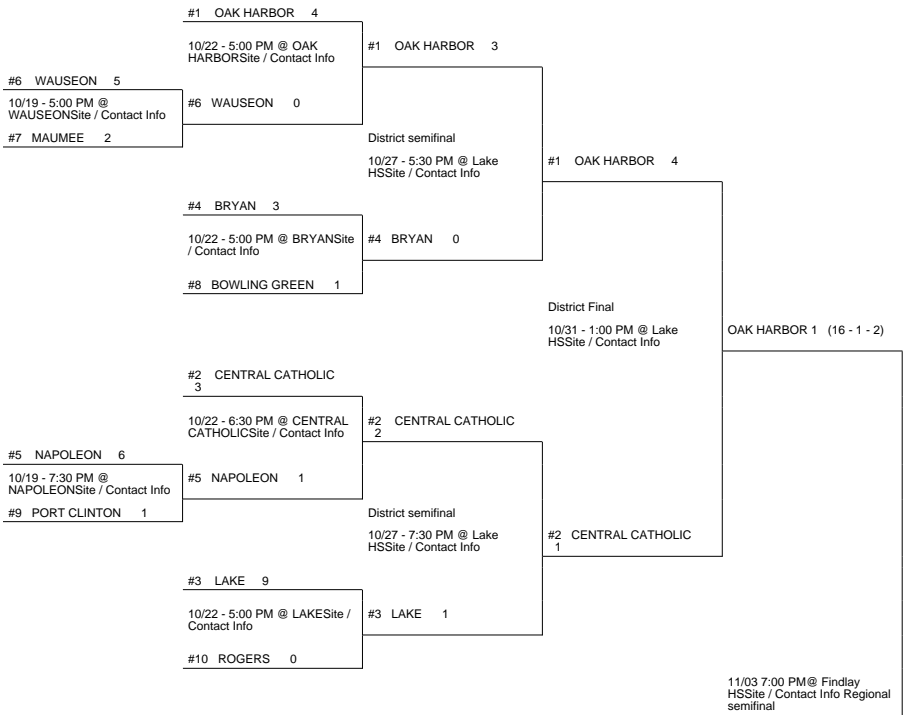

# 2015 OHSAA Girls Soccer Tournament - Division II, Region 6

## Millbury District

## Elida District

## Rocky River District