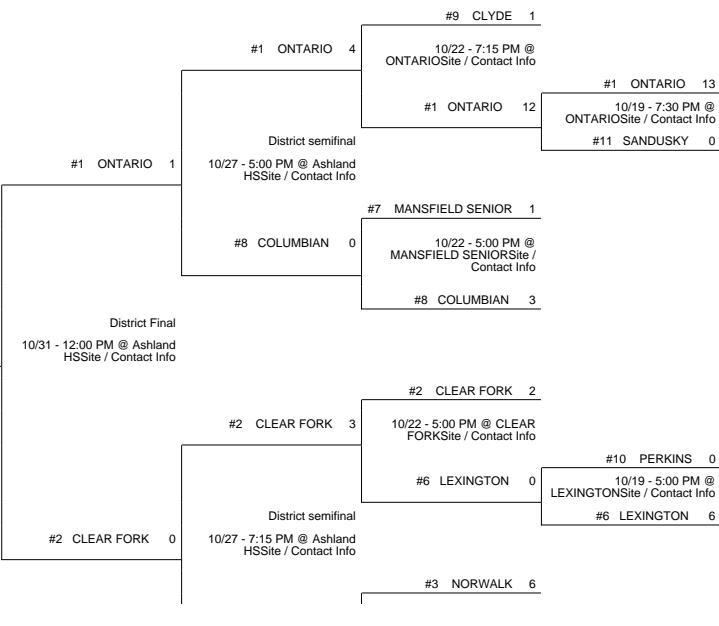

2015 OHSAA Girls Soccer Tournament - Division II, Region 6

Millbury District

Elida District

Rocky River District

Ashland District

2015 OHSAA Girls Soccer Tournament - Division II, Region 6

10/19 - 5:00 PM @ ST MARYS MEMORIALSite / Contact Info	#5 ST MARYS MEMORIAL 0
#9 KENTON 0	

#3 NORWALK 1	10/22 - 5:00 PM @ NORWALKSite / Contact Info	#4 EDISON 2
	#5 VERMILION 1	10/19 - 5:00 PM @ EDISONSite / Contact Info
		#5 VERMILION 4