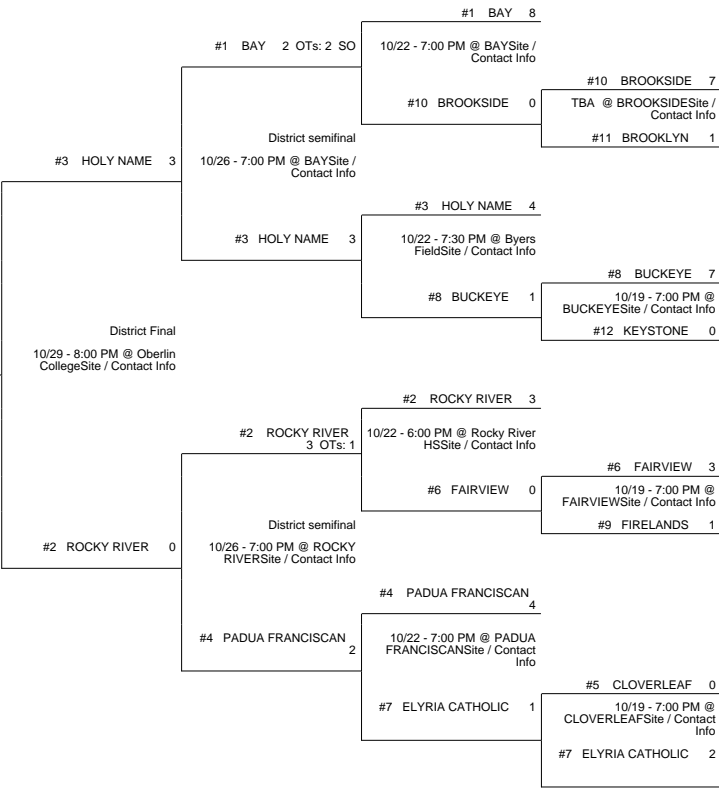

2015 OHSAA Girls Soccer Tournament - Division II, Region 6

Millbury District

Elida District

Rocky River District

Ashland District

2015 OHSAA Girls Soccer Tournament - Division II, Region 6

10/19 - 5:00 PM @ ST MARYS MEMORIALSite / Contact Info	#5 ST MARYS MEMORIAL 0
#9 KENTON 0	

#3 NORWALK 1	10/22 - 5:00 PM @ NORWALKSite / Contact Info	#4 EDISON 2
	#5 VERMILION 1	10/19 - 5:00 PM @ EDISONSite / Contact Info
		#5 VERMILION 4