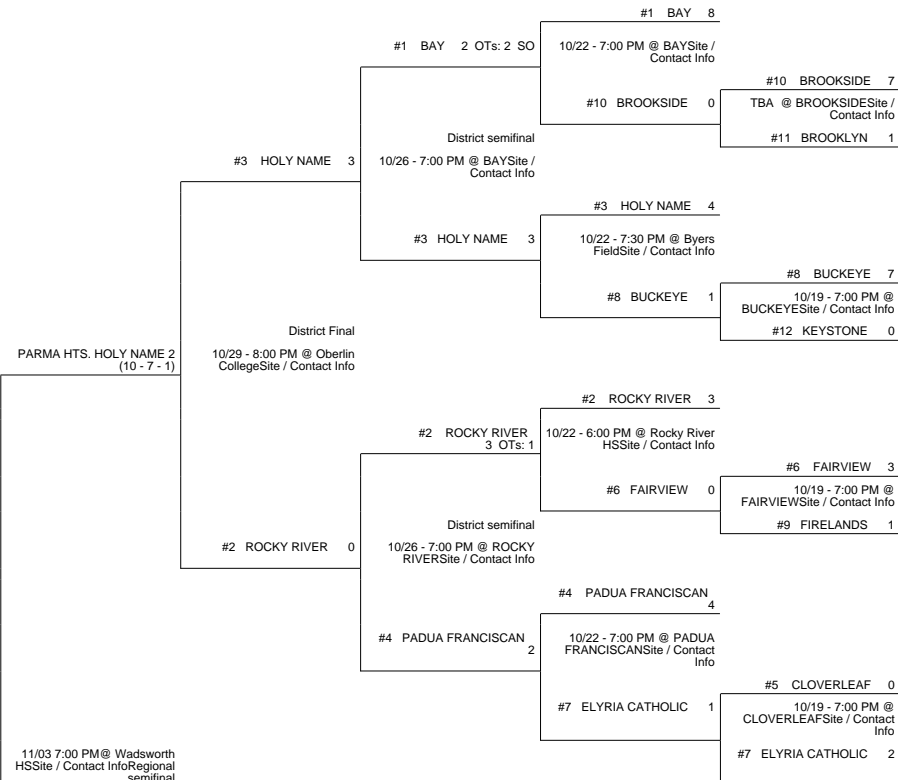

# 2015 OHSAA Girls Soccer Tournament - Division II, Region 6

## Millbury District

## Elida District

## Rocky River District