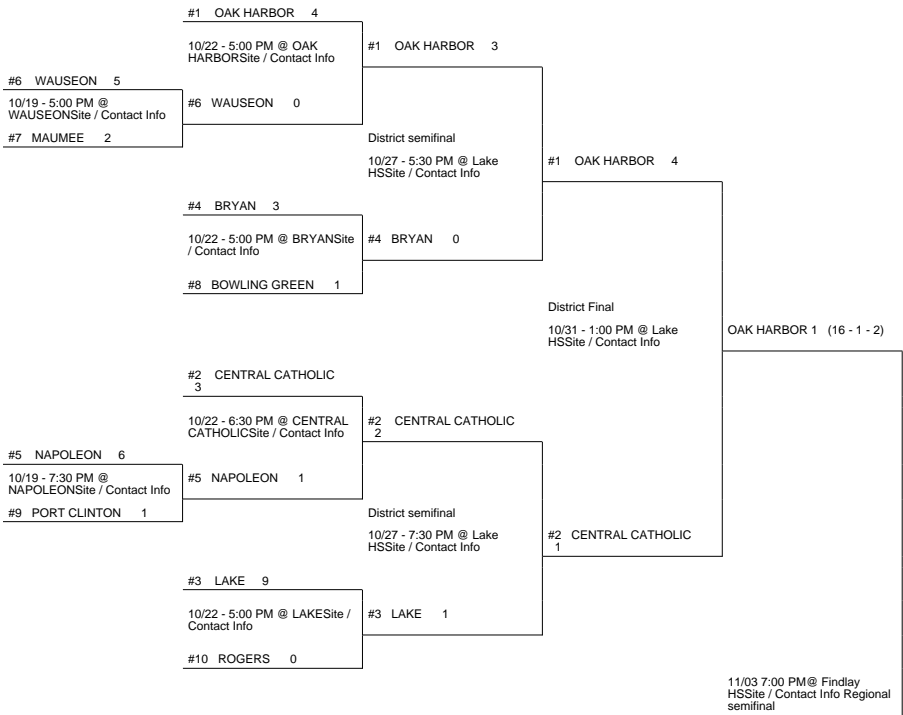

2015 OHSAA Girls Soccer Tournament - Division II, Region 6

Millbury District

Elida District

Rocky River District

Ashland District

2015 OHSAA Girls Soccer Tournament - Division II, Region 6

10/19 - 5:00 PM @ ST MARYS MEMORIALSite / Contact Info	#5 ST MARYS MEMORIAL 0
#9 KENTON 0	

#3 NORWALK 1	10/22 - 5:00 PM @ NORWALKSite / Contact Info	#4 EDISON 2
	#5 VERMILION 1	10/19 - 5:00 PM @ EDISONSite / Contact Info
		#5 VERMILION 4