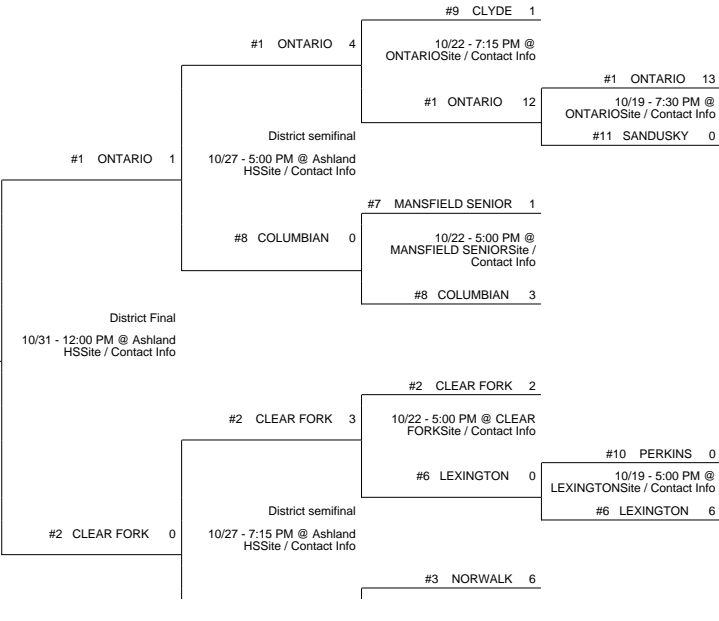

2015 OHSAA Girls Soccer Tournament - Division II, Region 6

Millbury District

Elida District

Rocky River District

Ashland District

2015 OHSAA Girls Soccer Tournament - Division II, Region 6

10/19 - 5:00 PM @ ST MARYS MEMORIALSite / Contact Info	#5 ST MARYS MEMORIAL 0
#9 KENTON 0	

#3 NORWALK 1	10/22 - 5:00 PM @ NORWALKSite / Contact Info	#4 EDISON 2
	#5 VERMILION 1	10/19 - 5:00 PM @ EDISONSite / Contact Info
		#5 VERMILION 4