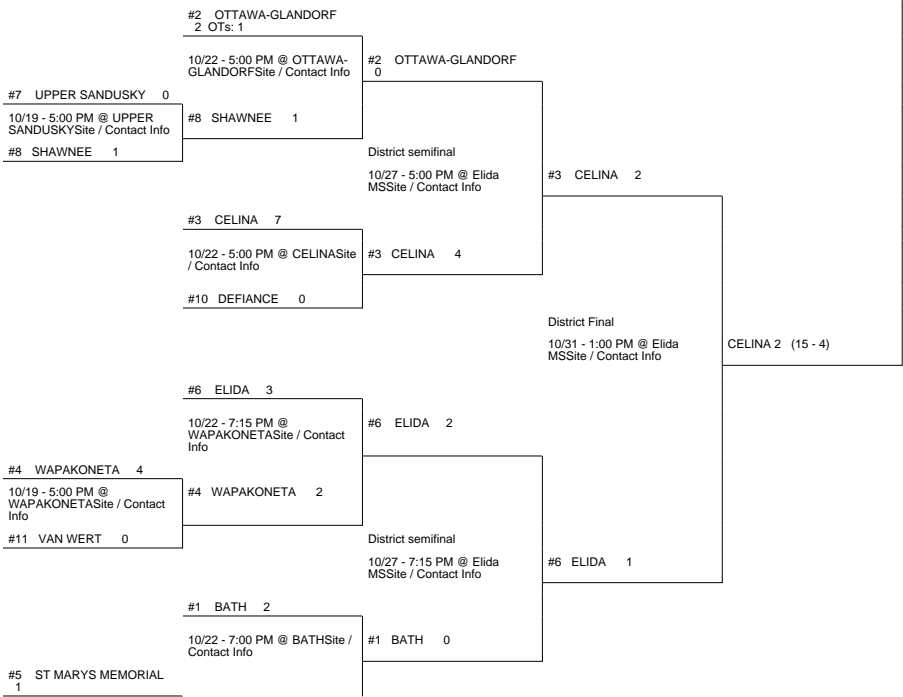

2015 OHSAA Girls Soccer Tournament - Division II, Region 6

Millbury District

Elida District

Rocky River District

Ashland District

2015 OHSAA Girls Soccer Tournament - Division II, Region 6

10/19 - 5:00 PM @ ST MARYS MEMORIALSite / Contact Info	#5 ST MARYS MEMORIAL 0
#9 KENTON 0	

#3 NORWALK 1	10/22 - 5:00 PM @ NORWALKSite / Contact Info	#4 EDISON 2
	#5 VERMILION 1	10/19 - 5:00 PM @ EDISONSite / Contact Info
		#5 VERMILION 4