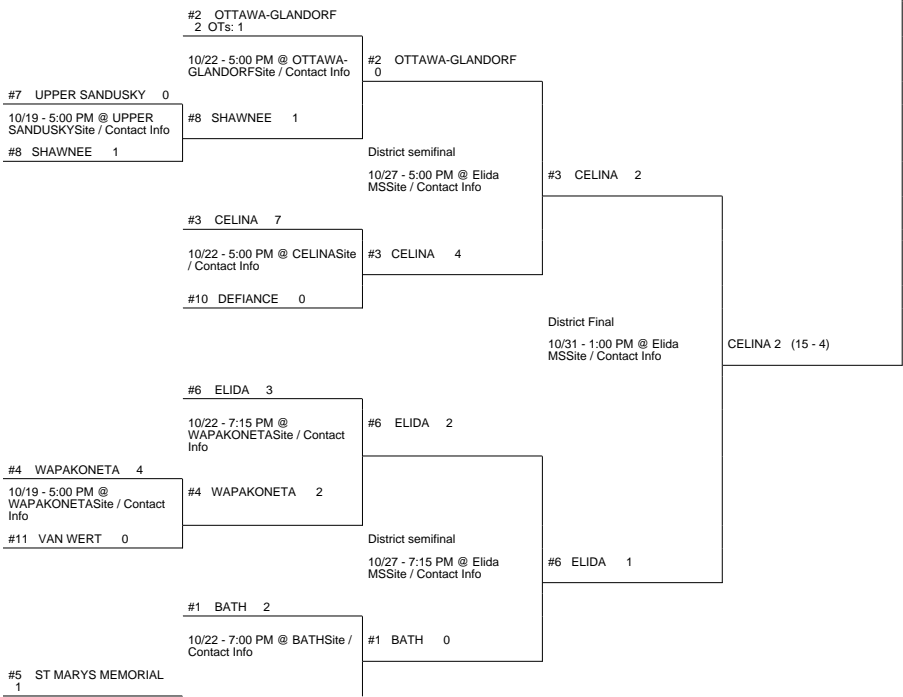

# 2015 OHSAA Girls Soccer Tournament - Division II, Region 6

## Millbury District

## Elida District

## Rocky River District